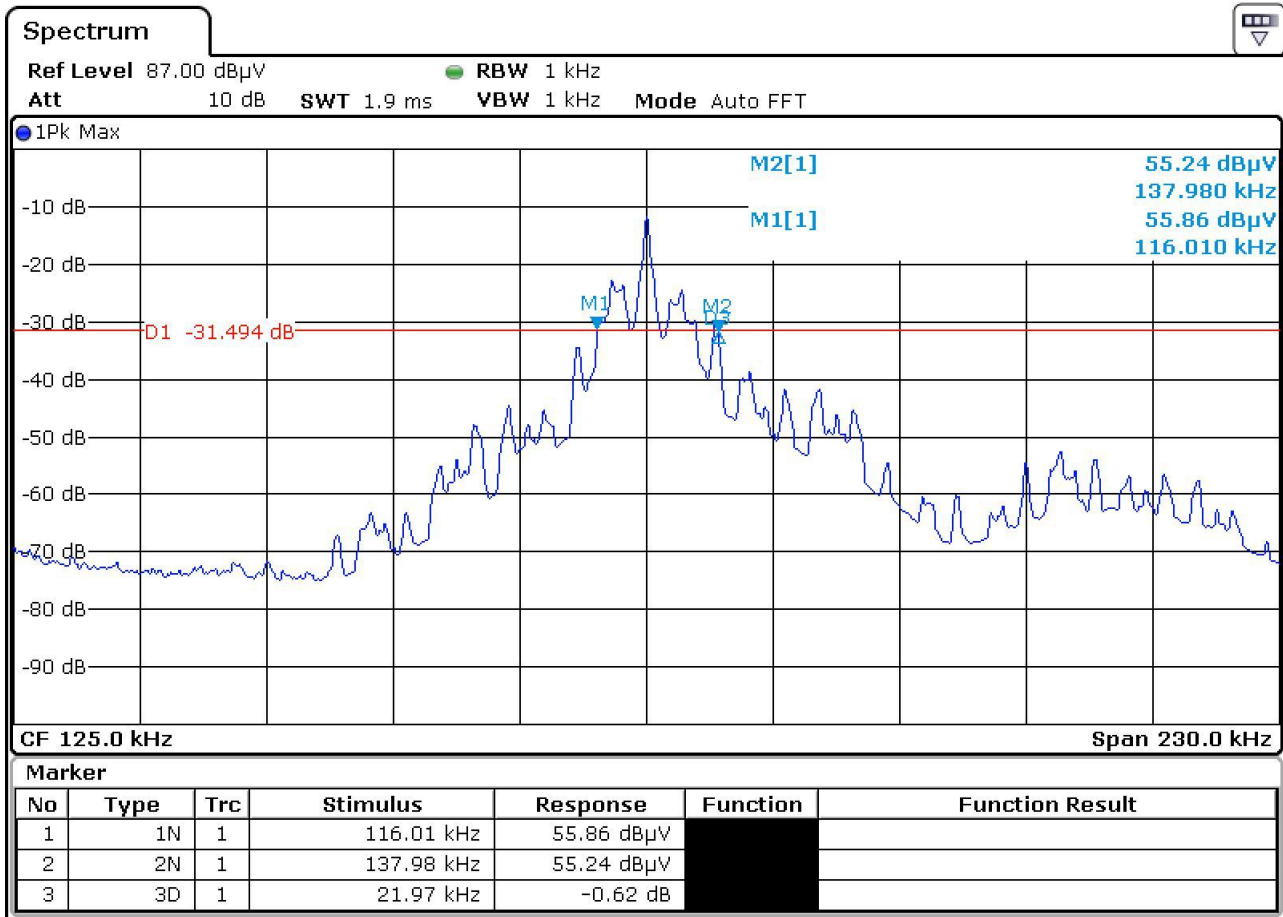

Annex no. 3

Occupied Bandwidth Plot

20 dB Bandwidth

99 % Bandwidth