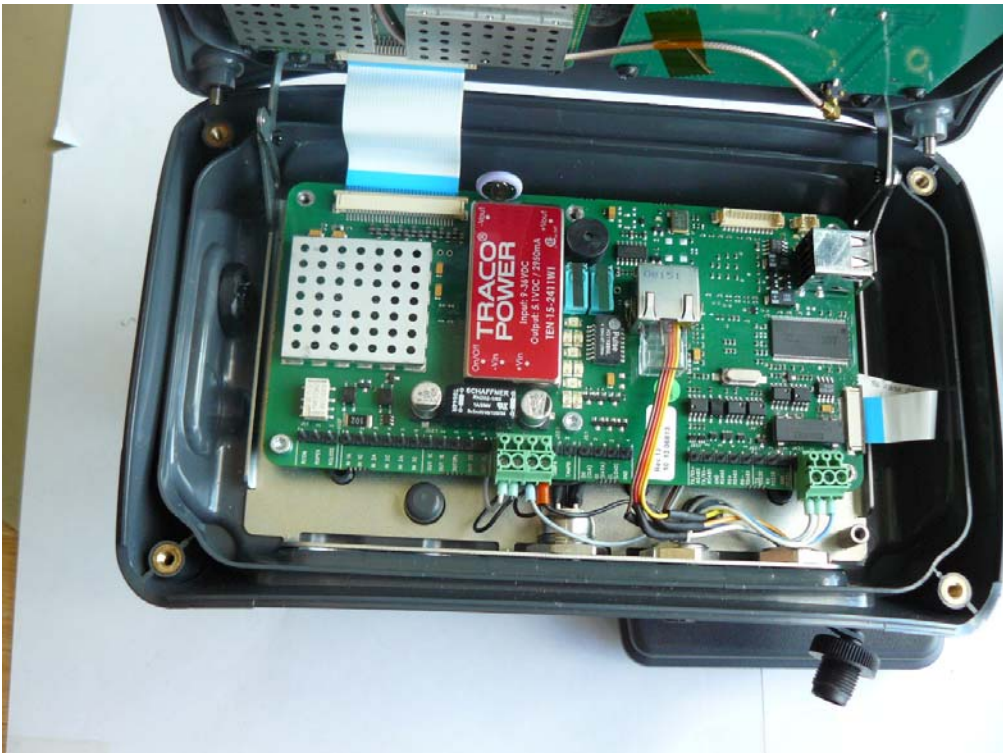

Internal Photos TagMaster type HR-2

2(3)