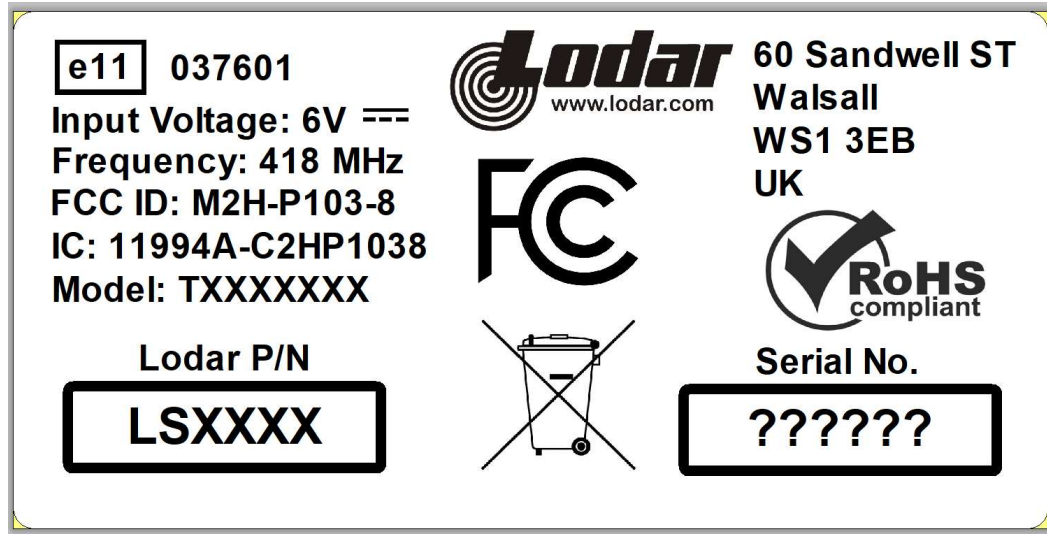

## Label

60 Sandwell Street  
Walsall, WS1 3EB UK  
Tel +44 (0)1922 613633

The actual labels will not have wild characters "XXXXXXX" as a model number. The "XXXXXXX" will be replaced with the unique HVIN from the list of HVINs stated below.

TX1002-8, TX1004-8, TX1006-8, TX1008-8

TX2006-8, TX2106-8, TX2010-8, TX2010JD-8, TX2212-8, TX2016-8, TX2020-8, TX2220-8, TX2232-8, TX2240-8

TX3002-8, TX3004-8, TX3006-8, TX3008-8,

TX4010-8, TX4016-8.

TX3XXX models have their label internally located on the product behind the removable battery cover and that the label/IC ID shall be visible at the point of sale. Label location can be seen in document "TX INSIDE 418.PDF".