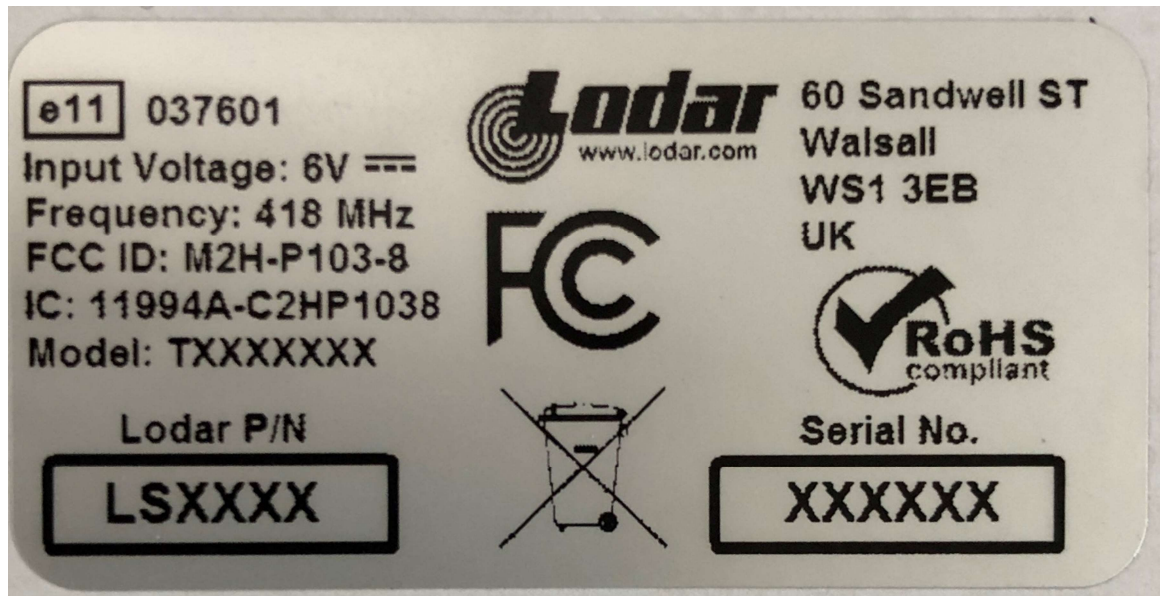

## Label

60 Sandwell Street  
Walsall, WS1 3EB UK  
Tel +44 (0)1922 613633

The actual labels will not have wild characters "XXXXXXX" as a model number. The "XXXXXXX" will be replaced with the unique HVIN from the list of HVINs stated below.

TX1002-8, TX1004-8, TX1006-8, TX1008-8

TX2006-8, TX2106-8, TX2010-8, TX2010JD-8, TX2212-8, TX2016-8, TX2020-8, TX2220-8, TX2232-8, TX2240-8

TX3002-8, TX3004-8, TX3006-8, TX3008-8,

TX4010-8, TX4016-8.

TX3XXX models have their label internally located on the product behind the removable battery cover and that the label/IC ID shall be visible at the point of sale. Label location can be seen in document "TX INSIDE 418.PDF".