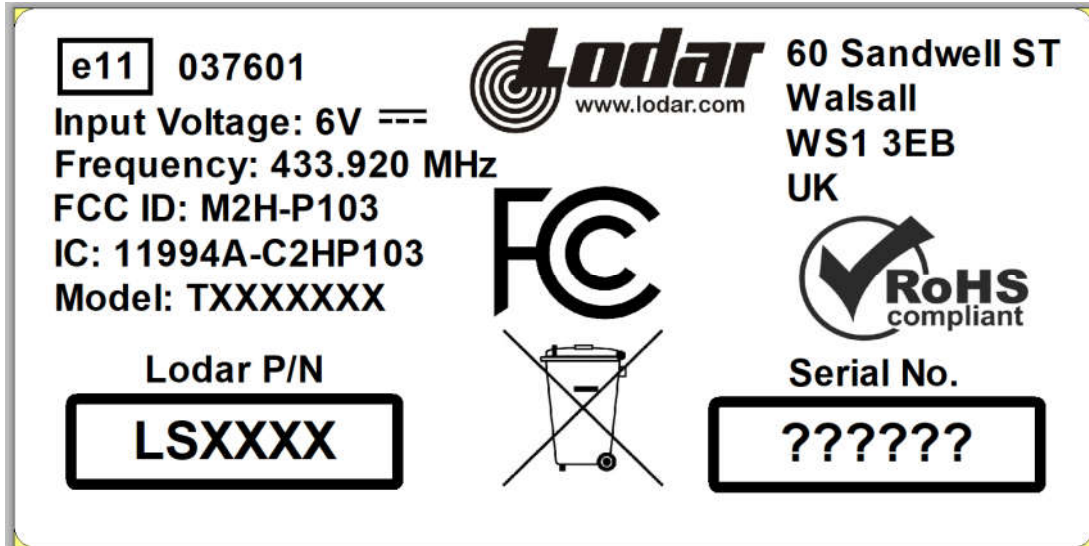

Label

The actual labels will not have wild characters "XXXXXXX" as a model number. The "XXXXXXX" will be replaced with the unique HVIN from the list of HVINs stated below.

TX1002-3, TX1004-3, TX1006-3, TX1008-3

TX2006-3, TX2106-3, TX2010-3, TX2010JD-3, TX2212-3, TX2016-3, TX2020-3 TX2220-3, TX2232-3,
TX2240-3

TX3002-3, TX3004-3, TX3006-3, TX3008-3,

TX4010-3, TX4016-3.

TX3XXX models have their label internally located on the product behind the removable battery cover and that the label/IC ID shall be visible at the point of sale. Label location can be seen in document "TX INSIDE 433.920.PDF".