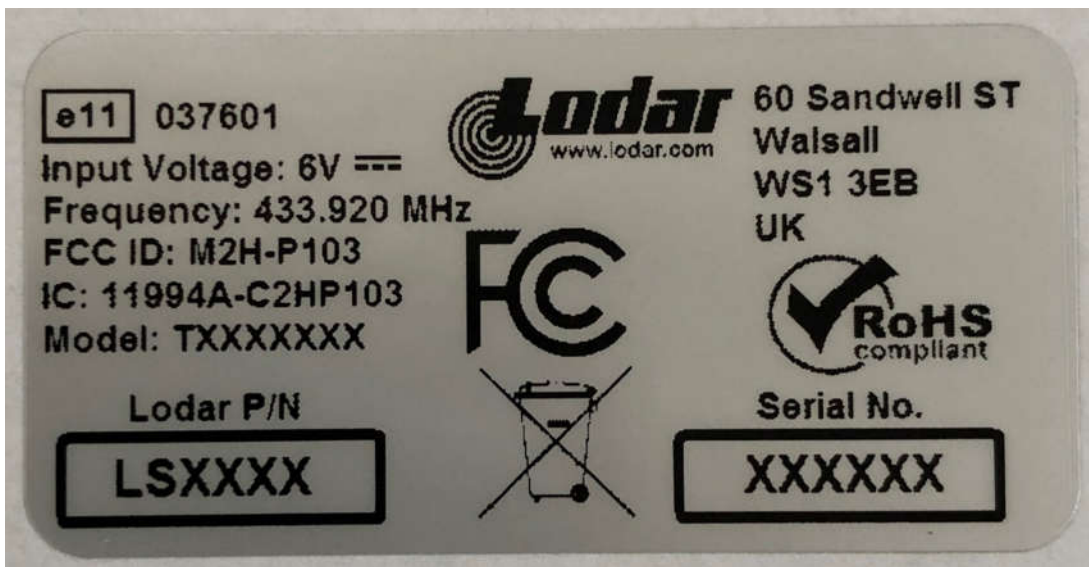

Label

The actual labels will not have wild characters "XXXXXXX" as a model number. The "XXXXXXX" will be replaced with the unique HVIN from the list of HVINs stated below.

TX1002-3, TX1004-3, TX1006-3, TX1008-3

TX2006-3, TX2106-3, TX2010-3, TX2010JD-3, TX2212-3, TX2016-3, TX2020-3 TX2220-3, TX2232-3,
TX2240-3

TX3002-3, TX3004-3, TX3006-3, TX3008-3,

TX4010-3, TX4016-3.

TX3XXX models have their label internally located on the product behind the removable battery cover and that the label/IC ID shall be visible at the point of sale. Label location can be seen in document "TX INSIDE 433.920.PDF".