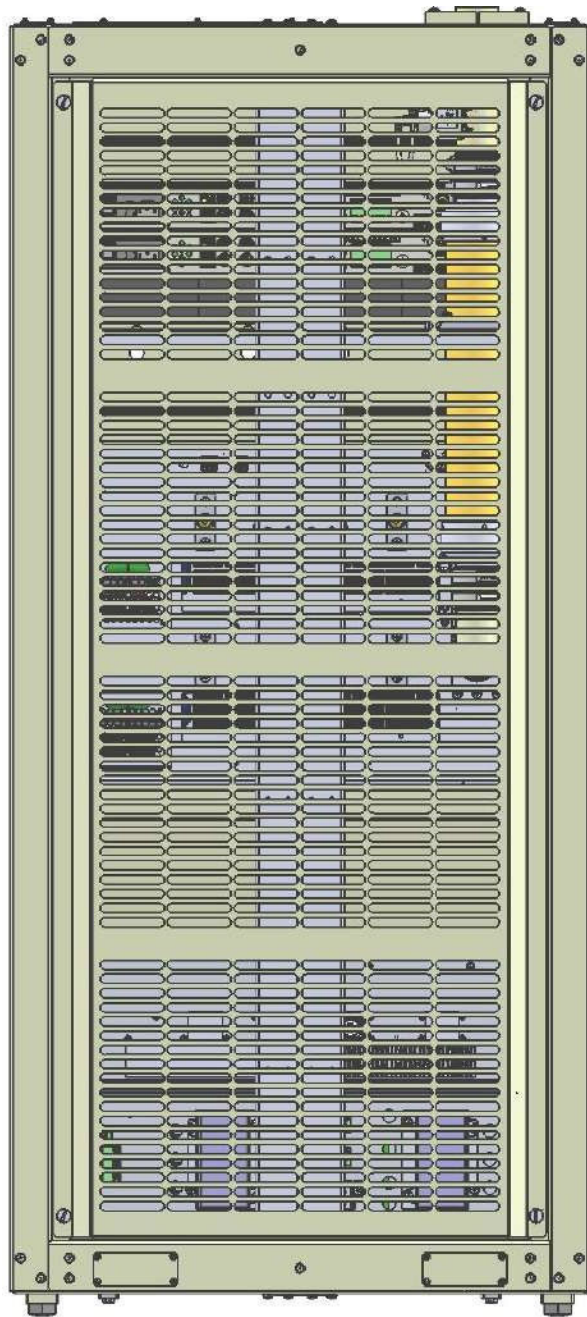

Figure 1. EC-702HP Front View with Mask filter

Figure 2. EC-702HP Rear View

Figure 3. Exact V2 Exciter Front View

Figure 4. Exact V2 Exciter Rear View

Figure 5. Transmitter Control Module Front View

Figure 6. Transmitter Control Module Rear View