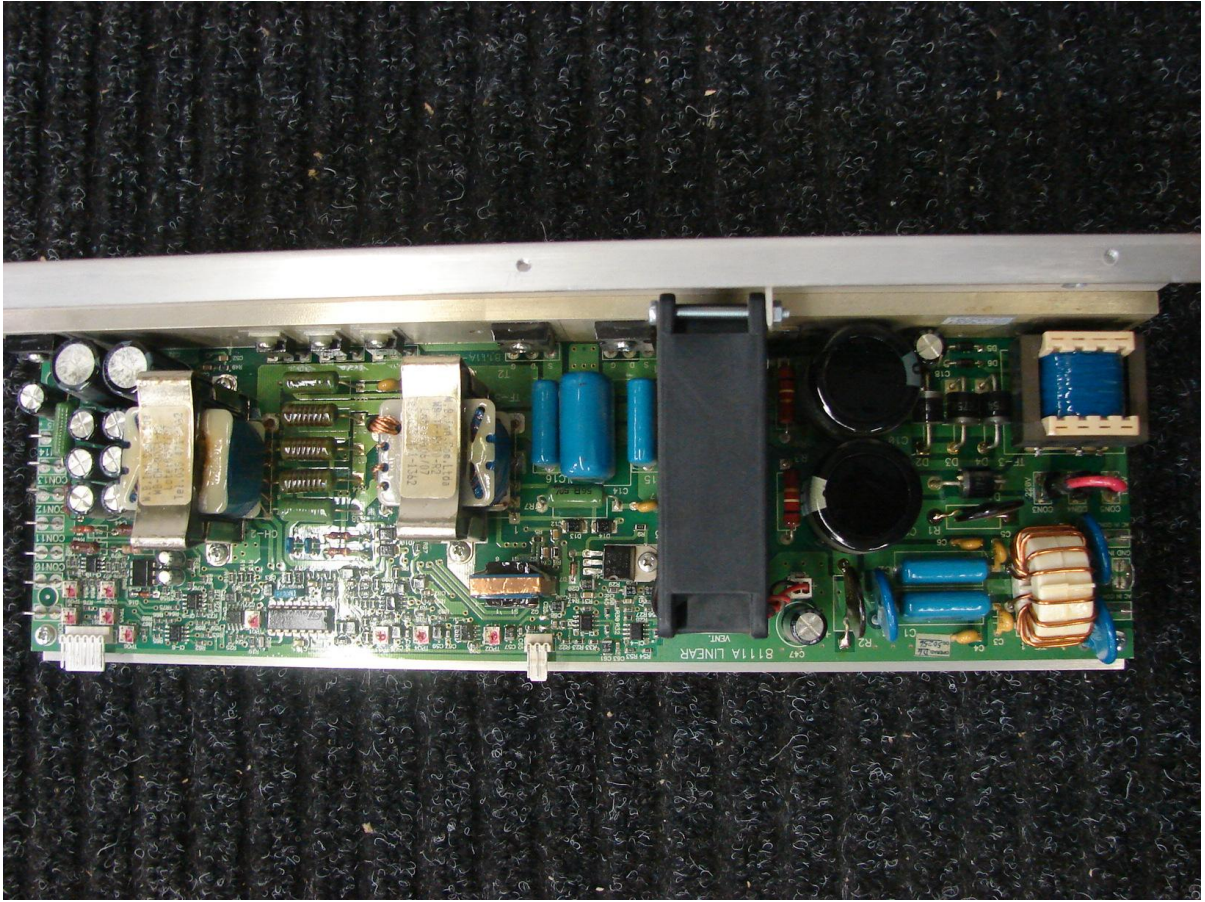

AT725P

Internal Photos

ATSC Modulator

Up-Converter – IF/RF Channel

Power Supply

RF Output Amplifier