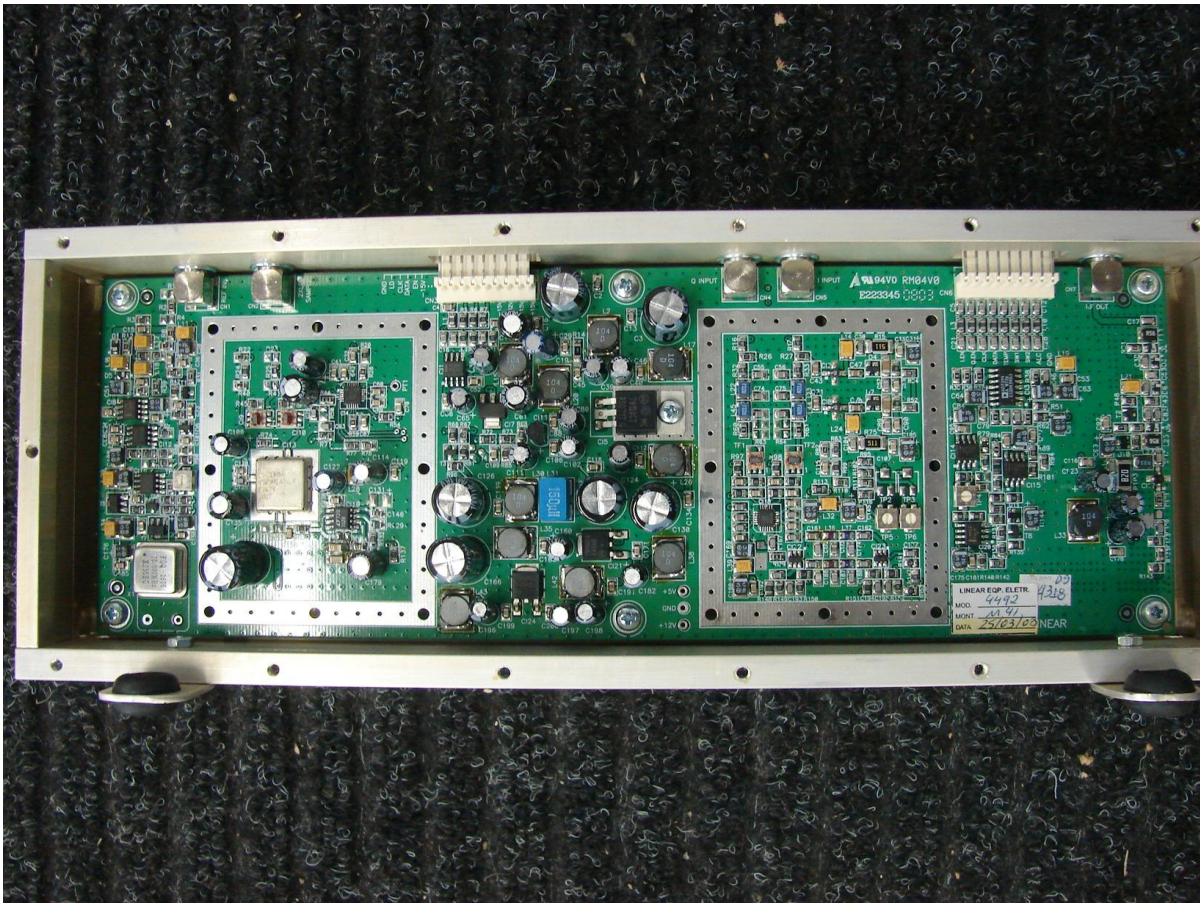

AT725P

Internal Photos

ATSC Modulator

Up-Converter – IF/RF Channel

Power Supply

RF Output Amplifier