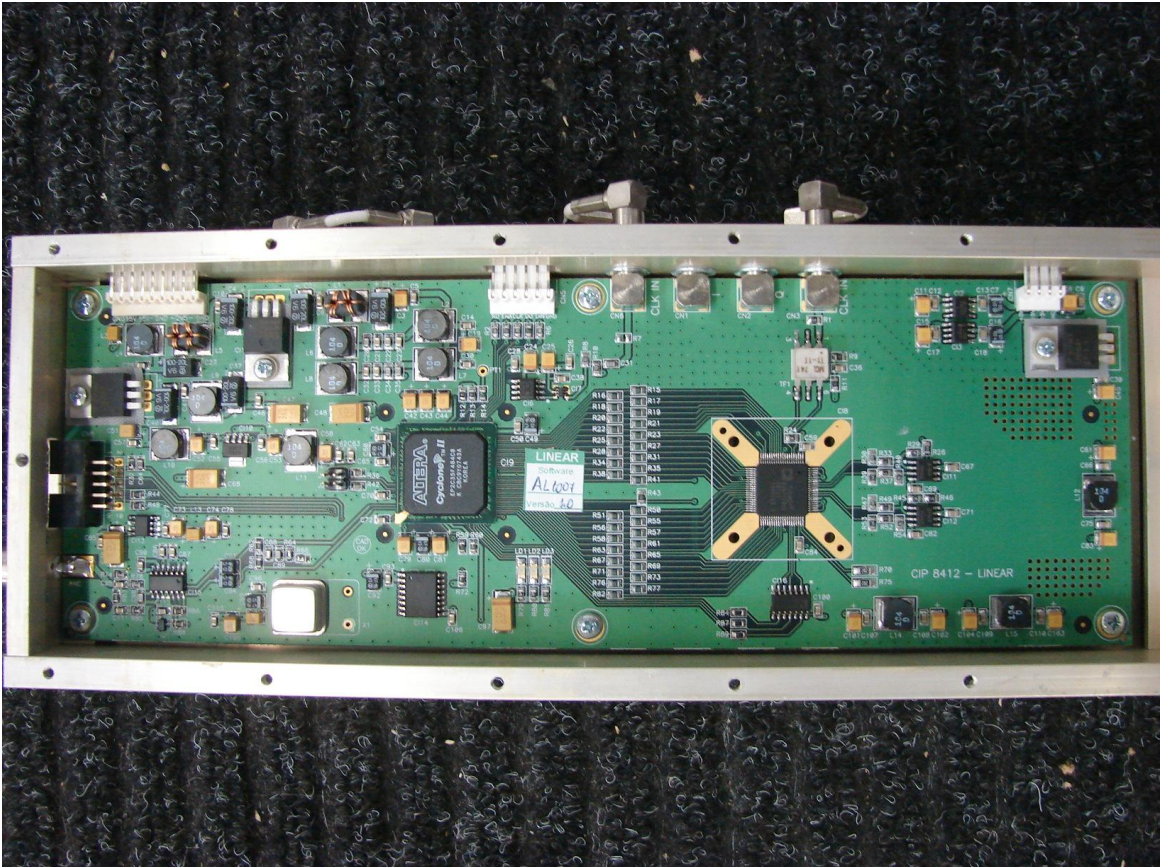

AT725P

Internal Photos

ATSC Modulator

Up-Converter – IF/RF Channel

Power Supply

RF Output Amplifier