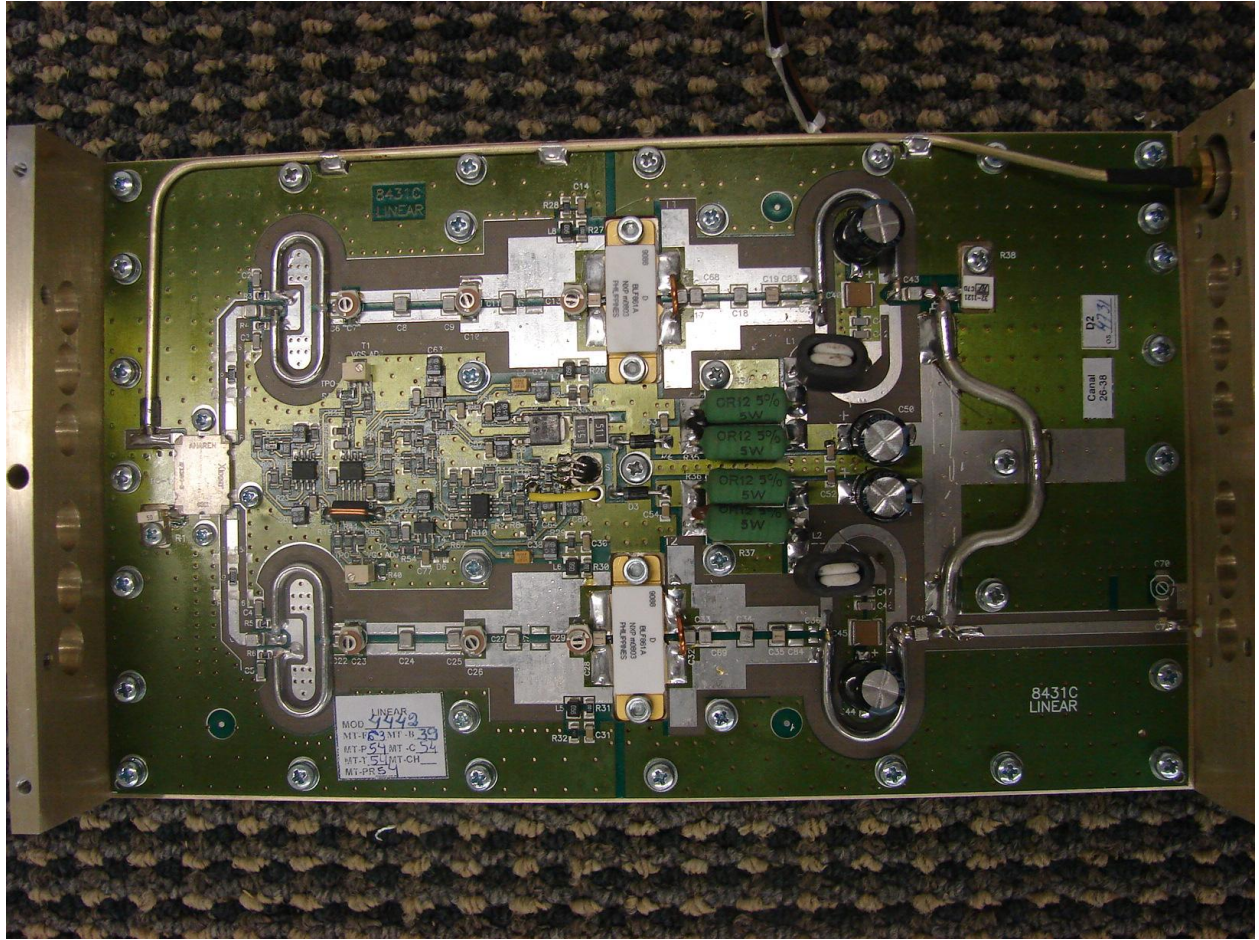

INTERNAL PHOTOS

AT7120 Top View of the Unit

AT7120 Bottom View

AT7120 – Driver Amplifier

1/2 Output Power Amplifier

AT7120 Up-Converter

AT7120 ATSC Modulator