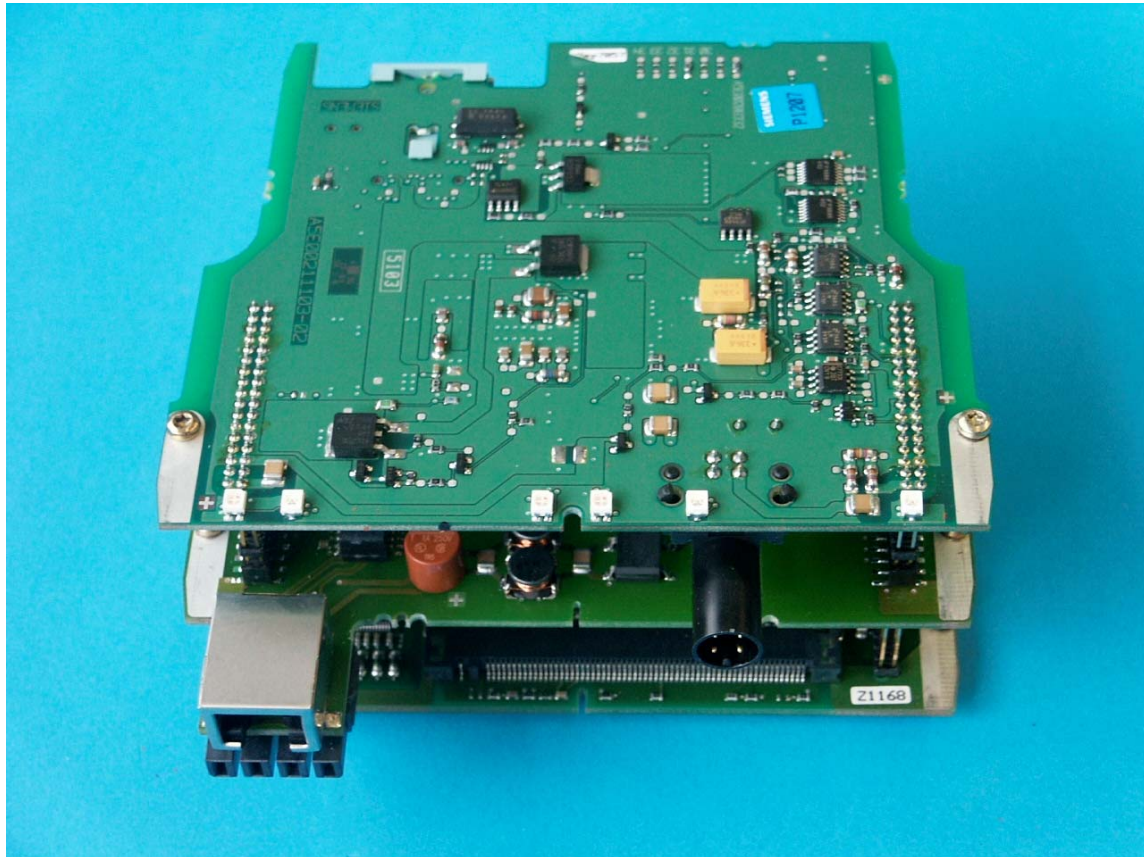

SRD-Testreport

CETECOM ICT Services GmbH Saarbruecken, Germany

Test report No.: 5-4456-01-041/04

Date: 2004-06-08

Page 120 of 132

SRD-Testreport

CETECOM ICT Services GmbH Saarbruecken, Germany

Test report No.: 5-4456-01-041/04

Date: 2004-06-08

Page 121 of 132

SRD-Testreport

CETECOM ICT Services GmbH Saarbruecken, Germany

Test report No.: 5-4456-01-041/04

Date: 2004-06-08

Page 122 of 132

SRD-Testreport