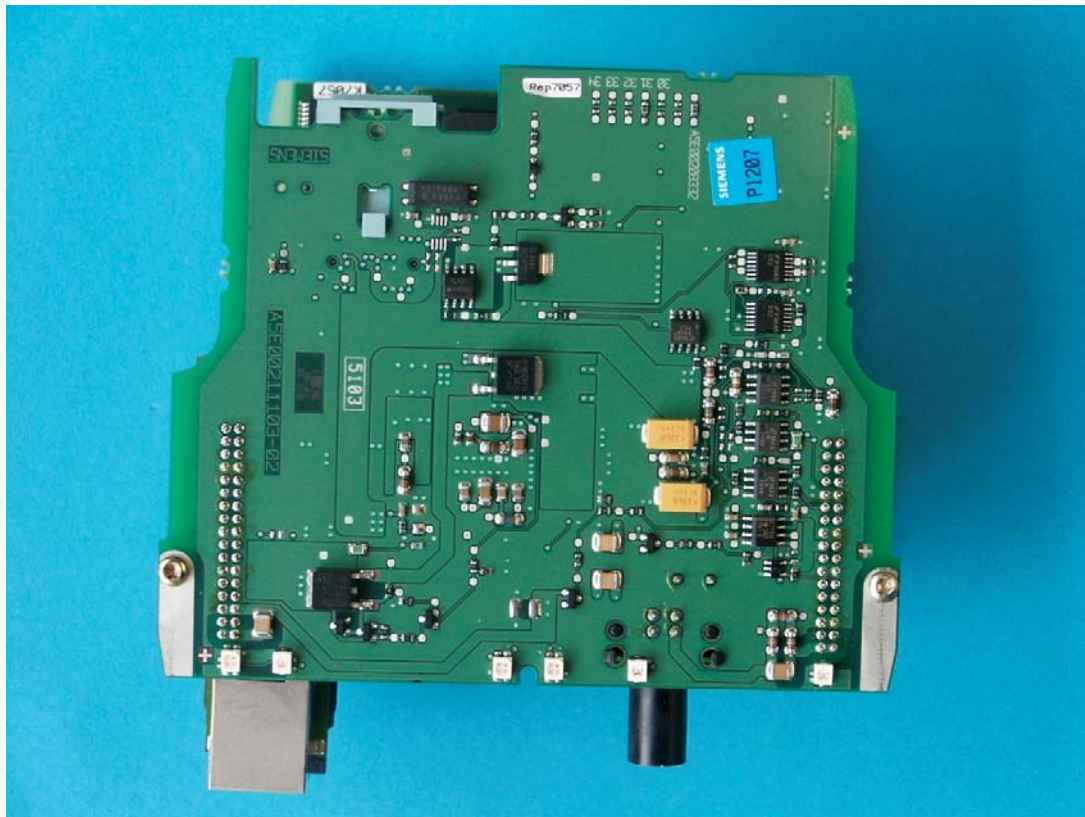

SRD-Testreport

CETECOM ICT Services GmbH Saarbruecken, Germany

Test report No.: 5-4456-01-041/04

Date: 2004-06-08

Page 124 of 132