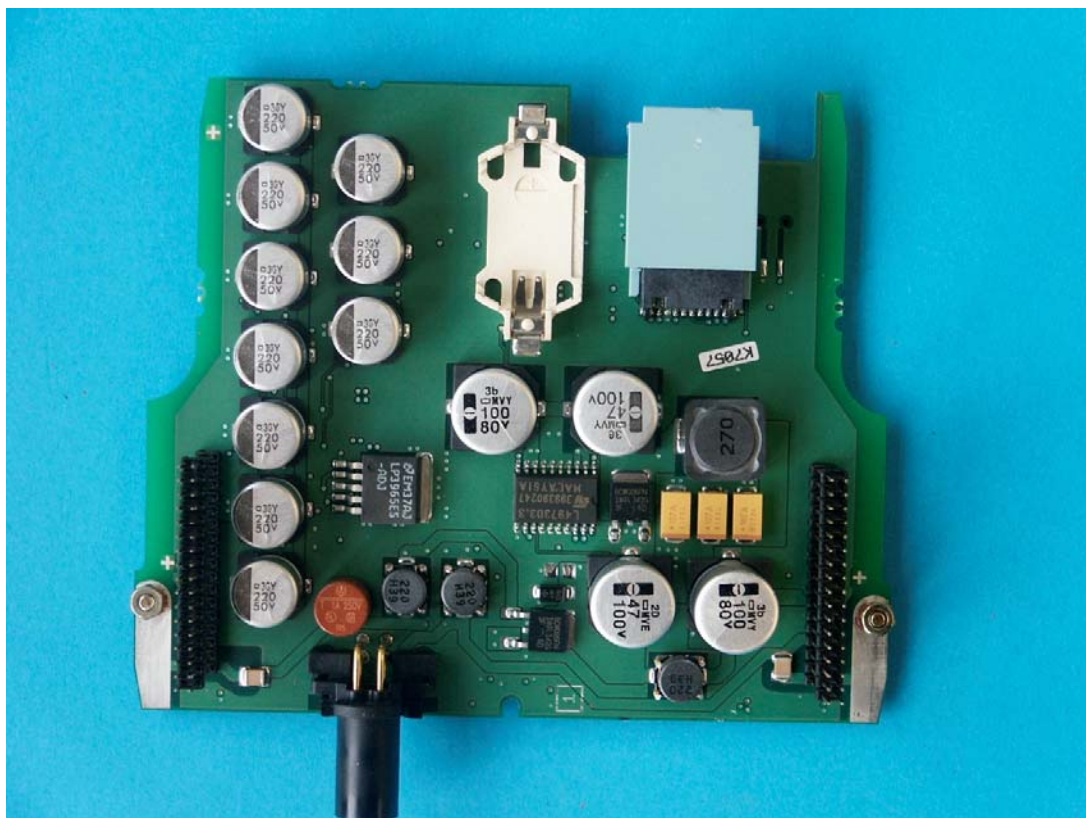

SRD-Testreport

CETECOM ICT Services GmbH Saarbruecken, Germany

Test report No.: 5-4456-01-041/04

Date: 2004-06-08

Page 123 of 132