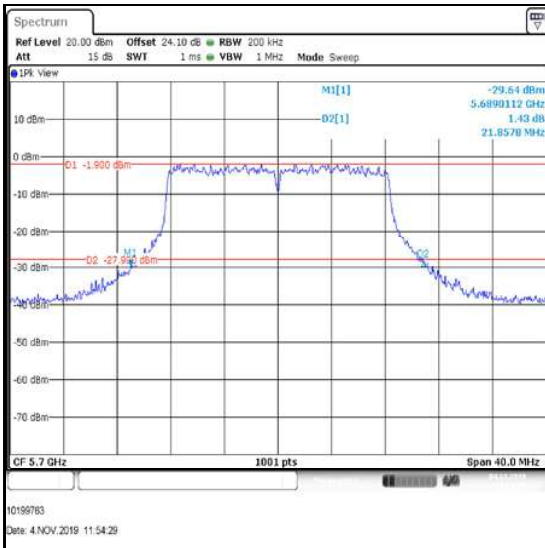

Bottom Channel

Top Channel

**Transmitter 26 dB Emission Bandwidth (5.47-5.725 GHz band) (continued)**

**Results: 802.11a / 20 MHz / MIMO / 2Tx CDD / 64-QAM / 54 Mbps / Port 1**

Channel	Frequency (MHz)	26 dB Emission Bandwidth (MHz)
Bottom	5500	20.780
Middle	5580	22.218
Top	5700	21.259

**Bottom Channel**

**Middle Channel**

**Top Channel**

**Transmitter 26 dB Emission Bandwidth (5.47-5.725 GHz band) (continued)**

**Results: 802.11a / 20 MHz / MIMO / 2Tx CDD / 64-QAM / 54 Mbps / Port 2**

Channel	Frequency (MHz)	26 dB Emission Bandwidth (MHz)
Bottom	5500	22.338
Middle	5580	21.858
Top	5700	21.858

**Bottom Channel**

**Middle Channel**

**Top Channel**

**Transmitter 26 dB Emission Bandwidth (5.47-5.725 GHz band) (continued)**

**Results: 802.11n / 20 MHz / MIMO / 2Tx CDD / BPSK / MCS0 / Port 1**

Channel	Frequency (MHz)	26 dB Emission Bandwidth (MHz)
Bottom	5500	22.578
Middle	5580	22.338
Top	5700	22.538