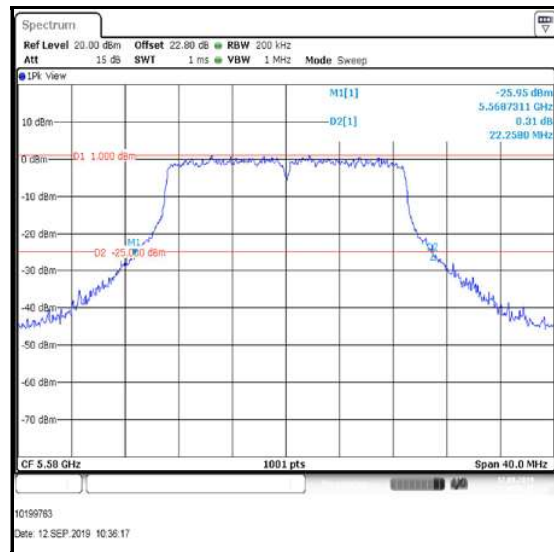

Middle Channel