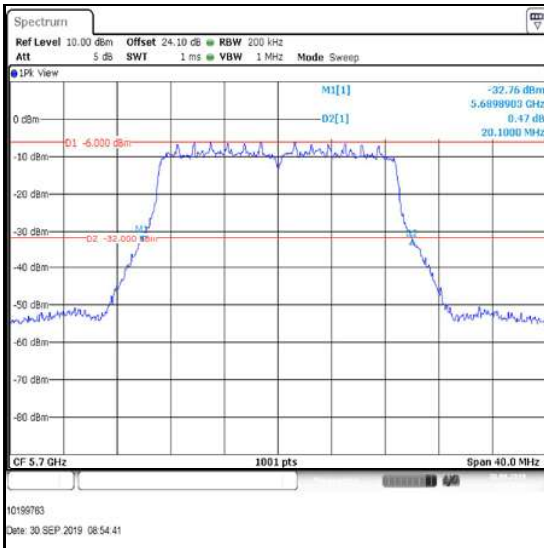

Top Channel