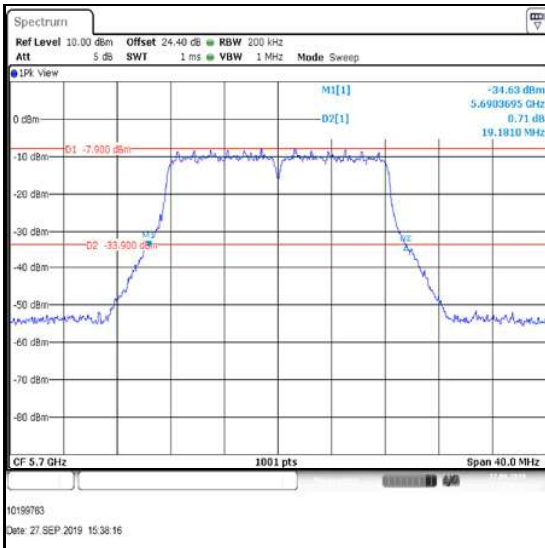

Top Channel