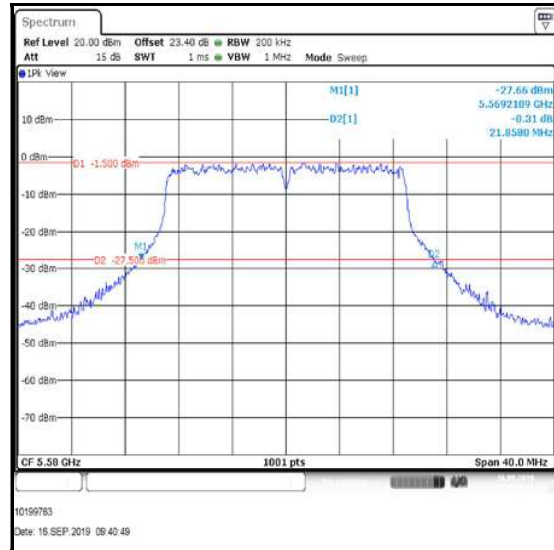

Middle Channel