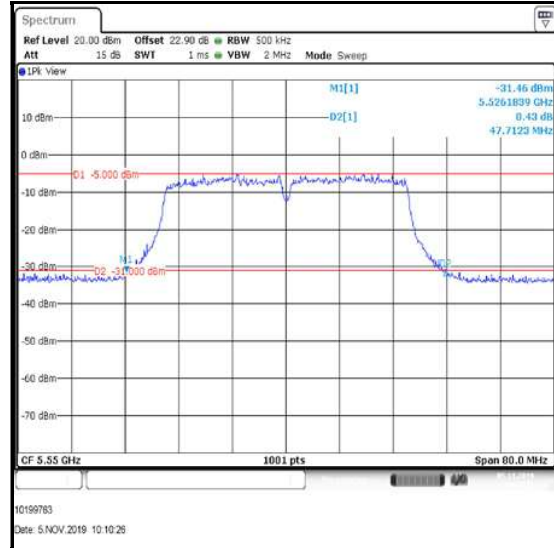

Middle Channel