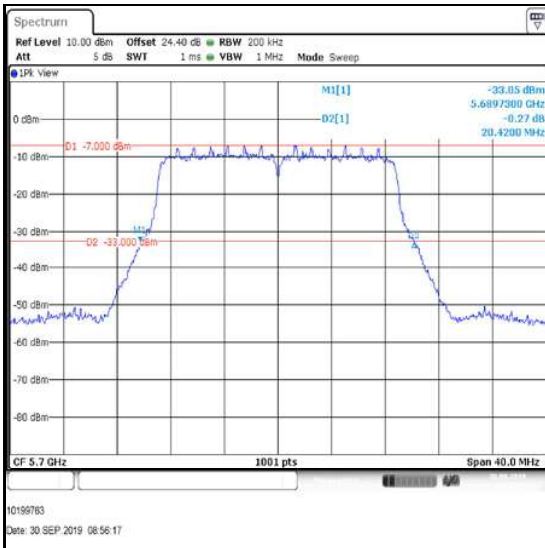

**Bottom Channel**

**Middle Channel**

**Top Channel**

**Transmitter 26 dB Emission Bandwidth (5.47-5.725 GHz band) (continued)**

**Results: 802.11n / 20 MHz / MIMO / 4Tx CDD / QPSK / MCS1 / Port 4**

Channel	Frequency (MHz)	26 dB Emission Bandwidth (MHz)
Bottom	5500	20.219
Middle	5580	20.219
Top	5700	20.420

**Bottom Channel**

**Middle Channel**

**Top Channel**