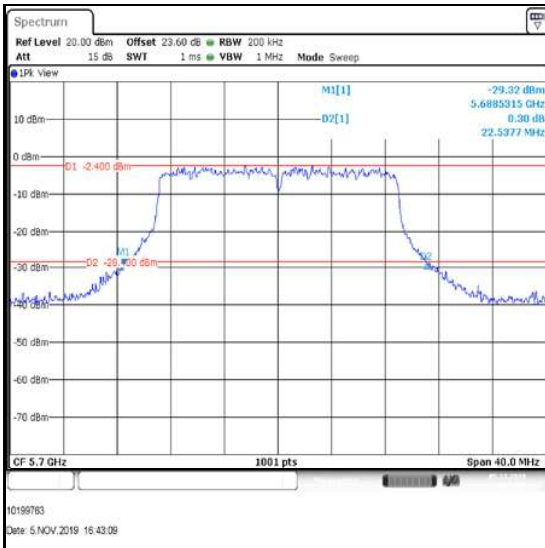

Top Channel