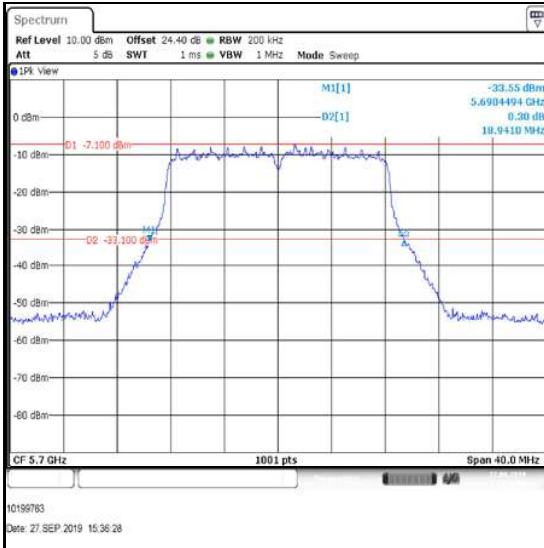

Top Channel