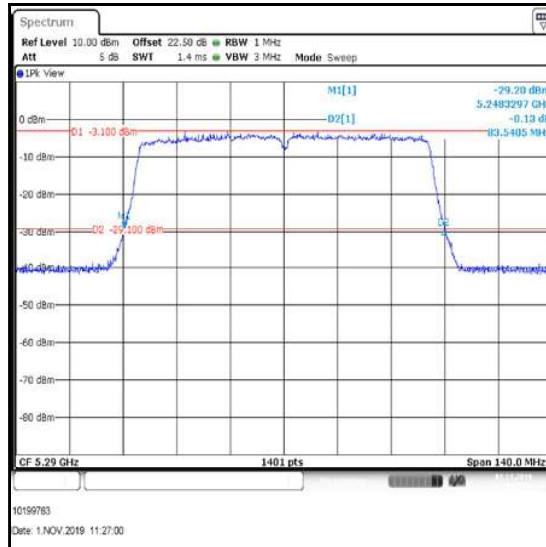

**Transmitter 26 dB Emission Bandwidth (5.25-5.35 GHz band) (continued)**

**Results: 802.11ac / 80 MHz / SISO / QPSK / MCS1x1 / Port 1 (reference plot)**

Channel	Frequency (MHz)	26 dB Emission Bandwidth (MHz)
Single	5290	83.540

Single Channel

**Results: 802.11ac / 80 MHz / MIMO / 2Tx CDD / 64QAM / MCS5x1 / Port 1 (reference plot)**

Channel	Frequency (MHz)	26 dB Emission Bandwidth (MHz)
Single	5290	88.944

Single Channel

**Transmitter 26 dB Emission Bandwidth (5.25-5.35 GHz band) (continued)**