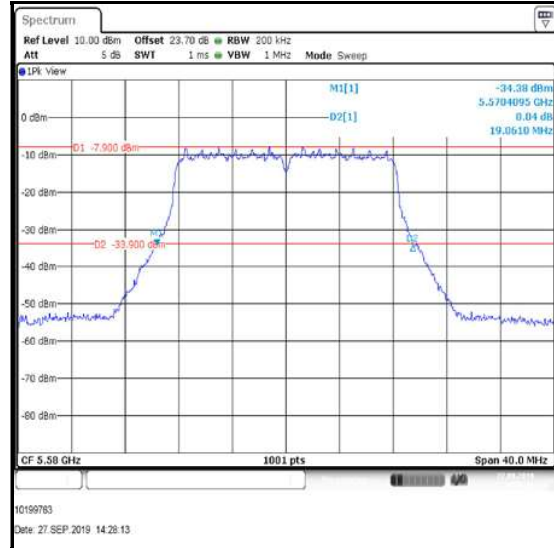

Middle Channel