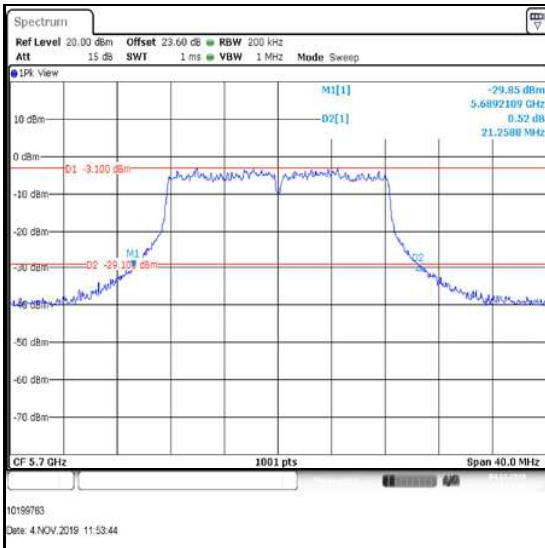

Bottom Channel

Top Channel

**Transmitter 26 dB Emission Bandwidth (5.47-5.725 GHz band) (continued)**

**Results: 802.11a / 20 MHz / MIMO / 2Tx CDD / 64-QAM / 54 Mbps / Port 1**

Channel	Frequency (MHz)	26 dB Emission Bandwidth (MHz)
Bottom	5500	20.780
Middle	5580	22.218
Top	5700	21.259

**Bottom Channel**

**Middle Channel**

**Top Channel**

**Transmitter 26 dB Emission Bandwidth (5.47-5.725 GHz band) (continued)**

**Results: 802.11a / 20 MHz / MIMO / 2Tx CDD / 64-QAM / 54 Mbps / Port 2**

Channel	Frequency (MHz)	26 dB Emission Bandwidth (MHz)
Bottom	5500	22.338
Middle	5580	21.858
Top	5700	21.858