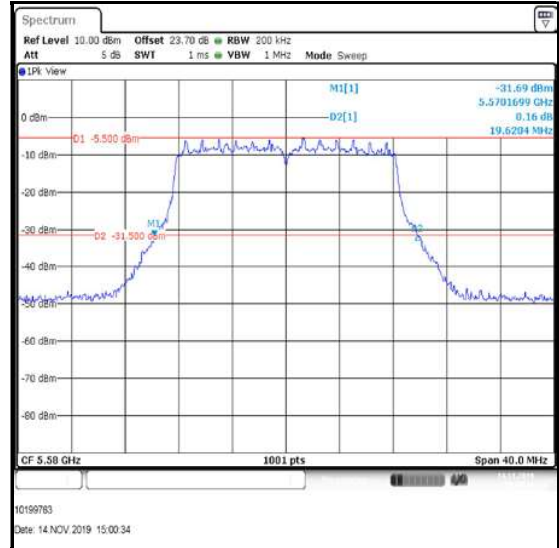

Middle Channel