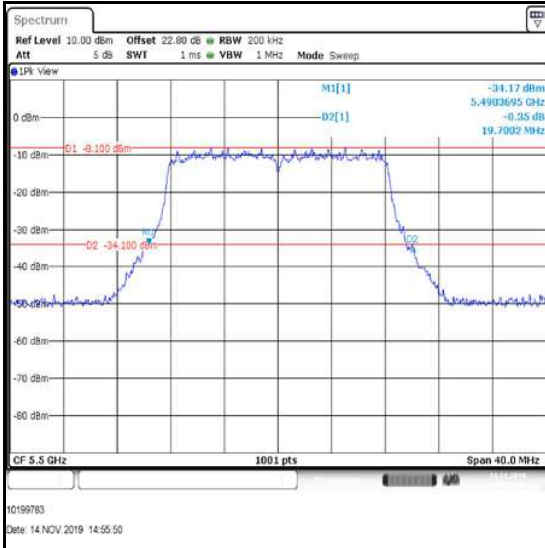

Transmitter 26 dB Emission Bandwidth (5.47-5.725 GHz band) (continued)

Results: 802.11a / 20 MHz / MIMO / 3Tx CDD / BPSK / 9 Mbps / Port 1

Channel	Frequency (MHz)	26 dB Emission Bandwidth (MHz)
Bottom	5500	19.700
Middle	5580	20.100
Top	5700	19.700

Bottom Channel