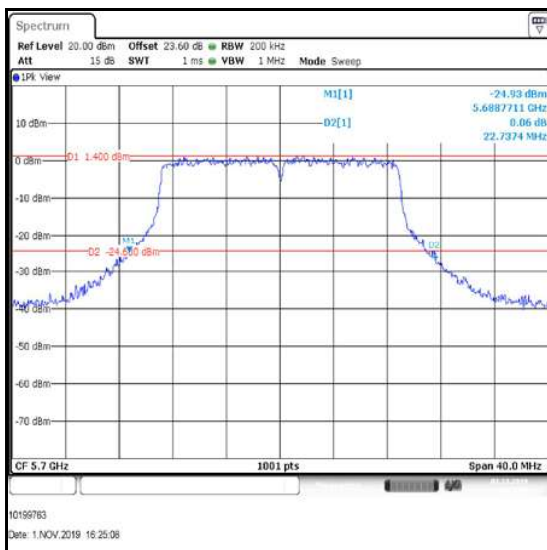

**4.2.2. 5.47-5.725 GHz band**

**Results: 802.11a / 20 MHz / SISO / 64-QAM / 48 Mbps / Port 1**

Channel	Frequency (MHz)	26 dB Emission Bandwidth (MHz)
Bottom	5500	22.298
Middle	5580	22.258
Top	5700	22.737

**Bottom Channel**

**Middle Channel**

**Top Channel**

**Transmitter 26 dB Emission Bandwidth (5.47-5.725 GHz band) (continued)**

**Results: 802.11n / 20 MHz / SISO / 64-QAM / MCS6 / Port 1**

Channel	Frequency (MHz)	26 dB Emission Bandwidth (MHz)
Bottom	5500	22.298
Middle	5580	22.298
Top	5700	22.977