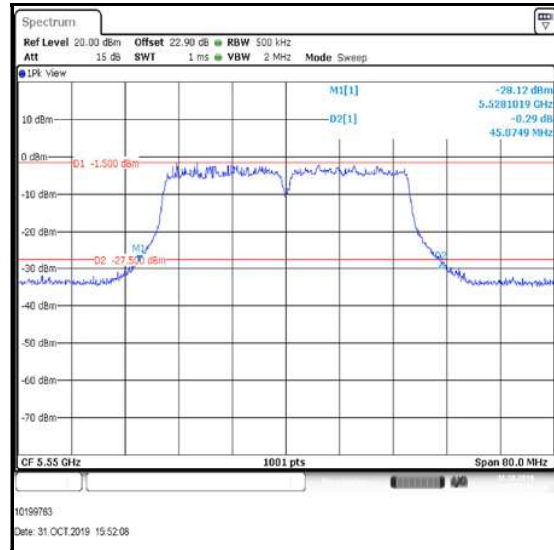

**Bottom Channel**

**Middle Channel**

**Top Channel**

**Transmitter 26 dB Emission Bandwidth (5.47-5.725 GHz band) (continued)**

**Results: 802.11n / 40 MHz / SISO / 16-QAM / MCS4 / Port 1**

Channel	Frequency (MHz)	26 dB Emission Bandwidth (MHz)
Bottom	5510	46.434
Middle	5550	45.075
Top	5670	46.034

**Bottom Channel**

**Middle Channel**

**Top Channel**

**Transmitter 26 dB Emission Bandwidth (5.47-5.725 GHz band) (continued)**

**Results: 802.11ac / 80 MHz / SISO / 256-QAM / MCS8x1 / Port 1**

Channel	Frequency (MHz)	26 dB Emission Bandwidth (MHz)
Bottom	5530	90.144
Top	5610	89.544