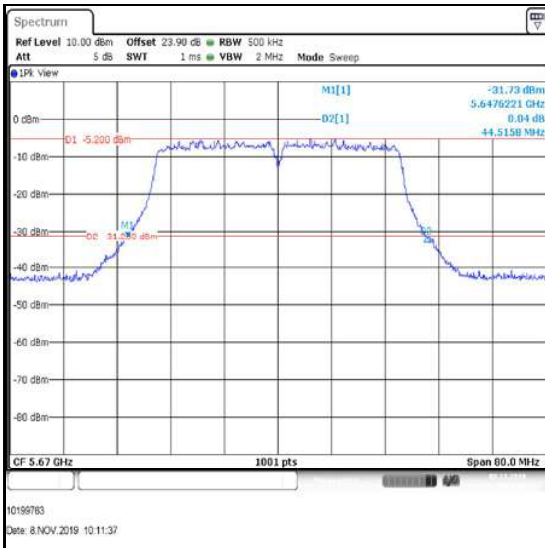

Top Channel