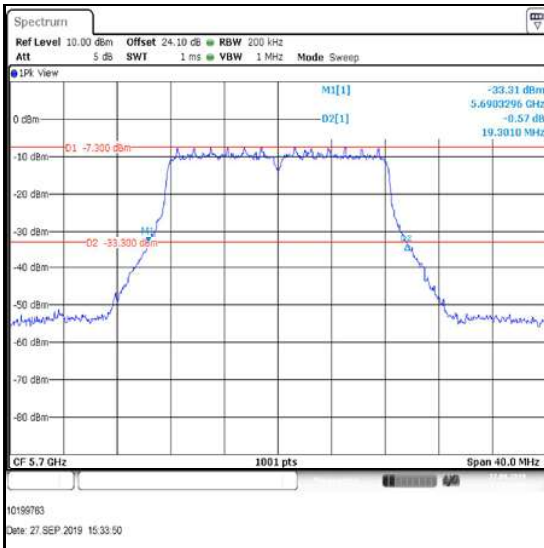

Top Channel