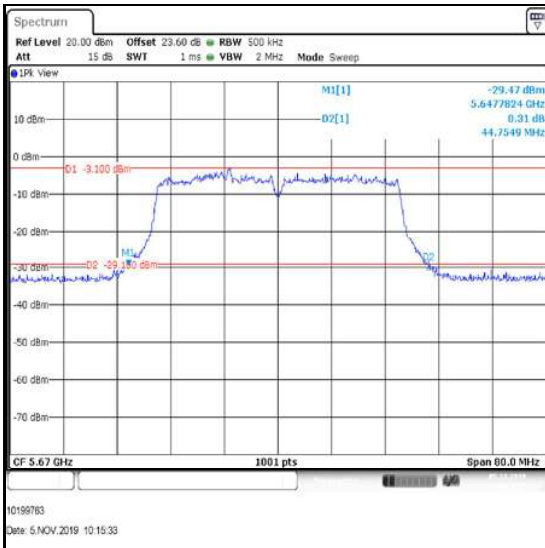

**Bottom Channel**

**Middle Channel**

**Top Channel**

**Transmitter 26 dB Emission Bandwidth (5.47-5.725 GHz band) (continued)**

**Results: 802.11n / 40 MHz / MIMO / 2Tx CDD / 64-QAM / MCS7 / Port 2**

Channel	Frequency (MHz)	26 dB Emission Bandwidth (MHz)
Bottom	5510	45.155
Middle	5550	44.675
Top	5670	44.755

**Bottom Channel**

**Middle Channel**

**Top Channel**

**Transmitter 26 dB Emission Bandwidth (5.47-5.725 GHz band) (continued)**

**Results: 802.11ac / 80 MHz / MIMO / 2Tx CDD / 256-QAM / MCS9x1 / Port 1**