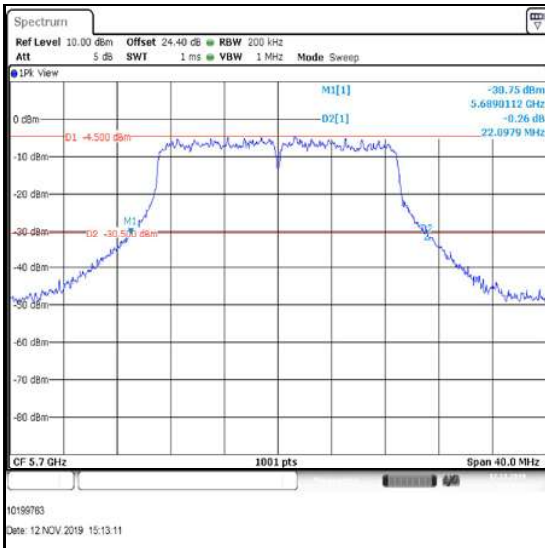

Top Channel