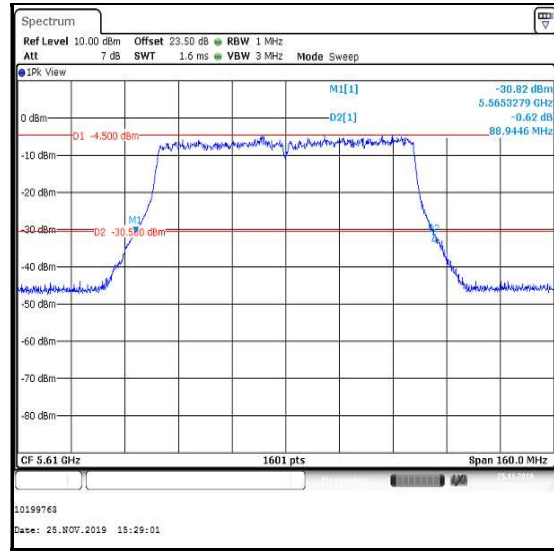

Top Channel