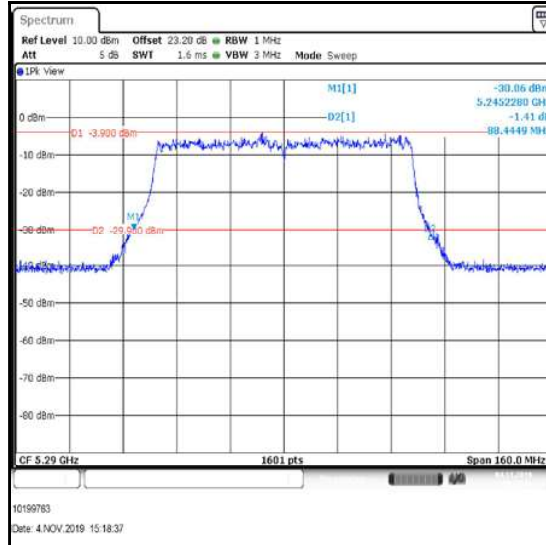

Single Channel

**Results: 802.11ac / 80 MHz / MIMO / 2Tx CDD / 64QAM / MCS5x1 / Port 1 (reference plot)**

Channel	Frequency (MHz)	26 dB Emission Bandwidth (MHz)
Single	5290	88.944

Single Channel

**Transmitter 26 dB Emission Bandwidth (5.25-5.35 GHz band) (continued)**

**Results: 802.11ac / 80 MHz / MIMO / 2Tx CDD / 64QAM / MCS5x1 / Port 2 (reference plot)**

Channel	Frequency (MHz)	26 dB Emission Bandwidth (MHz)
Single	5290	88.445

**Single Channel**

**Transmitter 26 dB Emission Bandwidth (5.25-5.35 GHz band) (continued)**