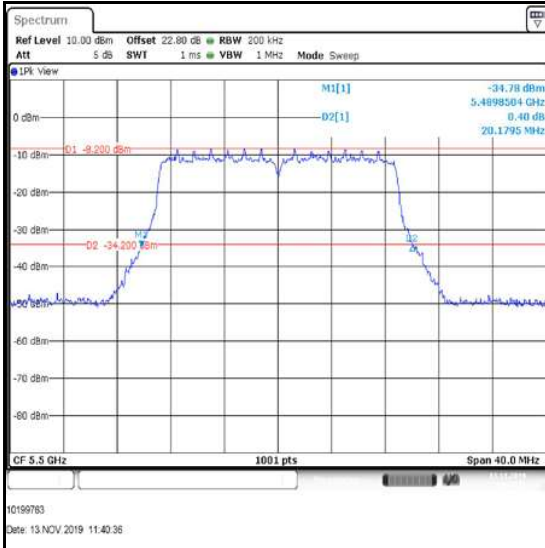

**Bottom Channel**

**Middle Channel**

**Top Channel**

**Transmitter 26 dB Emission Bandwidth (5.47-5.725 GHz band) (continued)**

**Results: 802.11n / 20 MHz / MIMO / 4Tx CDD / QPSK / MCS1 / Port 1**

Channel	Frequency (MHz)	26 dB Emission Bandwidth (MHz)
Bottom	5500	20.179
Middle	5580	20.100
Top	5700	20.380