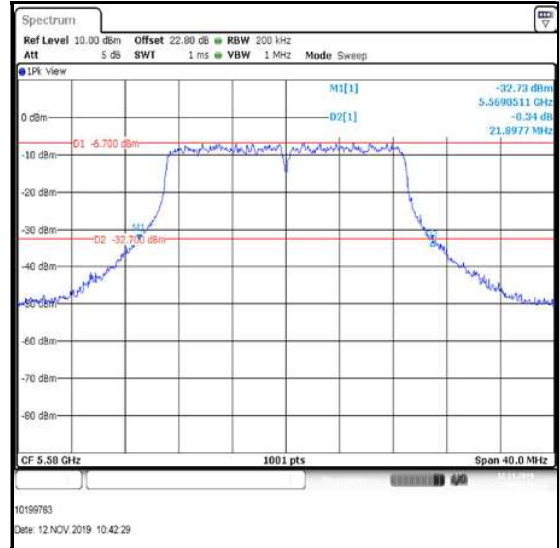

Middle Channel