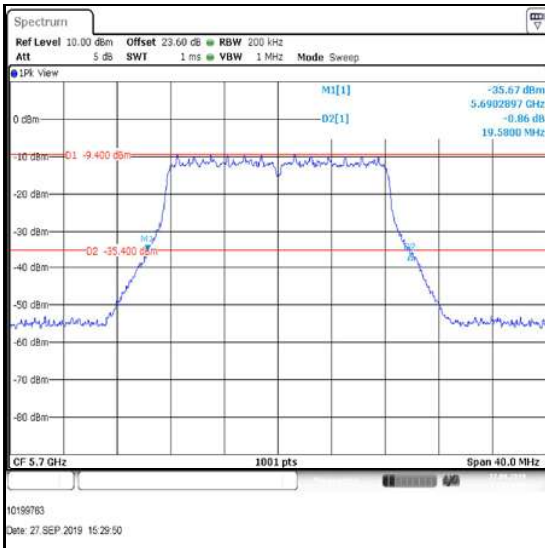

Top Channel