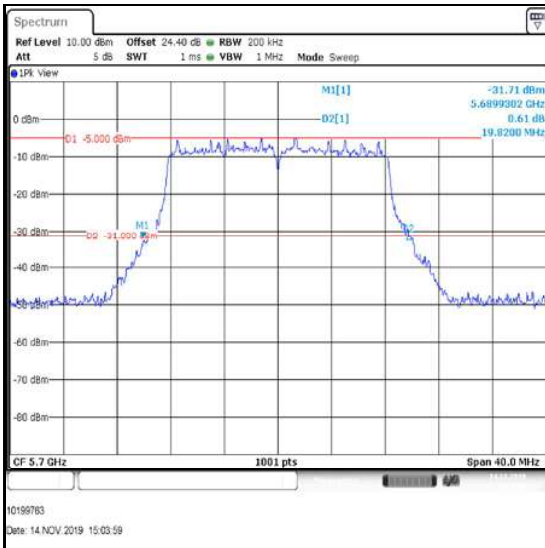

Top Channel