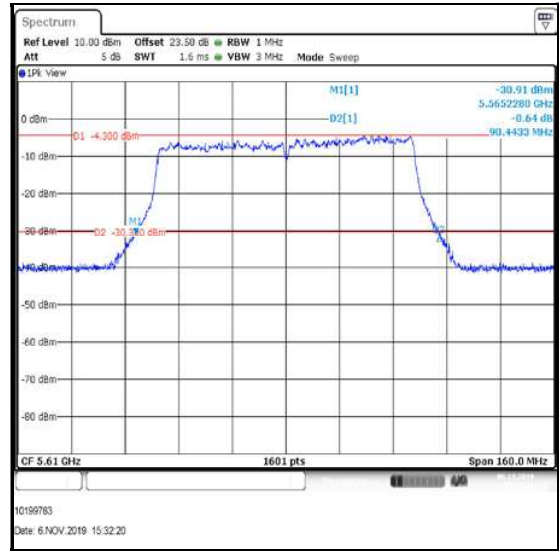

Top Channel