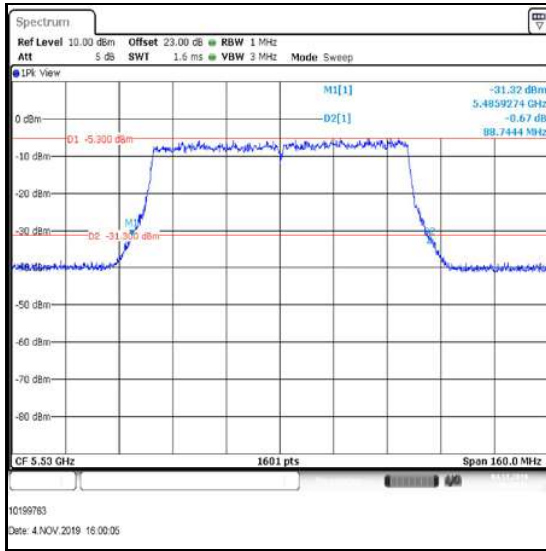

Transmitter 26 dB Emission Bandwidth (5.47-5.725 GHz band) (continued)

Results: 802.11ac / 80 MHz / MIMO / 2Tx CDD / 256-QAM / MCS9x1 / Port 1

Channel	Frequency (MHz)	26 dB Emission Bandwidth (MHz)
Bottom	5530	88.744
Top	5610	87.545

Bottom Channel