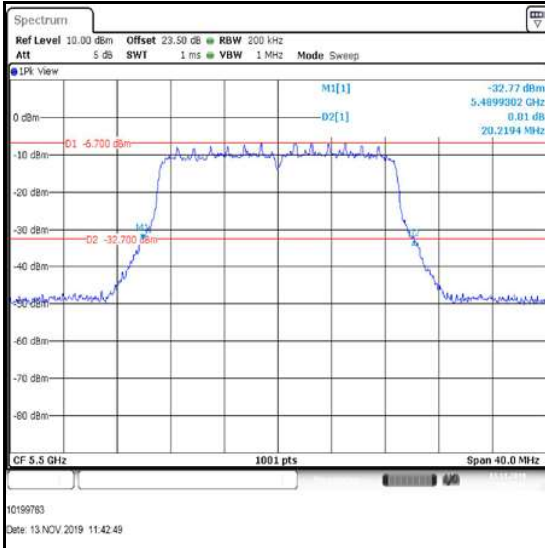

**Bottom Channel**

**Middle Channel**

**Top Channel**

**Transmitter 26 dB Emission Bandwidth (5.47-5.725 GHz band) (continued)**

**Results: 802.11n / 20 MHz / MIMO / 4Tx CDD / QPSK / MCS1 / Port 4**

Channel	Frequency (MHz)	26 dB Emission Bandwidth (MHz)
Bottom	5500	20.219
Middle	5580	20.219
Top	5700	20.420

**Bottom Channel**

**Middle Channel**

**Top Channel**