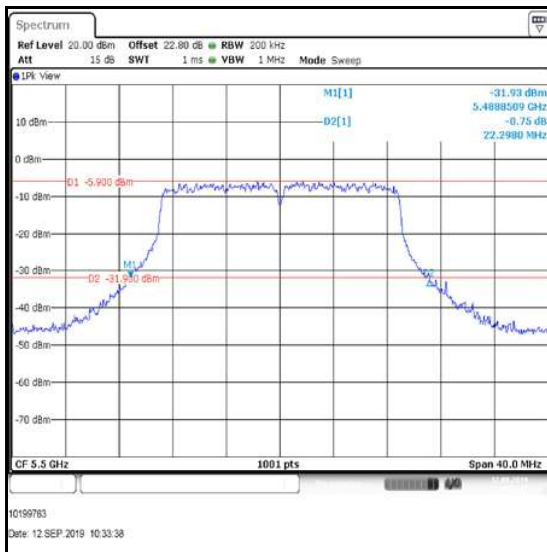

Transmitter 26 dB Emission Bandwidth (5.47-5.725 GHz band)

4.2.2. 5.47-5.725 GHz band

Results: 802.11a / 20 MHz / SISO / 64-QAM / 48 Mbps / Port 1

Channel	Frequency (MHz)	26 dB Emission Bandwidth (MHz)
Bottom	5500	22.298
Middle	5580	22.258
Top	5700	22.737

Bottom Channel