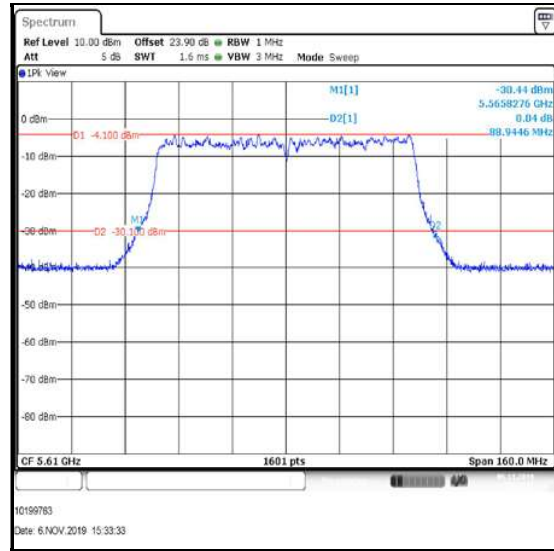

Top Channel