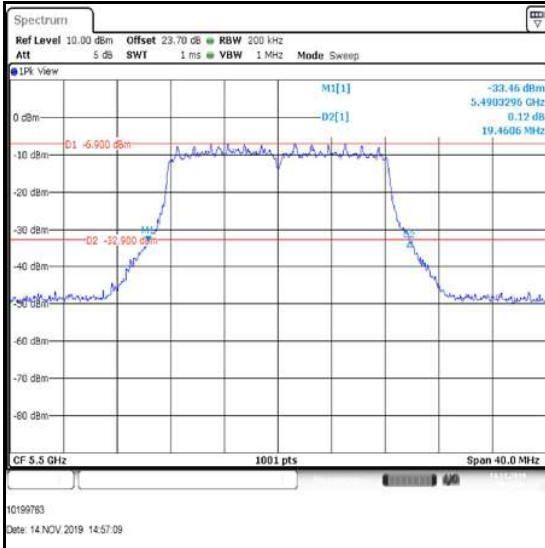

Transmitter 26 dB Emission Bandwidth (5.47-5.725 GHz band) (continued)

Results: 802.11a / 20 MHz / MIMO / 3Tx CDD / BPSK / 9 Mbps / Port 3

Channel	Frequency (MHz)	26 dB Emission Bandwidth (MHz)
Bottom	5500	19.461
Middle	5580	19.620
Top	5700	19.820

Bottom Channel