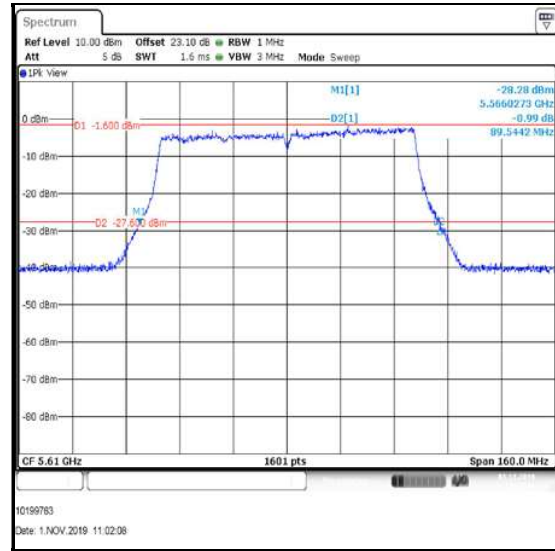

**Bottom Channel**

**Middle Channel**

**Top Channel**

**Transmitter 26 dB Emission Bandwidth (5.47-5.725 GHz band) (continued)**

**Results: 802.11ac / 80 MHz / SISO / 256-QAM / MCS8x1 / Port 1**

Channel	Frequency (MHz)	26 dB Emission Bandwidth (MHz)
Bottom	5530	90.144
Top	5610	89.544

Bottom Channel

Top Channel

**Transmitter 26 dB Emission Bandwidth (5.47-5.725 GHz band) (continued)**

**Results: 802.11a / 20 MHz / MIMO / 2Tx CDD / 64-QAM / 54 Mbps / Port 1**

Channel	Frequency (MHz)	26 dB Emission Bandwidth (MHz)
Bottom	5500	20.780
Middle	5580	22.218
Top	5700	21.259