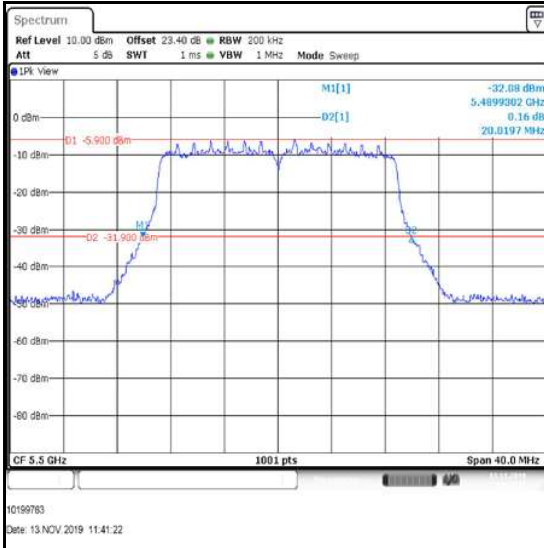

**Bottom Channel**

**Middle Channel**

**Top Channel**

**Transmitter 26 dB Emission Bandwidth (5.47-5.725 GHz band) (continued)**

**Results: 802.11n / 20 MHz / MIMO / 4Tx CDD / QPSK / MCS1 / Port 2**

Channel	Frequency (MHz)	26 dB Emission Bandwidth (MHz)
Bottom	5500	20.020
Middle	5580	20.380
Top	5700	20.100