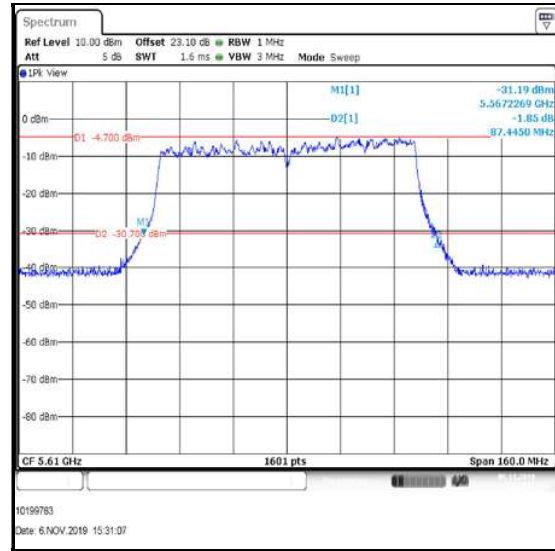

Top Channel