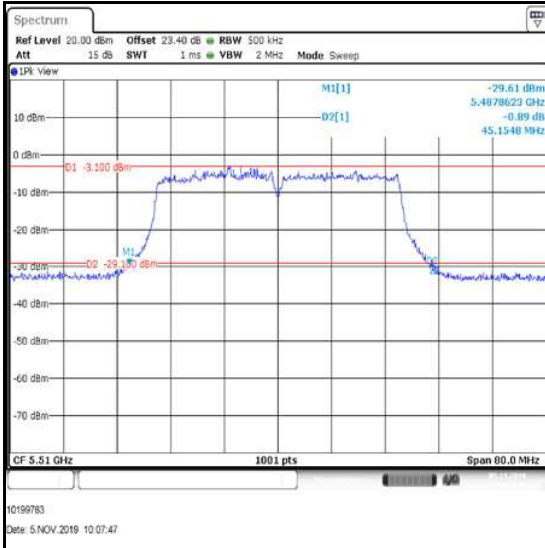

**Bottom Channel**

**Middle Channel**

**Top Channel**

**Transmitter 26 dB Emission Bandwidth (5.47-5.725 GHz band) (continued)**

**Results: 802.11n / 40 MHz / MIMO / 2Tx CDD / 64-QAM / MCS7 / Port 2**

Channel	Frequency (MHz)	26 dB Emission Bandwidth (MHz)
Bottom	5510	45.155
Middle	5550	44.675
Top	5670	44.755

**Bottom Channel**

**Middle Channel**

**Top Channel**

**Transmitter 26 dB Emission Bandwidth (5.47-5.725 GHz band) (continued)**

**Results: 802.11ac / 80 MHz / MIMO / 2Tx CDD / 256-QAM / MCS9x1 / Port 1**