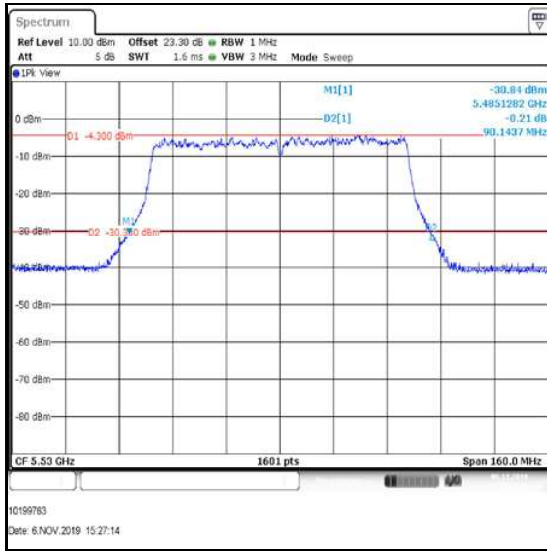

Bottom Channel

Top Channel

**Transmitter 26 dB Emission Bandwidth (5.47-5.725 GHz band) (continued)**

**Results: 802.11ac / 80 MHz / MIMO / 3Tx CDD / QPSK / MCS1x1 / Port 2**

Channel	Frequency (MHz)	26 dB Emission Bandwidth (MHz)
Bottom	5530	90.144
Top	5610	90.443