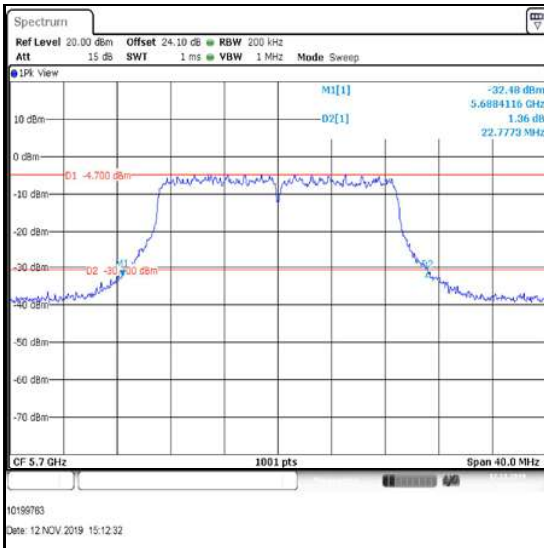

Top Channel