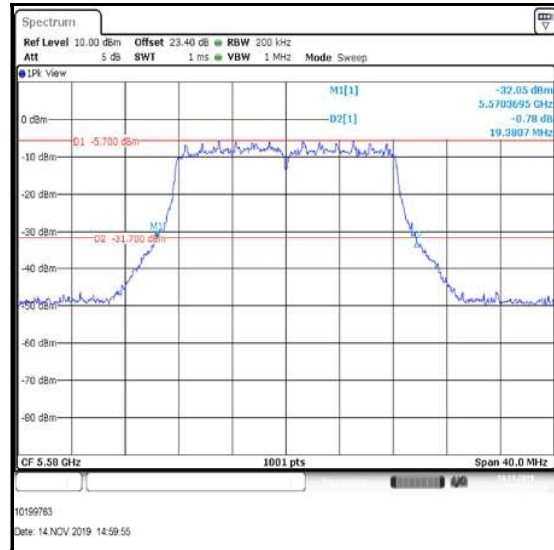

Middle Channel