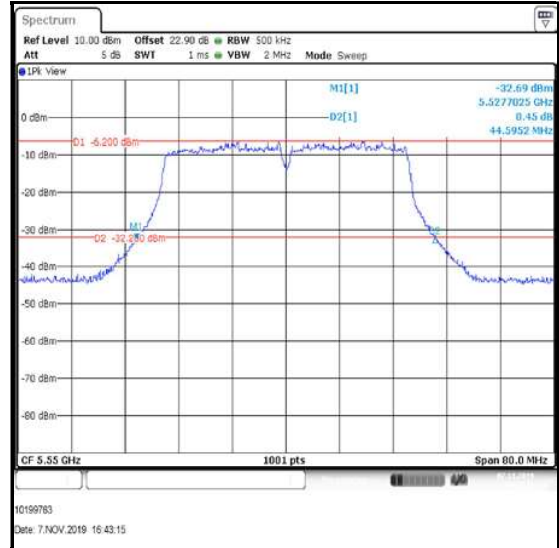

Middle Channel