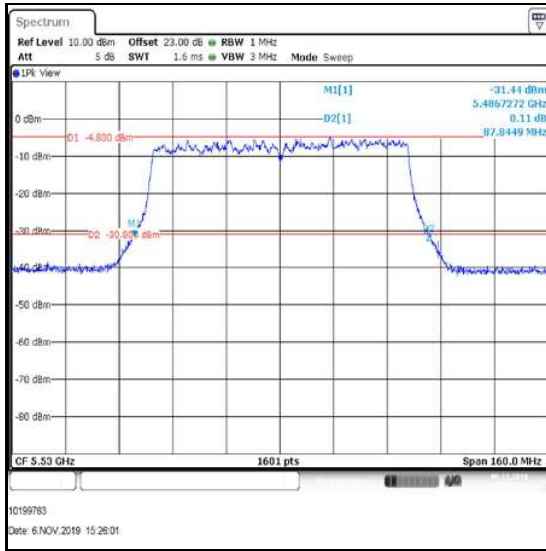

**Bottom Channel**

**Middle Channel**

**Top Channel**

**Transmitter 26 dB Emission Bandwidth (5.47-5.725 GHz band) (continued)**

**Results: 802.11ac / 80 MHz / MIMO / 3Tx CDD / QPSK / MCS1x1 / Port 1**

Channel	Frequency (MHz)	26 dB Emission Bandwidth (MHz)
Bottom	5530	87.845
Top	5610	87.445