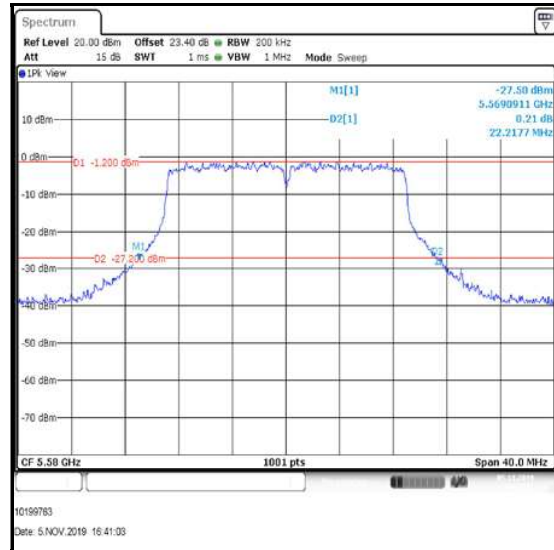

Middle Channel