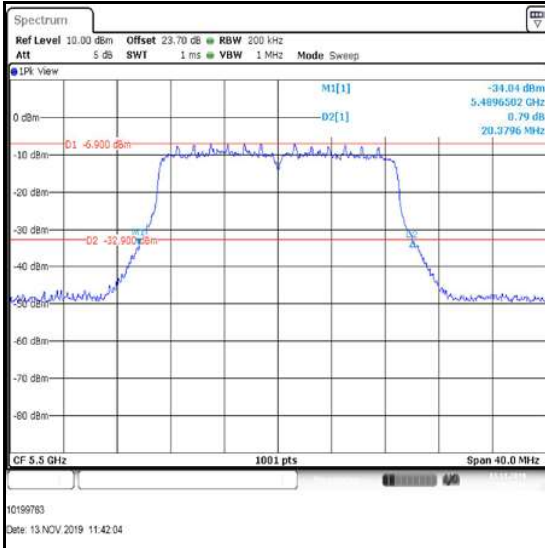

**Bottom Channel**

**Middle Channel**

**Top Channel**

**Transmitter 26 dB Emission Bandwidth (5.47-5.725 GHz band) (continued)**

**Results: 802.11n / 20 MHz / MIMO / 4Tx CDD / QPSK / MCS1 / Port 3**

Channel	Frequency (MHz)	26 dB Emission Bandwidth (MHz)
Bottom	5500	20.380
Middle	5580	20.340
Top	5700	20.180