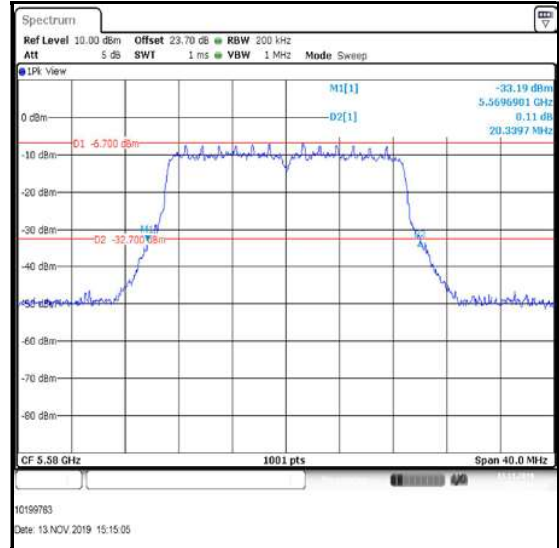

Middle Channel