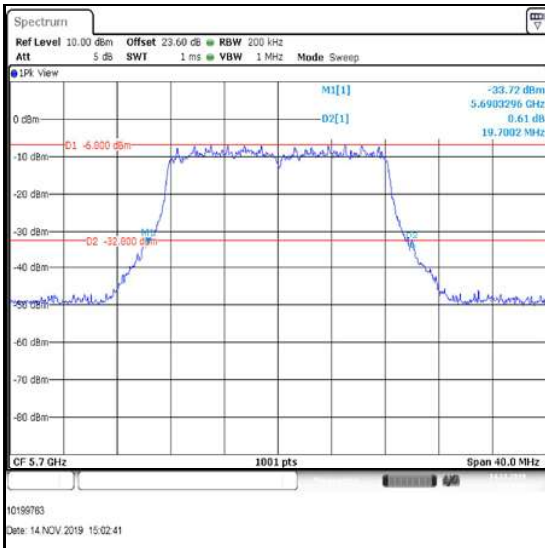

Top Channel