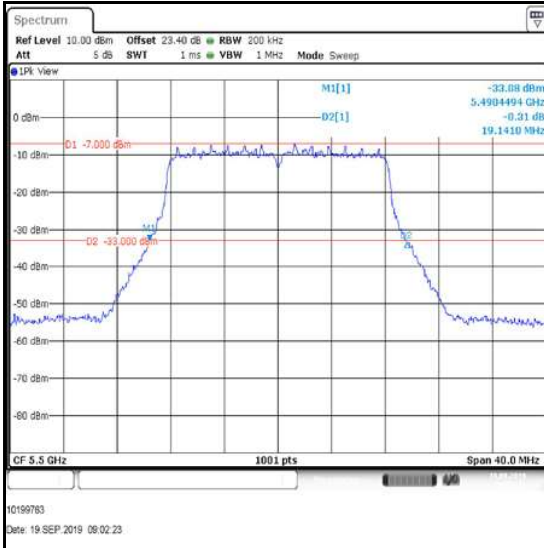

**Bottom Channel**

**Middle Channel**

**Top Channel**

**Transmitter 26 dB Emission Bandwidth (5.47-5.725 GHz band) (continued)**

**Results: 802.11a / 20 MHz / MIMO / 4Tx CDD / QPSK / 12 Mbps / Port 2**

Channel	Frequency (MHz)	26 dB Emission Bandwidth (MHz)
Bottom	5500	19.141
Middle	5580	19.221
Top	5700	19.301