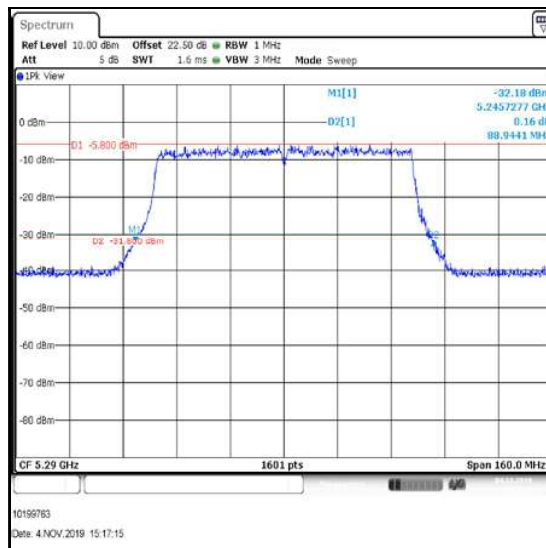

**Transmitter 26 dB Emission Bandwidth (5.25-5.35 GHz band) (continued)**

**Results: 802.11ac / 80 MHz / SISO / QPSK / MCS1x1 / Port 1 (reference plot)**

Channel	Frequency (MHz)	26 dB Emission Bandwidth (MHz)
Single	5290	83.540

Single Channel

**Results: 802.11ac / 80 MHz / MIMO / 2Tx CDD / 64QAM / MCS5x1 / Port 1 (reference plot)**

Channel	Frequency (MHz)	26 dB Emission Bandwidth (MHz)
Single	5290	88.944

Single Channel

**Transmitter 26 dB Emission Bandwidth (5.25-5.35 GHz band) (continued)**