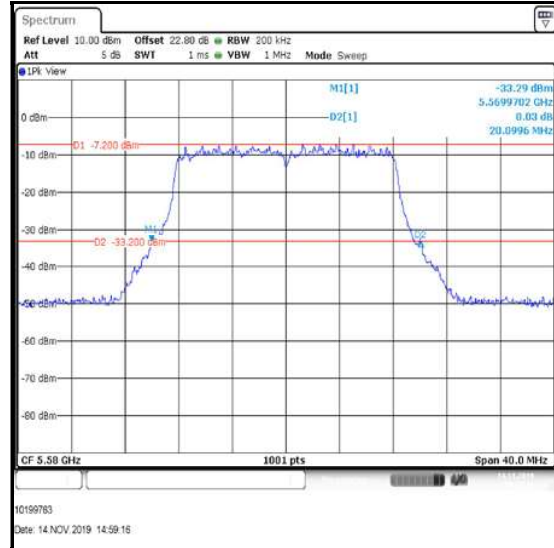

Middle Channel