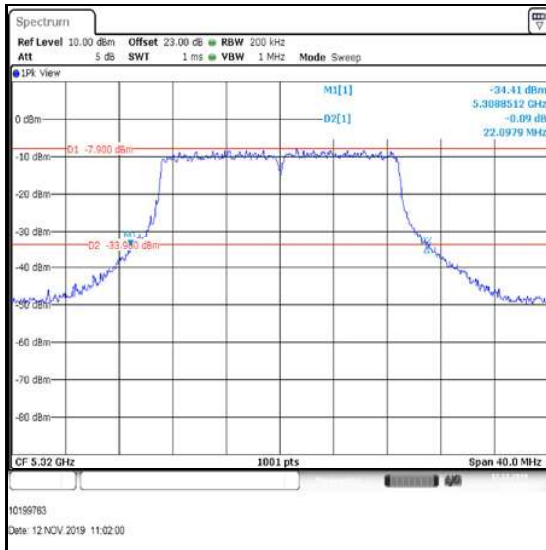

**Middle Channel**

**Top Channel**

**Transmitter 26 dB Emission Bandwidth (5.25-5.35 GHz band) (continued)**

**Results: 802.11n / 20 MHz / MIMO / 3Tx CDD / 16-QAM / MCS3 / Port 2 (reference plots)**

Channel	Frequency (MHz)	26 dB Emission Bandwidth (MHz)
Bottom	5260	21.818
Middle	5280	22.657
Top	5320	22.098

**Bottom Channel**

**Middle Channel**

**Top Channel**

**Transmitter 26 dB Emission Bandwidth (5.25-5.35 GHz band) (continued)**

**Results: 802.11n / 20 MHz / MIMO / 3Tx CDD / 16-QAM / MCS3 / Port 3 (reference plots)**