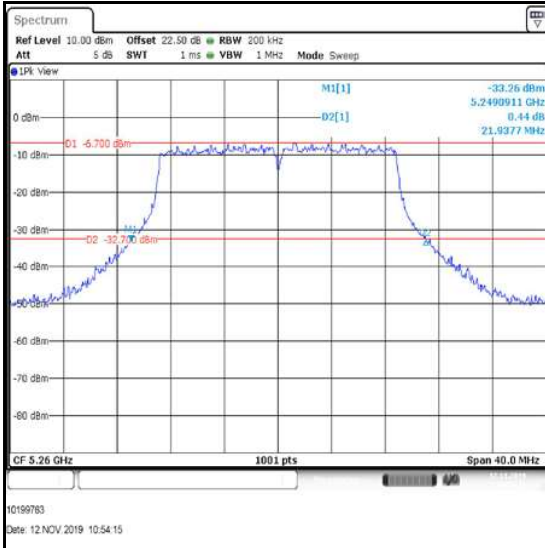

Transmitter 26 dB Emission Bandwidth (5.25-5.35 GHz band) (continued)

Results: 802.11n / 20 MHz / MIMO / 3Tx CDD / 16-QAM / MCS3 / Port 1 (reference plots)

Channel	Frequency (MHz)	26 dB Emission Bandwidth (MHz)
Bottom	5260	21.938
Middle	5280	22.018
Top	5320	22.058

Bottom Channel