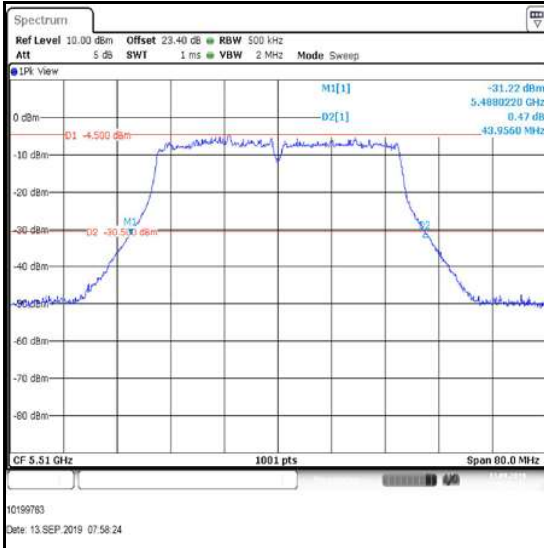

**Bottom Channel**

**Middle Channel**

**Top Channel**

**Transmitter 26 dB Emission Bandwidth (5.47-5.725 GHz band) (continued)**

**Results: 802.11n / 40 MHz / MIMO / 3Tx CDD / 64-QAM / MCS5 / Port 2**

Channel	Frequency (MHz)	26 dB Emission Bandwidth (MHz)
Bottom	5510	43.956
Middle	5550	43.636
Top	5670	42.597