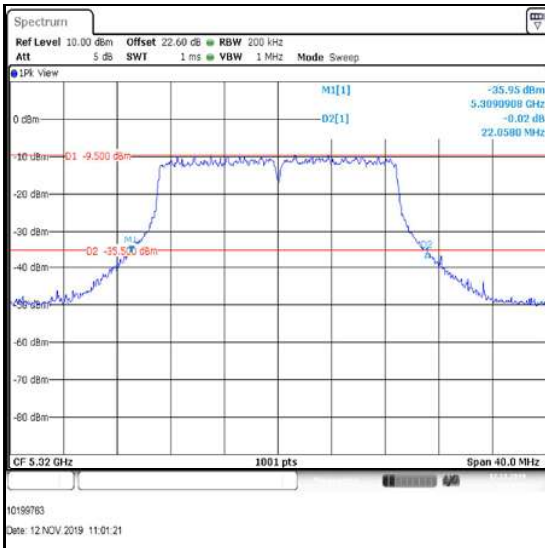

**Results: 802.11n / 20 MHz / MIMO / 3Tx CDD / 16-QAM / MCS3 / Port 1 (reference plots)**

Channel	Frequency (MHz)	26 dB Emission Bandwidth (MHz)
Bottom	5260	21.938
Middle	5280	22.018
Top	5320	22.058

**Bottom Channel**

**Middle Channel**

**Top Channel**

**Transmitter 26 dB Emission Bandwidth (5.25-5.35 GHz band) (continued)**

**Results: 802.11n / 20 MHz / MIMO / 3Tx CDD / 16-QAM / MCS3 / Port 2 (reference plots)**

Channel	Frequency (MHz)	26 dB Emission Bandwidth (MHz)
Bottom	5260	21.818
Middle	5280	22.657
Top	5320	22.098