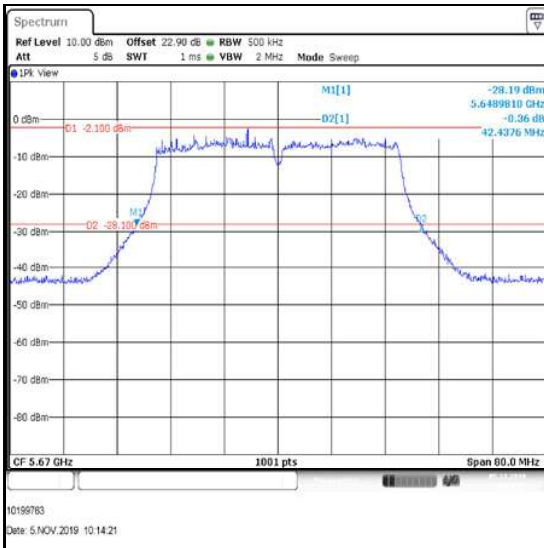

Top Channel