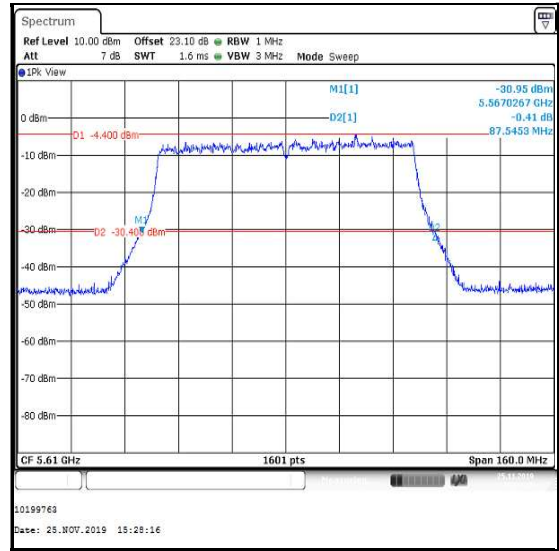

**Bottom Channel**

**Middle Channel**

**Top Channel**

**Transmitter 26 dB Emission Bandwidth (5.47-5.725 GHz band) (continued)**

**Results: 802.11ac / 80 MHz / MIMO / 2Tx CDD / 256-QAM / MCS9x1 / Port 1**

Channel	Frequency (MHz)	26 dB Emission Bandwidth (MHz)
Bottom	5530	88.744
Top	5610	87.545

**Bottom Channel**

**Top Channel**

**Transmitter 26 dB Emission Bandwidth (5.47-5.725 GHz band) (continued)**

**Results: 802.11ac / 80 MHz / MIMO / 2Tx CDD / 256-QAM / MCS9x1 / Port 2**