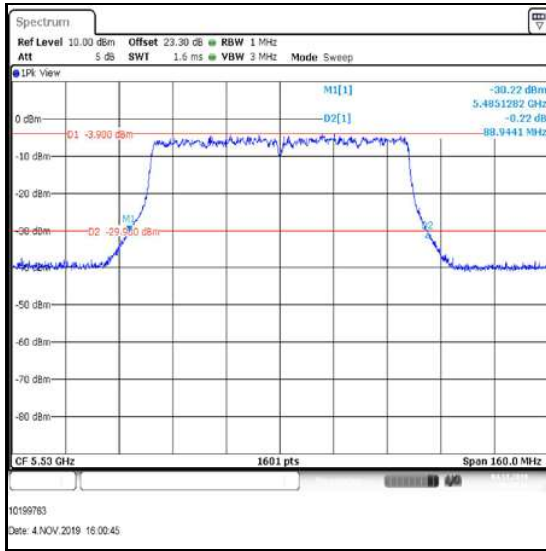

Transmitter 26 dB Emission Bandwidth (5.47-5.725 GHz band) (continued)

Results: 802.11ac / 80 MHz / MIMO / 2Tx CDD / 256-QAM / MCS9x1 / Port 2

Channel	Frequency (MHz)	26 dB Emission Bandwidth (MHz)
Bottom	5530	88.944
Top	5610	88.945

Bottom Channel