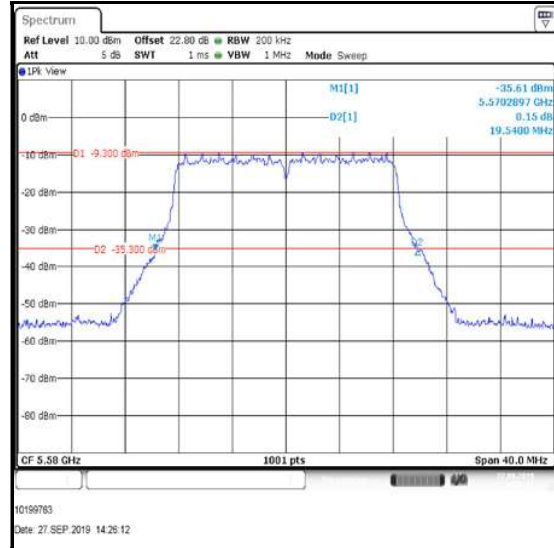

Middle Channel