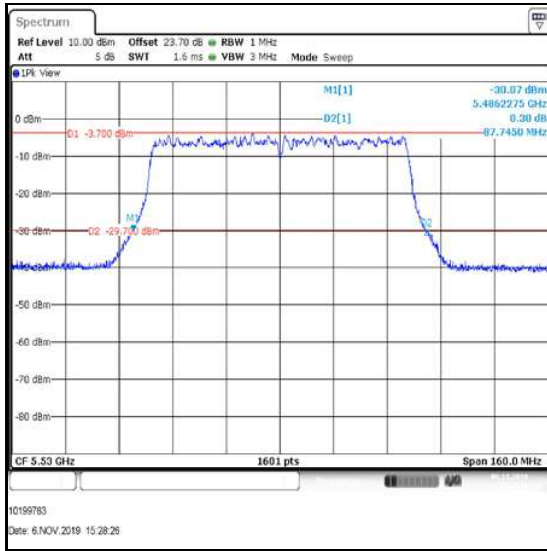

**Bottom Channel**

**Top Channel**

**Transmitter 26 dB Emission Bandwidth (5.47-5.725 GHz band) (continued)**

**Results: 802.11ac / 80 MHz / MIMO / 3Tx CDD / QPSK / MCS1x1 / Port 3**

Channel	Frequency (MHz)	26 dB Emission Bandwidth (MHz)
Bottom	5530	87.745
Top	5610	88.945