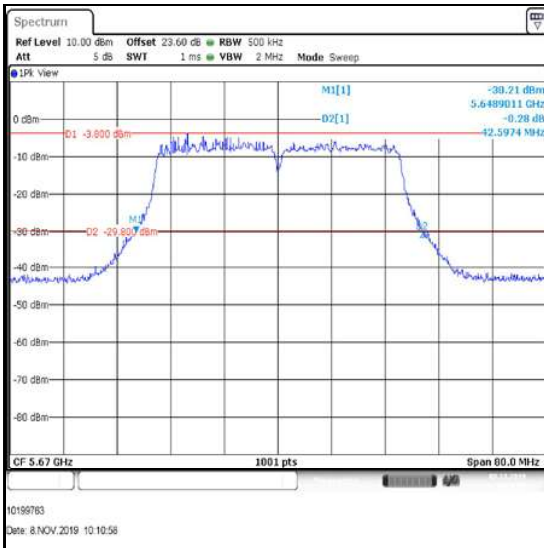

Top Channel