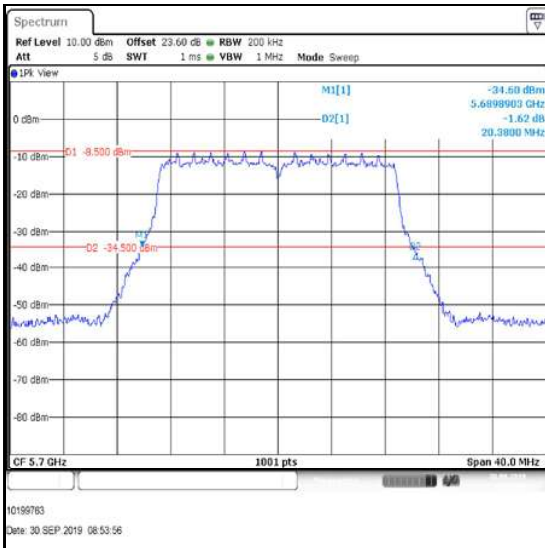

Top Channel