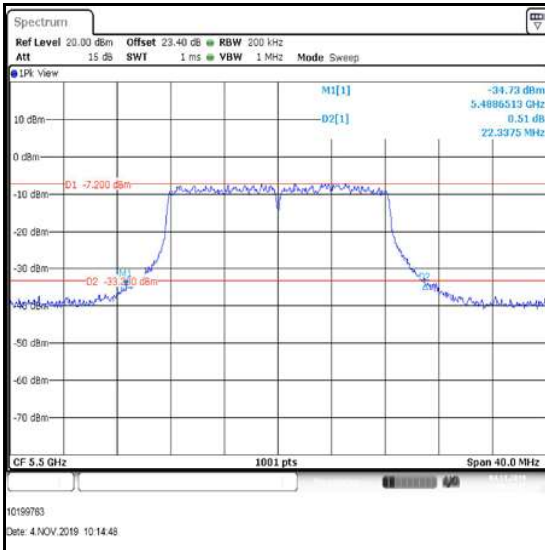

Bottom Channel

Top Channel

**Transmitter 26 dB Emission Bandwidth (5.47-5.725 GHz band) (continued)**

**Results: 802.11a / 20 MHz / MIMO / 2Tx CDD / 64-QAM / 54 Mbps / Port 1**

Channel	Frequency (MHz)	26 dB Emission Bandwidth (MHz)
Bottom	5500	20.780
Middle	5580	22.218
Top	5700	21.259

**Bottom Channel**

**Middle Channel**

**Top Channel**

**Transmitter 26 dB Emission Bandwidth (5.47-5.725 GHz band) (continued)**

**Results: 802.11a / 20 MHz / MIMO / 2Tx CDD / 64-QAM / 54 Mbps / Port 2**

Channel	Frequency (MHz)	26 dB Emission Bandwidth (MHz)
Bottom	5500	22.338
Middle	5580	21.858
Top	5700	21.858

**Bottom Channel**

**Middle Channel**

**Top Channel**

**Transmitter 26 dB Emission Bandwidth (5.47-5.725 GHz band) (continued)**

**Results: 802.11n / 20 MHz / MIMO / 2Tx CDD / BPSK / MCS0 / Port 1**

Channel	Frequency (MHz)	26 dB Emission Bandwidth (MHz)
Bottom	5500	22.578
Middle	5580	22.338
Top	5700	22.538