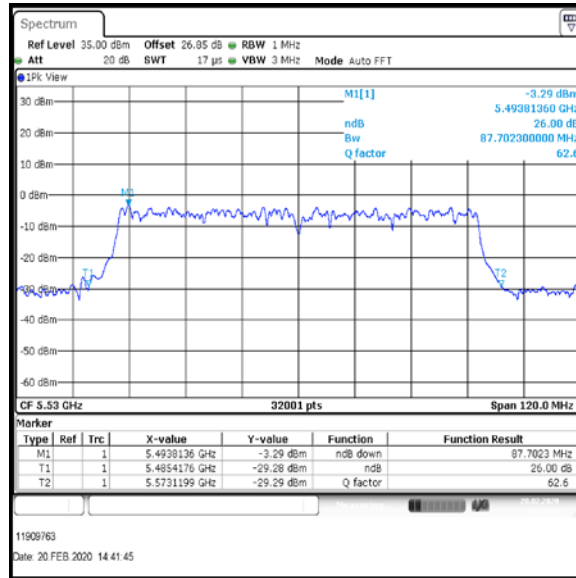

Bottom Channel

Middle Channel

Top Channel

Result: Pass

Transmitter 26 dB Emission Bandwidth (continued)

Results: 802.11ac / HT40 / MCS7 / MIMO / Port 1+2 / Port 2 / PWL 12 / 9 dBi Antenna

Channel	Frequency (MHz)	26dB Emission Bandwidth (MHz)
Bottom	5510	42.111
Middle	5590	43.15
Top	5670	42.456

Bottom Channel

Middle Channel

Top Channel

Result: Pass

Transmitter 26 dB Emission Bandwidth (continued)

Results: 802.11ac / HT80 / MCS5 / MIMO / Port 1+2 / Port 2 / PWL 9 / 9 dBi Antenna

Channel	Frequency (MHz)	26dB Emission Bandwidth (MHz)
Bottom	5530	87.702

Bottom Channel

Result: **Pass**

Transmitter 26 dB Emission Bandwidth (continued)

Results: 802.11ac / HT80 / MCS5 / MIMO / Port 1+2 / Port 1 / PWL 9 / 9 dBi Antenna

Channel	Frequency (MHz)	26dB Emission Bandwidth (MHz)
Bottom	5530	87.08

Bottom Channel

Result: **Pass**

Transmitter 26 dB Emission Bandwidth (continued)

Results: 802.11ac / HT80 / MCS5 / MIMO / Port 1+2 / Port 2 / PWL 12 / 9 dBi Antenna

Channel	Frequency (MHz)	26dB Emission Bandwidth (MHz)
Top	5610	90.886