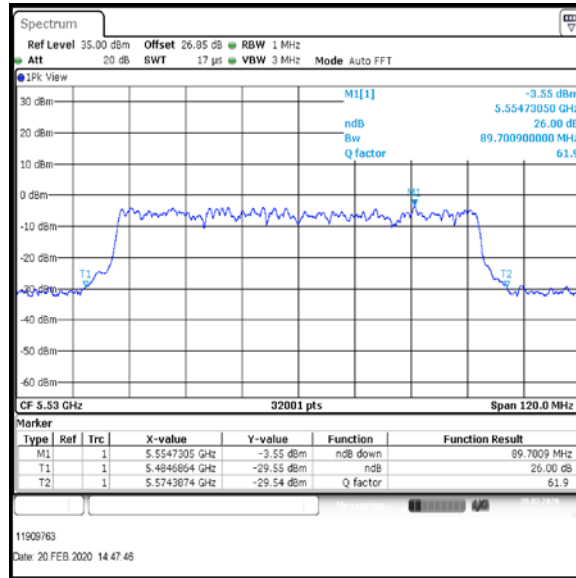

Top Channel

Result: **Pass**

Transmitter 26 dB Emission Bandwidth (continued)

Results: 802.11ac / HT80 / MCS5 / MIMO / Port 1+2 / Port 1 / PWL 12 / 9 dBi Antenna

Channel	Frequency (MHz)	26dB Emission Bandwidth (MHz)
Top	5610	87.624

Top Channel

Result: **Pass**

Transmitter 26 dB Emission Bandwidth (continued)

Results: 802.11ac / HT80 / MCS9 / MIMO / Port 1+2 / Port 1 / PWL 9 / 9 dBi Antenna

Channel	Frequency (MHz)	26dB Emission Bandwidth (MHz)
Bottom	5530	88.467

Bottom Channel

Result: **Pass**

Transmitter 26 dB Emission Bandwidth (continued)

Results: 802.11ac / HT80 / MCS9 / MIMO / Port 1+2 / Port 2 / PWL 9 / 9 dBi Antenna

Channel	Frequency (MHz)	26dB Emission Bandwidth (MHz)
Bottom	5530	89.701