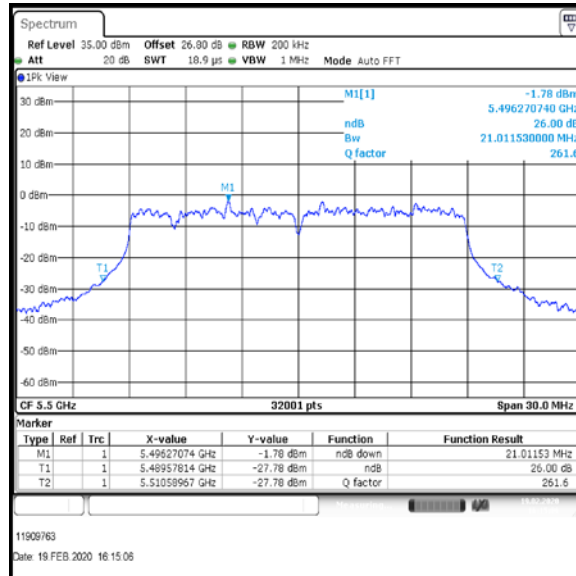

Transmitter 26 dB Emission Bandwidth (continued)

Results: 802.11ac / HT20 / MCS3 / MIMO / Port 1+2+3 / Port 3 / PWL 13 / 9 dBi Antenna

Channel	Frequency (MHz)	26dB Emission Bandwidth (MHz)
Bottom	5500	21.012

Bottom Channel

Result: **Pass**