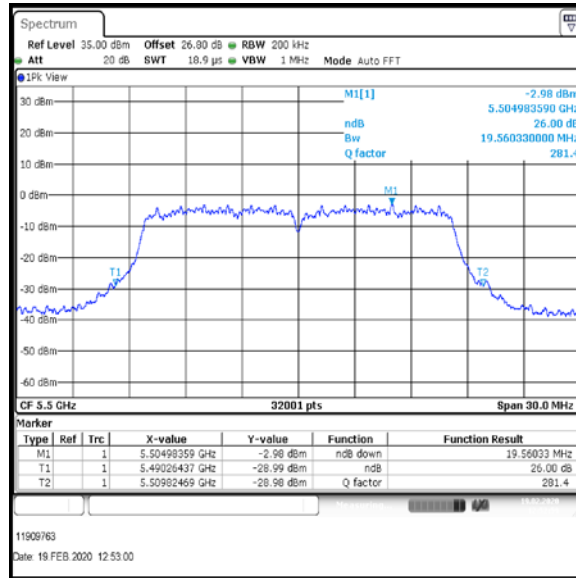

Bottom+1 Channel

Middle Channel

Top Channel

Result: Pass

Transmitter 26 dB Emission Bandwidth (continued)

Results: 802.11a / 20 MHz / 12Mbit / MIMO / Port 1+2+3 / Port 3 / PWL 16 / 9 dBi Antenna

Channel	Frequency (MHz)	26dB Emission Bandwidth (MHz)
Bottom+1	5520	19.07
Middle	5580	19.33
Top	5700	19.191

Bottom+1 Channel

Middle Channel

Top Channel

Result: Pass

Transmitter 26 dB Emission Bandwidth (continued)

Results: 802.11a / 20 MHz / 9Mbit / MIMO / Port 1+2+3 / Port 1 / PWL 13 / 9 dBi Antenna

Channel	Frequency (MHz)	26dB Emission Bandwidth (MHz)
Bottom	5500	19.56

Bottom Channel

Result: **Pass**

Transmitter 26 dB Emission Bandwidth (continued)

Results: 802.11a / 20 MHz / 9Mbit / MIMO / Port 1+2+3 / Port 2 / PWL 13 / 9 dBi Antenna

Channel	Frequency (MHz)	26dB Emission Bandwidth (MHz)
Bottom	5500	19.404