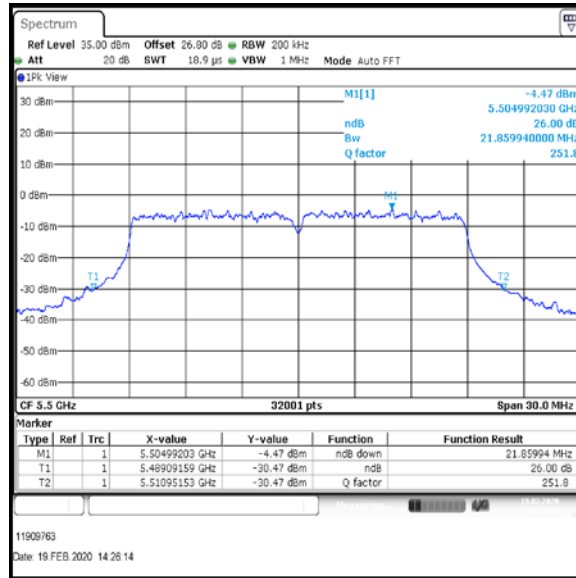

Transmitter 26 dB Emission Bandwidth (continued)

Results: 802.11n / HT20 / MCS3 / MIMO / Port 1+2+3 / Port 3 / PWL 13 / 9 dBi Antenna

Channel	Frequency (MHz)	26dB Emission Bandwidth (MHz)
Bottom	5500	21.86

Bottom Channel

Result: **Pass**