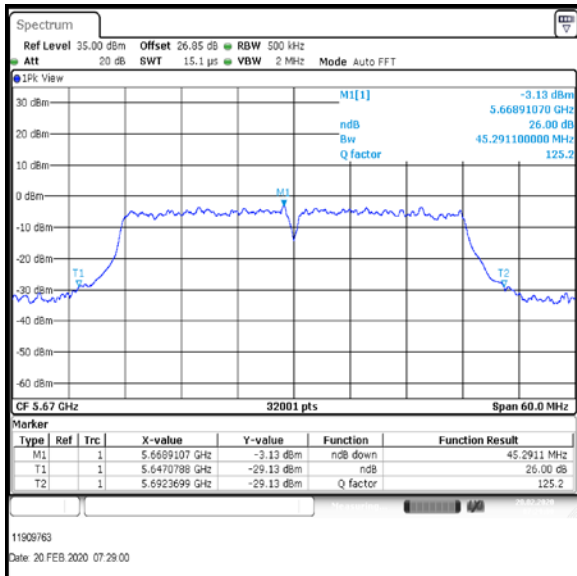

Bottom Channel

Middle Channel

Top Channel

Result: Pass

Transmitter 26 dB Emission Bandwidth (continued)

Results: 802.11n / HT40 / MCS5 / MIMO / Port 1+2+3 / Port 3 / PWL 13 / 9 dBi Antenna

Channel	Frequency (MHz)	26dB Emission Bandwidth (MHz)
Bottom	5510	44.389
Middle	5590	44.832
Top	5670	45.291

Bottom Channel

Middle Channel

Top Channel

Result: Pass