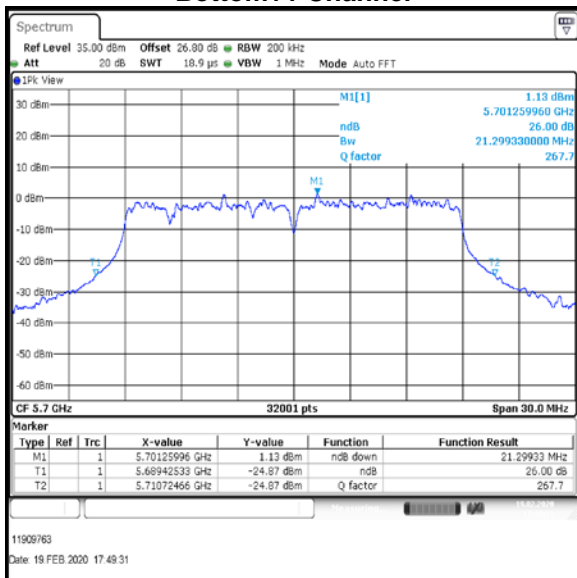

Top Channel

Result: Pass