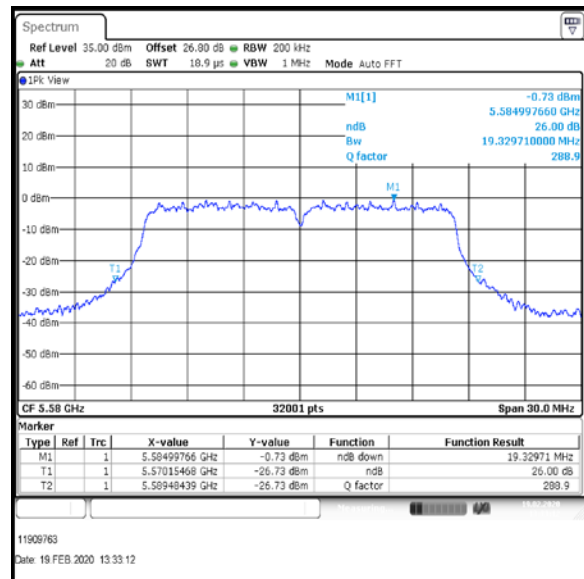

Bottom+1 Channel

Middle Channel

Top Channel

Result: Pass

Transmitter 26 dB Emission Bandwidth (continued)

Results: 802.11a / 20 MHz / 12Mbit / MIMO / Port 1+2+3 / Port 2 / PWL 16 / 9 dBi Antenna

Channel	Frequency (MHz)	26dB Emission Bandwidth (MHz)
Bottom+1	5520	19.181
Middle	5580	19.279
Top	5700	19.166

Bottom+1 Channel

Middle Channel

Top Channel

Result: Pass

Transmitter 26 dB Emission Bandwidth (continued)

Results: 802.11a / 20 MHz / 12Mbit / MIMO / Port 1+2+3 / Port 3 / PWL 16 / 9 dBi Antenna

Channel	Frequency (MHz)	26dB Emission Bandwidth (MHz)
Bottom+1	5520	19.07
Middle	5580	19.33
Top	5700	19.191

Bottom+1 Channel

Middle Channel

Top Channel

Result: Pass

Transmitter 26 dB Emission Bandwidth (continued)

Results: 802.11a / 20 MHz / 9Mbit / MIMO / Port 1+2+3 / Port 1 / PWL 13 / 9 dBi Antenna

Channel	Frequency (MHz)	26dB Emission Bandwidth (MHz)
Bottom	5500	19.56