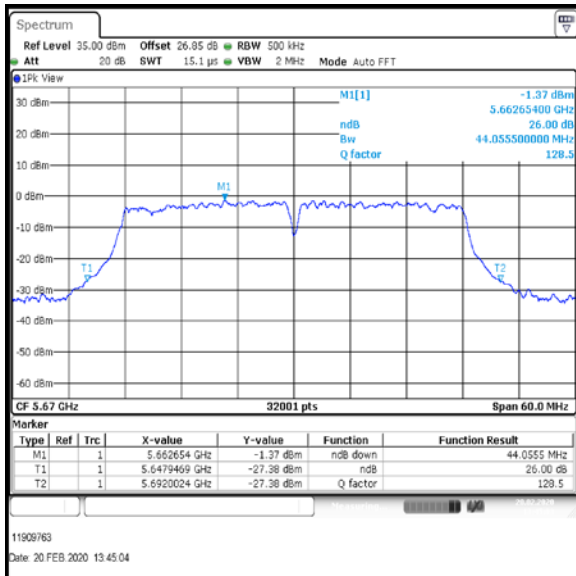

Transmitter 26 dB Emission Bandwidth (continued)

Results: 802.11n / HT40 / MCS7 / MIMO / Port 1+2 / Port 1 / PWL 12 / 9 dBi Antenna

Channel	Frequency (MHz)	26dB Emission Bandwidth (MHz)
Bottom	5510	44.282
Middle	5590	44.258
Top	5670	44.056

Bottom Channel

Middle Channel

Top Channel

Result: Pass

Transmitter 26 dB Emission Bandwidth (continued)

Results: 802.11n / HT40 / MCS7 / MIMO / Port 1+2 / Port 2 / PWL 12 / 9 dBi Antenna

Channel	Frequency (MHz)	26dB Emission Bandwidth (MHz)
Bottom	5510	43.988
Middle	5590	43.93
Top	5670	43.915