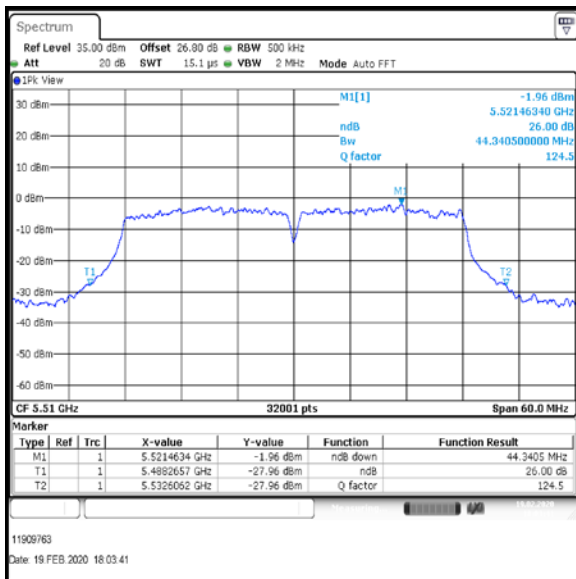

Bottom Channel

Middle Channel

Top Channel

Result: Pass

Transmitter 26 dB Emission Bandwidth (continued)

Results: 802.11n / HT40 / MCS5 / MIMO / Port 1+2+3 / Port 1 / PWL 13 / 9 dBi Antenna

Channel	Frequency (MHz)	26dB Emission Bandwidth (MHz)
Bottom	5510	44.341
Middle	5590	43.936
Top	5670	42.934