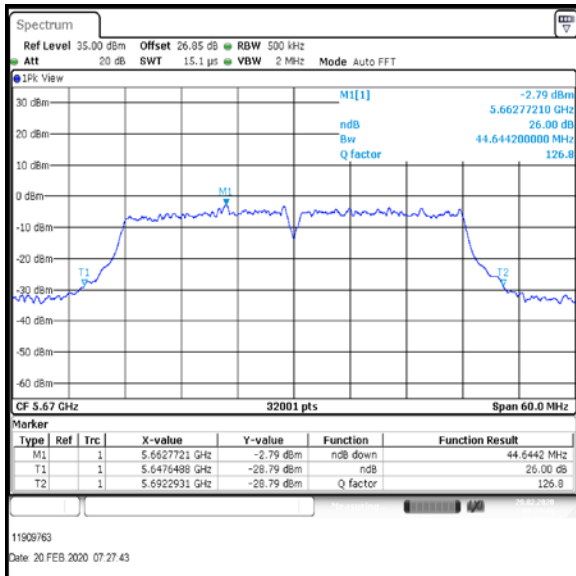

Top Channel

Result: Pass