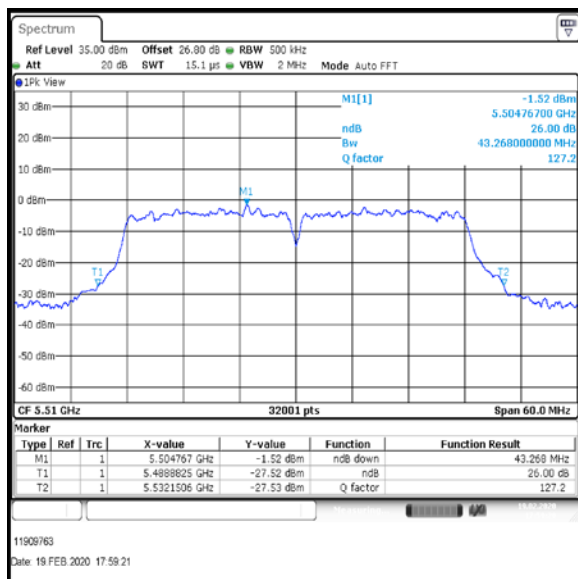

Bottom+1 Channel

Middle Channel

Top Channel

Result: Pass

Transmitter 26 dB Emission Bandwidth (continued)

Results: 802.11n / HT40 / MCS3 / MIMO / Port 1+2+3 / Port 1 / PWL 13 / 9 dBi Antenna

Channel	Frequency (MHz)	26dB Emission Bandwidth (MHz)
Bottom	5510	43.268
Middle	5590	42.329
Top	5670	43.403