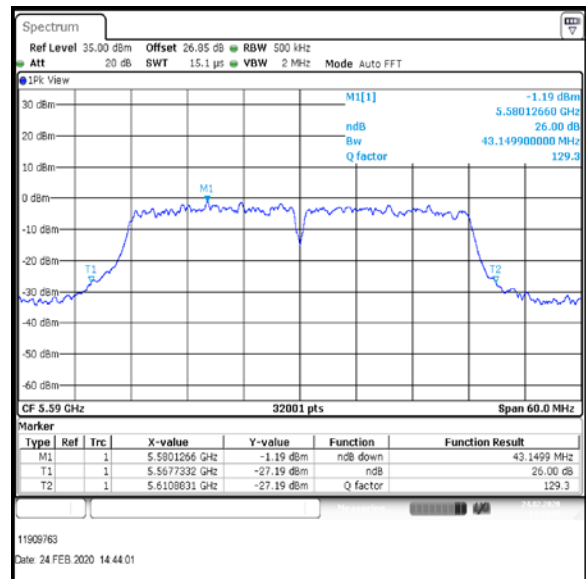

Bottom Channel

Middle Channel

Top Channel

Result: Pass

Transmitter 26 dB Emission Bandwidth (continued)

Results: 802.11ac / HT40 / MCS7 / MIMO / Port 1+2 / Port 2 / PWL 12 / 9 dBi Antenna

Channel	Frequency (MHz)	26dB Emission Bandwidth (MHz)
Bottom	5510	42.111
Middle	5590	43.15
Top	5670	42.456

Bottom Channel

Middle Channel

Top Channel

Result: Pass

Transmitter 26 dB Emission Bandwidth (continued)

Results: 802.11ac / HT80 / MCS5 / MIMO / Port 1+2 / Port 2 / PWL 9 / 9 dBi Antenna

Channel	Frequency (MHz)	26dB Emission Bandwidth (MHz)
Bottom	5530	87.702