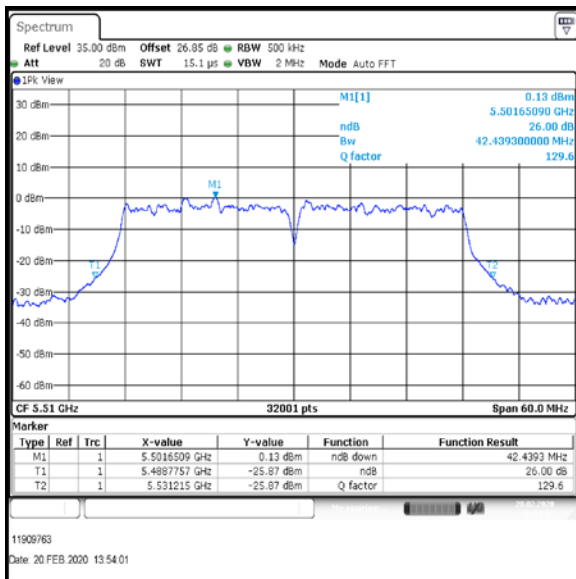

Bottom Channel

Middle Channel

Top Channel

Result: Pass

Transmitter 26 dB Emission Bandwidth (continued)

Results: 802.11ac / HT40 / MCS7 / MIMO / Port 1+2 / Port 1 / PWL 12 / 9 dBi Antenna

Channel	Frequency (MHz)	26dB Emission Bandwidth (MHz)
Bottom	5510	42.439
Middle	5590	43.307
Top	5670	43.124

Bottom Channel

Middle Channel

Top Channel

Result: Pass

Transmitter 26 dB Emission Bandwidth (continued)

Results: 802.11ac / HT40 / MCS7 / MIMO / Port 1+2 / Port 2 / PWL 12 / 9 dBi Antenna

Channel	Frequency (MHz)	26dB Emission Bandwidth (MHz)
Bottom	5510	42.111
Middle	5590	43.15
Top	5670	42.456