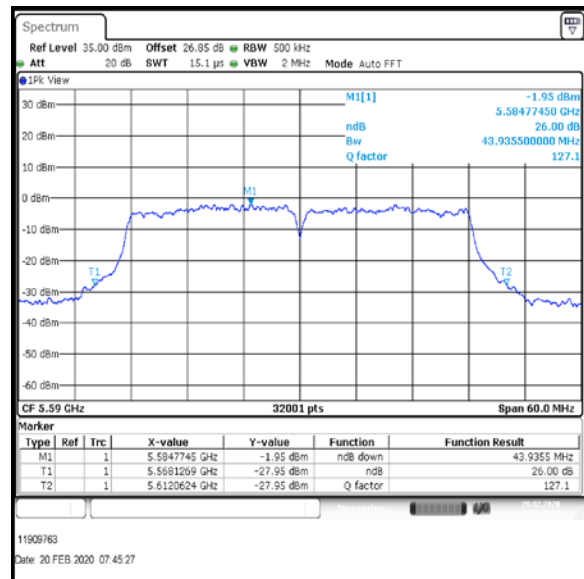

Middle Channel