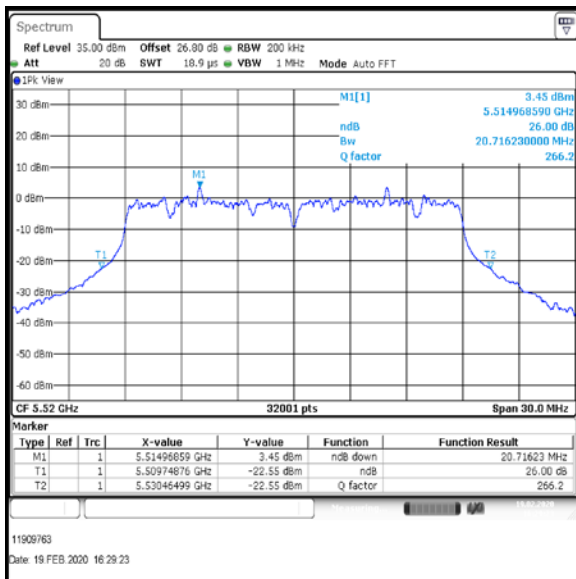

Transmitter 26 dB Emission Bandwidth (continued)

Results: 802.11ac / HT20 / MCS3 / MIMO / Port 1+2+3 / Port 1 / PWL 16 / 9 dBi Antenna

Channel	Frequency (MHz)	26dB Emission Bandwidth (MHz)
Bottom+1	5520	20.716
Middle	5580	20.19
Top	5700	20.361

Bottom+1 Channel