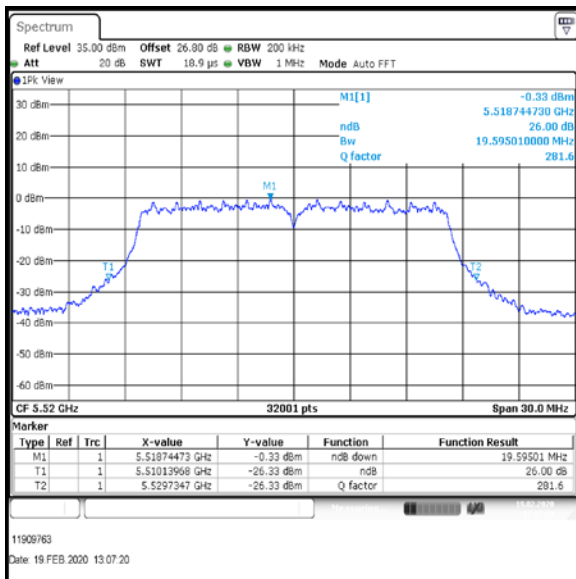

Bottom Channel

Result: **Pass**

Transmitter 26 dB Emission Bandwidth (continued)

Results: 802.11a / 20 MHz / 9Mbit / MIMO / Port 1+2+3 / Port 1 / PWL 16 / 9 dBi Antenna

Channel	Frequency (MHz)	26dB Emission Bandwidth (MHz)
Bottom+1	5520	18.999
Middle	5580	19.996
Top	5700	19.428

Bottom+1 Channel

Middle Channel

Top Channel

Result: Pass

Transmitter 26 dB Emission Bandwidth (continued)

Results: 802.11a / 20 MHz / 9Mbit / MIMO / Port 1+2+3 / Port 2 / PWL 16 / 9 dBi Antenna

Channel	Frequency (MHz)	26dB Emission Bandwidth (MHz)
Bottom+1	5520	19.595
Middle	5580	19.337
Top	5700	19.307

Bottom+1 Channel

Middle Channel

Top Channel

Result: Pass

Transmitter 26 dB Emission Bandwidth (continued)

Results: 802.11a / 20 MHz / 9Mbit / MIMO / Port 1+2+3 / Port 3 / PWL 16 / 9 dBi Antenna

Channel	Frequency (MHz)	26dB Emission Bandwidth (MHz)
Bottom+1	5520	19.426
Middle	5580	19.633
Top	5700	19.687