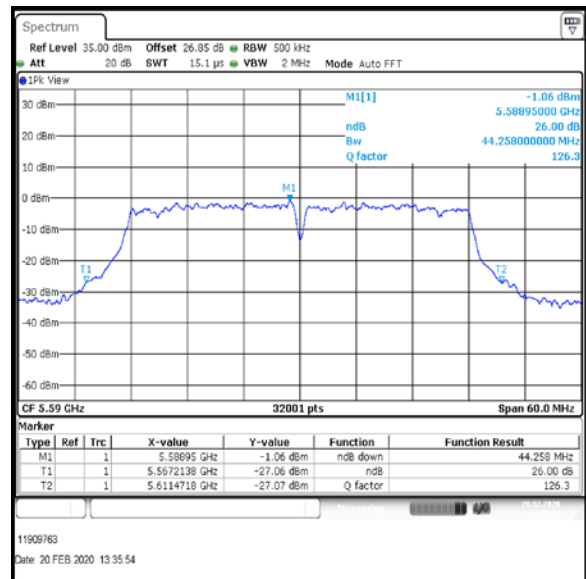

Middle Channel