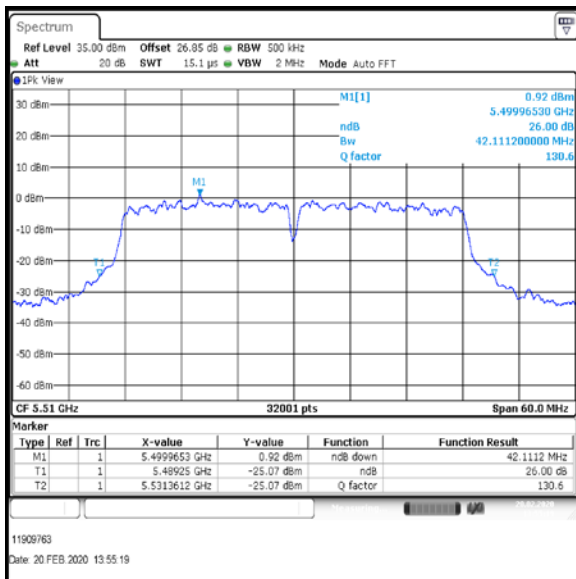

Bottom Channel

Middle Channel

Top Channel

Result: Pass

Transmitter 26 dB Emission Bandwidth (continued)

Results: 802.11ac / HT40 / MCS7 / MIMO / Port 1+2 / Port 1 / PWL 12 / 9 dBi Antenna

Channel	Frequency (MHz)	26dB Emission Bandwidth (MHz)
Bottom	5510	42.439
Middle	5590	43.307
Top	5670	43.124

Bottom Channel

Middle Channel

Top Channel

Result: Pass

Transmitter 26 dB Emission Bandwidth (continued)

Results: 802.11ac / HT40 / MCS7 / MIMO / Port 1+2 / Port 2 / PWL 12 / 9 dBi Antenna

Channel	Frequency (MHz)	26dB Emission Bandwidth (MHz)
Bottom	5510	42.111
Middle	5590	43.15
Top	5670	42.456

Bottom Channel

Middle Channel

Top Channel

Result: Pass

Transmitter 26 dB Emission Bandwidth (continued)

Results: 802.11ac / HT80 / MCS5 / MIMO / Port 1+2 / Port 2 / PWL 9 / 9 dBi Antenna

Channel	Frequency (MHz)	26dB Emission Bandwidth (MHz)
Bottom	5530	87.702

Bottom Channel

Result: **Pass**

Transmitter 26 dB Emission Bandwidth (continued)

Results: 802.11ac / HT80 / MCS5 / MIMO / Port 1+2 / Port 1 / PWL 9 / 9 dBi Antenna

Channel	Frequency (MHz)	26dB Emission Bandwidth (MHz)
Bottom	5530	87.08