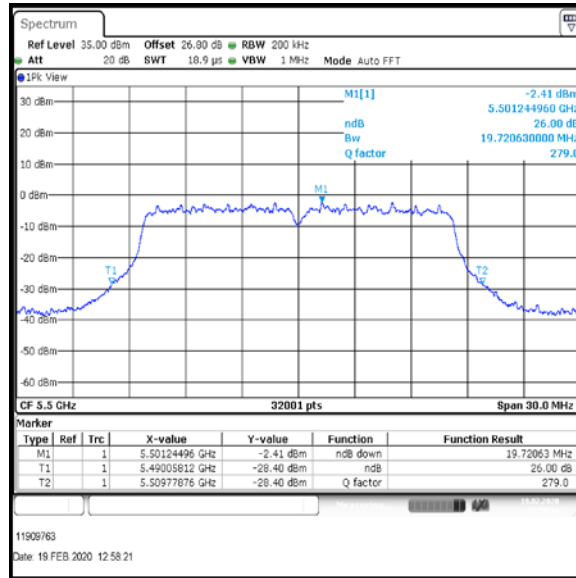

Top Channel

Result: **Pass**

Transmitter 26 dB Emission Bandwidth (continued)

Results: 802.11ac / HT80 / MCS9 / MIMO / Port 1+2 / Port 2 / PWL 12 / 9 dBi Antenna

Channel	Frequency (MHz)	26dB Emission Bandwidth (MHz)
Top	5610	84.837

Top Channel

Result: **Pass**

Transmitter 26 dB Emission Bandwidth (continued)

Results: 802.11a / 20 MHz / 12Mbit / MIMO / Port 1+2+3 / Port 1 / PWL 13 / 9 dBi Antenna

Channel	Frequency (MHz)	26dB Emission Bandwidth (MHz)
Bottom	5500	19.472

Bottom Channel

Result: **Pass**

Transmitter 26 dB Emission Bandwidth (continued)

Results: 802.11a / 20 MHz / 12Mbit / MIMO / Port 1+2+3 / Port 2 / PWL 13 / 9 dBi Antenna

Channel	Frequency (MHz)	26dB Emission Bandwidth (MHz)
Bottom	5500	19.721