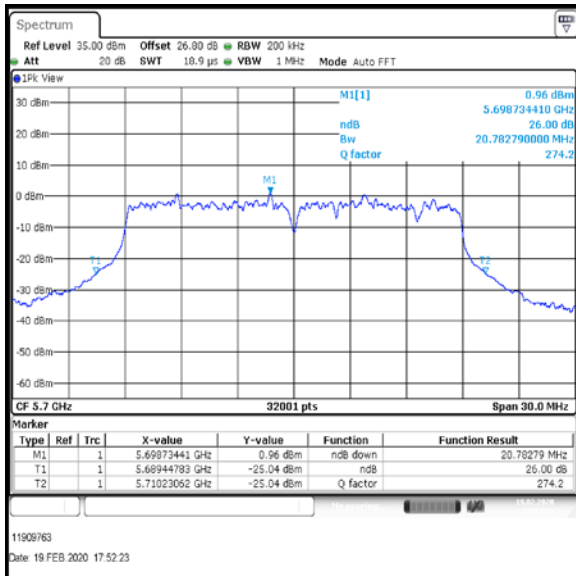

Top Channel

Result: Pass