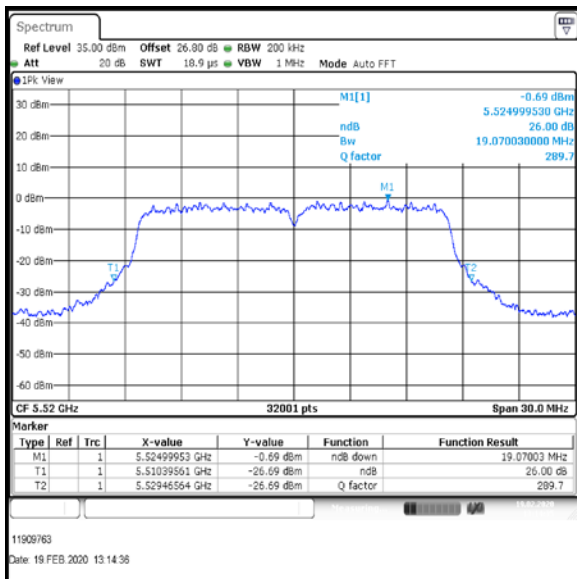

Bottom+1 Channel

Middle Channel

Top Channel

Result: Pass

Transmitter 26 dB Emission Bandwidth (continued)

Results: 802.11a / 20 MHz / 12Mbit / MIMO / Port 1+2+3 / Port 2 / PWL 16 / 9 dBi Antenna

Channel	Frequency (MHz)	26dB Emission Bandwidth (MHz)
Bottom+1	5520	19.181
Middle	5580	19.279
Top	5700	19.166

Bottom+1 Channel

Middle Channel

Top Channel

Result: Pass

Transmitter 26 dB Emission Bandwidth (continued)

Results: 802.11a / 20 MHz / 12Mbit / MIMO / Port 1+2+3 / Port 3 / PWL 16 / 9 dBi Antenna

Channel	Frequency (MHz)	26dB Emission Bandwidth (MHz)
Bottom+1	5520	19.07
Middle	5580	19.33
Top	5700	19.191

Bottom+1 Channel

Middle Channel

Top Channel

Result: Pass

Transmitter 26 dB Emission Bandwidth (continued)

Results: 802.11a / 20 MHz / 9Mbit / MIMO / Port 1+2+3 / Port 1 / PWL 13 / 9 dBi Antenna

Channel	Frequency (MHz)	26dB Emission Bandwidth (MHz)
Bottom	5500	19.56