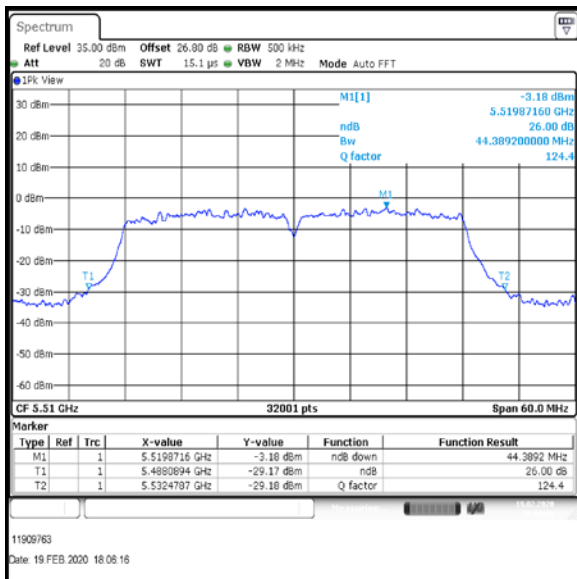

Bottom Channel

Middle Channel

Top Channel

Result: Pass

Transmitter 26 dB Emission Bandwidth (continued)

Results: 802.11n / HT40 / MCS5 / MIMO / Port 1+2+3 / Port 3 / PWL 13 / 9 dBi Antenna

Channel	Frequency (MHz)	26dB Emission Bandwidth (MHz)
Bottom	5510	44.389
Middle	5590	44.832
Top	5670	45.291