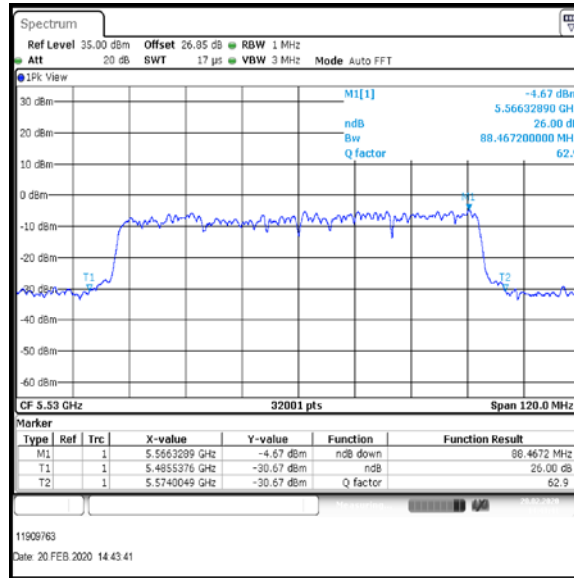

Bottom Channel

Result: **Pass**

Transmitter 26 dB Emission Bandwidth (continued)

Results: 802.11ac / HT80 / MCS5 / MIMO / Port 1+2 / Port 2 / PWL 12 / 9 dBi Antenna

Channel	Frequency (MHz)	26dB Emission Bandwidth (MHz)
Top	5610	90.886

Top Channel

Result: **Pass**

Transmitter 26 dB Emission Bandwidth (continued)

Results: 802.11ac / HT80 / MCS5 / MIMO / Port 1+2 / Port 1 / PWL 12 / 9 dBi Antenna

Channel	Frequency (MHz)	26dB Emission Bandwidth (MHz)
Top	5610	87.624

Top Channel

Result: **Pass**

Transmitter 26 dB Emission Bandwidth (continued)

Results: 802.11ac / HT80 / MCS9 / MIMO / Port 1+2 / Port 1 / PWL 9 / 9 dBi Antenna

Channel	Frequency (MHz)	26dB Emission Bandwidth (MHz)
Bottom	5530	88.467