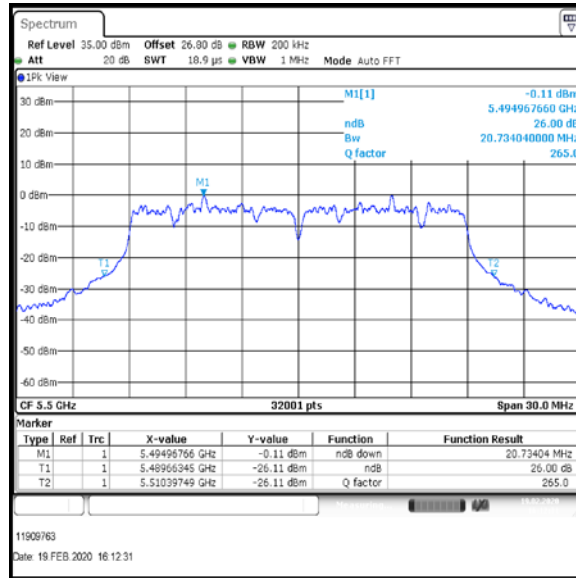

Bottom+1 Channel

Middle Channel

Top Channel

Result: Pass

Transmitter 26 dB Emission Bandwidth (continued)

Results: 802.11ac / HT20 / MCS3 / MIMO / Port 1+2+3 / Port 1 / PWL 13 / 9 dBi Antenna

Channel	Frequency (MHz)	26dB Emission Bandwidth (MHz)
Bottom	5500	20.734