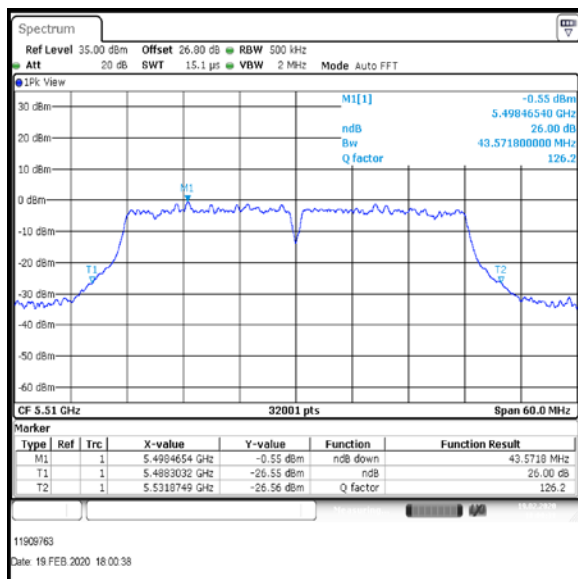

Bottom Channel

Middle Channel

Top Channel

Result: Pass

Transmitter 26 dB Emission Bandwidth (continued)

Results: 802.11n / HT40 / MCS3 / MIMO / Port 1+2+3 / Port 2 / PWL 13 / 9 dBi Antenna

Channel	Frequency (MHz)	26dB Emission Bandwidth (MHz)
Bottom	5510	43.572
Middle	5590	42.614
Top	5670	43.084