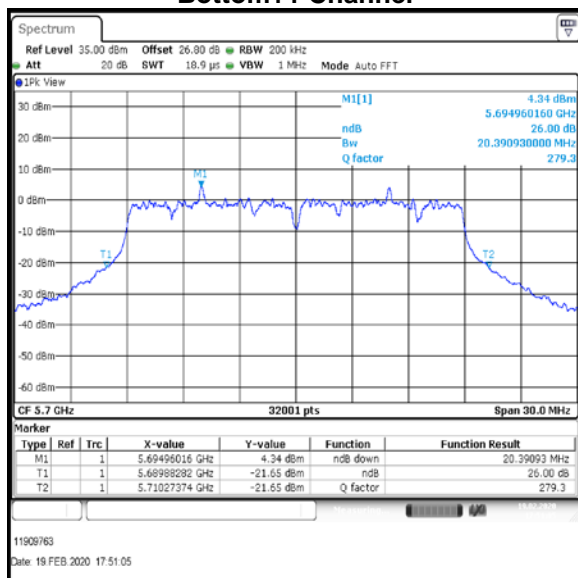

Top Channel

Result: Pass