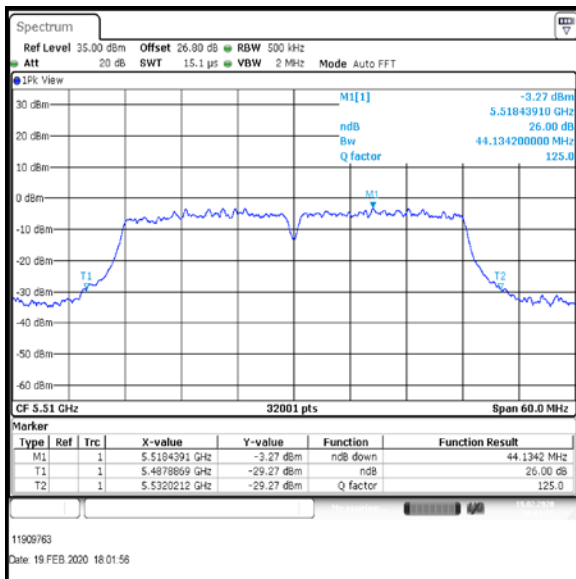

Bottom Channel

Middle Channel

Top Channel

Result: Pass

Transmitter 26 dB Emission Bandwidth (continued)

Results: 802.11n / HT40 / MCS3 / MIMO / Port 1+2+3 / Port 3 / PWL 13 / 9 dBi Antenna

Channel	Frequency (MHz)	26dB Emission Bandwidth (MHz)
Bottom	5510	44.134
Middle	5590	44.539
Top	5670	43.296