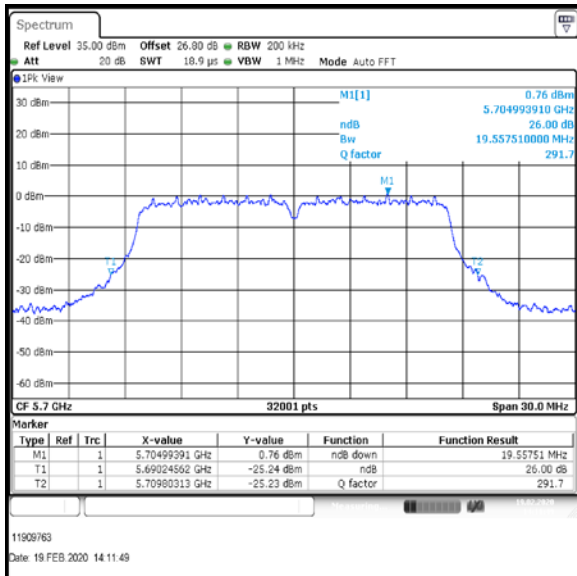

Bottom Channel

Result: **Pass**

Transmitter 26 dB Emission Bandwidth (continued)

Results: 802.11a / 20 MHz / 12Mbit / MIMO / Port 1+2+3 / Port 3 / PWL 13 / 9 dBi Antenna

Channel	Frequency (MHz)	26dB Emission Bandwidth (MHz)
Bottom	5500	19.384

Bottom Channel

Result: **Pass**

Transmitter 26 dB Emission Bandwidth (continued)

Results: 802.11a / 20 MHz / 12Mbit / MIMO / Port 1+2+3 / Port 1 / PWL 16 / 9 dBi Antenna

Channel	Frequency (MHz)	26dB Emission Bandwidth (MHz)
Bottom+1	5520	19.585
Middle	5580	19.463
Top	5700	19.558

Bottom+1 Channel

Middle Channel

Top Channel

Result: Pass

Transmitter 26 dB Emission Bandwidth (continued)

Results: 802.11a / 20 MHz / 12Mbit / MIMO / Port 1+2+3 / Port 2 / PWL 16 / 9 dBi Antenna

Channel	Frequency (MHz)	26dB Emission Bandwidth (MHz)
Bottom+1	5520	19.181
Middle	5580	19.279
Top	5700	19.166