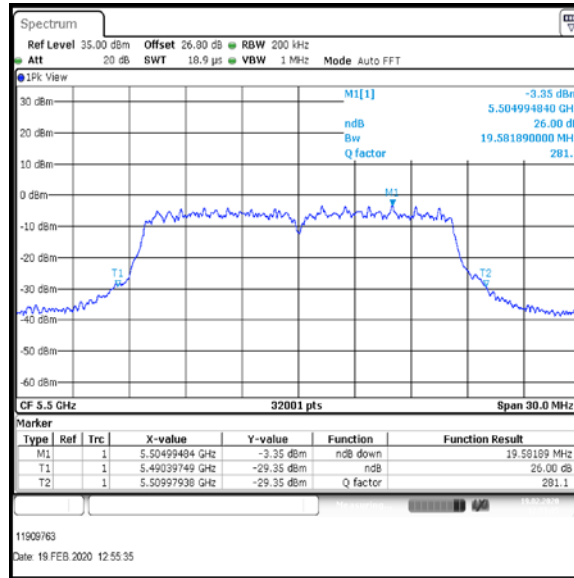

Bottom+1 Channel

Middle Channel

Top Channel

Result: Pass

Transmitter 26 dB Emission Bandwidth (continued)

Results: 802.11a / 20 MHz / 9Mbit / MIMO / Port 1+2+3 / Port 1 / PWL 13 / 9 dBi Antenna

Channel	Frequency (MHz)	26dB Emission Bandwidth (MHz)
Bottom	5500	19.56

Bottom Channel

Result: **Pass**

Transmitter 26 dB Emission Bandwidth (continued)

Results: 802.11a / 20 MHz / 9Mbit / MIMO / Port 1+2+3 / Port 2 / PWL 13 / 9 dBi Antenna

Channel	Frequency (MHz)	26dB Emission Bandwidth (MHz)
Bottom	5500	19.404

Bottom Channel

Result: **Pass**

Transmitter 26 dB Emission Bandwidth (continued)

Results: 802.11a / 20 MHz / 9Mbit / MIMO / Port 1+2+3 / Port 3 / PWL 13 / 9 dBi Antenna

Channel	Frequency (MHz)	26dB Emission Bandwidth (MHz)
Bottom	5500	19.582