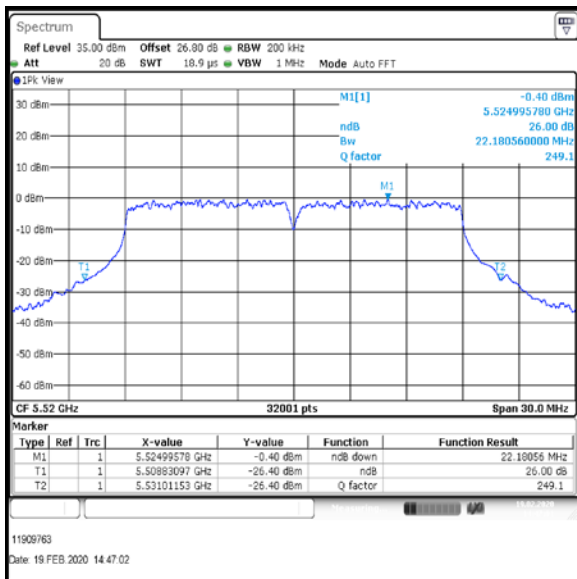

Transmitter 26 dB Emission Bandwidth (continued)

Results: 802.11n / HT20 / MCS7 / MIMO / Port 1+2+3 / Port 1 / PWL 16 / 9 dBi Antenna

Channel	Frequency (MHz)	26dB Emission Bandwidth (MHz)
Bottom+1	5520	22.181
Middle	5580	22.231
Top	5700	21.697

Bottom+1 Channel