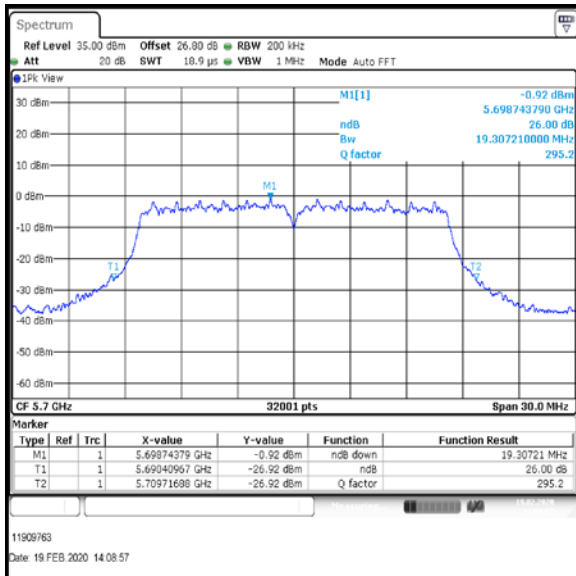

Bottom Channel

Result: **Pass**

Transmitter 26 dB Emission Bandwidth (continued)

Results: 802.11a / 20 MHz / 9Mbit / MIMO / Port 1+2+3 / Port 1 / PWL 16 / 9 dBi Antenna

Channel	Frequency (MHz)	26dB Emission Bandwidth (MHz)
Bottom+1	5520	18.999
Middle	5580	19.996
Top	5700	19.428

Bottom+1 Channel

Middle Channel

Top Channel

Result: Pass

Transmitter 26 dB Emission Bandwidth (continued)

Results: 802.11a / 20 MHz / 9Mbit / MIMO / Port 1+2+3 / Port 2 / PWL 16 / 9 dBi Antenna

Channel	Frequency (MHz)	26dB Emission Bandwidth (MHz)
Bottom+1	5520	19.595
Middle	5580	19.337
Top	5700	19.307

Bottom+1 Channel

Middle Channel

Top Channel

Result: Pass

Transmitter 26 dB Emission Bandwidth (continued)

Results: 802.11a / 20 MHz / 9Mbit / MIMO / Port 1+2+3 / Port 3 / PWL 16 / 9 dBi Antenna

Channel	Frequency (MHz)	26dB Emission Bandwidth (MHz)
Bottom+1	5520	19.426
Middle	5580	19.633
Top	5700	19.687