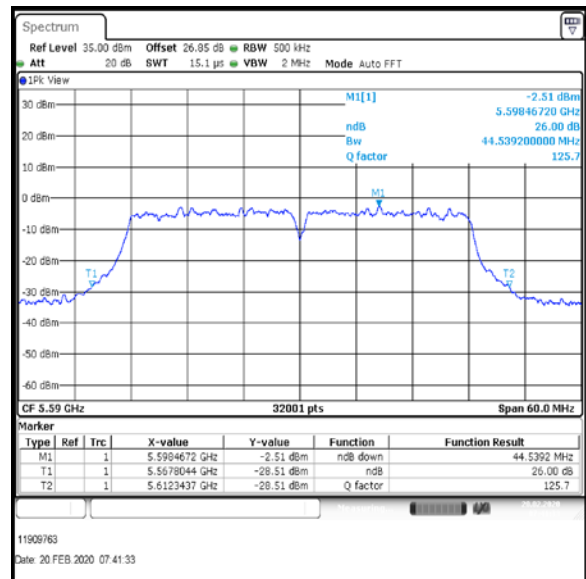

Middle Channel