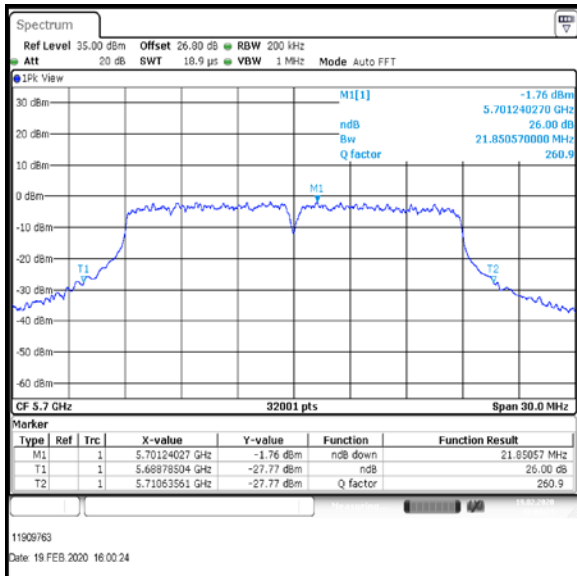

Top Channel

Result: Pass