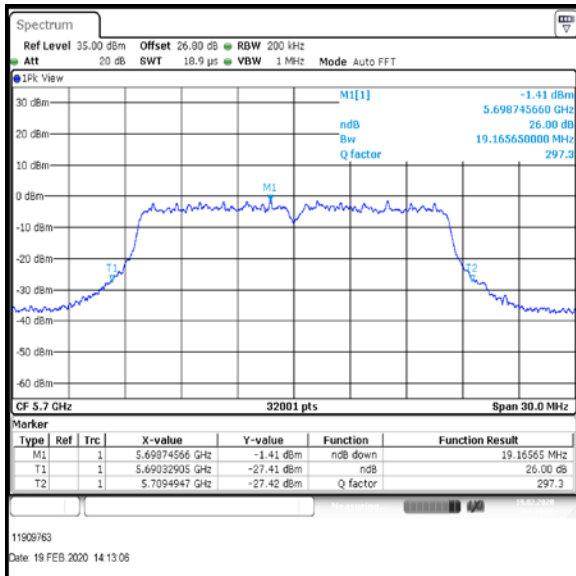

Bottom Channel

Result: **Pass**

Transmitter 26 dB Emission Bandwidth (continued)

Results: 802.11a / 20 MHz / 12Mbit / MIMO / Port 1+2+3 / Port 1 / PWL 16 / 9 dBi Antenna

Channel	Frequency (MHz)	26dB Emission Bandwidth (MHz)
Bottom+1	5520	19.585
Middle	5580	19.463
Top	5700	19.558

Bottom+1 Channel

Middle Channel

Top Channel

Result: Pass

Transmitter 26 dB Emission Bandwidth (continued)

Results: 802.11a / 20 MHz / 12Mbit / MIMO / Port 1+2+3 / Port 2 / PWL 16 / 9 dBi Antenna

Channel	Frequency (MHz)	26dB Emission Bandwidth (MHz)
Bottom+1	5520	19.181
Middle	5580	19.279
Top	5700	19.166

Bottom+1 Channel

Middle Channel

Top Channel

Result: Pass

Transmitter 26 dB Emission Bandwidth (continued)

Results: 802.11a / 20 MHz / 12Mbit / MIMO / Port 1+2+3 / Port 3 / PWL 16 / 9 dBi Antenna

Channel	Frequency (MHz)	26dB Emission Bandwidth (MHz)
Bottom+1	5520	19.07
Middle	5580	19.33
Top	5700	19.191