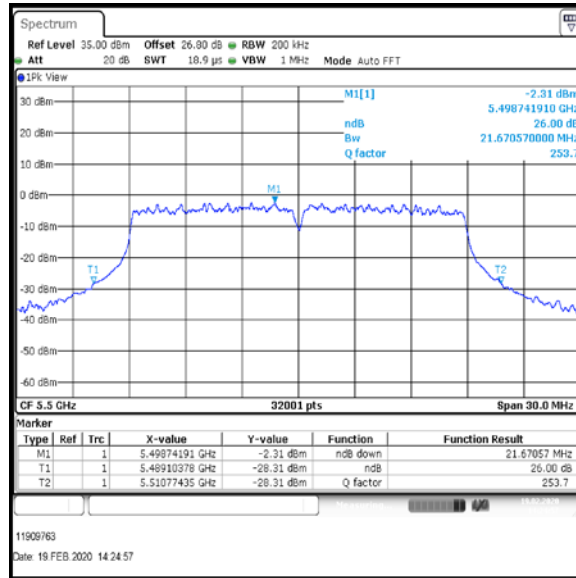

Transmitter 26 dB Emission Bandwidth (continued)

Results: 802.11n / HT20 / MCS3 / MIMO / Port 1+2+3 / Port 2 / PWL 13 / 9 dBi Antenna

Channel	Frequency (MHz)	26dB Emission Bandwidth (MHz)
Bottom	5500	21.671

Bottom Channel

Result: **Pass**