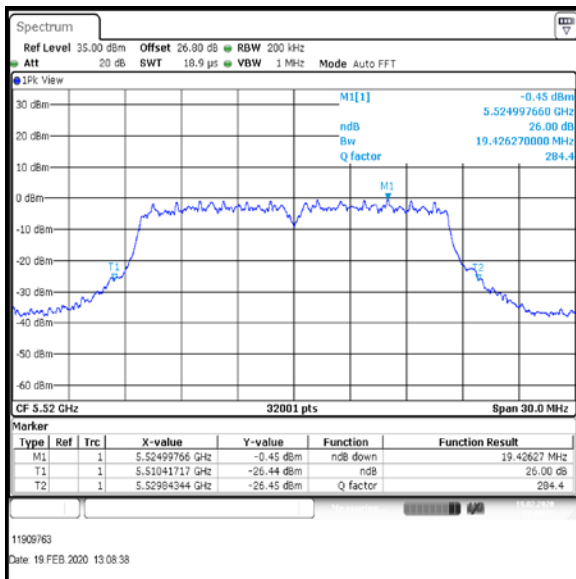

Bottom+1 Channel

Middle Channel

Top Channel

Result: Pass

Transmitter 26 dB Emission Bandwidth (continued)

Results: 802.11a / 20 MHz / 9Mbit / MIMO / Port 1+2+3 / Port 2 / PWL 16 / 9 dBi Antenna

Channel	Frequency (MHz)	26dB Emission Bandwidth (MHz)
Bottom+1	5520	19.595
Middle	5580	19.337
Top	5700	19.307

Bottom+1 Channel

Middle Channel

Top Channel

Result: Pass

Transmitter 26 dB Emission Bandwidth (continued)

Results: 802.11a / 20 MHz / 9Mbit / MIMO / Port 1+2+3 / Port 3 / PWL 16 / 9 dBi Antenna

Channel	Frequency (MHz)	26dB Emission Bandwidth (MHz)
Bottom+1	5520	19.426
Middle	5580	19.633
Top	5700	19.687