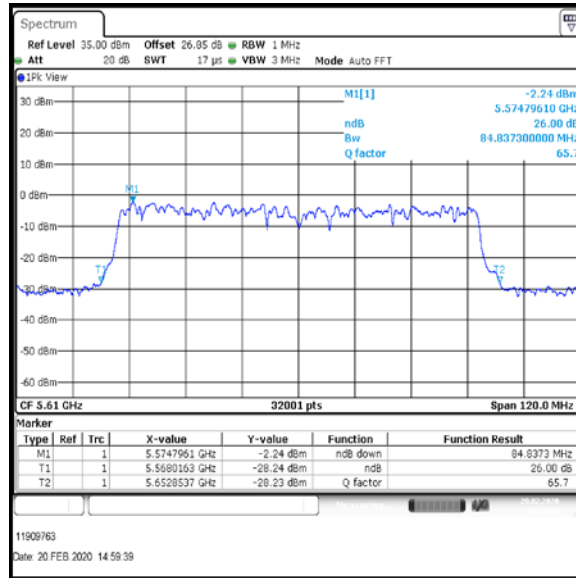

Bottom Channel

Result: **Pass**

Transmitter 26 dB Emission Bandwidth (continued)

Results: 802.11ac / HT80 / MCS9 / MIMO / Port 1+2 / Port 2 / PWL 9 / 9 dBi Antenna

Channel	Frequency (MHz)	26dB Emission Bandwidth (MHz)
Bottom	5530	89.701

Bottom Channel

Result: **Pass**

Transmitter 26 dB Emission Bandwidth (continued)

Results: 802.11ac / HT80 / MCS9 / MIMO / Port 1+2 / Port 1 / PWL 12 / 9 dBi Antenna

Channel	Frequency (MHz)	26dB Emission Bandwidth (MHz)
Top	5610	84.717

Top Channel

Result: **Pass**

Transmitter 26 dB Emission Bandwidth (continued)

Results: 802.11ac / HT80 / MCS9 / MIMO / Port 1+2 / Port 2 / PWL 12 / 9 dBi Antenna

Channel	Frequency (MHz)	26dB Emission Bandwidth (MHz)
Top	5610	84.837