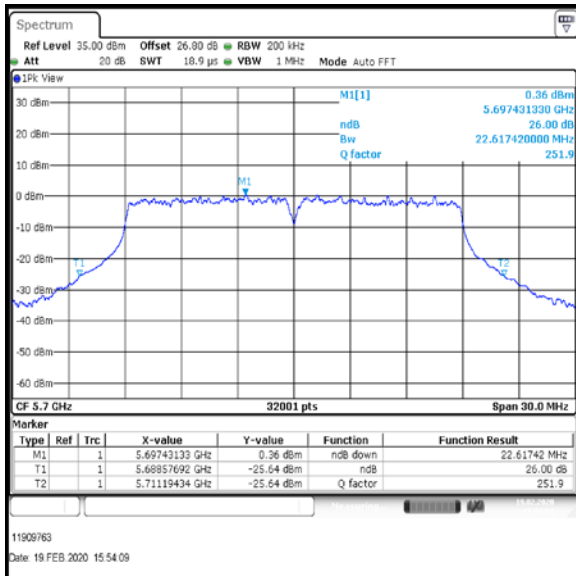

Top Channel

Result: Pass