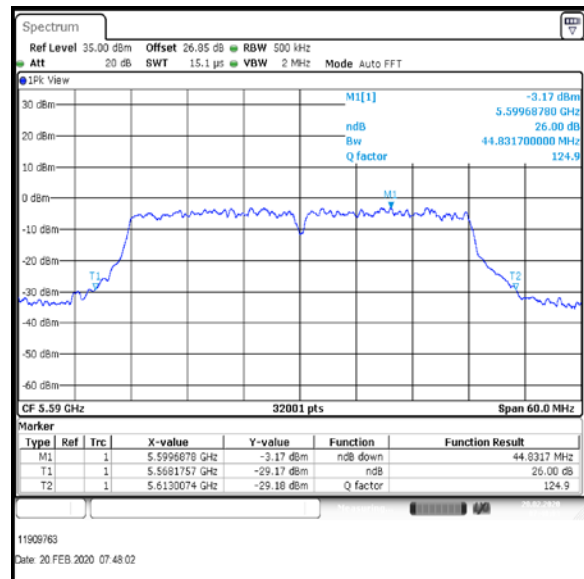

Bottom Channel

Middle Channel

Top Channel

Result: Pass

Transmitter 26 dB Emission Bandwidth (continued)

Results: 802.11n / HT40 / MCS5 / MIMO / Port 1+2+3 / Port 3 / PWL 13 / 9 dBi Antenna

Channel	Frequency (MHz)	26dB Emission Bandwidth (MHz)
Bottom	5510	44.389
Middle	5590	44.832
Top	5670	45.291

Bottom Channel

Middle Channel

Top Channel

Result: Pass