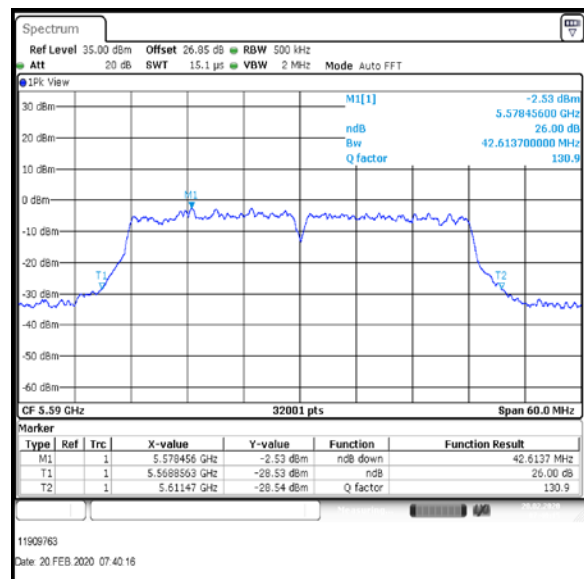

Middle Channel