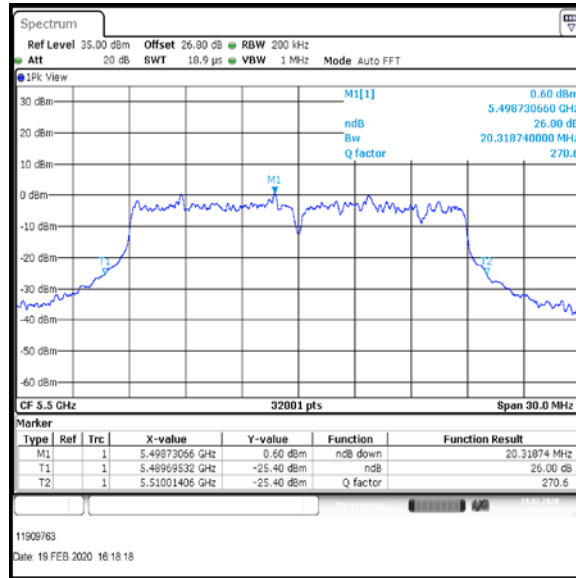

Transmitter 26 dB Emission Bandwidth (continued)

Results: 802.11ac / HT20 / MCS7 / MIMO / Port 1+2+3 / Port 2 / PWL 13 / 9 dBi Antenna

Channel	Frequency (MHz)	26dB Emission Bandwidth (MHz)
Bottom	5500	20.319

Bottom Channel

Result: Pass