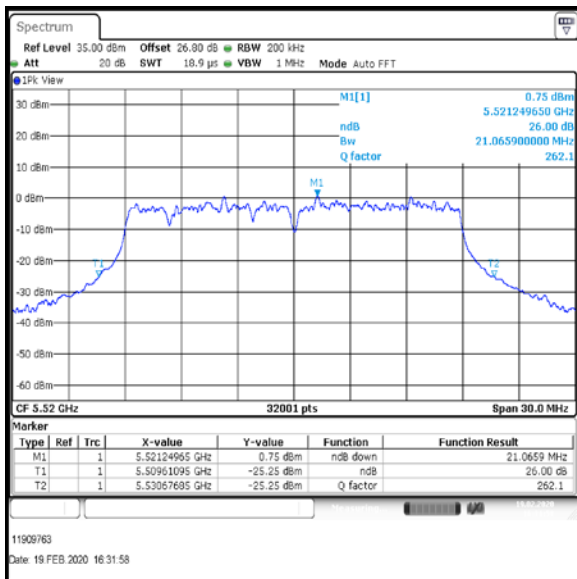

Bottom+1 Channel

Middle Channel

Top Channel

Result: Pass

Transmitter 26 dB Emission Bandwidth (continued)

Results: 802.11ac / HT20 / MCS3 / MIMO / Port 1+2+3 / Port 3 / PWL 16 / 9 dBi Antenna

Channel	Frequency (MHz)	26dB Emission Bandwidth (MHz)
Bottom+1	5520	21.066
Middle	5580	20.914
Top	5700	21.299