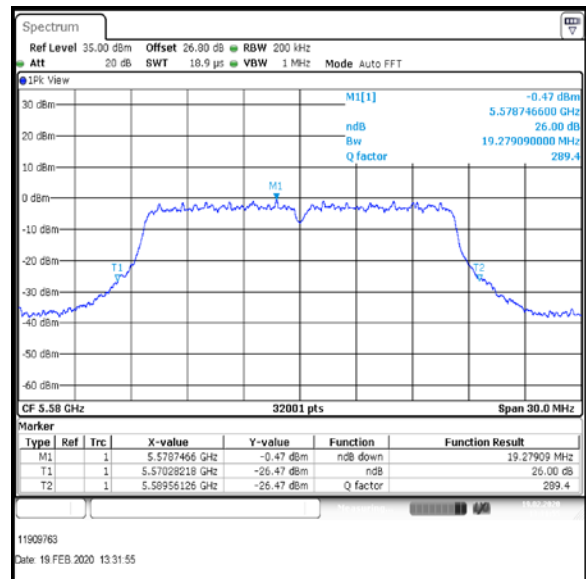

Bottom Channel

Result: **Pass**

Transmitter 26 dB Emission Bandwidth (continued)

Results: 802.11a / 20 MHz / 12Mbit / MIMO / Port 1+2+3 / Port 1 / PWL 16 / 9 dBi Antenna

Channel	Frequency (MHz)	26dB Emission Bandwidth (MHz)
Bottom+1	5520	19.585
Middle	5580	19.463
Top	5700	19.558

Bottom+1 Channel

Middle Channel

Top Channel

Result: Pass

Transmitter 26 dB Emission Bandwidth (continued)

Results: 802.11a / 20 MHz / 12Mbit / MIMO / Port 1+2+3 / Port 2 / PWL 16 / 9 dBi Antenna

Channel	Frequency (MHz)	26dB Emission Bandwidth (MHz)
Bottom+1	5520	19.181
Middle	5580	19.279
Top	5700	19.166

Bottom+1 Channel

Middle Channel

Top Channel

Result: Pass

Transmitter 26 dB Emission Bandwidth (continued)

Results: 802.11a / 20 MHz / 12Mbit / MIMO / Port 1+2+3 / Port 3 / PWL 16 / 9 dBi Antenna

Channel	Frequency (MHz)	26dB Emission Bandwidth (MHz)
Bottom+1	5520	19.07
Middle	5580	19.33
Top	5700	19.191