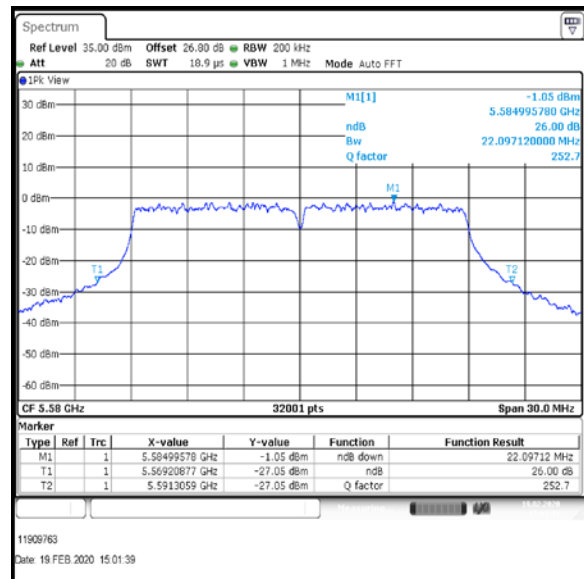

Middle Channel