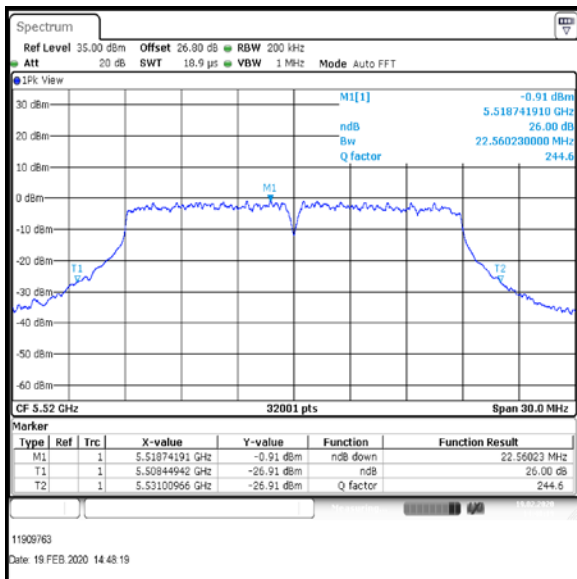

Bottom+1 Channel

Middle Channel

Top Channel

Result: Pass

Transmitter 26 dB Emission Bandwidth (continued)

Results: 802.11n / HT20 / MCS7 / MIMO / Port 1+2+3 / Port 2 / PWL 16 / 9 dBi Antenna

Channel	Frequency (MHz)	26dB Emission Bandwidth (MHz)
Bottom+1	5520	22.56
Middle	5580	21.988
Top	5700	21.851