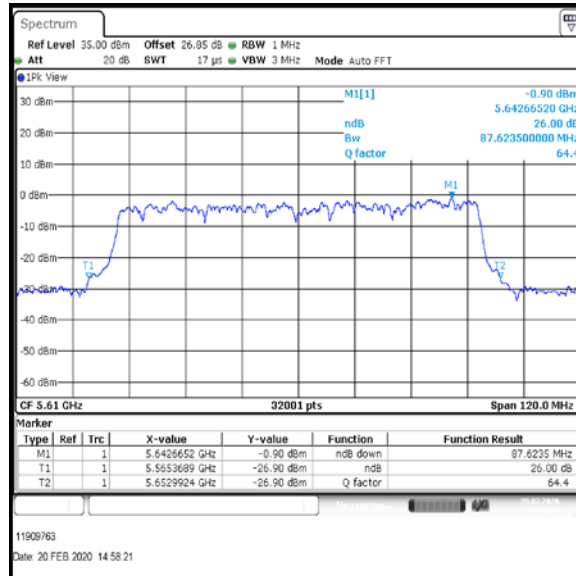

Bottom Channel

Result: **Pass**

Transmitter 26 dB Emission Bandwidth (continued)

Results: 802.11ac / HT80 / MCS5 / MIMO / Port 1+2 / Port 1 / PWL 9 / 9 dBi Antenna

Channel	Frequency (MHz)	26dB Emission Bandwidth (MHz)
Bottom	5530	87.08

Bottom Channel

Result: **Pass**

Transmitter 26 dB Emission Bandwidth (continued)

Results: 802.11ac / HT80 / MCS5 / MIMO / Port 1+2 / Port 2 / PWL 12 / 9 dBi Antenna

Channel	Frequency (MHz)	26dB Emission Bandwidth (MHz)
Top	5610	90.886

Top Channel

Result: **Pass**

Transmitter 26 dB Emission Bandwidth (continued)

Results: 802.11ac / HT80 / MCS5 / MIMO / Port 1+2 / Port 1 / PWL 12 / 9 dBi Antenna

Channel	Frequency (MHz)	26dB Emission Bandwidth (MHz)
Top	5610	87.624