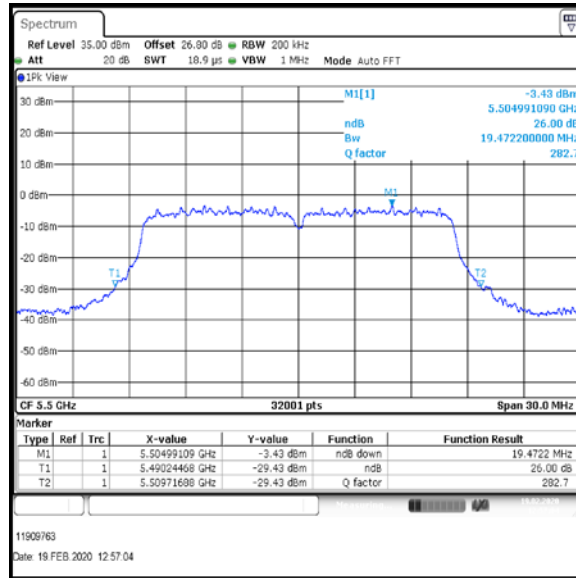

Bottom Channel

Result: **Pass**

Transmitter 26 dB Emission Bandwidth (continued)

Results: 802.11ac / HT80 / MCS9 / MIMO / Port 1+2 / Port 1 / PWL 12 / 9 dBi Antenna

Channel	Frequency (MHz)	26dB Emission Bandwidth (MHz)
Top	5610	84.717

Top Channel

Result: **Pass**

Transmitter 26 dB Emission Bandwidth (continued)

Results: 802.11ac / HT80 / MCS9 / MIMO / Port 1+2 / Port 2 / PWL 12 / 9 dBi Antenna

Channel	Frequency (MHz)	26dB Emission Bandwidth (MHz)
Top	5610	84.837

Top Channel

Result: **Pass**

Transmitter 26 dB Emission Bandwidth (continued)

Results: 802.11a / 20 MHz / 12Mbit / MIMO / Port 1+2+3 / Port 1 / PWL 13 / 9 dBi Antenna

Channel	Frequency (MHz)	26dB Emission Bandwidth (MHz)
Bottom	5500	19.472