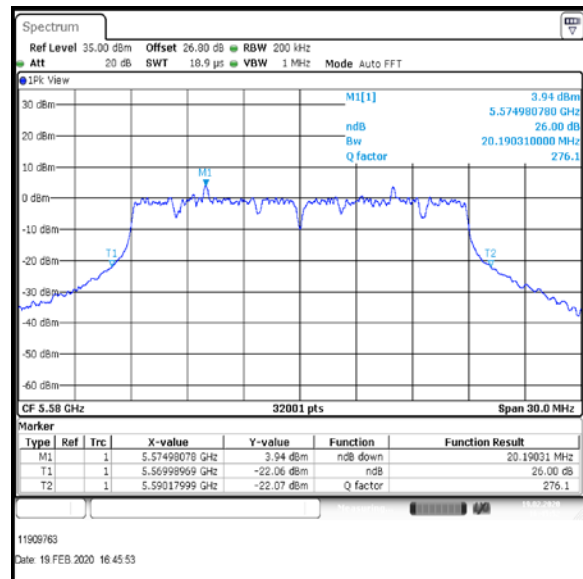

Middle Channel