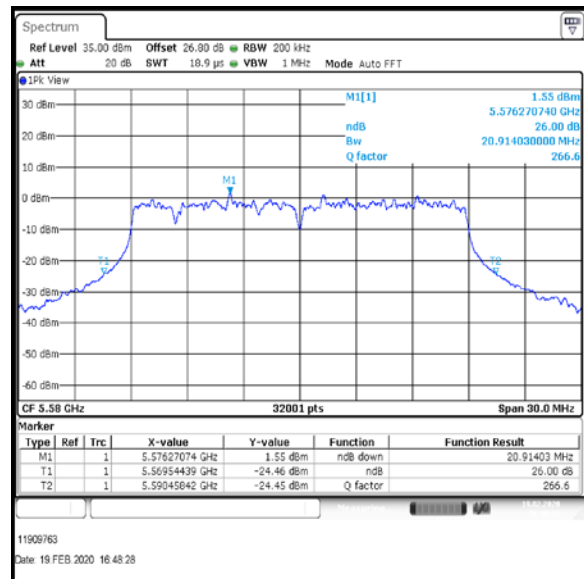

Middle Channel