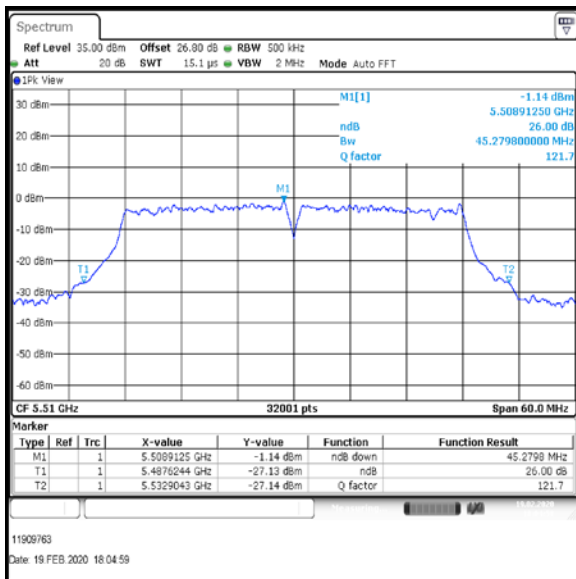

Bottom Channel

Middle Channel

Top Channel

Result: Pass

Transmitter 26 dB Emission Bandwidth (continued)

Results: 802.11n / HT40 / MCS5 / MIMO / Port 1+2+3 / Port 2 / PWL 13 / 9 dBi Antenna

Channel	Frequency (MHz)	26dB Emission Bandwidth (MHz)
Bottom	5510	45.28
Middle	5590	43.877
Top	5670	44.644