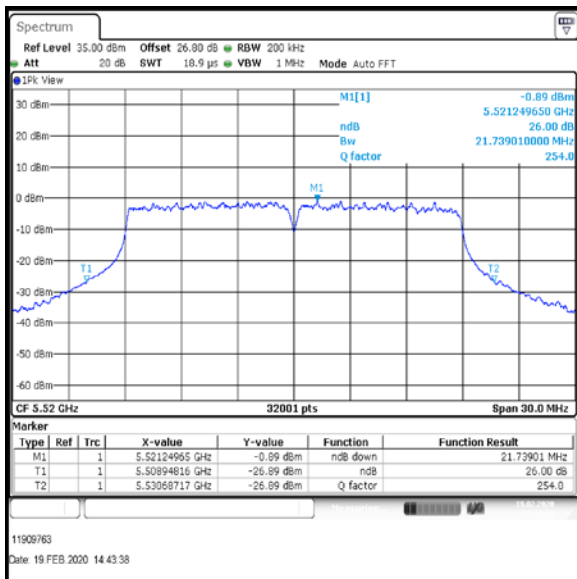

Bottom+1 Channel

Middle Channel

Top Channel

Result: Pass

Transmitter 26 dB Emission Bandwidth (continued)

Results: 802.11n / HT20 / MCS3 / MIMO / Port 1+2+3 / Port 2 / PWL 16 / 9 dBi Antenna

Channel	Frequency (MHz)	26dB Emission Bandwidth (MHz)
Bottom+1	5520	21.739
Middle	5580	22.152
Top	5700	22.314