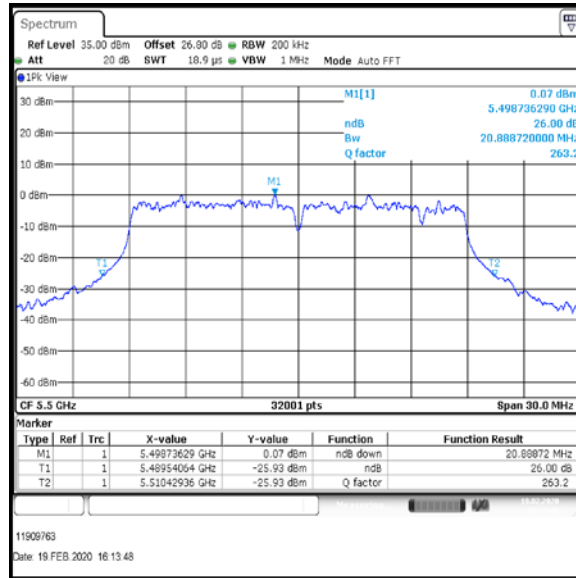

Transmitter 26 dB Emission Bandwidth (continued)

Results: 802.11ac / HT20 / MCS3 / MIMO / Port 1+2+3 / Port 2 / PWL 13 / 9 dBi Antenna

Channel	Frequency (MHz)	26dB Emission Bandwidth (MHz)
Bottom	5500	20.889

Bottom Channel

Result: **Pass**