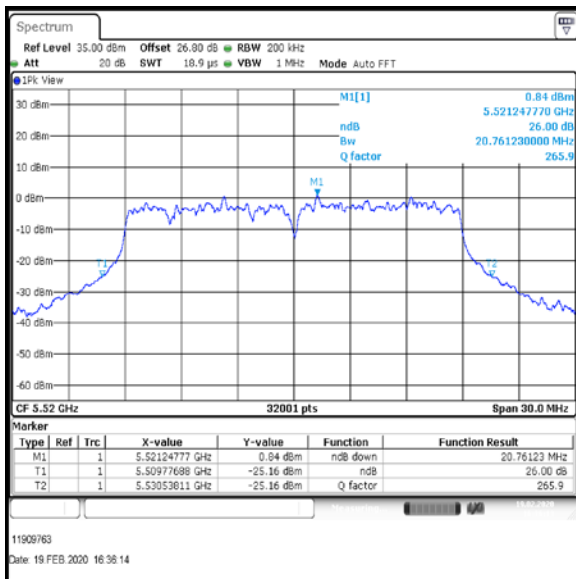

Bottom+1 Channel

Middle Channel

Top Channel

Result: Pass

Transmitter 26 dB Emission Bandwidth (continued)

Results: 802.11ac / HT20 / MCS7 / MIMO / Port 1+2+3 / Port 3 / PWL 16 / 9 dBi Antenna

Channel	Frequency (MHz)	26dB Emission Bandwidth (MHz)
Bottom+1	5520	20.761
Middle	5580	21.186
Top	5700	20.82