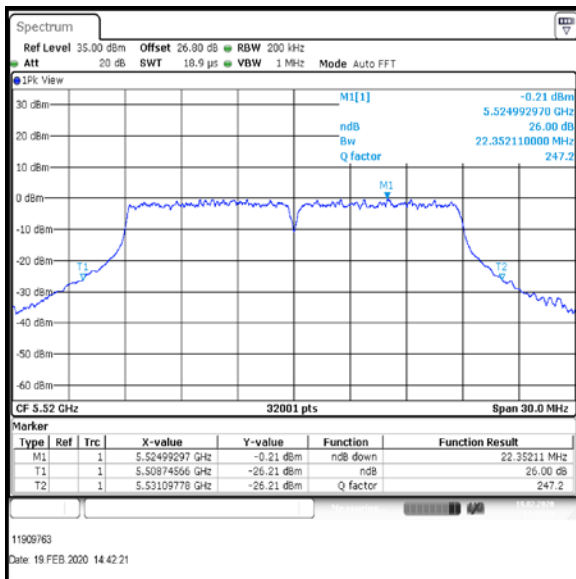

Transmitter 26 dB Emission Bandwidth (continued)

Results: 802.11n / HT20 / MCS3 / MIMO / Port 1+2+3 / Port 1 / PWL 16 / 9 dBi Antenna

Channel	Frequency (MHz)	26dB Emission Bandwidth (MHz)
Bottom+1	5520	22.352
Middle	5580	22.544
Top	5700	22.617

Bottom+1 Channel