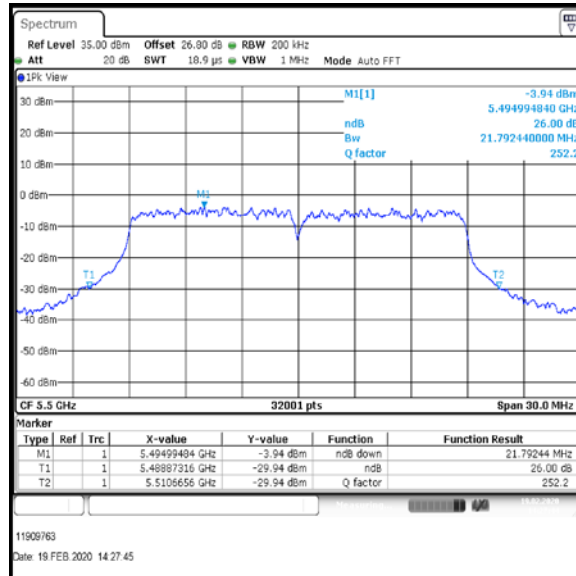

Bottom+1 Channel

Middle Channel

Top Channel

Result: Pass

Transmitter 26 dB Emission Bandwidth (continued)

Results: 802.11n / HT20 / MCS7 / MIMO / Port 1+2+3 / Port 1 / PWL 13 / 9 dBi Antenna

Channel	Frequency (MHz)	26dB Emission Bandwidth (MHz)
Bottom	5500	21.792