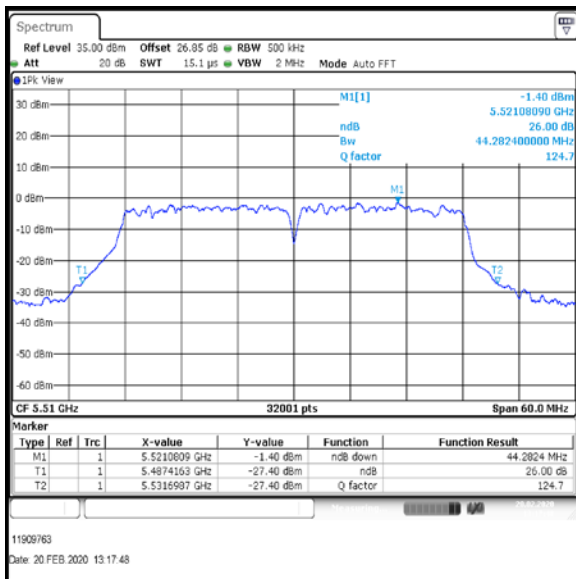

Transmitter 26 dB Emission Bandwidth (continued)

Results: 802.11n / HT40 / MCS7 / MIMO / Port 1+2 / Port 1 / PWL 12 / 9 dBi Antenna

Channel	Frequency (MHz)	26dB Emission Bandwidth (MHz)
Bottom	5510	44.282
Middle	5590	44.258
Top	5670	44.056

Bottom Channel

Middle Channel

Top Channel

Result: Pass

Transmitter 26 dB Emission Bandwidth (continued)

Results: 802.11n / HT40 / MCS7 / MIMO / Port 1+2 / Port 2 / PWL 12 / 9 dBi Antenna

Channel	Frequency (MHz)	26dB Emission Bandwidth (MHz)
Bottom	5510	43.988
Middle	5590	43.93
Top	5670	43.915