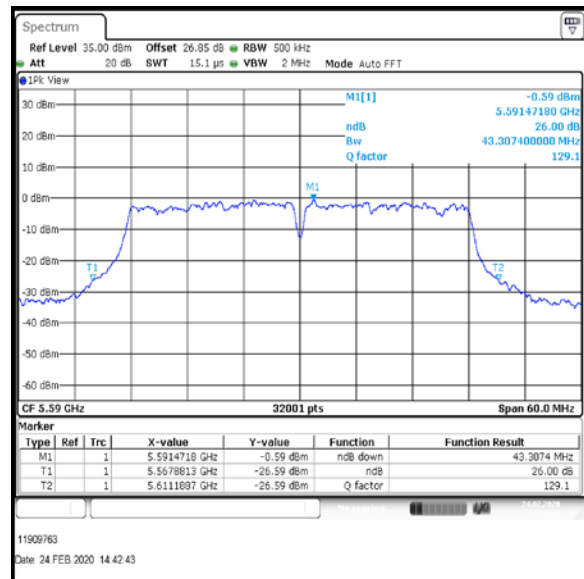

Bottom Channel

Middle Channel

Top Channel

Result: Pass

Transmitter 26 dB Emission Bandwidth (continued)

Results: 802.11ac / HT40 / MCS7 / MIMO / Port 1+2 / Port 1 / PWL 12 / 9 dBi Antenna

Channel	Frequency (MHz)	26dB Emission Bandwidth (MHz)
Bottom	5510	42.439
Middle	5590	43.307
Top	5670	43.124

Bottom Channel

Middle Channel

Top Channel

Result: Pass

Transmitter 26 dB Emission Bandwidth (continued)

Results: 802.11ac / HT40 / MCS7 / MIMO / Port 1+2 / Port 2 / PWL 12 / 9 dBi Antenna

Channel	Frequency (MHz)	26dB Emission Bandwidth (MHz)
Bottom	5510	42.111
Middle	5590	43.15
Top	5670	42.456

Bottom Channel

Middle Channel

Top Channel

Result: Pass

Transmitter 26 dB Emission Bandwidth (continued)

Results: 802.11ac / HT80 / MCS5 / MIMO / Port 1+2 / Port 2 / PWL 9 / 9 dBi Antenna

Channel	Frequency (MHz)	26dB Emission Bandwidth (MHz)
Bottom	5530	87.702