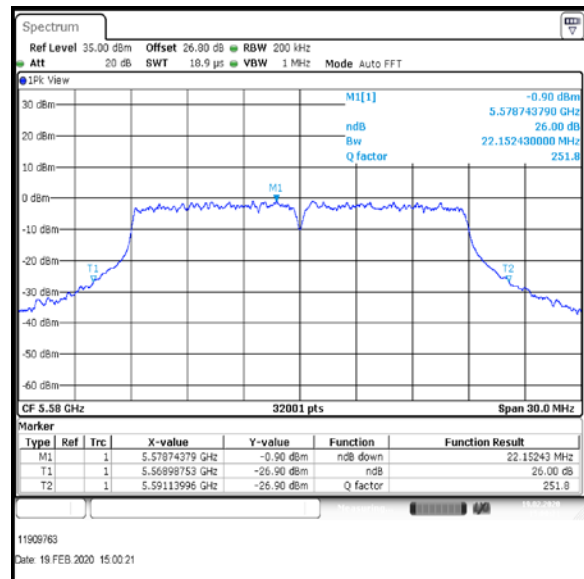

Middle Channel