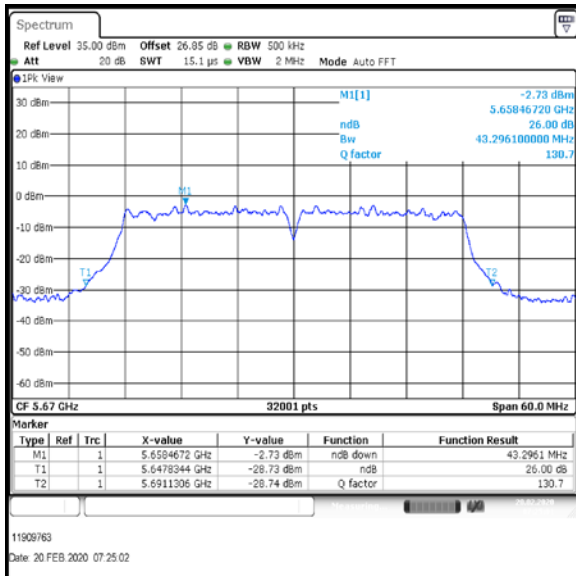

Top Channel

Result: Pass