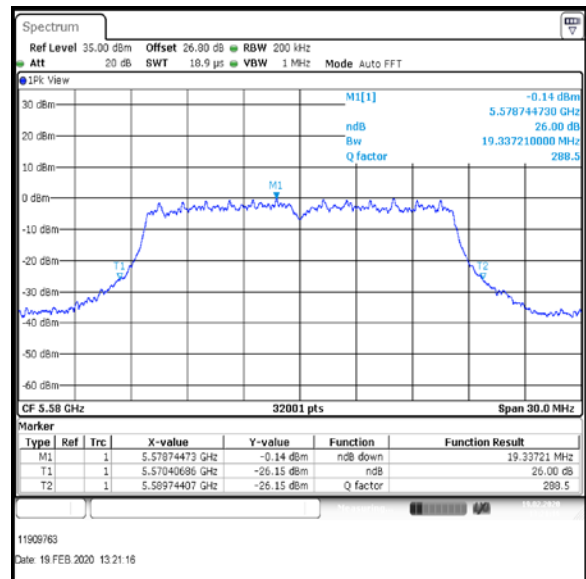

Bottom+1 Channel

Middle Channel

Top Channel

Result: Pass

Transmitter 26 dB Emission Bandwidth (continued)

Results: 802.11a / 20 MHz / 9Mbit / MIMO / Port 1+2+3 / Port 2 / PWL 16 / 9 dBi Antenna

Channel	Frequency (MHz)	26dB Emission Bandwidth (MHz)
Bottom+1	5520	19.595
Middle	5580	19.337
Top	5700	19.307

Bottom+1 Channel

Middle Channel

Top Channel

Result: Pass

Transmitter 26 dB Emission Bandwidth (continued)

Results: 802.11a / 20 MHz / 9Mbit / MIMO / Port 1+2+3 / Port 3 / PWL 16 / 9 dBi Antenna

Channel	Frequency (MHz)	26dB Emission Bandwidth (MHz)
Bottom+1	5520	19.426
Middle	5580	19.633
Top	5700	19.687