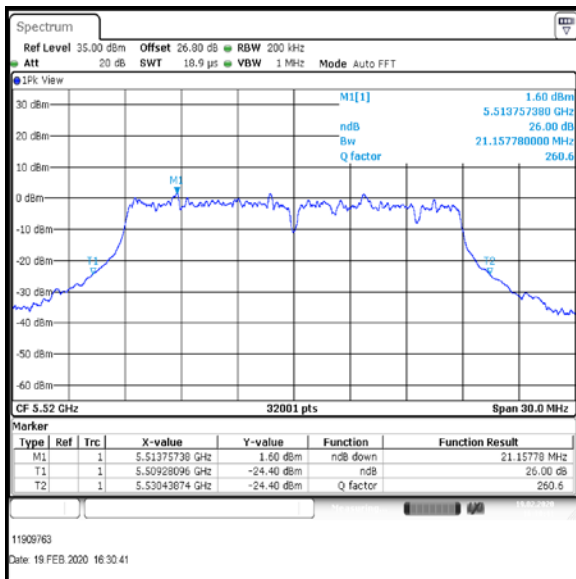

Bottom+1 Channel

Middle Channel

Top Channel

Result: Pass

Transmitter 26 dB Emission Bandwidth (continued)

Results: 802.11ac / HT20 / MCS3 / MIMO / Port 1+2+3 / Port 2 / PWL 16 / 9 dBi Antenna

Channel	Frequency (MHz)	26dB Emission Bandwidth (MHz)
Bottom+1	5520	21.158
Middle	5580	20.776
Top	5700	21.106