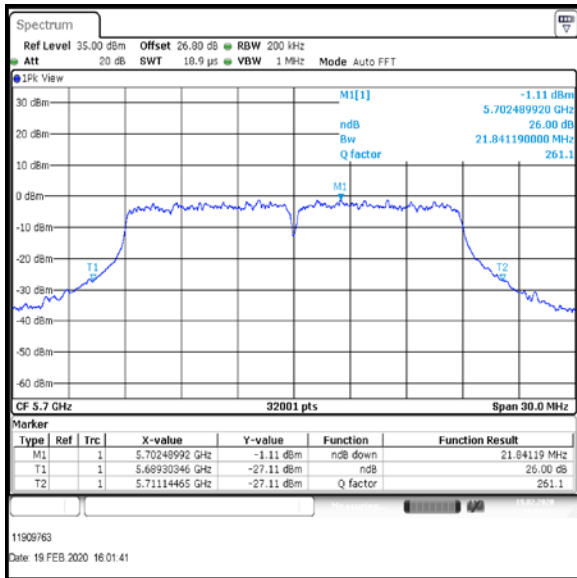

Top Channel

Result: Pass