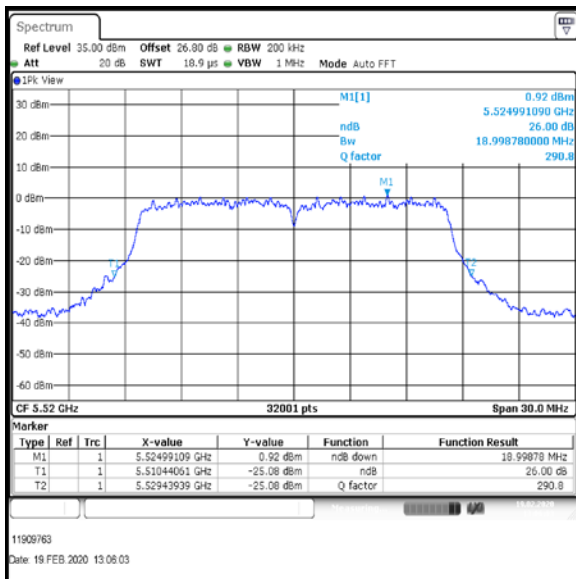

Bottom Channel

Result: **Pass**

Transmitter 26 dB Emission Bandwidth (continued)

Results: 802.11a / 20 MHz / 9Mbit / MIMO / Port 1+2+3 / Port 2 / PWL 13 / 9 dBi Antenna

Channel	Frequency (MHz)	26dB Emission Bandwidth (MHz)
Bottom	5500	19.404

Bottom Channel

Result: **Pass**

Transmitter 26 dB Emission Bandwidth (continued)

Results: 802.11a / 20 MHz / 9Mbit / MIMO / Port 1+2+3 / Port 3 / PWL 13 / 9 dBi Antenna

Channel	Frequency (MHz)	26dB Emission Bandwidth (MHz)
Bottom	5500	19.582

Bottom Channel

Result: **Pass**

Transmitter 26 dB Emission Bandwidth (continued)

Results: 802.11a / 20 MHz / 9Mbit / MIMO / Port 1+2+3 / Port 1 / PWL 16 / 9 dBi Antenna

Channel	Frequency (MHz)	26dB Emission Bandwidth (MHz)
Bottom+1	5520	18.999
Middle	5580	19.996
Top	5700	19.428