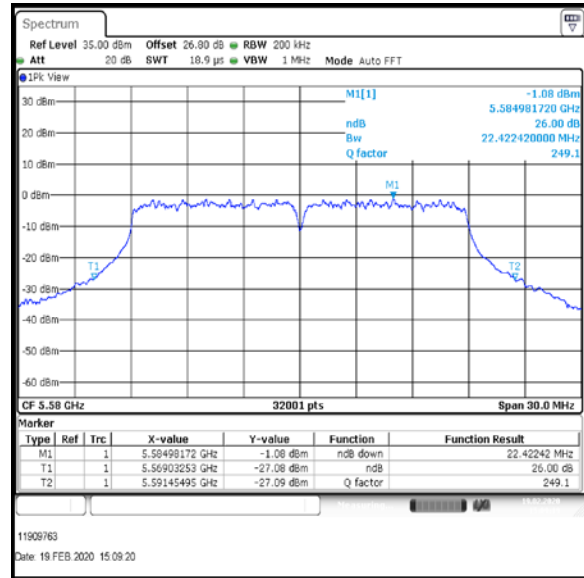

Middle Channel