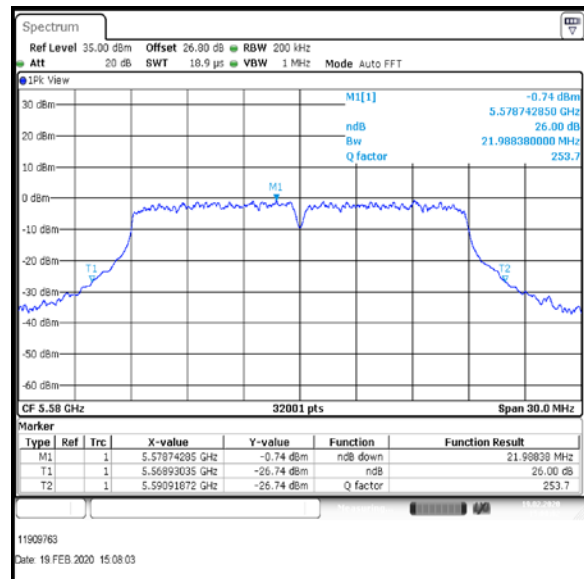

Middle Channel