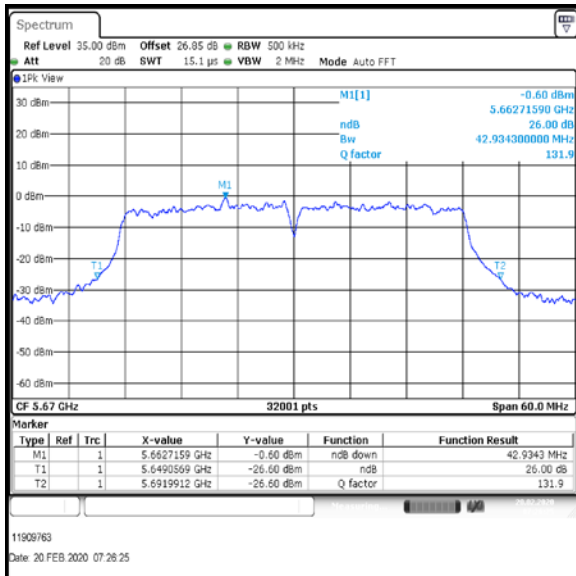

Top Channel

Result: Pass