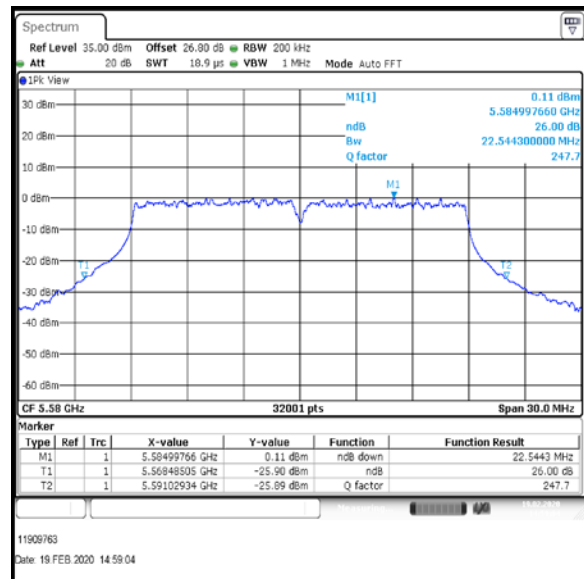

Middle Channel