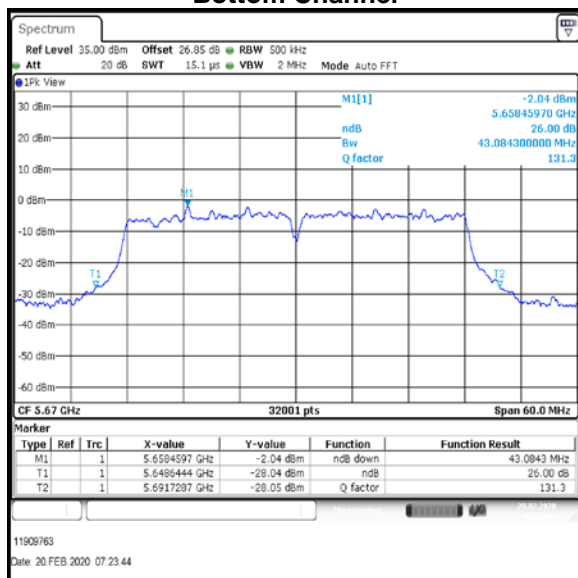

Top Channel

Result: Pass