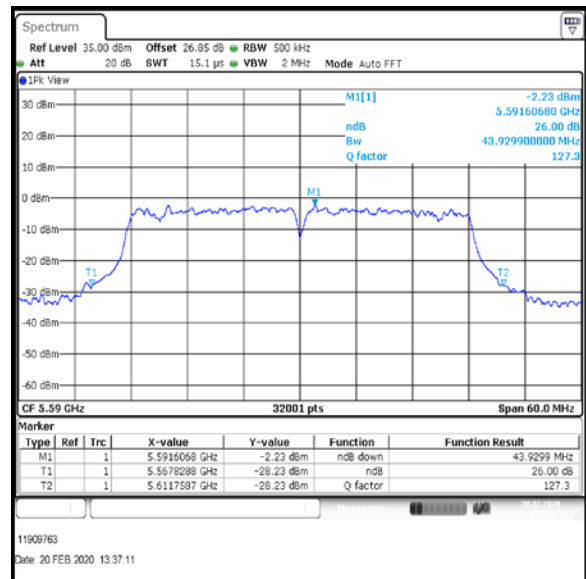

Bottom Channel

Middle Channel

Top Channel

Result: Pass

Transmitter 26 dB Emission Bandwidth (continued)

Results: 802.11n / HT40 / MCS7 / MIMO / Port 1+2 / Port 2 / PWL 12 / 9 dBi Antenna

Channel	Frequency (MHz)	26dB Emission Bandwidth (MHz)
Bottom	5510	43.988
Middle	5590	43.93
Top	5670	43.915

Bottom Channel

Middle Channel

Top Channel

Result: Pass

Transmitter 26 dB Emission Bandwidth (continued)

Results: 802.11ac / HT40 / MCS7 / MIMO / Port 1+2 / Port 1 / PWL 12 / 9 dBi Antenna

Channel	Frequency (MHz)	26dB Emission Bandwidth (MHz)
Bottom	5510	42.439
Middle	5590	43.307
Top	5670	43.124