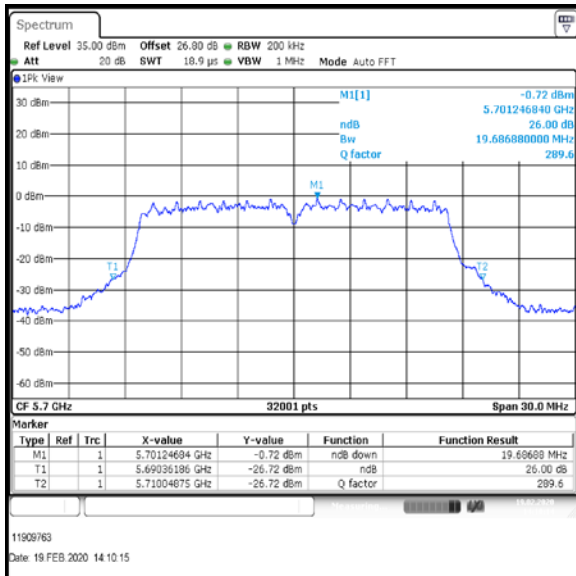

Bottom+1 Channel

Middle Channel

Top Channel

Result: Pass

Transmitter 26 dB Emission Bandwidth (continued)

Results: 802.11a / 20 MHz / 9Mbit / MIMO / Port 1+2+3 / Port 2 / PWL 16 / 9 dBi Antenna

Channel	Frequency (MHz)	26dB Emission Bandwidth (MHz)
Bottom+1	5520	19.595
Middle	5580	19.337
Top	5700	19.307

Bottom+1 Channel

Middle Channel

Top Channel

Result: Pass

Transmitter 26 dB Emission Bandwidth (continued)

Results: 802.11a / 20 MHz / 9Mbit / MIMO / Port 1+2+3 / Port 3 / PWL 16 / 9 dBi Antenna

Channel	Frequency (MHz)	26dB Emission Bandwidth (MHz)
Bottom+1	5520	19.426
Middle	5580	19.633
Top	5700	19.687

Bottom+1 Channel

Middle Channel

Top Channel

Result: Pass

Transmitter 26 dB Emission Bandwidth (continued)

Results: 802.11n / HT20 / MCS3 / MIMO / Port 1+2+3 / Port 1 / PWL 13 / 9 dBi Antenna

Channel	Frequency (MHz)	26dB Emission Bandwidth (MHz)
Bottom	5500	22.393