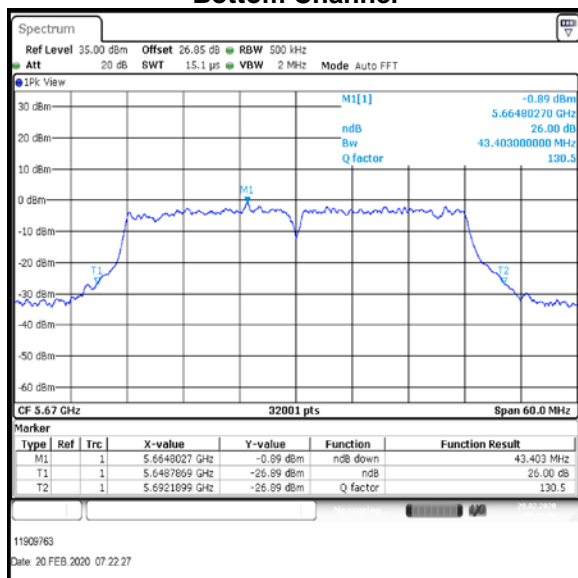

Top Channel

Result: Pass