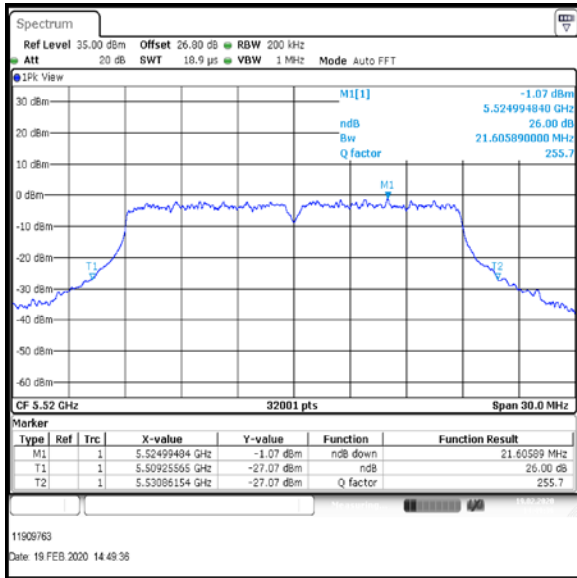

Bottom+1 Channel

Middle Channel

Top Channel

Result: Pass

Transmitter 26 dB Emission Bandwidth (continued)

Results: 802.11n / HT20 / MCS7 / MIMO / Port 1+2+3 / Port 3 / PWL 16 / 9 dBi Antenna

Channel	Frequency (MHz)	26dB Emission Bandwidth (MHz)
Bottom+1	5520	21.606
Middle	5580	22.422
Top	5700	21.841