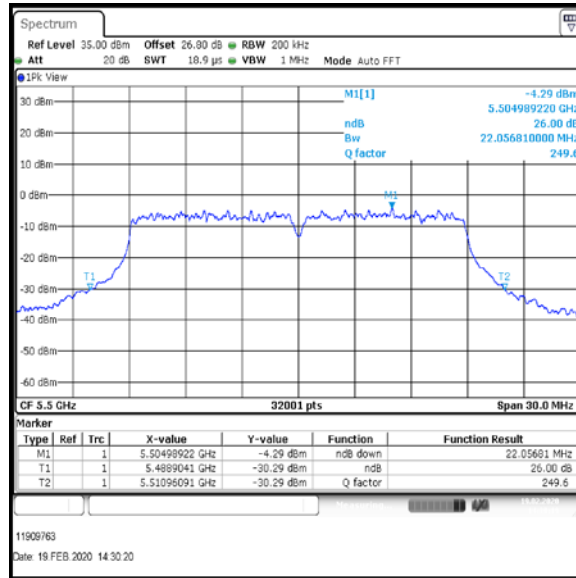

Transmitter 26 dB Emission Bandwidth (continued)

Results: 802.11n / HT20 / MCS7 / MIMO / Port 1+2+3 / Port 3 / PWL 13 / 9 dBi Antenna

Channel	Frequency (MHz)	26dB Emission Bandwidth (MHz)
Bottom	5500	22.057

Bottom Channel

Result: **Pass**