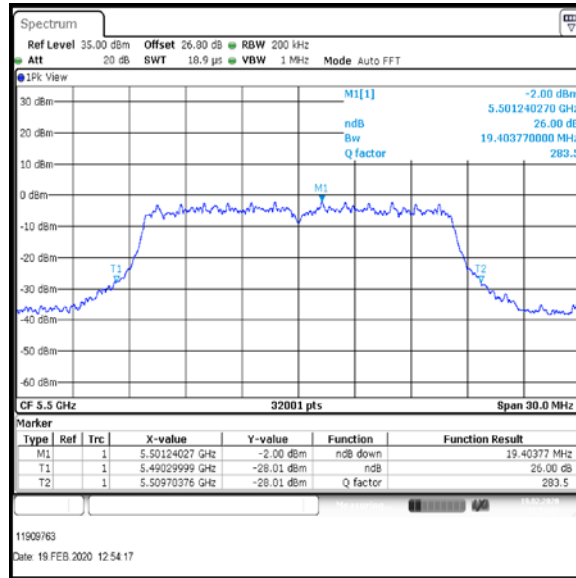

Bottom+1 Channel

Middle Channel

Top Channel

Result: Pass

Transmitter 26 dB Emission Bandwidth (continued)

Results: 802.11a / 20 MHz / 12Mbit / MIMO / Port 1+2+3 / Port 3 / PWL 16 / 9 dBi Antenna

Channel	Frequency (MHz)	26dB Emission Bandwidth (MHz)
Bottom+1	5520	19.07
Middle	5580	19.33
Top	5700	19.191

Bottom+1 Channel

Middle Channel

Top Channel

Result: Pass

Transmitter 26 dB Emission Bandwidth (continued)

Results: 802.11a / 20 MHz / 9Mbit / MIMO / Port 1+2+3 / Port 1 / PWL 13 / 9 dBi Antenna

Channel	Frequency (MHz)	26dB Emission Bandwidth (MHz)
Bottom	5500	19.56

Bottom Channel

Result: **Pass**

Transmitter 26 dB Emission Bandwidth (continued)

Results: 802.11a / 20 MHz / 9Mbit / MIMO / Port 1+2+3 / Port 2 / PWL 13 / 9 dBi Antenna

Channel	Frequency (MHz)	26dB Emission Bandwidth (MHz)
Bottom	5500	19.404