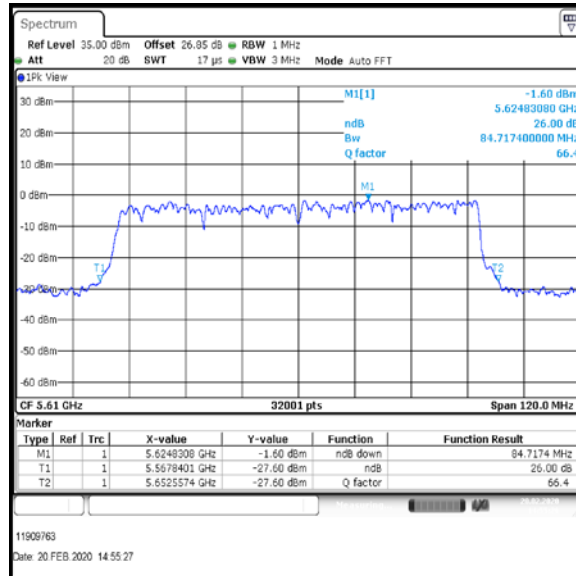

Top Channel

Result: **Pass**

Transmitter 26 dB Emission Bandwidth (continued)

Results: 802.11ac / HT80 / MCS9 / MIMO / Port 1+2 / Port 1 / PWL 9 / 9 dBi Antenna

Channel	Frequency (MHz)	26dB Emission Bandwidth (MHz)
Bottom	5530	88.467

Bottom Channel

Result: **Pass**

Transmitter 26 dB Emission Bandwidth (continued)

Results: 802.11ac / HT80 / MCS9 / MIMO / Port 1+2 / Port 2 / PWL 9 / 9 dBi Antenna

Channel	Frequency (MHz)	26dB Emission Bandwidth (MHz)
Bottom	5530	89.701

Bottom Channel

Result: **Pass**

Transmitter 26 dB Emission Bandwidth (continued)

Results: 802.11ac / HT80 / MCS9 / MIMO / Port 1+2 / Port 1 / PWL 12 / 9 dBi Antenna

Channel	Frequency (MHz)	26dB Emission Bandwidth (MHz)
Top	5610	84.717