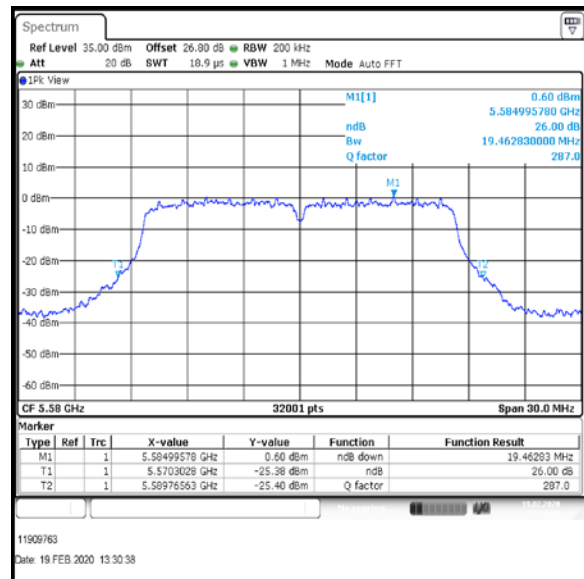

Bottom Channel

Result: **Pass**

Transmitter 26 dB Emission Bandwidth (continued)

Results: 802.11a / 20 MHz / 12Mbit / MIMO / Port 1+2+3 / Port 3 / PWL 13 / 9 dBi Antenna

Channel	Frequency (MHz)	26dB Emission Bandwidth (MHz)
Bottom	5500	19.384

Bottom Channel

Result: **Pass**

Transmitter 26 dB Emission Bandwidth (continued)

Results: 802.11a / 20 MHz / 12Mbit / MIMO / Port 1+2+3 / Port 1 / PWL 16 / 9 dBi Antenna

Channel	Frequency (MHz)	26dB Emission Bandwidth (MHz)
Bottom+1	5520	19.585
Middle	5580	19.463
Top	5700	19.558

Bottom+1 Channel

Middle Channel

Top Channel

Result: Pass

Transmitter 26 dB Emission Bandwidth (continued)

Results: 802.11a / 20 MHz / 12Mbit / MIMO / Port 1+2+3 / Port 2 / PWL 16 / 9 dBi Antenna

Channel	Frequency (MHz)	26dB Emission Bandwidth (MHz)
Bottom+1	5520	19.181
Middle	5580	19.279
Top	5700	19.166