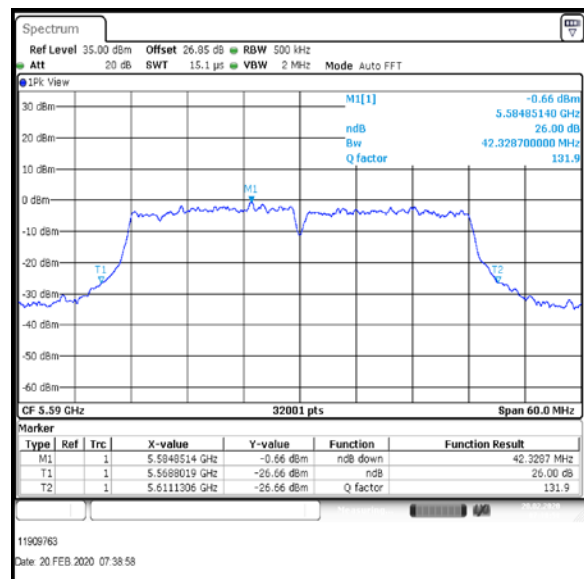

Middle Channel