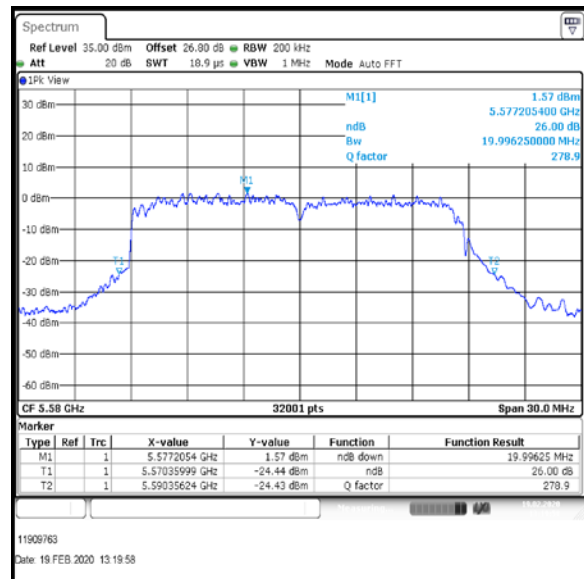

Bottom Channel

Result: **Pass**

Transmitter 26 dB Emission Bandwidth (continued)

Results: 802.11a / 20 MHz / 9Mbit / MIMO / Port 1+2+3 / Port 3 / PWL 13 / 9 dBi Antenna

Channel	Frequency (MHz)	26dB Emission Bandwidth (MHz)
Bottom	5500	19.582

Bottom Channel

Result: **Pass**

Transmitter 26 dB Emission Bandwidth (continued)

Results: 802.11a / 20 MHz / 9Mbit / MIMO / Port 1+2+3 / Port 1 / PWL 16 / 9 dBi Antenna

Channel	Frequency (MHz)	26dB Emission Bandwidth (MHz)
Bottom+1	5520	18.999
Middle	5580	19.996
Top	5700	19.428

Bottom+1 Channel

Middle Channel

Top Channel

Result: Pass

Transmitter 26 dB Emission Bandwidth (continued)

Results: 802.11a / 20 MHz / 9Mbit / MIMO / Port 1+2+3 / Port 2 / PWL 16 / 9 dBi Antenna

Channel	Frequency (MHz)	26dB Emission Bandwidth (MHz)
Bottom+1	5520	19.595
Middle	5580	19.337
Top	5700	19.307