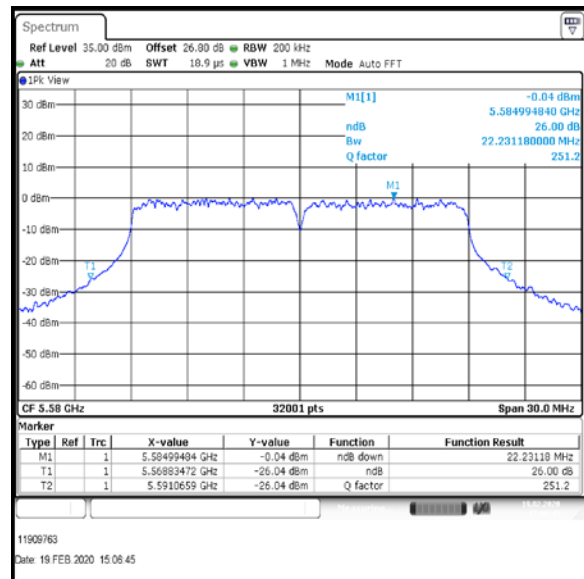

Middle Channel