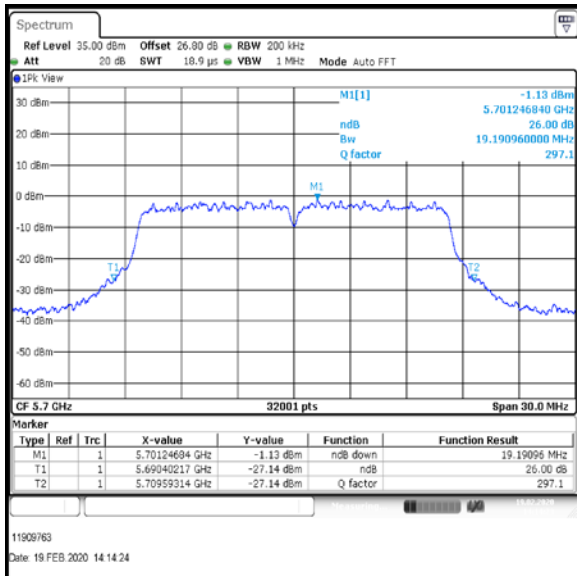

Bottom+1 Channel

Middle Channel

Top Channel

Result: Pass

Transmitter 26 dB Emission Bandwidth (continued)

Results: 802.11a / 20 MHz / 12Mbit / MIMO / Port 1+2+3 / Port 2 / PWL 16 / 9 dBi Antenna

Channel	Frequency (MHz)	26dB Emission Bandwidth (MHz)
Bottom+1	5520	19.181
Middle	5580	19.279
Top	5700	19.166

Bottom+1 Channel

Middle Channel

Top Channel

Result: Pass

Transmitter 26 dB Emission Bandwidth (continued)

Results: 802.11a / 20 MHz / 12Mbit / MIMO / Port 1+2+3 / Port 3 / PWL 16 / 9 dBi Antenna

Channel	Frequency (MHz)	26dB Emission Bandwidth (MHz)
Bottom+1	5520	19.07
Middle	5580	19.33
Top	5700	19.191

Bottom+1 Channel

Middle Channel

Top Channel

Result: Pass

Transmitter 26 dB Emission Bandwidth (continued)

Results: 802.11a / 20 MHz / 9Mbit / MIMO / Port 1+2+3 / Port 1 / PWL 13 / 9 dBi Antenna

Channel	Frequency (MHz)	26dB Emission Bandwidth (MHz)
Bottom	5500	19.56