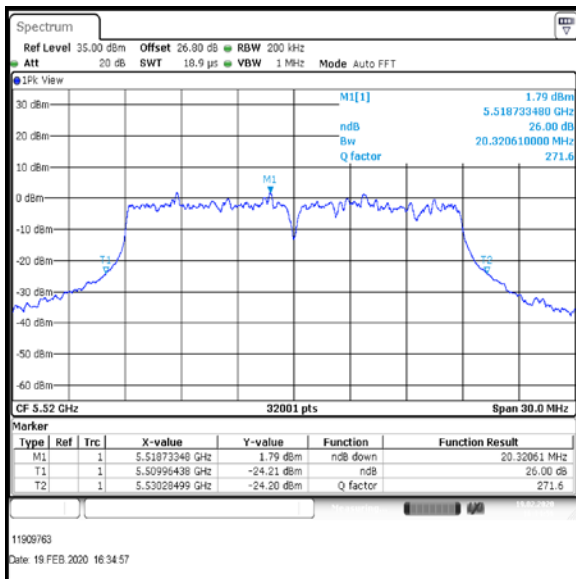

Bottom+1 Channel

Middle Channel

Top Channel

Result: Pass

Transmitter 26 dB Emission Bandwidth (continued)

Results: 802.11ac / HT20 / MCS7 / MIMO / Port 1+2+3 / Port 2 / PWL 16 / 9 dBi Antenna

Channel	Frequency (MHz)	26dB Emission Bandwidth (MHz)
Bottom+1	5520	20.321
Middle	5580	20.349
Top	5700	20.783