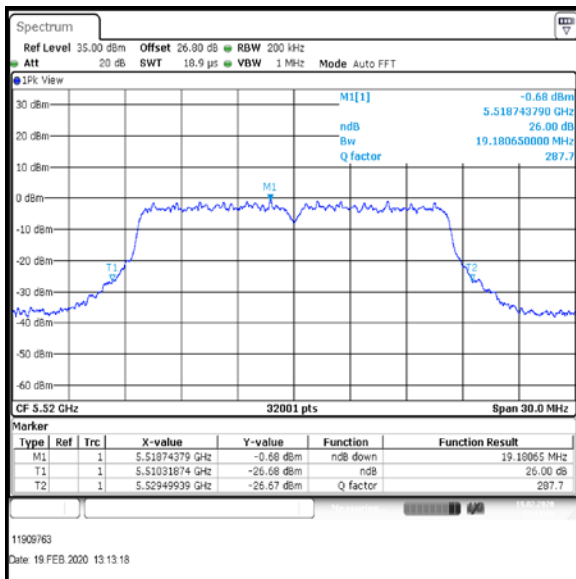

Bottom Channel

Result: **Pass**

Transmitter 26 dB Emission Bandwidth (continued)

Results: 802.11a / 20 MHz / 12Mbit / MIMO / Port 1+2+3 / Port 1 / PWL 16 / 9 dBi Antenna

Channel	Frequency (MHz)	26dB Emission Bandwidth (MHz)
Bottom+1	5520	19.585
Middle	5580	19.463
Top	5700	19.558

Bottom+1 Channel

Middle Channel

Top Channel

Result: Pass

Transmitter 26 dB Emission Bandwidth (continued)

Results: 802.11a / 20 MHz / 12Mbit / MIMO / Port 1+2+3 / Port 2 / PWL 16 / 9 dBi Antenna

Channel	Frequency (MHz)	26dB Emission Bandwidth (MHz)
Bottom+1	5520	19.181
Middle	5580	19.279
Top	5700	19.166

Bottom+1 Channel

Middle Channel

Top Channel

Result: Pass

Transmitter 26 dB Emission Bandwidth (continued)

Results: 802.11a / 20 MHz / 12Mbit / MIMO / Port 1+2+3 / Port 3 / PWL 16 / 9 dBi Antenna

Channel	Frequency (MHz)	26dB Emission Bandwidth (MHz)
Bottom+1	5520	19.07
Middle	5580	19.33
Top	5700	19.191