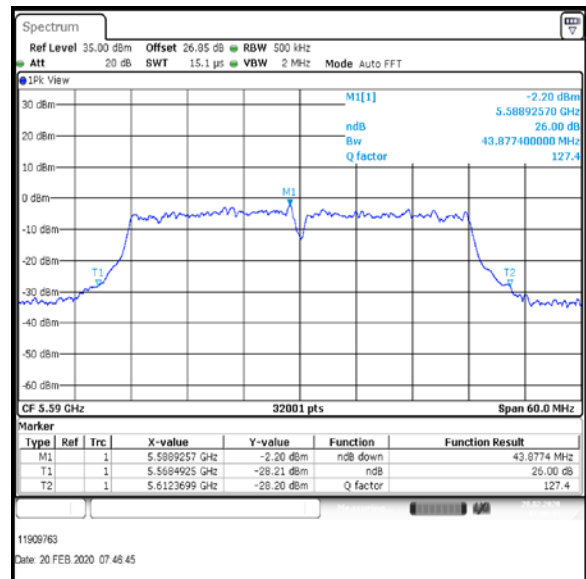

Middle Channel