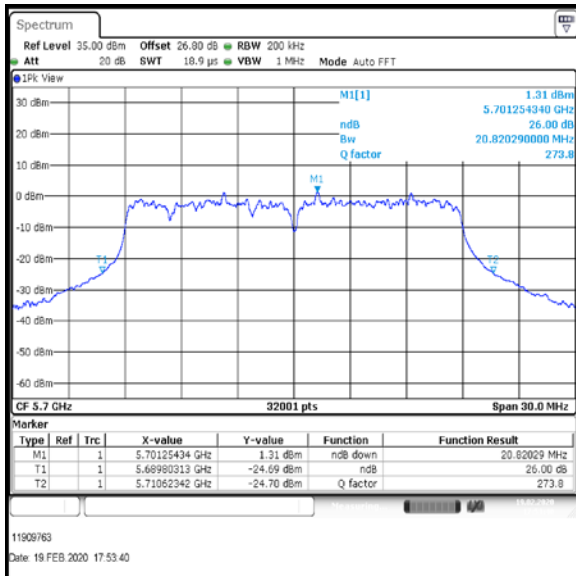

Top Channel

Result: Pass