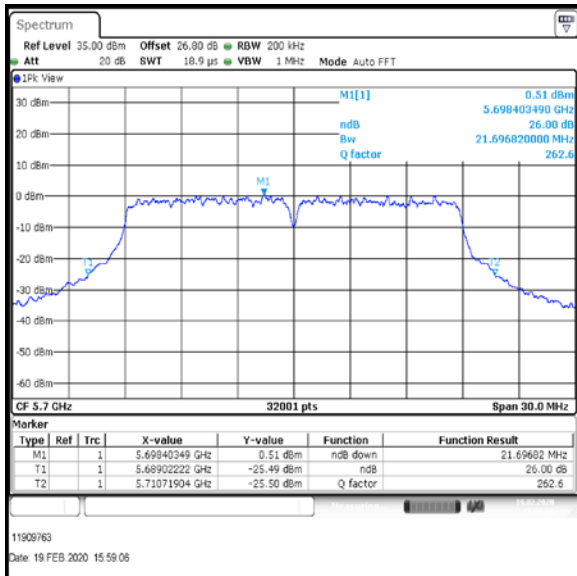

Top Channel

Result: Pass