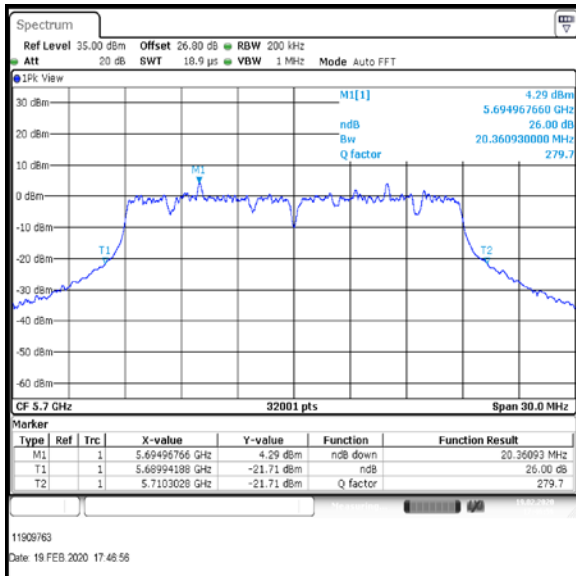

Top Channel

Result: Pass