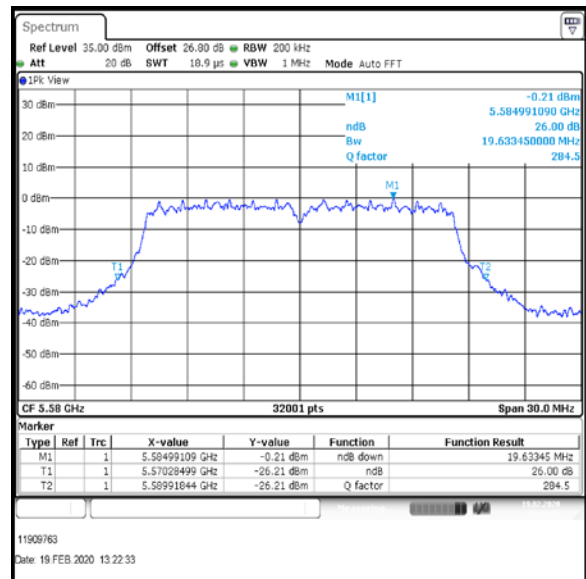

Middle Channel