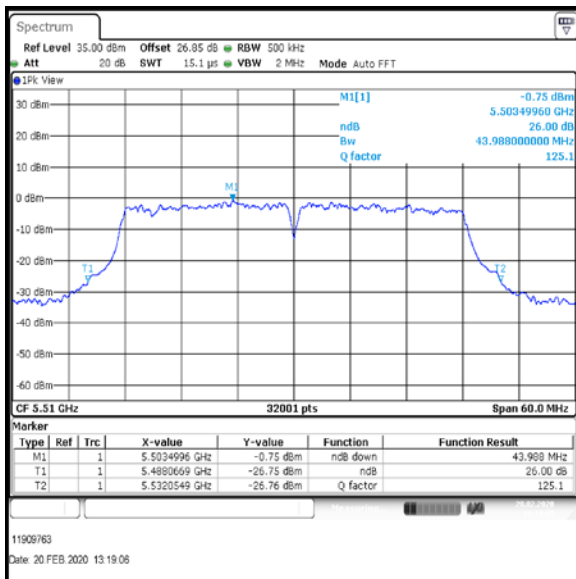

Bottom Channel

Middle Channel

Top Channel

Result: Pass

Transmitter 26 dB Emission Bandwidth (continued)

Results: 802.11n / HT40 / MCS7 / MIMO / Port 1+2 / Port 2 / PWL 12 / 9 dBi Antenna

Channel	Frequency (MHz)	26dB Emission Bandwidth (MHz)
Bottom	5510	43.988
Middle	5590	43.93
Top	5670	43.915

Bottom Channel

Middle Channel

Top Channel

Result: Pass

Transmitter 26 dB Emission Bandwidth (continued)

Results: 802.11ac / HT40 / MCS7 / MIMO / Port 1+2 / Port 1 / PWL 12 / 9 dBi Antenna

Channel	Frequency (MHz)	26dB Emission Bandwidth (MHz)
Bottom	5510	42.439
Middle	5590	43.307
Top	5670	43.124