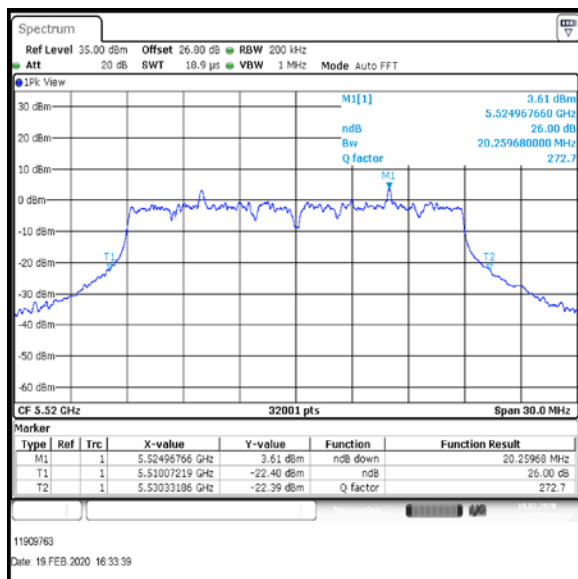

Transmitter 26 dB Emission Bandwidth (continued)

Results: 802.11ac / HT20 / MCS7 / MIMO / Port 1+2+3 / Port 1 / PWL 16 / 9 dBi Antenna

Channel	Frequency (MHz)	26dB Emission Bandwidth (MHz)
Bottom+1	5520	20.26
Middle	5580	20.397
Top	5700	20.391

Bottom+1 Channel