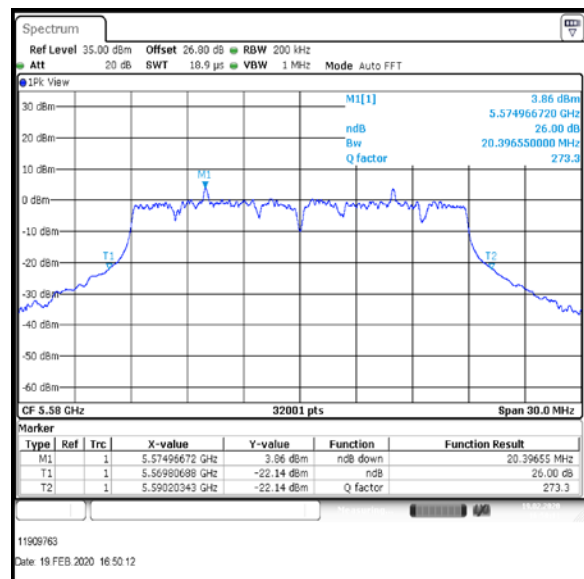

Middle Channel