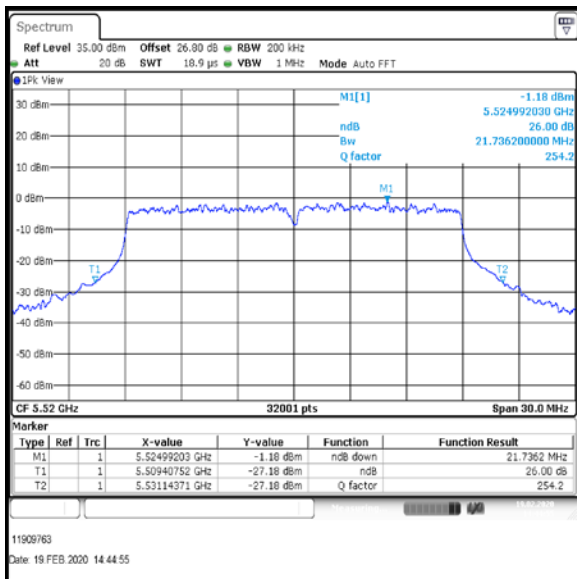

Bottom+1 Channel

Middle Channel

Top Channel

Result: Pass

Transmitter 26 dB Emission Bandwidth (continued)

Results: 802.11n / HT20 / MCS3 / MIMO / Port 1+2+3 / Port 3 / PWL 16 / 9 dBi Antenna

Channel	Frequency (MHz)	26dB Emission Bandwidth (MHz)
Bottom+1	5520	21.736
Middle	5580	22.097
Top	5700	22.13