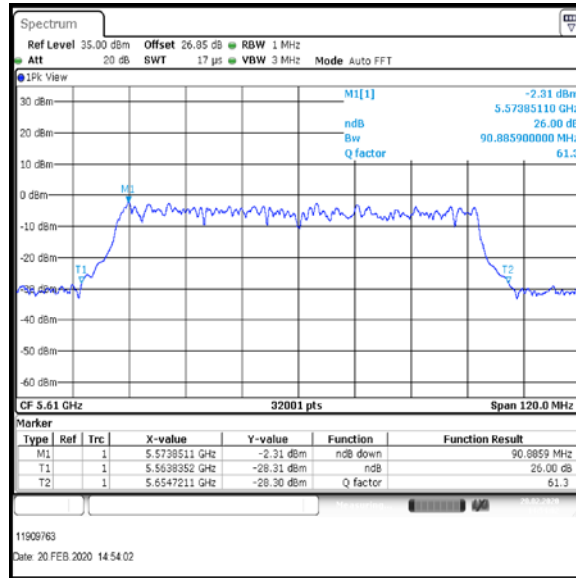

Bottom Channel

Middle Channel

Top Channel

Result: Pass

Transmitter 26 dB Emission Bandwidth (continued)

Results: 802.11ac / HT80 / MCS5 / MIMO / Port 1+2 / Port 2 / PWL 9 / 9 dBi Antenna

Channel	Frequency (MHz)	26dB Emission Bandwidth (MHz)
Bottom	5530	87.702

Bottom Channel

Result: **Pass**

Transmitter 26 dB Emission Bandwidth (continued)

Results: 802.11ac / HT80 / MCS5 / MIMO / Port 1+2 / Port 1 / PWL 9 / 9 dBi Antenna

Channel	Frequency (MHz)	26dB Emission Bandwidth (MHz)
Bottom	5530	87.08

Bottom Channel

Result: **Pass**

Transmitter 26 dB Emission Bandwidth (continued)

Results: 802.11ac / HT80 / MCS5 / MIMO / Port 1+2 / Port 2 / PWL 12 / 9 dBi Antenna

Channel	Frequency (MHz)	26dB Emission Bandwidth (MHz)
Top	5610	90.886

Top Channel

Result: **Pass**

Transmitter 26 dB Emission Bandwidth (continued)

Results: 802.11ac / HT80 / MCS5 / MIMO / Port 1+2 / Port 1 / PWL 12 / 9 dBi Antenna

Channel	Frequency (MHz)	26dB Emission Bandwidth (MHz)
Top	5610	87.624