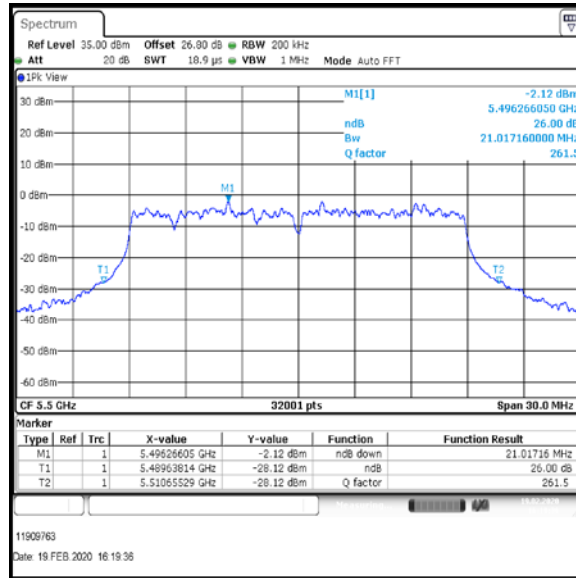

Transmitter 26 dB Emission Bandwidth (continued)

Results: 802.11ac / HT20 / MCS7 / MIMO / Port 1+2+3 / Port 3 / PWL 13 / 9 dBi Antenna

Channel	Frequency (MHz)	26dB Emission Bandwidth (MHz)
Bottom	5500	21.017

Bottom Channel

Result: **Pass**