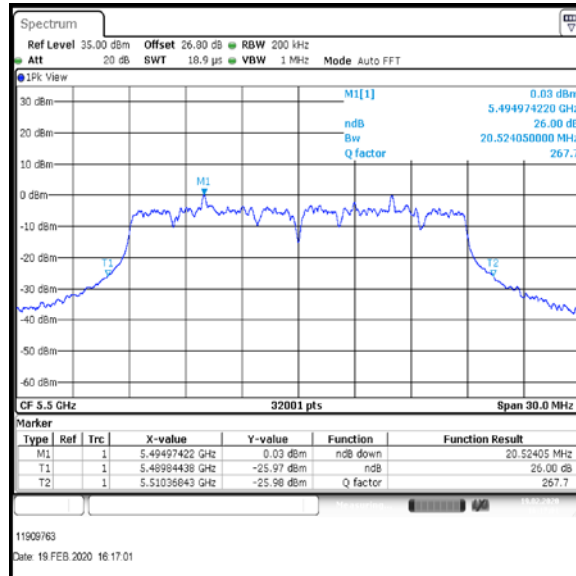

Bottom+1 Channel

Middle Channel

Top Channel

Result: Pass

Transmitter 26 dB Emission Bandwidth (continued)

Results: 802.11ac / HT20 / MCS7 / MIMO / Port 1+2+3 / Port 1 / PWL 13 / 9 dBi Antenna

Channel	Frequency (MHz)	26dB Emission Bandwidth (MHz)
Bottom	5500	20.524