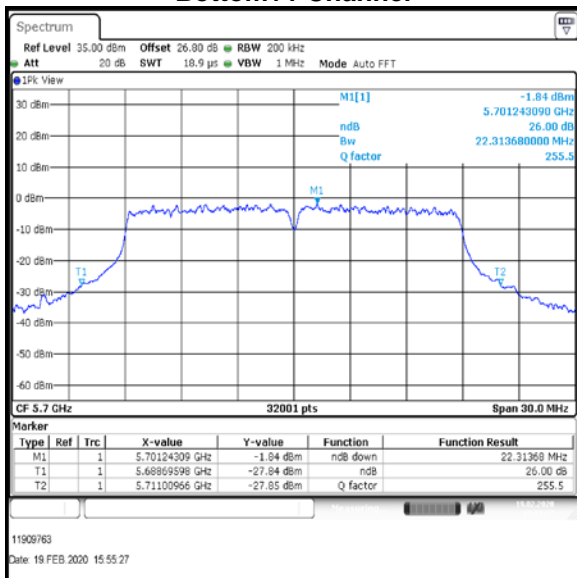

Top Channel

Result: Pass