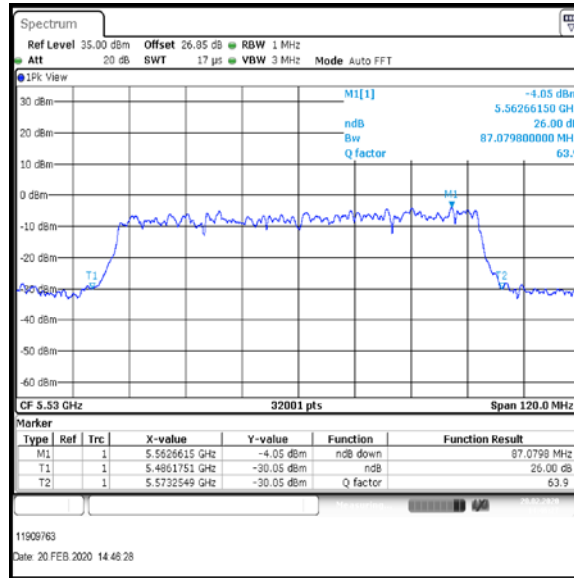

Bottom Channel

Middle Channel

Top Channel

Result: Pass

Transmitter 26 dB Emission Bandwidth (continued)

Results: 802.11ac / HT80 / MCS5 / MIMO / Port 1+2 / Port 2 / PWL 9 / 9 dBi Antenna

Channel	Frequency (MHz)	26dB Emission Bandwidth (MHz)
Bottom	5530	87.702

Bottom Channel

Result: **Pass**

Transmitter 26 dB Emission Bandwidth (continued)

Results: 802.11ac / HT80 / MCS5 / MIMO / Port 1+2 / Port 1 / PWL 9 / 9 dBi Antenna

Channel	Frequency (MHz)	26dB Emission Bandwidth (MHz)
Bottom	5530	87.08

Bottom Channel

Result: **Pass**

Transmitter 26 dB Emission Bandwidth (continued)

Results: 802.11ac / HT80 / MCS5 / MIMO / Port 1+2 / Port 2 / PWL 12 / 9 dBi Antenna

Channel	Frequency (MHz)	26dB Emission Bandwidth (MHz)
Top	5610	90.886