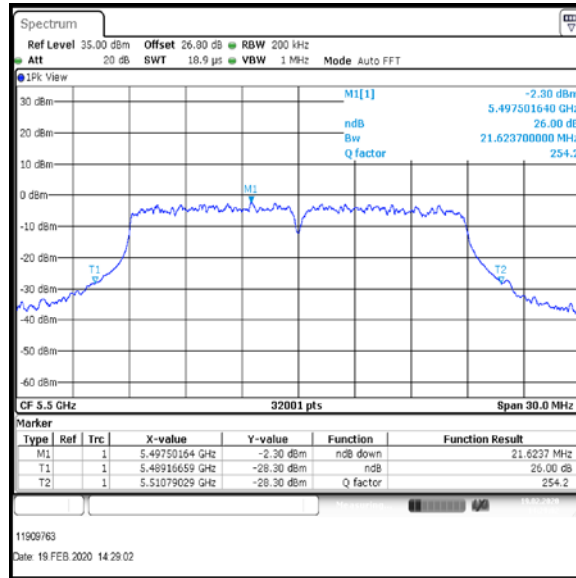

Transmitter 26 dB Emission Bandwidth (continued)

Results: 802.11n / HT20 / MCS7 / MIMO / Port 1+2+3 / Port 2 / PWL 13 / 9 dBi Antenna

Channel	Frequency (MHz)	26dB Emission Bandwidth (MHz)
Bottom	5500	21.624

Bottom Channel

Result: **Pass**