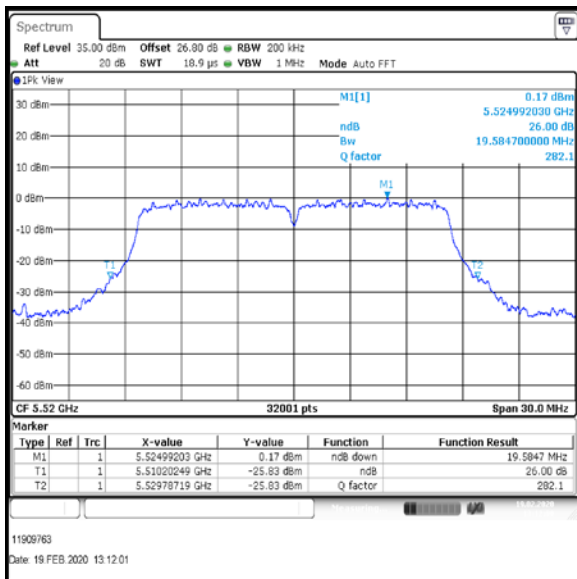

Bottom Channel

Result: **Pass**

Transmitter 26 dB Emission Bandwidth (continued)

Results: 802.11a / 20 MHz / 12Mbit / MIMO / Port 1+2+3 / Port 2 / PWL 13 / 9 dBi Antenna

Channel	Frequency (MHz)	26dB Emission Bandwidth (MHz)
Bottom	5500	19.721

Bottom Channel

Result: **Pass**

Transmitter 26 dB Emission Bandwidth (continued)

Results: 802.11a / 20 MHz / 12Mbit / MIMO / Port 1+2+3 / Port 3 / PWL 13 / 9 dBi Antenna

Channel	Frequency (MHz)	26dB Emission Bandwidth (MHz)
Bottom	5500	19.384

Bottom Channel

Result: **Pass**

Transmitter 26 dB Emission Bandwidth (continued)

Results: 802.11a / 20 MHz / 12Mbit / MIMO / Port 1+2+3 / Port 1 / PWL 16 / 9 dBi Antenna

Channel	Frequency (MHz)	26dB Emission Bandwidth (MHz)
Bottom+1	5520	19.585
Middle	5580	19.463
Top	5700	19.558