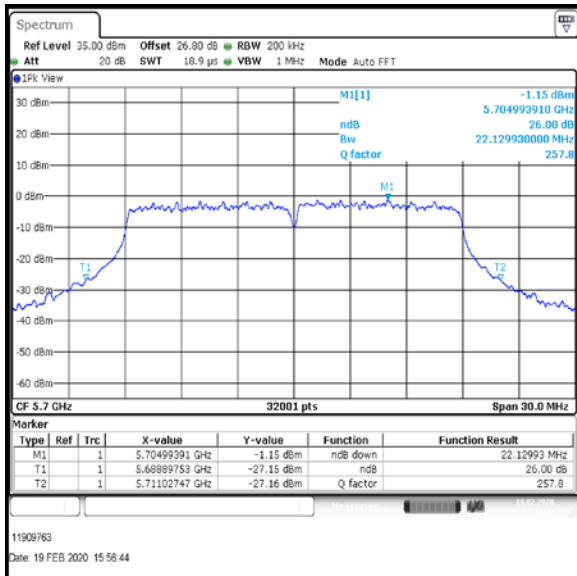

Top Channel

Result: Pass