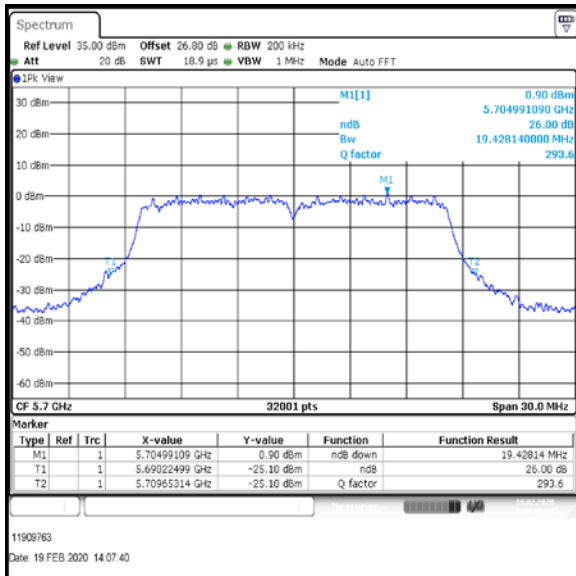

Bottom Channel

Result: **Pass**

Transmitter 26 dB Emission Bandwidth (continued)

Results: 802.11a / 20 MHz / 9Mbit / MIMO / Port 1+2+3 / Port 3 / PWL 13 / 9 dBi Antenna

Channel	Frequency (MHz)	26dB Emission Bandwidth (MHz)
Bottom	5500	19.582

Bottom Channel

Result: **Pass**

Transmitter 26 dB Emission Bandwidth (continued)

Results: 802.11a / 20 MHz / 9Mbit / MIMO / Port 1+2+3 / Port 1 / PWL 16 / 9 dBi Antenna

Channel	Frequency (MHz)	26dB Emission Bandwidth (MHz)
Bottom+1	5520	18.999
Middle	5580	19.996
Top	5700	19.428

Bottom+1 Channel

Middle Channel

Top Channel

Result: Pass

Transmitter 26 dB Emission Bandwidth (continued)

Results: 802.11a / 20 MHz / 9Mbit / MIMO / Port 1+2+3 / Port 2 / PWL 16 / 9 dBi Antenna

Channel	Frequency (MHz)	26dB Emission Bandwidth (MHz)
Bottom+1	5520	19.595
Middle	5580	19.337
Top	5700	19.307