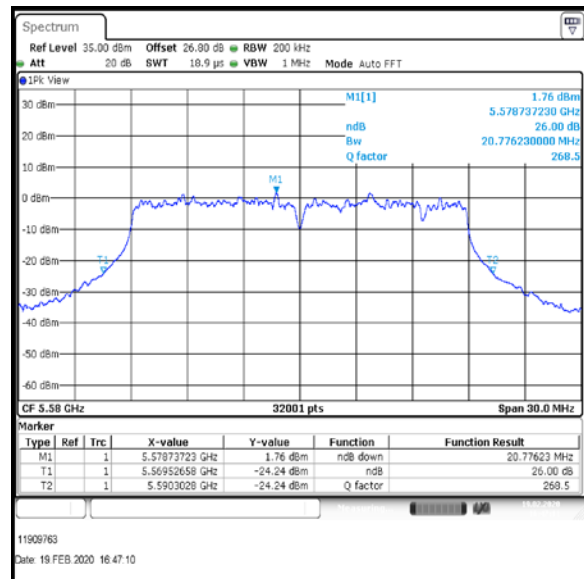

Middle Channel