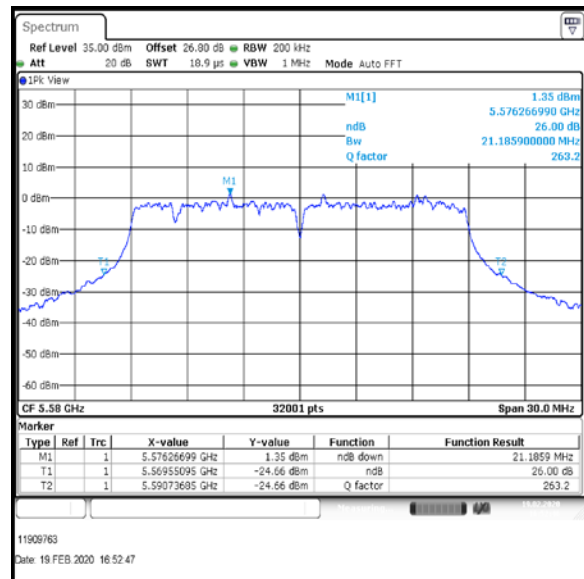

Middle Channel