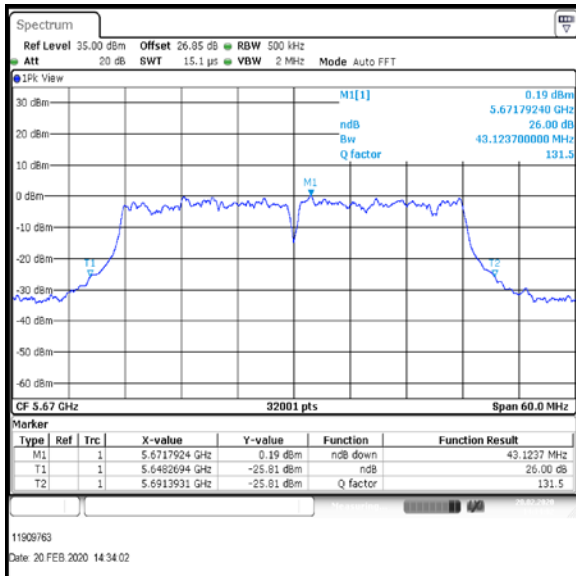

Bottom Channel

Middle Channel

Top Channel

Result: Pass

Transmitter 26 dB Emission Bandwidth (continued)

Results: 802.11ac / HT40 / MCS7 / MIMO / Port 1+2 / Port 1 / PWL 12 / 9 dBi Antenna

Channel	Frequency (MHz)	26dB Emission Bandwidth (MHz)
Bottom	5510	42.439
Middle	5590	43.307
Top	5670	43.124

Bottom Channel

Middle Channel

Top Channel

Result: Pass

Transmitter 26 dB Emission Bandwidth (continued)

Results: 802.11ac / HT40 / MCS7 / MIMO / Port 1+2 / Port 2 / PWL 12 / 9 dBi Antenna

Channel	Frequency (MHz)	26dB Emission Bandwidth (MHz)
Bottom	5510	42.111
Middle	5590	43.15
Top	5670	42.456

Bottom Channel

Middle Channel

Top Channel

Result: Pass

Transmitter 26 dB Emission Bandwidth (continued)

Results: 802.11ac / HT80 / MCS5 / MIMO / Port 1+2 / Port 2 / PWL 9 / 9 dBi Antenna

Channel	Frequency (MHz)	26dB Emission Bandwidth (MHz)
Bottom	5530	87.702