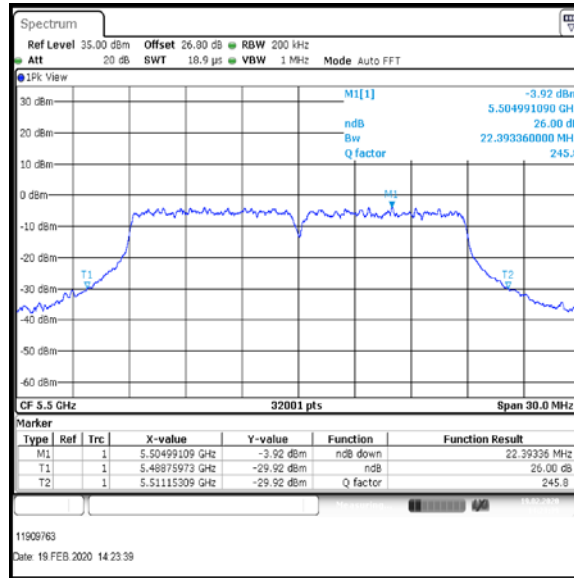

Bottom+1 Channel

Middle Channel

Top Channel

Result: Pass

Transmitter 26 dB Emission Bandwidth (continued)

Results: 802.11a / 20 MHz / 9Mbit / MIMO / Port 1+2+3 / Port 3 / PWL 16 / 9 dBi Antenna

Channel	Frequency (MHz)	26dB Emission Bandwidth (MHz)
Bottom+1	5520	19.426
Middle	5580	19.633
Top	5700	19.687

Bottom+1 Channel

Middle Channel

Top Channel

Result: Pass

Transmitter 26 dB Emission Bandwidth (continued)

Results: 802.11n / HT20 / MCS3 / MIMO / Port 1+2+3 / Port 1 / PWL 13 / 9 dBi Antenna

Channel	Frequency (MHz)	26dB Emission Bandwidth (MHz)
Bottom	5500	22.393