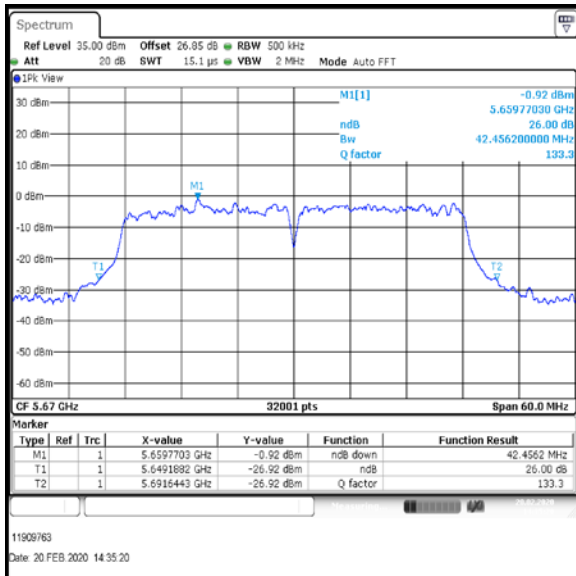

Bottom Channel

Middle Channel

Top Channel

Result: Pass

Transmitter 26 dB Emission Bandwidth (continued)

Results: 802.11ac / HT40 / MCS7 / MIMO / Port 1+2 / Port 1 / PWL 12 / 9 dBi Antenna

Channel	Frequency (MHz)	26dB Emission Bandwidth (MHz)
Bottom	5510	42.439
Middle	5590	43.307
Top	5670	43.124

Bottom Channel

Middle Channel

Top Channel

Result: Pass

Transmitter 26 dB Emission Bandwidth (continued)

Results: 802.11ac / HT40 / MCS7 / MIMO / Port 1+2 / Port 2 / PWL 12 / 9 dBi Antenna

Channel	Frequency (MHz)	26dB Emission Bandwidth (MHz)
Bottom	5510	42.111
Middle	5590	43.15
Top	5670	42.456

Bottom Channel

Middle Channel

Top Channel

Result: Pass

Transmitter 26 dB Emission Bandwidth (continued)

Results: 802.11ac / HT80 / MCS5 / MIMO / Port 1+2 / Port 2 / PWL 9 / 9 dBi Antenna

Channel	Frequency (MHz)	26dB Emission Bandwidth (MHz)
Bottom	5530	87.702

Bottom Channel

Result: **Pass**

Transmitter 26 dB Emission Bandwidth (continued)

Results: 802.11ac / HT80 / MCS5 / MIMO / Port 1+2 / Port 1 / PWL 9 / 9 dBi Antenna

Channel	Frequency (MHz)	26dB Emission Bandwidth (MHz)
Bottom	5530	87.08