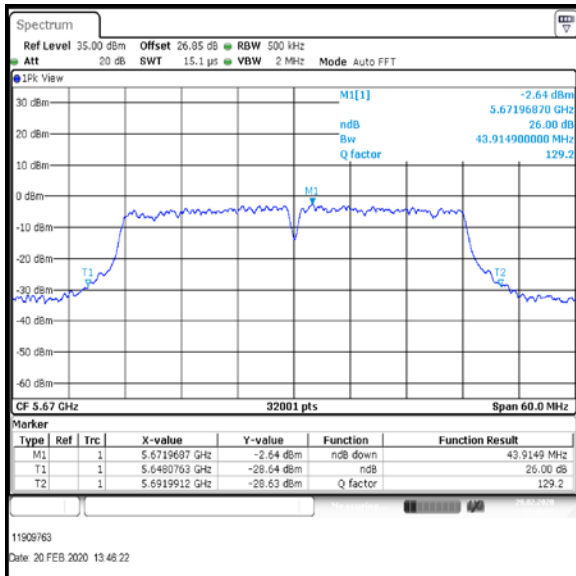

Bottom Channel

Middle Channel

Top Channel

Result: Pass

Transmitter 26 dB Emission Bandwidth (continued)

Results: 802.11n / HT40 / MCS7 / MIMO / Port 1+2 / Port 2 / PWL 12 / 9 dBi Antenna

Channel	Frequency (MHz)	26dB Emission Bandwidth (MHz)
Bottom	5510	43.988
Middle	5590	43.93
Top	5670	43.915

Bottom Channel

Middle Channel

Top Channel

Result: Pass

Transmitter 26 dB Emission Bandwidth (continued)

Results: 802.11ac / HT40 / MCS7 / MIMO / Port 1+2 / Port 1 / PWL 12 / 9 dBi Antenna

Channel	Frequency (MHz)	26dB Emission Bandwidth (MHz)
Bottom	5510	42.439
Middle	5590	43.307
Top	5670	43.124