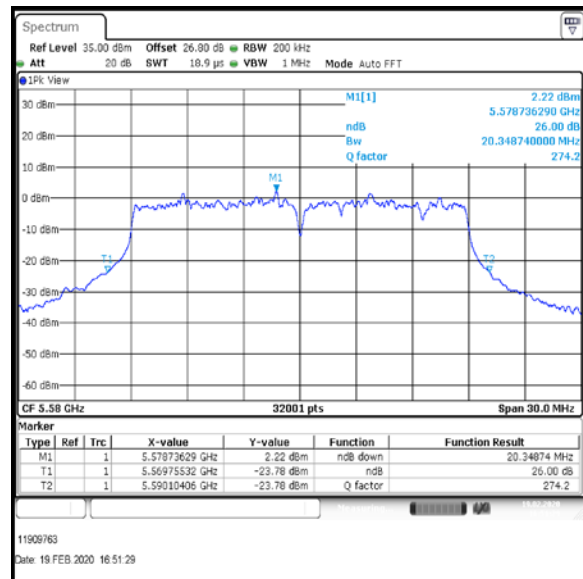

Middle Channel