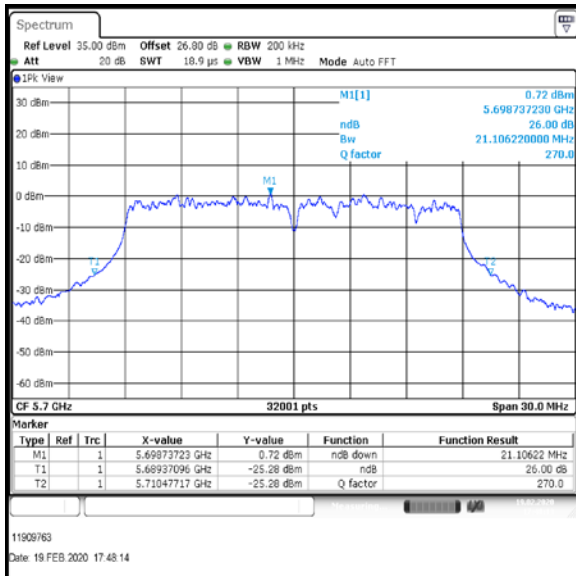

Top Channel

Result: Pass