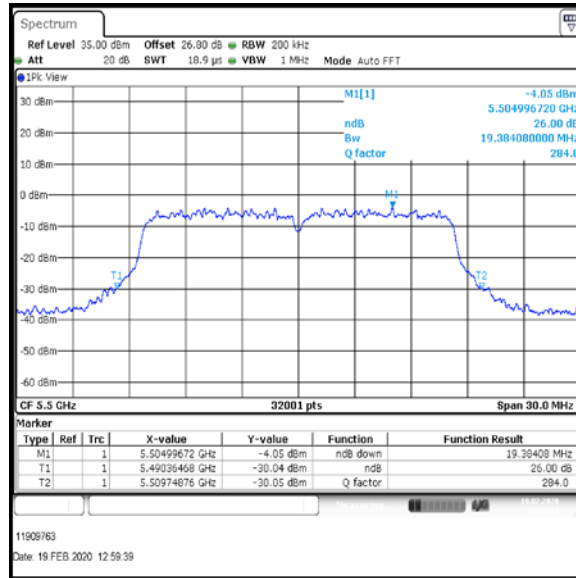

Top Channel

Result: **Pass**

Transmitter 26 dB Emission Bandwidth (continued)

Results: 802.11a / 20 MHz / 12Mbit / MIMO / Port 1+2+3 / Port 1 / PWL 13 / 9 dBi Antenna

Channel	Frequency (MHz)	26dB Emission Bandwidth (MHz)
Bottom	5500	19.472

Bottom Channel

Result: **Pass**

Transmitter 26 dB Emission Bandwidth (continued)

Results: 802.11a / 20 MHz / 12Mbit / MIMO / Port 1+2+3 / Port 2 / PWL 13 / 9 dBi Antenna

Channel	Frequency (MHz)	26dB Emission Bandwidth (MHz)
Bottom	5500	19.721

Bottom Channel

Result: **Pass**

Transmitter 26 dB Emission Bandwidth (continued)

Results: 802.11a / 20 MHz / 12Mbit / MIMO / Port 1+2+3 / Port 3 / PWL 13 / 9 dBi Antenna

Channel	Frequency (MHz)	26dB Emission Bandwidth (MHz)
Bottom	5500	19.384