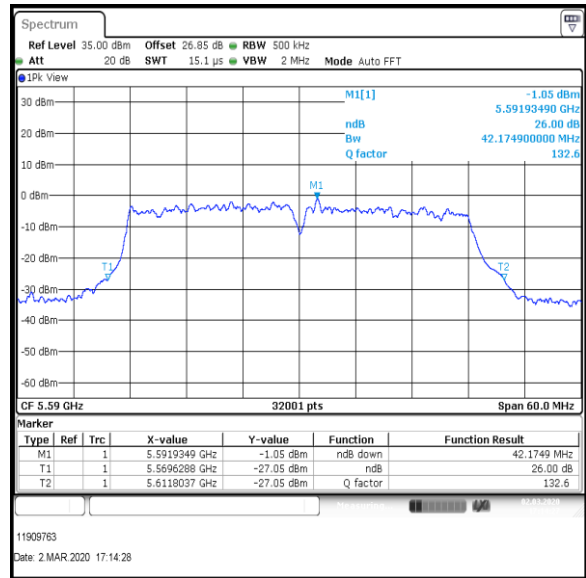

Middle Channel