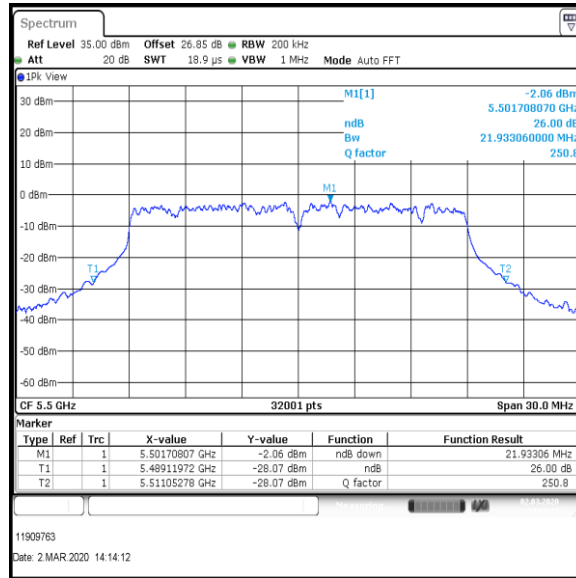

**Results: 802.11ac / HT20 / MCS1 / MIMO / Port 1+2+3+4 / Port 3 / PWL 15 / 8 dBi Antenna**

Channel	Frequency (MHz)	26dB Emission Bandwidth (MHz)
Bottom	5500	20.938

Bottom Channel

Result: **Pass**

**Transmitter 26 dB Emission Bandwidth (continued)**

**Results: 802.11ac / HT20 / MCS1 / MIMO / Port 1+2+3+4 / Port 4 / PWL 15 / 8 dBi Antenna**

Channel	Frequency (MHz)	26dB Emission Bandwidth (MHz)
Bottom	5500	21.933

**Bottom Channel**

**Result: Pass**

**Transmitter 26 dB Emission Bandwidth (continued)**