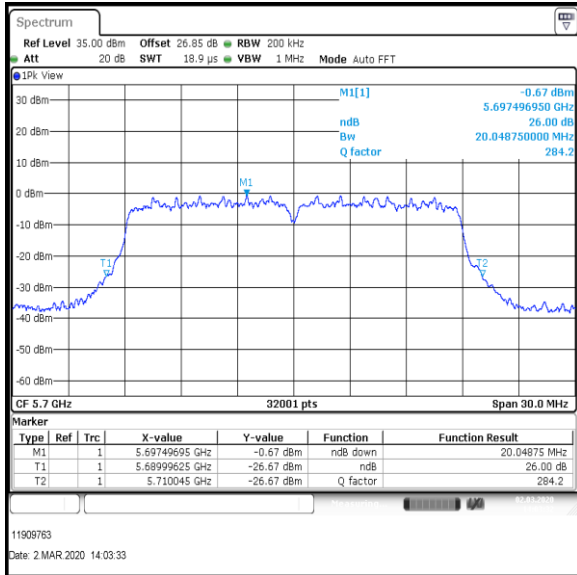

Top Channel

Result: Pass