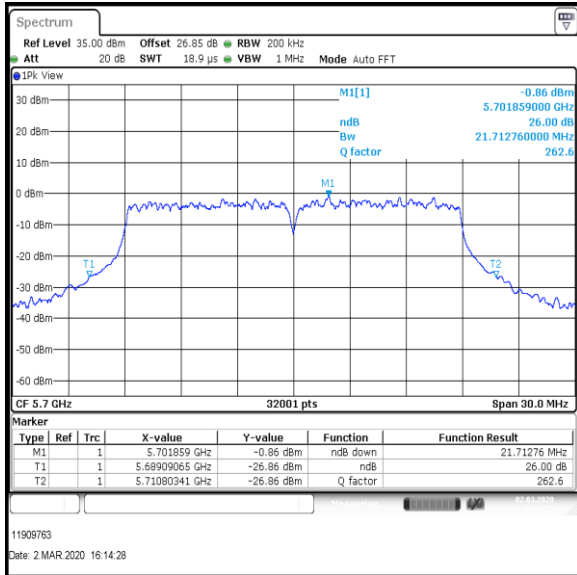

Top Channel

Result: Pass