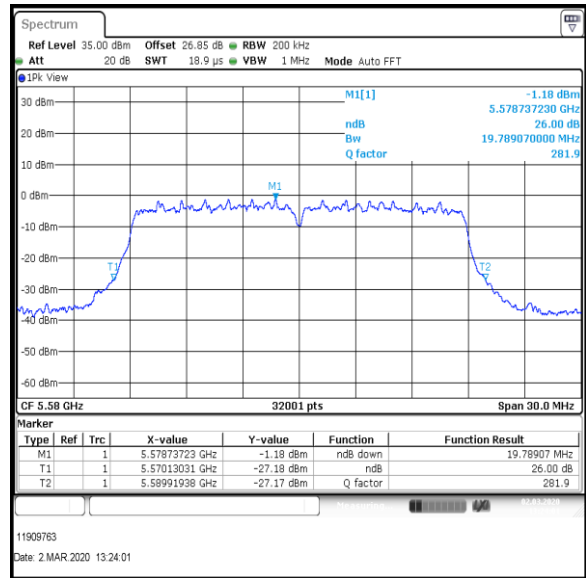

Middle Channel