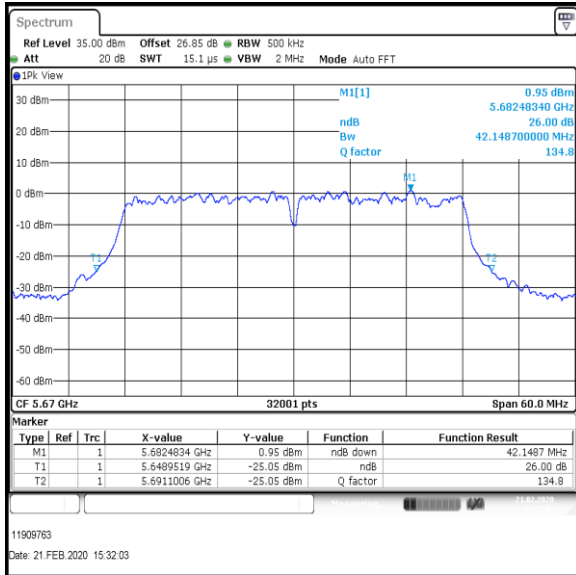

Top Channel

Result: Pass