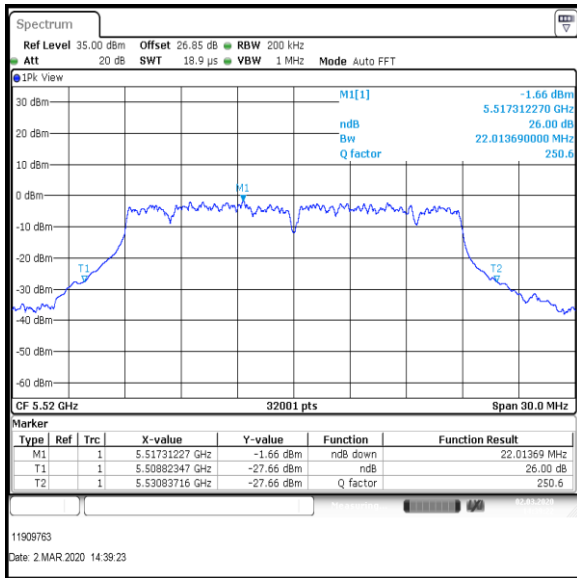

Transmitter 26 dB Emission Bandwidth (continued)

Results: 802.11ac / HT20 / MCS2 / MIMO / Port 1+2+3+4 / Port 4 / PWL 16 / 8 dBi Antenna

Channel	Frequency (MHz)	26dB Emission Bandwidth (MHz)
Bottom+1	5520	22.014
Middle	5580	22.113
Top	5700	22.473

Bottom+1 Channel