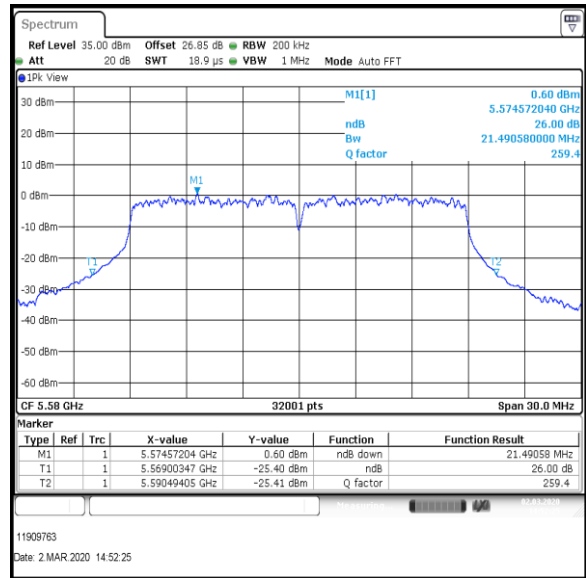

Middle Channel