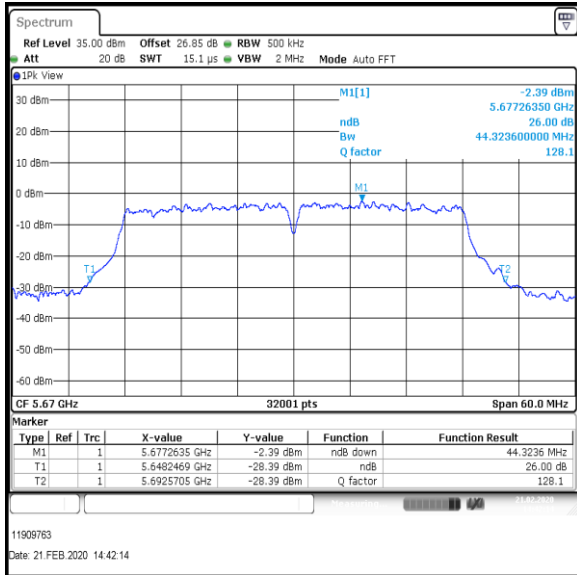

**Middle Channel**

**Top Channel**

**Result: Pass**

**Transmitter 26 dB Emission Bandwidth (continued)**

**Results: 802.11n / HT40 / MCS3 / MIMO / Port 1+2+3+4 / Port 2 / PWL 15 / 8 dBi Antenna**

Channel	Frequency (MHz)	26dB Emission Bandwidth (MHz)
Bottom	5510	44.387
Middle	5590	43.554
Top	5670	44.323

**Bottom Channel**

**Middle Channel**

**Top Channel**

**Result: Pass**

**Transmitter 26 dB Emission Bandwidth (continued)**

**Results: 802.11n / HT40 / MCS3 / MIMO / Port 1+2+3+4 / Port 3 / PWL 15 / 8 dBi Antenna**