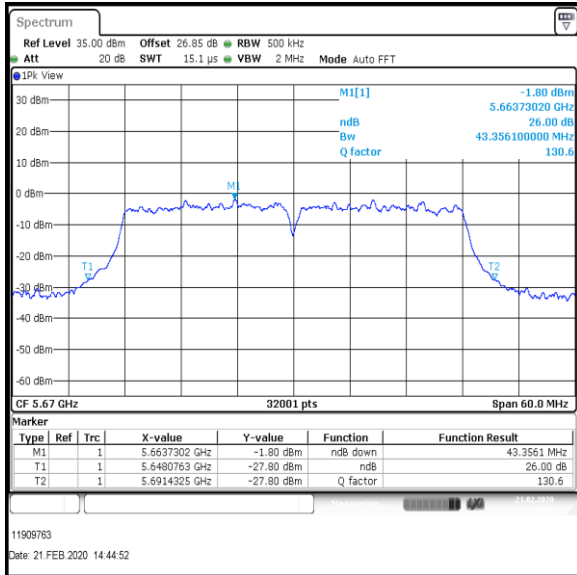

Top Channel

Result: Pass