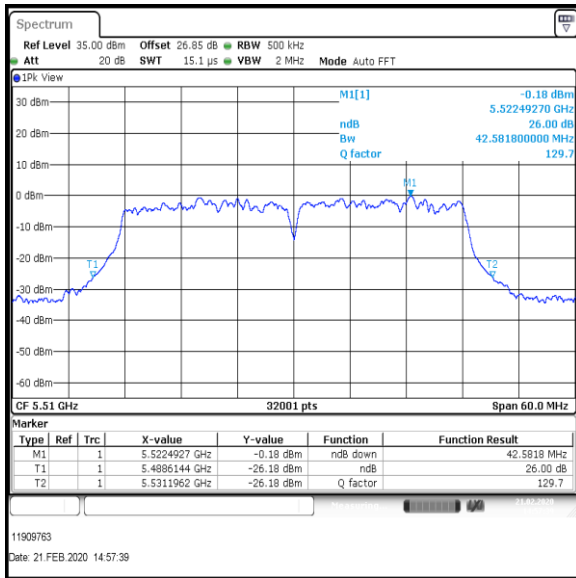

**Middle Channel**

**Top Channel**

**Result: Pass**

**Transmitter 26 dB Emission Bandwidth (continued)**

**Results: 802.11ac / HT40 / MCS3 / MIMO / Port 1+2+3+4 / Port 3 / PWL 15 / 8 dBi Antenna**

Channel	Frequency (MHz)	26dB Emission Bandwidth (MHz)
Bottom	5510	42.582
Middle	5590	42.432
Top	5670	42.059