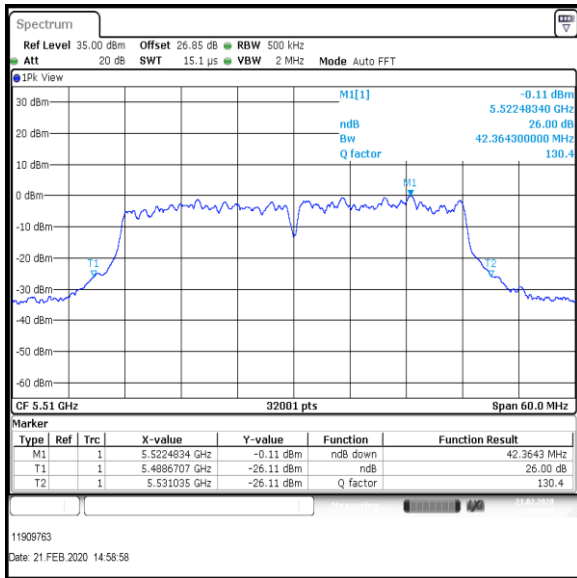

Transmitter 26 dB Emission Bandwidth (continued)

Results: 802.11ac / HT40 / MCS3 / MIMO / Port 1+2+3+4 / Port 4 / PWL 15 / 8 dBi Antenna

Channel	Frequency (MHz)	26dB Emission Bandwidth (MHz)
Bottom	5510	42.364
Middle	5590	42.372
Top	5670	43.461

Bottom Channel