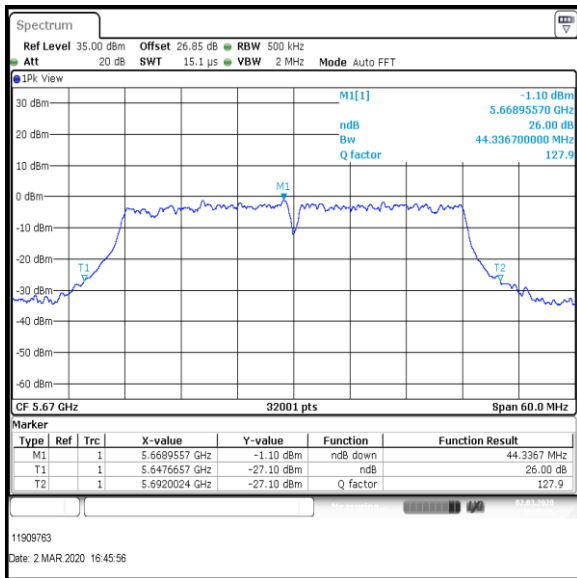

Top Channel

Result: Pass