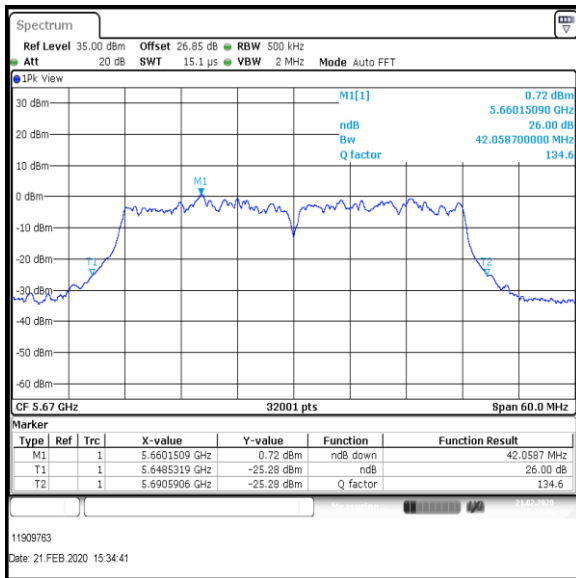

**Middle Channel**

**Top Channel**

**Result: Pass**

**Transmitter 26 dB Emission Bandwidth (continued)**

**Results: 802.11ac / HT40 / MCS3 / MIMO / Port 1+2+3+4 / Port 3 / PWL 15 / 8 dBi Antenna**

Channel	Frequency (MHz)	26dB Emission Bandwidth (MHz)
Bottom	5510	42.582
Middle	5590	42.432
Top	5670	42.059

**Bottom Channel**

**Middle Channel**

**Top Channel**

**Result: Pass**

**Transmitter 26 dB Emission Bandwidth (continued)**

**Results: 802.11ac / HT40 / MCS3 / MIMO / Port 1+2+3+4 / Port 4 / PWL 15 / 8 dBi Antenna**