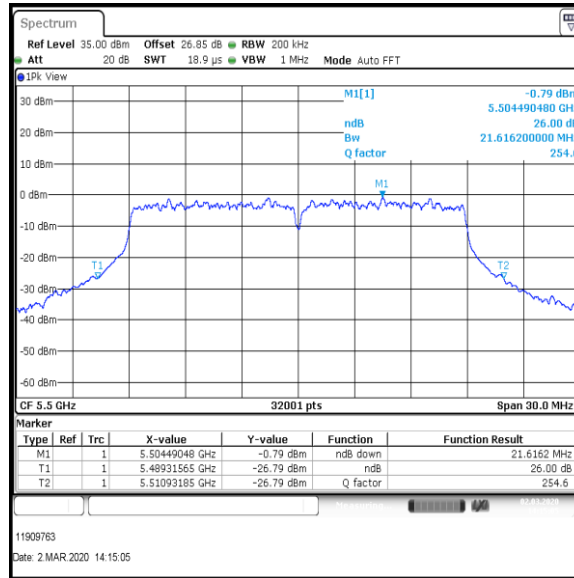

Transmitter 26 dB Emission Bandwidth (continued)

Results: 802.11ac / HT20 / MCS2 / MIMO / Port 1+2+3+4 / Port 1 / PWL 15 / 8 dBi Antenna

Channel	Frequency (MHz)	26dB Emission Bandwidth (MHz)
Bottom	5500	21.616

Bottom Channel

Result: **Pass**