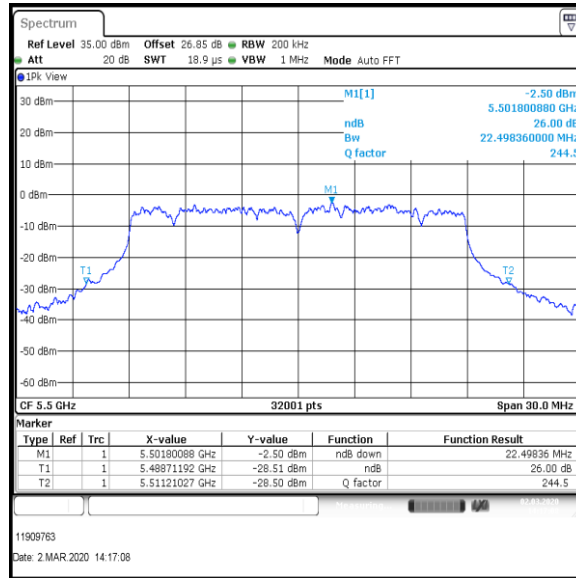

**Results: 802.11ac / HT20 / MCS2 / MIMO / Port 1+2+3+4 / Port 3 / PWL 15 / 8 dBi Antenna**

Channel	Frequency (MHz)	26dB Emission Bandwidth (MHz)
Bottom	5500	21.242

**Bottom Channel**

**Result: Pass**

**Transmitter 26 dB Emission Bandwidth (continued)**

**Results: 802.11ac / HT20 / MCS2 / MIMO / Port 1+2+3+4 / Port 4 / PWL 15 / 8 dBi Antenna**

Channel	Frequency (MHz)	26dB Emission Bandwidth (MHz)
Bottom	5500	22.498

**Bottom Channel**

**Result: Pass**

**Transmitter 26 dB Emission Bandwidth (continued)**