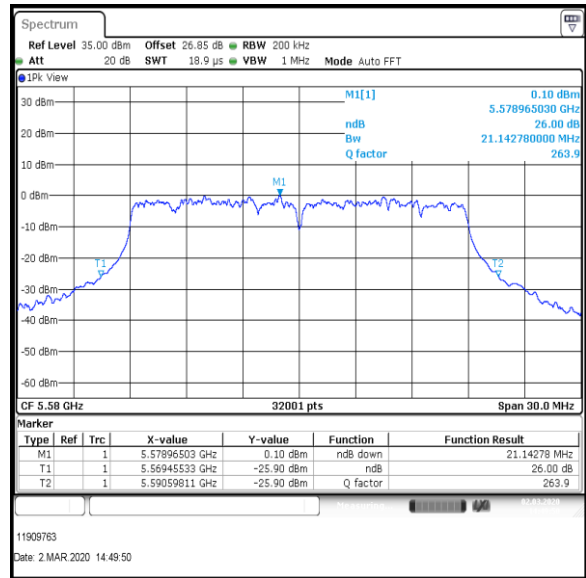

Middle Channel