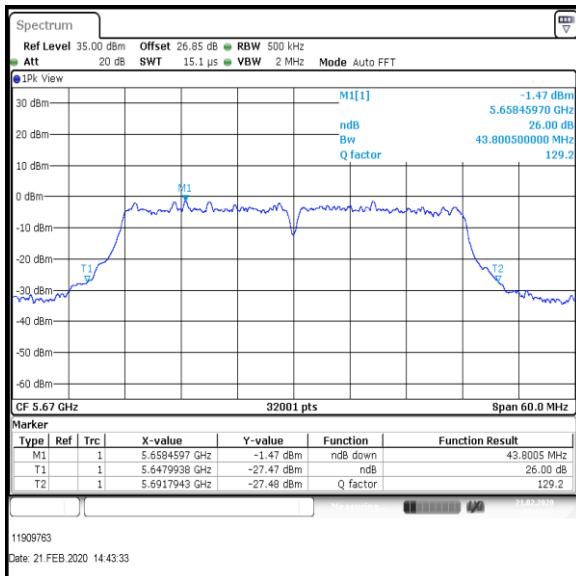

Top Channel

Result: Pass