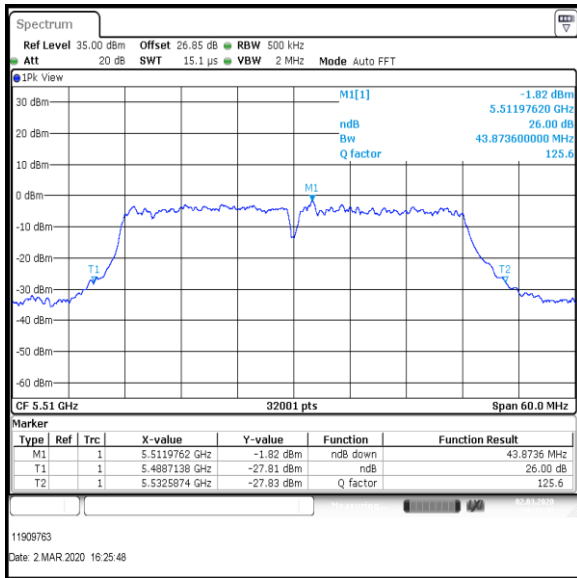

Transmitter 26 dB Emission Bandwidth (continued)

Results: 802.11n / HT40 / MCS7 / MIMO / Port 1+2+3+4 / Port 3 / PWL 15 / 8 dBi Antenna

Channel	Frequency (MHz)	26dB Emission Bandwidth (MHz)
Bottom	5510	43.874
Middle	5590	42.175
Top	5670	43.058

Bottom Channel