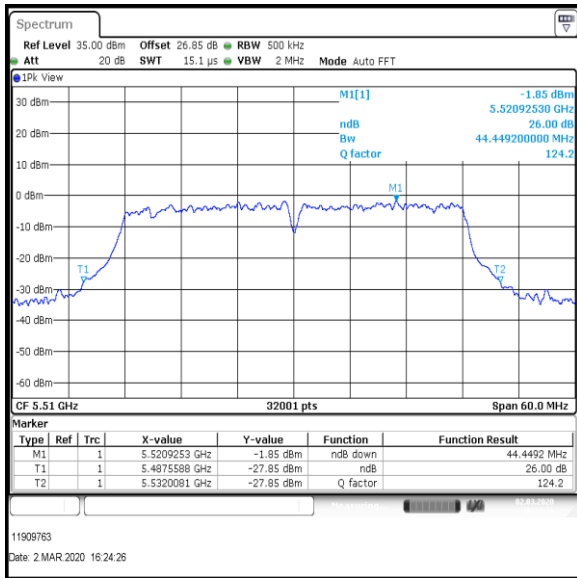

**Middle Channel**

**Top Channel**

**Result: Pass**

**Transmitter 26 dB Emission Bandwidth (continued)**

**Results: 802.11n / HT40 / MCS7 / MIMO / Port 1+2+3+4 / Port 1 / PWL 15 / 8 dBi Antenna**

Channel	Frequency (MHz)	26dB Emission Bandwidth (MHz)
Bottom	5510	44.449
Middle	5590	44.899
Top	5670	44.337