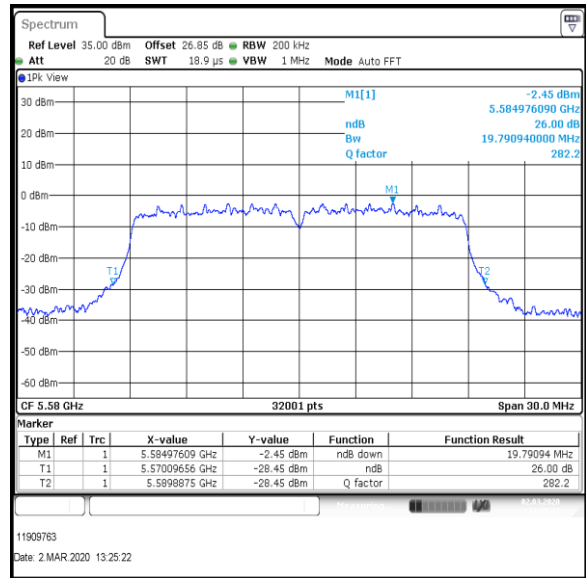

Middle Channel