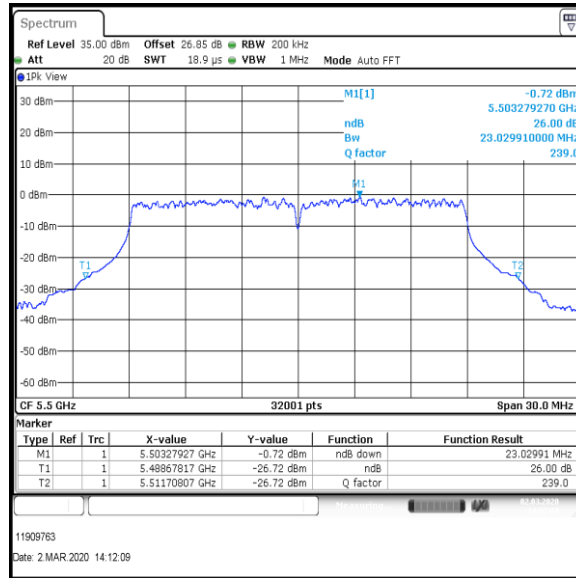

**Bottom+1 Channel**

**Middle Channel**

**Top Channel**

**Result: Pass**

**Transmitter 26 dB Emission Bandwidth (continued)**

**Results: 802.11n / HT20 / MCS2 / MIMO / Port 1+2+3+4 / Port 4 / PWL 16 / 8 dBi Antenna**

Channel	Frequency (MHz)	26dB Emission Bandwidth (MHz)
Bottom+1	5520	19.862
Middle	5580	19.791
Top	5700	19.911

**Bottom+1 Channel**

**Middle Channel**

**Top Channel**

**Result: Pass**

**Transmitter 26 dB Emission Bandwidth (continued)**

**Results: 802.11ac / HT20 / MCS1 / MIMO / Port 1+2+3+4 / Port 1 / PWL 15 / 8 dBi Antenna**

Channel	Frequency (MHz)	26dB Emission Bandwidth (MHz)
Bottom	5500	23.03

**Bottom Channel**

**Result: Pass**

**Transmitter 26 dB Emission Bandwidth (continued)**