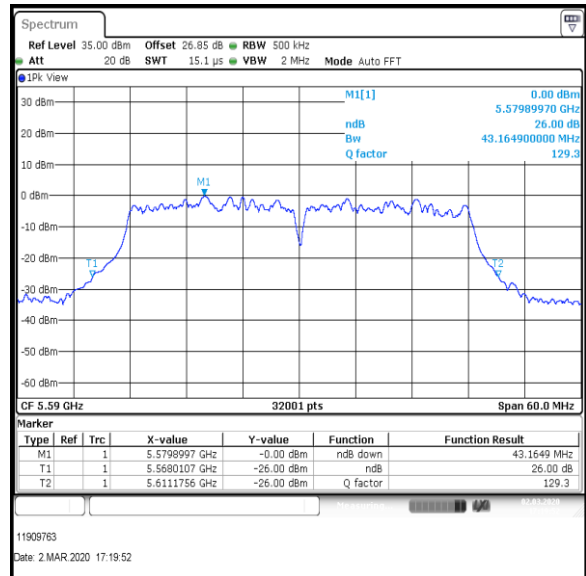

Middle Channel