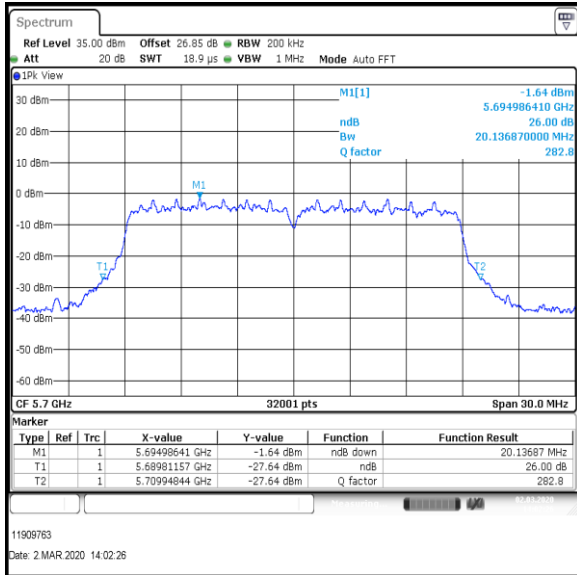

**Transmitter 26 dB Emission Bandwidth (continued)**

**Results: 802.11n / HT20 / MCS1 / MIMO / Port 1+2+3+4 / Port 4 / PWL 16 / 8 dBi Antenna**

Channel	Frequency (MHz)	26dB Emission Bandwidth (MHz)
Bottom+1	5520	20.490
Middle	5580	20.244
Top	5700	20.137

**Bottom+1 Channel**

**Middle Channel**

**Top Channel**

**Result: Pass**

**Transmitter 26 dB Emission Bandwidth (continued)**

**Results: 802.11n / HT20 / MCS2 / MIMO / Port 1+2+3+4 / Port 1 / PWL 15 / 8 dBi Antenna**