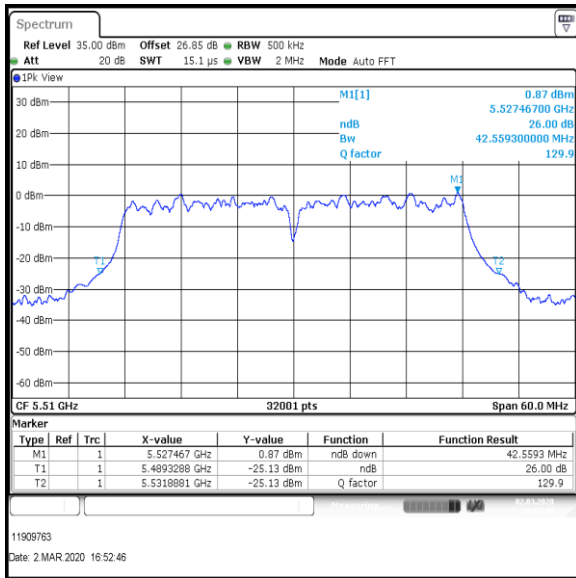

**Middle Channel**

**Top Channel**

**Result: Pass**

**Transmitter 26 dB Emission Bandwidth (continued)**

**Results: 802.11ac / HT40 / MCS7 / MIMO / Port 1+2+3+4 / Port 2 / PWL 15 / 8 dBi Antenna**

Channel	Frequency (MHz)	26dB Emission Bandwidth (MHz)
Bottom	5510	42.559
Middle	5590	42.241
Top	5670	43.478