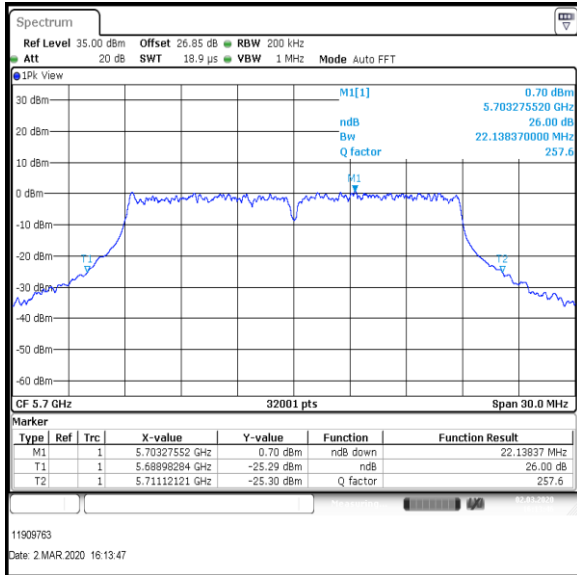

**Results: 802.11ac / HT20 / MCS1 / MIMO / Port 1+2+3+4 / Port 1 / PWL 16 / 8 dBi Antenna**

Channel	Frequency (MHz)	26dB Emission Bandwidth (MHz)
Bottom+1	5520	21.922
Middle	5580	21.873
Top	5700	22.138

**Bottom+1 Channel**

**Middle Channel**

**Top Channel**

**Result: Pass**

**Transmitter 26 dB Emission Bandwidth (continued)**

**Results: 802.11ac / HT20 / MCS1 / MIMO / Port 1+2+3+4 / Port 2 / PWL 16 / 8 dBi Antenna**