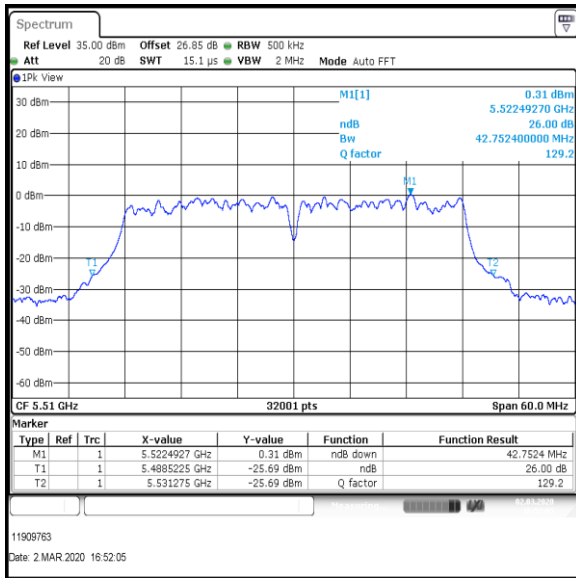

Transmitter 26 dB Emission Bandwidth (continued)

Results: 802.11ac / HT40 / MCS7 / MIMO / Port 1+2+3+4 / Port 1 / PWL 15 / 8 dBi Antenna

Channel	Frequency (MHz)	26dB Emission Bandwidth (MHz)
Bottom	5510	42.752
Middle	5590	38.569
Top	5670	41.995

Bottom Channel