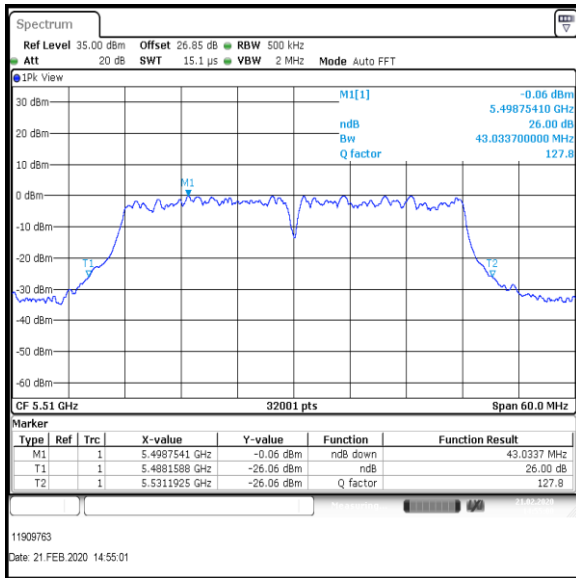

Transmitter 26 dB Emission Bandwidth (continued)

Results: 802.11ac / HT40 / MCS3 / MIMO / Port 1+2+3+4 / Port 1 / PWL 15 / 8 dBi Antenna

Channel	Frequency (MHz)	26dB Emission Bandwidth (MHz)
Bottom	5510	43.033
Middle	5590	42.751
Top	5670	42.149

Bottom Channel