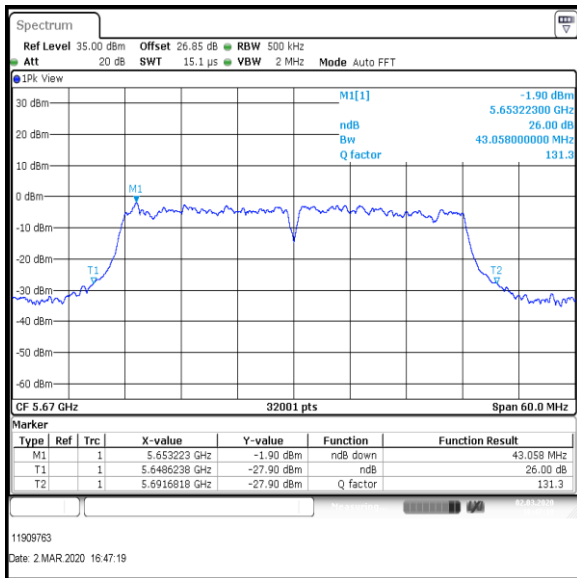

Top Channel

Result: Pass