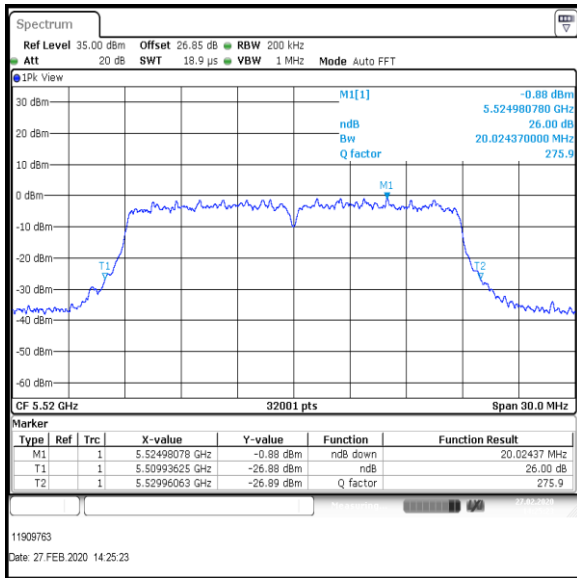

Transmitter 26 dB Emission Bandwidth (continued)

Results: 802.11n / HT20 / MCS2 / MIMO / Port 1+2+3+4 / Port 2 / PWL 16 / 8 dBi Antenna

Channel	Frequency (MHz)	26dB Emission Bandwidth (MHz)
Bottom+1	5520	20.024
Middle	5580	19.789
Top	5700	19.751

Bottom+1 Channel