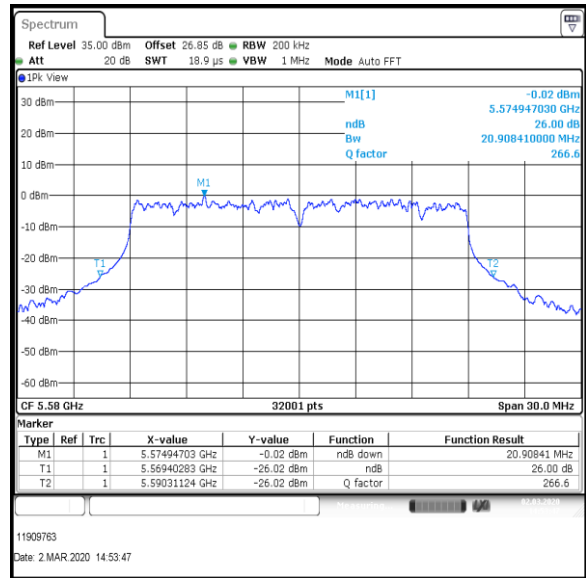

Middle Channel