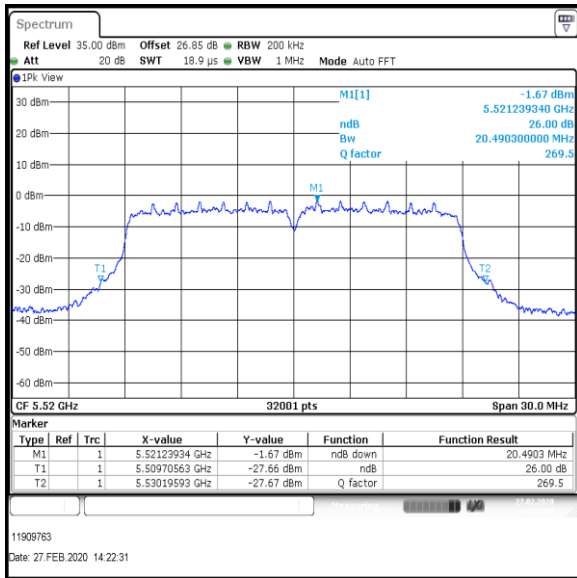

**Transmitter 26 dB Emission Bandwidth (continued)**

**Results: 802.11n / HT20 / MCS1 / MIMO / Port 1+2+3+4 / Port 4 / PWL 16 / 8 dBi Antenna**

Channel	Frequency (MHz)	26dB Emission Bandwidth (MHz)
Bottom+1	5520	20.490
Middle	5580	20.244
Top	5700	20.137

**Bottom+1 Channel**

**Middle Channel**

**Top Channel**

**Result: Pass**

**Transmitter 26 dB Emission Bandwidth (continued)**

**Results: 802.11n / HT20 / MCS2 / MIMO / Port 1+2+3+4 / Port 1 / PWL 15 / 8 dBi Antenna**