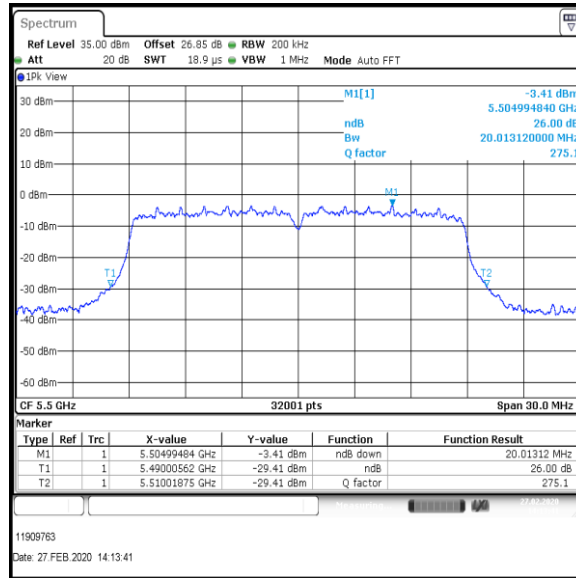

Channel	Frequency (MHz)	26dB Emission Bandwidth (MHz)
Bottom	5500	20.021

**Bottom Channel**

**Result: Pass**

**Transmitter 26 dB Emission Bandwidth (continued)**

**Results: 802.11n / HT20 / MCS2 / MIMO / Port 1+2+3+4 / Port 4 / PWL 15 / 8 dBi Antenna**

Channel	Frequency (MHz)	26dB Emission Bandwidth (MHz)
Bottom	5500	20.013

Bottom Channel

Result: **Pass**

**Transmitter 26 dB Emission Bandwidth (continued)**

**Results: 802.11n / HT20 / MCS2 / MIMO / Port 1+2+3+4 / Port 1 / PWL 16 / 8 dBi Antenna**