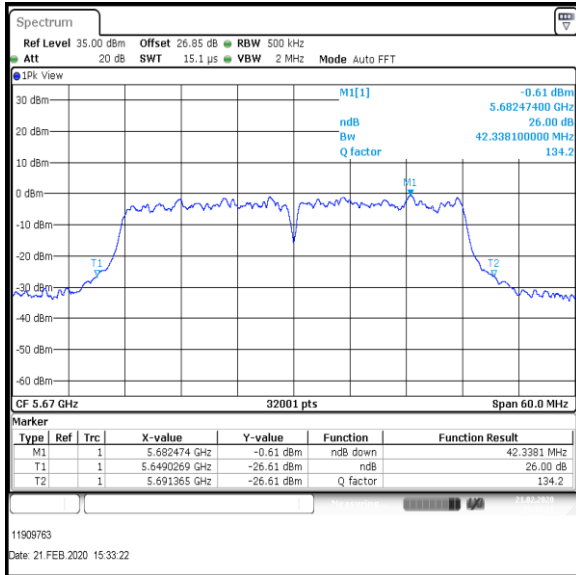

Top Channel

Result: Pass