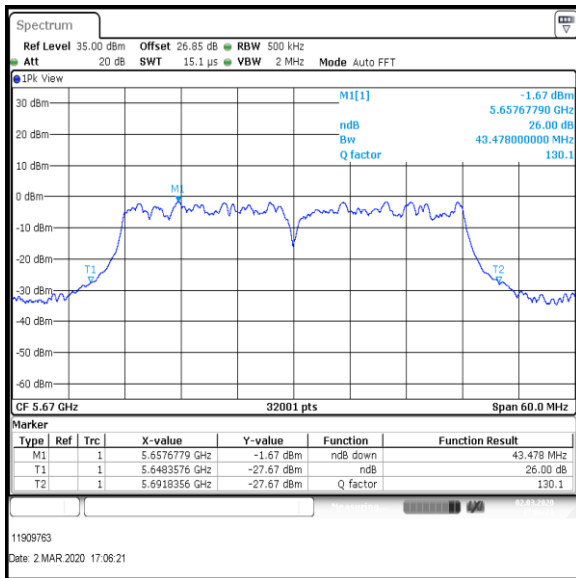

Top Channel

Result: Pass