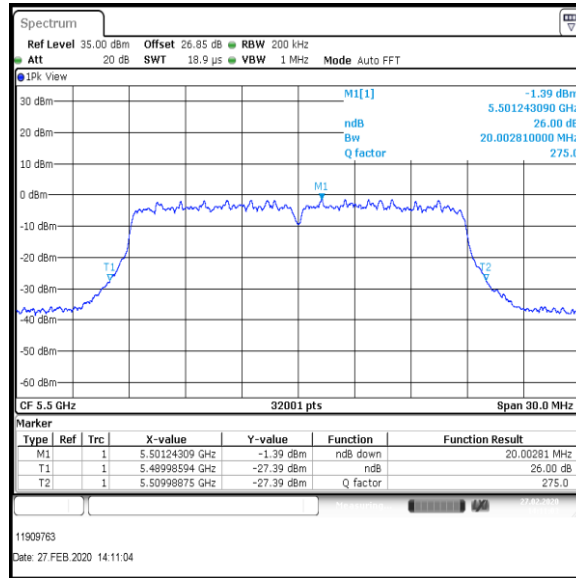

**Bottom+1 Channel**

**Middle Channel**

**Top Channel**

**Result: Pass**

**Transmitter 26 dB Emission Bandwidth (continued)**

**Results: 802.11n / HT20 / MCS2 / MIMO / Port 1+2+3+4 / Port 1 / PWL 15 / 8 dBi Antenna**

Channel	Frequency (MHz)	26dB Emission Bandwidth (MHz)
Bottom	5500	20.219

Bottom Channel

Result: **Pass**

**Transmitter 26 dB Emission Bandwidth (continued)**

**Results: 802.11n / HT20 / MCS2 / MIMO / Port 1+2+3+4 / Port 2 / PWL 15 / 8 dBi Antenna**

Channel	Frequency (MHz)	26dB Emission Bandwidth (MHz)
Bottom	5500	20.003

Bottom Channel

Result: **Pass**

**Transmitter 26 dB Emission Bandwidth (continued)**

**Results: 802.11n / HT20 / MCS2 / MIMO / Port 1+2+3+4 / Port 3 / PWL 15 / 8 dBi Antenna**