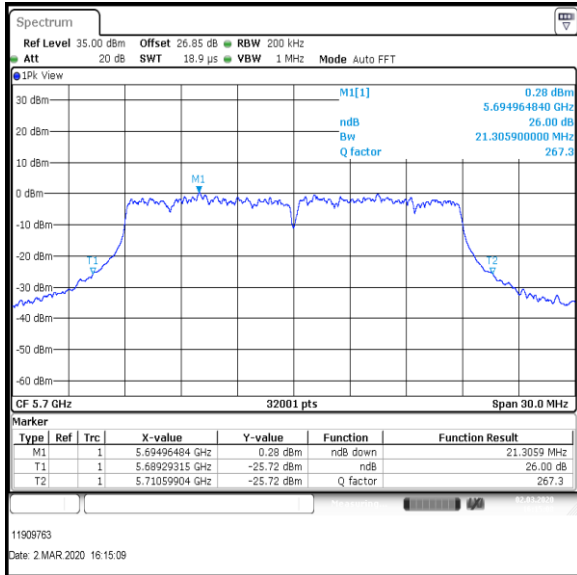

**Results: 802.11ac / HT20 / MCS1 / MIMO / Port 1+2+3+4 / Port 3 / PWL 16 / 8 dBi Antenna**

Channel	Frequency (MHz)	26dB Emission Bandwidth (MHz)
Bottom+1	5520	21.157
Middle	5580	21.143
Top	5700	21.306

**Bottom+1 Channel**

**Middle Channel**

**Top Channel**

**Result: Pass**

**Transmitter 26 dB Emission Bandwidth (continued)**

**Results: 802.11ac / HT20 / MCS1 / MIMO / Port 1+2+3+4 / Port 4 / PWL 16 / 8 dBi Antenna**