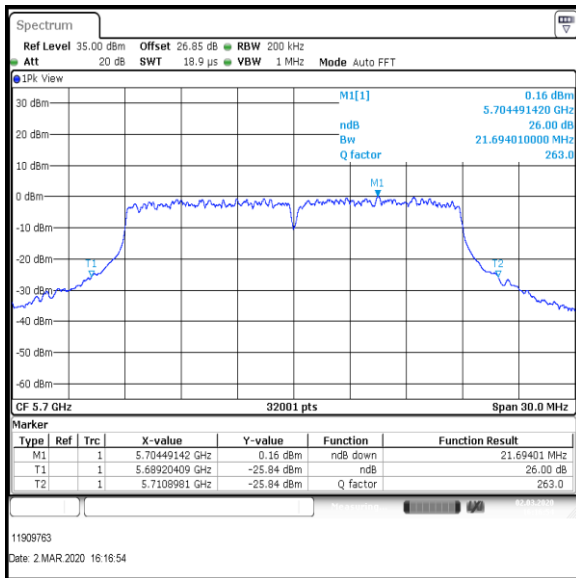

Top Channel

Result: Pass