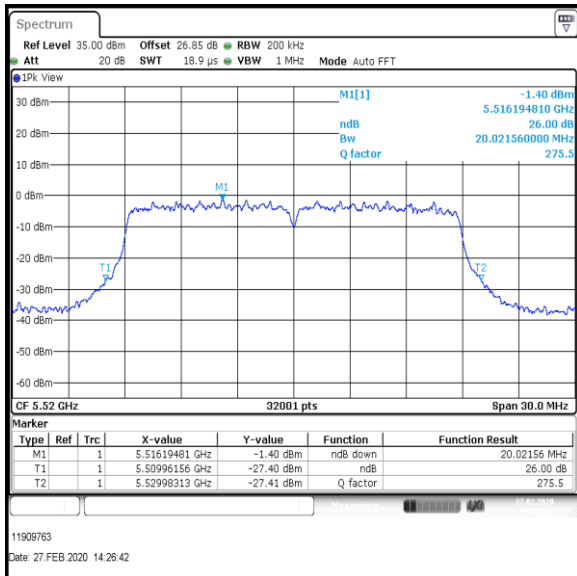

**Middle Channel**

**Top Channel**

**Result: Pass**

**Transmitter 26 dB Emission Bandwidth (continued)**

**Results: 802.11n / HT20 / MCS2 / MIMO / Port 1+2+3+4 / Port 3 / PWL 16 / 8 dBi Antenna**

Channel	Frequency (MHz)	26dB Emission Bandwidth (MHz)
Bottom+1	5520	20.022
Middle	5580	19.937
Top	5700	20.037

**Bottom+1 Channel**

**Middle Channel**

**Top Channel**

**Result: Pass**

**Transmitter 26 dB Emission Bandwidth (continued)**

**Results: 802.11n / HT20 / MCS2 / MIMO / Port 1+2+3+4 / Port 4 / PWL 16 / 8 dBi Antenna**