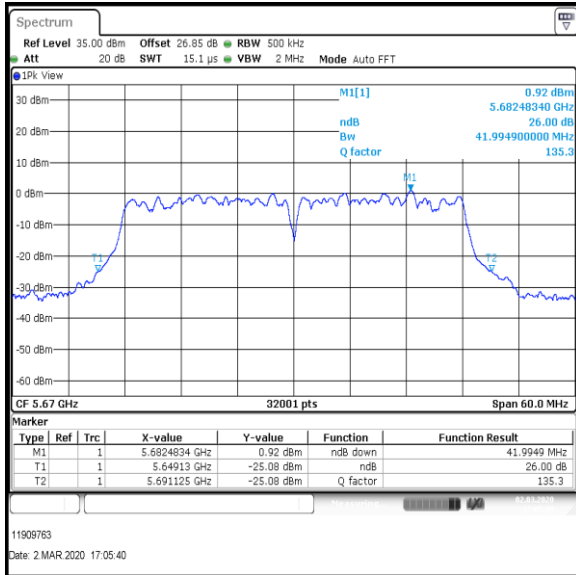

Top Channel

Result: Pass