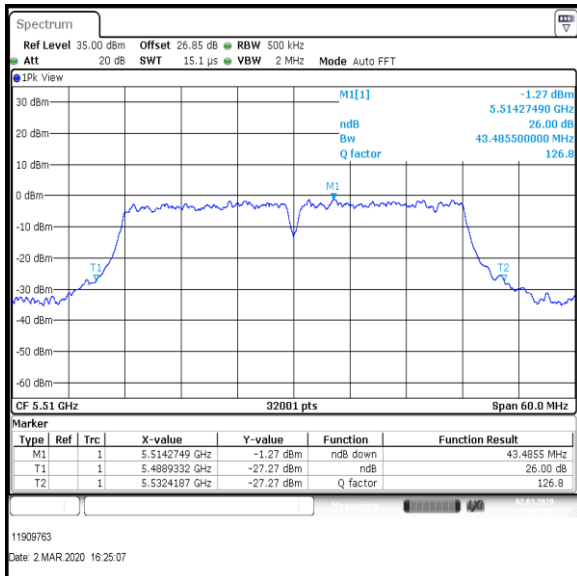

Transmitter 26 dB Emission Bandwidth (continued)

Results: 802.11n / HT40 / MCS7 / MIMO / Port 1+2+3+4 / Port 2 / PWL 15 / 8 dBi Antenna

Channel	Frequency (MHz)	26dB Emission Bandwidth (MHz)
Bottom	5510	43.486
Middle	5590	42.782
Top	5670	43.967

Bottom Channel