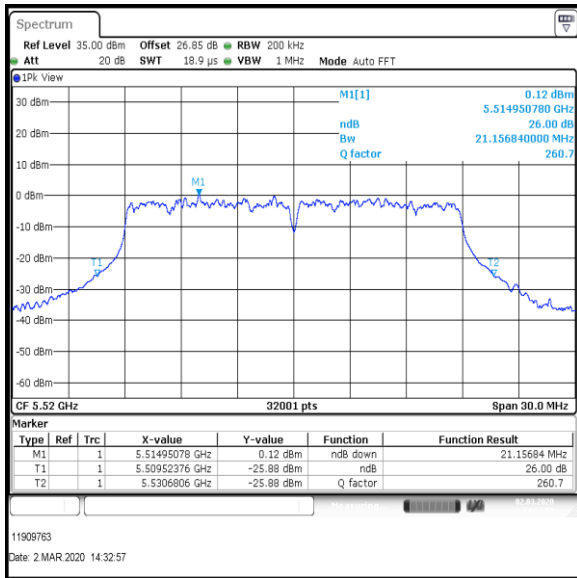

Transmitter 26 dB Emission Bandwidth (continued)

Results: 802.11ac / HT20 / MCS1 / MIMO / Port 1+2+3+4 / Port 3 / PWL 16 / 8 dBi Antenna

Channel	Frequency (MHz)	26dB Emission Bandwidth (MHz)
Bottom+1	5520	21.157
Middle	5580	21.143
Top	5700	21.306

Bottom+1 Channel