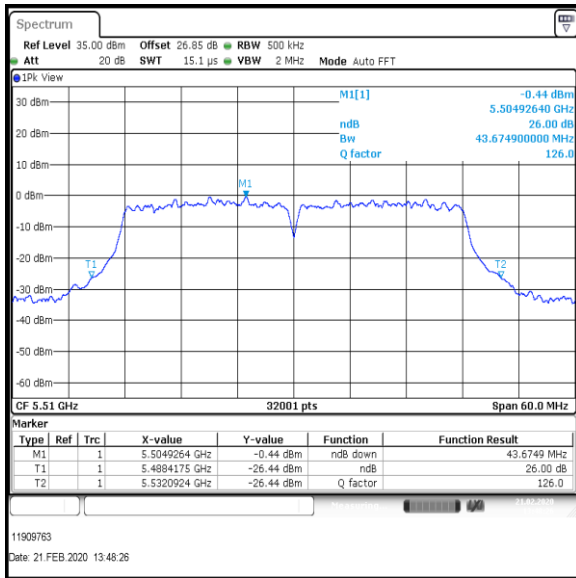

Transmitter 26 dB Emission Bandwidth (continued)

Results: 802.11n / HT40 / MCS3 / MIMO / Port 1+2+3+4 / Port 1 / PWL 15 / 8 dBi Antenna

Channel	Frequency (MHz)	26dB Emission Bandwidth (MHz)
Bottom	5510	43.674
Middle	5590	39.421
Top	5670	43.564

Bottom Channel