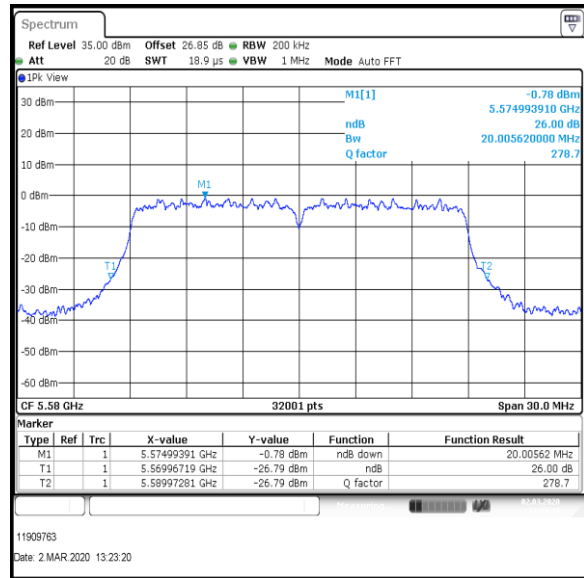

Middle Channel