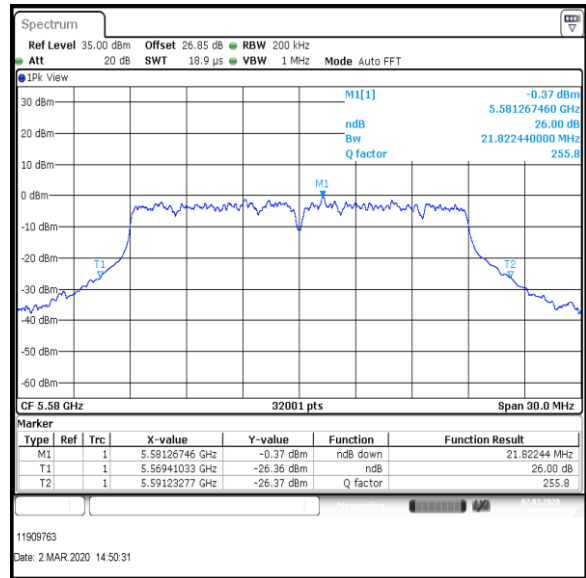

Middle Channel