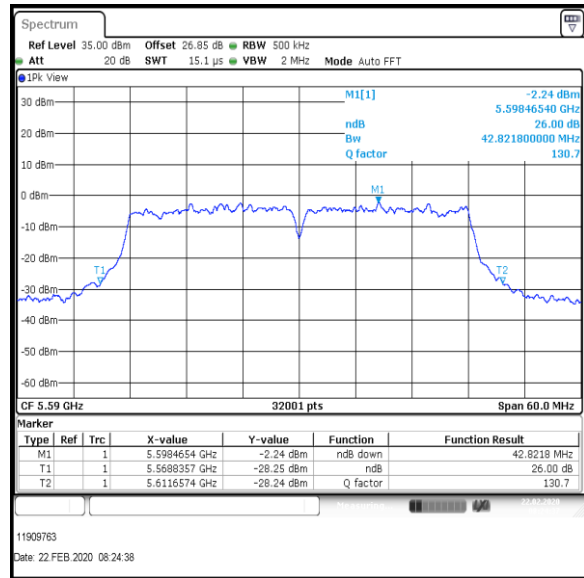

Middle Channel