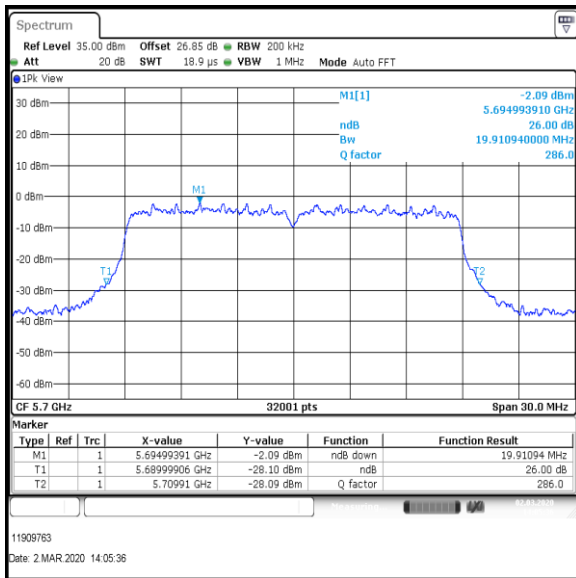

Top Channel

Result: Pass