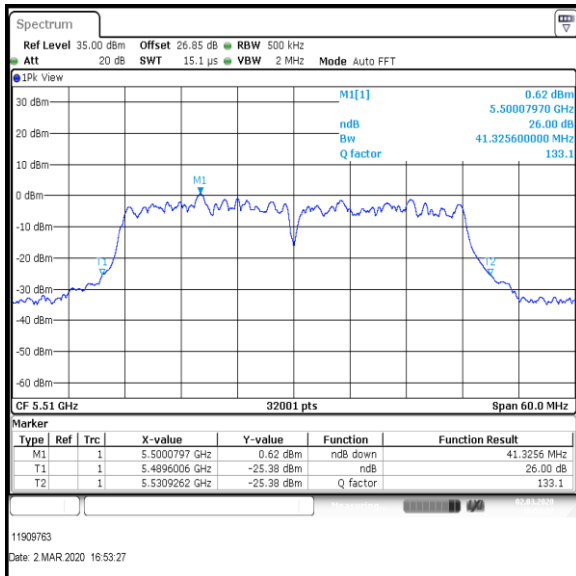

Transmitter 26 dB Emission Bandwidth (continued)

Results: 802.11ac / HT40 / MCS7 / MIMO / Port 1+2+3+4 / Port 3 / PWL 15 / 8 dBi Antenna

Channel	Frequency (MHz)	26dB Emission Bandwidth (MHz)
Bottom	5510	41.326
Middle	5590	43.165
Top	5670	41.879

Bottom Channel