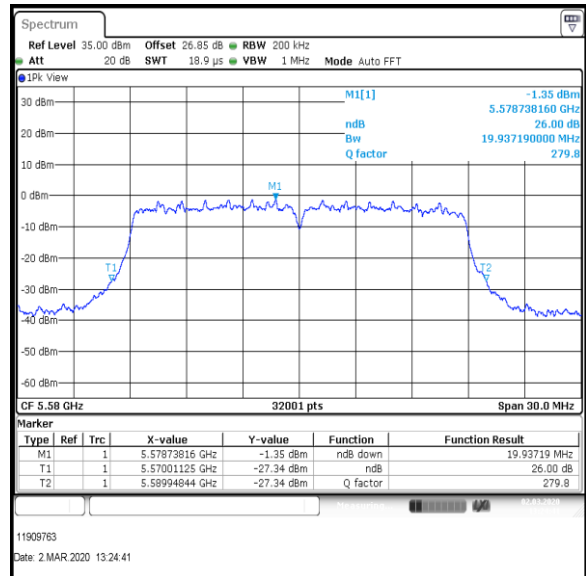

**Middle Channel**

**Top Channel**

**Result: Pass**

**Transmitter 26 dB Emission Bandwidth (continued)**

**Results: 802.11n / HT20 / MCS2 / MIMO / Port 1+2+3+4 / Port 3 / PWL 16 / 8 dBi Antenna**

Channel	Frequency (MHz)	26dB Emission Bandwidth (MHz)
Bottom+1	5520	20.022
Middle	5580	19.937
Top	5700	20.037

**Bottom+1 Channel**

**Middle Channel**

**Top Channel**

**Result: Pass**

**Transmitter 26 dB Emission Bandwidth (continued)**

**Results: 802.11n / HT20 / MCS2 / MIMO / Port 1+2+3+4 / Port 4 / PWL 16 / 8 dBi Antenna**