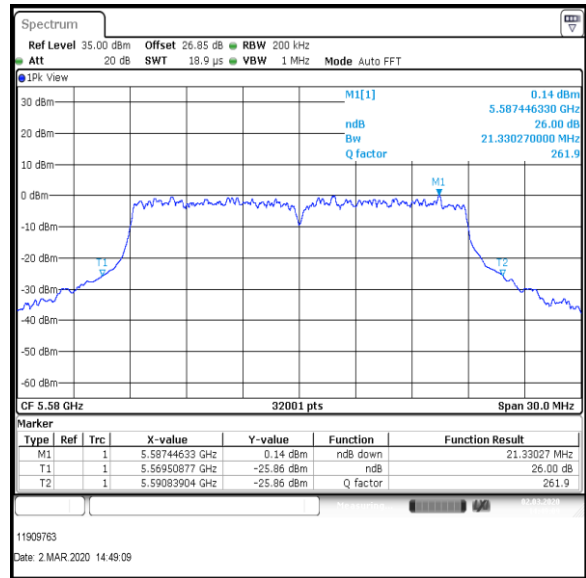

Middle Channel