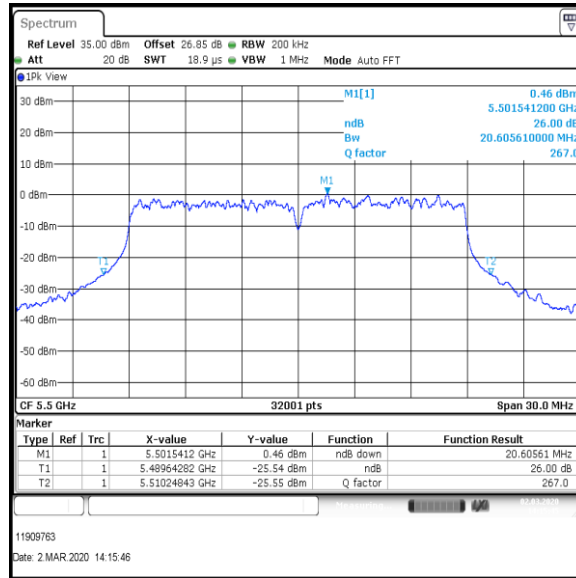

**Results: 802.11ac / HT20 / MCS2 / MIMO / Port 1+2+3+4 / Port 1 / PWL 15 / 8 dBi Antenna**

Channel	Frequency (MHz)	26dB Emission Bandwidth (MHz)
Bottom	5500	21.616

Bottom Channel

Result: **Pass**

**Transmitter 26 dB Emission Bandwidth (continued)**

**Results: 802.11ac / HT20 / MCS2 / MIMO / Port 1+2+3+4 / Port 2 / PWL 15 / 8 dBi Antenna**

Channel	Frequency (MHz)	26dB Emission Bandwidth (MHz)
Bottom	5500	20.606

Bottom Channel

Result: **Pass**

**Transmitter 26 dB Emission Bandwidth (continued)**