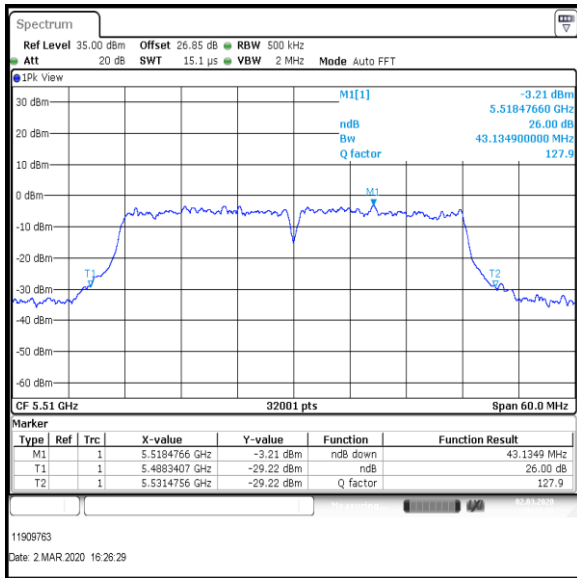

**Middle Channel**

**Top Channel**

**Result: Pass**

**Transmitter 26 dB Emission Bandwidth (continued)**

**Results: 802.11n / HT40 / MCS7 / MIMO / Port 1+2+3+4 / Port 4 / PWL 15 / 8 dBi Antenna**

Channel	Frequency (MHz)	26dB Emission Bandwidth (MHz)
Bottom	5510	43.135
Middle	5590	42.880
Top	5670	42.912

**Bottom Channel**

**Middle Channel**

**Top Channel**

**Result: Pass**

**Transmitter 26 dB Emission Bandwidth (continued)**

**Results: 802.11ac / HT40 / MCS3 / MIMO / Port 1+2+3+4 / Port 1 / PWL 15 / 8 dBi Antenna**