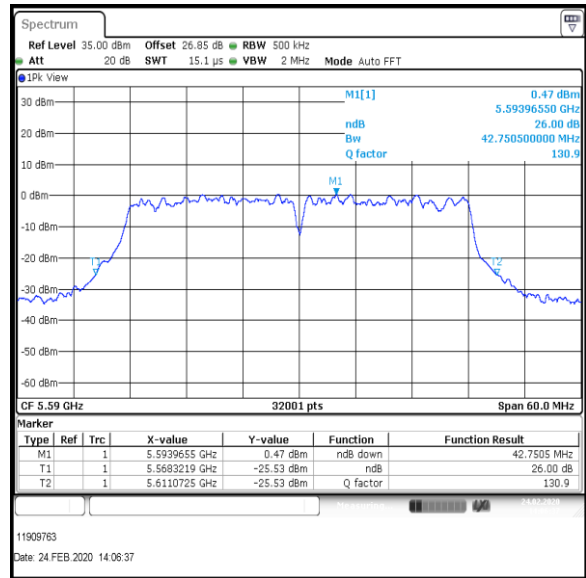

Middle Channel