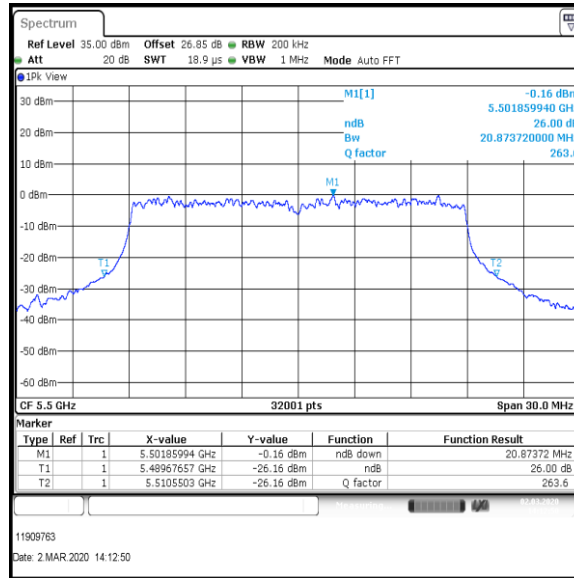

**Results: 802.11ac / HT20 / MCS1 / MIMO / Port 1+2+3+4 / Port 1 / PWL 15 / 8 dBi Antenna**

Channel	Frequency (MHz)	26dB Emission Bandwidth (MHz)
Bottom	5500	23.03

**Bottom Channel**

**Result: Pass**

**Transmitter 26 dB Emission Bandwidth (continued)**

**Results: 802.11ac / HT20 / MCS1 / MIMO / Port 1+2+3+4 / Port 2 / PWL 15 / 8 dBi Antenna**

Channel	Frequency (MHz)	26dB Emission Bandwidth (MHz)
Bottom	5500	20.874

**Bottom Channel**

**Result: Pass**

**Transmitter 26 dB Emission Bandwidth (continued)**