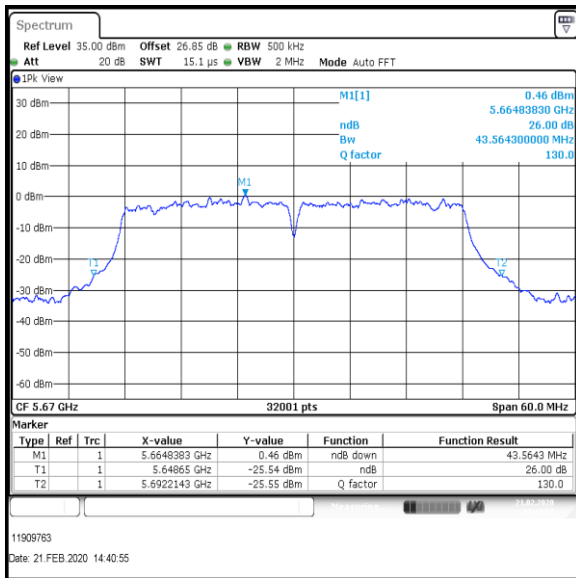

Top Channel

Result: Pass