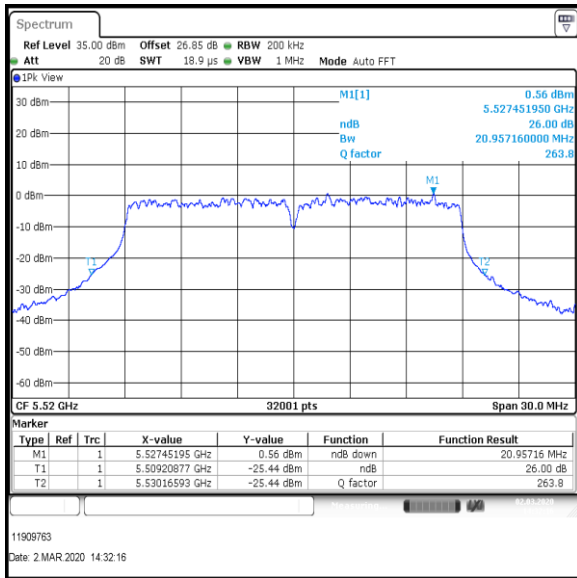

Transmitter 26 dB Emission Bandwidth (continued)

Results: 802.11ac / HT20 / MCS1 / MIMO / Port 1+2+3+4 / Port 2 / PWL 16 / 8 dBi Antenna

Channel	Frequency (MHz)	26dB Emission Bandwidth (MHz)
Bottom+1	5520	20.957
Middle	5580	21.330
Top	5700	21.713

Bottom+1 Channel