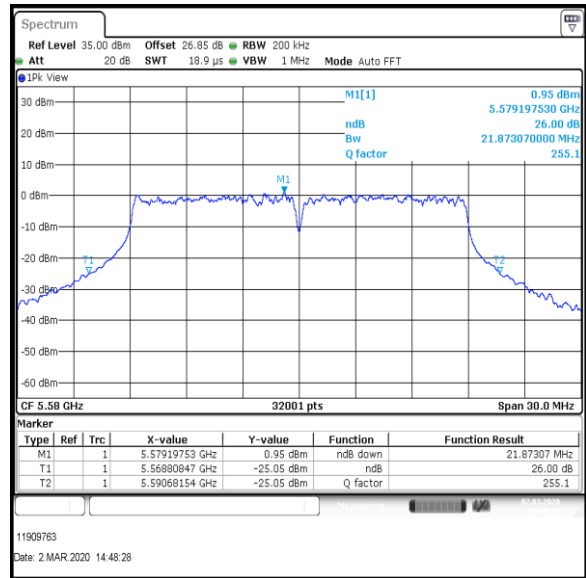

Middle Channel