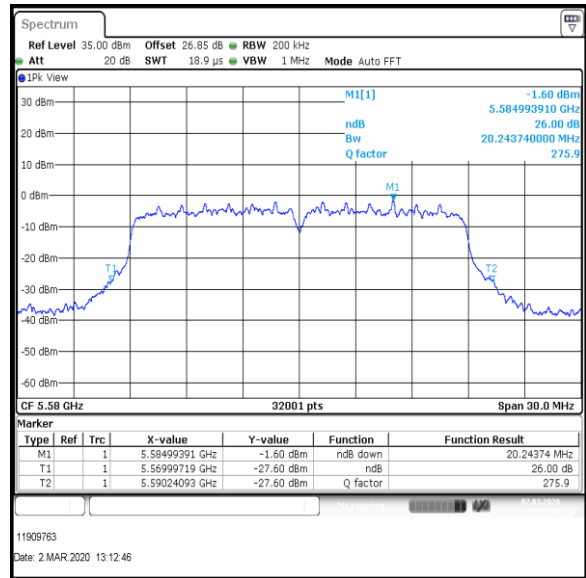

**Transmitter 26 dB Emission Bandwidth (continued)**

**Results: 802.11n / HT20 / MCS1 / MIMO / Port 1+2+3+4 / Port 4 / PWL 16 / 8 dBi Antenna**

Channel	Frequency (MHz)	26dB Emission Bandwidth (MHz)
Bottom+1	5520	20.490
Middle	5580	20.244
Top	5700	20.137

**Bottom+1 Channel**

**Middle Channel**

**Top Channel**

**Result: Pass**

**Transmitter 26 dB Emission Bandwidth (continued)**

**Results: 802.11n / HT20 / MCS2 / MIMO / Port 1+2+3+4 / Port 1 / PWL 15 / 8 dBi Antenna**