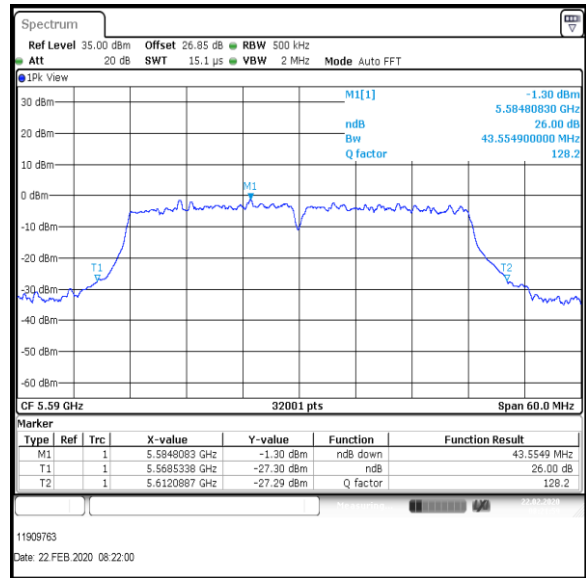

Middle Channel