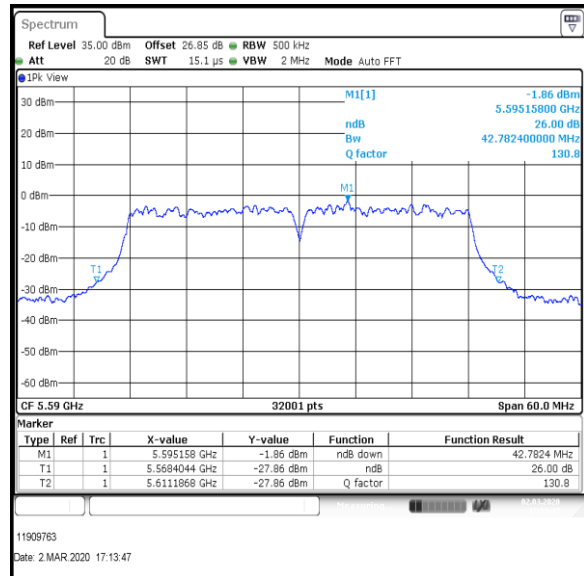

Middle Channel