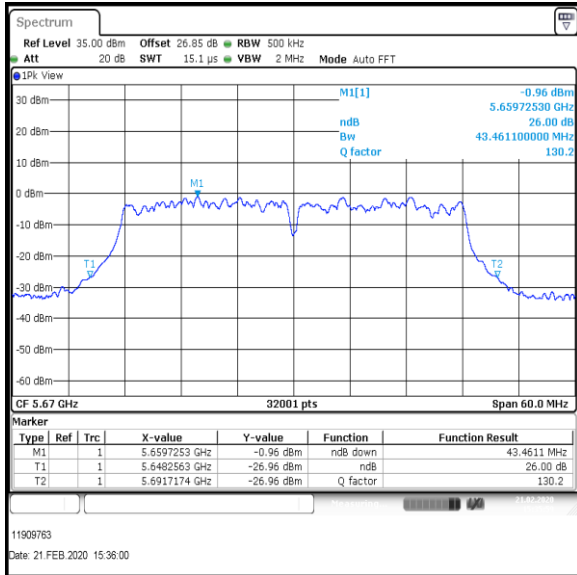

Top Channel

Result: Pass