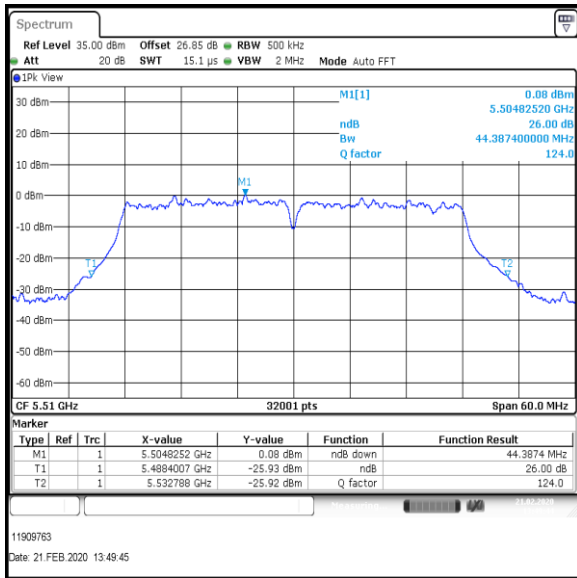

**Middle Channel**

**Top Channel**

**Result: Pass**

**Transmitter 26 dB Emission Bandwidth (continued)**

**Results: 802.11n / HT40 / MCS3 / MIMO / Port 1+2+3+4 / Port 2 / PWL 15 / 8 dBi Antenna**

Channel	Frequency (MHz)	26dB Emission Bandwidth (MHz)
Bottom	5510	44.387
Middle	5590	43.554
Top	5670	44.323