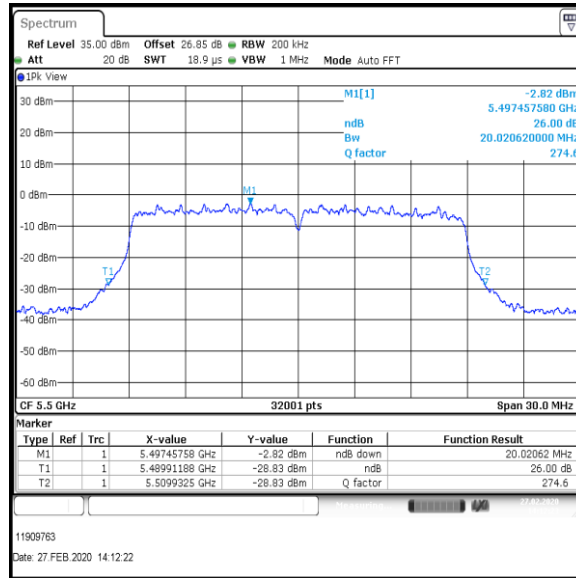

Channel	Frequency (MHz)	26dB Emission Bandwidth (MHz)
Bottom	5500	20.003

Bottom Channel

Result: **Pass**

**Transmitter 26 dB Emission Bandwidth (continued)**

**Results: 802.11n / HT20 / MCS2 / MIMO / Port 1+2+3+4 / Port 3 / PWL 15 / 8 dBi Antenna**

Channel	Frequency (MHz)	26dB Emission Bandwidth (MHz)
Bottom	5500	20.021

**Bottom Channel**

**Result: Pass**

**Transmitter 26 dB Emission Bandwidth (continued)**

**Results: 802.11n / HT20 / MCS2 / MIMO / Port 1+2+3+4 / Port 4 / PWL 15 / 8 dBi Antenna**