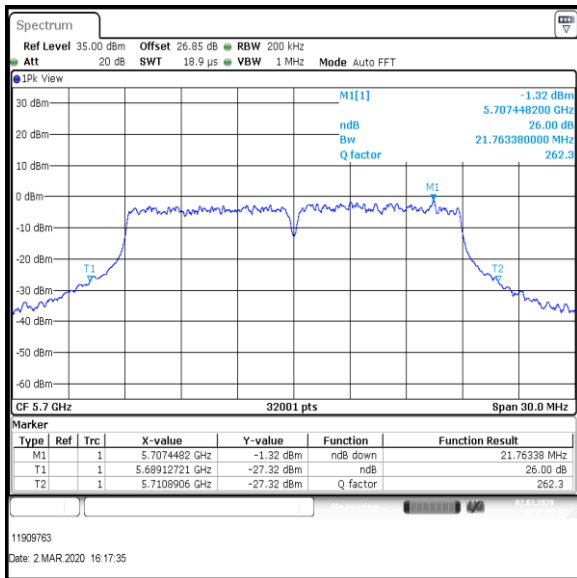

Top Channel

Result: Pass