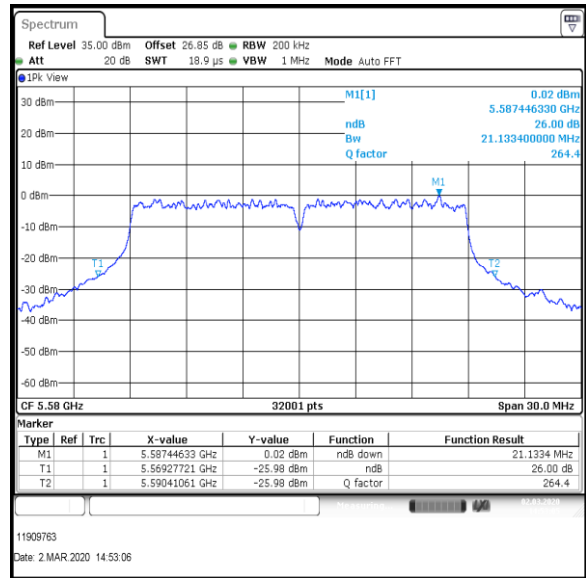

Middle Channel