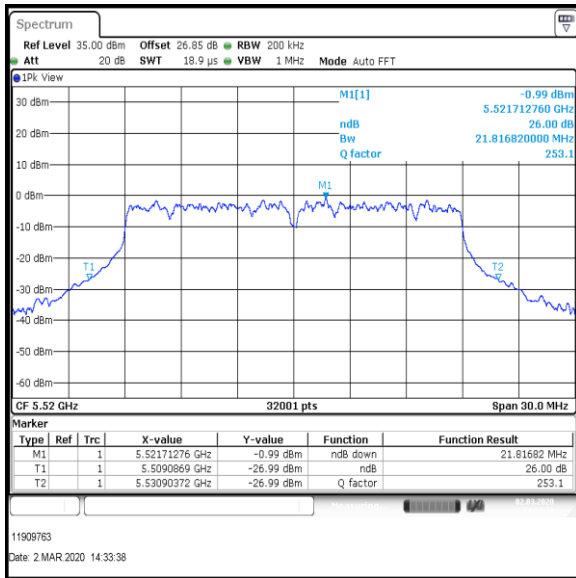

Transmitter 26 dB Emission Bandwidth (continued)

Results: 802.11ac / HT20 / MCS1 / MIMO / Port 1+2+3+4 / Port 4 / PWL 16 / 8 dBi Antenna

Channel	Frequency (MHz)	26dB Emission Bandwidth (MHz)
Bottom+1	5520	21.817
Middle	5580	21.822
Top	5700	21.511

Bottom+1 Channel