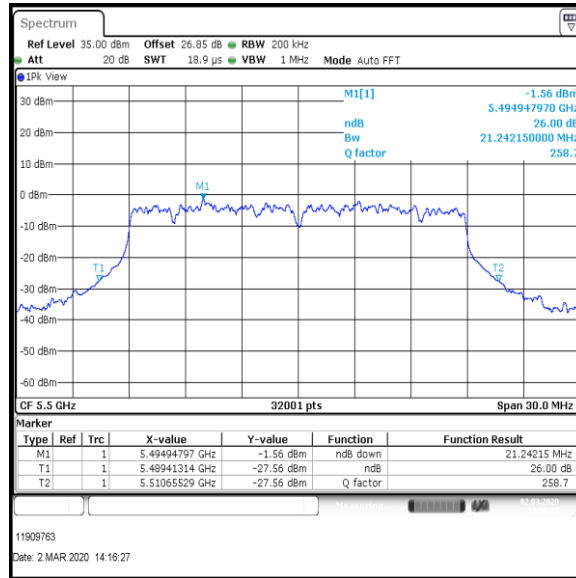

Transmitter 26 dB Emission Bandwidth (continued)

Results: 802.11ac / HT20 / MCS2 / MIMO / Port 1+2+3+4 / Port 3 / PWL 15 / 8 dBi Antenna

Channel	Frequency (MHz)	26dB Emission Bandwidth (MHz)
Bottom	5500	21.242

Bottom Channel

Result: Pass