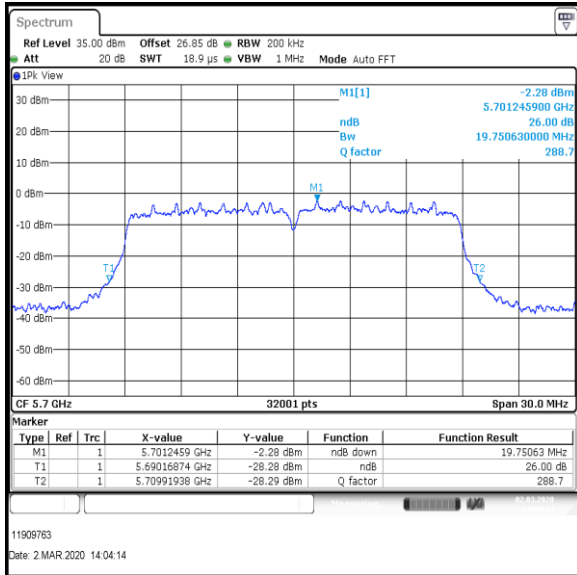

**Results: 802.11n / HT20 / MCS2 / MIMO / Port 1+2+3+4 / Port 2 / PWL 16 / 8 dBi Antenna**

Channel	Frequency (MHz)	26dB Emission Bandwidth (MHz)
Bottom+1	5520	20.024
Middle	5580	19.789
Top	5700	19.751

**Bottom+1 Channel**

**Middle Channel**

**Top Channel**

**Result: Pass**

**Transmitter 26 dB Emission Bandwidth (continued)**

**Results: 802.11n / HT20 / MCS2 / MIMO / Port 1+2+3+4 / Port 3 / PWL 16 / 8 dBi Antenna**

Channel	Frequency (MHz)	26dB Emission Bandwidth (MHz)
Bottom+1	5520	20.022
Middle	5580	19.937
Top	5700	20.037