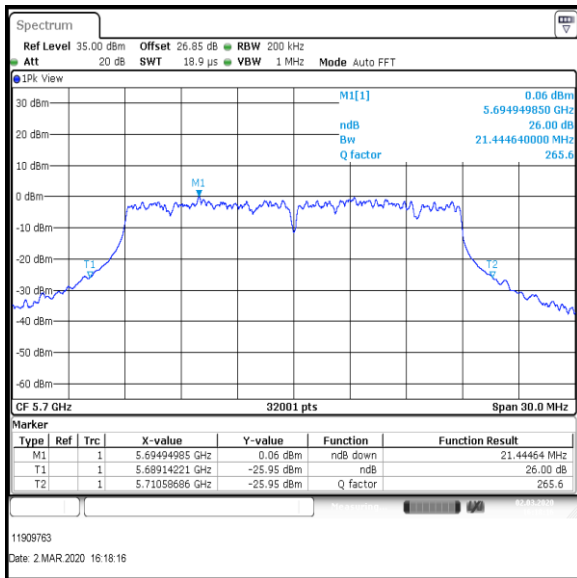

**Results: 802.11ac / HT20 / MCS2 / MIMO / Port 1+2+3+4 / Port 3 / PWL 16 / 8 dBi Antenna**

Channel	Frequency (MHz)	26dB Emission Bandwidth (MHz)
Bottom+1	5520	21.407
Middle	5580	20.908
Top	5700	21.445

**Bottom+1 Channel**

**Middle Channel**

**Top Channel**

**Result: Pass**

**Transmitter 26 dB Emission Bandwidth (continued)**

**Results: 802.11ac / HT20 / MCS2 / MIMO / Port 1+2+3+4 / Port 4 / PWL 16 / 8 dBi Antenna**