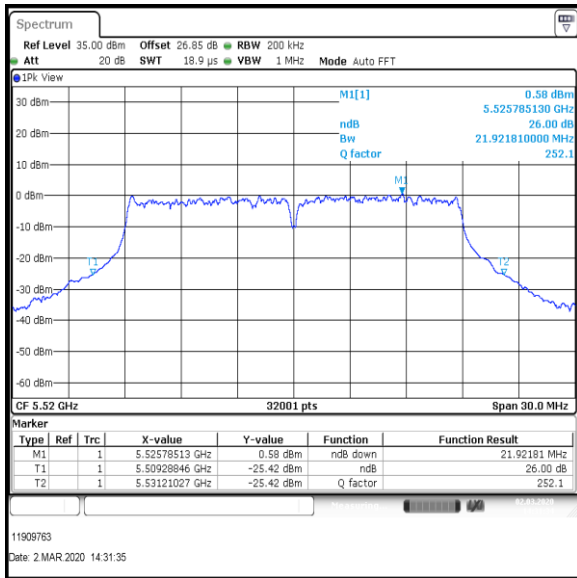

Transmitter 26 dB Emission Bandwidth (continued)

Results: 802.11ac / HT20 / MCS1 / MIMO / Port 1+2+3+4 / Port 1 / PWL 16 / 8 dBi Antenna

Channel	Frequency (MHz)	26dB Emission Bandwidth (MHz)
Bottom+1	5520	21.922
Middle	5580	21.873
Top	5700	22.138

Bottom+1 Channel