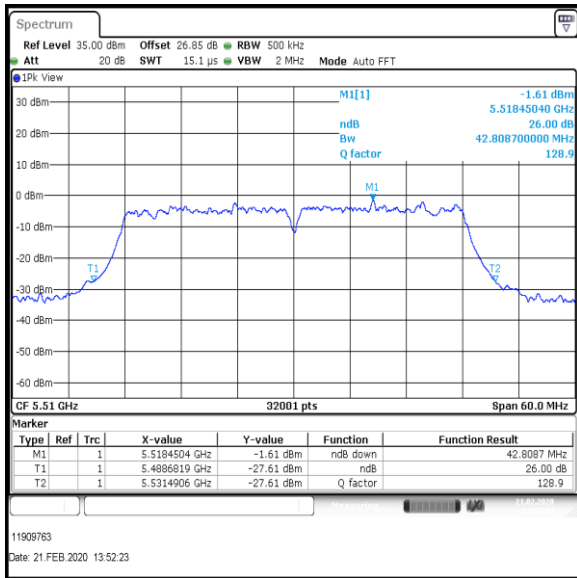

Transmitter 26 dB Emission Bandwidth (continued)

Results: 802.11n / HT40 / MCS3 / MIMO / Port 1+2+3+4 / Port 4 / PWL 15 / 8 dBi Antenna

Channel	Frequency (MHz)	26dB Emission Bandwidth (MHz)
Bottom	5510	42.808
Middle	5590	42.821
Top	5670	43.356

Bottom Channel