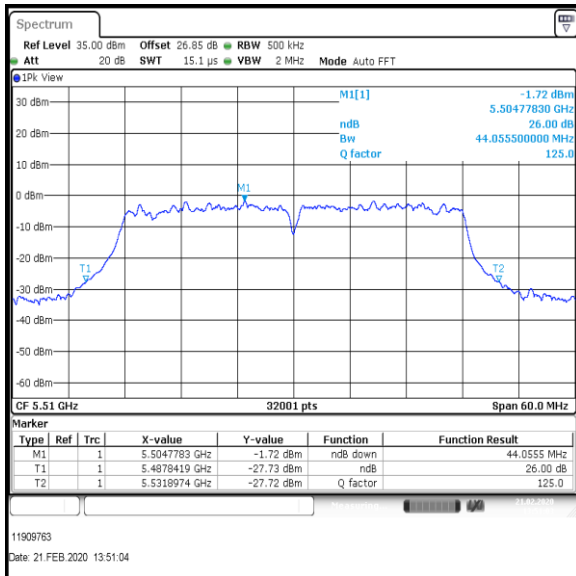

Transmitter 26 dB Emission Bandwidth (continued)

Results: 802.11n / HT40 / MCS3 / MIMO / Port 1+2+3+4 / Port 3 / PWL 15 / 8 dBi Antenna

Channel	Frequency (MHz)	26dB Emission Bandwidth (MHz)
Bottom	5510	44.055
Middle	5590	44.228
Top	5670	43.801

Bottom Channel