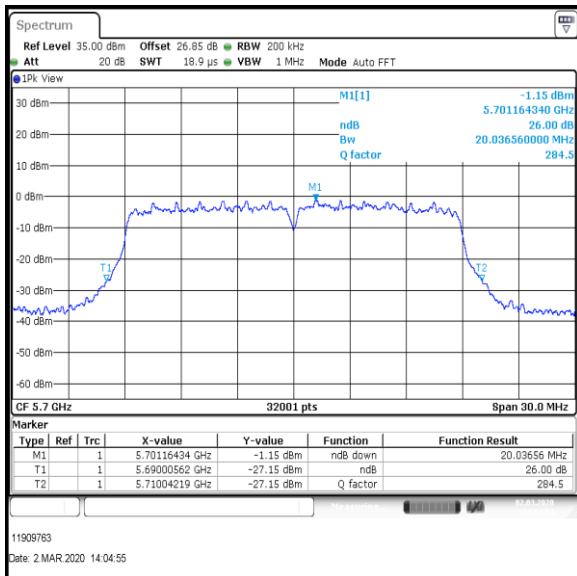

**Middle Channel**

**Top Channel**

**Result: Pass**

**Transmitter 26 dB Emission Bandwidth (continued)**

**Results: 802.11n / HT20 / MCS2 / MIMO / Port 1+2+3+4 / Port 3 / PWL 16 / 8 dBi Antenna**

Channel	Frequency (MHz)	26dB Emission Bandwidth (MHz)
Bottom+1	5520	20.022
Middle	5580	19.937
Top	5700	20.037

**Bottom+1 Channel**

**Middle Channel**

**Top Channel**

**Result: Pass**

**Transmitter 26 dB Emission Bandwidth (continued)**

**Results: 802.11n / HT20 / MCS2 / MIMO / Port 1+2+3+4 / Port 4 / PWL 16 / 8 dBi Antenna**