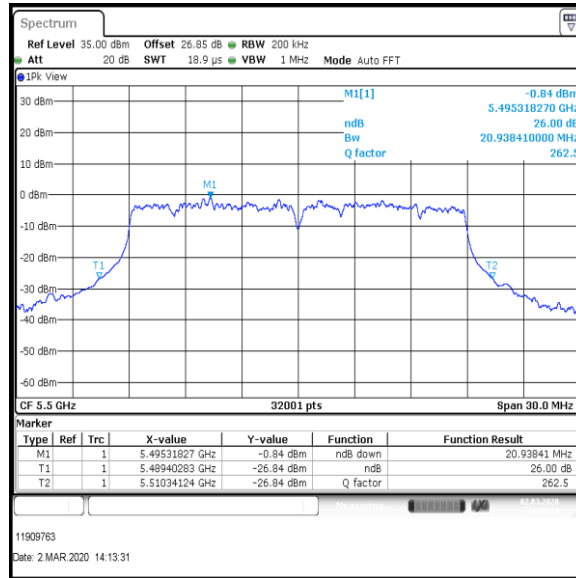

**Results: 802.11ac / HT20 / MCS1 / MIMO / Port 1+2+3+4 / Port 2 / PWL 15 / 8 dBi Antenna**

Channel	Frequency (MHz)	26dB Emission Bandwidth (MHz)
Bottom	5500	20.874

**Bottom Channel**

**Result: Pass**

**Transmitter 26 dB Emission Bandwidth (continued)**

**Results: 802.11ac / HT20 / MCS1 / MIMO / Port 1+2+3+4 / Port 3 / PWL 15 / 8 dBi Antenna**

Channel	Frequency (MHz)	26dB Emission Bandwidth (MHz)
Bottom	5500	20.938

Bottom Channel

Result: **Pass**

**Transmitter 26 dB Emission Bandwidth (continued)**