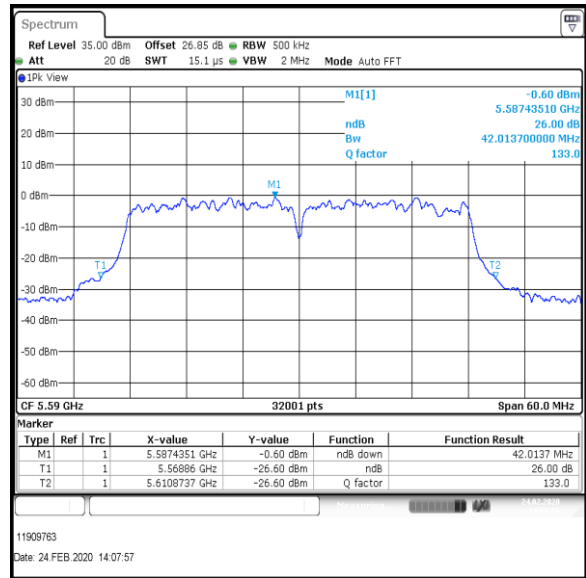

Middle Channel