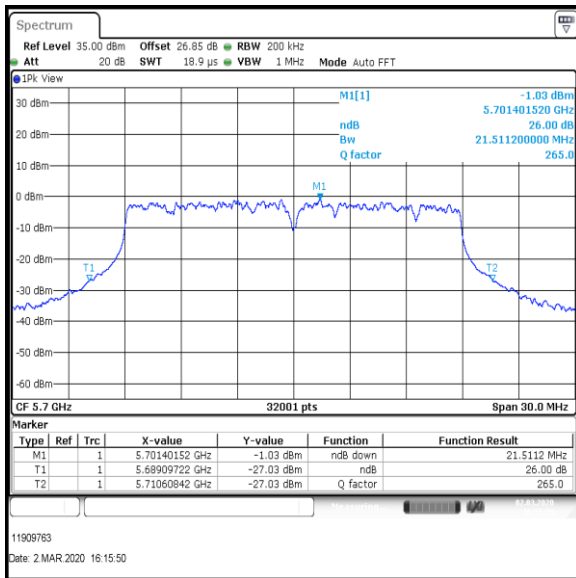

Top Channel

Result: Pass