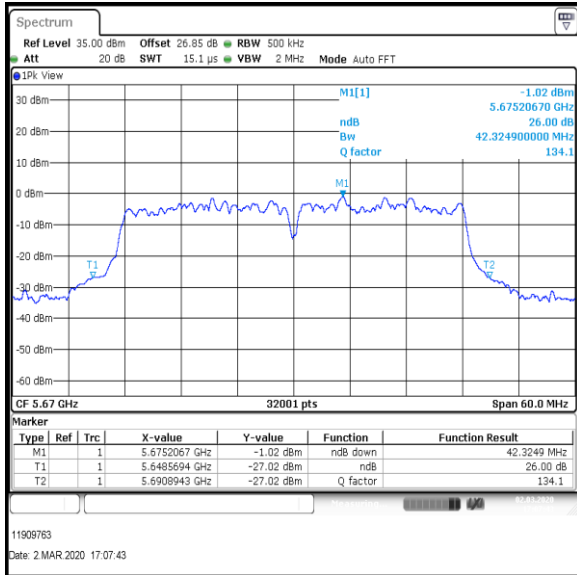

Top Channel

Result: Pass