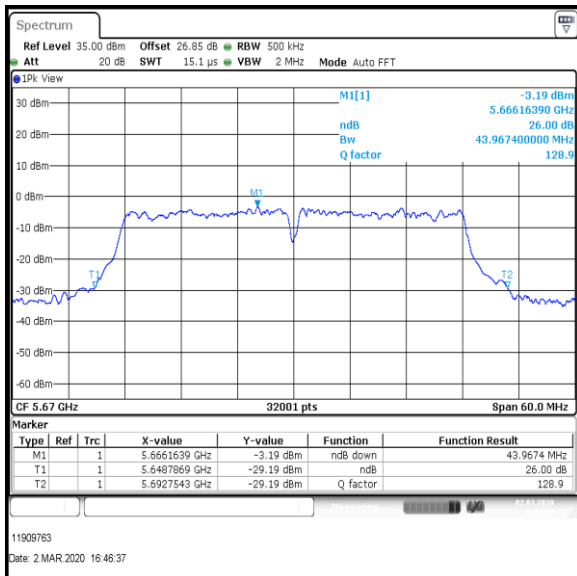

Top Channel

Result: Pass