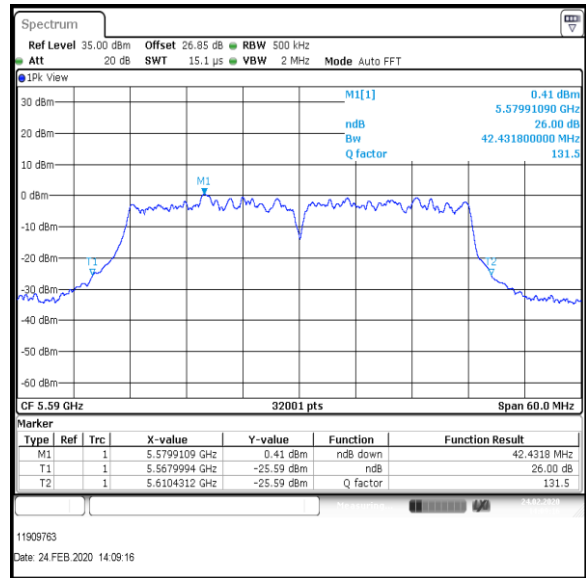

Middle Channel