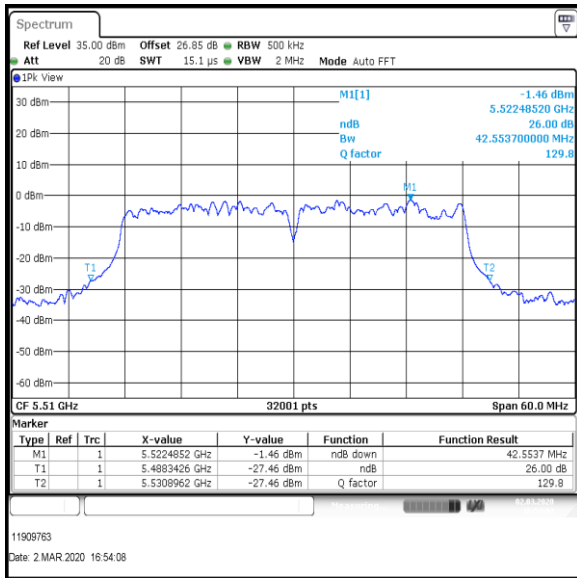

Transmitter 26 dB Emission Bandwidth (continued)

Results: 802.11ac / HT40 / MCS7 / MIMO / Port 1+2+3+4 / Port 4 / PWL 15 / 8 dBi Antenna

Channel	Frequency (MHz)	26dB Emission Bandwidth (MHz)
Bottom	5510	42.554
Middle	5590	41.127
Top	5670	42.325

Bottom Channel