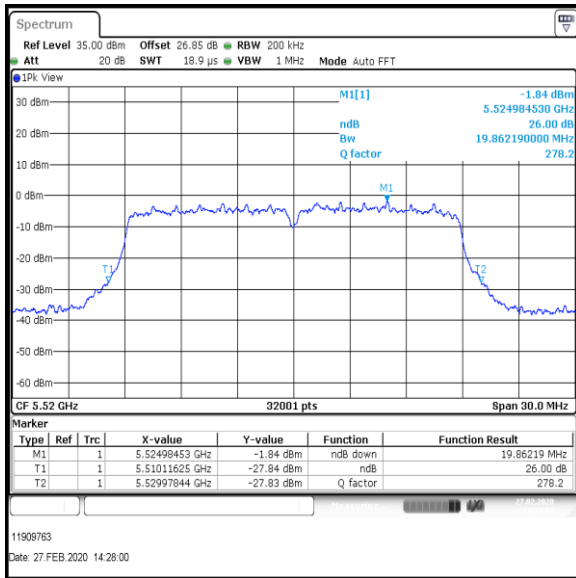

Transmitter 26 dB Emission Bandwidth (continued)

Results: 802.11n / HT20 / MCS2 / MIMO / Port 1+2+3+4 / Port 4 / PWL 16 / 8 dBi Antenna

Channel	Frequency (MHz)	26dB Emission Bandwidth (MHz)
Bottom+1	5520	19.862
Middle	5580	19.791
Top	5700	19.911

Bottom+1 Channel