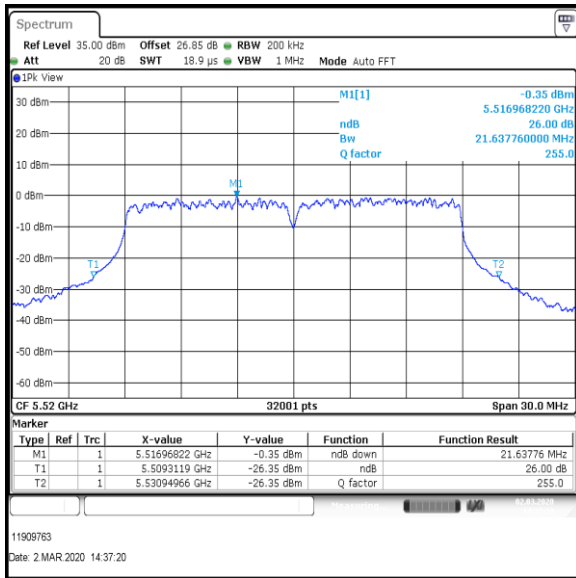

Transmitter 26 dB Emission Bandwidth (continued)

Results: 802.11ac / HT20 / MCS2 / MIMO / Port 1+2+3+4 / Port 1 / PWL 16 / 8 dBi Antenna

Channel	Frequency (MHz)	26dB Emission Bandwidth (MHz)
Bottom+1	5520	21.638
Middle	5580	21.491
Top	5700	21.694

Bottom+1 Channel