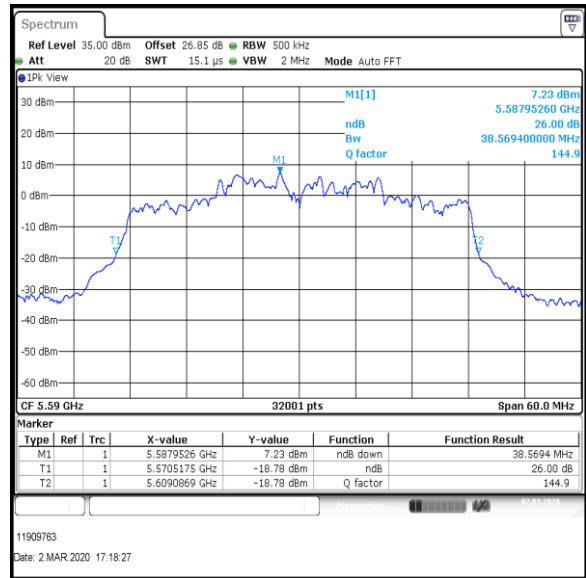

Middle Channel