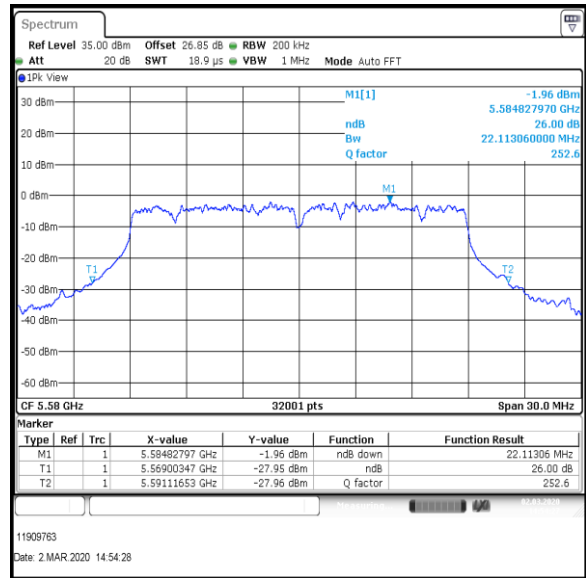

Middle Channel