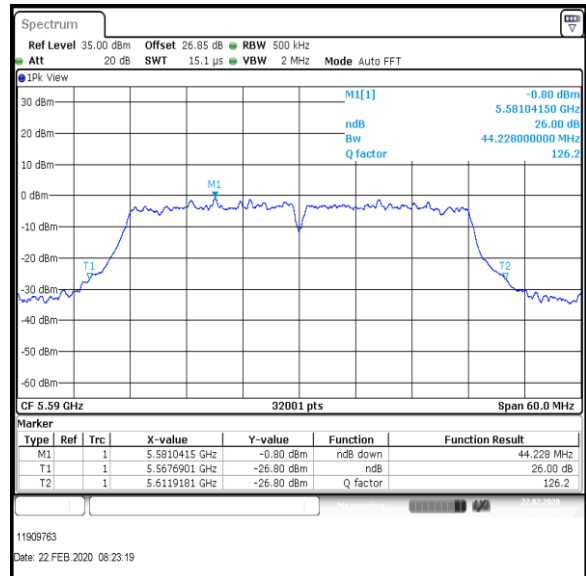

Middle Channel