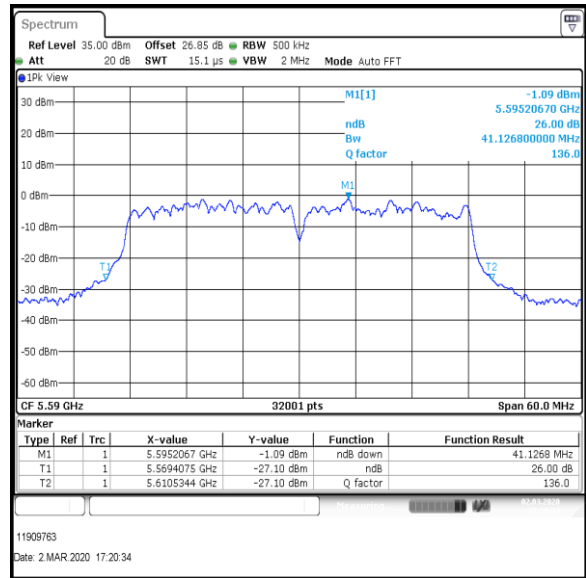

Middle Channel