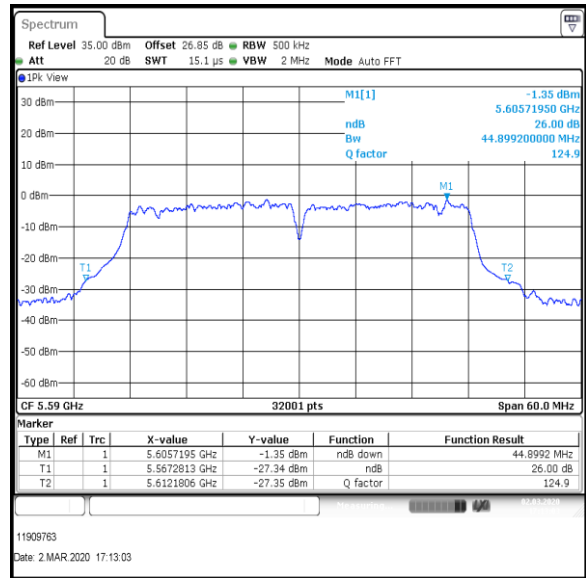

Middle Channel