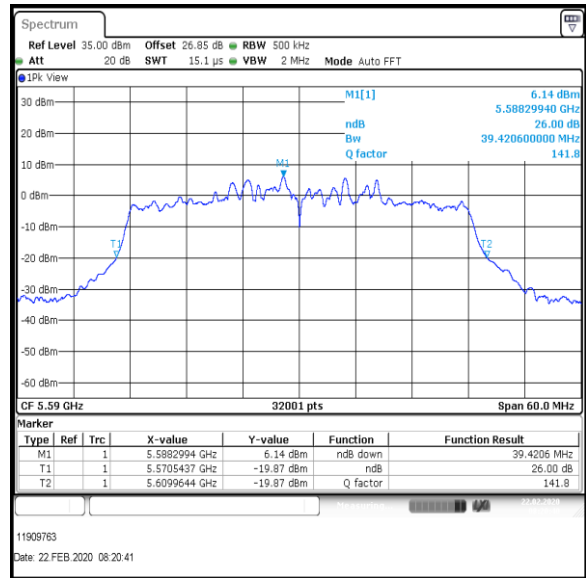

Middle Channel