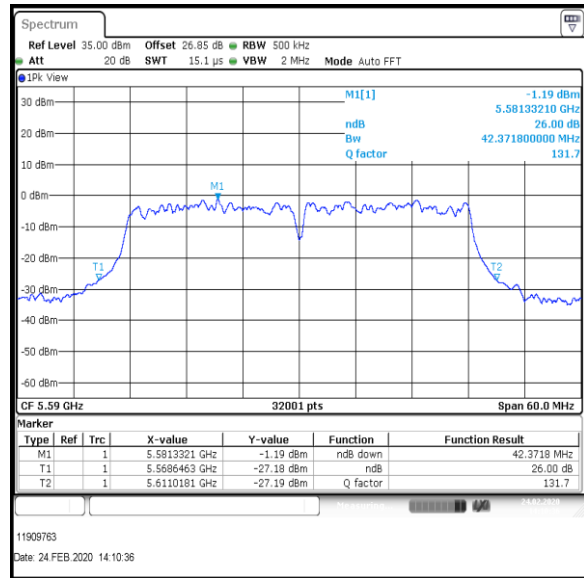

Middle Channel