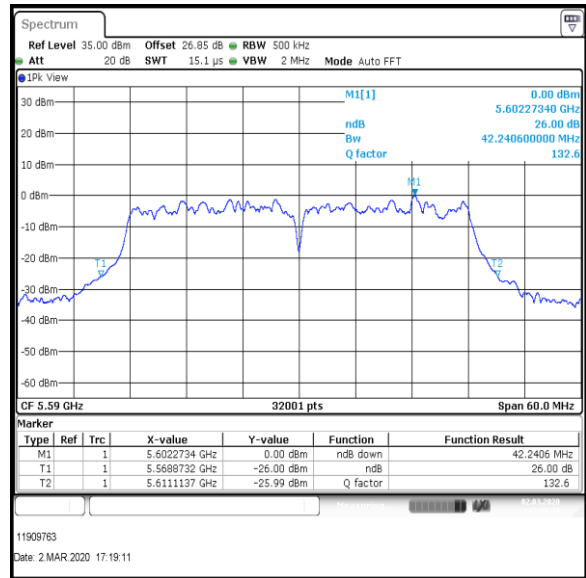

Middle Channel