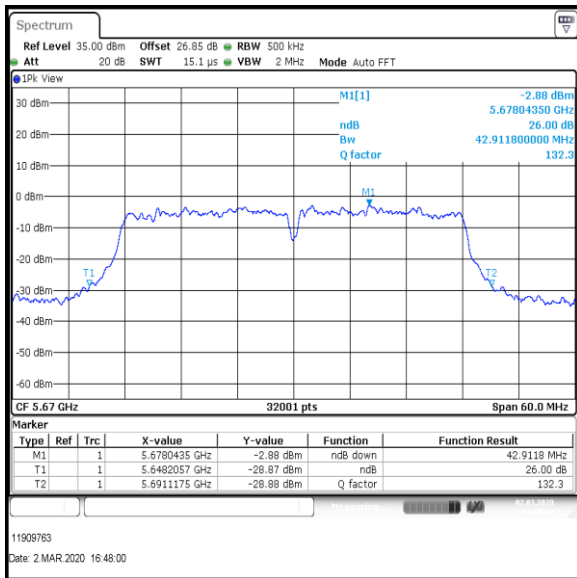

**Middle Channel**

**Top Channel**

**Result: Pass**

**Transmitter 26 dB Emission Bandwidth (continued)**

**Results: 802.11n / HT40 / MCS7 / MIMO / Port 1+2+3+4 / Port 4 / PWL 15 / 8 dBi Antenna**

Channel	Frequency (MHz)	26dB Emission Bandwidth (MHz)
Bottom	5510	43.135
Middle	5590	42.880
Top	5670	42.912

**Bottom Channel**

**Middle Channel**

**Top Channel**

**Result: Pass**

**Transmitter 26 dB Emission Bandwidth (continued)**

**Results: 802.11ac / HT40 / MCS3 / MIMO / Port 1+2+3+4 / Port 1 / PWL 15 / 8 dBi Antenna**