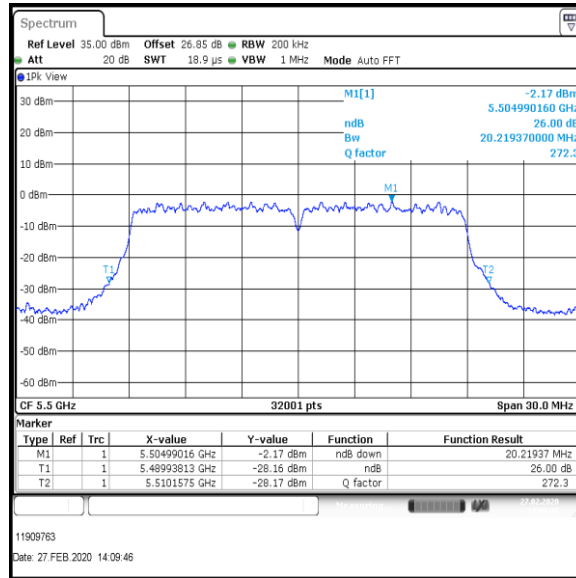

**Bottom+1 Channel**

**Middle Channel**

**Top Channel**

**Result: Pass**

**Transmitter 26 dB Emission Bandwidth (continued)**

**Results: 802.11n / HT20 / MCS2 / MIMO / Port 1+2+3+4 / Port 1 / PWL 15 / 8 dBi Antenna**

Channel	Frequency (MHz)	26dB Emission Bandwidth (MHz)
Bottom	5500	20.219

Bottom Channel

Result: **Pass**

**Transmitter 26 dB Emission Bandwidth (continued)**

**Results: 802.11n / HT20 / MCS2 / MIMO / Port 1+2+3+4 / Port 2 / PWL 15 / 8 dBi Antenna**