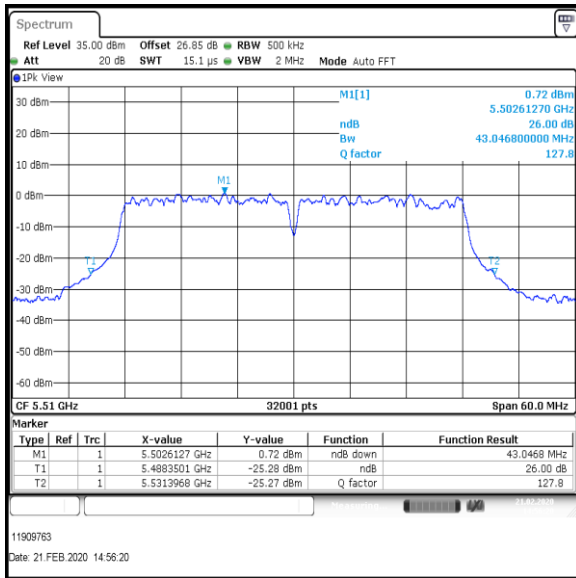

Transmitter 26 dB Emission Bandwidth (continued)

Results: 802.11ac / HT40 / MCS3 / MIMO / Port 1+2+3+4 / Port 2 / PWL 15 / 8 dBi Antenna

Channel	Frequency (MHz)	26dB Emission Bandwidth (MHz)
Bottom	5510	43.047
Middle	5590	42.014
Top	5670	42.338

Bottom Channel