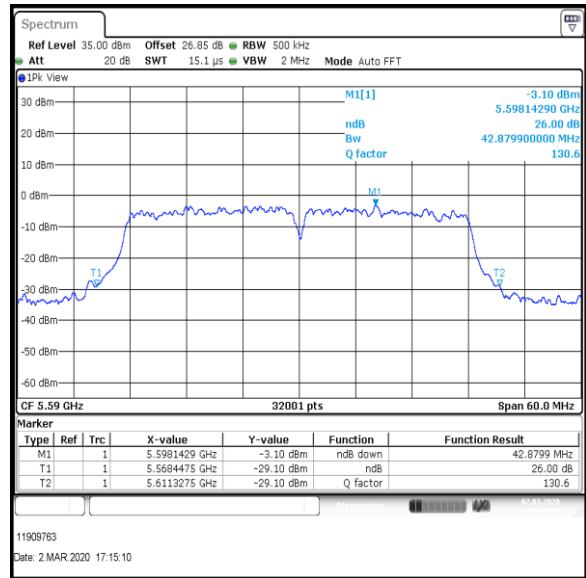

Middle Channel