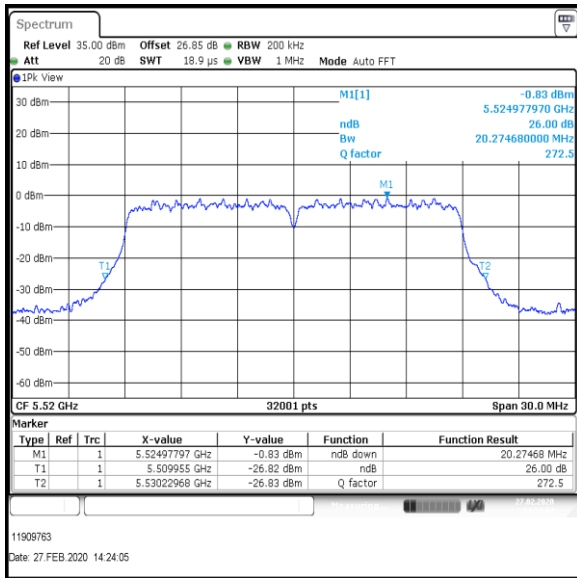

Transmitter 26 dB Emission Bandwidth (continued)

Results: 802.11n / HT20 / MCS2 / MIMO / Port 1+2+3+4 / Port 1 / PWL 16 / 8 dBi Antenna

Channel	Frequency (MHz)	26dB Emission Bandwidth (MHz)
Bottom+1	5520	20.275
Middle	5580	20.006
Top	5700	20.049

Bottom+1 Channel