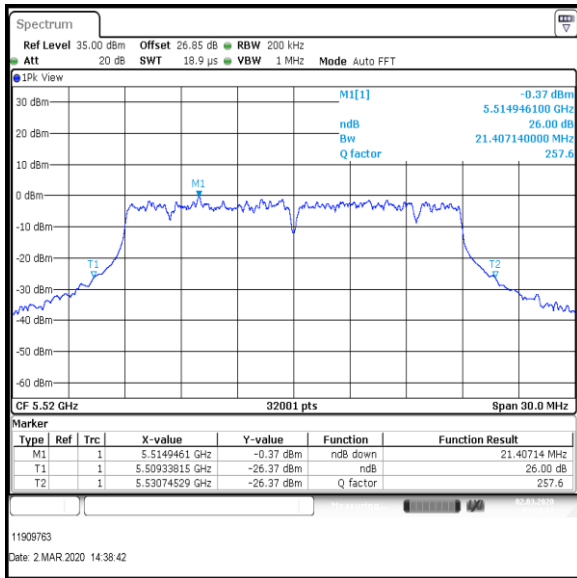

Transmitter 26 dB Emission Bandwidth (continued)

Results: 802.11ac / HT20 / MCS2 / MIMO / Port 1+2+3+4 / Port 3 / PWL 16 / 8 dBi Antenna

Channel	Frequency (MHz)	26dB Emission Bandwidth (MHz)
Bottom+1	5520	21.407
Middle	5580	20.908
Top	5700	21.445

Bottom+1 Channel