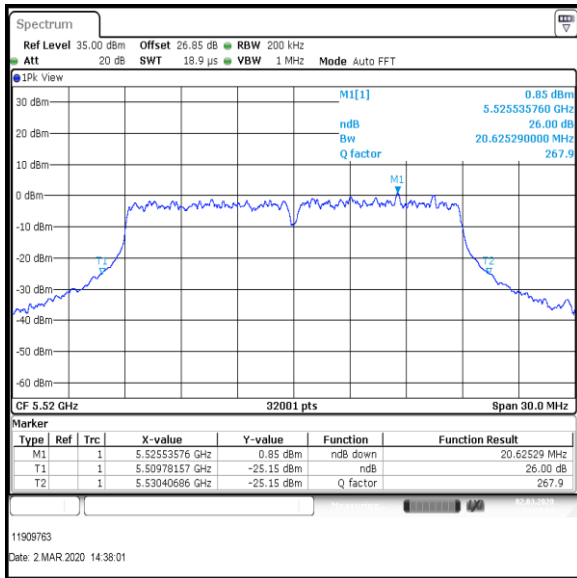

Transmitter 26 dB Emission Bandwidth (continued)

Results: 802.11ac / HT20 / MCS2 / MIMO / Port 1+2+3+4 / Port 2 / PWL 16 / 8 dBi Antenna

Channel	Frequency (MHz)	26dB Emission Bandwidth (MHz)
Bottom+1	5520	20.625
Middle	5580	21.133
Top	5700	21.763

Bottom+1 Channel