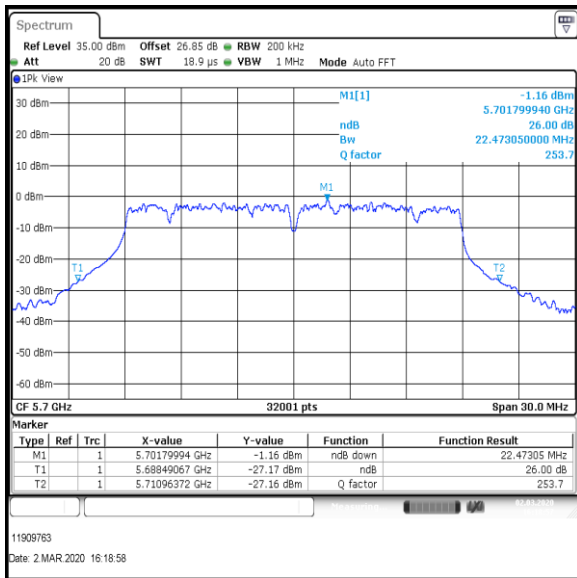

Top Channel

Result: Pass