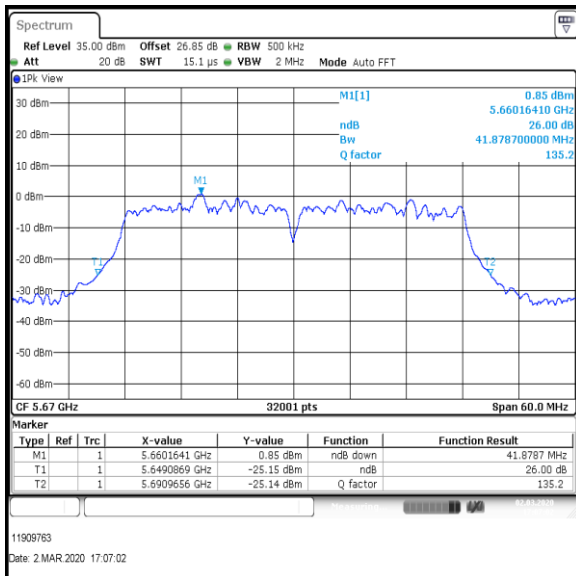

Top Channel

Result: Pass