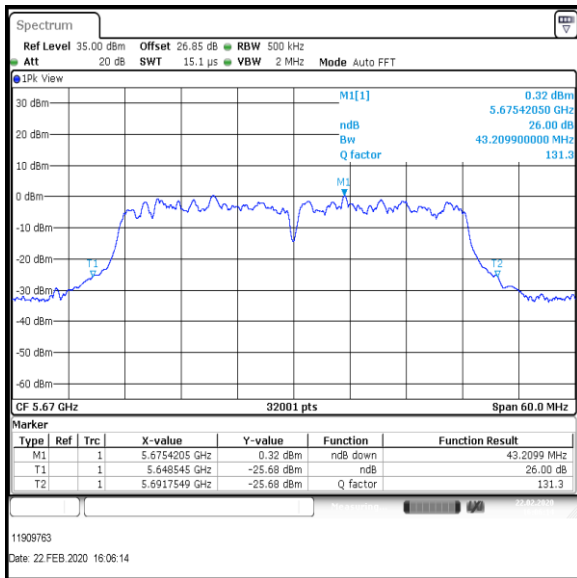

Bottom Channel

Middle Channel

Top Channel

Result: Pass

Transmitter 26 dB Emission Bandwidth (continued)

Results: 802.11ac / HT40 / MCS5 / MIMO / Port 1+2+3 / Port 2 / PWL 14 / 8 dBi Antenna

Channel	Frequency (MHz)	26dB Emission Bandwidth (MHz)
Bottom	5510	42.902
Middle	5590	42.752
Top	5670	42.797

Bottom Channel

Middle Channel

Top Channel

Result: Pass

Transmitter 26 dB Emission Bandwidth (continued)

Results: 802.11ac / HT40 / MCS5 / MIMO / Port 1+2+3 / Port 3 / PWL 14 / 8 dBi Antenna

Channel	Frequency (MHz)	26dB Emission Bandwidth (MHz)
Bottom	5510	41.773
Middle	5590	41.648
Top	5670	43.209

Bottom Channel

Middle Channel

Top Channel

Result: Pass

Transmitter 26 dB Emission Bandwidth (continued)

Results: 802.11ac / HT80 / MCS1 / MIMO / Port 1+2+3 / Port 1 / PWL 14 / 8 dBi Antenna

Channel	Frequency (MHz)	26dB Emission Bandwidth (MHz)
Bottom	5530	86.071
Top	5610	86.854