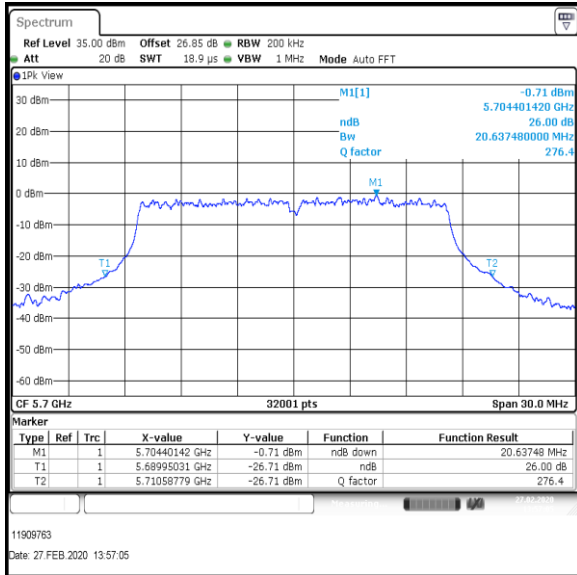

Bottom+1 Channel

Middle Channel

Top Channel

Result: Pass

Transmitter 26 dB Emission Bandwidth (continued)

Results: 802.11a / 20 MHz / 54Mbit / MIMO / Port 1+2+3+4 / Port 3 / PWL 16 / 8 dBi Antenna

Channel	Frequency (MHz)	26dB Emission Bandwidth (MHz)
Bottom+1	5520	21.025
Middle	5580	21.030
Top	5700	20.637

Bottom+1 Channel

Middle Channel

Top Channel

Result: Pass

Transmitter 26 dB Emission Bandwidth (continued)

Results: 802.11a / 20 MHz / 54Mbit / MIMO / Port 1+2+3+4 / Port 4 / PWL 16 / 8 dBi Antenna

Channel	Frequency (MHz)	26dB Emission Bandwidth (MHz)
Bottom+1	5520	20.630
Middle	5580	20.686
Top	5700	20.916