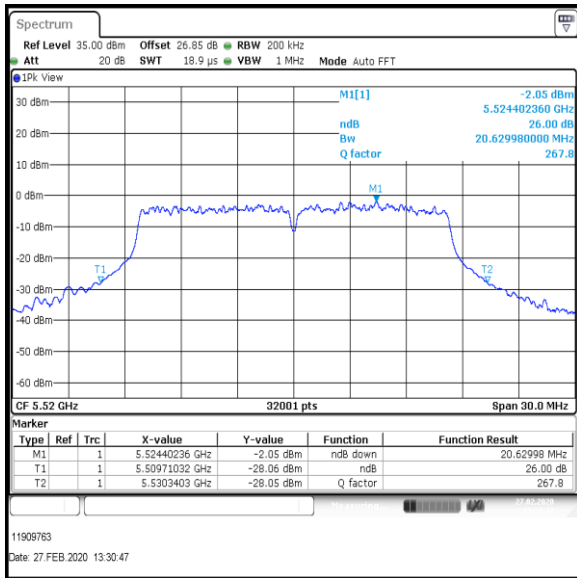

Bottom+1 Channel

Middle Channel

Top Channel

Result: Pass

Transmitter 26 dB Emission Bandwidth (continued)

Results: 802.11a / 20 MHz / 54Mbit / MIMO / Port 1+2+3+4 / Port 3 / PWL 16 / 8 dBi Antenna

Channel	Frequency (MHz)	26dB Emission Bandwidth (MHz)
Bottom+1	5520	21.025
Middle	5580	21.030
Top	5700	20.637

Bottom+1 Channel

Middle Channel

Top Channel

Result: Pass

Transmitter 26 dB Emission Bandwidth (continued)

Results: 802.11a / 20 MHz / 54Mbit / MIMO / Port 1+2+3+4 / Port 4 / PWL 16 / 8 dBi Antenna

Channel	Frequency (MHz)	26dB Emission Bandwidth (MHz)
Bottom+1	5520	20.630
Middle	5580	20.686
Top	5700	20.916