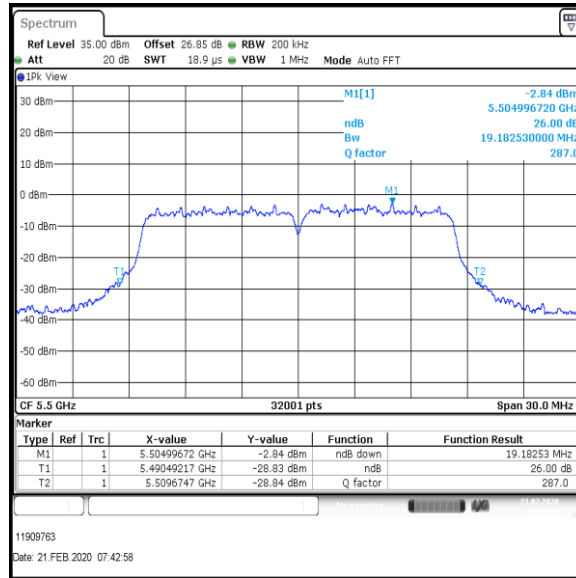

Bottom Channel

Result: Pass

Transmitter 26 dB Emission Bandwidth (continued)

Results: 802.11a / 20 MHz / 12Mbit / MIMO / Port 1+2+3+4 / Port 2 / PWL 15 / 8 dBi Antenna

Channel	Frequency (MHz)	26dB Emission Bandwidth (MHz)
Bottom	5500	19.096

Bottom Channel

Result: **Pass**

Transmitter 26 dB Emission Bandwidth (continued)

Results: 802.11a / 20 MHz / 12Mbit / MIMO / Port 1+2+3+4 / Port 3 / PWL 15 / 8 dBi Antenna

Channel	Frequency (MHz)	26dB Emission Bandwidth (MHz)
Bottom	5500	19.451

Bottom Channel

Result: Pass

Transmitter 26 dB Emission Bandwidth (continued)

Results: 802.11a / 20 MHz / 12Mbit / MIMO / Port 1+2+3+4 / Port 4 / PWL 15 / 8 dBi Antenna

Channel	Frequency (MHz)	26dB Emission Bandwidth (MHz)
Bottom	5500	19.182