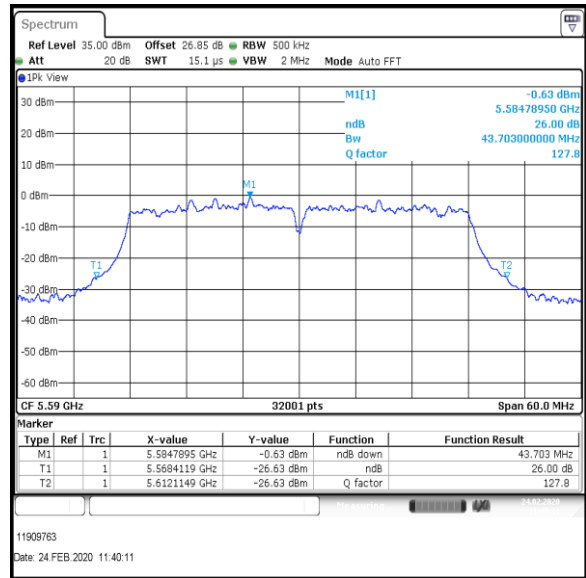

Bottom Channel

Middle Channel

Top Channel

Result: Pass

Transmitter 26 dB Emission Bandwidth (continued)

Results: 802.11n / HT40 / MCS3 / MIMO / Port 1+2+3 / Port 2 / PWL 14 / 8 dBi Antenna

Channel	Frequency (MHz)	26dB Emission Bandwidth (MHz)
Bottom	5510	43.781
Middle	5590	43.703
Top	5670	39.571

Bottom Channel

Middle Channel

Top Channel

Result: Pass

Transmitter 26 dB Emission Bandwidth (continued)

Results: 802.11n / HT40 / MCS3 / MIMO / Port 1+2+3 / Port 3 / PWL 14 / 8 dBi Antenna

Channel	Frequency (MHz)	26dB Emission Bandwidth (MHz)
Bottom	5510	44.207
Middle	5590	43.539
Top	5670	44.087