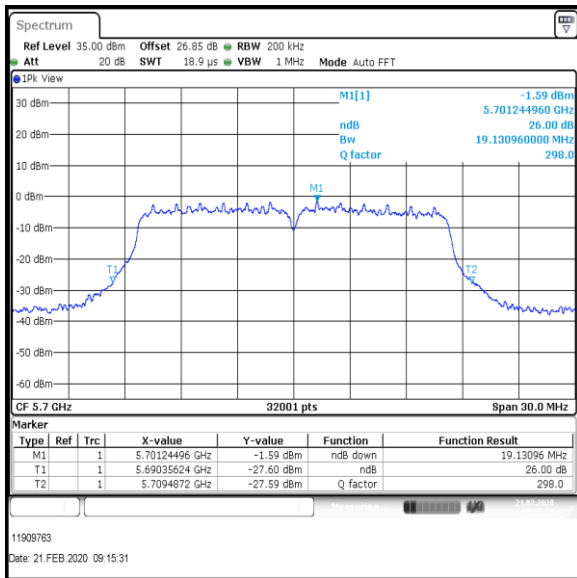

Bottom+1 Channel

Middle Channel

Top Channel

Result: Pass

Transmitter 26 dB Emission Bandwidth (continued)

Results: 802.11a / 20 MHz / 12Mbit / MIMO / Port 1+2+3+4 / Port 2 / PWL 16 / 8 dBi Antenna

Channel	Frequency (MHz)	26dB Emission Bandwidth (MHz)
Bottom+1	5520	19.117
Middle	5580	19.080
Top	5700	19.131

Bottom+1 Channel

Middle Channel

Top Channel

Result: Pass

Transmitter 26 dB Emission Bandwidth (continued)

Results: 802.11a / 20 MHz / 12Mbit / MIMO / Port 1+2+3+4 / Port 3 / PWL 16 / 8 dBi Antenna

Channel	Frequency (MHz)	26dB Emission Bandwidth (MHz)
Bottom+1	5520	19.119
Middle	5580	19.164
Top	5700	19.261