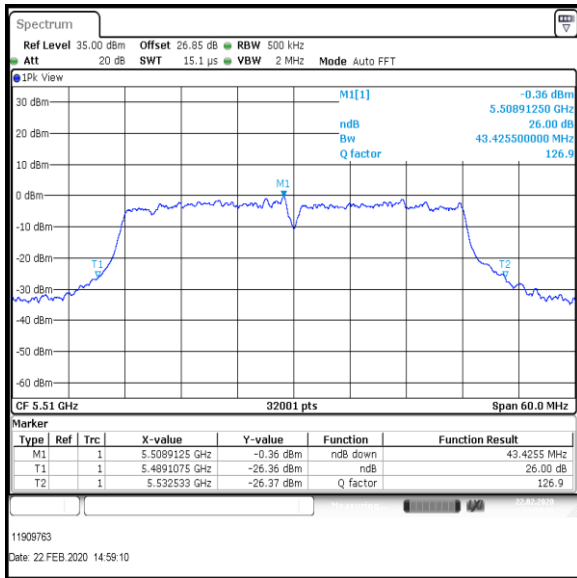

Bottom Channel

Middle Channel

Top Channel

Result: Pass

Transmitter 26 dB Emission Bandwidth (continued)

Results: 802.11n / HT40 / MCS5 / MIMO / Port 1+2+3 / Port 1 / PWL 14 / 8 dBi Antenna

Channel	Frequency (MHz)	26dB Emission Bandwidth (MHz)
Bottom	5510	43.425
Middle	5590	43.168
Top	5670	43.433

Bottom Channel

Middle Channel

Top Channel

Result: Pass

Transmitter 26 dB Emission Bandwidth (continued)

Results: 802.11n / HT40 / MCS5 / MIMO / Port 1+2+3 / Port 2 / PWL 14 / 8 dBi Antenna

Channel	Frequency (MHz)	26dB Emission Bandwidth (MHz)
Bottom	5510	43.071
Middle	5590	44.314
Top	5670	43.748