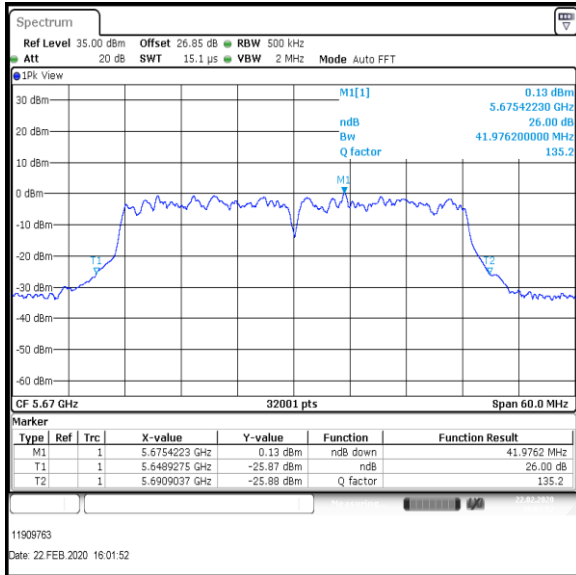

Bottom Channel

Middle Channel

Top Channel

Result: Pass

Transmitter 26 dB Emission Bandwidth (continued)

Results: 802.11ac / HT40 / MCS3 / MIMO / Port 1+2+3 / Port 2 / PWL 14 / 8 dBi Antenna

Channel	Frequency (MHz)	26dB Emission Bandwidth (MHz)
Bottom	5510	42.913
Middle	5590	41.374
Top	5670	43.213

Bottom Channel

Middle Channel

Top Channel

Result: Pass

Transmitter 26 dB Emission Bandwidth (continued)

Results: 802.11ac / HT40 / MCS3 / MIMO / Port 1+2+3 / Port 3 / PWL 14 / 8 dBi Antenna

Channel	Frequency (MHz)	26dB Emission Bandwidth (MHz)
Bottom	5510	42.814
Middle	5590	42.293
Top	5670	41.976

Bottom Channel

Middle Channel

Top Channel

Result: Pass

Transmitter 26 dB Emission Bandwidth (continued)

Results: 802.11ac / HT40 / MCS5 / MIMO / Port 1+2+3 / Port 1 / PWL 14 / 8 dBi Antenna

Channel	Frequency (MHz)	26dB Emission Bandwidth (MHz)
Bottom	5510	42.266
Middle	5590	41.543
Top	5670	43.084

Bottom Channel

Middle Channel

Top Channel

Result: Pass

Transmitter 26 dB Emission Bandwidth (continued)

Results: 802.11ac / HT40 / MCS5 / MIMO / Port 1+2+3 / Port 2 / PWL 14 / 8 dBi Antenna

Channel	Frequency (MHz)	26dB Emission Bandwidth (MHz)
Bottom	5510	42.902
Middle	5590	42.752
Top	5670	42.797