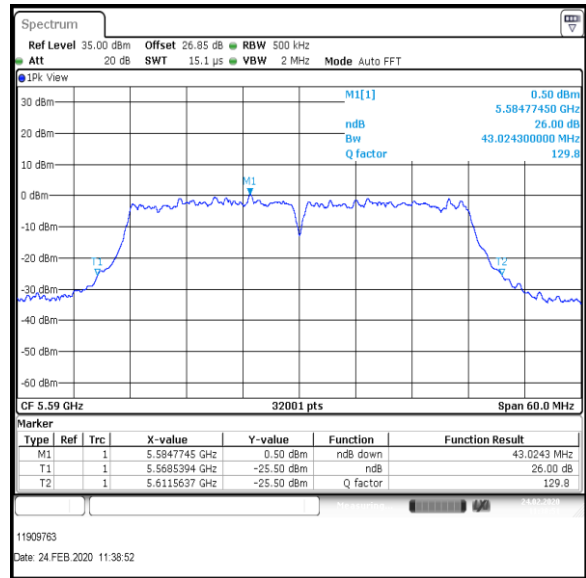

Bottom+1 Channel

Middle Channel

Top Channel

Result: Pass

Transmitter 26 dB Emission Bandwidth (continued)

Results: 802.11ac / HT20 / MCS7 / MIMO / Port 1+2+3 / Port 3 / PWL 17 / 8 dBi Antenna

Channel	Frequency (MHz)	26dB Emission Bandwidth (MHz)
Bottom+1	5520	20.865
Middle	5580	21.249
Top	5700	20.952

Bottom+1 Channel

Middle Channel

Top Channel

Result: Pass

Transmitter 26 dB Emission Bandwidth (continued)

Results: 802.11n / HT40 / MCS3 / MIMO / Port 1+2+3 / Port 1 / PWL 14 / 8 dBi Antenna

Channel	Frequency (MHz)	26dB Emission Bandwidth (MHz)
Bottom	5510	43.791
Middle	5590	43.024
Top	5670	43.431

Bottom Channel

Middle Channel

Top Channel

Result: Pass

Transmitter 26 dB Emission Bandwidth (continued)

Results: 802.11n / HT40 / MCS3 / MIMO / Port 1+2+3 / Port 2 / PWL 14 / 8 dBi Antenna

Channel	Frequency (MHz)	26dB Emission Bandwidth (MHz)
Bottom	5510	43.781
Middle	5590	43.703
Top	5670	39.571