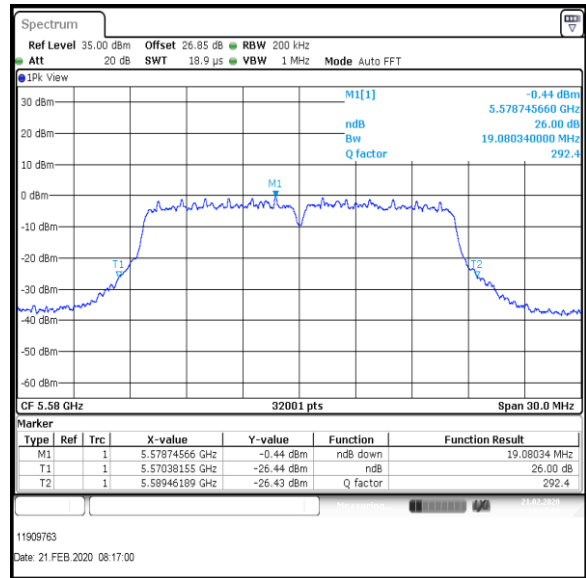

Bottom Channel

Result: **Pass**

Transmitter 26 dB Emission Bandwidth (continued)

Results: 802.11a / 20 MHz / 12Mbit / MIMO / Port 1+2+3+4 / Port 1 / PWL 16 / 8 dBi Antenna

Channel	Frequency (MHz)	26dB Emission Bandwidth (MHz)
Bottom+1	5520	19.321
Middle	5580	19.370
Top	5700	19.517

Bottom+1 Channel

Middle Channel

Top Channel

Result: Pass

Transmitter 26 dB Emission Bandwidth (continued)

Results: 802.11a / 20 MHz / 12Mbit / MIMO / Port 1+2+3+4 / Port 2 / PWL 16 / 8 dBi Antenna

Channel	Frequency (MHz)	26dB Emission Bandwidth (MHz)
Bottom+1	5520	19.117
Middle	5580	19.080
Top	5700	19.131

Bottom+1 Channel

Middle Channel

Top Channel

Result: Pass

Transmitter 26 dB Emission Bandwidth (continued)

Results: 802.11a / 20 MHz / 12Mbit / MIMO / Port 1+2+3+4 / Port 3 / PWL 16 / 8 dBi Antenna

Channel	Frequency (MHz)	26dB Emission Bandwidth (MHz)
Bottom+1	5520	19.119
Middle	5580	19.164
Top	5700	19.261