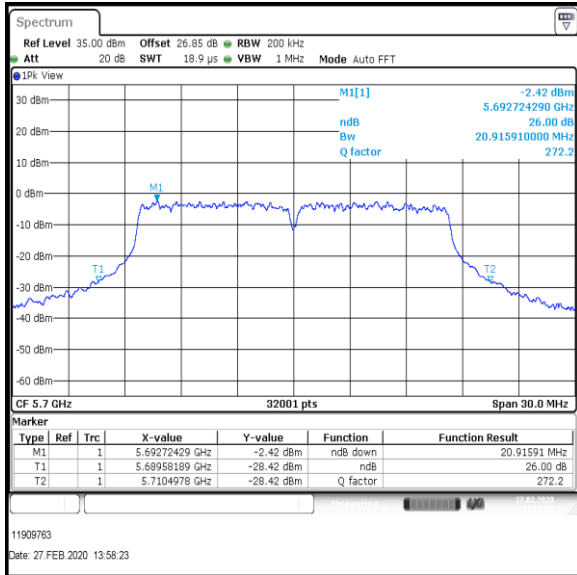

Top Channel

Result: Pass