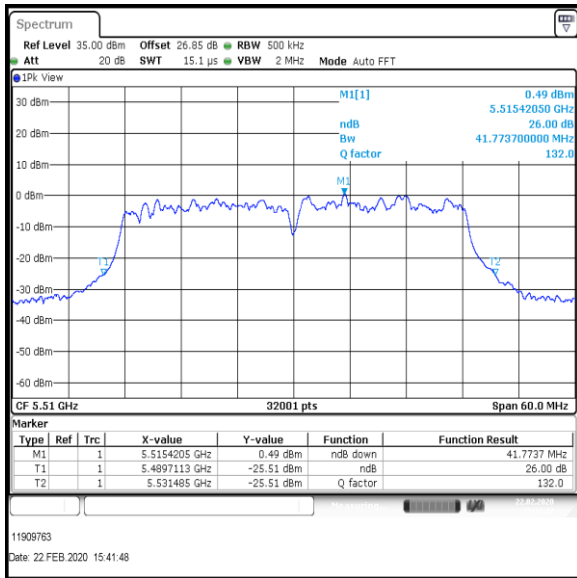

Bottom Channel

Middle Channel

Top Channel

Result: Pass

Transmitter 26 dB Emission Bandwidth (continued)

Results: 802.11ac / HT40 / MCS5 / MIMO / Port 1+2+3 / Port 2 / PWL 14 / 8 dBi Antenna

Channel	Frequency (MHz)	26dB Emission Bandwidth (MHz)
Bottom	5510	42.902
Middle	5590	42.752
Top	5670	42.797

Bottom Channel

Middle Channel

Top Channel

Result: Pass

Transmitter 26 dB Emission Bandwidth (continued)

Results: 802.11ac / HT40 / MCS5 / MIMO / Port 1+2+3 / Port 3 / PWL 14 / 8 dBi Antenna

Channel	Frequency (MHz)	26dB Emission Bandwidth (MHz)
Bottom	5510	41.773
Middle	5590	41.648
Top	5670	43.209

Bottom Channel

Middle Channel

Top Channel

Result: Pass

Transmitter 26 dB Emission Bandwidth (continued)

Results: 802.11ac / HT80 / MCS1 / MIMO / Port 1+2+3 / Port 1 / PWL 14 / 8 dBi Antenna

Channel	Frequency (MHz)	26dB Emission Bandwidth (MHz)
Bottom	5530	86.071
Top	5610	86.854