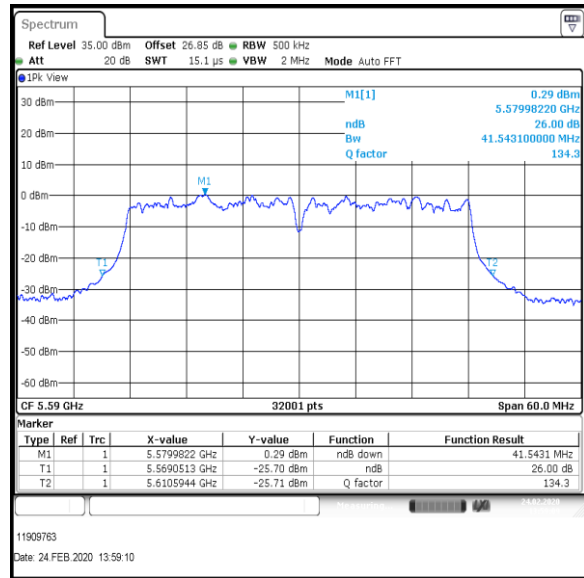

Bottom Channel

Middle Channel

Top Channel

Result: Pass

Transmitter 26 dB Emission Bandwidth (continued)

Results: 802.11ac / HT40 / MCS5 / MIMO / Port 1+2+3 / Port 1 / PWL 14 / 8 dBi Antenna

Channel	Frequency (MHz)	26dB Emission Bandwidth (MHz)
Bottom	5510	42.266
Middle	5590	41.543
Top	5670	43.084

Bottom Channel

Middle Channel

Top Channel

Result: Pass

Transmitter 26 dB Emission Bandwidth (continued)

Results: 802.11ac / HT40 / MCS5 / MIMO / Port 1+2+3 / Port 2 / PWL 14 / 8 dBi Antenna

Channel	Frequency (MHz)	26dB Emission Bandwidth (MHz)
Bottom	5510	42.902
Middle	5590	42.752
Top	5670	42.797