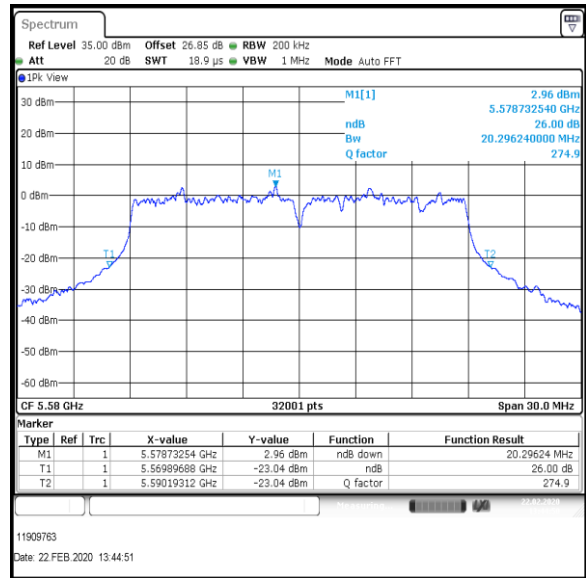

Transmitter 26 dB Emission Bandwidth (continued)

Results: 802.11ac / HT20 / MCS7 / MIMO / Port 1+2+3 / Port 2 / PWL 17 / 8 dBi Antenna

Channel	Frequency (MHz)	26dB Emission Bandwidth (MHz)
Bottom+1	5520	20.574
Middle	5580	20.296
Top	5700	20.336

Bottom+1 Channel

Middle Channel

Top Channel

Result: Pass

Transmitter 26 dB Emission Bandwidth (continued)

Results: 802.11ac / HT20 / MCS7 / MIMO / Port 1+2+3 / Port 3 / PWL 17 / 8 dBi Antenna

Channel	Frequency (MHz)	26dB Emission Bandwidth (MHz)
Bottom+1	5520	20.865
Middle	5580	21.249
Top	5700	20.952