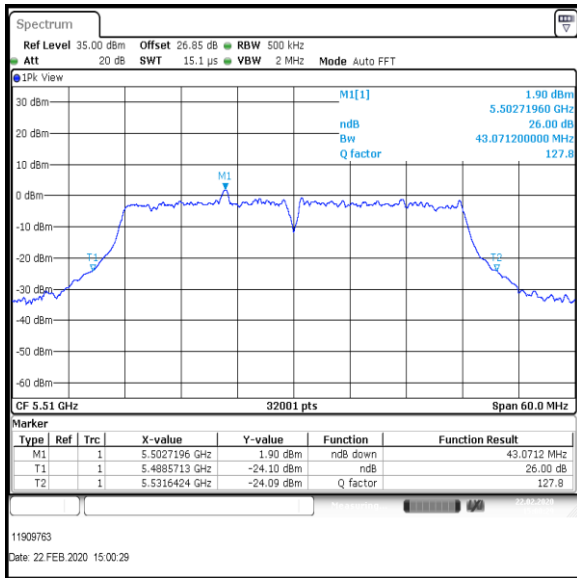

Bottom Channel

Middle Channel

Top Channel

Result: Pass

Transmitter 26 dB Emission Bandwidth (continued)

Results: 802.11n / HT40 / MCS5 / MIMO / Port 1+2+3 / Port 1 / PWL 14 / 8 dBi Antenna

Channel	Frequency (MHz)	26dB Emission Bandwidth (MHz)
Bottom	5510	43.425
Middle	5590	43.168
Top	5670	43.433

Bottom Channel

Middle Channel

Top Channel

Result: Pass

Transmitter 26 dB Emission Bandwidth (continued)

Results: 802.11n / HT40 / MCS5 / MIMO / Port 1+2+3 / Port 2 / PWL 14 / 8 dBi Antenna

Channel	Frequency (MHz)	26dB Emission Bandwidth (MHz)
Bottom	5510	43.071
Middle	5590	44.314
Top	5670	43.748

Bottom Channel

Middle Channel

Top Channel

Result: Pass

Transmitter 26 dB Emission Bandwidth (continued)

Results: 802.11n / HT40 / MCS5 / MIMO / Port 1+2+3 / Port 3 / PWL 14 / 8 dBi Antenna

Channel	Frequency (MHz)	26dB Emission Bandwidth (MHz)
Bottom	5510	42.504
Middle	5590	43.845
Top	5670	44.666