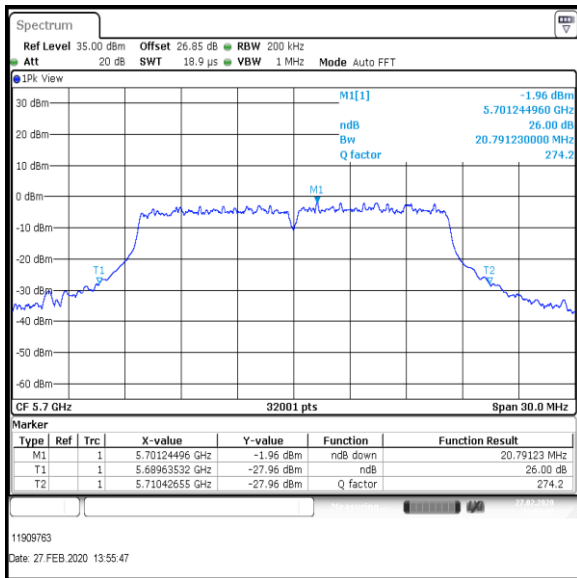

Bottom+1 Channel

Middle Channel

Top Channel

Result: Pass

Transmitter 26 dB Emission Bandwidth (continued)

Results: 802.11a / 20 MHz / 54Mbit / MIMO / Port 1+2+3+4 / Port 2 / PWL 16 / 8 dBi Antenna

Channel	Frequency (MHz)	26dB Emission Bandwidth (MHz)
Bottom+1	5520	20.767
Middle	5580	21.165
Top	5700	20.791

Bottom+1 Channel

Middle Channel

Top Channel

Result: Pass

Transmitter 26 dB Emission Bandwidth (continued)

Results: 802.11a / 20 MHz / 54Mbit / MIMO / Port 1+2+3+4 / Port 3 / PWL 16 / 8 dBi Antenna

Channel	Frequency (MHz)	26dB Emission Bandwidth (MHz)
Bottom+1	5520	21.025
Middle	5580	21.030
Top	5700	20.637