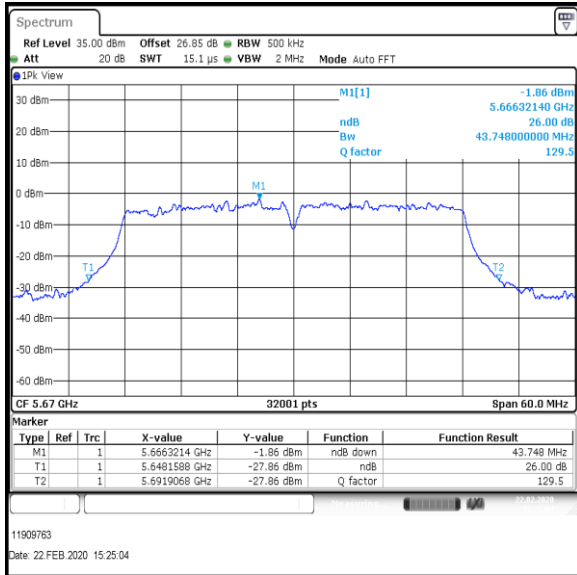

Bottom Channel

Middle Channel

Top Channel

Result: Pass

Transmitter 26 dB Emission Bandwidth (continued)

Results: 802.11n / HT40 / MCS5 / MIMO / Port 1+2+3 / Port 2 / PWL 14 / 8 dBi Antenna

Channel	Frequency (MHz)	26dB Emission Bandwidth (MHz)
Bottom	5510	43.071
Middle	5590	44.314
Top	5670	43.748

Bottom Channel

Middle Channel

Top Channel

Result: Pass

Transmitter 26 dB Emission Bandwidth (continued)

Results: 802.11n / HT40 / MCS5 / MIMO / Port 1+2+3 / Port 3 / PWL 14 / 8 dBi Antenna

Channel	Frequency (MHz)	26dB Emission Bandwidth (MHz)
Bottom	5510	42.504
Middle	5590	43.845
Top	5670	44.666