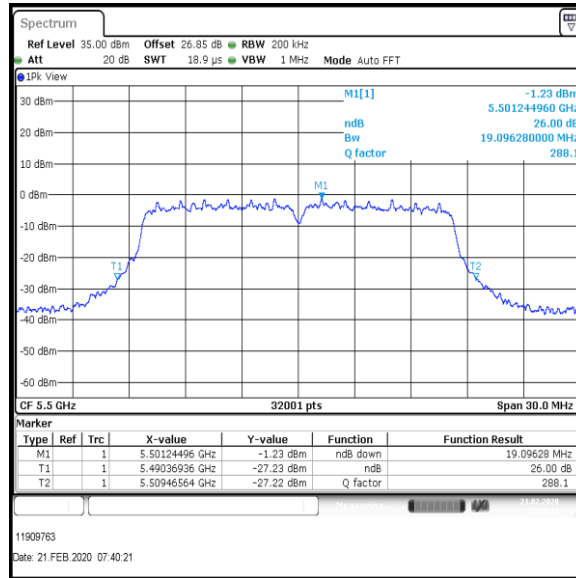

Bottom Channel

Top Channel

Result: Pass

Transmitter 26 dB Emission Bandwidth (continued)

Results: 802.11ac / HT80 / MCS2 / MIMO / Port 1+2+3 / Port 3 / PWL 14 / 8 dBi Antenna

Channel	Frequency (MHz)	26dB Emission Bandwidth (MHz)
Bottom	5530	83.266
Top	5610	83.866

Bottom Channel

Top Channel

Result: **Pass**

Transmitter 26 dB Emission Bandwidth (continued)

Results: 802.11a / 20 MHz / 12Mbit / MIMO / Port 1+2+3+4 / Port 1 / PWL 15 / 8 dBi Antenna

Channel	Frequency (MHz)	26dB Emission Bandwidth (MHz)
Bottom	5500	19.584

Bottom Channel

Result: Pass

Transmitter 26 dB Emission Bandwidth (continued)

Results: 802.11a / 20 MHz / 12Mbit / MIMO / Port 1+2+3+4 / Port 2 / PWL 15 / 8 dBi Antenna

Channel	Frequency (MHz)	26dB Emission Bandwidth (MHz)
Bottom	5500	19.096