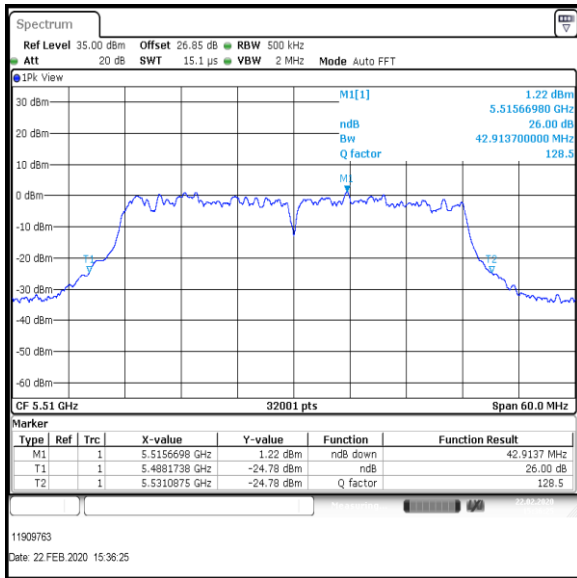

Bottom Channel

Middle Channel

Top Channel

Result: Pass

Transmitter 26 dB Emission Bandwidth (continued)

Results: 802.11ac / HT40 / MCS3 / MIMO / Port 1+2+3 / Port 2 / PWL 14 / 8 dBi Antenna

Channel	Frequency (MHz)	26dB Emission Bandwidth (MHz)
Bottom	5510	42.913
Middle	5590	41.374
Top	5670	43.213

Bottom Channel

Middle Channel

Top Channel

Result: Pass

Transmitter 26 dB Emission Bandwidth (continued)

Results: 802.11ac / HT40 / MCS3 / MIMO / Port 1+2+3 / Port 3 / PWL 14 / 8 dBi Antenna

Channel	Frequency (MHz)	26dB Emission Bandwidth (MHz)
Bottom	5510	42.814
Middle	5590	42.293
Top	5670	41.976