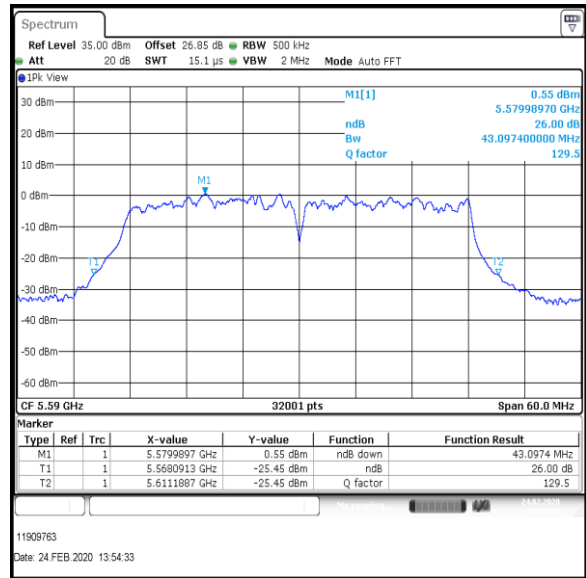

Bottom Channel

Middle Channel

Top Channel

Result: Pass

Transmitter 26 dB Emission Bandwidth (continued)

Results: 802.11ac / HT40 / MCS3 / MIMO / Port 1+2+3 / Port 1 / PWL 14 / 8 dBi Antenna

Channel	Frequency (MHz)	26dB Emission Bandwidth (MHz)
Bottom	5510	42.244
Middle	5590	43.097
Top	5670	42.144

Bottom Channel

Middle Channel

Top Channel

Result: Pass

Transmitter 26 dB Emission Bandwidth (continued)

Results: 802.11ac / HT40 / MCS3 / MIMO / Port 1+2+3 / Port 2 / PWL 14 / 8 dBi Antenna

Channel	Frequency (MHz)	26dB Emission Bandwidth (MHz)
Bottom	5510	42.913
Middle	5590	41.374
Top	5670	43.213