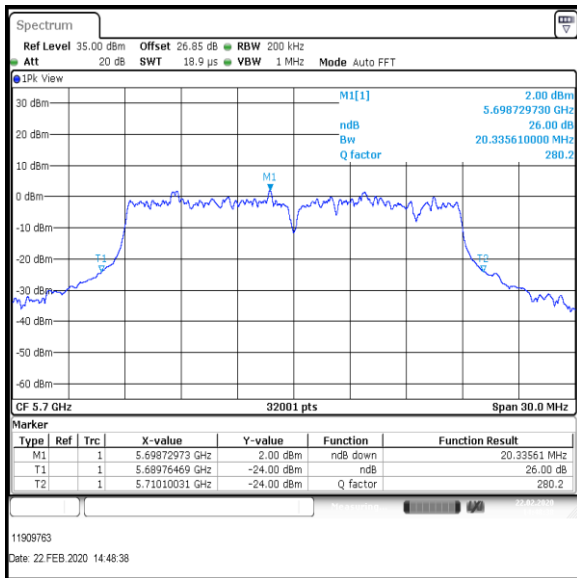

Transmitter 26 dB Emission Bandwidth (continued)

Results: 802.11ac / HT20 / MCS7 / MIMO / Port 1+2+3 / Port 2 / PWL 17 / 8 dBi Antenna

Channel	Frequency (MHz)	26dB Emission Bandwidth (MHz)
Bottom+1	5520	20.574
Middle	5580	20.296
Top	5700	20.336

Bottom+1 Channel

Middle Channel

Top Channel

Result: Pass

Transmitter 26 dB Emission Bandwidth (continued)

Results: 802.11ac / HT20 / MCS7 / MIMO / Port 1+2+3 / Port 3 / PWL 17 / 8 dBi Antenna

Channel	Frequency (MHz)	26dB Emission Bandwidth (MHz)
Bottom+1	5520	20.865
Middle	5580	21.249
Top	5700	20.952