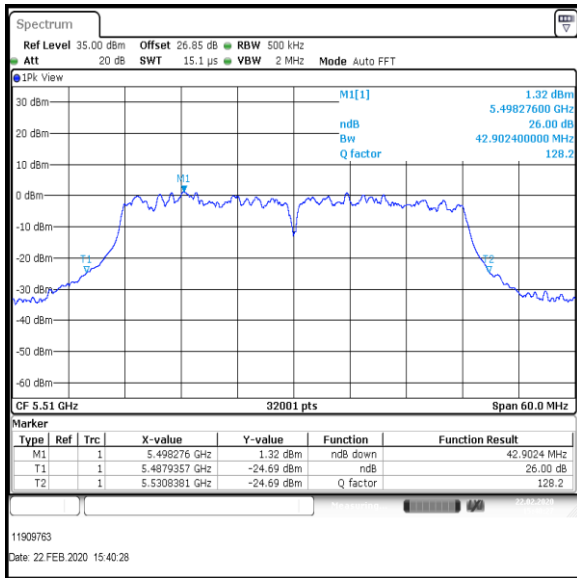

Bottom Channel

Middle Channel

Top Channel

Result: Pass

Transmitter 26 dB Emission Bandwidth (continued)

Results: 802.11ac / HT40 / MCS5 / MIMO / Port 1+2+3 / Port 2 / PWL 14 / 8 dBi Antenna

Channel	Frequency (MHz)	26dB Emission Bandwidth (MHz)
Bottom	5510	42.902
Middle	5590	42.752
Top	5670	42.797

Bottom Channel

Middle Channel

Top Channel

Result: Pass

Transmitter 26 dB Emission Bandwidth (continued)

Results: 802.11ac / HT40 / MCS5 / MIMO / Port 1+2+3 / Port 3 / PWL 14 / 8 dBi Antenna

Channel	Frequency (MHz)	26dB Emission Bandwidth (MHz)
Bottom	5510	41.773
Middle	5590	41.648
Top	5670	43.209