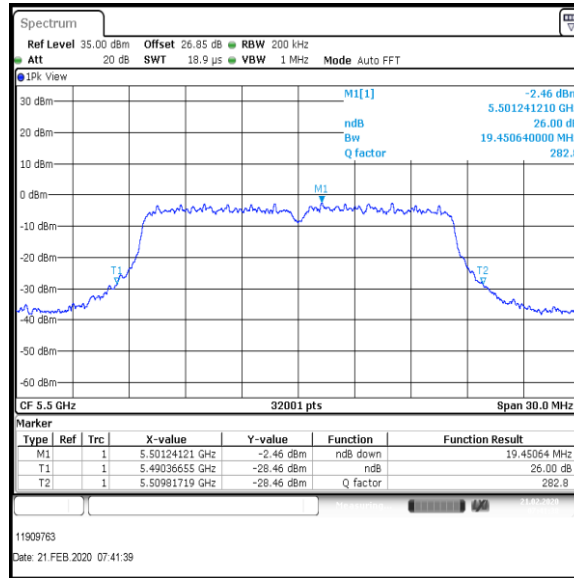

Bottom Channel

Top Channel

Result: **Pass**

Transmitter 26 dB Emission Bandwidth (continued)

Results: 802.11a / 20 MHz / 12Mbit / MIMO / Port 1+2+3+4 / Port 1 / PWL 15 / 8 dBi Antenna

Channel	Frequency (MHz)	26dB Emission Bandwidth (MHz)
Bottom	5500	19.584

Bottom Channel

Result: Pass

Transmitter 26 dB Emission Bandwidth (continued)

Results: 802.11a / 20 MHz / 12Mbit / MIMO / Port 1+2+3+4 / Port 2 / PWL 15 / 8 dBi Antenna

Channel	Frequency (MHz)	26dB Emission Bandwidth (MHz)
Bottom	5500	19.096

Bottom Channel

Result: **Pass**

Transmitter 26 dB Emission Bandwidth (continued)

Results: 802.11a / 20 MHz / 12Mbit / MIMO / Port 1+2+3+4 / Port 3 / PWL 15 / 8 dBi Antenna

Channel	Frequency (MHz)	26dB Emission Bandwidth (MHz)
Bottom	5500	19.451