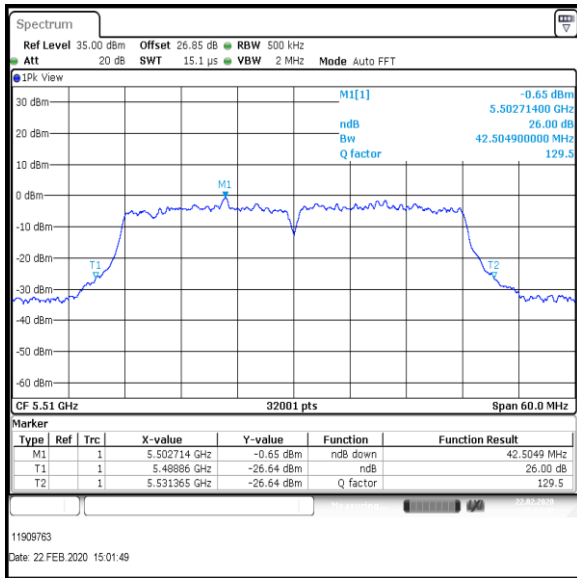

Bottom Channel

Middle Channel

Top Channel

Result: Pass

Transmitter 26 dB Emission Bandwidth (continued)

Results: 802.11n / HT40 / MCS5 / MIMO / Port 1+2+3 / Port 3 / PWL 14 / 8 dBi Antenna

Channel	Frequency (MHz)	26dB Emission Bandwidth (MHz)
Bottom	5510	42.504
Middle	5590	43.845
Top	5670	44.666

Bottom Channel

Middle Channel

Top Channel

Result: Pass

Transmitter 26 dB Emission Bandwidth (continued)

Results: 802.11ac / HT40 / MCS3 / MIMO / Port 1+2+3 / Port 1 / PWL 14 / 8 dBi Antenna

Channel	Frequency (MHz)	26dB Emission Bandwidth (MHz)
Bottom	5510	42.244
Middle	5590	43.097
Top	5670	42.144