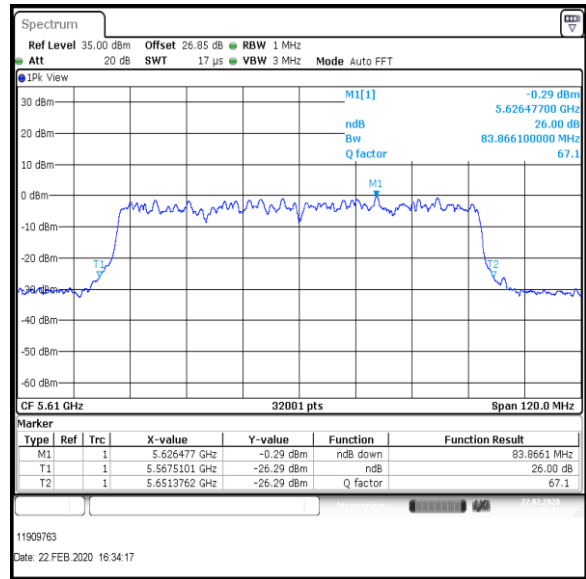

Bottom Channel

Top Channel

Result: **Pass**

Transmitter 26 dB Emission Bandwidth (continued)

Results: 802.11ac / HT80 / MCS2 / MIMO / Port 1+2+3 / Port 2 / PWL 14 / 8 dBi Antenna

Channel	Frequency (MHz)	26dB Emission Bandwidth (MHz)
Bottom	5530	86.712
Top	5610	88.726

Bottom Channel

Top Channel

Result: Pass

Transmitter 26 dB Emission Bandwidth (continued)

Results: 802.11ac / HT80 / MCS2 / MIMO / Port 1+2+3 / Port 3 / PWL 14 / 8 dBi Antenna

Channel	Frequency (MHz)	26dB Emission Bandwidth (MHz)
Bottom	5530	83.266
Top	5610	83.866

Bottom Channel

Top Channel

Result: **Pass**

Transmitter 26 dB Emission Bandwidth (continued)

Results: 802.11a / 20 MHz / 12Mbit / MIMO / Port 1+2+3+4 / Port 1 / PWL 15 / 8 dBi Antenna

Channel	Frequency (MHz)	26dB Emission Bandwidth (MHz)
Bottom	5500	19.584