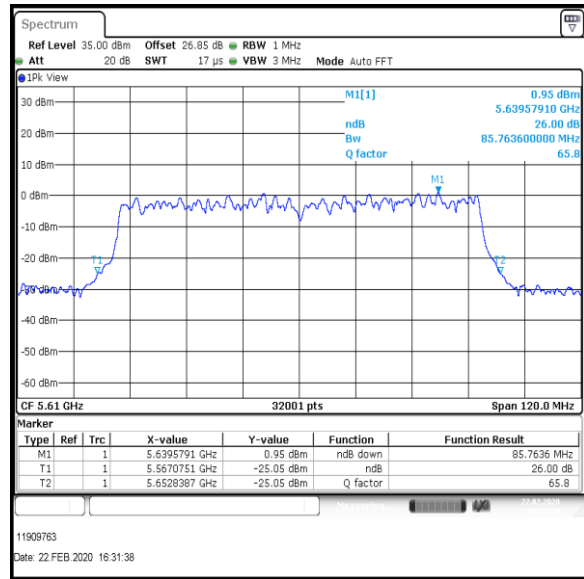

Bottom Channel

Top Channel

Result: **Pass**

Transmitter 26 dB Emission Bandwidth (continued)

Results: 802.11ac / HT80 / MCS1 / MIMO / Port 1+2+3 / Port 3 / PWL 14 / 8 dBi Antenna

Channel	Frequency (MHz)	26dB Emission Bandwidth (MHz)
Bottom	5530	81.736
Top	5610	85.613

Bottom Channel

Top Channel

Result: **Pass**

Transmitter 26 dB Emission Bandwidth (continued)

Results: 802.11ac / HT80 / MCS2 / MIMO / Port 1+2+3 / Port 1 / PWL 14 / 8 dBi Antenna

Channel	Frequency (MHz)	26dB Emission Bandwidth (MHz)
Bottom	5530	86.326
Top	5610	85.763

Bottom Channel

Top Channel

Result: **Pass**

Transmitter 26 dB Emission Bandwidth (continued)

Results: 802.11ac / HT80 / MCS2 / MIMO / Port 1+2+3 / Port 2 / PWL 14 / 8 dBi Antenna

Channel	Frequency (MHz)	26dB Emission Bandwidth (MHz)
Bottom	5530	86.712
Top	5610	88.726