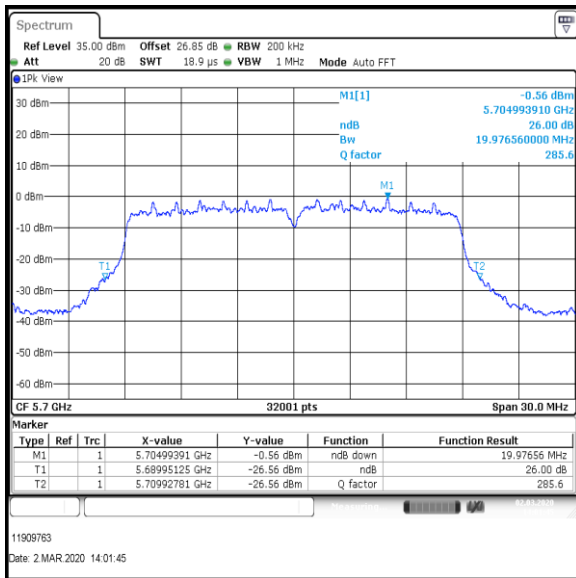

Top Channel

Result: Pass