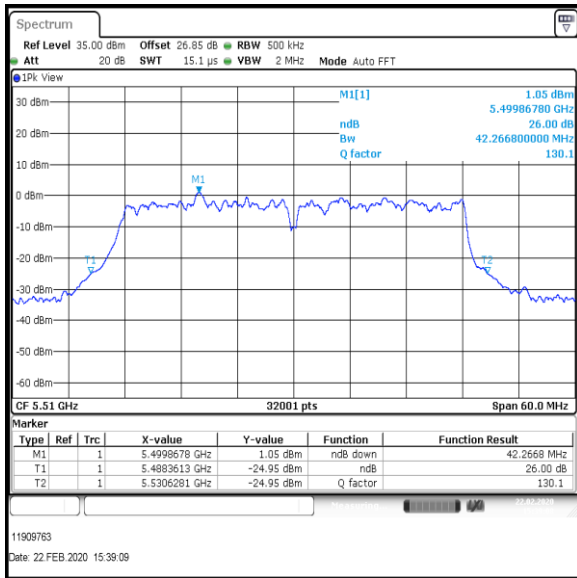

Bottom Channel

Middle Channel

Top Channel

Result: Pass

Transmitter 26 dB Emission Bandwidth (continued)

Results: 802.11ac / HT40 / MCS3 / MIMO / Port 1+2+3 / Port 3 / PWL 14 / 8 dBi Antenna

Channel	Frequency (MHz)	26dB Emission Bandwidth (MHz)
Bottom	5510	42.814
Middle	5590	42.293
Top	5670	41.976

Bottom Channel

Middle Channel

Top Channel

Result: Pass

Transmitter 26 dB Emission Bandwidth (continued)

Results: 802.11ac / HT40 / MCS5 / MIMO / Port 1+2+3 / Port 1 / PWL 14 / 8 dBi Antenna

Channel	Frequency (MHz)	26dB Emission Bandwidth (MHz)
Bottom	5510	42.266
Middle	5590	41.543
Top	5670	43.084

Bottom Channel

Middle Channel

Top Channel

Result: Pass

Transmitter 26 dB Emission Bandwidth (continued)

Results: 802.11ac / HT40 / MCS5 / MIMO / Port 1+2+3 / Port 2 / PWL 14 / 8 dBi Antenna

Channel	Frequency (MHz)	26dB Emission Bandwidth (MHz)
Bottom	5510	42.902
Middle	5590	42.752
Top	5670	42.797