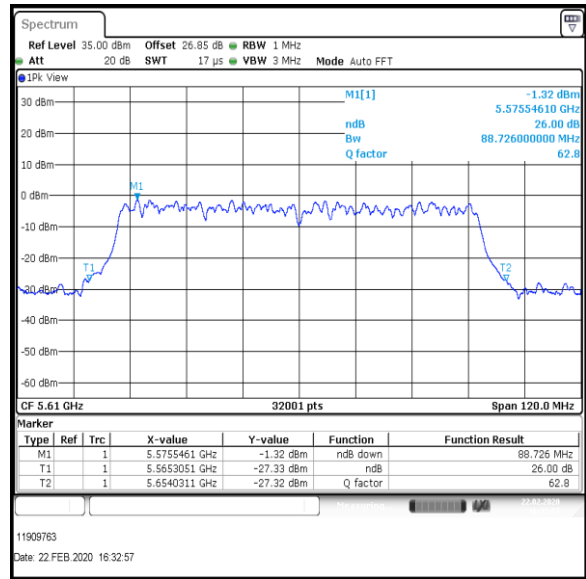

Bottom Channel

Top Channel

Result: **Pass**

Transmitter 26 dB Emission Bandwidth (continued)

Results: 802.11ac / HT80 / MCS2 / MIMO / Port 1+2+3 / Port 1 / PWL 14 / 8 dBi Antenna

Channel	Frequency (MHz)	26dB Emission Bandwidth (MHz)
Bottom	5530	86.326
Top	5610	85.763

Bottom Channel

Top Channel

Result: **Pass**

Transmitter 26 dB Emission Bandwidth (continued)

Results: 802.11ac / HT80 / MCS2 / MIMO / Port 1+2+3 / Port 2 / PWL 14 / 8 dBi Antenna

Channel	Frequency (MHz)	26dB Emission Bandwidth (MHz)
Bottom	5530	86.712
Top	5610	88.726

Bottom Channel

Top Channel

Result: Pass

Transmitter 26 dB Emission Bandwidth (continued)

Results: 802.11ac / HT80 / MCS2 / MIMO / Port 1+2+3 / Port 3 / PWL 14 / 8 dBi Antenna

Channel	Frequency (MHz)	26dB Emission Bandwidth (MHz)
Bottom	5530	83.266
Top	5610	83.866