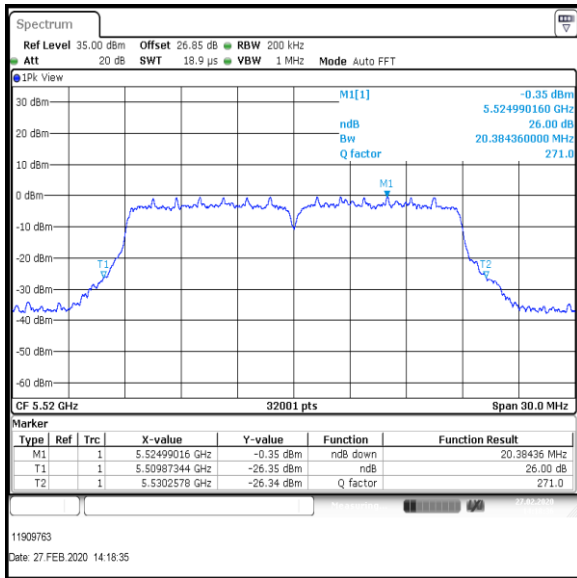

Transmitter 26 dB Emission Bandwidth (continued)

Results: 802.11n / HT20 / MCS1 / MIMO / Port 1+2+3+4 / Port 1 / PWL 16 / 8 dBi Antenna

Channel	Frequency (MHz)	26dB Emission Bandwidth (MHz)
Bottom+1	5520	20.384
Middle	5580	20.080
Top	5700	20.072

Bottom+1 Channel