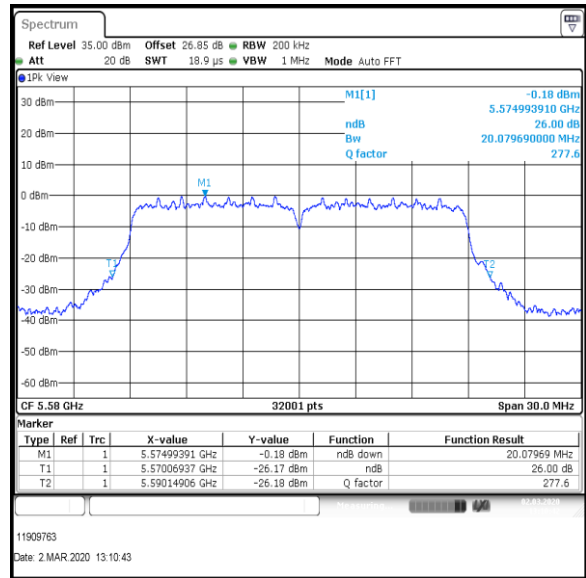

Middle Channel