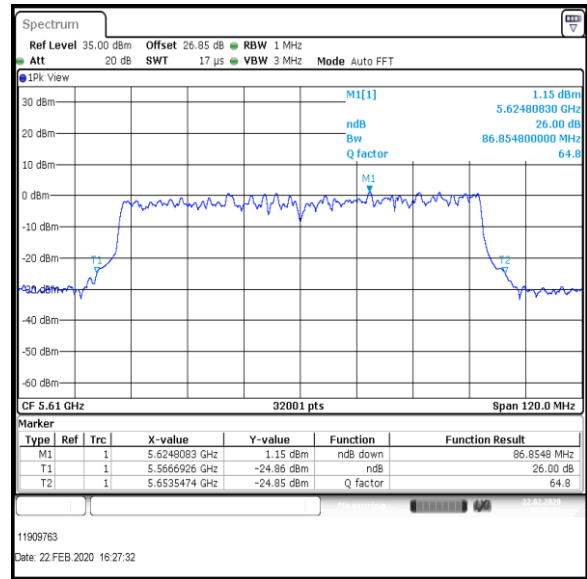

Bottom Channel

Middle Channel

Top Channel

Result: Pass

Transmitter 26 dB Emission Bandwidth (continued)

Results: 802.11ac / HT80 / MCS1 / MIMO / Port 1+2+3 / Port 1 / PWL 14 / 8 dBi Antenna

Channel	Frequency (MHz)	26dB Emission Bandwidth (MHz)
Bottom	5530	86.071
Top	5610	86.854

Bottom Channel

Top Channel

Result: **Pass**

Transmitter 26 dB Emission Bandwidth (continued)

Results: 802.11ac / HT80 / MCS1 / MIMO / Port 1+2+3 / Port 2 / PWL 14 / 8 dBi Antenna

Channel	Frequency (MHz)	26dB Emission Bandwidth (MHz)
Bottom	5530	89.007
Top	5610	87.027