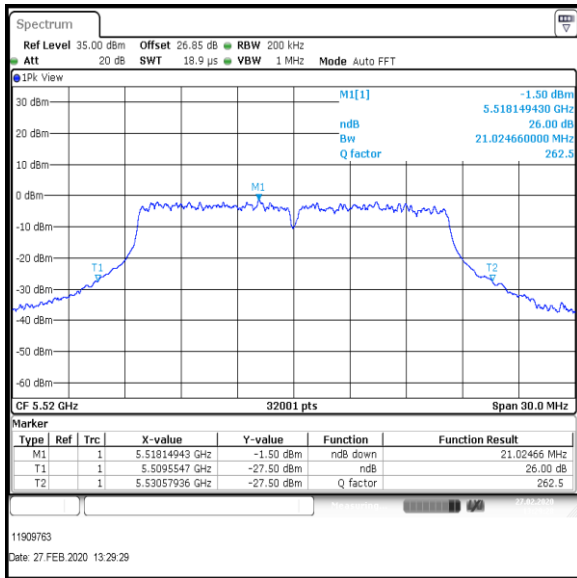

Bottom+1 Channel

Middle Channel

Top Channel

Result: Pass

Transmitter 26 dB Emission Bandwidth (continued)

Results: 802.11a / 20 MHz / 54Mbit / MIMO / Port 1+2+3+4 / Port 2 / PWL 16 / 8 dBi Antenna

Channel	Frequency (MHz)	26dB Emission Bandwidth (MHz)
Bottom+1	5520	20.767
Middle	5580	21.165
Top	5700	20.791

Bottom+1 Channel

Middle Channel

Top Channel

Result: Pass

Transmitter 26 dB Emission Bandwidth (continued)

Results: 802.11a / 20 MHz / 54Mbit / MIMO / Port 1+2+3+4 / Port 3 / PWL 16 / 8 dBi Antenna

Channel	Frequency (MHz)	26dB Emission Bandwidth (MHz)
Bottom+1	5520	21.025
Middle	5580	21.030
Top	5700	20.637

Bottom+1 Channel

Middle Channel

Top Channel

Result: Pass

Transmitter 26 dB Emission Bandwidth (continued)

Results: 802.11a / 20 MHz / 54Mbit / MIMO / Port 1+2+3+4 / Port 4 / PWL 16 / 8 dBi Antenna

Channel	Frequency (MHz)	26dB Emission Bandwidth (MHz)
Bottom+1	5520	20.630
Middle	5580	20.686
Top	5700	20.916