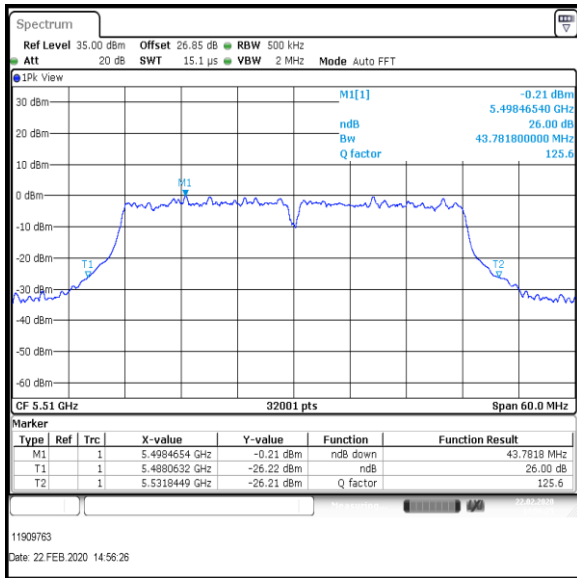

Bottom Channel

Middle Channel

Top Channel

Result: Pass

Transmitter 26 dB Emission Bandwidth (continued)

Results: 802.11n / HT40 / MCS3 / MIMO / Port 1+2+3 / Port 2 / PWL 14 / 8 dBi Antenna

Channel	Frequency (MHz)	26dB Emission Bandwidth (MHz)
Bottom	5510	43.781
Middle	5590	43.703
Top	5670	39.571

Bottom Channel

Middle Channel

Top Channel

Result: Pass

Transmitter 26 dB Emission Bandwidth (continued)

Results: 802.11n / HT40 / MCS3 / MIMO / Port 1+2+3 / Port 3 / PWL 14 / 8 dBi Antenna

Channel	Frequency (MHz)	26dB Emission Bandwidth (MHz)
Bottom	5510	44.207
Middle	5590	43.539
Top	5670	44.087