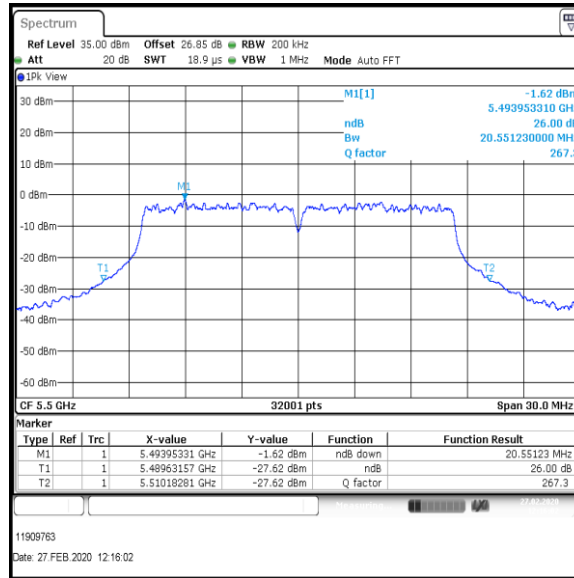

Bottom+1 Channel

Middle Channel

Top Channel

Result: Pass

Transmitter 26 dB Emission Bandwidth (continued)

Results: 802.11a / 20 MHz / 54Mbit / MIMO / Port 1+2+3+4 / Port 1 / PWL 15 / 8 dBi Antenna

Channel	Frequency (MHz)	26dB Emission Bandwidth (MHz)
Bottom	5500	20.551

Bottom Channel

Result: Pass

Transmitter 26 dB Emission Bandwidth (continued)

Results: 802.11a / 20 MHz / 54Mbit / MIMO / Port 1+2+3+4 / Port 2 / PWL 15 / 8 dBi Antenna

Channel	Frequency (MHz)	26dB Emission Bandwidth (MHz)
Bottom	5500	20.624