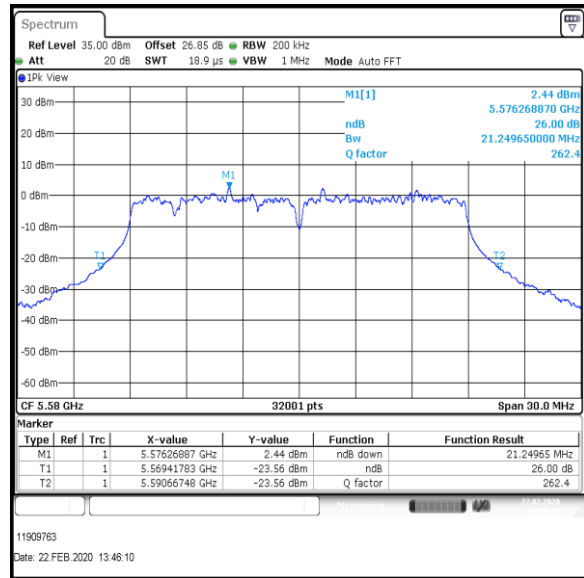

Middle Channel