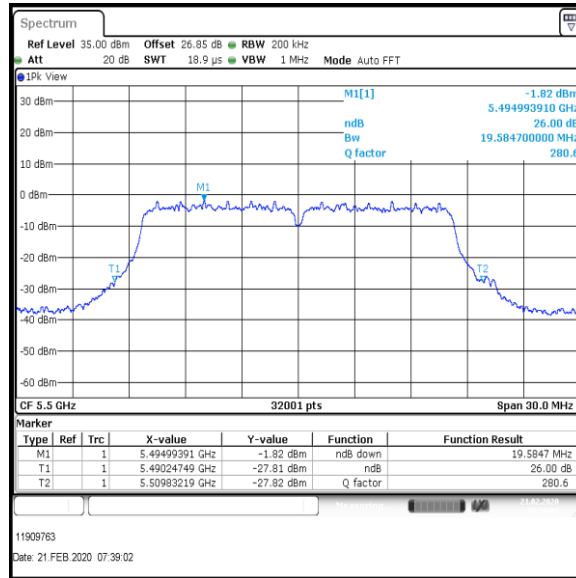

Bottom Channel

Top Channel

Result: Pass

Transmitter 26 dB Emission Bandwidth (continued)

Results: 802.11ac / HT80 / MCS2 / MIMO / Port 1+2+3 / Port 3 / PWL 14 / 8 dBi Antenna

Channel	Frequency (MHz)	26dB Emission Bandwidth (MHz)
Bottom	5530	83.266
Top	5610	83.866

Bottom Channel

Top Channel

Result: **Pass**

Transmitter 26 dB Emission Bandwidth (continued)

Results: 802.11a / 20 MHz / 12Mbit / MIMO / Port 1+2+3+4 / Port 1 / PWL 15 / 8 dBi Antenna

Channel	Frequency (MHz)	26dB Emission Bandwidth (MHz)
Bottom	5500	19.584

Bottom Channel

Result: Pass

Transmitter 26 dB Emission Bandwidth (continued)

Results: 802.11a / 20 MHz / 12Mbit / MIMO / Port 1+2+3+4 / Port 2 / PWL 15 / 8 dBi Antenna

Channel	Frequency (MHz)	26dB Emission Bandwidth (MHz)
Bottom	5500	19.096