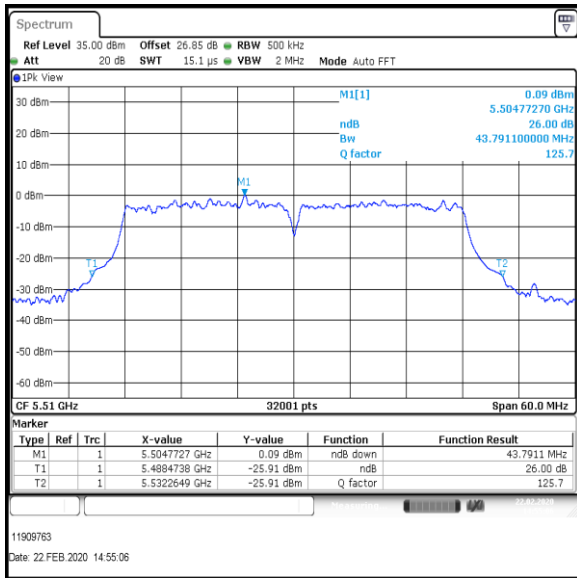

Bottom+1 Channel

Middle Channel

Top Channel

Result: Pass

Transmitter 26 dB Emission Bandwidth (continued)

Results: 802.11ac / HT20 / MCS7 / MIMO / Port 1+2+3 / Port 3 / PWL 17 / 8 dBi Antenna

Channel	Frequency (MHz)	26dB Emission Bandwidth (MHz)
Bottom+1	5520	20.865
Middle	5580	21.249
Top	5700	20.952

Bottom+1 Channel

Middle Channel

Top Channel

Result: Pass

Transmitter 26 dB Emission Bandwidth (continued)

Results: 802.11n / HT40 / MCS3 / MIMO / Port 1+2+3 / Port 1 / PWL 14 / 8 dBi Antenna

Channel	Frequency (MHz)	26dB Emission Bandwidth (MHz)
Bottom	5510	43.791
Middle	5590	43.024
Top	5670	43.431

Bottom Channel

Middle Channel

Top Channel

Result: Pass

Transmitter 26 dB Emission Bandwidth (continued)

Results: 802.11n / HT40 / MCS3 / MIMO / Port 1+2+3 / Port 2 / PWL 14 / 8 dBi Antenna

Channel	Frequency (MHz)	26dB Emission Bandwidth (MHz)
Bottom	5510	43.781
Middle	5590	43.703
Top	5670	39.571