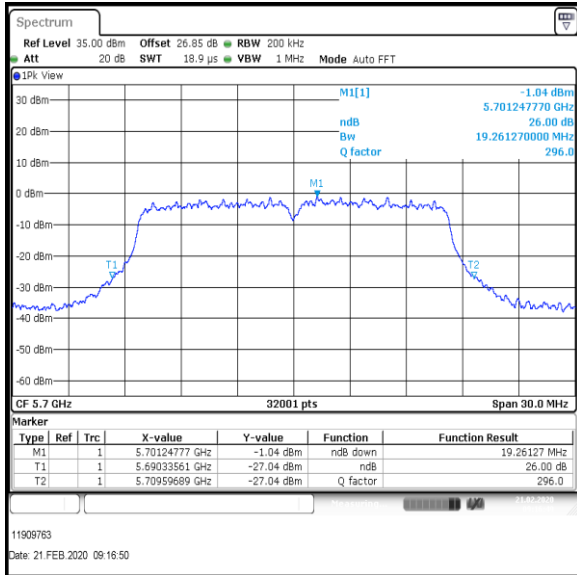

Bottom+1 Channel

Middle Channel

Top Channel

Result: Pass

Transmitter 26 dB Emission Bandwidth (continued)

Results: 802.11a / 20 MHz / 12Mbit / MIMO / Port 1+2+3+4 / Port 2 / PWL 16 / 8 dBi Antenna

Channel	Frequency (MHz)	26dB Emission Bandwidth (MHz)
Bottom+1	5520	19.117
Middle	5580	19.080
Top	5700	19.131

Bottom+1 Channel

Middle Channel

Top Channel

Result: Pass

Transmitter 26 dB Emission Bandwidth (continued)

Results: 802.11a / 20 MHz / 12Mbit / MIMO / Port 1+2+3+4 / Port 3 / PWL 16 / 8 dBi Antenna

Channel	Frequency (MHz)	26dB Emission Bandwidth (MHz)
Bottom+1	5520	19.119
Middle	5580	19.164
Top	5700	19.261

Bottom+1 Channel

Middle Channel

Top Channel

Result: Pass

Transmitter 26 dB Emission Bandwidth (continued)

Results: 802.11a / 20 MHz / 12Mbit / MIMO / Port 1+2+3+4 / Port 4 / PWL 16 / 8 dBi Antenna

Channel	Frequency (MHz)	26dB Emission Bandwidth (MHz)
Bottom+1	5520	19.071
Middle	5580	19.263
Top	5700	19.211