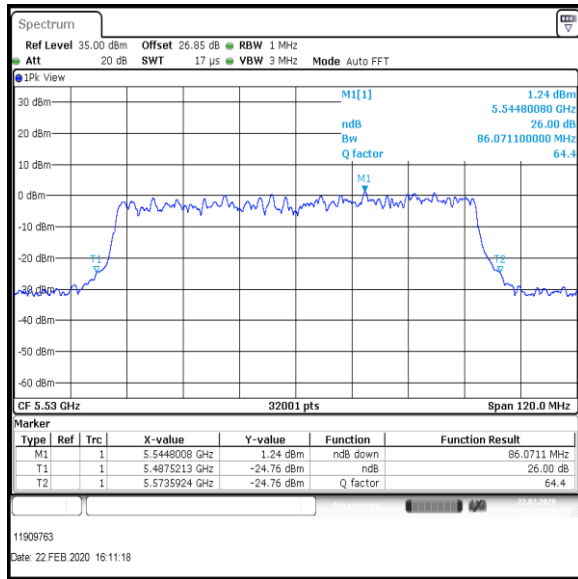

Bottom Channel

Middle Channel

Top Channel

Result: Pass

Transmitter 26 dB Emission Bandwidth (continued)

Results: 802.11ac / HT80 / MCS1 / MIMO / Port 1+2+3 / Port 1 / PWL 14 / 8 dBi Antenna

Channel	Frequency (MHz)	26dB Emission Bandwidth (MHz)
Bottom	5530	86.071
Top	5610	86.854

Bottom Channel

Top Channel

Result: **Pass**

Transmitter 26 dB Emission Bandwidth (continued)

Results: 802.11ac / HT80 / MCS1 / MIMO / Port 1+2+3 / Port 2 / PWL 14 / 8 dBi Antenna

Channel	Frequency (MHz)	26dB Emission Bandwidth (MHz)
Bottom	5530	89.007
Top	5610	87.027