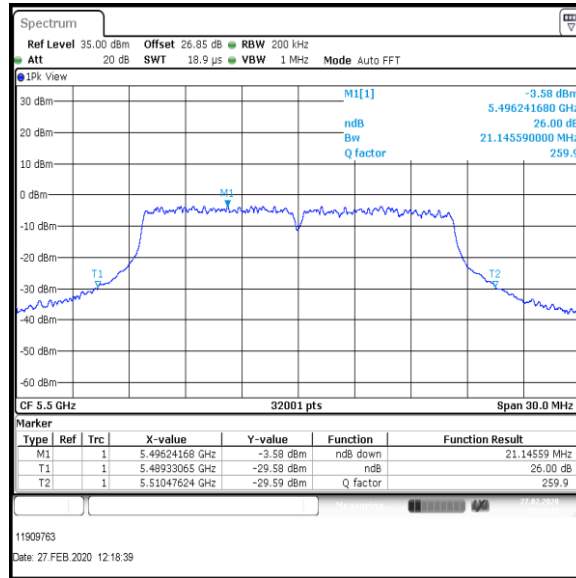

Bottom+1 Channel

Middle Channel

Top Channel

Result: Pass

Transmitter 26 dB Emission Bandwidth (continued)

Results: 802.11a / 20 MHz / 54Mbit / MIMO / Port 1+2+3+4 / Port 1 / PWL 15 / 8 dBi Antenna

Channel	Frequency (MHz)	26dB Emission Bandwidth (MHz)
Bottom	5500	20.551

Bottom Channel

Result: Pass

Transmitter 26 dB Emission Bandwidth (continued)

Results: 802.11a / 20 MHz / 54Mbit / MIMO / Port 1+2+3+4 / Port 2 / PWL 15 / 8 dBi Antenna

Channel	Frequency (MHz)	26dB Emission Bandwidth (MHz)
Bottom	5500	20.624

Bottom Channel

Result: Pass

Transmitter 26 dB Emission Bandwidth (continued)

Results: 802.11a / 20 MHz / 54Mbit / MIMO / Port 1+2+3+4 / Port 3 / PWL 15 / 8 dBi Antenna

Channel	Frequency (MHz)	26dB Emission Bandwidth (MHz)
Bottom	5500	21.146