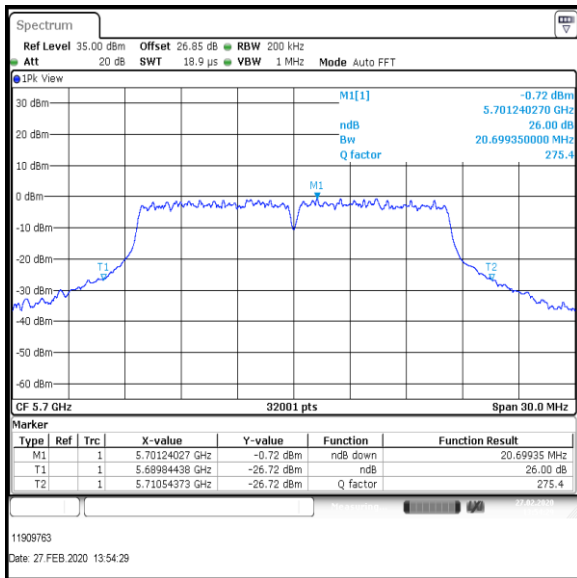

Bottom Channel

Result: Pass

Transmitter 26 dB Emission Bandwidth (continued)

Results: 802.11a / 20 MHz / 54Mbit / MIMO / Port 1+2+3+4 / Port 1 / PWL 16 / 8 dBi Antenna

Channel	Frequency (MHz)	26dB Emission Bandwidth (MHz)
Bottom+1	5520	21.615
Middle	5580	21.191
Top	5700	20.699

Bottom+1 Channel

Middle Channel

Top Channel

Result: Pass

Transmitter 26 dB Emission Bandwidth (continued)

Results: 802.11a / 20 MHz / 54Mbit / MIMO / Port 1+2+3+4 / Port 2 / PWL 16 / 8 dBi Antenna

Channel	Frequency (MHz)	26dB Emission Bandwidth (MHz)
Bottom+1	5520	20.767
Middle	5580	21.165
Top	5700	20.791