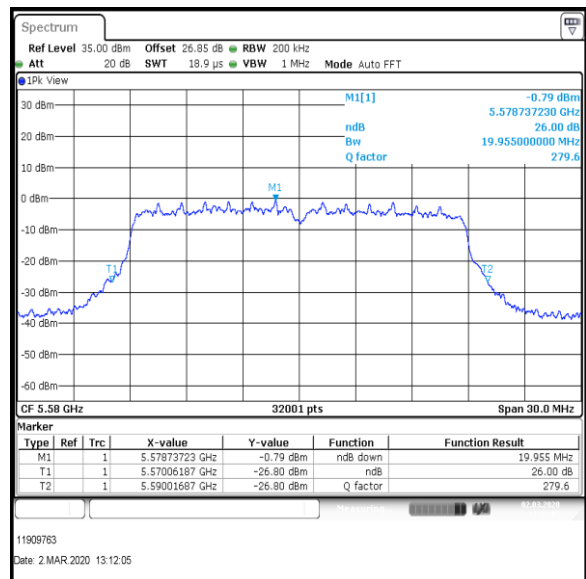

Bottom+1 Channel

Middle Channel

Top Channel

Result: Pass

Transmitter 26 dB Emission Bandwidth (continued)

Results: 802.11n / HT20 / MCS1 / MIMO / Port 1+2+3+4 / Port 3 / PWL 16 / 8 dBi Antenna

Channel	Frequency (MHz)	26dB Emission Bandwidth (MHz)
Bottom+1	5520	20.289
Middle	5580	19.955
Top	5700	19.977

Bottom+1 Channel

Middle Channel

Top Channel

Result: Pass