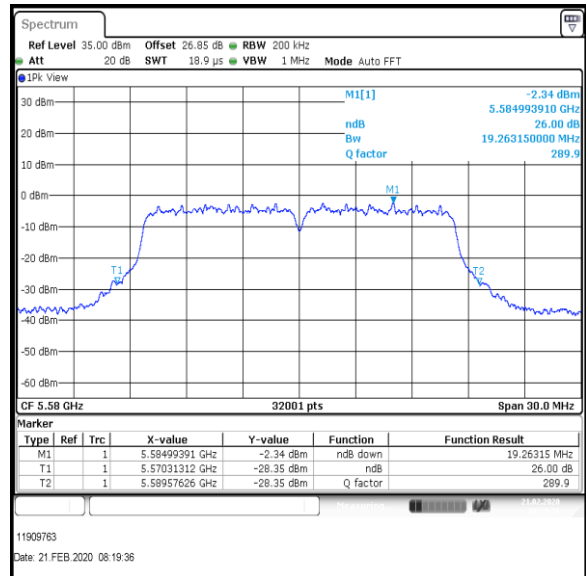

Bottom+1 Channel

Middle Channel

Top Channel

Result: Pass

Transmitter 26 dB Emission Bandwidth (continued)

Results: 802.11a / 20 MHz / 12Mbit / MIMO / Port 1+2+3+4 / Port 3 / PWL 16 / 8 dBi Antenna

Channel	Frequency (MHz)	26dB Emission Bandwidth (MHz)
Bottom+1	5520	19.119
Middle	5580	19.164
Top	5700	19.261

Bottom+1 Channel

Middle Channel

Top Channel

Result: Pass

Transmitter 26 dB Emission Bandwidth (continued)

Results: 802.11a / 20 MHz / 12Mbit / MIMO / Port 1+2+3+4 / Port 4 / PWL 16 / 8 dBi Antenna

Channel	Frequency (MHz)	26dB Emission Bandwidth (MHz)
Bottom+1	5520	19.071
Middle	5580	19.263
Top	5700	19.211

Bottom+1 Channel

Middle Channel

Top Channel

Result: Pass

Transmitter 26 dB Emission Bandwidth (continued)

Results: 802.11a / 20 MHz / 54Mbit / MIMO / Port 1+2+3+4 / Port 1 / PWL 15 / 8 dBi Antenna

Channel	Frequency (MHz)	26dB Emission Bandwidth (MHz)
Bottom	5500	20.551