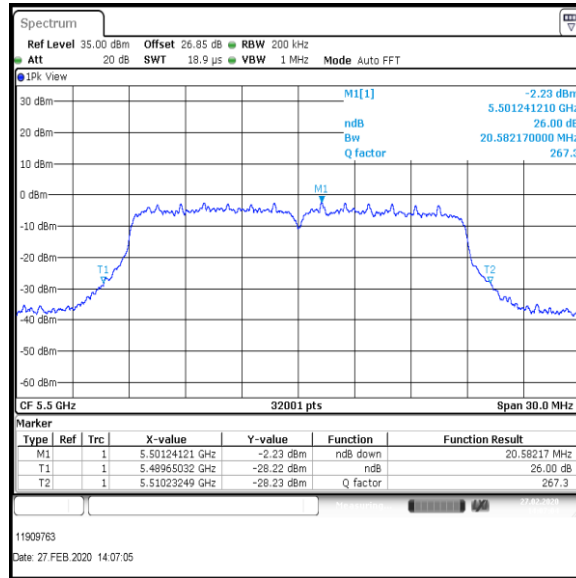

Transmitter 26 dB Emission Bandwidth (continued)

Results: 802.11n / HT20 / MCS1 / MIMO / Port 1+2+3+4 / Port 3 / PWL 15 / 8 dBi Antenna

Channel	Frequency (MHz)	26dB Emission Bandwidth (MHz)
Bottom	5500	20.582

Bottom Channel

Result: **Pass**