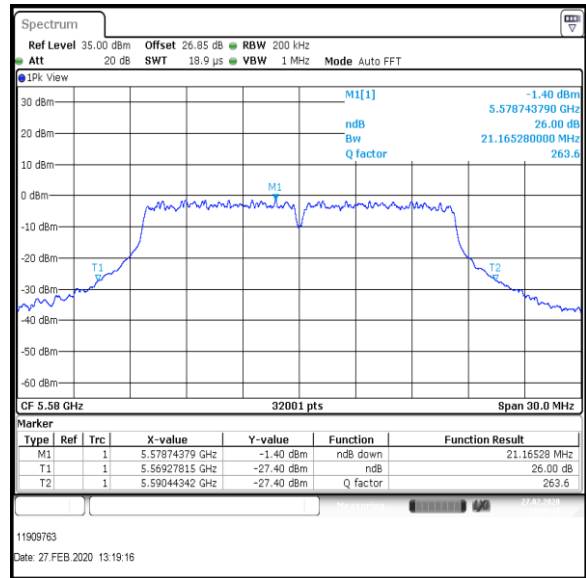

Bottom+1 Channel

Middle Channel

Top Channel

Result: Pass

Transmitter 26 dB Emission Bandwidth (continued)

Results: 802.11a / 20 MHz / 54Mbit / MIMO / Port 1+2+3+4 / Port 2 / PWL 16 / 8 dBi Antenna

Channel	Frequency (MHz)	26dB Emission Bandwidth (MHz)
Bottom+1	5520	20.767
Middle	5580	21.165
Top	5700	20.791

Bottom+1 Channel

Middle Channel

Top Channel

Result: Pass

Transmitter 26 dB Emission Bandwidth (continued)

Results: 802.11a / 20 MHz / 54Mbit / MIMO / Port 1+2+3+4 / Port 3 / PWL 16 / 8 dBi Antenna

Channel	Frequency (MHz)	26dB Emission Bandwidth (MHz)
Bottom+1	5520	21.025
Middle	5580	21.030
Top	5700	20.637