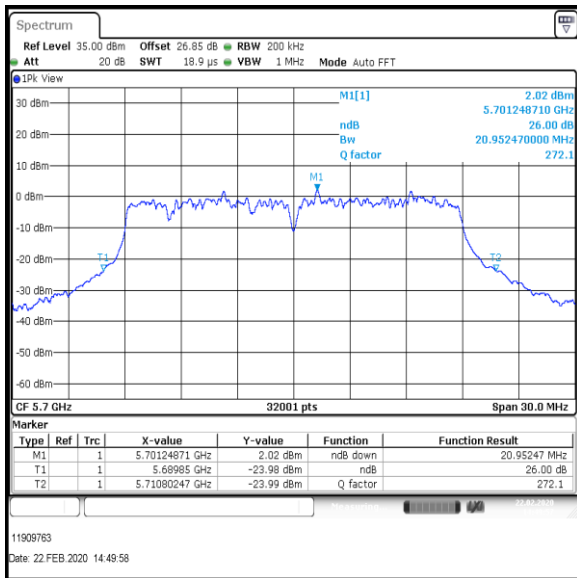

Bottom+1 Channel

Middle Channel

Top Channel

Result: Pass

Transmitter 26 dB Emission Bandwidth (continued)

Results: 802.11ac / HT20 / MCS7 / MIMO / Port 1+2+3 / Port 3 / PWL 17 / 8 dBi Antenna

Channel	Frequency (MHz)	26dB Emission Bandwidth (MHz)
Bottom+1	5520	20.865
Middle	5580	21.249
Top	5700	20.952

Bottom+1 Channel

Middle Channel

Top Channel

Result: Pass

Transmitter 26 dB Emission Bandwidth (continued)

Results: 802.11n / HT40 / MCS3 / MIMO / Port 1+2+3 / Port 1 / PWL 14 / 8 dBi Antenna

Channel	Frequency (MHz)	26dB Emission Bandwidth (MHz)
Bottom	5510	43.791
Middle	5590	43.024
Top	5670	43.431