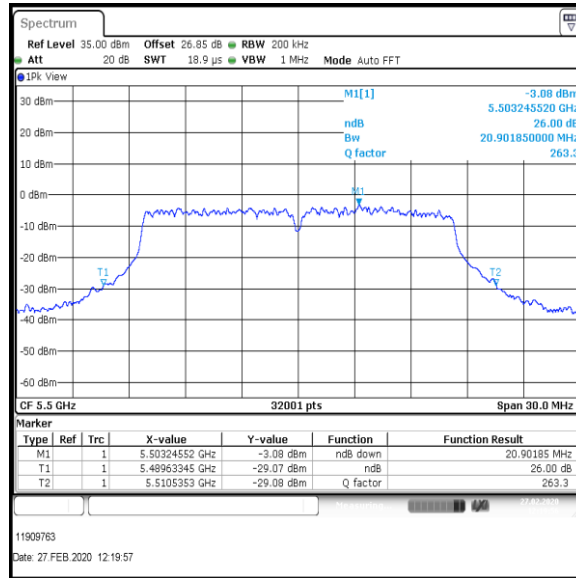

Bottom Channel

Result: Pass

Transmitter 26 dB Emission Bandwidth (continued)

Results: 802.11a / 20 MHz / 54Mbit / MIMO / Port 1+2+3+4 / Port 2 / PWL 15 / 8 dBi Antenna

Channel	Frequency (MHz)	26dB Emission Bandwidth (MHz)
Bottom	5500	20.624

Bottom Channel

Result: Pass

Transmitter 26 dB Emission Bandwidth (continued)

Results: 802.11a / 20 MHz / 54Mbit / MIMO / Port 1+2+3+4 / Port 3 / PWL 15 / 8 dBi Antenna

Channel	Frequency (MHz)	26dB Emission Bandwidth (MHz)
Bottom	5500	21.146

Bottom Channel

Result: Pass

Transmitter 26 dB Emission Bandwidth (continued)

Results: 802.11a / 20 MHz / 54Mbit / MIMO / Port 1+2+3+4 / Port 4 / PWL 15 / 8 dBi Antenna

Channel	Frequency (MHz)	26dB Emission Bandwidth (MHz)
Bottom	5500	20.902