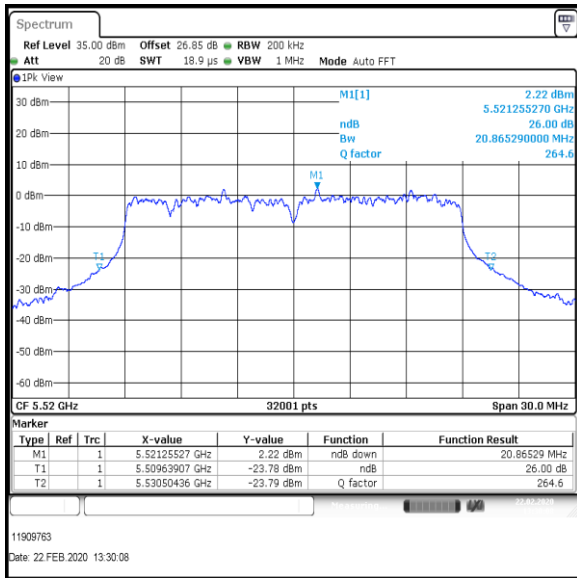

Bottom+1 Channel

Middle Channel

Top Channel

Result: Pass

Transmitter 26 dB Emission Bandwidth (continued)

Results: 802.11ac / HT20 / MCS7 / MIMO / Port 1+2+3 / Port 3 / PWL 17 / 8 dBi Antenna

Channel	Frequency (MHz)	26dB Emission Bandwidth (MHz)
Bottom+1	5520	20.865
Middle	5580	21.249
Top	5700	20.952