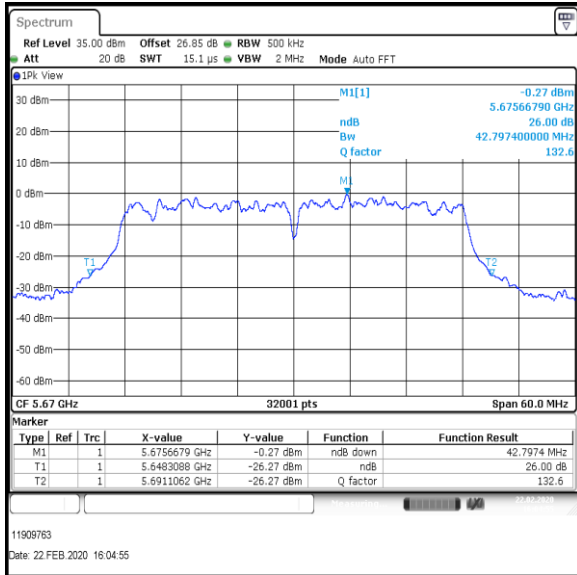

Bottom Channel

Middle Channel

Top Channel

Result: Pass

Transmitter 26 dB Emission Bandwidth (continued)

Results: 802.11ac / HT40 / MCS5 / MIMO / Port 1+2+3 / Port 1 / PWL 14 / 8 dBi Antenna

Channel	Frequency (MHz)	26dB Emission Bandwidth (MHz)
Bottom	5510	42.266
Middle	5590	41.543
Top	5670	43.084

Bottom Channel

Middle Channel

Top Channel

Result: Pass

Transmitter 26 dB Emission Bandwidth (continued)

Results: 802.11ac / HT40 / MCS5 / MIMO / Port 1+2+3 / Port 2 / PWL 14 / 8 dBi Antenna

Channel	Frequency (MHz)	26dB Emission Bandwidth (MHz)
Bottom	5510	42.902
Middle	5590	42.752
Top	5670	42.797

Bottom Channel

Middle Channel

Top Channel

Result: Pass

Transmitter 26 dB Emission Bandwidth (continued)

Results: 802.11ac / HT40 / MCS5 / MIMO / Port 1+2+3 / Port 3 / PWL 14 / 8 dBi Antenna

Channel	Frequency (MHz)	26dB Emission Bandwidth (MHz)
Bottom	5510	41.773
Middle	5590	41.648
Top	5670	43.209

Bottom Channel

Middle Channel

Top Channel

Result: Pass

Transmitter 26 dB Emission Bandwidth (continued)

Results: 802.11ac / HT80 / MCS1 / MIMO / Port 1+2+3 / Port 1 / PWL 14 / 8 dBi Antenna

Channel	Frequency (MHz)	26dB Emission Bandwidth (MHz)
Bottom	5530	86.071
Top	5610	86.854