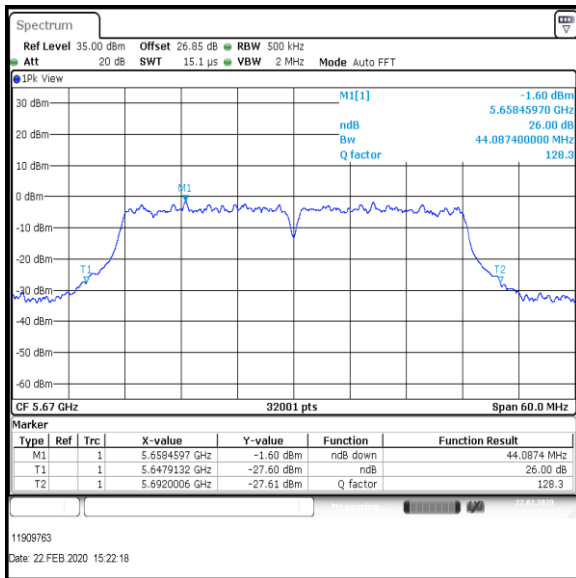

Bottom Channel

Middle Channel

Top Channel

Result: Pass

Transmitter 26 dB Emission Bandwidth (continued)

Results: 802.11n / HT40 / MCS3 / MIMO / Port 1+2+3 / Port 3 / PWL 14 / 8 dBi Antenna

Channel	Frequency (MHz)	26dB Emission Bandwidth (MHz)
Bottom	5510	44.207
Middle	5590	43.539
Top	5670	44.087

Bottom Channel

Middle Channel

Top Channel

Result: Pass

Transmitter 26 dB Emission Bandwidth (continued)

Results: 802.11n / HT40 / MCS5 / MIMO / Port 1+2+3 / Port 1 / PWL 14 / 8 dBi Antenna

Channel	Frequency (MHz)	26dB Emission Bandwidth (MHz)
Bottom	5510	43.425
Middle	5590	43.168
Top	5670	43.433