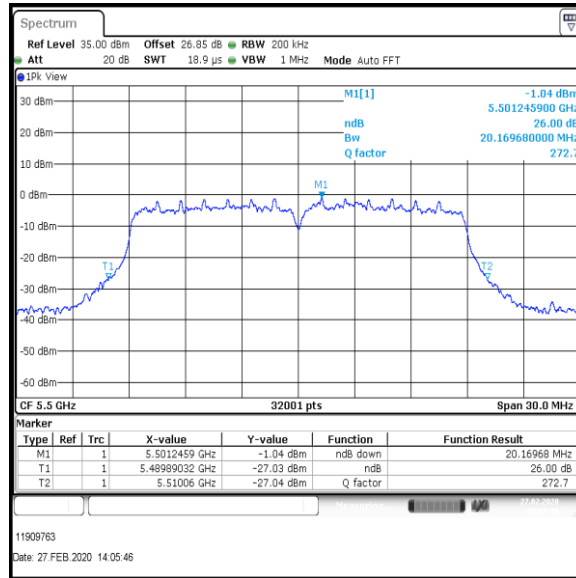

Transmitter 26 dB Emission Bandwidth (continued)

Results: 802.11n / HT20 / MCS1 / MIMO / Port 1+2+3+4 / Port 2 / PWL 15 / 8 dBi Antenna

Channel	Frequency (MHz)	26dB Emission Bandwidth (MHz)
Bottom	5500	20.170

Bottom Channel

Result: **Pass**