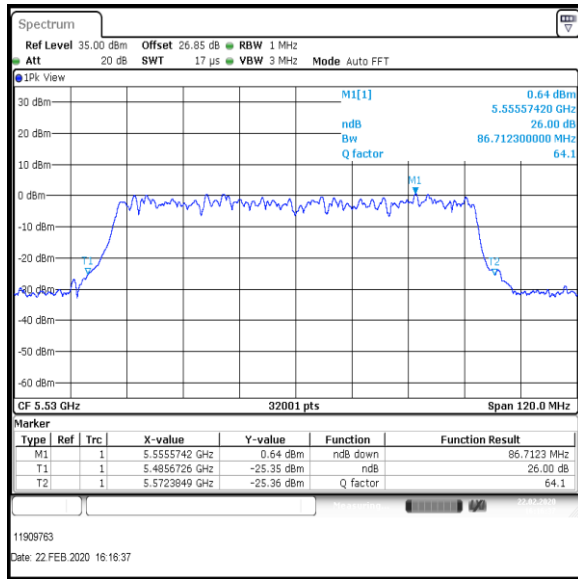

Bottom Channel

Top Channel

Result: **Pass**

Transmitter 26 dB Emission Bandwidth (continued)

Results: 802.11ac / HT80 / MCS2 / MIMO / Port 1+2+3 / Port 1 / PWL 14 / 8 dBi Antenna

Channel	Frequency (MHz)	26dB Emission Bandwidth (MHz)
Bottom	5530	86.326
Top	5610	85.763

Bottom Channel

Top Channel

Result: **Pass**

Transmitter 26 dB Emission Bandwidth (continued)

Results: 802.11ac / HT80 / MCS2 / MIMO / Port 1+2+3 / Port 2 / PWL 14 / 8 dBi Antenna

Channel	Frequency (MHz)	26dB Emission Bandwidth (MHz)
Bottom	5530	86.712
Top	5610	88.726

Bottom Channel

Top Channel

Result: Pass

Transmitter 26 dB Emission Bandwidth (continued)

Results: 802.11ac / HT80 / MCS2 / MIMO / Port 1+2+3 / Port 3 / PWL 14 / 8 dBi Antenna

Channel	Frequency (MHz)	26dB Emission Bandwidth (MHz)
Bottom	5530	83.266
Top	5610	83.866