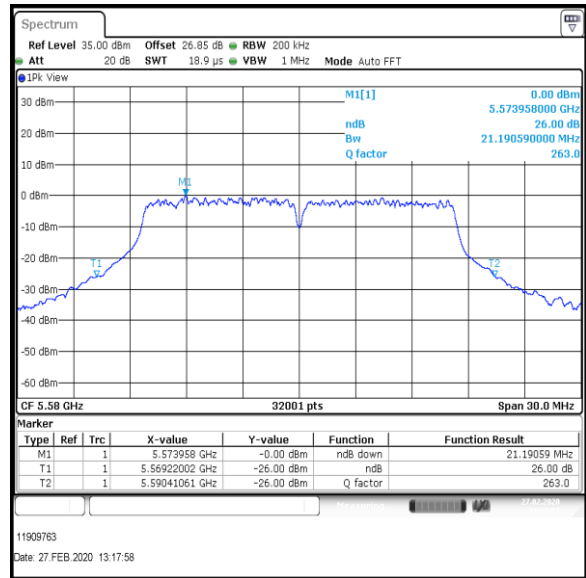

Bottom Channel

Result: Pass

Transmitter 26 dB Emission Bandwidth (continued)

Results: 802.11a / 20 MHz / 54Mbit / MIMO / Port 1+2+3+4 / Port 4 / PWL 15 / 8 dBi Antenna

Channel	Frequency (MHz)	26dB Emission Bandwidth (MHz)
Bottom	5500	20.902

Bottom Channel

Result: Pass

Transmitter 26 dB Emission Bandwidth (continued)

Results: 802.11a / 20 MHz / 54Mbit / MIMO / Port 1+2+3+4 / Port 1 / PWL 16 / 8 dBi Antenna

Channel	Frequency (MHz)	26dB Emission Bandwidth (MHz)
Bottom+1	5520	21.615
Middle	5580	21.191
Top	5700	20.699

Bottom+1 Channel

Middle Channel

Top Channel

Result: Pass

Transmitter 26 dB Emission Bandwidth (continued)

Results: 802.11a / 20 MHz / 54Mbit / MIMO / Port 1+2+3+4 / Port 2 / PWL 16 / 8 dBi Antenna

Channel	Frequency (MHz)	26dB Emission Bandwidth (MHz)
Bottom+1	5520	20.767
Middle	5580	21.165
Top	5700	20.791