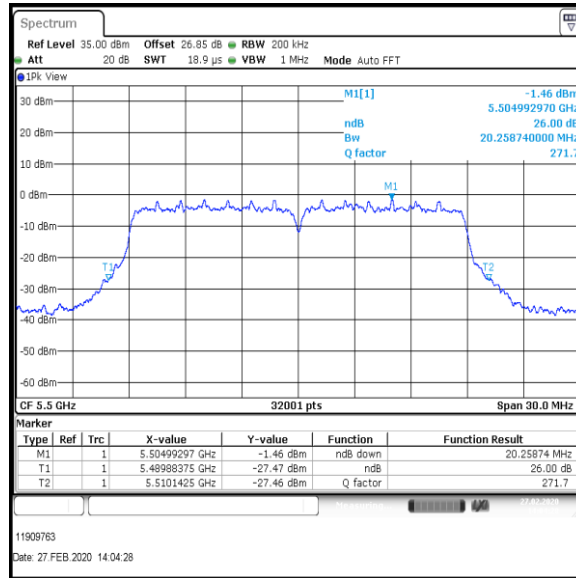

Bottom+1 Channel

Middle Channel

Top Channel

Result: Pass

Transmitter 26 dB Emission Bandwidth (continued)

Results: 802.11a / 20 MHz / 54Mbit / MIMO / Port 1+2+3+4 / Port 4 / PWL 16 / 8 dBi Antenna

Channel	Frequency (MHz)	26dB Emission Bandwidth (MHz)
Bottom+1	5520	20.630
Middle	5580	20.686
Top	5700	20.916

Bottom+1 Channel

Middle Channel

Top Channel

Result: Pass

Transmitter 26 dB Emission Bandwidth (continued)

Results: 802.11n / HT20 / MCS1 / MIMO / Port 1+2+3+4 / Port 1 / PWL 15 / 8 dBi Antenna

Channel	Frequency (MHz)	26dB Emission Bandwidth (MHz)
Bottom	5500	20.259