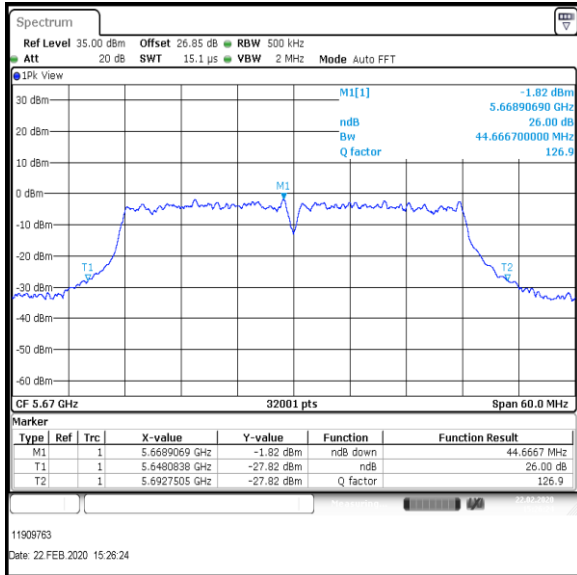

Bottom Channel

Middle Channel

Top Channel

Result: Pass

Transmitter 26 dB Emission Bandwidth (continued)

Results: 802.11n / HT40 / MCS5 / MIMO / Port 1+2+3 / Port 3 / PWL 14 / 8 dBi Antenna

Channel	Frequency (MHz)	26dB Emission Bandwidth (MHz)
Bottom	5510	42.504
Middle	5590	43.845
Top	5670	44.666

Bottom Channel

Middle Channel

Top Channel

Result: Pass

Transmitter 26 dB Emission Bandwidth (continued)

Results: 802.11ac / HT40 / MCS3 / MIMO / Port 1+2+3 / Port 1 / PWL 14 / 8 dBi Antenna

Channel	Frequency (MHz)	26dB Emission Bandwidth (MHz)
Bottom	5510	42.244
Middle	5590	43.097
Top	5670	42.144