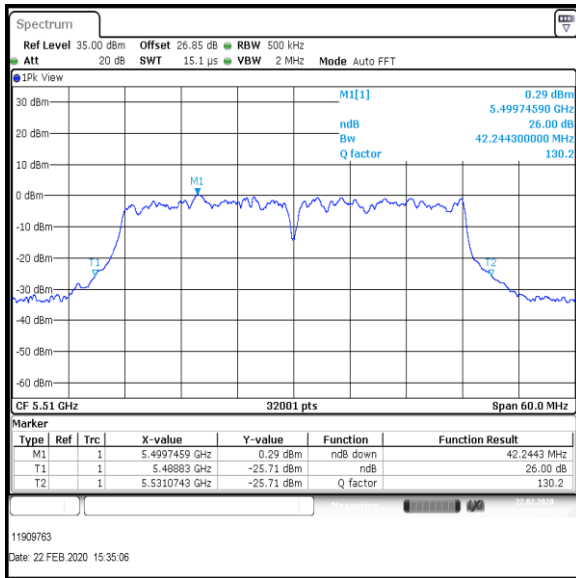

Bottom Channel

Middle Channel

Top Channel

Result: Pass

Transmitter 26 dB Emission Bandwidth (continued)

Results: 802.11ac / HT40 / MCS3 / MIMO / Port 1+2+3 / Port 1 / PWL 14 / 8 dBi Antenna

Channel	Frequency (MHz)	26dB Emission Bandwidth (MHz)
Bottom	5510	42.244
Middle	5590	43.097
Top	5670	42.144

Bottom Channel

Middle Channel

Top Channel

Result: Pass

Transmitter 26 dB Emission Bandwidth (continued)

Results: 802.11ac / HT40 / MCS3 / MIMO / Port 1+2+3 / Port 2 / PWL 14 / 8 dBi Antenna

Channel	Frequency (MHz)	26dB Emission Bandwidth (MHz)
Bottom	5510	42.913
Middle	5590	41.374
Top	5670	43.213