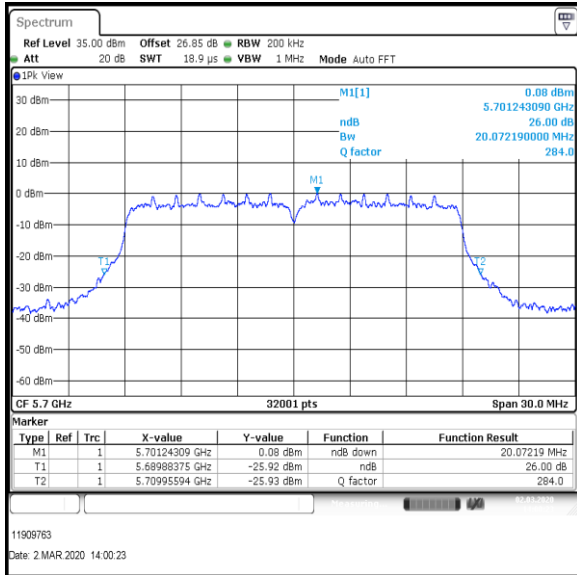

Top Channel

Result: Pass