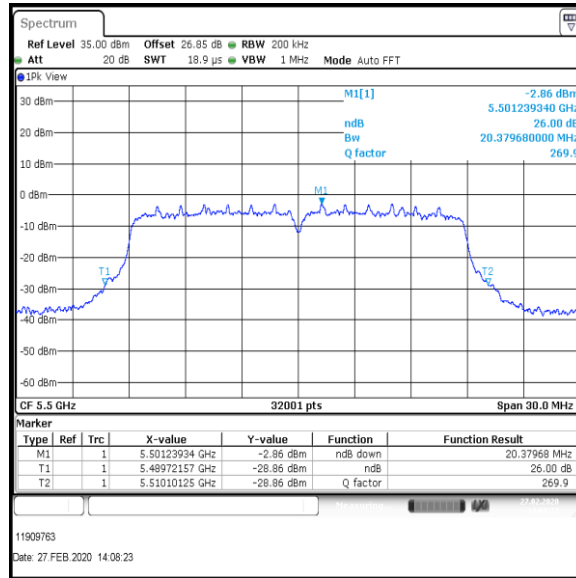

Transmitter 26 dB Emission Bandwidth (continued)

Results: 802.11n / HT20 / MCS1 / MIMO / Port 1+2+3+4 / Port 4 / PWL 15 / 8 dBi Antenna

Channel	Frequency (MHz)	26dB Emission Bandwidth (MHz)
Bottom	5500	20.380

Bottom Channel

Result: **Pass**