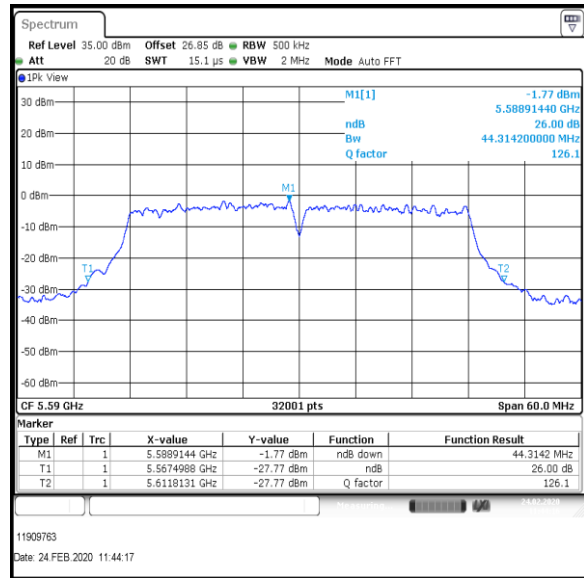

Bottom Channel

Middle Channel

Top Channel

Result: Pass

Transmitter 26 dB Emission Bandwidth (continued)

Results: 802.11n / HT40 / MCS5 / MIMO / Port 1+2+3 / Port 2 / PWL 14 / 8 dBi Antenna

Channel	Frequency (MHz)	26dB Emission Bandwidth (MHz)
Bottom	5510	43.071
Middle	5590	44.314
Top	5670	43.748

Bottom Channel

Middle Channel

Top Channel

Result: Pass

Transmitter 26 dB Emission Bandwidth (continued)

Results: 802.11n / HT40 / MCS5 / MIMO / Port 1+2+3 / Port 3 / PWL 14 / 8 dBi Antenna

Channel	Frequency (MHz)	26dB Emission Bandwidth (MHz)
Bottom	5510	42.504
Middle	5590	43.845
Top	5670	44.666