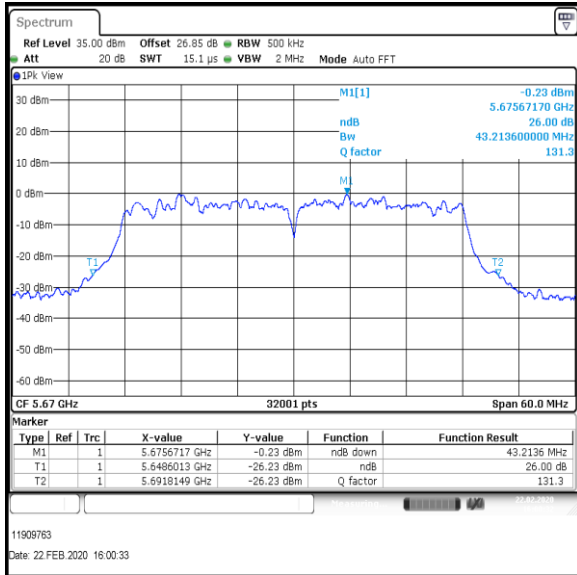

Bottom Channel

Middle Channel

Top Channel

Result: Pass

Transmitter 26 dB Emission Bandwidth (continued)

Results: 802.11ac / HT40 / MCS3 / MIMO / Port 1+2+3 / Port 1 / PWL 14 / 8 dBi Antenna

Channel	Frequency (MHz)	26dB Emission Bandwidth (MHz)
Bottom	5510	42.244
Middle	5590	43.097
Top	5670	42.144

Bottom Channel

Middle Channel

Top Channel

Result: Pass

Transmitter 26 dB Emission Bandwidth (continued)

Results: 802.11ac / HT40 / MCS3 / MIMO / Port 1+2+3 / Port 2 / PWL 14 / 8 dBi Antenna

Channel	Frequency (MHz)	26dB Emission Bandwidth (MHz)
Bottom	5510	42.913
Middle	5590	41.374
Top	5670	43.213

Bottom Channel

Middle Channel

Top Channel

Result: Pass

Transmitter 26 dB Emission Bandwidth (continued)

Results: 802.11ac / HT40 / MCS3 / MIMO / Port 1+2+3 / Port 3 / PWL 14 / 8 dBi Antenna

Channel	Frequency (MHz)	26dB Emission Bandwidth (MHz)
Bottom	5510	42.814
Middle	5590	42.293
Top	5670	41.976