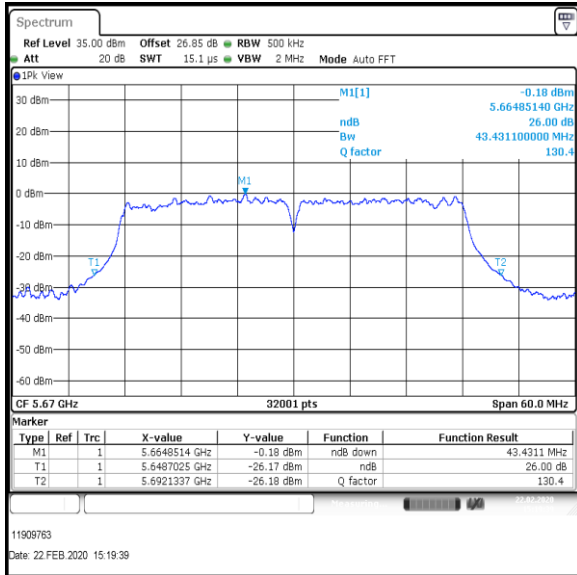

Bottom+1 Channel

Middle Channel

Top Channel

Result: Pass

Transmitter 26 dB Emission Bandwidth (continued)

Results: 802.11ac / HT20 / MCS7 / MIMO / Port 1+2+3 / Port 3 / PWL 17 / 8 dBi Antenna

Channel	Frequency (MHz)	26dB Emission Bandwidth (MHz)
Bottom+1	5520	20.865
Middle	5580	21.249
Top	5700	20.952

Bottom+1 Channel

Middle Channel

Top Channel

Result: Pass

Transmitter 26 dB Emission Bandwidth (continued)

Results: 802.11n / HT40 / MCS3 / MIMO / Port 1+2+3 / Port 1 / PWL 14 / 8 dBi Antenna

Channel	Frequency (MHz)	26dB Emission Bandwidth (MHz)
Bottom	5510	43.791
Middle	5590	43.024
Top	5670	43.431

Bottom Channel

Middle Channel

Top Channel

Result: Pass

Transmitter 26 dB Emission Bandwidth (continued)

Results: 802.11n / HT40 / MCS3 / MIMO / Port 1+2+3 / Port 2 / PWL 14 / 8 dBi Antenna

Channel	Frequency (MHz)	26dB Emission Bandwidth (MHz)
Bottom	5510	43.781
Middle	5590	43.703
Top	5670	39.571