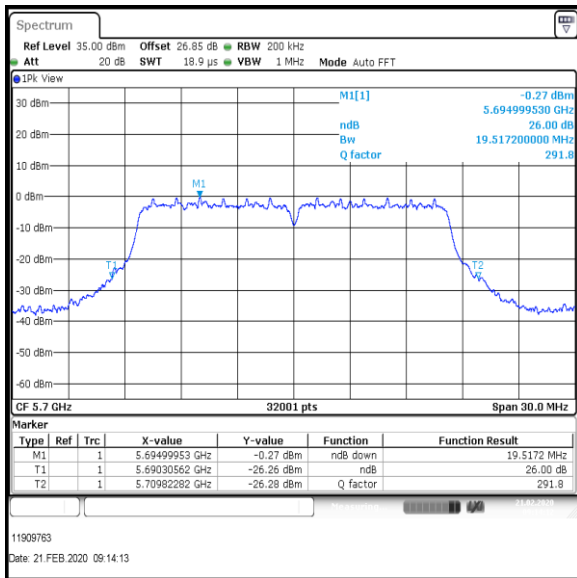

Bottom Channel

Result: **Pass**

Transmitter 26 dB Emission Bandwidth (continued)

Results: 802.11a / 20 MHz / 12Mbit / MIMO / Port 1+2+3+4 / Port 1 / PWL 16 / 8 dBi Antenna

Channel	Frequency (MHz)	26dB Emission Bandwidth (MHz)
Bottom+1	5520	19.321
Middle	5580	19.370
Top	5700	19.517

Bottom+1 Channel

Middle Channel

Top Channel

Result: Pass

Transmitter 26 dB Emission Bandwidth (continued)

Results: 802.11a / 20 MHz / 12Mbit / MIMO / Port 1+2+3+4 / Port 2 / PWL 16 / 8 dBi Antenna

Channel	Frequency (MHz)	26dB Emission Bandwidth (MHz)
Bottom+1	5520	19.117
Middle	5580	19.080
Top	5700	19.131