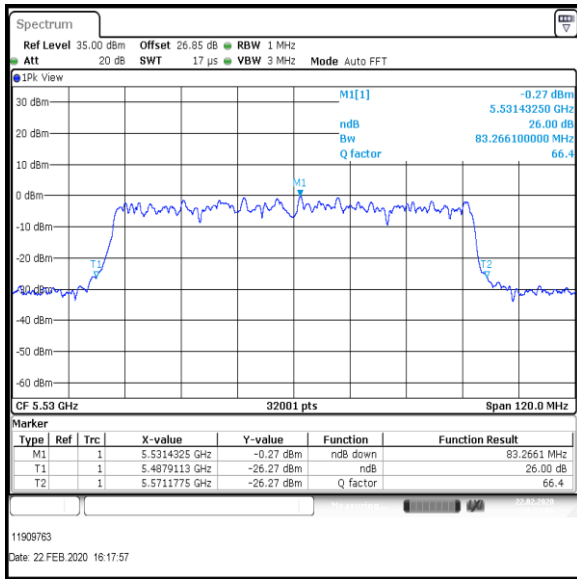

Bottom Channel

Top Channel

Result: **Pass**

Transmitter 26 dB Emission Bandwidth (continued)

Results: 802.11ac / HT80 / MCS2 / MIMO / Port 1+2+3 / Port 2 / PWL 14 / 8 dBi Antenna

Channel	Frequency (MHz)	26dB Emission Bandwidth (MHz)
Bottom	5530	86.712
Top	5610	88.726

Bottom Channel

Top Channel

Result: Pass

Transmitter 26 dB Emission Bandwidth (continued)

Results: 802.11ac / HT80 / MCS2 / MIMO / Port 1+2+3 / Port 3 / PWL 14 / 8 dBi Antenna

Channel	Frequency (MHz)	26dB Emission Bandwidth (MHz)
Bottom	5530	83.266
Top	5610	83.866

Bottom Channel

Top Channel

Result: **Pass**

Transmitter 26 dB Emission Bandwidth (continued)

Results: 802.11a / 20 MHz / 12Mbit / MIMO / Port 1+2+3+4 / Port 1 / PWL 15 / 8 dBi Antenna

Channel	Frequency (MHz)	26dB Emission Bandwidth (MHz)
Bottom	5500	19.584