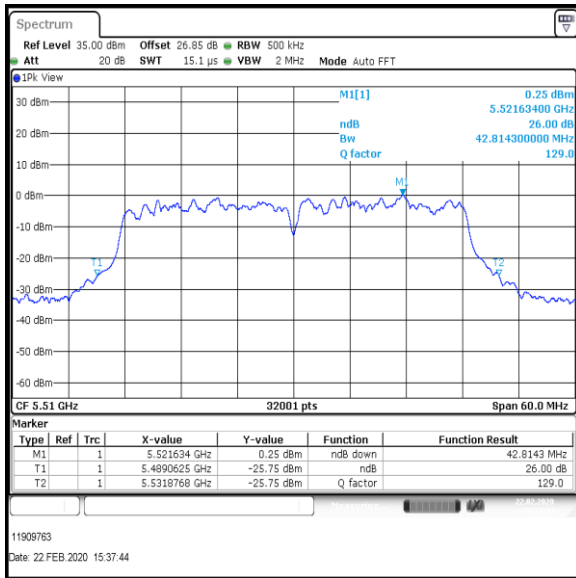

Bottom Channel

Middle Channel

Top Channel

Result: Pass

Transmitter 26 dB Emission Bandwidth (continued)

Results: 802.11ac / HT40 / MCS3 / MIMO / Port 1+2+3 / Port 2 / PWL 14 / 8 dBi Antenna

Channel	Frequency (MHz)	26dB Emission Bandwidth (MHz)
Bottom	5510	42.913
Middle	5590	41.374
Top	5670	43.213

Bottom Channel

Middle Channel

Top Channel

Result: Pass

Transmitter 26 dB Emission Bandwidth (continued)

Results: 802.11ac / HT40 / MCS3 / MIMO / Port 1+2+3 / Port 3 / PWL 14 / 8 dBi Antenna

Channel	Frequency (MHz)	26dB Emission Bandwidth (MHz)
Bottom	5510	42.814
Middle	5590	42.293
Top	5670	41.976

Bottom Channel

Middle Channel

Top Channel

Result: Pass

Transmitter 26 dB Emission Bandwidth (continued)

Results: 802.11ac / HT40 / MCS5 / MIMO / Port 1+2+3 / Port 1 / PWL 14 / 8 dBi Antenna

Channel	Frequency (MHz)	26dB Emission Bandwidth (MHz)
Bottom	5510	42.266
Middle	5590	41.543
Top	5670	43.084