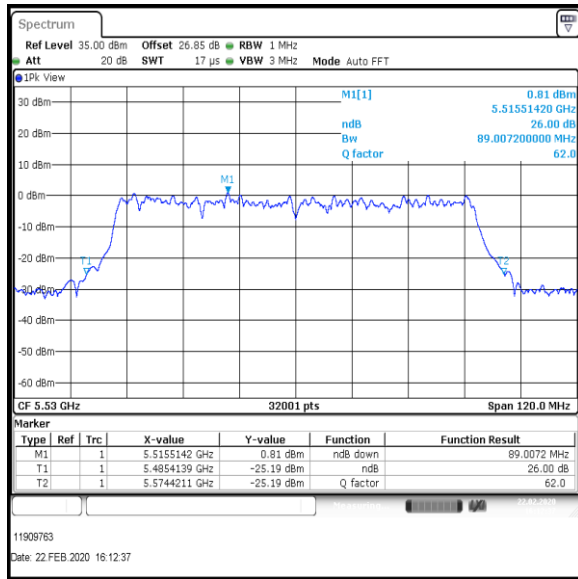

Bottom Channel

Middle Channel

Top Channel

Result: Pass

Transmitter 26 dB Emission Bandwidth (continued)

Results: 802.11ac / HT80 / MCS1 / MIMO / Port 1+2+3 / Port 1 / PWL 14 / 8 dBi Antenna

Channel	Frequency (MHz)	26dB Emission Bandwidth (MHz)
Bottom	5530	86.071
Top	5610	86.854

Bottom Channel

Top Channel

Result: **Pass**

Transmitter 26 dB Emission Bandwidth (continued)

Results: 802.11ac / HT80 / MCS1 / MIMO / Port 1+2+3 / Port 2 / PWL 14 / 8 dBi Antenna

Channel	Frequency (MHz)	26dB Emission Bandwidth (MHz)
Bottom	5530	89.007
Top	5610	87.027

Bottom Channel

Top Channel

Result: **Pass**

Transmitter 26 dB Emission Bandwidth (continued)

Results: 802.11ac / HT80 / MCS1 / MIMO / Port 1+2+3 / Port 3 / PWL 14 / 8 dBi Antenna

Channel	Frequency (MHz)	26dB Emission Bandwidth (MHz)
Bottom	5530	81.736
Top	5610	85.613