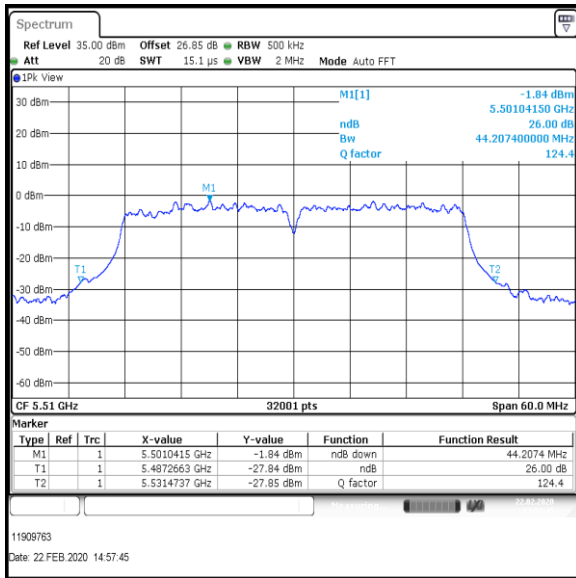

Bottom Channel

Middle Channel

Top Channel

Result: Pass

Transmitter 26 dB Emission Bandwidth (continued)

Results: 802.11n / HT40 / MCS3 / MIMO / Port 1+2+3 / Port 3 / PWL 14 / 8 dBi Antenna

Channel	Frequency (MHz)	26dB Emission Bandwidth (MHz)
Bottom	5510	44.207
Middle	5590	43.539
Top	5670	44.087

Bottom Channel

Middle Channel

Top Channel

Result: Pass

Transmitter 26 dB Emission Bandwidth (continued)

Results: 802.11n / HT40 / MCS5 / MIMO / Port 1+2+3 / Port 1 / PWL 14 / 8 dBi Antenna

Channel	Frequency (MHz)	26dB Emission Bandwidth (MHz)
Bottom	5510	43.425
Middle	5590	43.168
Top	5670	43.433