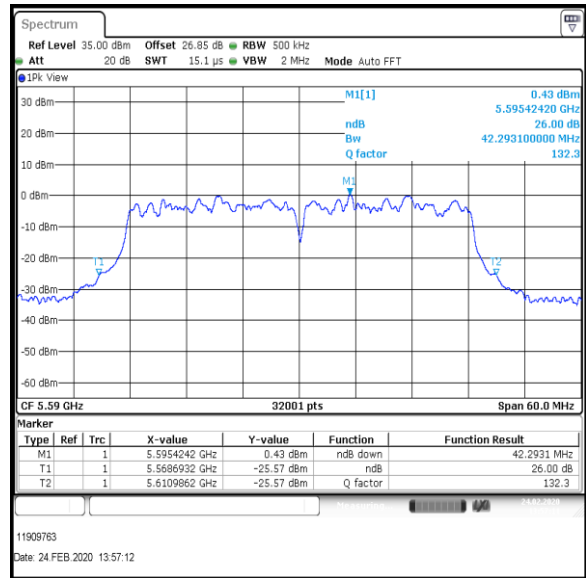

Bottom Channel

Middle Channel

Top Channel

Result: Pass

Transmitter 26 dB Emission Bandwidth (continued)

Results: 802.11ac / HT40 / MCS3 / MIMO / Port 1+2+3 / Port 3 / PWL 14 / 8 dBi Antenna

Channel	Frequency (MHz)	26dB Emission Bandwidth (MHz)
Bottom	5510	42.814
Middle	5590	42.293
Top	5670	41.976

Bottom Channel

Middle Channel

Top Channel

Result: Pass

Transmitter 26 dB Emission Bandwidth (continued)

Results: 802.11ac / HT40 / MCS5 / MIMO / Port 1+2+3 / Port 1 / PWL 14 / 8 dBi Antenna

Channel	Frequency (MHz)	26dB Emission Bandwidth (MHz)
Bottom	5510	42.266
Middle	5590	41.543
Top	5670	43.084