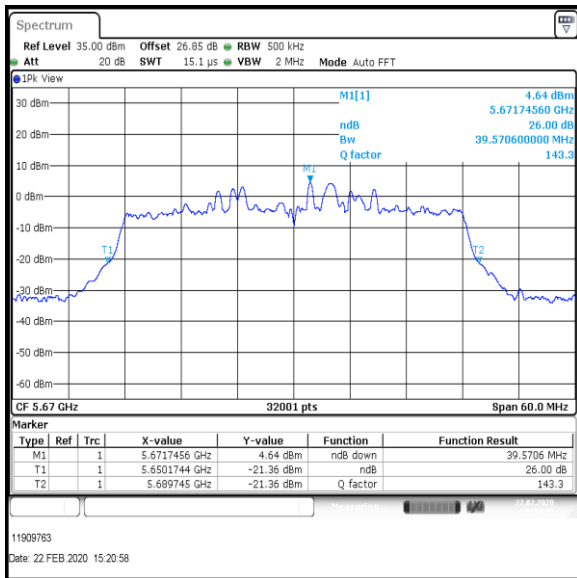

Bottom Channel

Middle Channel

Top Channel

Result: Pass

Transmitter 26 dB Emission Bandwidth (continued)

Results: 802.11n / HT40 / MCS3 / MIMO / Port 1+2+3 / Port 2 / PWL 14 / 8 dBi Antenna

Channel	Frequency (MHz)	26dB Emission Bandwidth (MHz)
Bottom	5510	43.781
Middle	5590	43.703
Top	5670	39.571

Bottom Channel

Middle Channel

Top Channel

Result: Pass

Transmitter 26 dB Emission Bandwidth (continued)

Results: 802.11n / HT40 / MCS3 / MIMO / Port 1+2+3 / Port 3 / PWL 14 / 8 dBi Antenna

Channel	Frequency (MHz)	26dB Emission Bandwidth (MHz)
Bottom	5510	44.207
Middle	5590	43.539
Top	5670	44.087