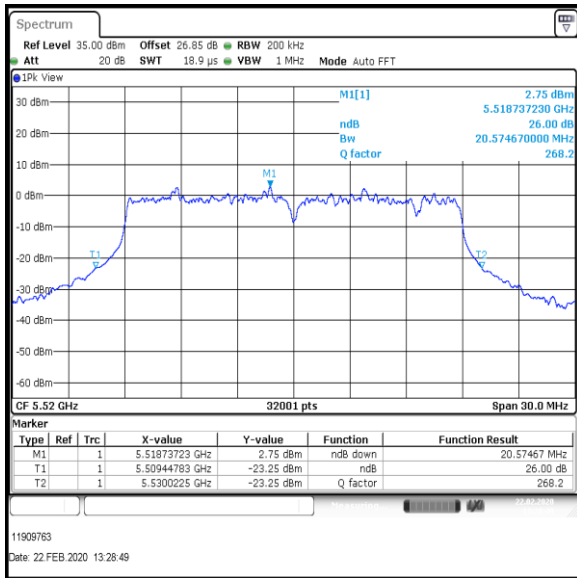

Transmitter 26 dB Emission Bandwidth (continued)

Results: 802.11ac / HT20 / MCS7 / MIMO / Port 1+2+3 / Port 2 / PWL 17 / 8 dBi Antenna

Channel	Frequency (MHz)	26dB Emission Bandwidth (MHz)
Bottom+1	5520	20.574
Middle	5580	20.296
Top	5700	20.336

Bottom+1 Channel

Middle Channel

Top Channel

Result: Pass

Transmitter 26 dB Emission Bandwidth (continued)

Results: 802.11ac / HT20 / MCS7 / MIMO / Port 1+2+3 / Port 3 / PWL 17 / 8 dBi Antenna

Channel	Frequency (MHz)	26dB Emission Bandwidth (MHz)
Bottom+1	5520	20.865
Middle	5580	21.249
Top	5700	20.952