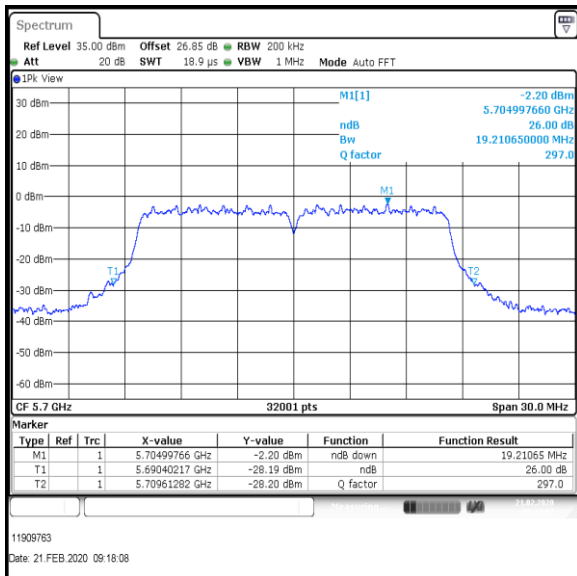

Bottom+1 Channel

Middle Channel

Top Channel

Result: Pass

Transmitter 26 dB Emission Bandwidth (continued)

Results: 802.11a / 20 MHz / 12Mbit / MIMO / Port 1+2+3+4 / Port 4 / PWL 16 / 8 dBi Antenna

Channel	Frequency (MHz)	26dB Emission Bandwidth (MHz)
Bottom+1	5520	19.071
Middle	5580	19.263
Top	5700	19.211

Bottom+1 Channel

Middle Channel

Top Channel

Result: Pass

Transmitter 26 dB Emission Bandwidth (continued)

Results: 802.11a / 20 MHz / 54Mbit / MIMO / Port 1+2+3+4 / Port 1 / PWL 15 / 8 dBi Antenna

Channel	Frequency (MHz)	26dB Emission Bandwidth (MHz)
Bottom	5500	20.551