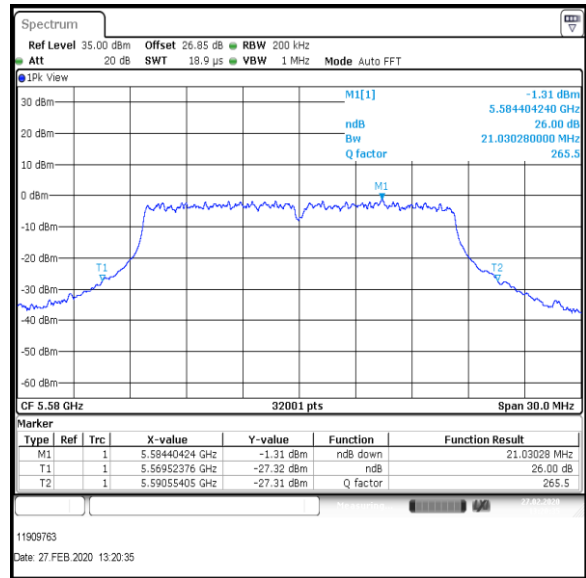

Bottom+1 Channel

Middle Channel

Top Channel

Result: Pass

Transmitter 26 dB Emission Bandwidth (continued)

Results: 802.11a / 20 MHz / 54Mbit / MIMO / Port 1+2+3+4 / Port 2 / PWL 16 / 8 dBi Antenna

Channel	Frequency (MHz)	26dB Emission Bandwidth (MHz)
Bottom+1	5520	20.767
Middle	5580	21.165
Top	5700	20.791

Bottom+1 Channel

Middle Channel

Top Channel

Result: Pass

Transmitter 26 dB Emission Bandwidth (continued)

Results: 802.11a / 20 MHz / 54Mbit / MIMO / Port 1+2+3+4 / Port 3 / PWL 16 / 8 dBi Antenna

Channel	Frequency (MHz)	26dB Emission Bandwidth (MHz)
Bottom+1	5520	21.025
Middle	5580	21.030
Top	5700	20.637

Bottom+1 Channel

Middle Channel

Top Channel

Result: Pass

Transmitter 26 dB Emission Bandwidth (continued)

Results: 802.11a / 20 MHz / 54Mbit / MIMO / Port 1+2+3+4 / Port 4 / PWL 16 / 8 dBi Antenna

Channel	Frequency (MHz)	26dB Emission Bandwidth (MHz)
Bottom+1	5520	20.630
Middle	5580	20.686
Top	5700	20.916