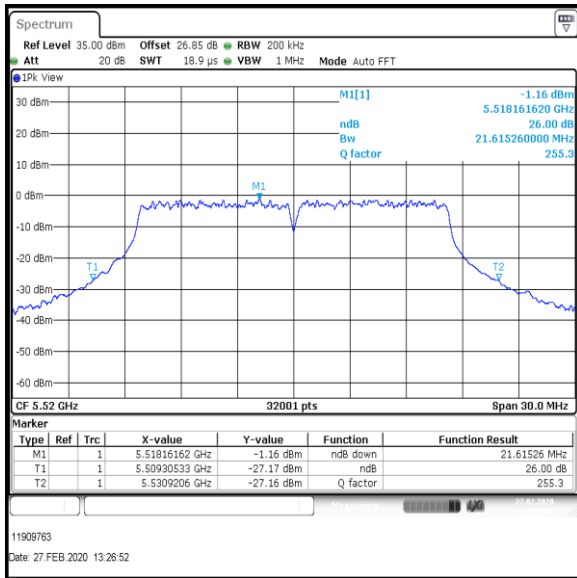

Bottom Channel

Result: Pass

Transmitter 26 dB Emission Bandwidth (continued)

Results: 802.11a / 20 MHz / 54Mbit / MIMO / Port 1+2+3+4 / Port 4 / PWL 15 / 8 dBi Antenna

Channel	Frequency (MHz)	26dB Emission Bandwidth (MHz)
Bottom	5500	20.902

Bottom Channel

Result: Pass

Transmitter 26 dB Emission Bandwidth (continued)

Results: 802.11a / 20 MHz / 54Mbit / MIMO / Port 1+2+3+4 / Port 1 / PWL 16 / 8 dBi Antenna

Channel	Frequency (MHz)	26dB Emission Bandwidth (MHz)
Bottom+1	5520	21.615
Middle	5580	21.191
Top	5700	20.699