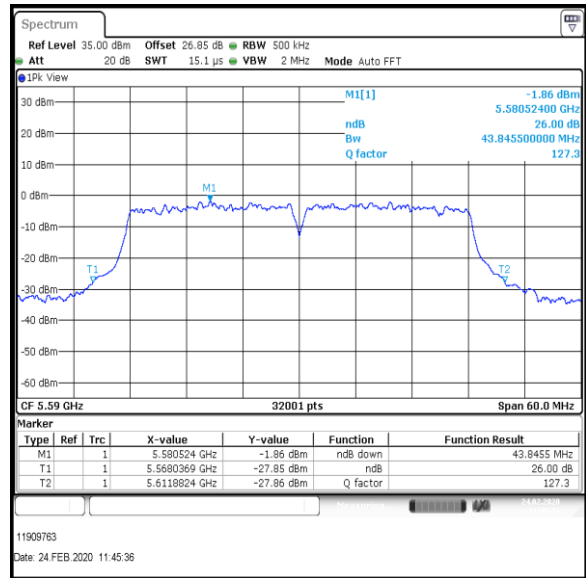

Bottom Channel

Middle Channel

Top Channel

Result: Pass

Transmitter 26 dB Emission Bandwidth (continued)

Results: 802.11n / HT40 / MCS5 / MIMO / Port 1+2+3 / Port 2 / PWL 14 / 8 dBi Antenna

Channel	Frequency (MHz)	26dB Emission Bandwidth (MHz)
Bottom	5510	43.071
Middle	5590	44.314
Top	5670	43.748

Bottom Channel

Middle Channel

Top Channel

Result: Pass

Transmitter 26 dB Emission Bandwidth (continued)

Results: 802.11n / HT40 / MCS5 / MIMO / Port 1+2+3 / Port 3 / PWL 14 / 8 dBi Antenna

Channel	Frequency (MHz)	26dB Emission Bandwidth (MHz)
Bottom	5510	42.504
Middle	5590	43.845
Top	5670	44.666

Bottom Channel

Middle Channel

Top Channel

Result: Pass

Transmitter 26 dB Emission Bandwidth (continued)

Results: 802.11ac / HT40 / MCS3 / MIMO / Port 1+2+3 / Port 1 / PWL 14 / 8 dBi Antenna

Channel	Frequency (MHz)	26dB Emission Bandwidth (MHz)
Bottom	5510	42.244
Middle	5590	43.097
Top	5670	42.144