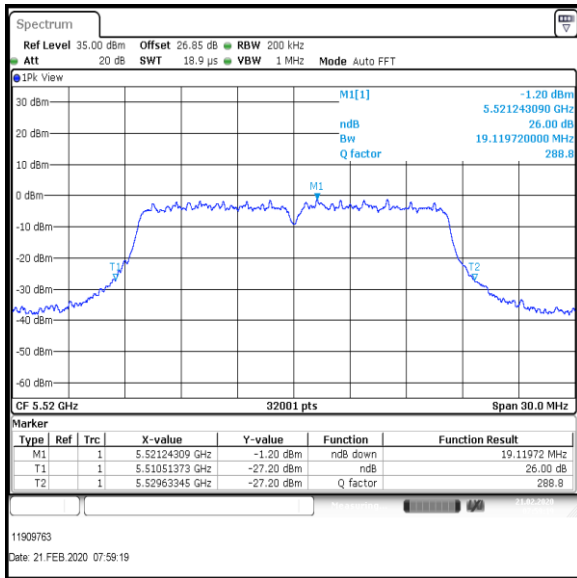

Bottom+1 Channel

Middle Channel

Top Channel

Result: Pass

Transmitter 26 dB Emission Bandwidth (continued)

Results: 802.11a / 20 MHz / 12Mbit / MIMO / Port 1+2+3+4 / Port 3 / PWL 16 / 8 dBi Antenna

Channel	Frequency (MHz)	26dB Emission Bandwidth (MHz)
Bottom+1	5520	19.119
Middle	5580	19.164
Top	5700	19.261

Bottom+1 Channel

Middle Channel

Top Channel

Result: Pass

Transmitter 26 dB Emission Bandwidth (continued)

Results: 802.11a / 20 MHz / 12Mbit / MIMO / Port 1+2+3+4 / Port 4 / PWL 16 / 8 dBi Antenna

Channel	Frequency (MHz)	26dB Emission Bandwidth (MHz)
Bottom+1	5520	19.071
Middle	5580	19.263
Top	5700	19.211