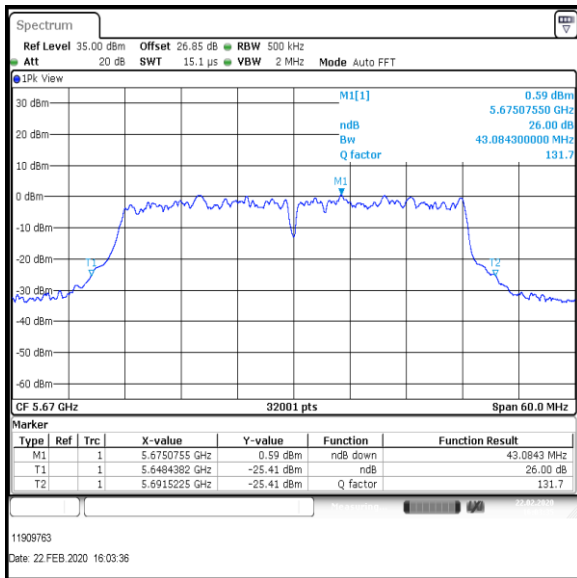

Bottom Channel

Middle Channel

Top Channel

Result: Pass

Transmitter 26 dB Emission Bandwidth (continued)

Results: 802.11ac / HT40 / MCS5 / MIMO / Port 1+2+3 / Port 1 / PWL 14 / 8 dBi Antenna

Channel	Frequency (MHz)	26dB Emission Bandwidth (MHz)
Bottom	5510	42.266
Middle	5590	41.543
Top	5670	43.084

Bottom Channel

Middle Channel

Top Channel

Result: Pass

Transmitter 26 dB Emission Bandwidth (continued)

Results: 802.11ac / HT40 / MCS5 / MIMO / Port 1+2+3 / Port 2 / PWL 14 / 8 dBi Antenna

Channel	Frequency (MHz)	26dB Emission Bandwidth (MHz)
Bottom	5510	42.902
Middle	5590	42.752
Top	5670	42.797