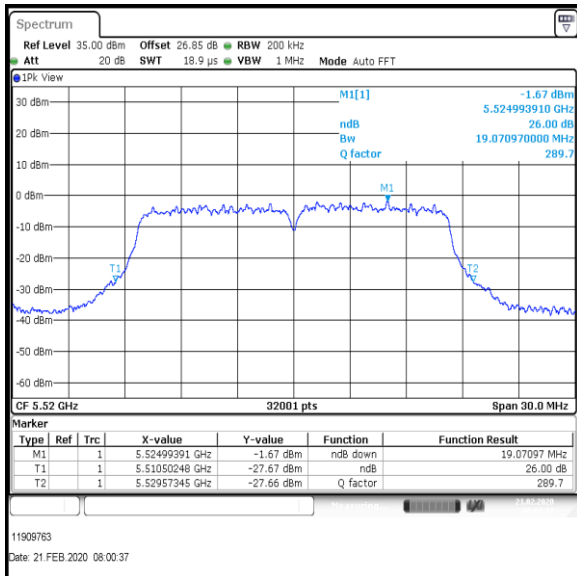

Bottom+1 Channel

Middle Channel

Top Channel

Result: Pass

Transmitter 26 dB Emission Bandwidth (continued)

Results: 802.11a / 20 MHz / 12Mbit / MIMO / Port 1+2+3+4 / Port 4 / PWL 16 / 8 dBi Antenna

Channel	Frequency (MHz)	26dB Emission Bandwidth (MHz)
Bottom+1	5520	19.071
Middle	5580	19.263
Top	5700	19.211

Bottom+1 Channel

Middle Channel

Top Channel

Result: Pass

Transmitter 26 dB Emission Bandwidth (continued)

Results: 802.11a / 20 MHz / 54Mbit / MIMO / Port 1+2+3+4 / Port 1 / PWL 15 / 8 dBi Antenna

Channel	Frequency (MHz)	26dB Emission Bandwidth (MHz)
Bottom	5500	20.551