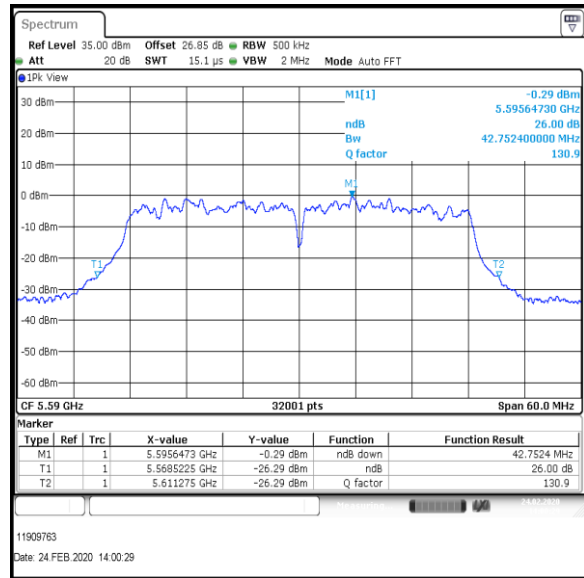

Bottom Channel

Middle Channel

Top Channel

Result: Pass

Transmitter 26 dB Emission Bandwidth (continued)

Results: 802.11ac / HT40 / MCS5 / MIMO / Port 1+2+3 / Port 1 / PWL 14 / 8 dBi Antenna

Channel	Frequency (MHz)	26dB Emission Bandwidth (MHz)
Bottom	5510	42.266
Middle	5590	41.543
Top	5670	43.084

Bottom Channel

Middle Channel

Top Channel

Result: Pass

Transmitter 26 dB Emission Bandwidth (continued)

Results: 802.11ac / HT40 / MCS5 / MIMO / Port 1+2+3 / Port 2 / PWL 14 / 8 dBi Antenna

Channel	Frequency (MHz)	26dB Emission Bandwidth (MHz)
Bottom	5510	42.902
Middle	5590	42.752
Top	5670	42.797

Bottom Channel

Middle Channel

Top Channel

Result: Pass

Transmitter 26 dB Emission Bandwidth (continued)

Results: 802.11ac / HT40 / MCS5 / MIMO / Port 1+2+3 / Port 3 / PWL 14 / 8 dBi Antenna

Channel	Frequency (MHz)	26dB Emission Bandwidth (MHz)
Bottom	5510	41.773
Middle	5590	41.648
Top	5670	43.209

Bottom Channel

Middle Channel

Top Channel

Result: Pass

Transmitter 26 dB Emission Bandwidth (continued)

Results: 802.11ac / HT80 / MCS1 / MIMO / Port 1+2+3 / Port 1 / PWL 14 / 8 dBi Antenna

Channel	Frequency (MHz)	26dB Emission Bandwidth (MHz)
Bottom	5530	86.071
Top	5610	86.854