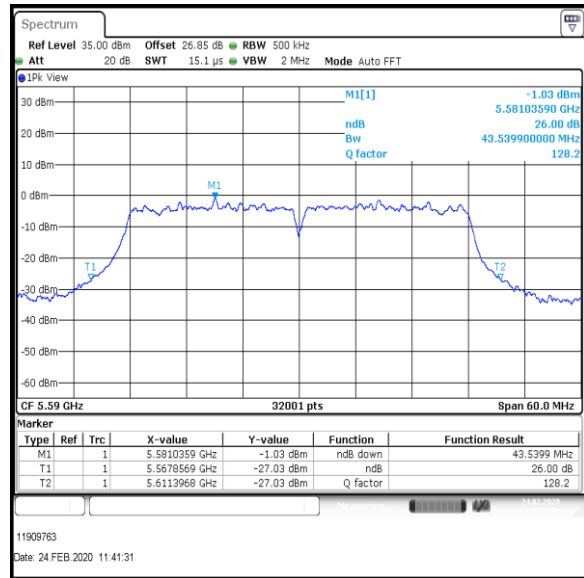

Bottom Channel

Middle Channel

Top Channel

Result: Pass

Transmitter 26 dB Emission Bandwidth (continued)

Results: 802.11n / HT40 / MCS3 / MIMO / Port 1+2+3 / Port 3 / PWL 14 / 8 dBi Antenna

Channel	Frequency (MHz)	26dB Emission Bandwidth (MHz)
Bottom	5510	44.207
Middle	5590	43.539
Top	5670	44.087

Bottom Channel

Middle Channel

Top Channel

Result: Pass

Transmitter 26 dB Emission Bandwidth (continued)

Results: 802.11n / HT40 / MCS5 / MIMO / Port 1+2+3 / Port 1 / PWL 14 / 8 dBi Antenna

Channel	Frequency (MHz)	26dB Emission Bandwidth (MHz)
Bottom	5510	43.425
Middle	5590	43.168
Top	5670	43.433