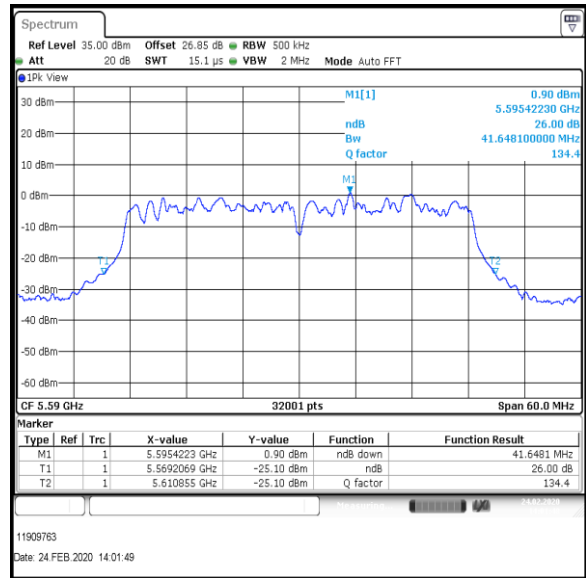

Bottom Channel

Middle Channel

Top Channel

Result: Pass

Transmitter 26 dB Emission Bandwidth (continued)

Results: 802.11ac / HT40 / MCS5 / MIMO / Port 1+2+3 / Port 3 / PWL 14 / 8 dBi Antenna

Channel	Frequency (MHz)	26dB Emission Bandwidth (MHz)
Bottom	5510	41.773
Middle	5590	41.648
Top	5670	43.209

Bottom Channel

Middle Channel

Top Channel

Result: Pass

Transmitter 26 dB Emission Bandwidth (continued)

Results: 802.11ac / HT80 / MCS1 / MIMO / Port 1+2+3 / Port 1 / PWL 14 / 8 dBi Antenna

Channel	Frequency (MHz)	26dB Emission Bandwidth (MHz)
Bottom	5530	86.071
Top	5610	86.854