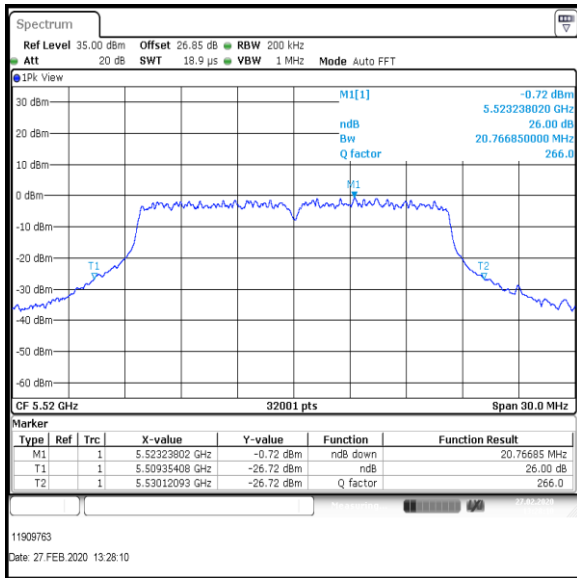

Bottom+1 Channel

Middle Channel

Top Channel

Result: Pass

Transmitter 26 dB Emission Bandwidth (continued)

Results: 802.11a / 20 MHz / 54Mbit / MIMO / Port 1+2+3+4 / Port 2 / PWL 16 / 8 dBi Antenna

Channel	Frequency (MHz)	26dB Emission Bandwidth (MHz)
Bottom+1	5520	20.767
Middle	5580	21.165
Top	5700	20.791

Bottom+1 Channel

Middle Channel

Top Channel

Result: Pass

Transmitter 26 dB Emission Bandwidth (continued)

Results: 802.11a / 20 MHz / 54Mbit / MIMO / Port 1+2+3+4 / Port 3 / PWL 16 / 8 dBi Antenna

Channel	Frequency (MHz)	26dB Emission Bandwidth (MHz)
Bottom+1	5520	21.025
Middle	5580	21.030
Top	5700	20.637