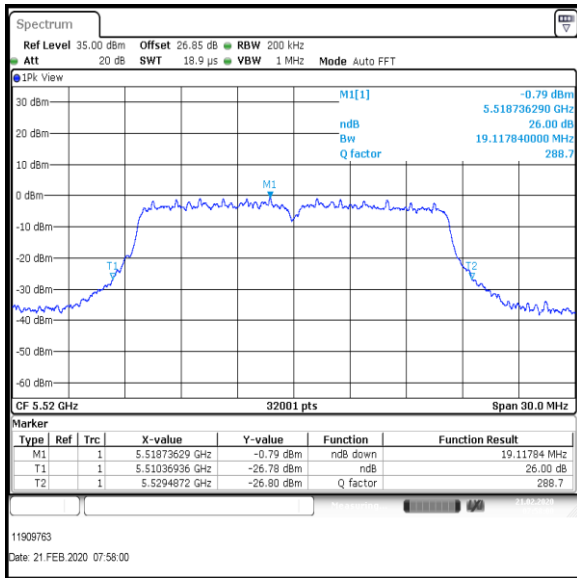

Bottom Channel

Result: **Pass**

Transmitter 26 dB Emission Bandwidth (continued)

Results: 802.11a / 20 MHz / 12Mbit / MIMO / Port 1+2+3+4 / Port 1 / PWL 16 / 8 dBi Antenna

Channel	Frequency (MHz)	26dB Emission Bandwidth (MHz)
Bottom+1	5520	19.321
Middle	5580	19.370
Top	5700	19.517

Bottom+1 Channel

Middle Channel

Top Channel

Result: Pass

Transmitter 26 dB Emission Bandwidth (continued)

Results: 802.11a / 20 MHz / 12Mbit / MIMO / Port 1+2+3+4 / Port 2 / PWL 16 / 8 dBi Antenna

Channel	Frequency (MHz)	26dB Emission Bandwidth (MHz)
Bottom+1	5520	19.117
Middle	5580	19.080
Top	5700	19.131

Bottom+1 Channel

Middle Channel

Top Channel

Result: Pass

Transmitter 26 dB Emission Bandwidth (continued)

Results: 802.11a / 20 MHz / 12Mbit / MIMO / Port 1+2+3+4 / Port 3 / PWL 16 / 8 dBi Antenna

Channel	Frequency (MHz)	26dB Emission Bandwidth (MHz)
Bottom+1	5520	19.119
Middle	5580	19.164
Top	5700	19.261