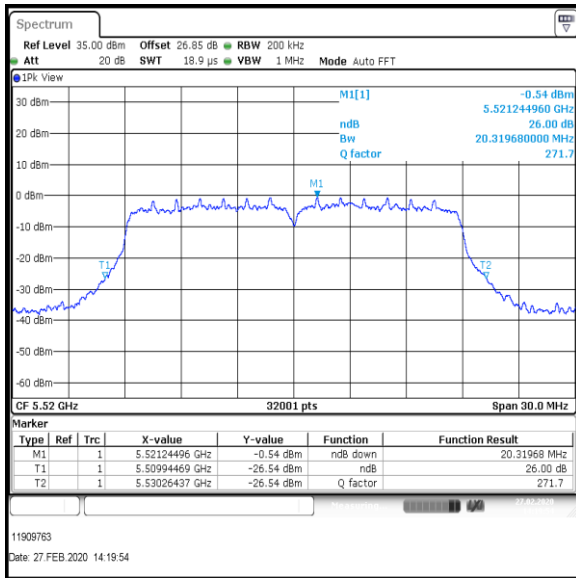

Bottom+1 Channel

Middle Channel

Top Channel

Result: Pass

Transmitter 26 dB Emission Bandwidth (continued)

Results: 802.11n / HT20 / MCS1 / MIMO / Port 1+2+3+4 / Port 2 / PWL 16 / 8 dBi Antenna

Channel	Frequency (MHz)	26dB Emission Bandwidth (MHz)
Bottom+1	5520	20.320
Middle	5580	19.973
Top	5700	20.023