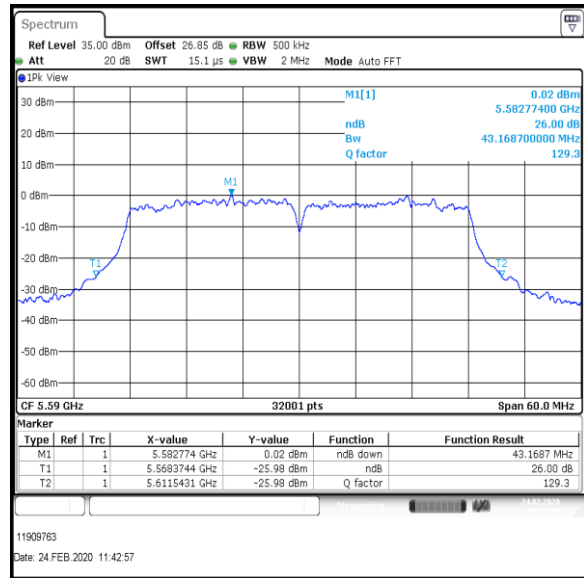

Bottom Channel

Middle Channel

Top Channel

Result: Pass

Transmitter 26 dB Emission Bandwidth (continued)

Results: 802.11n / HT40 / MCS5 / MIMO / Port 1+2+3 / Port 1 / PWL 14 / 8 dBi Antenna

Channel	Frequency (MHz)	26dB Emission Bandwidth (MHz)
Bottom	5510	43.425
Middle	5590	43.168
Top	5670	43.433

Bottom Channel

Middle Channel

Top Channel

Result: Pass

Transmitter 26 dB Emission Bandwidth (continued)

Results: 802.11n / HT40 / MCS5 / MIMO / Port 1+2+3 / Port 2 / PWL 14 / 8 dBi Antenna

Channel	Frequency (MHz)	26dB Emission Bandwidth (MHz)
Bottom	5510	43.071
Middle	5590	44.314
Top	5670	43.748