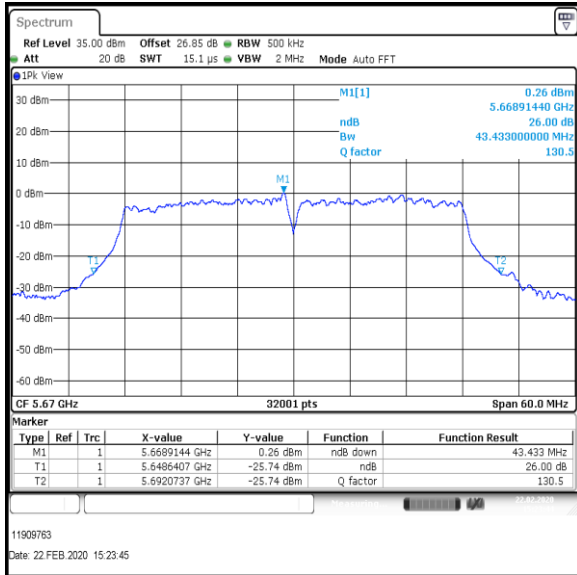

Bottom Channel

Middle Channel

Top Channel

Result: Pass

Transmitter 26 dB Emission Bandwidth (continued)

Results: 802.11n / HT40 / MCS5 / MIMO / Port 1+2+3 / Port 1 / PWL 14 / 8 dBi Antenna

Channel	Frequency (MHz)	26dB Emission Bandwidth (MHz)
Bottom	5510	43.425
Middle	5590	43.168
Top	5670	43.433

Bottom Channel

Middle Channel

Top Channel

Result: Pass

Transmitter 26 dB Emission Bandwidth (continued)

Results: 802.11n / HT40 / MCS5 / MIMO / Port 1+2+3 / Port 2 / PWL 14 / 8 dBi Antenna

Channel	Frequency (MHz)	26dB Emission Bandwidth (MHz)
Bottom	5510	43.071
Middle	5590	44.314
Top	5670	43.748