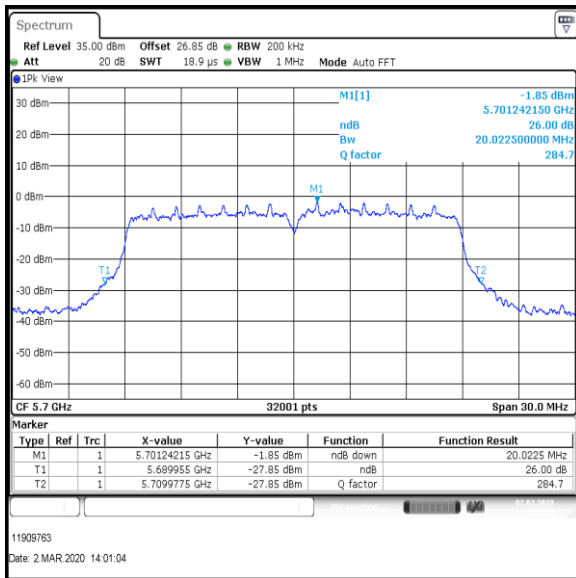

Top Channel

Result: Pass