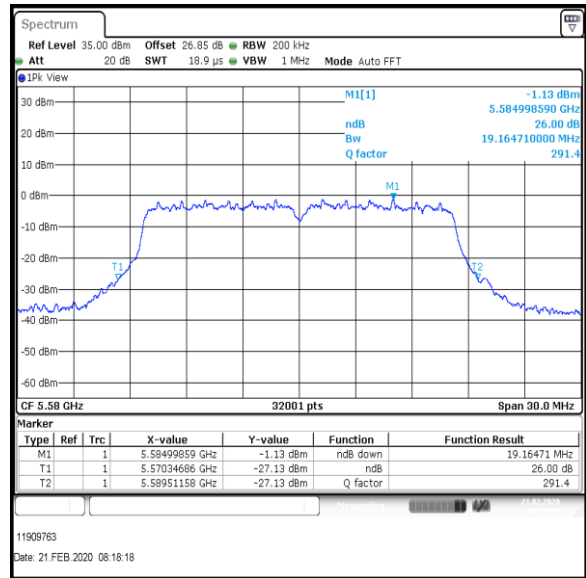

Bottom+1 Channel

Middle Channel

Top Channel

Result: Pass

Transmitter 26 dB Emission Bandwidth (continued)

Results: 802.11a / 20 MHz / 12Mbit / MIMO / Port 1+2+3+4 / Port 3 / PWL 16 / 8 dBi Antenna

Channel	Frequency (MHz)	26dB Emission Bandwidth (MHz)
Bottom+1	5520	19.119
Middle	5580	19.164
Top	5700	19.261

Bottom+1 Channel

Middle Channel

Top Channel

Result: Pass

Transmitter 26 dB Emission Bandwidth (continued)

Results: 802.11a / 20 MHz / 12Mbit / MIMO / Port 1+2+3+4 / Port 4 / PWL 16 / 8 dBi Antenna

Channel	Frequency (MHz)	26dB Emission Bandwidth (MHz)
Bottom+1	5520	19.071
Middle	5580	19.263
Top	5700	19.211