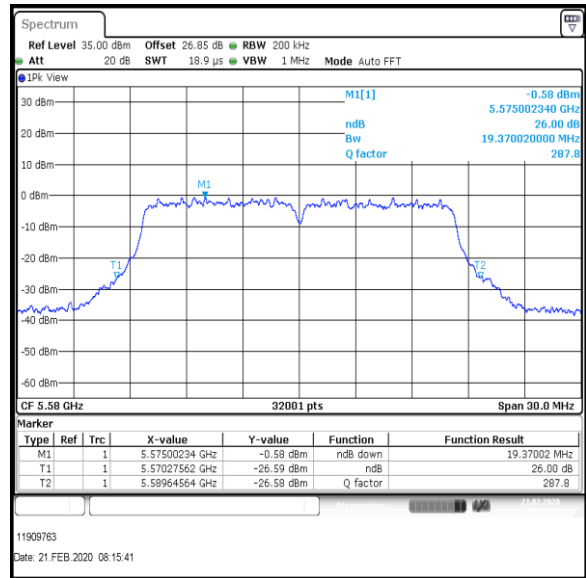

Bottom Channel

Result: **Pass**

Transmitter 26 dB Emission Bandwidth (continued)

Results: 802.11a / 20 MHz / 12Mbit / MIMO / Port 1+2+3+4 / Port 1 / PWL 16 / 8 dBi Antenna

Channel	Frequency (MHz)	26dB Emission Bandwidth (MHz)
Bottom+1	5520	19.321
Middle	5580	19.370
Top	5700	19.517

Bottom+1 Channel

Middle Channel

Top Channel

Result: Pass

Transmitter 26 dB Emission Bandwidth (continued)

Results: 802.11a / 20 MHz / 12Mbit / MIMO / Port 1+2+3+4 / Port 2 / PWL 16 / 8 dBi Antenna

Channel	Frequency (MHz)	26dB Emission Bandwidth (MHz)
Bottom+1	5520	19.117
Middle	5580	19.080
Top	5700	19.131