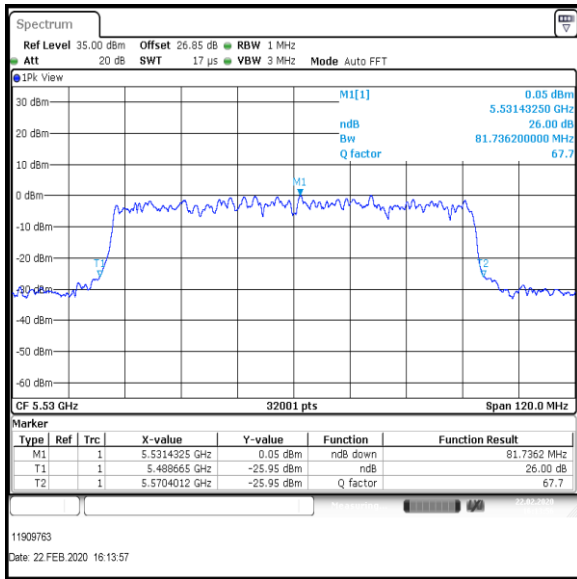

Bottom Channel

Top Channel

Result: **Pass**

Transmitter 26 dB Emission Bandwidth (continued)

Results: 802.11ac / HT80 / MCS1 / MIMO / Port 1+2+3 / Port 2 / PWL 14 / 8 dBi Antenna

Channel	Frequency (MHz)	26dB Emission Bandwidth (MHz)
Bottom	5530	89.007
Top	5610	87.027

Bottom Channel

Top Channel

Result: **Pass**

Transmitter 26 dB Emission Bandwidth (continued)

Results: 802.11ac / HT80 / MCS1 / MIMO / Port 1+2+3 / Port 3 / PWL 14 / 8 dBi Antenna

Channel	Frequency (MHz)	26dB Emission Bandwidth (MHz)
Bottom	5530	81.736
Top	5610	85.613

Bottom Channel

Top Channel

Result: **Pass**

Transmitter 26 dB Emission Bandwidth (continued)

Results: 802.11ac / HT80 / MCS2 / MIMO / Port 1+2+3 / Port 1 / PWL 14 / 8 dBi Antenna

Channel	Frequency (MHz)	26dB Emission Bandwidth (MHz)
Bottom	5530	86.326
Top	5610	85.763