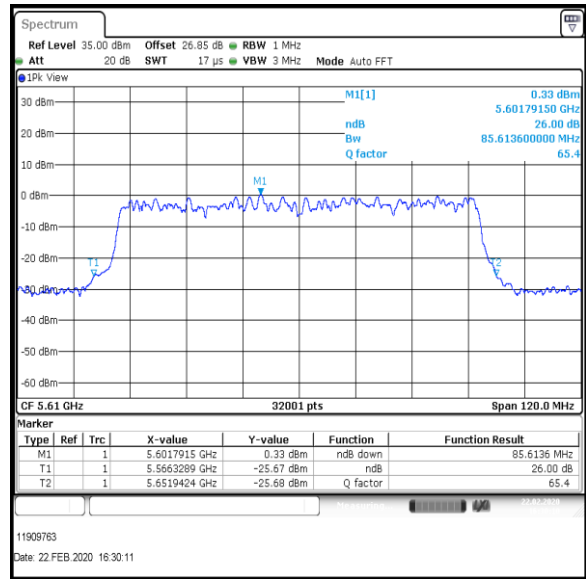

Bottom Channel

Top Channel

Result: **Pass**

Transmitter 26 dB Emission Bandwidth (continued)

Results: 802.11ac / HT80 / MCS1 / MIMO / Port 1+2+3 / Port 2 / PWL 14 / 8 dBi Antenna

Channel	Frequency (MHz)	26dB Emission Bandwidth (MHz)
Bottom	5530	89.007
Top	5610	87.027

Bottom Channel

Top Channel

Result: **Pass**

Transmitter 26 dB Emission Bandwidth (continued)

Results: 802.11ac / HT80 / MCS1 / MIMO / Port 1+2+3 / Port 3 / PWL 14 / 8 dBi Antenna

Channel	Frequency (MHz)	26dB Emission Bandwidth (MHz)
Bottom	5530	81.736
Top	5610	85.613

Bottom Channel

Top Channel

Result: **Pass**

Transmitter 26 dB Emission Bandwidth (continued)

Results: 802.11ac / HT80 / MCS2 / MIMO / Port 1+2+3 / Port 1 / PWL 14 / 8 dBi Antenna

Channel	Frequency (MHz)	26dB Emission Bandwidth (MHz)
Bottom	5530	86.326
Top	5610	85.763