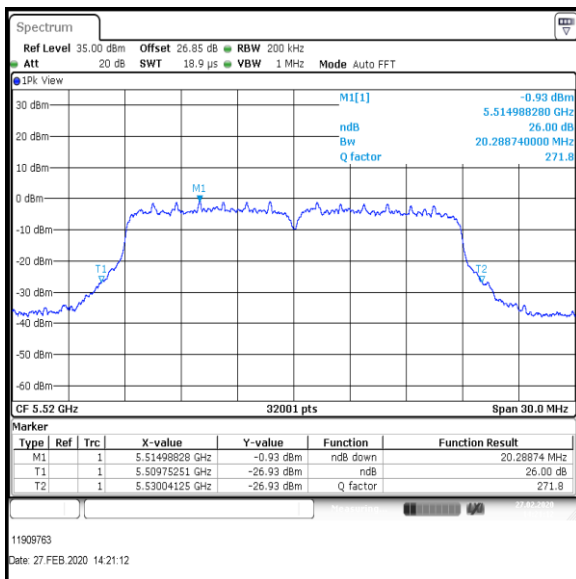

Bottom+1 Channel

Middle Channel

Top Channel

Result: Pass

Transmitter 26 dB Emission Bandwidth (continued)

Results: 802.11n / HT20 / MCS1 / MIMO / Port 1+2+3+4 / Port 3 / PWL 16 / 8 dBi Antenna

Channel	Frequency (MHz)	26dB Emission Bandwidth (MHz)
Bottom+1	5520	20.289
Middle	5580	19.955
Top	5700	19.977

Bottom+1 Channel

Middle Channel

Top Channel

Result: Pass