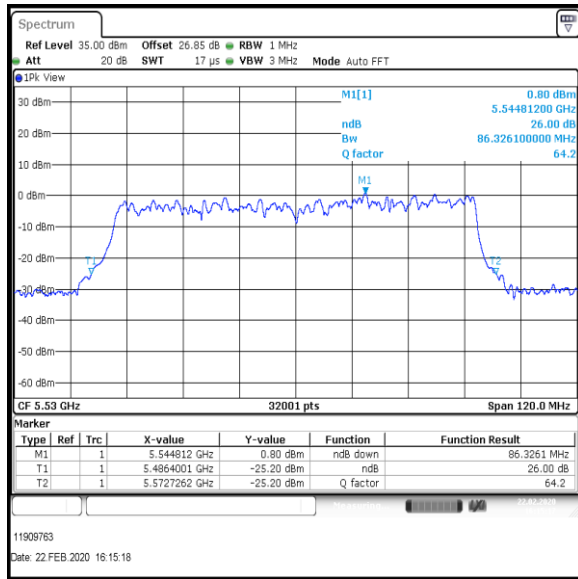

Bottom Channel

Top Channel

Result: **Pass**

Transmitter 26 dB Emission Bandwidth (continued)

Results: 802.11ac / HT80 / MCS1 / MIMO / Port 1+2+3 / Port 3 / PWL 14 / 8 dBi Antenna

Channel	Frequency (MHz)	26dB Emission Bandwidth (MHz)
Bottom	5530	81.736
Top	5610	85.613

Bottom Channel

Top Channel

Result: **Pass**

Transmitter 26 dB Emission Bandwidth (continued)

Results: 802.11ac / HT80 / MCS2 / MIMO / Port 1+2+3 / Port 1 / PWL 14 / 8 dBi Antenna

Channel	Frequency (MHz)	26dB Emission Bandwidth (MHz)
Bottom	5530	86.326
Top	5610	85.763

Bottom Channel

Top Channel

Result: **Pass**

Transmitter 26 dB Emission Bandwidth (continued)

Results: 802.11ac / HT80 / MCS2 / MIMO / Port 1+2+3 / Port 2 / PWL 14 / 8 dBi Antenna

Channel	Frequency (MHz)	26dB Emission Bandwidth (MHz)
Bottom	5530	86.712
Top	5610	88.726