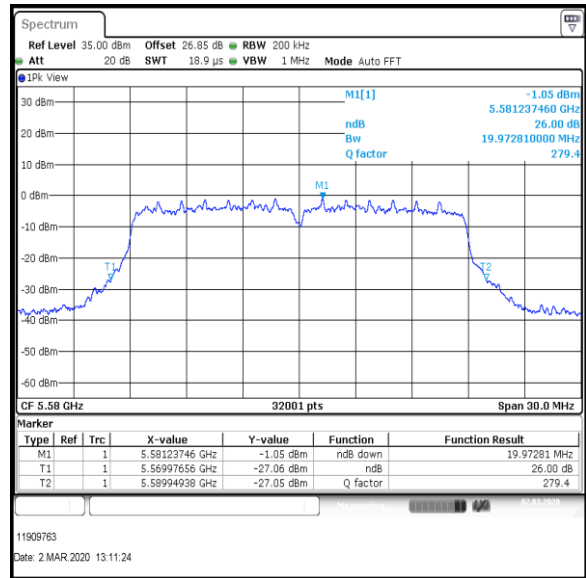

Middle Channel