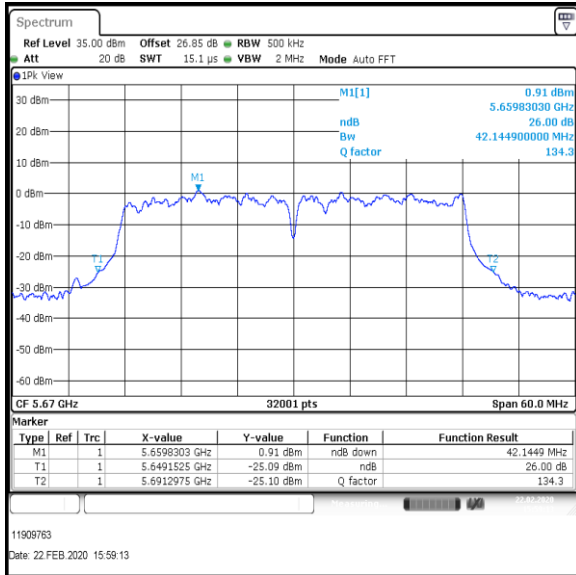

Bottom Channel

Middle Channel

Top Channel

Result: Pass

Transmitter 26 dB Emission Bandwidth (continued)

Results: 802.11ac / HT40 / MCS3 / MIMO / Port 1+2+3 / Port 1 / PWL 14 / 8 dBi Antenna

Channel	Frequency (MHz)	26dB Emission Bandwidth (MHz)
Bottom	5510	42.244
Middle	5590	43.097
Top	5670	42.144

Bottom Channel

Middle Channel

Top Channel

Result: Pass

Transmitter 26 dB Emission Bandwidth (continued)

Results: 802.11ac / HT40 / MCS3 / MIMO / Port 1+2+3 / Port 2 / PWL 14 / 8 dBi Antenna

Channel	Frequency (MHz)	26dB Emission Bandwidth (MHz)
Bottom	5510	42.913
Middle	5590	41.374
Top	5670	43.213