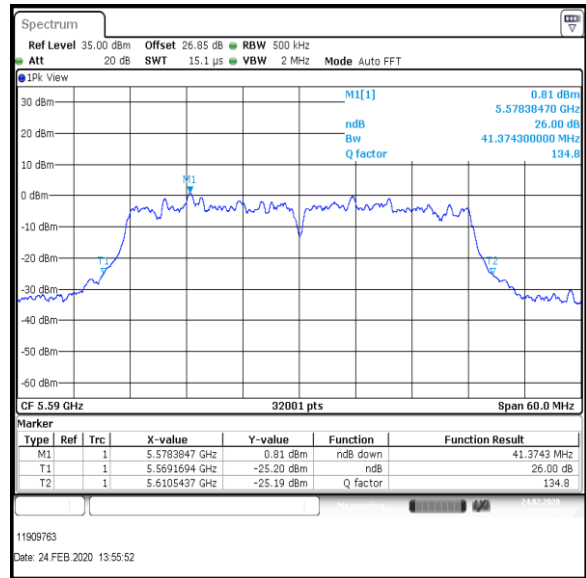

Bottom Channel

Middle Channel

Top Channel

Result: Pass

Transmitter 26 dB Emission Bandwidth (continued)

Results: 802.11ac / HT40 / MCS3 / MIMO / Port 1+2+3 / Port 1 / PWL 14 / 8 dBi Antenna

Channel	Frequency (MHz)	26dB Emission Bandwidth (MHz)
Bottom	5510	42.244
Middle	5590	43.097
Top	5670	42.144

Bottom Channel

Middle Channel

Top Channel

Result: Pass

Transmitter 26 dB Emission Bandwidth (continued)

Results: 802.11ac / HT40 / MCS3 / MIMO / Port 1+2+3 / Port 2 / PWL 14 / 8 dBi Antenna

Channel	Frequency (MHz)	26dB Emission Bandwidth (MHz)
Bottom	5510	42.913
Middle	5590	41.374
Top	5670	43.213

Bottom Channel

Middle Channel

Top Channel

Result: Pass

Transmitter 26 dB Emission Bandwidth (continued)

Results: 802.11ac / HT40 / MCS3 / MIMO / Port 1+2+3 / Port 3 / PWL 14 / 8 dBi Antenna

Channel	Frequency (MHz)	26dB Emission Bandwidth (MHz)
Bottom	5510	42.814
Middle	5590	42.293
Top	5670	41.976