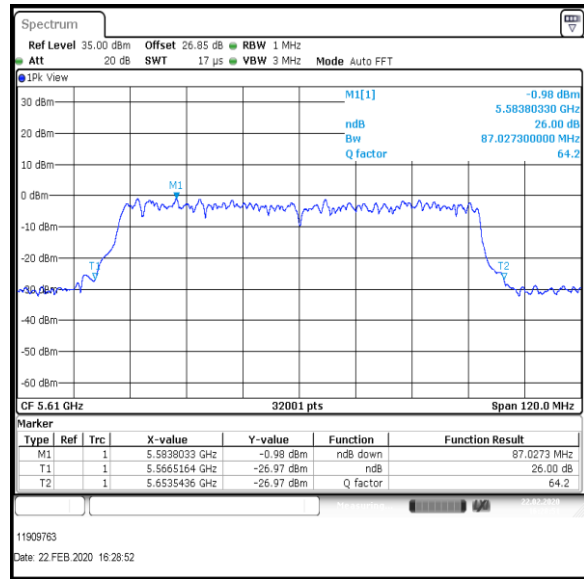

Bottom Channel

Middle Channel

Top Channel

Result: Pass

Transmitter 26 dB Emission Bandwidth (continued)

Results: 802.11ac / HT80 / MCS1 / MIMO / Port 1+2+3 / Port 1 / PWL 14 / 8 dBi Antenna

Channel	Frequency (MHz)	26dB Emission Bandwidth (MHz)
Bottom	5530	86.071
Top	5610	86.854

Bottom Channel

Top Channel

Result: **Pass**

Transmitter 26 dB Emission Bandwidth (continued)

Results: 802.11ac / HT80 / MCS1 / MIMO / Port 1+2+3 / Port 2 / PWL 14 / 8 dBi Antenna

Channel	Frequency (MHz)	26dB Emission Bandwidth (MHz)
Bottom	5530	89.007
Top	5610	87.027

Bottom Channel

Top Channel

Result: **Pass**

Transmitter 26 dB Emission Bandwidth (continued)

Results: 802.11ac / HT80 / MCS1 / MIMO / Port 1+2+3 / Port 3 / PWL 14 / 8 dBi Antenna

Channel	Frequency (MHz)	26dB Emission Bandwidth (MHz)
Bottom	5530	81.736
Top	5610	85.613