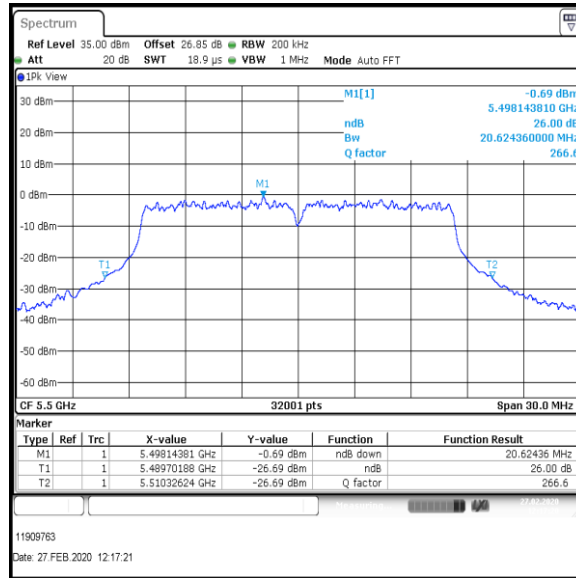

Bottom+1 Channel

Middle Channel

Top Channel

Result: Pass

Transmitter 26 dB Emission Bandwidth (continued)

Results: 802.11a / 20 MHz / 12Mbit / MIMO / Port 1+2+3+4 / Port 4 / PWL 16 / 8 dBi Antenna

Channel	Frequency (MHz)	26dB Emission Bandwidth (MHz)
Bottom+1	5520	19.071
Middle	5580	19.263
Top	5700	19.211

Bottom+1 Channel

Middle Channel

Top Channel

Result: Pass

Transmitter 26 dB Emission Bandwidth (continued)

Results: 802.11a / 20 MHz / 54Mbit / MIMO / Port 1+2+3+4 / Port 1 / PWL 15 / 8 dBi Antenna

Channel	Frequency (MHz)	26dB Emission Bandwidth (MHz)
Bottom	5500	20.551

Bottom Channel

Result: Pass

Transmitter 26 dB Emission Bandwidth (continued)

Results: 802.11a / 20 MHz / 54Mbit / MIMO / Port 1+2+3+4 / Port 2 / PWL 15 / 8 dBi Antenna

Channel	Frequency (MHz)	26dB Emission Bandwidth (MHz)
Bottom	5500	20.624