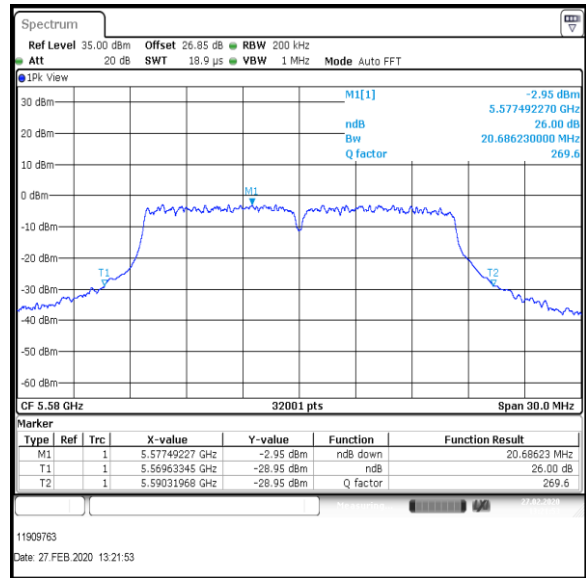

Middle Channel