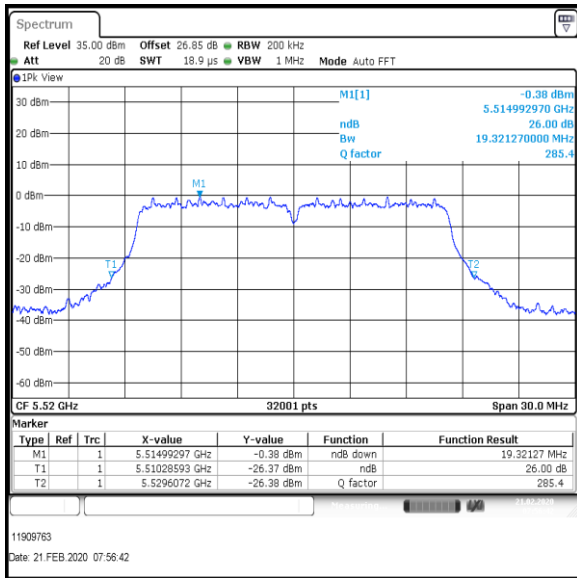

Bottom Channel

Result: Pass

Transmitter 26 dB Emission Bandwidth (continued)

Results: 802.11a / 20 MHz / 12Mbit / MIMO / Port 1+2+3+4 / Port 4 / PWL 15 / 8 dBi Antenna

Channel	Frequency (MHz)	26dB Emission Bandwidth (MHz)
Bottom	5500	19.182

Bottom Channel

Result: **Pass**

Transmitter 26 dB Emission Bandwidth (continued)

Results: 802.11a / 20 MHz / 12Mbit / MIMO / Port 1+2+3+4 / Port 1 / PWL 16 / 8 dBi Antenna

Channel	Frequency (MHz)	26dB Emission Bandwidth (MHz)
Bottom+1	5520	19.321
Middle	5580	19.370
Top	5700	19.517