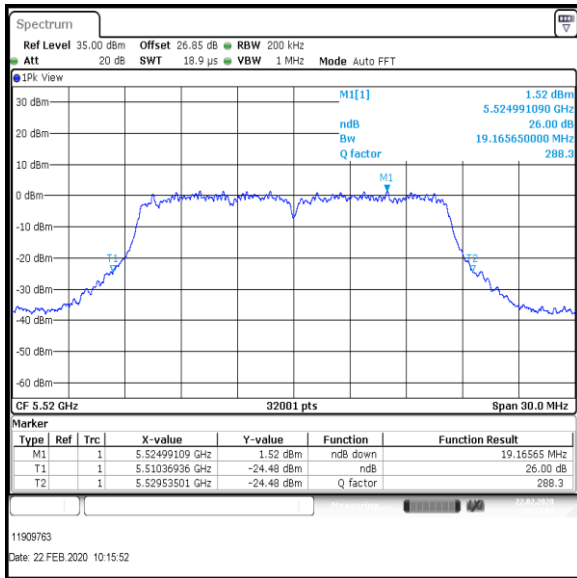

Bottom Channel

Result: **Pass**

Transmitter 26 dB Emission Bandwidth (continued)

Results: 802.11a / 20 MHz / 9Mbit / MIMO / Port 1+2+3 / Port 2 / PWL 14 / 8 dBi Antenna

Channel	Frequency (MHz)	26dB Emission Bandwidth (MHz)
Bottom	5500	19.348

Bottom Channel

Result: Pass

Transmitter 26 dB Emission Bandwidth (continued)

Results: 802.11a / 20 MHz / 9Mbit / MIMO / Port 1+2+3 / Port 3 / PWL 14 / 8 dBi Antenna

Channel	Frequency (MHz)	26dB Emission Bandwidth (MHz)
Bottom	5500	19.612

Bottom Channel

Result: **Pass**

Transmitter 26 dB Emission Bandwidth (continued)

Results: 802.11a / 20 MHz / 9Mbit / MIMO / Port 1+2+3 / Port 1 / PWL 17 / 8 dBi Antenna

Channel	Frequency (MHz)	26dB Emission Bandwidth (MHz)
Bottom+1	5520	19.166
Middle	5580	19.088
Top	5700	19.346