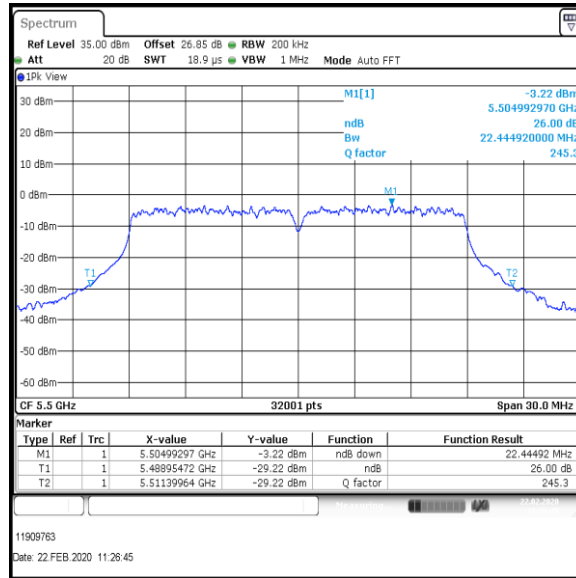

Transmitter 26 dB Emission Bandwidth (continued)

Results: 802.11n / HT20 / MCS7 / MIMO / Port 1+2+3 / Port 3 / PWL 14 / 8 dBi Antenna

Channel	Frequency (MHz)	26dB Emission Bandwidth (MHz)
Bottom	5500	22.445

Bottom Channel

Result: **Pass**