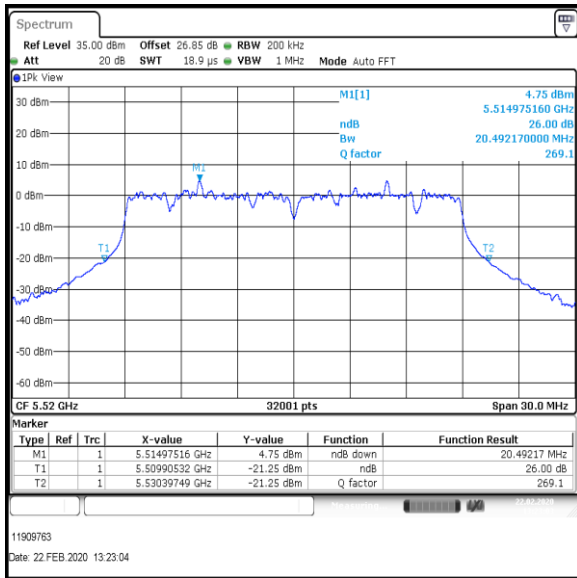

Transmitter 26 dB Emission Bandwidth (continued)

Results: 802.11ac / HT20 / MCS3 / MIMO / Port 1+2+3 / Port 1 / PWL 17 / 8 dBi Antenna

Channel	Frequency (MHz)	26dB Emission Bandwidth (MHz)
Bottom+1	5520	20.492
Middle	5580	20.293
Top	5700	20.425

Bottom+1 Channel