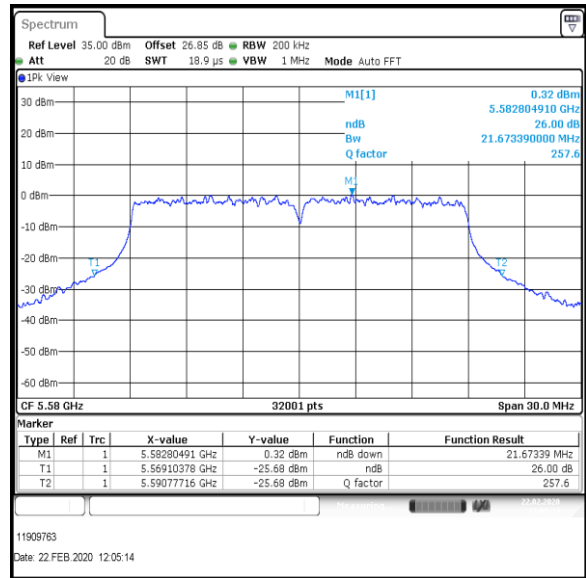

Middle Channel