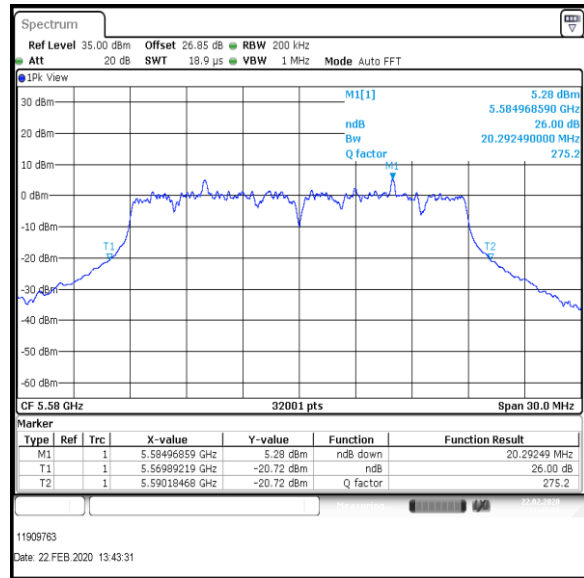

Middle Channel