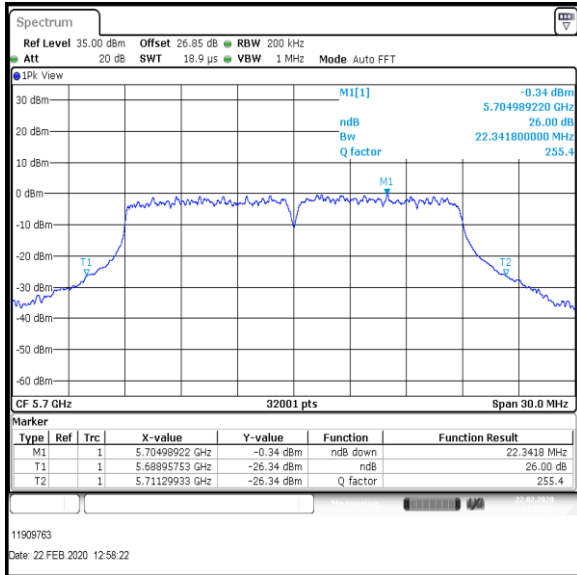

Top Channel

Result: Pass