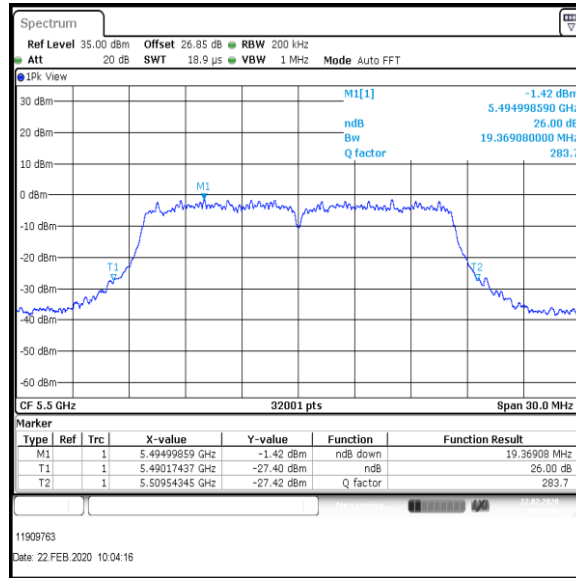

Bottom Channel

Top Channel

Result: **Pass**

Transmitter 26 dB Emission Bandwidth (continued)

Results: 802.11ac / HT80 / MCS9 / MIMO / Port 1+2 / Port 2 / PWL 13 / 8 dBi Antenna

Channel	Frequency (MHz)	26dB Emission Bandwidth (MHz)
Bottom	5530	88.614
Top	5610	86.450

Bottom Channel

Top Channel

Result: **Pass**

Transmitter 26 dB Emission Bandwidth (continued)

Results: 802.11a / 20 MHz / 9Mbit / MIMO / Port 1+2+3 / Port 1 / PWL 14 / 8 dBi Antenna

Channel	Frequency (MHz)	26dB Emission Bandwidth (MHz)
Bottom	5500	19.369

Bottom Channel

Result: **Pass**

Transmitter 26 dB Emission Bandwidth (continued)

Results: 802.11a / 20 MHz / 9Mbit / MIMO / Port 1+2+3 / Port 2 / PWL 14 / 8 dBi Antenna

Channel	Frequency (MHz)	26dB Emission Bandwidth (MHz)
Bottom	5500	19.348

Bottom Channel

Result: Pass

Transmitter 26 dB Emission Bandwidth (continued)

Results: 802.11a / 20 MHz / 9Mbit / MIMO / Port 1+2+3 / Port 3 / PWL 14 / 8 dBi Antenna

Channel	Frequency (MHz)	26dB Emission Bandwidth (MHz)
Bottom	5500	19.612