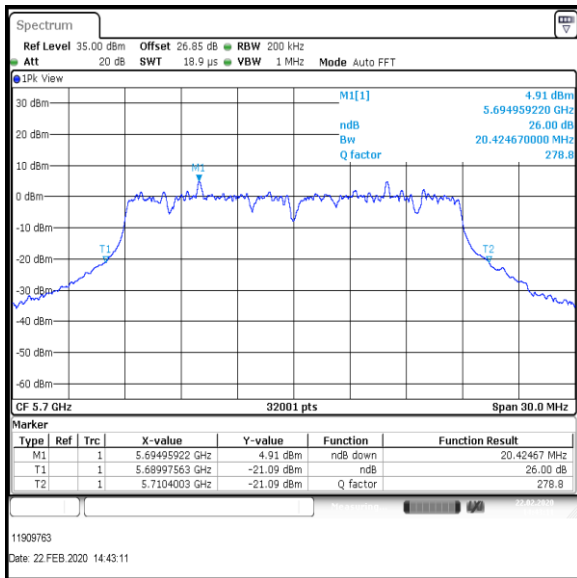

Top Channel

Result: Pass