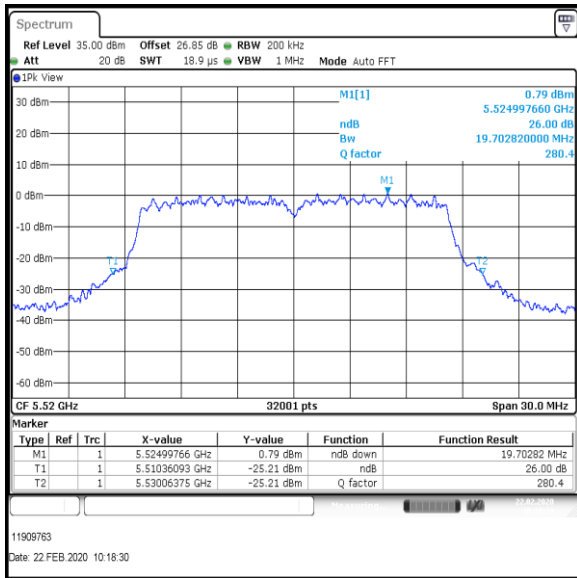

Bottom+1 Channel

Middle Channel

Top Channel

Result: Pass

Transmitter 26 dB Emission Bandwidth (continued)

Results: 802.11a / 20 MHz / 9Mbit / MIMO / Port 1+2+3 / Port 2 / PWL 17 / 8 dBi Antenna

Channel	Frequency (MHz)	26dB Emission Bandwidth (MHz)
Bottom+1	5520	19.545
Middle	5580	19.457
Top	5700	19.496

Bottom+1 Channel

Middle Channel

Top Channel

Result: Pass

Transmitter 26 dB Emission Bandwidth (continued)

Results: 802.11a / 20 MHz / 9Mbit / MIMO / Port 1+2+3 / Port 3 / PWL 17 / 8 dBi Antenna

Channel	Frequency (MHz)	26dB Emission Bandwidth (MHz)
Bottom+1	5520	19.702
Middle	5580	19.801
Top	5700	19.467

Bottom+1 Channel

Middle Channel

Top Channel

Result: Pass

Transmitter 26 dB Emission Bandwidth (continued)

Results: 802.11a / 20 MHz / 12Mbit / MIMO / Port 1+2+3 / Port 1 / PWL 14 / 8 dBi Antenna

Channel	Frequency (MHz)	26dB Emission Bandwidth (MHz)
Bottom	5500	19.481