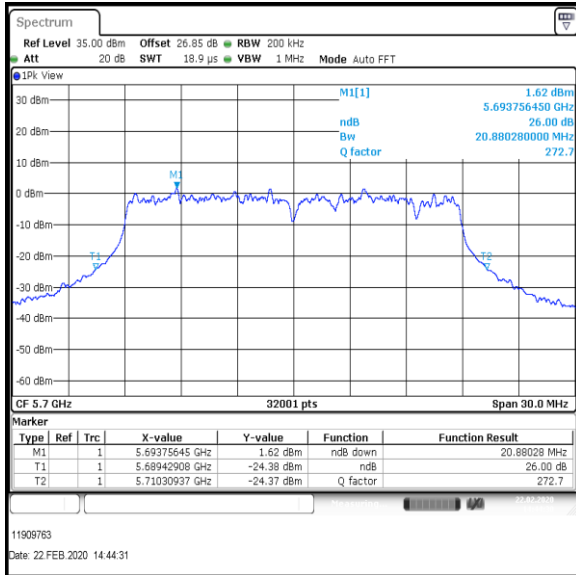

Top Channel

Result: Pass