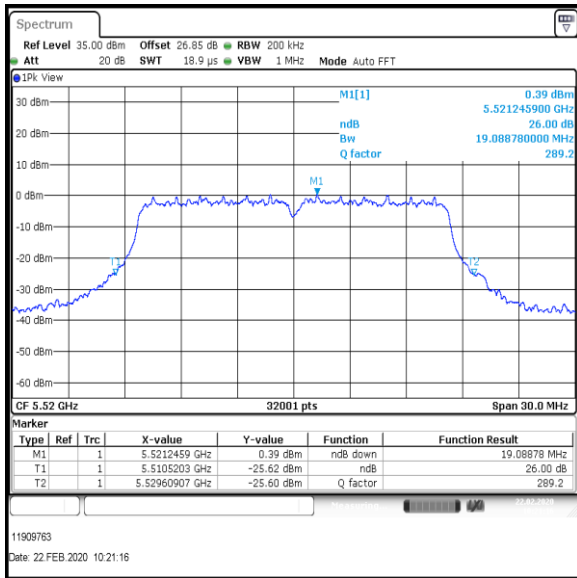

Bottom Channel

Result: **Pass**

Transmitter 26 dB Emission Bandwidth (continued)

Results: 802.11a / 20 MHz / 12Mbit / MIMO / Port 1+2+3 / Port 1 / PWL 17 / 8 dBi Antenna

Channel	Frequency (MHz)	26dB Emission Bandwidth (MHz)
Bottom+1	5520	19.469
Middle	5580	19.186
Top	5700	19.530

Bottom+1 Channel

Middle Channel

Top Channel

Result: Pass

Transmitter 26 dB Emission Bandwidth (continued)

Results: 802.11a / 20 MHz / 12Mbit / MIMO / Port 1+2+3 / Port 2 / PWL 17 / 8 dBi Antenna

Channel	Frequency (MHz)	26dB Emission Bandwidth (MHz)
Bottom+1	5520	19.089
Middle	5580	19.109
Top	5700	19.383

Bottom+1 Channel

Middle Channel

Top Channel

Result: Pass

Transmitter 26 dB Emission Bandwidth (continued)

Results: 802.11a / 20 MHz / 12Mbit / MIMO / Port 1+2+3 / Port 3 / PWL 17 / 8 dBi Antenna

Channel	Frequency (MHz)	26dB Emission Bandwidth (MHz)
Bottom+1	5520	19.181
Middle	5580	19.164
Top	5700	19.131