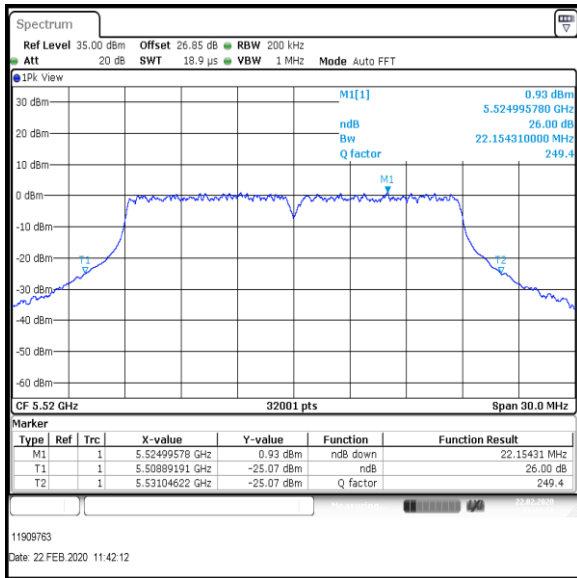

Transmitter 26 dB Emission Bandwidth (continued)

Results: 802.11n / HT20 / MCS3 / MIMO / Port 1+2+3 / Port 1 / PWL 17 / 8 dBi Antenna

Channel	Frequency (MHz)	26dB Emission Bandwidth (MHz)
Bottom+1	5520	22.154
Middle	5580	22.012
Top	5700	21.778

Bottom+1 Channel