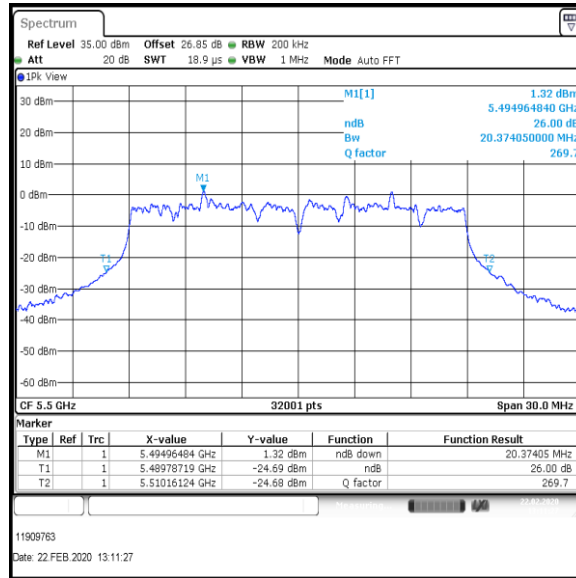

Bottom+1 Channel

Middle Channel

Top Channel

Result: Pass

Transmitter 26 dB Emission Bandwidth (continued)

Results: 802.11ac / HT20 / MCS7 / MIMO / Port 1+2+3 / Port 1 / PWL 14 / 8 dBi Antenna

Channel	Frequency (MHz)	26dB Emission Bandwidth (MHz)
Bottom	5500	20.374