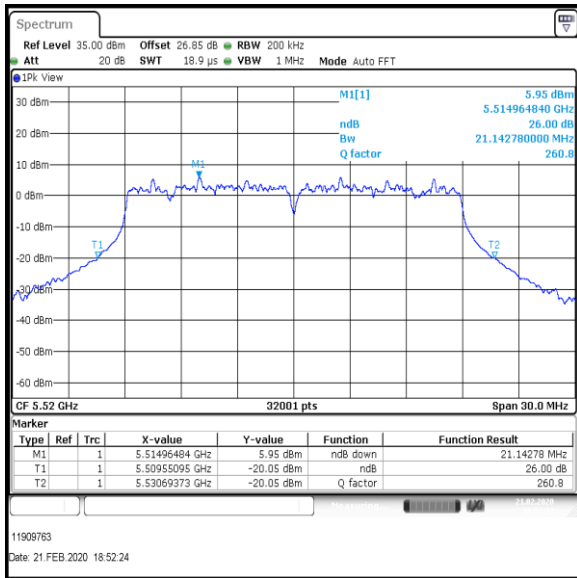

Bottom+1 Channel

Middle Channel

Top Channel

Result: Pass

Transmitter 26 dB Emission Bandwidth (continued)

Results: 802.11ac / HT20 / MCS4 / MIMO / Port 1+2 / Port 2 / PWL 19 / 8 dBi Antenna

Channel	Frequency (MHz)	26dB Emission Bandwidth (MHz)
Bottom+1	5520	21.143
Middle	5580	21.147
Top	5700	21.294

Bottom+1 Channel

Middle Channel

Top Channel

Result: Pass

Transmitter 26 dB Emission Bandwidth (continued)

Results: 802.11n / HT40 / MCS7 / MIMO / Port 1+2 / Port 1 / PWL 13 / 8 dBi Antenna

Channel	Frequency (MHz)	26dB Emission Bandwidth (MHz)
Bottom	5510	44.166
Middle	5590	44.181
Top	5670	44.989