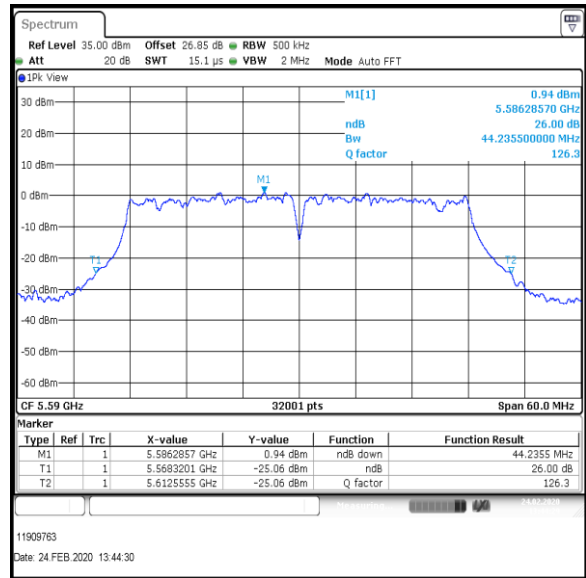

Bottom Channel

Middle Channel

Top Channel

Result: Pass

Transmitter 26 dB Emission Bandwidth (continued)

Results: 802.11ac / HT40 / MCS7 / MIMO / Port 1+2 / Port 1 / PWL 13 / 8 dBi Antenna

Channel	Frequency (MHz)	26dB Emission Bandwidth (MHz)
Bottom	5510	44.209
Middle	5590	44.235
Top	5670	42.527

Bottom Channel

Middle Channel

Top Channel

Result: Pass

Transmitter 26 dB Emission Bandwidth (continued)

Results: 802.11ac / HT40 / MCS7 / MIMO / Port 1+2 / Port 2 / PWL 13 / 8 dBi Antenna

Channel	Frequency (MHz)	26dB Emission Bandwidth (MHz)
Bottom	5510	42.482
Middle	5590	42.78
Top	5670	42.634