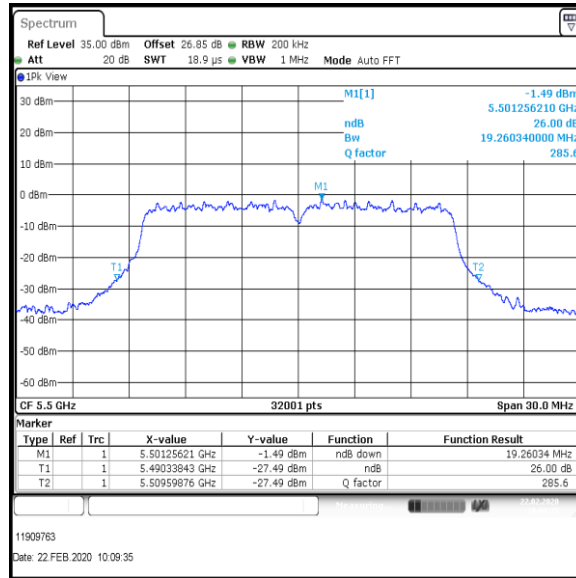

Bottom+1 Channel

Middle Channel

Top Channel

Result: Pass

Transmitter 26 dB Emission Bandwidth (continued)

Results: 802.11a / 20 MHz / 9Mbit / MIMO / Port 1+2+3 / Port 3 / PWL 17 / 8 dBi Antenna

Channel	Frequency (MHz)	26dB Emission Bandwidth (MHz)
Bottom+1	5520	19.702
Middle	5580	19.801
Top	5700	19.467

Bottom+1 Channel

Middle Channel

Top Channel

Result: Pass

Transmitter 26 dB Emission Bandwidth (continued)

Results: 802.11a / 20 MHz / 12Mbit / MIMO / Port 1+2+3 / Port 1 / PWL 14 / 8 dBi Antenna

Channel	Frequency (MHz)	26dB Emission Bandwidth (MHz)
Bottom	5500	19.481

Bottom Channel

Result: **Pass**

Transmitter 26 dB Emission Bandwidth (continued)

Results: 802.11a / 20 MHz / 12Mbit / MIMO / Port 1+2+3 / Port 2 / PWL 14 / 8 dBi Antenna

Channel	Frequency (MHz)	26dB Emission Bandwidth (MHz)
Bottom	5500	19.260