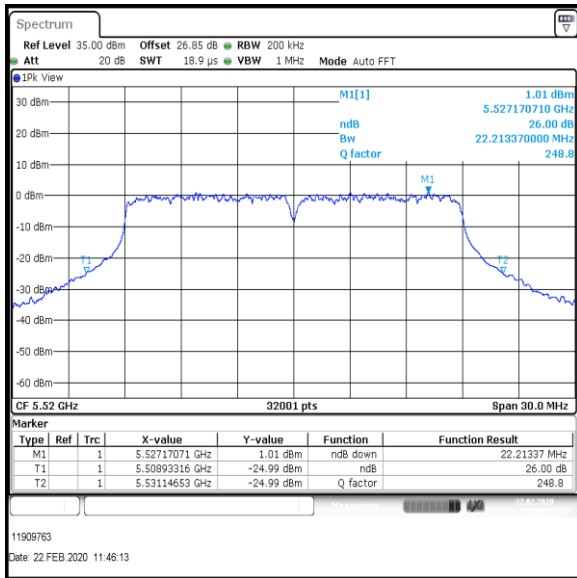

Transmitter 26 dB Emission Bandwidth (continued)

Results: 802.11n / HT20 / MCS7 / MIMO / Port 1+2+3 / Port 1 / PWL 17 / 8 dBi Antenna

Channel	Frequency (MHz)	26dB Emission Bandwidth (MHz)
Bottom+1	5520	22.213
Middle	5580	22.646
Top	5700	21.907

Bottom+1 Channel