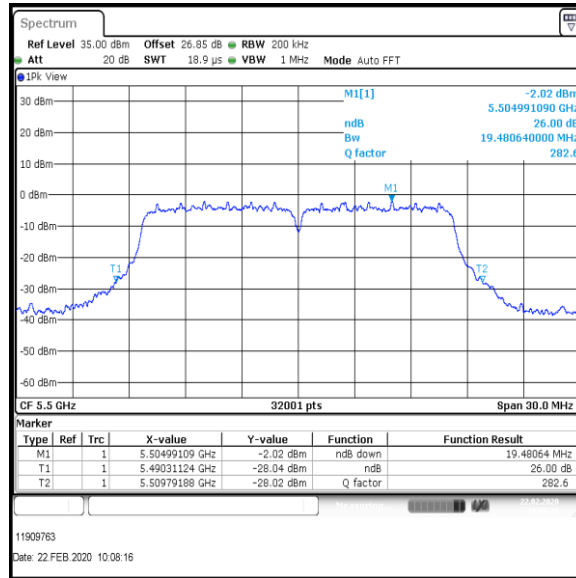

Bottom+1 Channel

Middle Channel

Top Channel

Result: Pass

Transmitter 26 dB Emission Bandwidth (continued)

Results: 802.11a / 20 MHz / 9Mbit / MIMO / Port 1+2+3 / Port 3 / PWL 17 / 8 dBi Antenna

Channel	Frequency (MHz)	26dB Emission Bandwidth (MHz)
Bottom+1	5520	19.702
Middle	5580	19.801
Top	5700	19.467

Bottom+1 Channel

Middle Channel

Top Channel

Result: Pass

Transmitter 26 dB Emission Bandwidth (continued)

Results: 802.11a / 20 MHz / 12Mbit / MIMO / Port 1+2+3 / Port 1 / PWL 14 / 8 dBi Antenna

Channel	Frequency (MHz)	26dB Emission Bandwidth (MHz)
Bottom	5500	19.481

Bottom Channel

Result: **Pass**

Transmitter 26 dB Emission Bandwidth (continued)

Results: 802.11a / 20 MHz / 12Mbit / MIMO / Port 1+2+3 / Port 2 / PWL 14 / 8 dBi Antenna

Channel	Frequency (MHz)	26dB Emission Bandwidth (MHz)
Bottom	5500	19.260