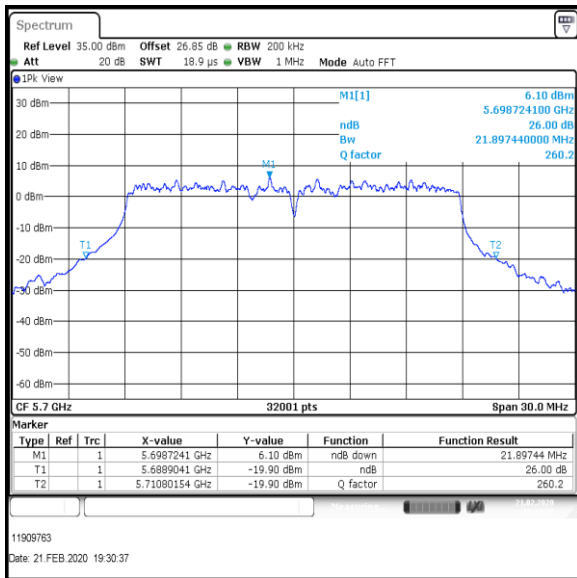

Bottom Channel

Result: Pass

Transmitter 26 dB Emission Bandwidth (continued)

Results: 802.11ac / HT20 / MCS4 / MIMO / Port 1+2 / Port 2 / PWL 13 / 8 dBi Antenna

Channel	Frequency (MHz)	26dB Emission Bandwidth (MHz)
Bottom	5500	20.938

Bottom Channel

Result: **Pass**

Transmitter 26 dB Emission Bandwidth (continued)

Results: 802.11ac / HT20 / MCS4 / MIMO / Port 1+2 / Port 1 / PWL 19 / 8 dBi Antenna

Channel	Frequency (MHz)	26dB Emission Bandwidth (MHz)
Bottom+1	5520	21.362
Middle	5580	21.467
Top	5700	21.897

Bottom+1 Channel

Middle Channel

Top Channel

Result: Pass

Transmitter 26 dB Emission Bandwidth (continued)

Results: 802.11ac / HT20 / MCS4 / MIMO / Port 1+2 / Port 2 / PWL 19 / 8 dBi Antenna

Channel	Frequency (MHz)	26dB Emission Bandwidth (MHz)
Bottom+1	5520	21.143
Middle	5580	21.147
Top	5700	21.294