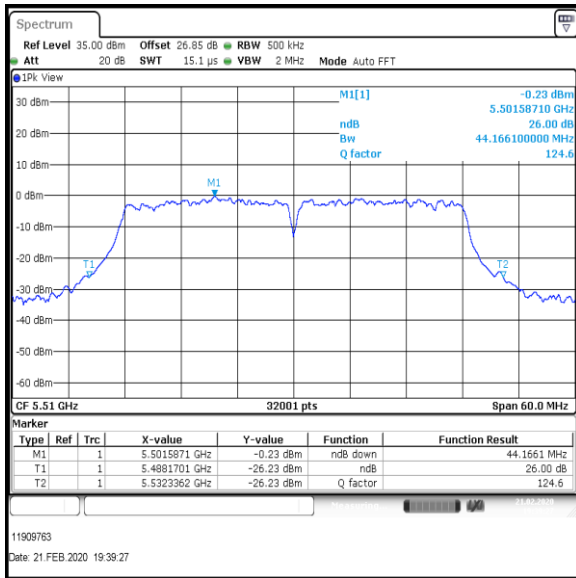

Bottom+1 Channel

Middle Channel

Top Channel

Result: Pass

Transmitter 26 dB Emission Bandwidth (continued)

Results: 802.11n / HT40 / MCS7 / MIMO / Port 1+2 / Port 1 / PWL 13 / 8 dBi Antenna

Channel	Frequency (MHz)	26dB Emission Bandwidth (MHz)
Bottom	5510	44.166
Middle	5590	44.181
Top	5670	44.989