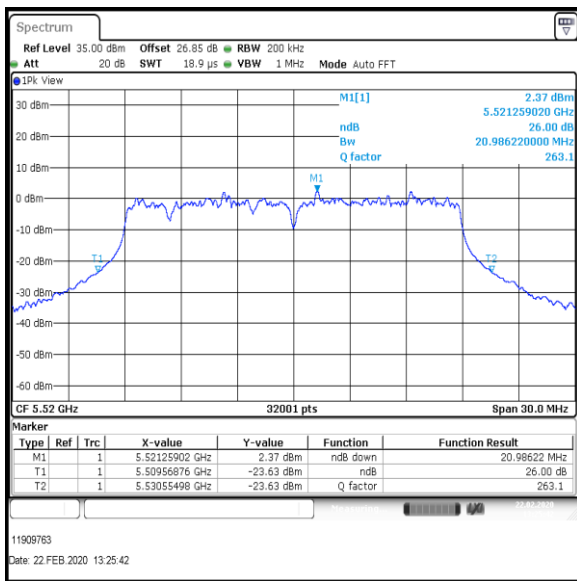

Bottom+1 Channel

Middle Channel

Top Channel

Result: Pass

Transmitter 26 dB Emission Bandwidth (continued)

Results: 802.11ac / HT20 / MCS3 / MIMO / Port 1+2+3 / Port 3 / PWL 17 / 8 dBi Antenna

Channel	Frequency (MHz)	26dB Emission Bandwidth (MHz)
Bottom+1	5520	20.986
Middle	5580	20.608
Top	5700	20.865