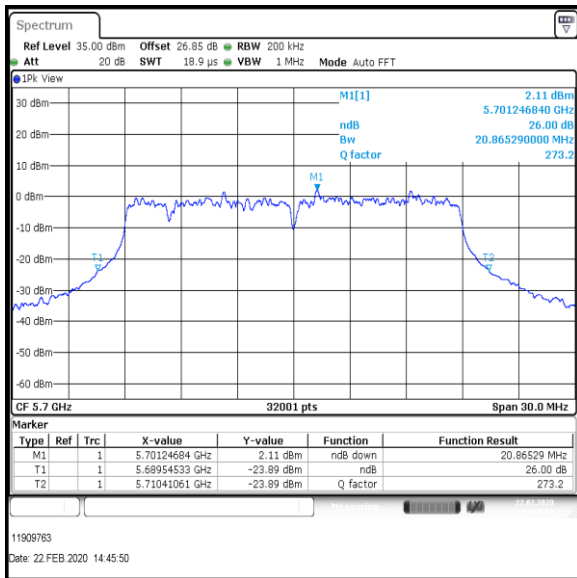

Top Channel

Result: Pass