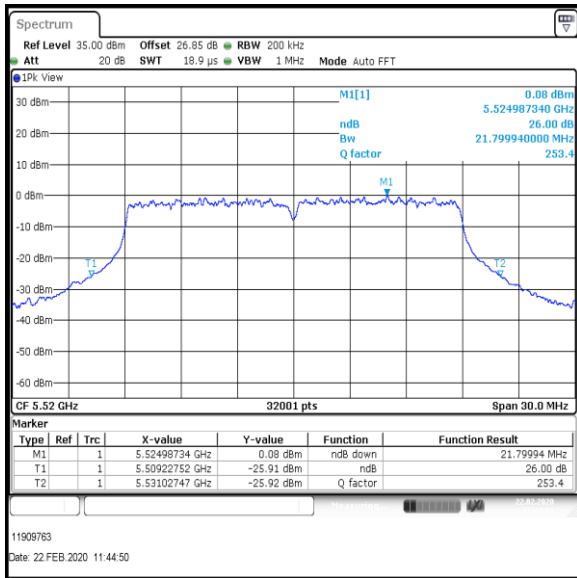

Bottom+1 Channel

Middle Channel

Top Channel

Result: Pass

Transmitter 26 dB Emission Bandwidth (continued)

Results: 802.11n / HT20 / MCS3 / MIMO / Port 1+2+3 / Port 3 / PWL 17 / 8 dBi Antenna

Channel	Frequency (MHz)	26dB Emission Bandwidth (MHz)
Bottom+1	5520	21.799
Middle	5580	21.673
Top	5700	21.584