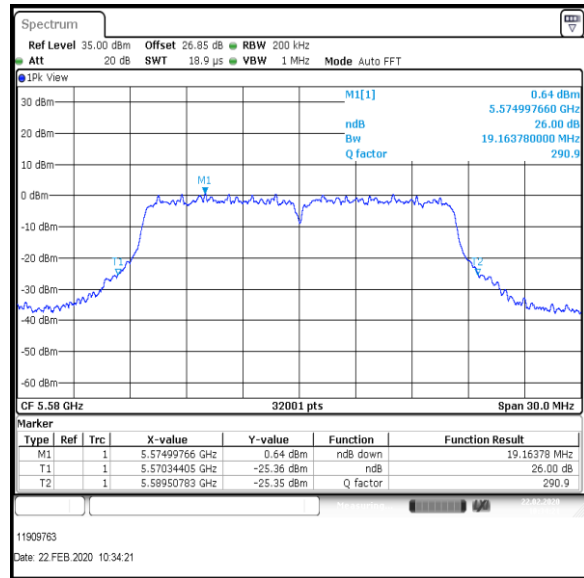

Middle Channel