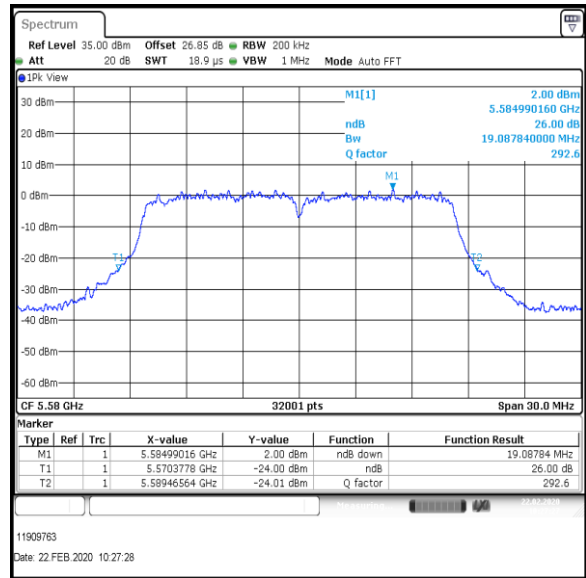

Bottom Channel

Result: Pass

Transmitter 26 dB Emission Bandwidth (continued)

Results: 802.11a / 20 MHz / 9Mbit / MIMO / Port 1+2+3 / Port 3 / PWL 14 / 8 dBi Antenna

Channel	Frequency (MHz)	26dB Emission Bandwidth (MHz)
Bottom	5500	19.612

Bottom Channel

Result: **Pass**

Transmitter 26 dB Emission Bandwidth (continued)

Results: 802.11a / 20 MHz / 9Mbit / MIMO / Port 1+2+3 / Port 1 / PWL 17 / 8 dBi Antenna

Channel	Frequency (MHz)	26dB Emission Bandwidth (MHz)
Bottom+1	5520	19.166
Middle	5580	19.088
Top	5700	19.346

Bottom+1 Channel

Middle Channel

Top Channel

Result: Pass

Transmitter 26 dB Emission Bandwidth (continued)

Results: 802.11a / 20 MHz / 9Mbit / MIMO / Port 1+2+3 / Port 2 / PWL 17 / 8 dBi Antenna

Channel	Frequency (MHz)	26dB Emission Bandwidth (MHz)
Bottom+1	5520	19.545
Middle	5580	19.457
Top	5700	19.496