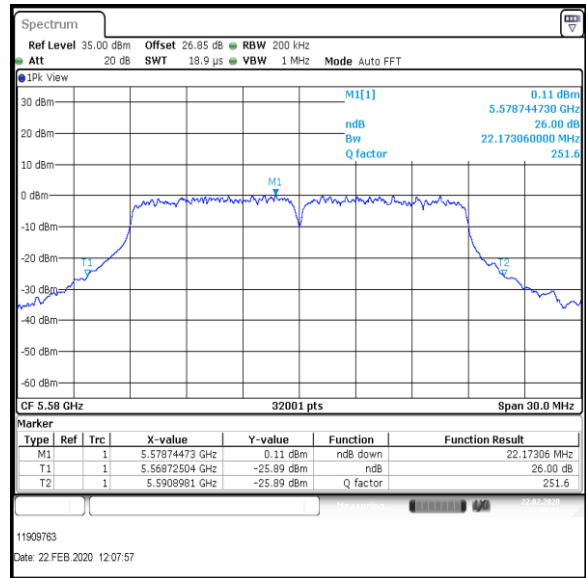

Middle Channel