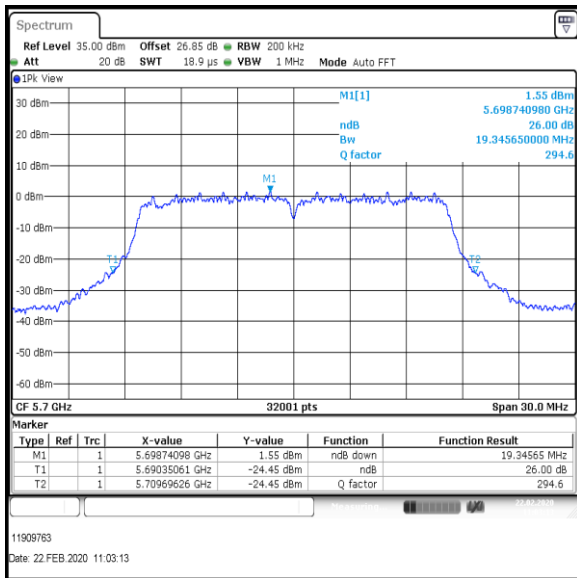

Bottom Channel

Result: Pass

Transmitter 26 dB Emission Bandwidth (continued)

Results: 802.11a / 20 MHz / 9Mbit / MIMO / Port 1+2+3 / Port 3 / PWL 14 / 8 dBi Antenna

Channel	Frequency (MHz)	26dB Emission Bandwidth (MHz)
Bottom	5500	19.612

Bottom Channel

Result: **Pass**

Transmitter 26 dB Emission Bandwidth (continued)

Results: 802.11a / 20 MHz / 9Mbit / MIMO / Port 1+2+3 / Port 1 / PWL 17 / 8 dBi Antenna

Channel	Frequency (MHz)	26dB Emission Bandwidth (MHz)
Bottom+1	5520	19.166
Middle	5580	19.088
Top	5700	19.346

Bottom+1 Channel

Middle Channel

Top Channel

Result: Pass

Transmitter 26 dB Emission Bandwidth (continued)

Results: 802.11a / 20 MHz / 9Mbit / MIMO / Port 1+2+3 / Port 2 / PWL 17 / 8 dBi Antenna

Channel	Frequency (MHz)	26dB Emission Bandwidth (MHz)
Bottom+1	5520	19.545
Middle	5580	19.457
Top	5700	19.496