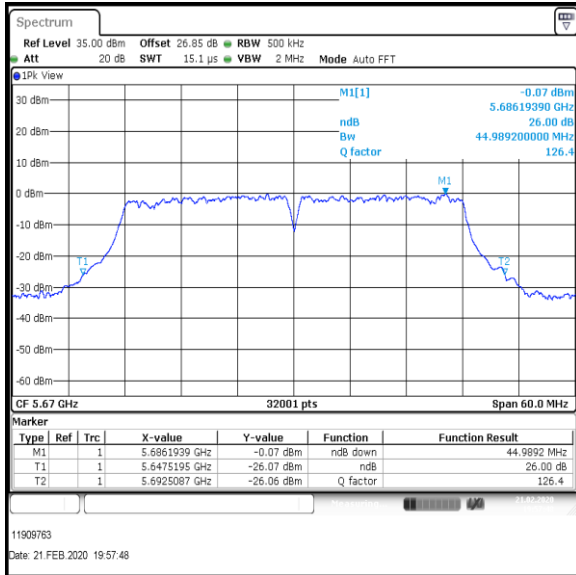

Bottom+1 Channel

Middle Channel

Top Channel

Result: Pass

Transmitter 26 dB Emission Bandwidth (continued)

Results: 802.11ac / HT20 / MCS4 / MIMO / Port 1+2 / Port 2 / PWL 19 / 8 dBi Antenna

Channel	Frequency (MHz)	26dB Emission Bandwidth (MHz)
Bottom+1	5520	21.143
Middle	5580	21.147
Top	5700	21.294

Bottom+1 Channel

Middle Channel

Top Channel

Result: Pass

Transmitter 26 dB Emission Bandwidth (continued)

Results: 802.11n / HT40 / MCS7 / MIMO / Port 1+2 / Port 1 / PWL 13 / 8 dBi Antenna

Channel	Frequency (MHz)	26dB Emission Bandwidth (MHz)
Bottom	5510	44.166
Middle	5590	44.181
Top	5670	44.989

Bottom Channel

Middle Channel

Top Channel

Result: Pass

Transmitter 26 dB Emission Bandwidth (continued)

Results: 802.11n / HT40 / MCS7 / MIMO / Port 1+2 / Port 2 / PWL 13 / 8 dBi Antenna

Channel	Frequency (MHz)	26dB Emission Bandwidth (MHz)
Bottom	5510	43.239
Middle	5590	42.879
Top	5670	43.266