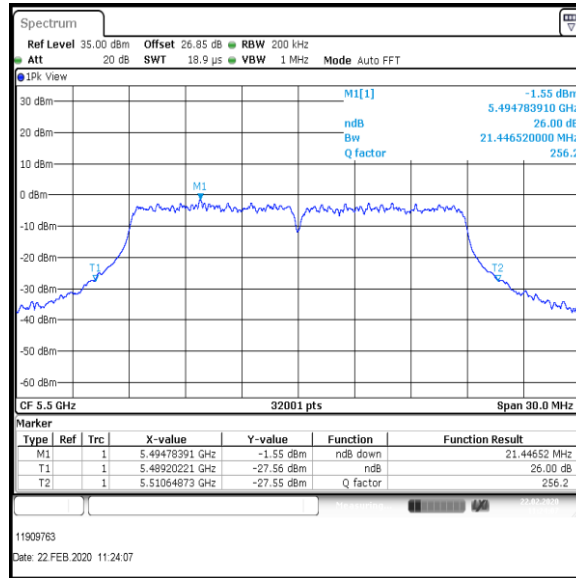

Bottom+1 Channel

Middle Channel

Top Channel

Result: Pass

Transmitter 26 dB Emission Bandwidth (continued)

Results: 802.11n / HT20 / MCS7 / MIMO / Port 1+2+3 / Port 1 / PWL 14 / 8 dBi Antenna

Channel	Frequency (MHz)	26dB Emission Bandwidth (MHz)
Bottom	5500	21.446