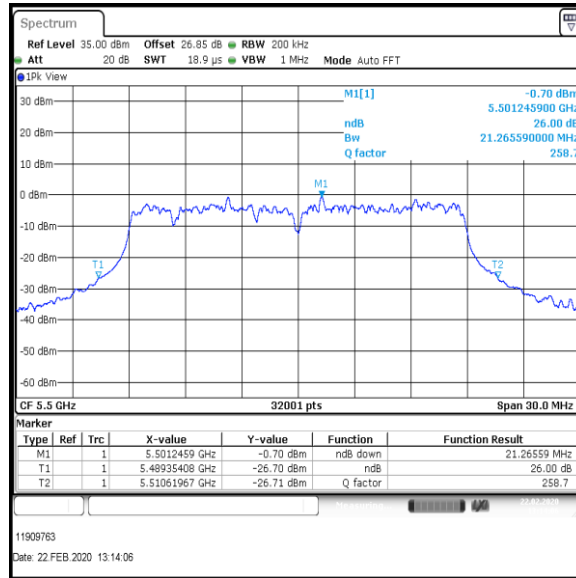

Transmitter 26 dB Emission Bandwidth (continued)

Results: 802.11ac / HT20 / MCS7 / MIMO / Port 1+2+3 / Port 3 / PWL 14 / 8 dBi Antenna

Channel	Frequency (MHz)	26dB Emission Bandwidth (MHz)
Bottom	5500	21.265

Bottom Channel

Result: **Pass**