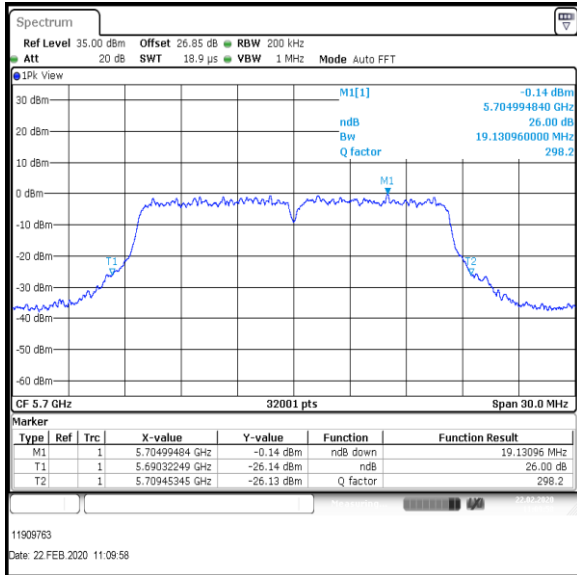

Top Channel

Result: Pass