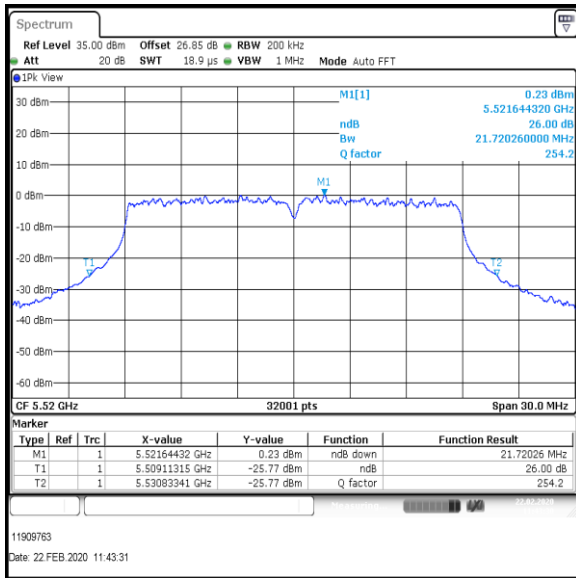

Bottom+1 Channel

Middle Channel

Top Channel

Result: Pass

Transmitter 26 dB Emission Bandwidth (continued)

Results: 802.11n / HT20 / MCS3 / MIMO / Port 1+2+3 / Port 2 / PWL 17 / 8 dBi Antenna

Channel	Frequency (MHz)	26dB Emission Bandwidth (MHz)
Bottom+1	5520	21.720
Middle	5580	22.138
Top	5700	21.974