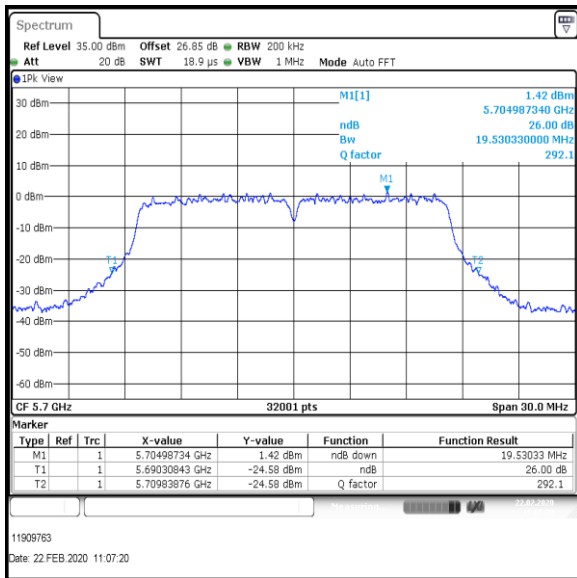

Bottom Channel

Result: **Pass**

Transmitter 26 dB Emission Bandwidth (continued)

Results: 802.11a / 20 MHz / 12Mbit / MIMO / Port 1+2+3 / Port 1 / PWL 17 / 8 dBi Antenna

Channel	Frequency (MHz)	26dB Emission Bandwidth (MHz)
Bottom+1	5520	19.469
Middle	5580	19.186
Top	5700	19.530

Bottom+1 Channel

Middle Channel

Top Channel

Result: Pass

Transmitter 26 dB Emission Bandwidth (continued)

Results: 802.11a / 20 MHz / 12Mbit / MIMO / Port 1+2+3 / Port 2 / PWL 17 / 8 dBi Antenna

Channel	Frequency (MHz)	26dB Emission Bandwidth (MHz)
Bottom+1	5520	19.089
Middle	5580	19.109
Top	5700	19.383