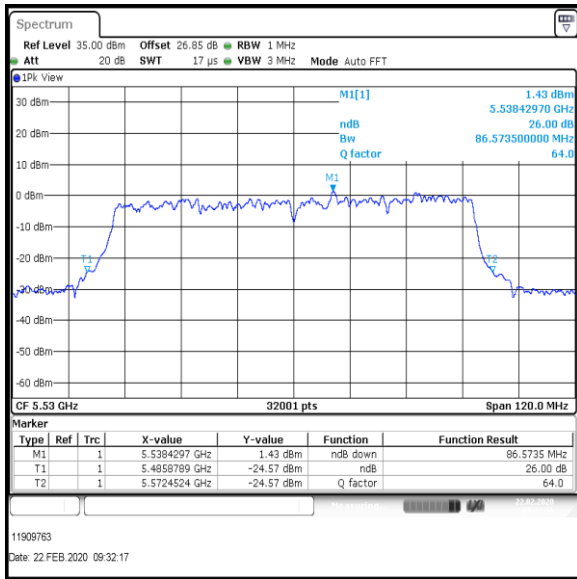

Bottom Channel

Middle Channel

Top Channel

Result: Pass

Transmitter 26 dB Emission Bandwidth (continued)

Results: 802.11ac / HT80 / MCS5 / MIMO / Port 1+2 / Port 1 / PWL 13 / 8 dBi Antenna

Channel	Frequency (MHz)	26dB Emission Bandwidth (MHz)
Bottom	5530	86.573
Top	5610	89.772

Bottom Channel

Top Channel

Result: **Pass**

Transmitter 26 dB Emission Bandwidth (continued)

Results: 802.11ac / HT80 / MCS5 / MIMO / Port 1+2 / Port 2 / PWL 13 / 8 dBi Antenna

Channel	Frequency (MHz)	26dB Emission Bandwidth (MHz)
Bottom	5530	90.777
Top	5610	90.151