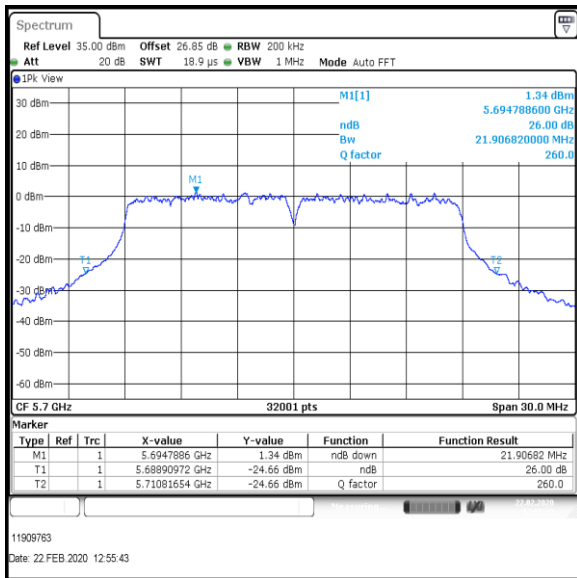

Top Channel

Result: Pass