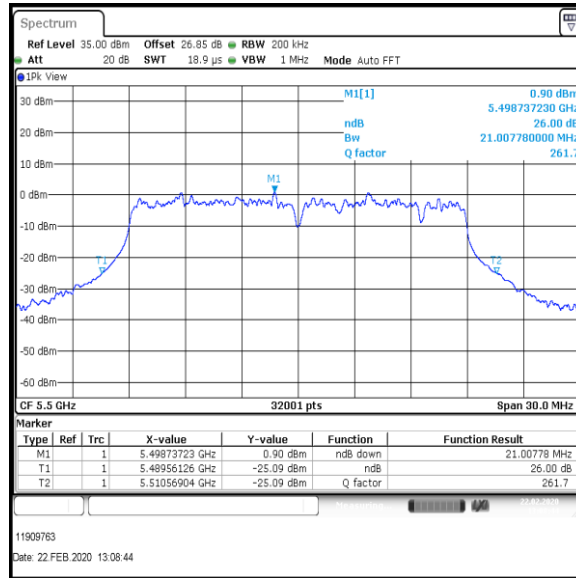

Transmitter 26 dB Emission Bandwidth (continued)

Results: 802.11ac / HT20 / MCS3 / MIMO / Port 1+2+3 / Port 2 / PWL 14 / 8 dBi Antenna

Channel	Frequency (MHz)	26dB Emission Bandwidth (MHz)
Bottom	5500	21.008

Bottom Channel

Result: Pass