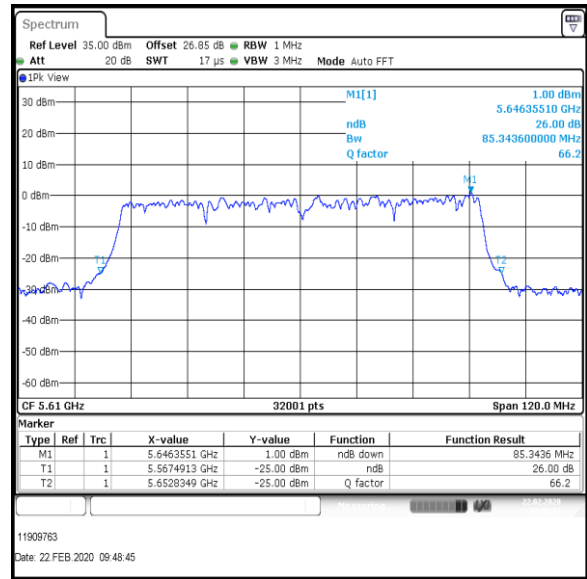

Bottom Channel

Top Channel

Result: **Pass**

Transmitter 26 dB Emission Bandwidth (continued)

Results: 802.11ac / HT80 / MCS5 / MIMO / Port 1+2 / Port 2 / PWL 13 / 8 dBi Antenna

Channel	Frequency (MHz)	26dB Emission Bandwidth (MHz)
Bottom	5530	90.777
Top	5610	90.151

Bottom Channel

Top Channel

Result: **Pass**

Transmitter 26 dB Emission Bandwidth (continued)

Results: 802.11ac / HT80 / MCS9 / MIMO / Port 1+2 / Port 1 / PWL 13 / 8 dBi Antenna

Channel	Frequency (MHz)	26dB Emission Bandwidth (MHz)
Bottom	5530	83.817
Top	5610	85.344

Bottom Channel

Top Channel

Result: **Pass**

Transmitter 26 dB Emission Bandwidth (continued)

Results: 802.11ac / HT80 / MCS9 / MIMO / Port 1+2 / Port 2 / PWL 13 / 8 dBi Antenna

Channel	Frequency (MHz)	26dB Emission Bandwidth (MHz)
Bottom	5530	88.614
Top	5610	86.450