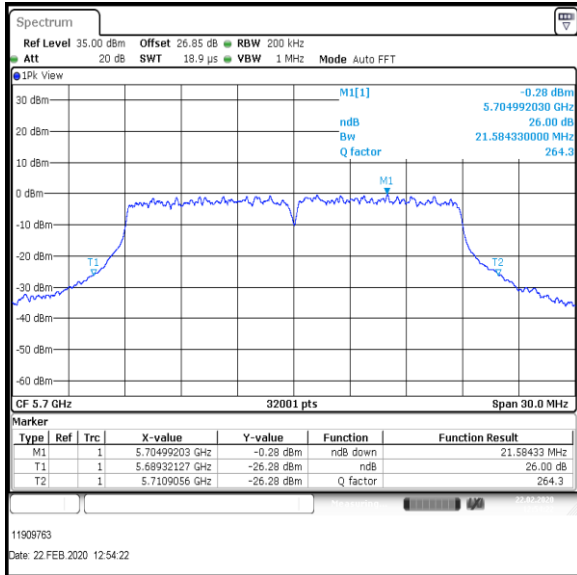

Top Channel

Result: Pass