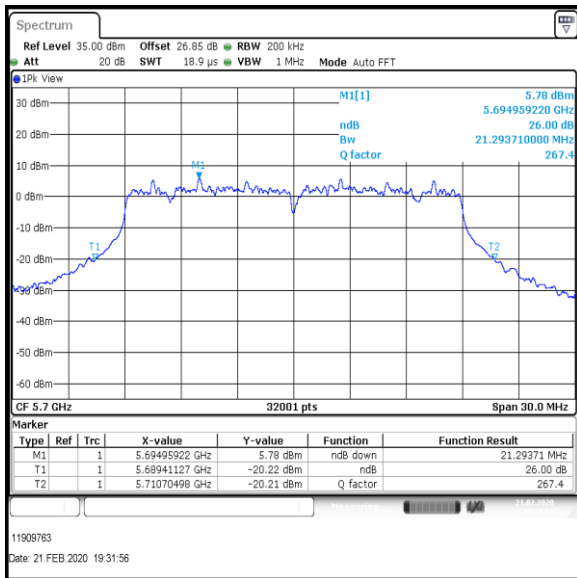

Bottom+1 Channel

Middle Channel

Top Channel

Result: Pass

Transmitter 26 dB Emission Bandwidth (continued)

Results: 802.11ac / HT20 / MCS4 / MIMO / Port 1+2 / Port 2 / PWL 19 / 8 dBi Antenna

Channel	Frequency (MHz)	26dB Emission Bandwidth (MHz)
Bottom+1	5520	21.143
Middle	5580	21.147
Top	5700	21.294

Bottom+1 Channel

Middle Channel

Top Channel

Result: Pass

Transmitter 26 dB Emission Bandwidth (continued)

Results: 802.11n / HT40 / MCS7 / MIMO / Port 1+2 / Port 1 / PWL 13 / 8 dBi Antenna

Channel	Frequency (MHz)	26dB Emission Bandwidth (MHz)
Bottom	5510	44.166
Middle	5590	44.181
Top	5670	44.989