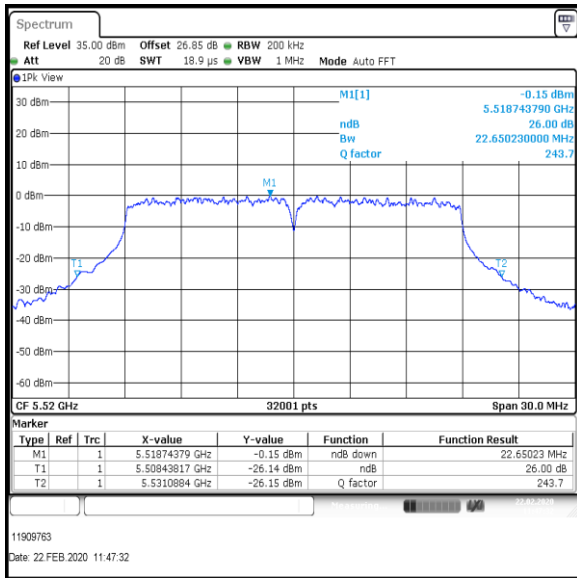

Bottom+1 Channel

Middle Channel

Top Channel

Result: Pass

Transmitter 26 dB Emission Bandwidth (continued)

Results: 802.11n / HT20 / MCS7 / MIMO / Port 1+2+3 / Port 2 / PWL 17 / 8 dBi Antenna

Channel	Frequency (MHz)	26dB Emission Bandwidth (MHz)
Bottom+1	5520	22.650
Middle	5580	22.173
Top	5700	22.043