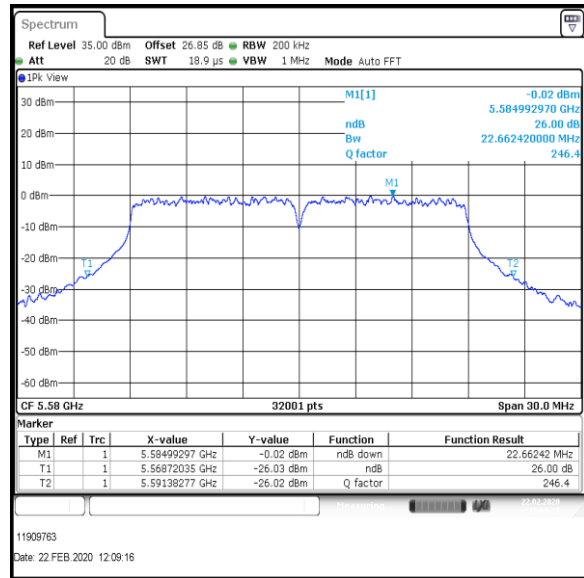

Middle Channel