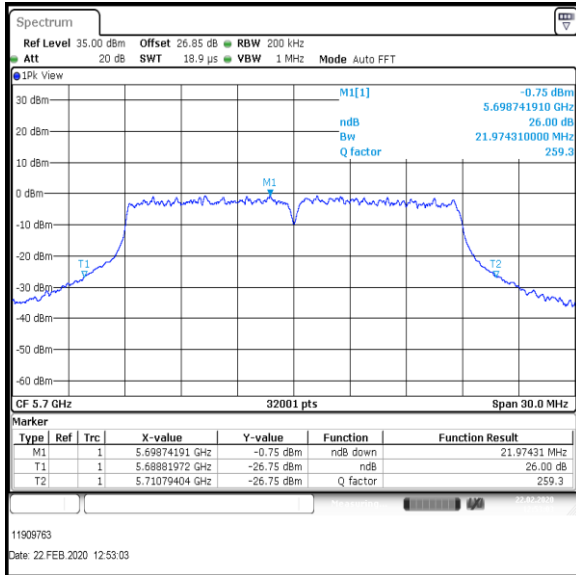

Top Channel

Result: Pass