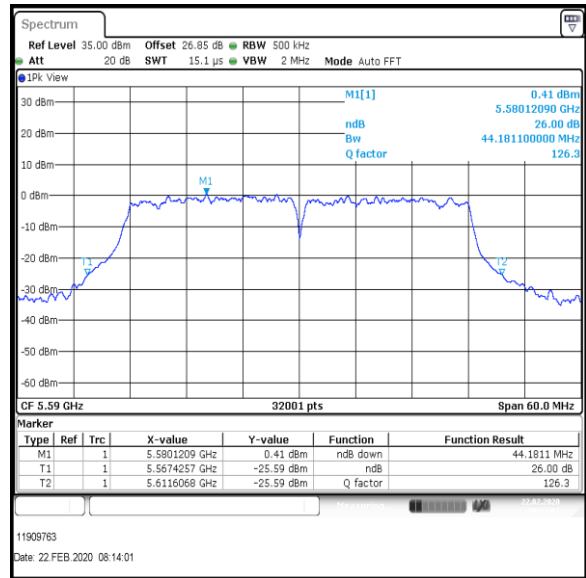

Middle Channel