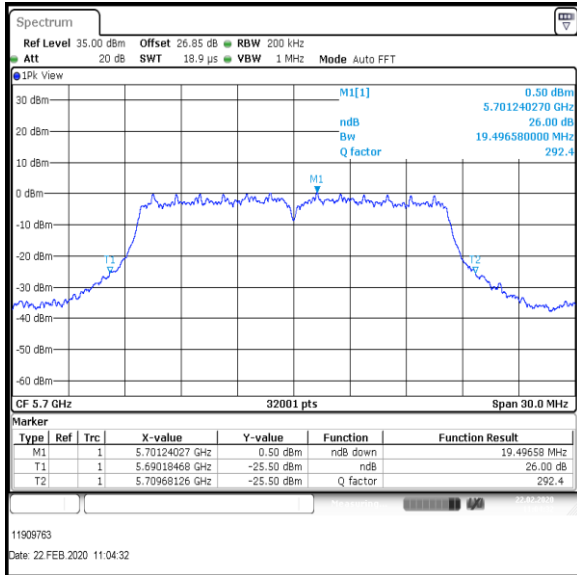

Bottom Channel

Result: **Pass**

Transmitter 26 dB Emission Bandwidth (continued)

Results: 802.11a / 20 MHz / 9Mbit / MIMO / Port 1+2+3 / Port 1 / PWL 17 / 8 dBi Antenna

Channel	Frequency (MHz)	26dB Emission Bandwidth (MHz)
Bottom+1	5520	19.166
Middle	5580	19.088
Top	5700	19.346

Bottom+1 Channel

Middle Channel

Top Channel

Result: Pass

Transmitter 26 dB Emission Bandwidth (continued)

Results: 802.11a / 20 MHz / 9Mbit / MIMO / Port 1+2+3 / Port 2 / PWL 17 / 8 dBi Antenna

Channel	Frequency (MHz)	26dB Emission Bandwidth (MHz)
Bottom+1	5520	19.545
Middle	5580	19.457
Top	5700	19.496

Bottom+1 Channel

Middle Channel

Top Channel

Result: Pass

Transmitter 26 dB Emission Bandwidth (continued)

Results: 802.11a / 20 MHz / 9Mbit / MIMO / Port 1+2+3 / Port 3 / PWL 17 / 8 dBi Antenna

Channel	Frequency (MHz)	26dB Emission Bandwidth (MHz)
Bottom+1	5520	19.702
Middle	5580	19.801
Top	5700	19.467