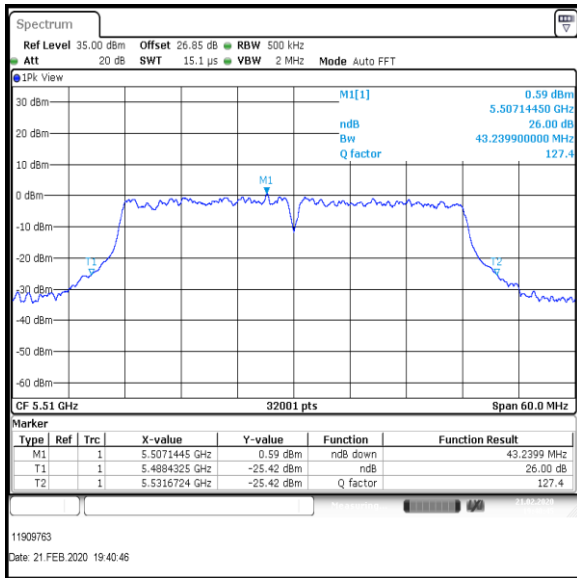

Bottom Channel

Middle Channel

Top Channel

Result: Pass

Transmitter 26 dB Emission Bandwidth (continued)

Results: 802.11n / HT40 / MCS7 / MIMO / Port 1+2 / Port 2 / PWL 13 / 8 dBi Antenna

Channel	Frequency (MHz)	26dB Emission Bandwidth (MHz)
Bottom	5510	43.239
Middle	5590	42.879
Top	5670	43.266

Bottom Channel

Middle Channel

Top Channel

Result: Pass

Transmitter 26 dB Emission Bandwidth (continued)

Results: 802.11ac / HT40 / MCS7 / MIMO / Port 1+2 / Port 1 / PWL 13 / 8 dBi Antenna

Channel	Frequency (MHz)	26dB Emission Bandwidth (MHz)
Bottom	5510	44.209
Middle	5590	44.235
Top	5670	42.527