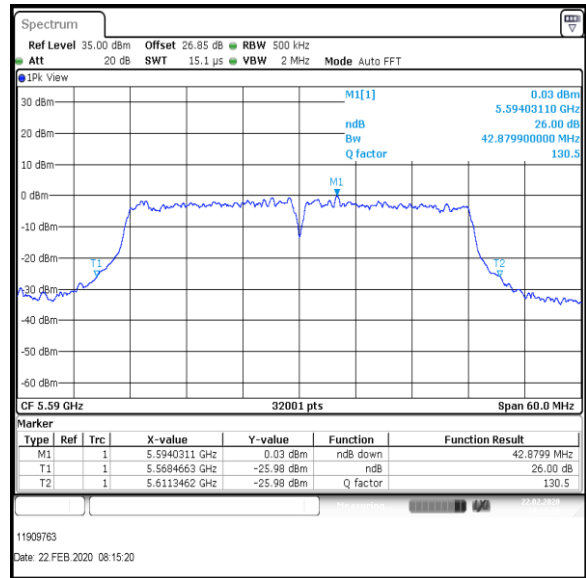

Bottom Channel

Middle Channel

Top Channel

Result: Pass

Transmitter 26 dB Emission Bandwidth (continued)

Results: 802.11n / HT40 / MCS7 / MIMO / Port 1+2 / Port 2 / PWL 13 / 8 dBi Antenna

Channel	Frequency (MHz)	26dB Emission Bandwidth (MHz)
Bottom	5510	43.239
Middle	5590	42.879
Top	5670	43.266

Bottom Channel

Middle Channel

Top Channel

Result: Pass

Transmitter 26 dB Emission Bandwidth (continued)

Results: 802.11ac / HT40 / MCS7 / MIMO / Port 1+2 / Port 1 / PWL 13 / 8 dBi Antenna

Channel	Frequency (MHz)	26dB Emission Bandwidth (MHz)
Bottom	5510	44.209
Middle	5590	44.235
Top	5670	42.527