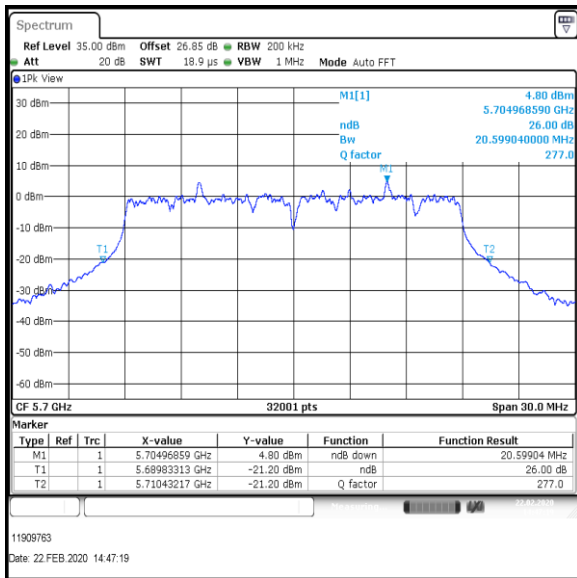

Top Channel

Result: Pass