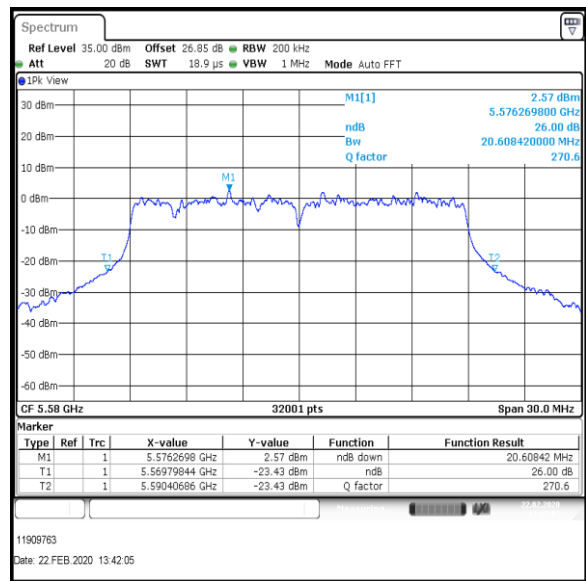

Middle Channel