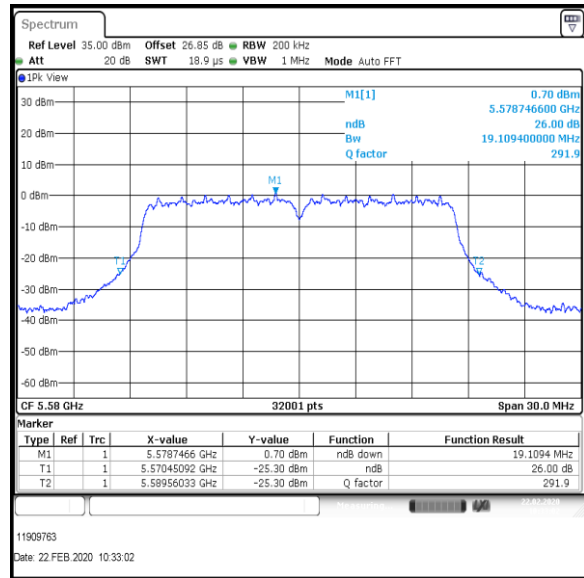

Bottom+1 Channel

Middle Channel

Top Channel

Result: Pass

Transmitter 26 dB Emission Bandwidth (continued)

Results: 802.11a / 20 MHz / 12Mbit / MIMO / Port 1+2+3 / Port 2 / PWL 17 / 8 dBi Antenna

Channel	Frequency (MHz)	26dB Emission Bandwidth (MHz)
Bottom+1	5520	19.089
Middle	5580	19.109
Top	5700	19.383

Bottom+1 Channel

Middle Channel

Top Channel

Result: Pass

Transmitter 26 dB Emission Bandwidth (continued)

Results: 802.11a / 20 MHz / 12Mbit / MIMO / Port 1+2+3 / Port 3 / PWL 17 / 8 dBi Antenna

Channel	Frequency (MHz)	26dB Emission Bandwidth (MHz)
Bottom+1	5520	19.181
Middle	5580	19.164
Top	5700	19.131