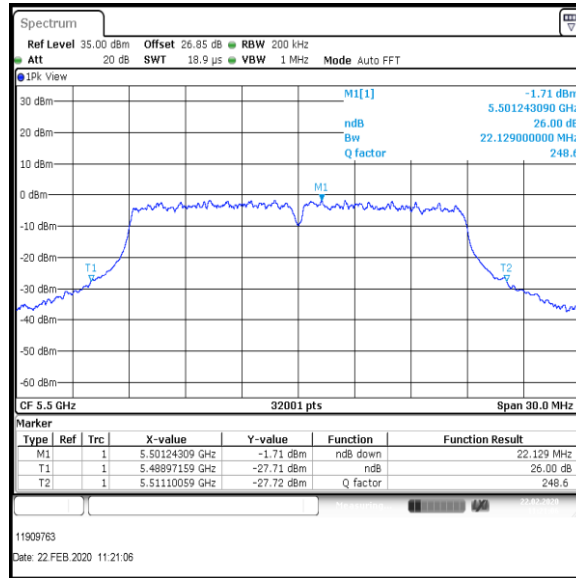

Transmitter 26 dB Emission Bandwidth (continued)

Results: 802.11n / HT20 / MCS3 / MIMO / Port 1+2+3 / Port 2 / PWL 14 / 8 dBi Antenna

Channel	Frequency (MHz)	26dB Emission Bandwidth (MHz)
Bottom	5500	22.129

Bottom Channel

Result: **Pass**