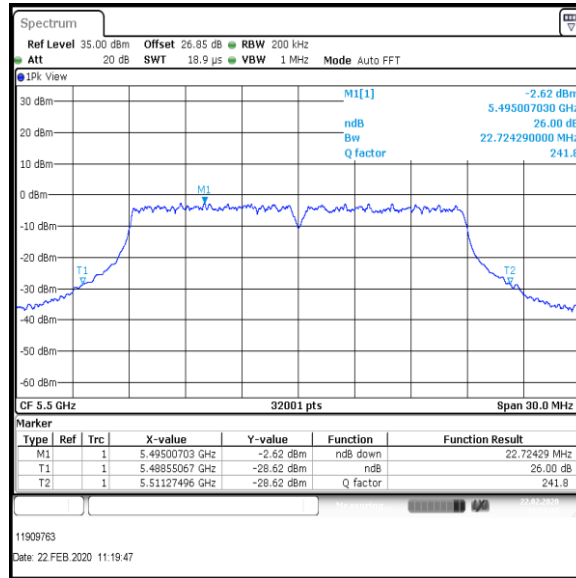

Bottom+1 Channel

Middle Channel

Top Channel

Result: Pass

Transmitter 26 dB Emission Bandwidth (continued)

Results: 802.11a / 20 MHz / 12Mbit / MIMO / Port 1+2+3 / Port 3 / PWL 17 / 8 dBi Antenna

Channel	Frequency (MHz)	26dB Emission Bandwidth (MHz)
Bottom+1	5520	19.181
Middle	5580	19.164
Top	5700	19.131

Bottom+1 Channel

Middle Channel

Top Channel

Result: Pass

Transmitter 26 dB Emission Bandwidth (continued)

Results: 802.11n / HT20 / MCS3 / MIMO / Port 1+2+3 / Port 1 / PWL 14 / 8 dBi Antenna

Channel	Frequency (MHz)	26dB Emission Bandwidth (MHz)
Bottom	5500	22.725