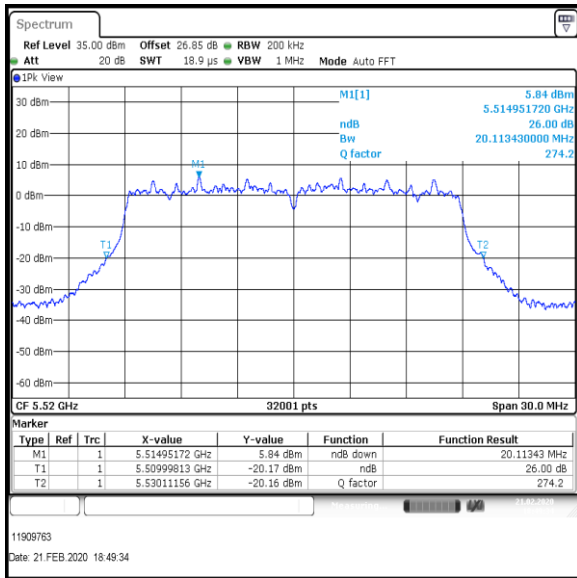

Transmitter 26 dB Emission Bandwidth (continued)

Results: 802.11ac / HT20 / MCS0 / MIMO / Port 1+2 / Port 2 / PWL 19 / 8 dBi Antenna

Channel	Frequency (MHz)	26dB Emission Bandwidth (MHz)
Bottom+1	5520	20.113
Middle	5580	19.924
Top	5700	19.865

Bottom+1 Channel

Middle Channel

Top Channel

Result: Pass

Transmitter 26 dB Emission Bandwidth (continued)

Results: 802.11ac / HT20 / MCS4 / MIMO / Port 1+2 / Port 1 / PWL 13 / 8 dBi Antenna

Channel	Frequency (MHz)	26dB Emission Bandwidth (MHz)
Bottom	5500	21.738