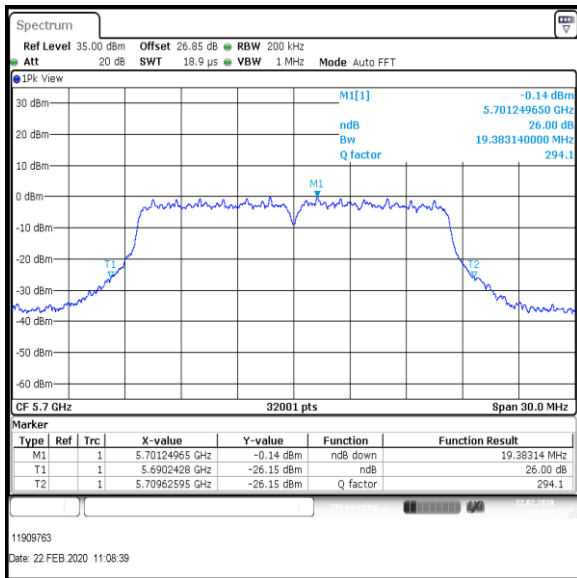

Bottom Channel

Result: **Pass**

Transmitter 26 dB Emission Bandwidth (continued)

Results: 802.11a / 20 MHz / 12Mbit / MIMO / Port 1+2+3 / Port 1 / PWL 17 / 8 dBi Antenna

Channel	Frequency (MHz)	26dB Emission Bandwidth (MHz)
Bottom+1	5520	19.469
Middle	5580	19.186
Top	5700	19.530

Bottom+1 Channel

Middle Channel

Top Channel

Result: Pass

Transmitter 26 dB Emission Bandwidth (continued)

Results: 802.11a / 20 MHz / 12Mbit / MIMO / Port 1+2+3 / Port 2 / PWL 17 / 8 dBi Antenna

Channel	Frequency (MHz)	26dB Emission Bandwidth (MHz)
Bottom+1	5520	19.089
Middle	5580	19.109
Top	5700	19.383

Bottom+1 Channel

Middle Channel

Top Channel

Result: Pass

Transmitter 26 dB Emission Bandwidth (continued)

Results: 802.11a / 20 MHz / 12Mbit / MIMO / Port 1+2+3 / Port 3 / PWL 17 / 8 dBi Antenna

Channel	Frequency (MHz)	26dB Emission Bandwidth (MHz)
Bottom+1	5520	19.181
Middle	5580	19.164
Top	5700	19.131