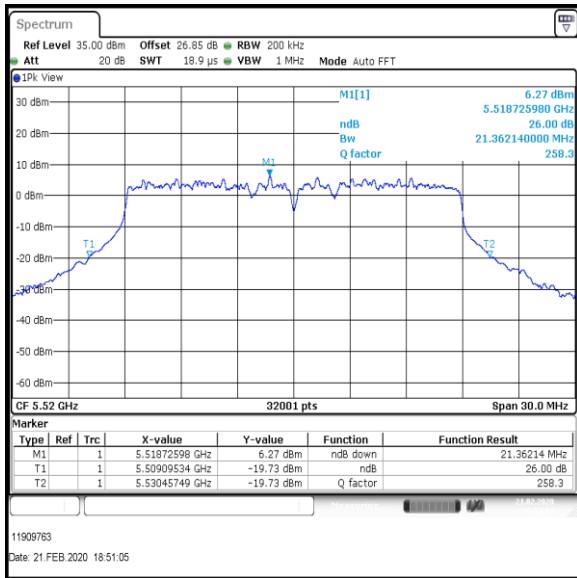

Bottom Channel

Result: Pass

Transmitter 26 dB Emission Bandwidth (continued)

Results: 802.11ac / HT20 / MCS4 / MIMO / Port 1+2 / Port 2 / PWL 13 / 8 dBi Antenna

Channel	Frequency (MHz)	26dB Emission Bandwidth (MHz)
Bottom	5500	20.938

Bottom Channel

Result: **Pass**

Transmitter 26 dB Emission Bandwidth (continued)

Results: 802.11ac / HT20 / MCS4 / MIMO / Port 1+2 / Port 1 / PWL 19 / 8 dBi Antenna

Channel	Frequency (MHz)	26dB Emission Bandwidth (MHz)
Bottom+1	5520	21.362
Middle	5580	21.467
Top	5700	21.897