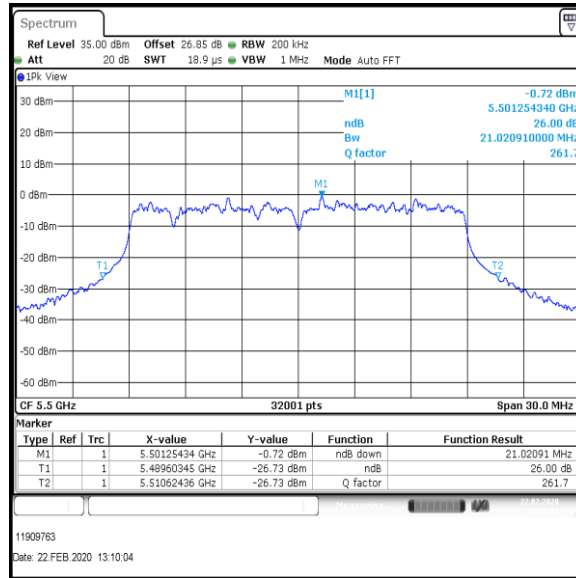

Transmitter 26 dB Emission Bandwidth (continued)

Results: 802.11ac / HT20 / MCS3 / MIMO / Port 1+2+3 / Port 3 / PWL 14 / 8 dBi Antenna

Channel	Frequency (MHz)	26dB Emission Bandwidth (MHz)
Bottom	5500	21.021

Bottom Channel

Result: Pass