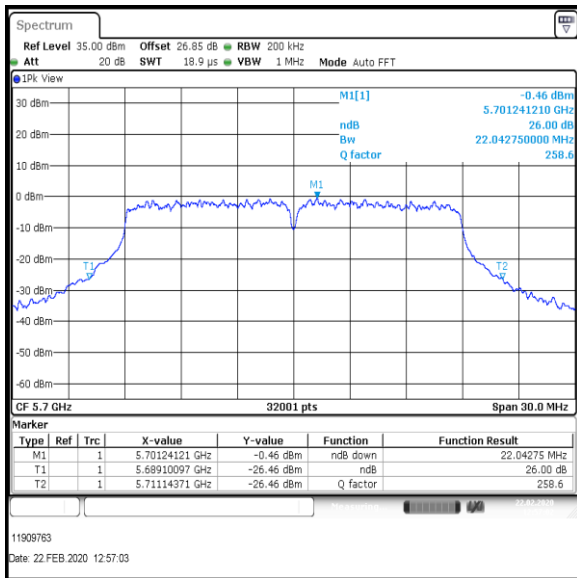

Top Channel

Result: Pass