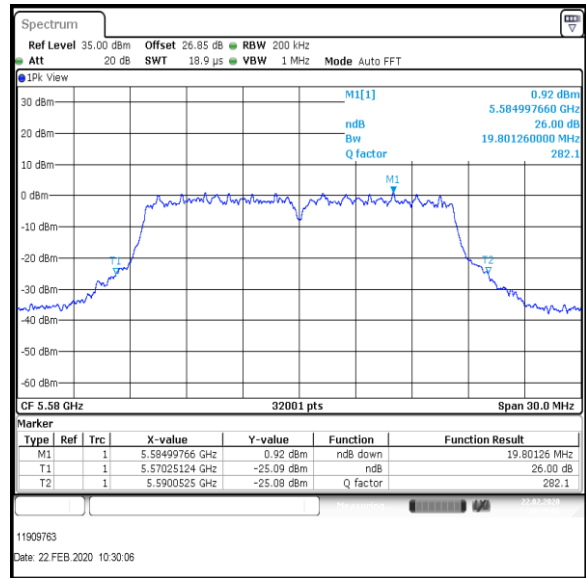

Bottom+1 Channel

Middle Channel

Top Channel

Result: Pass

Transmitter 26 dB Emission Bandwidth (continued)

Results: 802.11a / 20 MHz / 9Mbit / MIMO / Port 1+2+3 / Port 2 / PWL 17 / 8 dBi Antenna

Channel	Frequency (MHz)	26dB Emission Bandwidth (MHz)
Bottom+1	5520	19.545
Middle	5580	19.457
Top	5700	19.496

Bottom+1 Channel

Middle Channel

Top Channel

Result: Pass

Transmitter 26 dB Emission Bandwidth (continued)

Results: 802.11a / 20 MHz / 9Mbit / MIMO / Port 1+2+3 / Port 3 / PWL 17 / 8 dBi Antenna

Channel	Frequency (MHz)	26dB Emission Bandwidth (MHz)
Bottom+1	5520	19.702
Middle	5580	19.801
Top	5700	19.467

Bottom+1 Channel

Middle Channel

Top Channel

Result: Pass

Transmitter 26 dB Emission Bandwidth (continued)

Results: 802.11a / 20 MHz / 12Mbit / MIMO / Port 1+2+3 / Port 1 / PWL 14 / 8 dBi Antenna

Channel	Frequency (MHz)	26dB Emission Bandwidth (MHz)
Bottom	5500	19.481