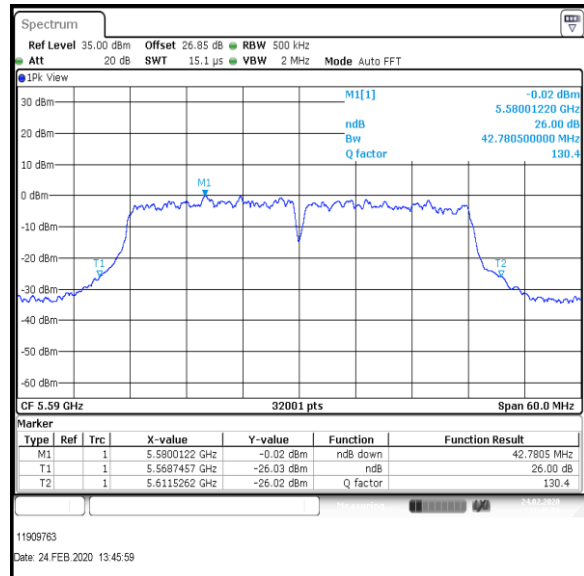

Bottom Channel

Middle Channel

Top Channel

Result: Pass

Transmitter 26 dB Emission Bandwidth (continued)

Results: 802.11ac / HT40 / MCS7 / MIMO / Port 1+2 / Port 1 / PWL 13 / 8 dBi Antenna

Channel	Frequency (MHz)	26dB Emission Bandwidth (MHz)
Bottom	5510	44.209
Middle	5590	44.235
Top	5670	42.527

Bottom Channel

Middle Channel

Top Channel

Result: Pass

Transmitter 26 dB Emission Bandwidth (continued)

Results: 802.11ac / HT40 / MCS7 / MIMO / Port 1+2 / Port 2 / PWL 13 / 8 dBi Antenna

Channel	Frequency (MHz)	26dB Emission Bandwidth (MHz)
Bottom	5510	42.482
Middle	5590	42.78
Top	5670	42.634

Bottom Channel

Middle Channel

Top Channel

Result: Pass

Transmitter 26 dB Emission Bandwidth (continued)

Results: 802.11ac / HT80 / MCS5 / MIMO / Port 1+2 / Port 1 / PWL 13 / 8 dBi Antenna

Channel	Frequency (MHz)	26dB Emission Bandwidth (MHz)
Bottom	5530	86.573
Top	5610	89.772

Bottom Channel

Top Channel

Result: **Pass**

Transmitter 26 dB Emission Bandwidth (continued)

Results: 802.11ac / HT80 / MCS5 / MIMO / Port 1+2 / Port 2 / PWL 13 / 8 dBi Antenna

Channel	Frequency (MHz)	26dB Emission Bandwidth (MHz)
Bottom	5530	90.777
Top	5610	90.151