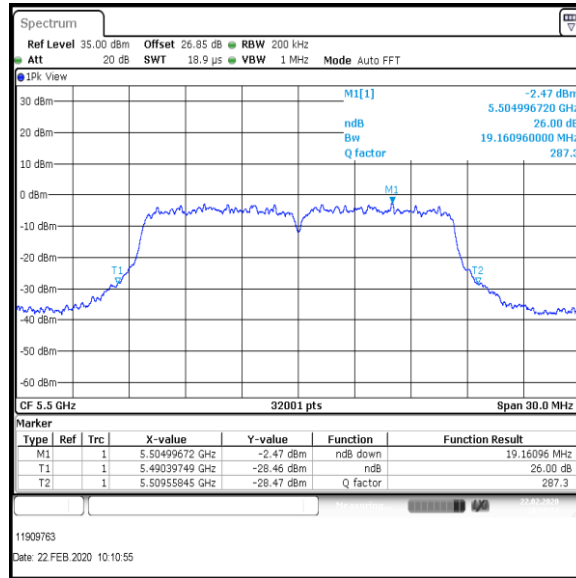

Bottom+1 Channel

Middle Channel

Top Channel

Result: Pass

Transmitter 26 dB Emission Bandwidth (continued)

Results: 802.11a / 20 MHz / 12Mbit / MIMO / Port 1+2+3 / Port 1 / PWL 14 / 8 dBi Antenna

Channel	Frequency (MHz)	26dB Emission Bandwidth (MHz)
Bottom	5500	19.481

Bottom Channel

Result: **Pass**

Transmitter 26 dB Emission Bandwidth (continued)

Results: 802.11a / 20 MHz / 12Mbit / MIMO / Port 1+2+3 / Port 2 / PWL 14 / 8 dBi Antenna

Channel	Frequency (MHz)	26dB Emission Bandwidth (MHz)
Bottom	5500	19.260

Bottom Channel

Result: **Pass**

Transmitter 26 dB Emission Bandwidth (continued)

Results: 802.11a / 20 MHz / 12Mbit / MIMO / Port 1+2+3 / Port 3 / PWL 14 / 8 dBi Antenna

Channel	Frequency (MHz)	26dB Emission Bandwidth (MHz)
Bottom	5500	19.161