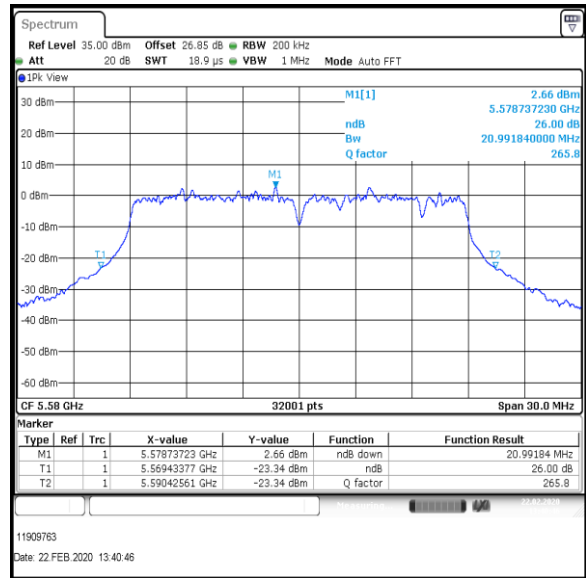

Middle Channel