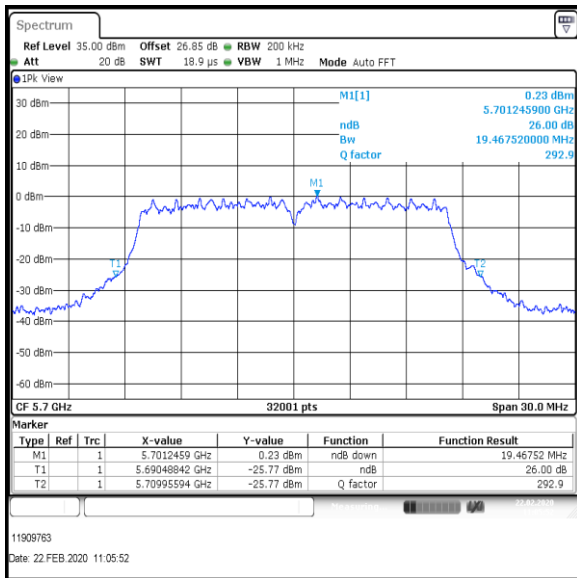

Bottom+1 Channel

Middle Channel

Top Channel

Result: Pass

Transmitter 26 dB Emission Bandwidth (continued)

Results: 802.11a / 20 MHz / 9Mbit / MIMO / Port 1+2+3 / Port 2 / PWL 17 / 8 dBi Antenna

Channel	Frequency (MHz)	26dB Emission Bandwidth (MHz)
Bottom+1	5520	19.545
Middle	5580	19.457
Top	5700	19.496

Bottom+1 Channel

Middle Channel

Top Channel

Result: Pass

Transmitter 26 dB Emission Bandwidth (continued)

Results: 802.11a / 20 MHz / 9Mbit / MIMO / Port 1+2+3 / Port 3 / PWL 17 / 8 dBi Antenna

Channel	Frequency (MHz)	26dB Emission Bandwidth (MHz)
Bottom+1	5520	19.702
Middle	5580	19.801
Top	5700	19.467

Bottom+1 Channel

Middle Channel

Top Channel

Result: Pass

Transmitter 26 dB Emission Bandwidth (continued)

Results: 802.11a / 20 MHz / 12Mbit / MIMO / Port 1+2+3 / Port 1 / PWL 14 / 8 dBi Antenna

Channel	Frequency (MHz)	26dB Emission Bandwidth (MHz)
Bottom	5500	19.481