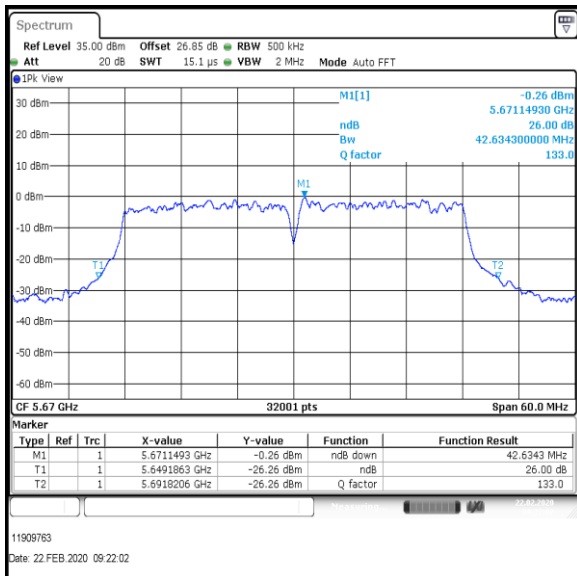

Bottom Channel

Middle Channel

Top Channel

Result: Pass

Transmitter 26 dB Emission Bandwidth (continued)

Results: 802.11ac / HT40 / MCS7 / MIMO / Port 1+2 / Port 1 / PWL 13 / 8 dBi Antenna

Channel	Frequency (MHz)	26dB Emission Bandwidth (MHz)
Bottom	5510	44.209
Middle	5590	44.235
Top	5670	42.527

Bottom Channel

Middle Channel

Top Channel

Result: Pass

Transmitter 26 dB Emission Bandwidth (continued)

Results: 802.11ac / HT40 / MCS7 / MIMO / Port 1+2 / Port 2 / PWL 13 / 8 dBi Antenna

Channel	Frequency (MHz)	26dB Emission Bandwidth (MHz)
Bottom	5510	42.482
Middle	5590	42.78
Top	5670	42.634

Bottom Channel

Middle Channel

Top Channel

Result: Pass

Transmitter 26 dB Emission Bandwidth (continued)

Results: 802.11ac / HT80 / MCS5 / MIMO / Port 1+2 / Port 1 / PWL 13 / 8 dBi Antenna

Channel	Frequency (MHz)	26dB Emission Bandwidth (MHz)
Bottom	5530	86.573
Top	5610	89.772

Bottom Channel

Top Channel

Result: **Pass**

Transmitter 26 dB Emission Bandwidth (continued)

Results: 802.11ac / HT80 / MCS5 / MIMO / Port 1+2 / Port 2 / PWL 13 / 8 dBi Antenna

Channel	Frequency (MHz)	26dB Emission Bandwidth (MHz)
Bottom	5530	90.777
Top	5610	90.151