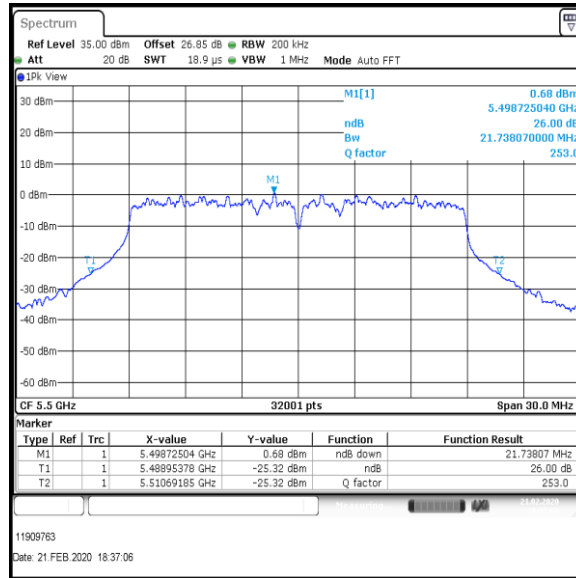

Bottom+1 Channel

Middle Channel

Top Channel

Result: Pass

Transmitter 26 dB Emission Bandwidth (continued)

Results: 802.11ac / HT20 / MCS4 / MIMO / Port 1+2 / Port 1 / PWL 13 / 8 dBi Antenna

Channel	Frequency (MHz)	26dB Emission Bandwidth (MHz)
Bottom	5500	21.738

Bottom Channel

Result: Pass

Transmitter 26 dB Emission Bandwidth (continued)

Results: 802.11ac / HT20 / MCS4 / MIMO / Port 1+2 / Port 2 / PWL 13 / 8 dBi Antenna

Channel	Frequency (MHz)	26dB Emission Bandwidth (MHz)
Bottom	5500	20.938