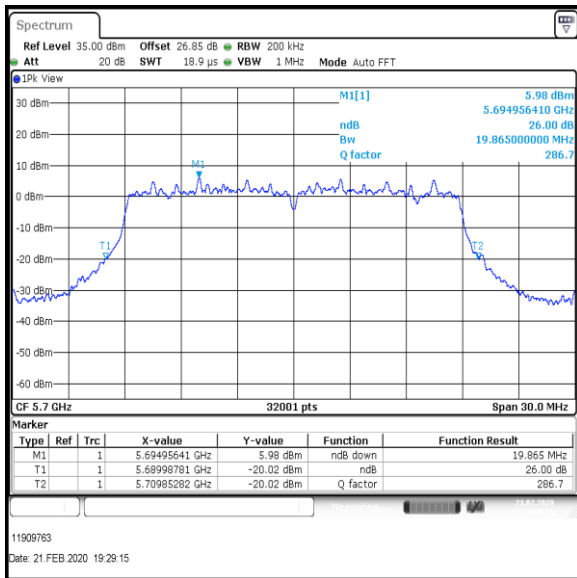

Transmitter 26 dB Emission Bandwidth (continued)

Results: 802.11ac / HT20 / MCS0 / MIMO / Port 1+2 / Port 2 / PWL 19 / 8 dBi Antenna

Channel	Frequency (MHz)	26dB Emission Bandwidth (MHz)
Bottom+1	5520	20.113
Middle	5580	19.924
Top	5700	19.865

Bottom+1 Channel

Middle Channel

Top Channel

Result: Pass

Transmitter 26 dB Emission Bandwidth (continued)

Results: 802.11ac / HT20 / MCS4 / MIMO / Port 1+2 / Port 1 / PWL 13 / 8 dBi Antenna

Channel	Frequency (MHz)	26dB Emission Bandwidth (MHz)
Bottom	5500	21.738