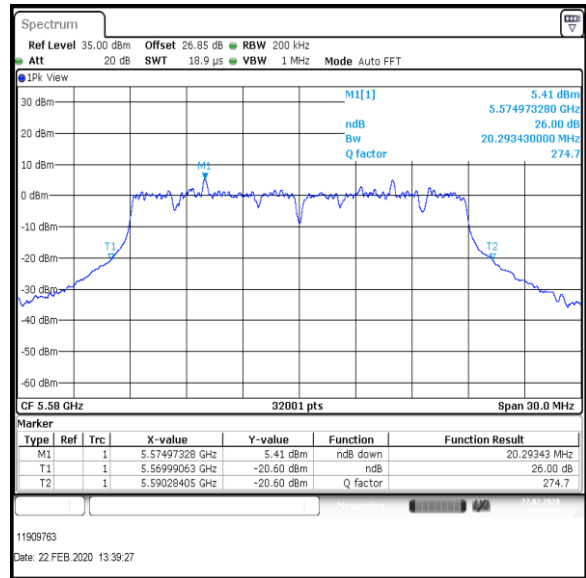

Middle Channel