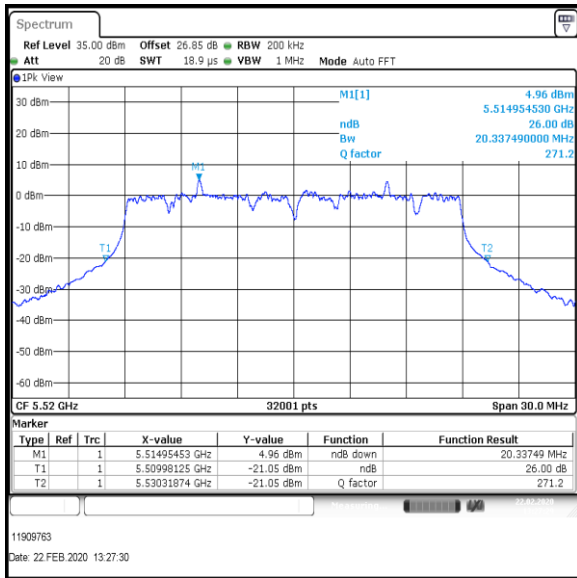

Transmitter 26 dB Emission Bandwidth (continued)

Results: 802.11ac / HT20 / MCS7 / MIMO / Port 1+2+3 / Port 1 / PWL 17 / 8 dBi Antenna

Channel	Frequency (MHz)	26dB Emission Bandwidth (MHz)
Bottom+1	5520	20.337
Middle	5580	20.292
Top	5700	20.599

Bottom+1 Channel