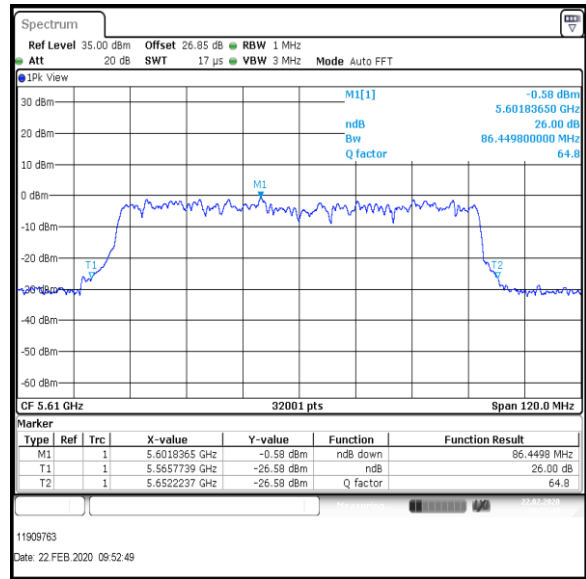

Bottom Channel

Top Channel

Result: **Pass**

Transmitter 26 dB Emission Bandwidth (continued)

Results: 802.11ac / HT80 / MCS9 / MIMO / Port 1+2 / Port 1 / PWL 13 / 8 dBi Antenna

Channel	Frequency (MHz)	26dB Emission Bandwidth (MHz)
Bottom	5530	83.817
Top	5610	85.344

Bottom Channel

Top Channel

Result: **Pass**

Transmitter 26 dB Emission Bandwidth (continued)

Results: 802.11ac / HT80 / MCS9 / MIMO / Port 1+2 / Port 2 / PWL 13 / 8 dBi Antenna

Channel	Frequency (MHz)	26dB Emission Bandwidth (MHz)
Bottom	5530	88.614
Top	5610	86.450

Bottom Channel

Top Channel

Result: **Pass**

Transmitter 26 dB Emission Bandwidth (continued)

Results: 802.11a / 20 MHz / 9Mbit / MIMO / Port 1+2+3 / Port 1 / PWL 14 / 8 dBi Antenna

Channel	Frequency (MHz)	26dB Emission Bandwidth (MHz)
Bottom	5500	19.369