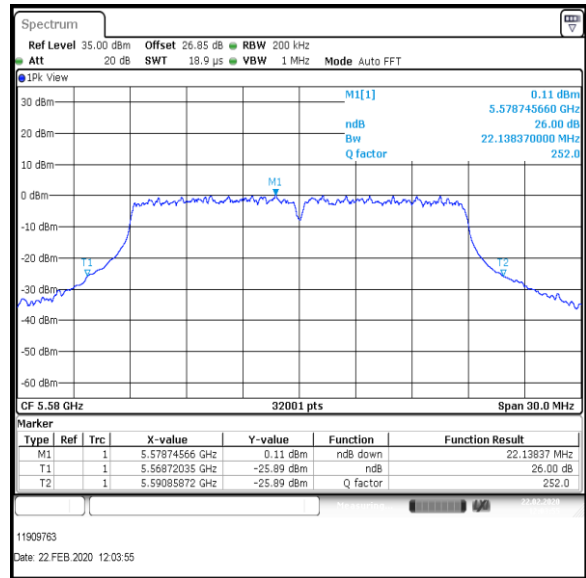

Middle Channel