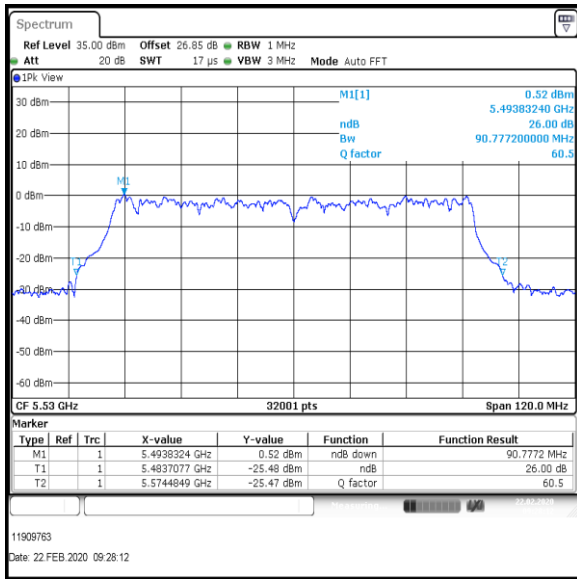

Bottom Channel

Middle Channel

Top Channel

Result: Pass

Transmitter 26 dB Emission Bandwidth (continued)

Results: 802.11ac / HT80 / MCS5 / MIMO / Port 1+2 / Port 1 / PWL 13 / 8 dBi Antenna

Channel	Frequency (MHz)	26dB Emission Bandwidth (MHz)
Bottom	5530	86.573
Top	5610	89.772

Bottom Channel

Top Channel

Result: **Pass**

Transmitter 26 dB Emission Bandwidth (continued)

Results: 802.11ac / HT80 / MCS5 / MIMO / Port 1+2 / Port 2 / PWL 13 / 8 dBi Antenna

Channel	Frequency (MHz)	26dB Emission Bandwidth (MHz)
Bottom	5530	90.777
Top	5610	90.151

Bottom Channel

Top Channel

Result: **Pass**

Transmitter 26 dB Emission Bandwidth (continued)

Results: 802.11ac / HT80 / MCS9 / MIMO / Port 1+2 / Port 1 / PWL 13 / 8 dBi Antenna

Channel	Frequency (MHz)	26dB Emission Bandwidth (MHz)
Bottom	5530	83.817
Top	5610	85.344