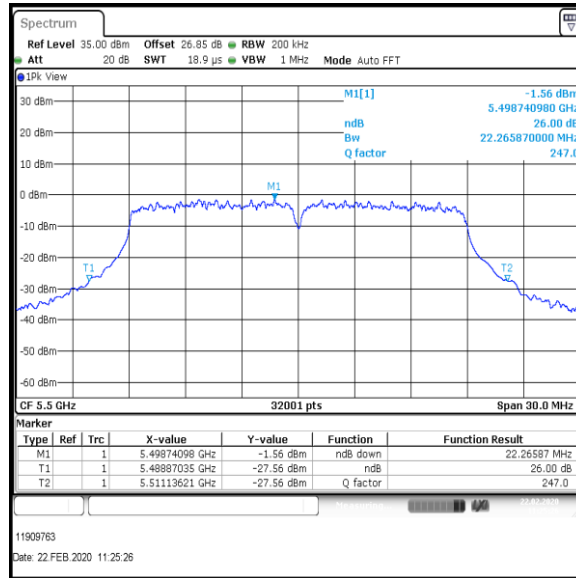

Transmitter 26 dB Emission Bandwidth (continued)

Results: 802.11n / HT20 / MCS7 / MIMO / Port 1+2+3 / Port 2 / PWL 14 / 8 dBi Antenna

Channel	Frequency (MHz)	26dB Emission Bandwidth (MHz)
Bottom	5500	22.265

Bottom Channel

Result: **Pass**