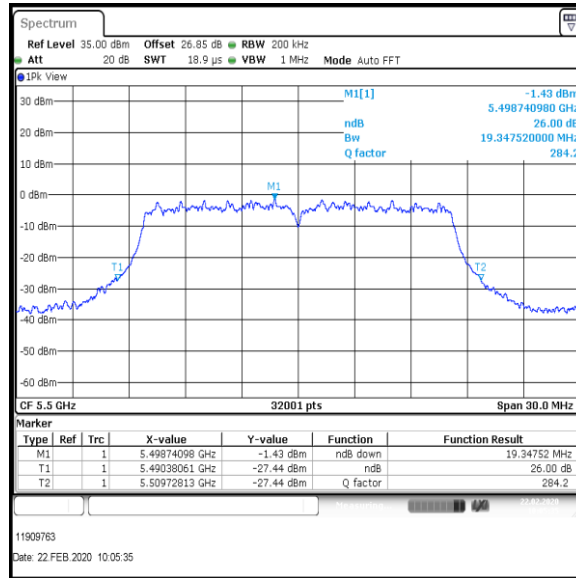

Bottom Channel

Top Channel

Result: **Pass**

Transmitter 26 dB Emission Bandwidth (continued)

Results: 802.11ac / HT80 / MCS9 / MIMO / Port 1+2 / Port 2 / PWL 13 / 8 dBi Antenna

Channel	Frequency (MHz)	26dB Emission Bandwidth (MHz)
Bottom	5530	88.614
Top	5610	86.450

Bottom Channel

Top Channel

Result: **Pass**

Transmitter 26 dB Emission Bandwidth (continued)

Results: 802.11a / 20 MHz / 9Mbit / MIMO / Port 1+2+3 / Port 1 / PWL 14 / 8 dBi Antenna

Channel	Frequency (MHz)	26dB Emission Bandwidth (MHz)
Bottom	5500	19.369

Bottom Channel

Result: **Pass**

Transmitter 26 dB Emission Bandwidth (continued)

Results: 802.11a / 20 MHz / 9Mbit / MIMO / Port 1+2+3 / Port 2 / PWL 14 / 8 dBi Antenna

Channel	Frequency (MHz)	26dB Emission Bandwidth (MHz)
Bottom	5500	19.348