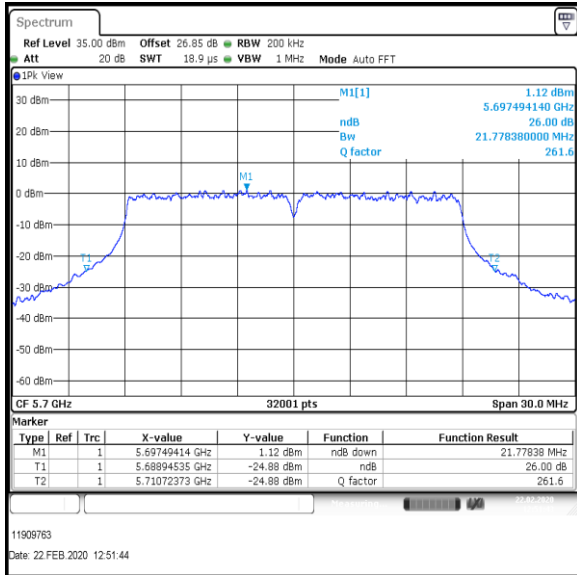

Top Channel

Result: Pass