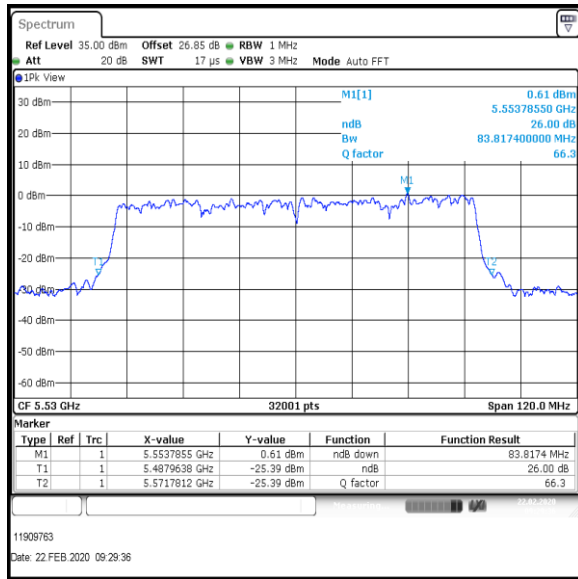

Bottom Channel

Top Channel

Result: **Pass**

Transmitter 26 dB Emission Bandwidth (continued)

Results: 802.11ac / HT80 / MCS5 / MIMO / Port 1+2 / Port 2 / PWL 13 / 8 dBi Antenna

Channel	Frequency (MHz)	26dB Emission Bandwidth (MHz)
Bottom	5530	90.777
Top	5610	90.151

Bottom Channel

Top Channel

Result: **Pass**

Transmitter 26 dB Emission Bandwidth (continued)

Results: 802.11ac / HT80 / MCS9 / MIMO / Port 1+2 / Port 1 / PWL 13 / 8 dBi Antenna

Channel	Frequency (MHz)	26dB Emission Bandwidth (MHz)
Bottom	5530	83.817
Top	5610	85.344

Bottom Channel

Top Channel

Result: **Pass**

Transmitter 26 dB Emission Bandwidth (continued)

Results: 802.11ac / HT80 / MCS9 / MIMO / Port 1+2 / Port 2 / PWL 13 / 8 dBi Antenna

Channel	Frequency (MHz)	26dB Emission Bandwidth (MHz)
Bottom	5530	88.614
Top	5610	86.450