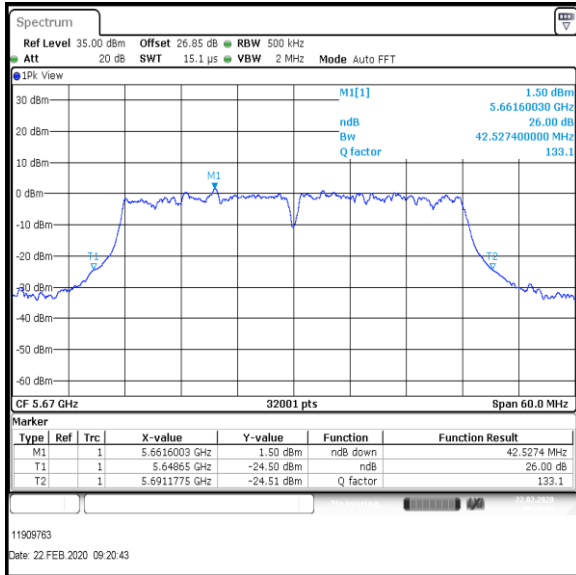

Bottom Channel

Middle Channel

Top Channel

Result: Pass

Transmitter 26 dB Emission Bandwidth (continued)

Results: 802.11ac / HT40 / MCS7 / MIMO / Port 1+2 / Port 1 / PWL 13 / 8 dBi Antenna

Channel	Frequency (MHz)	26dB Emission Bandwidth (MHz)
Bottom	5510	44.209
Middle	5590	44.235
Top	5670	42.527

Bottom Channel

Middle Channel

Top Channel

Result: Pass

Transmitter 26 dB Emission Bandwidth (continued)

Results: 802.11ac / HT40 / MCS7 / MIMO / Port 1+2 / Port 2 / PWL 13 / 8 dBi Antenna

Channel	Frequency (MHz)	26dB Emission Bandwidth (MHz)
Bottom	5510	42.482
Middle	5590	42.78
Top	5670	42.634