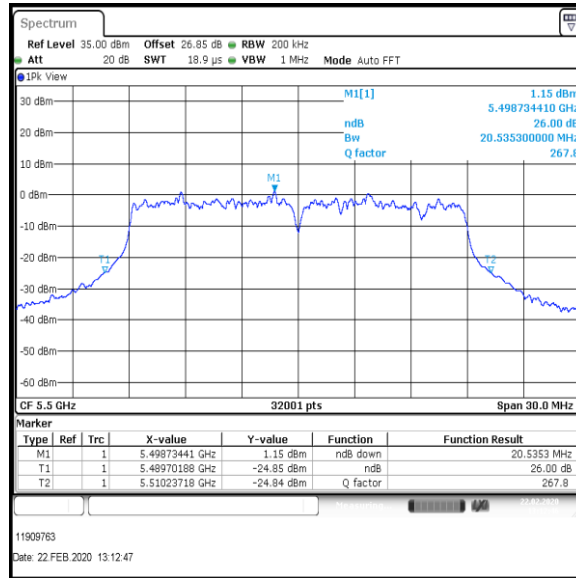

Transmitter 26 dB Emission Bandwidth (continued)

Results: 802.11ac / HT20 / MCS7 / MIMO / Port 1+2+3 / Port 2 / PWL 14 / 8 dBi Antenna

Channel	Frequency (MHz)	26dB Emission Bandwidth (MHz)
Bottom	5500	20.535

Bottom Channel

Result: **Pass**