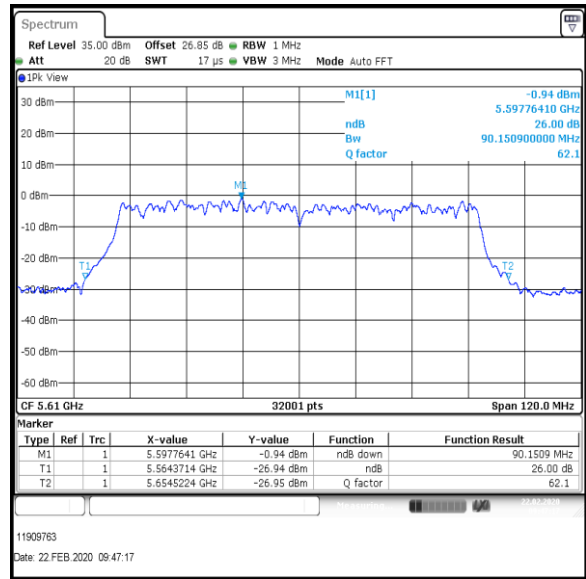

Bottom Channel

Middle Channel

Top Channel

Result: Pass

Transmitter 26 dB Emission Bandwidth (continued)

Results: 802.11ac / HT80 / MCS5 / MIMO / Port 1+2 / Port 1 / PWL 13 / 8 dBi Antenna

Channel	Frequency (MHz)	26dB Emission Bandwidth (MHz)
Bottom	5530	86.573
Top	5610	89.772

Bottom Channel

Top Channel

Result: **Pass**

Transmitter 26 dB Emission Bandwidth (continued)

Results: 802.11ac / HT80 / MCS5 / MIMO / Port 1+2 / Port 2 / PWL 13 / 8 dBi Antenna

Channel	Frequency (MHz)	26dB Emission Bandwidth (MHz)
Bottom	5530	90.777
Top	5610	90.151

Bottom Channel

Top Channel

Result: **Pass**

Transmitter 26 dB Emission Bandwidth (continued)

Results: 802.11ac / HT80 / MCS9 / MIMO / Port 1+2 / Port 1 / PWL 13 / 8 dBi Antenna

Channel	Frequency (MHz)	26dB Emission Bandwidth (MHz)
Bottom	5530	83.817
Top	5610	85.344