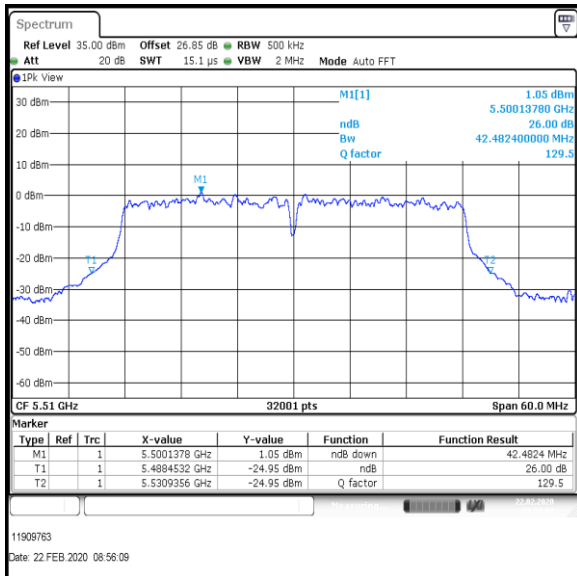

Bottom Channel

Middle Channel

Top Channel

Result: Pass

Transmitter 26 dB Emission Bandwidth (continued)

Results: 802.11ac / HT40 / MCS7 / MIMO / Port 1+2 / Port 1 / PWL 13 / 8 dBi Antenna

Channel	Frequency (MHz)	26dB Emission Bandwidth (MHz)
Bottom	5510	44.209
Middle	5590	44.235
Top	5670	42.527

Bottom Channel

Middle Channel

Top Channel

Result: Pass

Transmitter 26 dB Emission Bandwidth (continued)

Results: 802.11ac / HT40 / MCS7 / MIMO / Port 1+2 / Port 2 / PWL 13 / 8 dBi Antenna

Channel	Frequency (MHz)	26dB Emission Bandwidth (MHz)
Bottom	5510	42.482
Middle	5590	42.78
Top	5670	42.634

Bottom Channel

Middle Channel

Top Channel

Result: Pass

Transmitter 26 dB Emission Bandwidth (continued)

Results: 802.11ac / HT80 / MCS5 / MIMO / Port 1+2 / Port 1 / PWL 13 / 8 dBi Antenna

Channel	Frequency (MHz)	26dB Emission Bandwidth (MHz)
Bottom	5530	86.573
Top	5610	89.772

Bottom Channel

Top Channel

Result: **Pass**

Transmitter 26 dB Emission Bandwidth (continued)

Results: 802.11ac / HT80 / MCS5 / MIMO / Port 1+2 / Port 2 / PWL 13 / 8 dBi Antenna

Channel	Frequency (MHz)	26dB Emission Bandwidth (MHz)
Bottom	5530	90.777
Top	5610	90.151