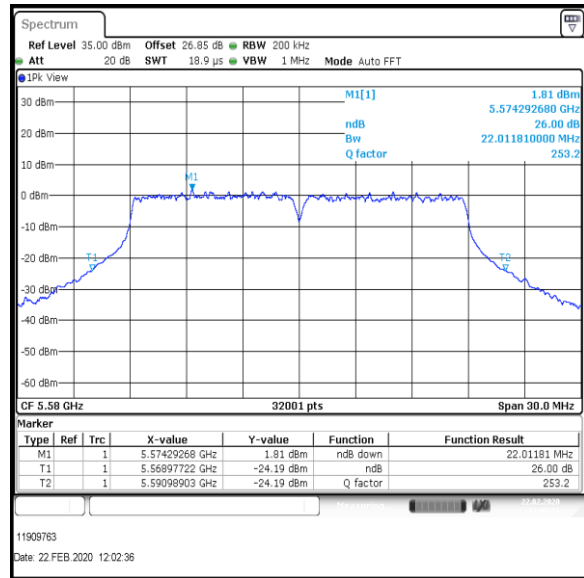

Middle Channel