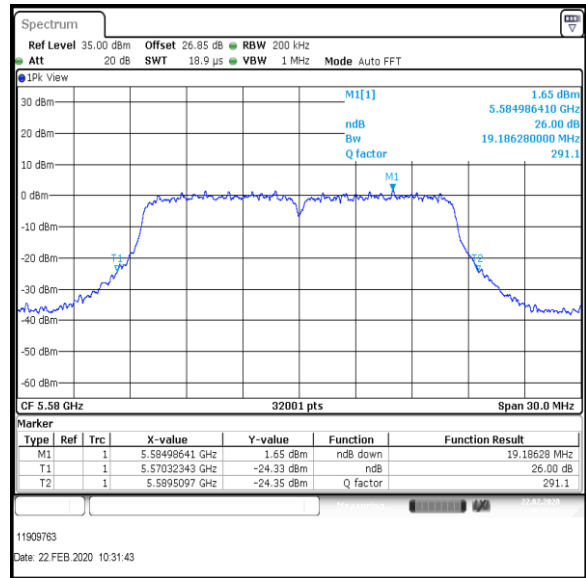

Bottom Channel

Result: **Pass**

Transmitter 26 dB Emission Bandwidth (continued)

Results: 802.11a / 20 MHz / 12Mbit / MIMO / Port 1+2+3 / Port 1 / PWL 17 / 8 dBi Antenna

Channel	Frequency (MHz)	26dB Emission Bandwidth (MHz)
Bottom+1	5520	19.469
Middle	5580	19.186
Top	5700	19.530

Bottom+1 Channel

Middle Channel

Top Channel

Result: Pass

Transmitter 26 dB Emission Bandwidth (continued)

Results: 802.11a / 20 MHz / 12Mbit / MIMO / Port 1+2+3 / Port 2 / PWL 17 / 8 dBi Antenna

Channel	Frequency (MHz)	26dB Emission Bandwidth (MHz)
Bottom+1	5520	19.089
Middle	5580	19.109
Top	5700	19.383