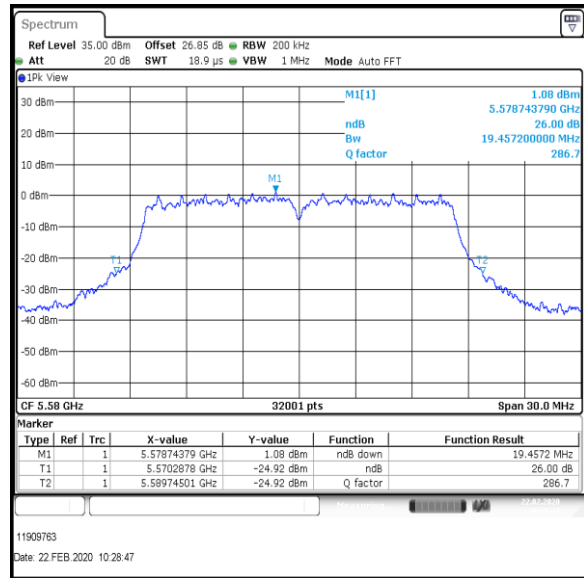

Bottom Channel

Result: **Pass**

Transmitter 26 dB Emission Bandwidth (continued)

Results: 802.11a / 20 MHz / 9Mbit / MIMO / Port 1+2+3 / Port 1 / PWL 17 / 8 dBi Antenna

Channel	Frequency (MHz)	26dB Emission Bandwidth (MHz)
Bottom+1	5520	19.166
Middle	5580	19.088
Top	5700	19.346

Bottom+1 Channel

Middle Channel

Top Channel

Result: Pass

Transmitter 26 dB Emission Bandwidth (continued)

Results: 802.11a / 20 MHz / 9Mbit / MIMO / Port 1+2+3 / Port 2 / PWL 17 / 8 dBi Antenna

Channel	Frequency (MHz)	26dB Emission Bandwidth (MHz)
Bottom+1	5520	19.545
Middle	5580	19.457
Top	5700	19.496

Bottom+1 Channel

Middle Channel

Top Channel

Result: Pass

Transmitter 26 dB Emission Bandwidth (continued)

Results: 802.11a / 20 MHz / 9Mbit / MIMO / Port 1+2+3 / Port 3 / PWL 17 / 8 dBi Antenna

Channel	Frequency (MHz)	26dB Emission Bandwidth (MHz)
Bottom+1	5520	19.702
Middle	5580	19.801
Top	5700	19.467