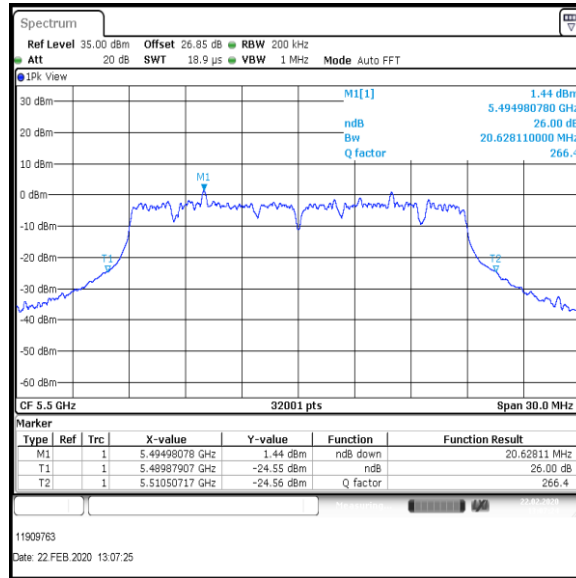

Bottom+1 Channel

Middle Channel

Top Channel

Result: Pass

Transmitter 26 dB Emission Bandwidth (continued)

Results: 802.11ac / HT20 / MCS3 / MIMO / Port 1+2+3 / Port 1 / PWL 14 / 8 dBi Antenna

Channel	Frequency (MHz)	26dB Emission Bandwidth (MHz)
Bottom	5500	20.628