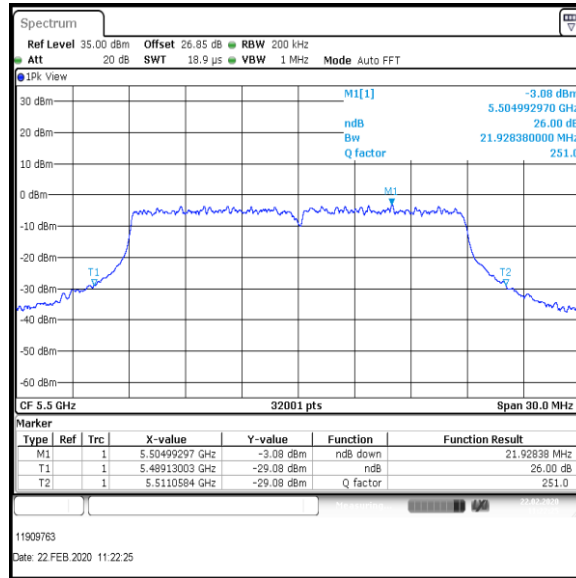

Transmitter 26 dB Emission Bandwidth (continued)

Results: 802.11n / HT20 / MCS3 / MIMO / Port 1+2+3 / Port 3 / PWL 14 / 8 dBi Antenna

Channel	Frequency (MHz)	26dB Emission Bandwidth (MHz)
Bottom	5500	21.928

Bottom Channel

Result: **Pass**