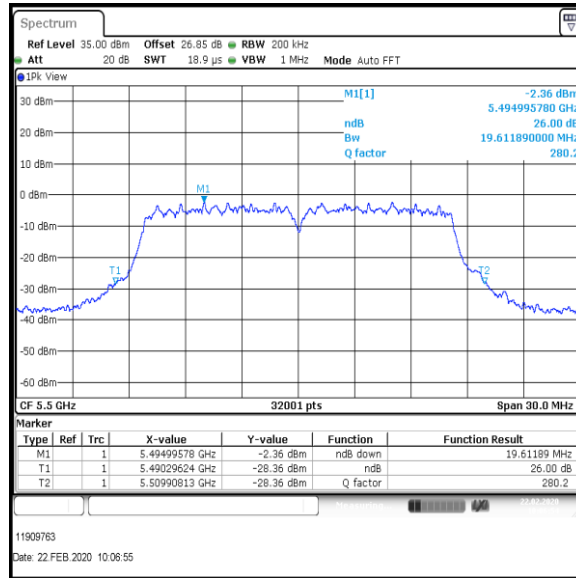

Bottom Channel

Top Channel

Result: **Pass**

Transmitter 26 dB Emission Bandwidth (continued)

Results: 802.11a / 20 MHz / 9Mbit / MIMO / Port 1+2+3 / Port 1 / PWL 14 / 8 dBi Antenna

Channel	Frequency (MHz)	26dB Emission Bandwidth (MHz)
Bottom	5500	19.369

Bottom Channel

Result: **Pass**

Transmitter 26 dB Emission Bandwidth (continued)

Results: 802.11a / 20 MHz / 9Mbit / MIMO / Port 1+2+3 / Port 2 / PWL 14 / 8 dBi Antenna

Channel	Frequency (MHz)	26dB Emission Bandwidth (MHz)
Bottom	5500	19.348

Bottom Channel

Result: Pass

Transmitter 26 dB Emission Bandwidth (continued)

Results: 802.11a / 20 MHz / 9Mbit / MIMO / Port 1+2+3 / Port 3 / PWL 14 / 8 dBi Antenna

Channel	Frequency (MHz)	26dB Emission Bandwidth (MHz)
Bottom	5500	19.612