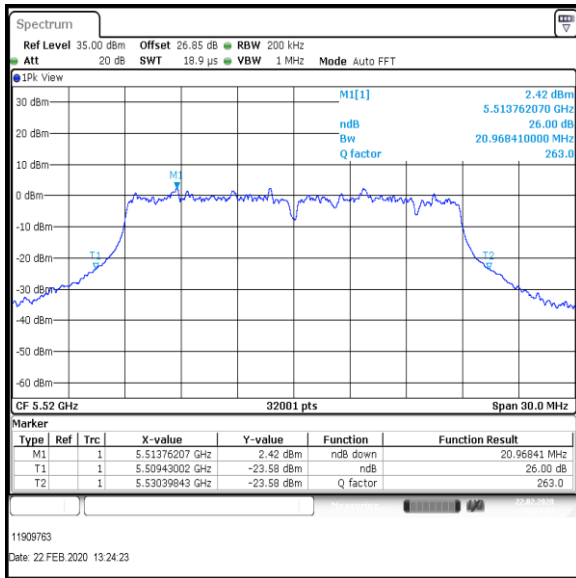

Bottom+1 Channel

Middle Channel

Top Channel

Result: Pass

Transmitter 26 dB Emission Bandwidth (continued)

Results: 802.11ac / HT20 / MCS3 / MIMO / Port 1+2+3 / Port 2 / PWL 17 / 8 dBi Antenna

Channel	Frequency (MHz)	26dB Emission Bandwidth (MHz)
Bottom+1	5520	20.968
Middle	5580	20.992
Top	5700	20.880