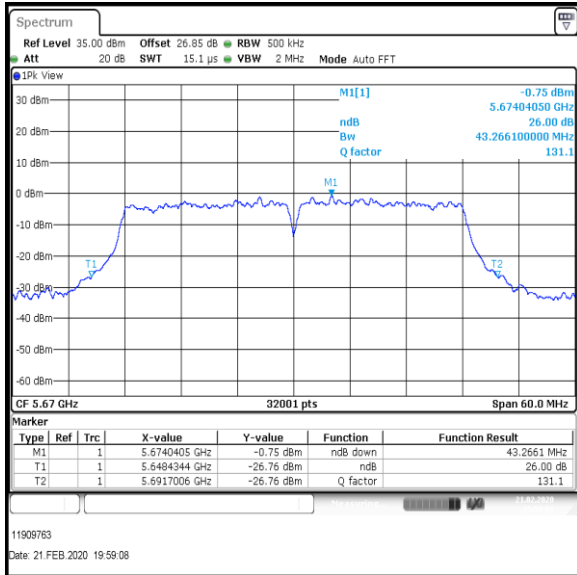

Bottom Channel

Middle Channel

Top Channel

Result: Pass

Transmitter 26 dB Emission Bandwidth (continued)

Results: 802.11n / HT40 / MCS7 / MIMO / Port 1+2 / Port 2 / PWL 13 / 8 dBi Antenna

Channel	Frequency (MHz)	26dB Emission Bandwidth (MHz)
Bottom	5510	43.239
Middle	5590	42.879
Top	5670	43.266

Bottom Channel

Middle Channel

Top Channel

Result: Pass

Transmitter 26 dB Emission Bandwidth (continued)

Results: 802.11ac / HT40 / MCS7 / MIMO / Port 1+2 / Port 1 / PWL 13 / 8 dBi Antenna

Channel	Frequency (MHz)	26dB Emission Bandwidth (MHz)
Bottom	5510	44.209
Middle	5590	44.235
Top	5670	42.527