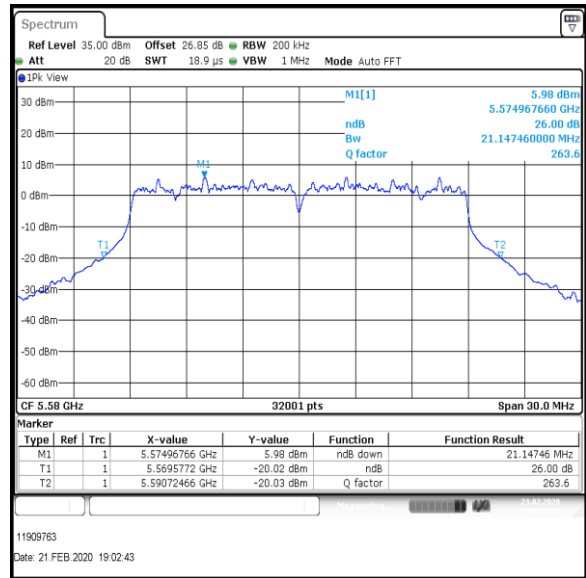

Bottom+1 Channel

Middle Channel

Top Channel

Result: Pass

Transmitter 26 dB Emission Bandwidth (continued)

Results: 802.11ac / HT20 / MCS4 / MIMO / Port 1+2 / Port 2 / PWL 19 / 8 dBi Antenna

Channel	Frequency (MHz)	26dB Emission Bandwidth (MHz)
Bottom+1	5520	21.143
Middle	5580	21.147
Top	5700	21.294

Bottom+1 Channel

Middle Channel

Top Channel

Result: Pass

Transmitter 26 dB Emission Bandwidth (continued)

Results: 802.11n / HT40 / MCS7 / MIMO / Port 1+2 / Port 1 / PWL 13 / 8 dBi Antenna

Channel	Frequency (MHz)	26dB Emission Bandwidth (MHz)
Bottom	5510	44.166
Middle	5590	44.181
Top	5670	44.989