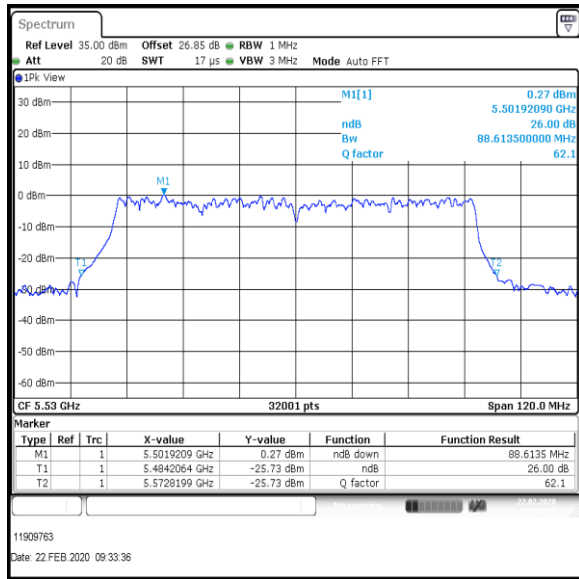

Bottom Channel

Top Channel

Result: **Pass**

Transmitter 26 dB Emission Bandwidth (continued)

Results: 802.11ac / HT80 / MCS9 / MIMO / Port 1+2 / Port 1 / PWL 13 / 8 dBi Antenna

Channel	Frequency (MHz)	26dB Emission Bandwidth (MHz)
Bottom	5530	83.817
Top	5610	85.344

Bottom Channel

Top Channel

Result: **Pass**

Transmitter 26 dB Emission Bandwidth (continued)

Results: 802.11ac / HT80 / MCS9 / MIMO / Port 1+2 / Port 2 / PWL 13 / 8 dBi Antenna

Channel	Frequency (MHz)	26dB Emission Bandwidth (MHz)
Bottom	5530	88.614
Top	5610	86.450

Bottom Channel

Top Channel

Result: **Pass**

Transmitter 26 dB Emission Bandwidth (continued)

Results: 802.11a / 20 MHz / 9Mbit / MIMO / Port 1+2+3 / Port 1 / PWL 14 / 8 dBi Antenna

Channel	Frequency (MHz)	26dB Emission Bandwidth (MHz)
Bottom	5500	19.369