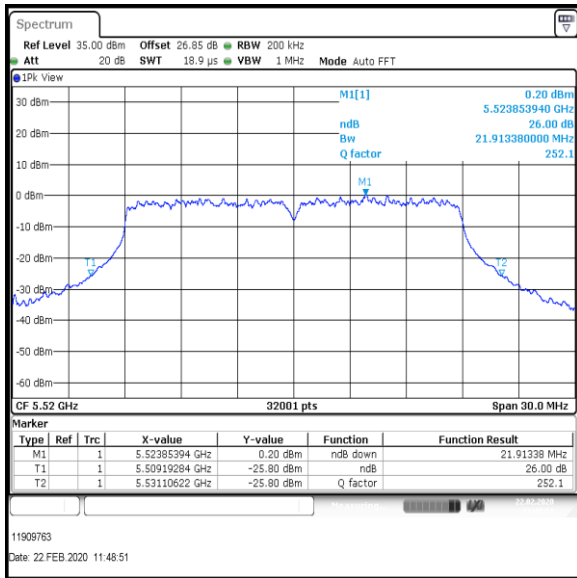

Bottom+1 Channel

Middle Channel

Top Channel

Result: Pass

Transmitter 26 dB Emission Bandwidth (continued)

Results: 802.11n / HT20 / MCS7 / MIMO / Port 1+2+3 / Port 3 / PWL 17 / 8 dBi Antenna

Channel	Frequency (MHz)	26dB Emission Bandwidth (MHz)
Bottom+1	5520	21.913
Middle	5580	22.662
Top	5700	22.342