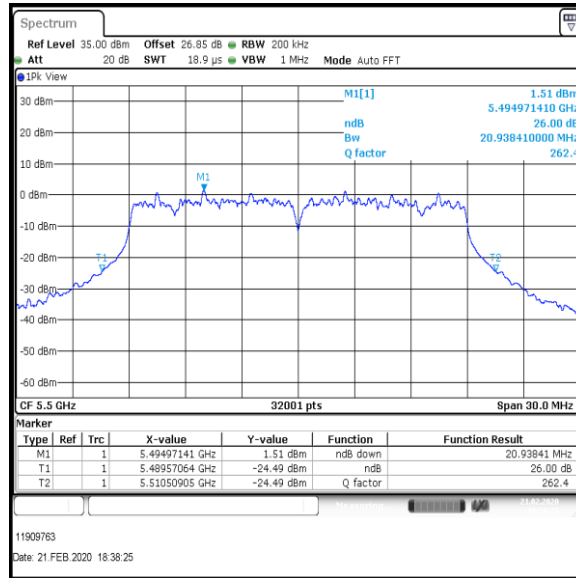

Bottom+1 Channel

Middle Channel

Top Channel

Result: Pass

Transmitter 26 dB Emission Bandwidth (continued)

Results: 802.11ac / HT20 / MCS4 / MIMO / Port 1+2 / Port 1 / PWL 13 / 8 dBi Antenna

Channel	Frequency (MHz)	26dB Emission Bandwidth (MHz)
Bottom	5500	21.738

Bottom Channel

Result: Pass

Transmitter 26 dB Emission Bandwidth (continued)

Results: 802.11ac / HT20 / MCS4 / MIMO / Port 1+2 / Port 2 / PWL 13 / 8 dBi Antenna

Channel	Frequency (MHz)	26dB Emission Bandwidth (MHz)
Bottom	5500	20.938