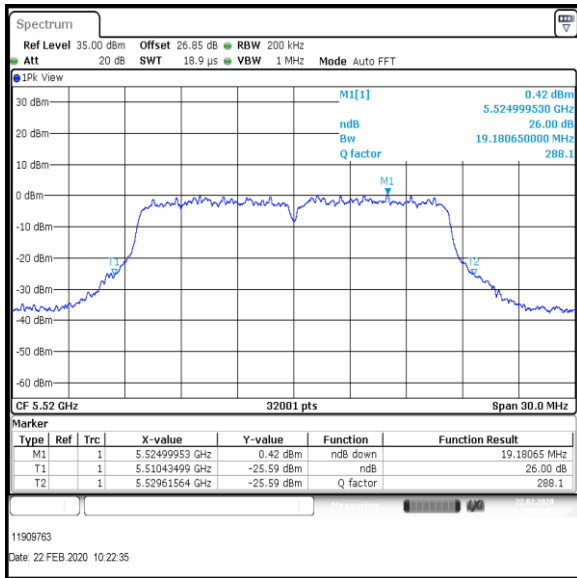

Bottom+1 Channel

Middle Channel

Top Channel

Result: Pass

Transmitter 26 dB Emission Bandwidth (continued)

Results: 802.11a / 20 MHz / 12Mbit / MIMO / Port 1+2+3 / Port 3 / PWL 17 / 8 dBi Antenna

Channel	Frequency (MHz)	26dB Emission Bandwidth (MHz)
Bottom+1	5520	19.181
Middle	5580	19.164
Top	5700	19.131