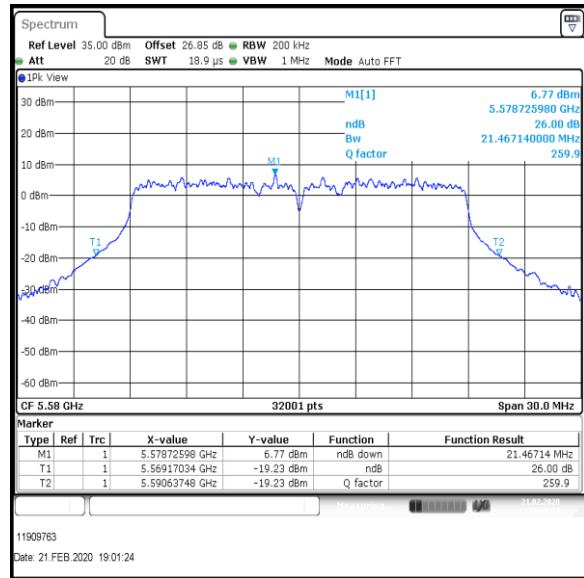

Bottom Channel

Result: **Pass**

Transmitter 26 dB Emission Bandwidth (continued)

Results: 802.11ac / HT20 / MCS4 / MIMO / Port 1+2 / Port 1 / PWL 19 / 8 dBi Antenna

Channel	Frequency (MHz)	26dB Emission Bandwidth (MHz)
Bottom+1	5520	21.362
Middle	5580	21.467
Top	5700	21.897

Bottom+1 Channel

Middle Channel

Top Channel

Result: Pass

Transmitter 26 dB Emission Bandwidth (continued)

Results: 802.11ac / HT20 / MCS4 / MIMO / Port 1+2 / Port 2 / PWL 19 / 8 dBi Antenna

Channel	Frequency (MHz)	26dB Emission Bandwidth (MHz)
Bottom+1	5520	21.143
Middle	5580	21.147
Top	5700	21.294