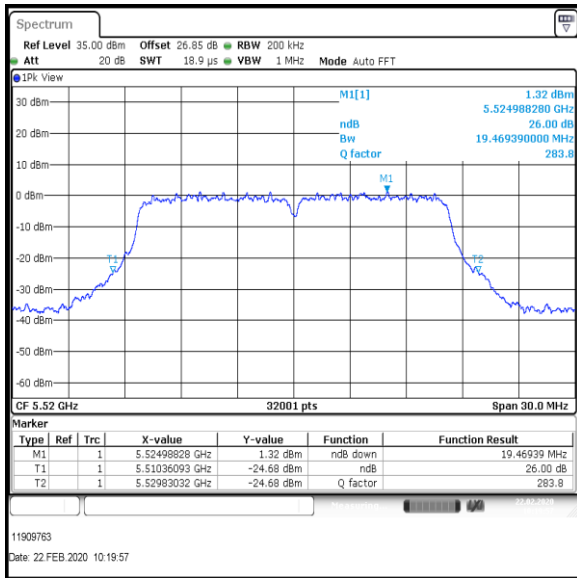

Bottom Channel

Result: **Pass**

Transmitter 26 dB Emission Bandwidth (continued)

Results: 802.11a / 20 MHz / 12Mbit / MIMO / Port 1+2+3 / Port 3 / PWL 14 / 8 dBi Antenna

Channel	Frequency (MHz)	26dB Emission Bandwidth (MHz)
Bottom	5500	19.161

Bottom Channel

Result: **Pass**

Transmitter 26 dB Emission Bandwidth (continued)

Results: 802.11a / 20 MHz / 12Mbit / MIMO / Port 1+2+3 / Port 1 / PWL 17 / 8 dBi Antenna

Channel	Frequency (MHz)	26dB Emission Bandwidth (MHz)
Bottom+1	5520	19.469
Middle	5580	19.186
Top	5700	19.530