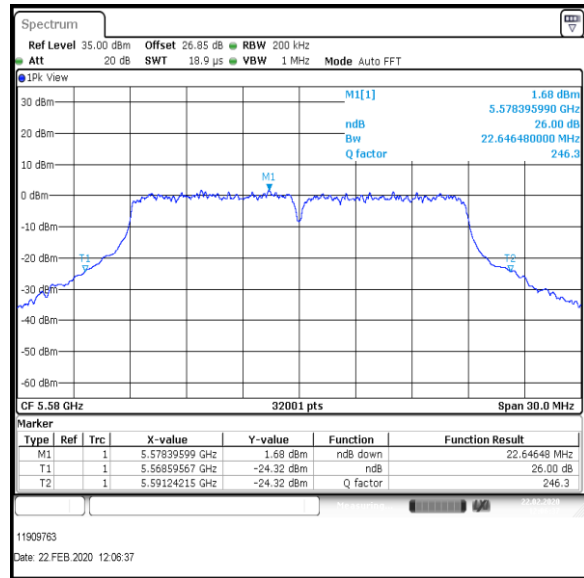

Middle Channel