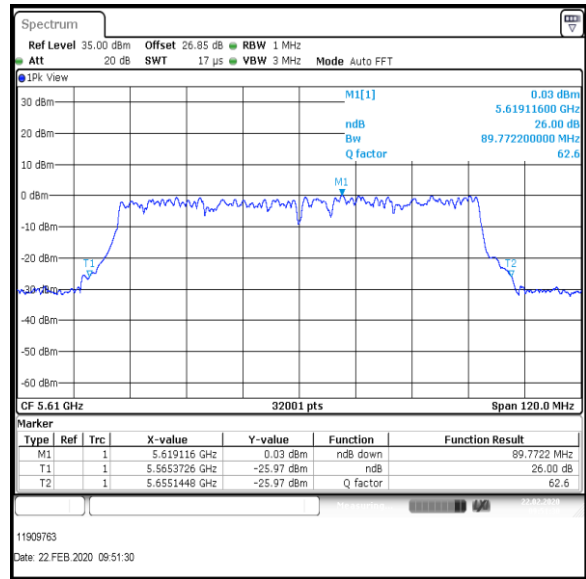

Bottom Channel

Middle Channel

Top Channel

Result: Pass

Transmitter 26 dB Emission Bandwidth (continued)

Results: 802.11ac / HT80 / MCS5 / MIMO / Port 1+2 / Port 1 / PWL 13 / 8 dBi Antenna

Channel	Frequency (MHz)	26dB Emission Bandwidth (MHz)
Bottom	5530	86.573
Top	5610	89.772

Bottom Channel

Top Channel

Result: **Pass**

Transmitter 26 dB Emission Bandwidth (continued)

Results: 802.11ac / HT80 / MCS5 / MIMO / Port 1+2 / Port 2 / PWL 13 / 8 dBi Antenna

Channel	Frequency (MHz)	26dB Emission Bandwidth (MHz)
Bottom	5530	90.777
Top	5610	90.151

Bottom Channel

Top Channel

Result: **Pass**

Transmitter 26 dB Emission Bandwidth (continued)

Results: 802.11ac / HT80 / MCS9 / MIMO / Port 1+2 / Port 1 / PWL 13 / 8 dBi Antenna

Channel	Frequency (MHz)	26dB Emission Bandwidth (MHz)
Bottom	5530	83.817
Top	5610	85.344