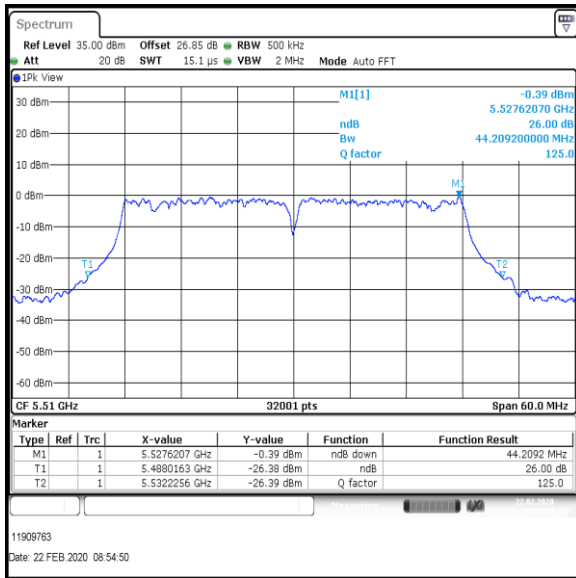

Bottom Channel

Middle Channel

Top Channel

Result: Pass

Transmitter 26 dB Emission Bandwidth (continued)

Results: 802.11ac / HT40 / MCS7 / MIMO / Port 1+2 / Port 1 / PWL 13 / 8 dBi Antenna

Channel	Frequency (MHz)	26dB Emission Bandwidth (MHz)
Bottom	5510	44.209
Middle	5590	44.235
Top	5670	42.527

Bottom Channel

Middle Channel

Top Channel

Result: Pass

Transmitter 26 dB Emission Bandwidth (continued)

Results: 802.11ac / HT40 / MCS7 / MIMO / Port 1+2 / Port 2 / PWL 13 / 8 dBi Antenna

Channel	Frequency (MHz)	26dB Emission Bandwidth (MHz)
Bottom	5510	42.482
Middle	5590	42.78
Top	5670	42.634