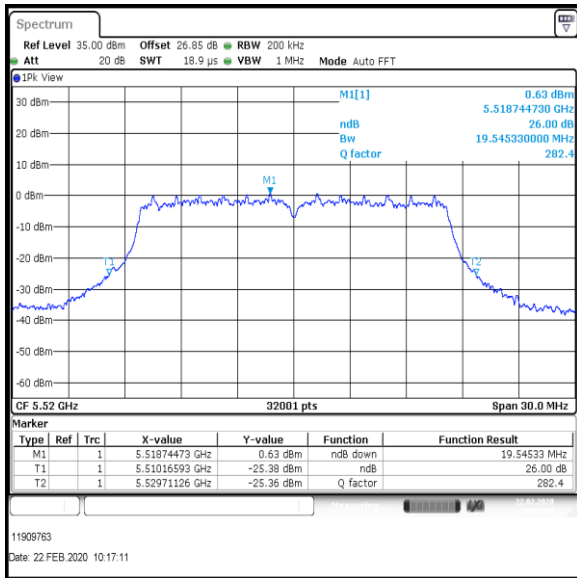

Bottom Channel

Result: **Pass**

Transmitter 26 dB Emission Bandwidth (continued)

Results: 802.11a / 20 MHz / 9Mbit / MIMO / Port 1+2+3 / Port 1 / PWL 17 / 8 dBi Antenna

Channel	Frequency (MHz)	26dB Emission Bandwidth (MHz)
Bottom+1	5520	19.166
Middle	5580	19.088
Top	5700	19.346

Bottom+1 Channel

Middle Channel

Top Channel

Result: Pass

Transmitter 26 dB Emission Bandwidth (continued)

Results: 802.11a / 20 MHz / 9Mbit / MIMO / Port 1+2+3 / Port 2 / PWL 17 / 8 dBi Antenna

Channel	Frequency (MHz)	26dB Emission Bandwidth (MHz)
Bottom+1	5520	19.545
Middle	5580	19.457
Top	5700	19.496

Bottom+1 Channel

Middle Channel

Top Channel

Result: Pass

Transmitter 26 dB Emission Bandwidth (continued)

Results: 802.11a / 20 MHz / 9Mbit / MIMO / Port 1+2+3 / Port 3 / PWL 17 / 8 dBi Antenna

Channel	Frequency (MHz)	26dB Emission Bandwidth (MHz)
Bottom+1	5520	19.702
Middle	5580	19.801
Top	5700	19.467