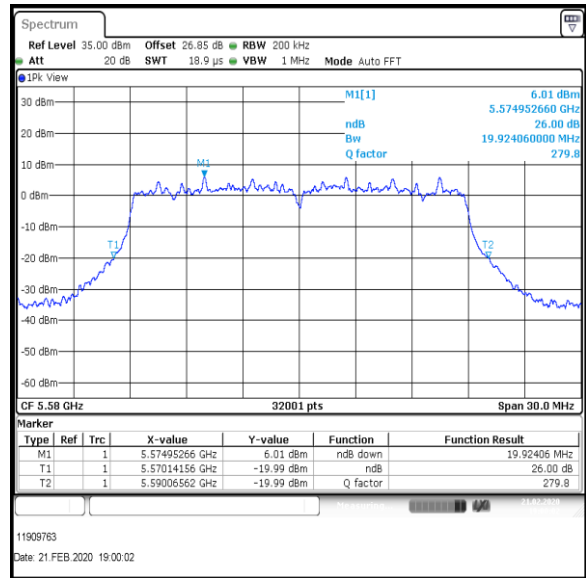

Transmitter 26 dB Emission Bandwidth (continued)

Results: 802.11ac / HT20 / MCS0 / MIMO / Port 1+2 / Port 2 / PWL 19 / 8 dBi Antenna

Channel	Frequency (MHz)	26dB Emission Bandwidth (MHz)
Bottom+1	5520	20.113
Middle	5580	19.924
Top	5700	19.865

Bottom+1 Channel

Middle Channel

Top Channel

Result: Pass

Transmitter 26 dB Emission Bandwidth (continued)

Results: 802.11ac / HT20 / MCS4 / MIMO / Port 1+2 / Port 1 / PWL 13 / 8 dBi Antenna

Channel	Frequency (MHz)	26dB Emission Bandwidth (MHz)
Bottom	5500	21.738