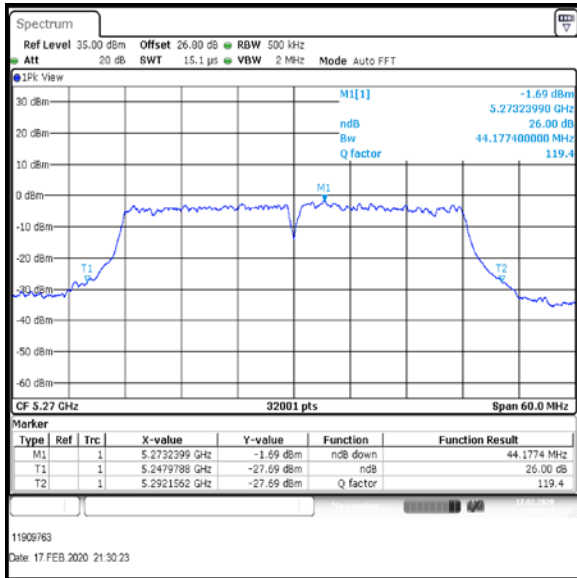

Bottom Channel

Top Channel

Result: **Pass**

Transmitter 26 dB Emission Bandwidth (continued)

Results: 802.11n / HT40 / MCS7 / MIMO / Port 1+2+3+4 / Port 2 / PWL 15 / 8 dBi Antenna

Channel	Frequency (MHz)	26 dB Emission Bandwidth (MHz)
Bottom	5270	44.177
Top	5310	43.364