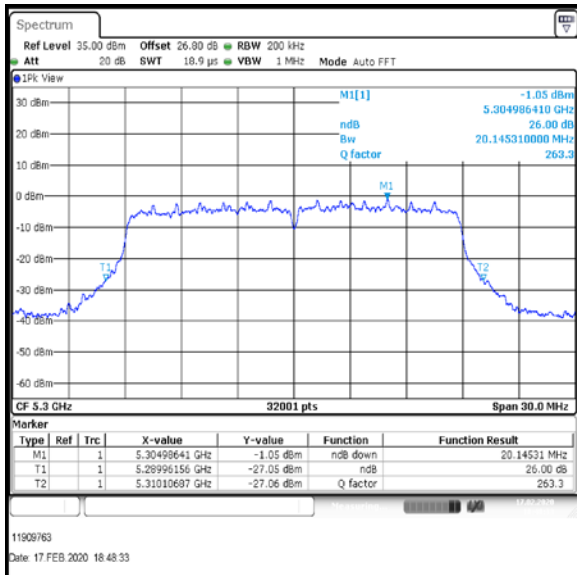

Bottom Channel

Middle Channel

Top-1 Channel

Result: **Pass**

Transmitter 26 dB Emission Bandwidth (continued)

Results: 802.11n / HT20 / MCS1 / MIMO / Port 1+2+3+4 / Port 2 / PWL 16 / 8 dBi Antenna

Channel	Frequency (MHz)	26 dB Emission Bandwidth (MHz)
Bottom	5260	20.274
Middle	5280	20.175
Top-1	5300	20.145

Bottom Channel

Middle Channel

Top-1 Channel

Result: **Pass**

Transmitter 26 dB Emission Bandwidth (continued)

Results: 802.11n / HT20 / MCS1 / MIMO / Port 1+2+3+4 / Port 3 / PWL 16 / 8 dBi Antenna

Channel	Frequency (MHz)	26 dB Emission Bandwidth (MHz)
Bottom	5260	19.978
Middle	5280	20.092
Top-1	5300	19.878