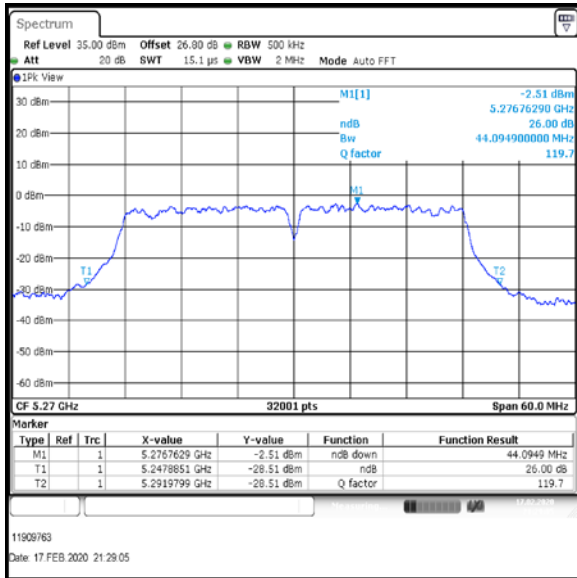

Bottom Channel

Top Channel

Result: **Pass**

Transmitter 26 dB Emission Bandwidth (continued)

Results: 802.11n / HT40 / MCS7 / MIMO / Port 1+2+3+4 / Port 1 / PWL 15 / 8 dBi Antenna

Channel	Frequency (MHz)	26 dB Emission Bandwidth (MHz)
Bottom	5270	44.095
Top	5310	42.906