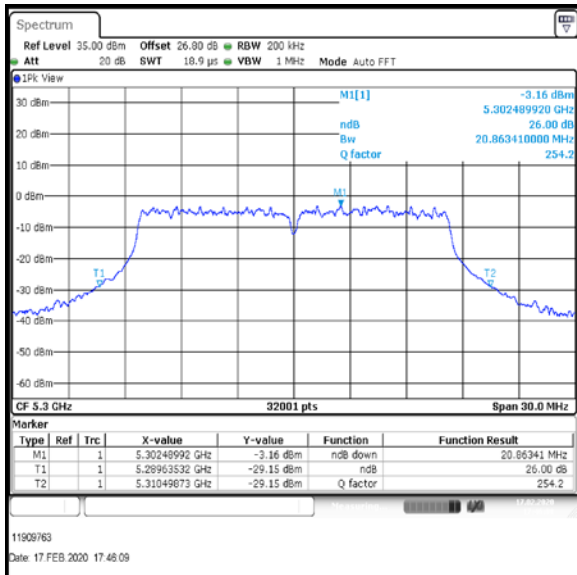

Bottom Channel

Middle Channel

Top-1 Channel

Result: **Pass**

Transmitter 26 dB Emission Bandwidth (continued)

Results: 802.11a / 20 MHz / 54Mbit / MIMO / Port 1+2+3+4 / Port 3 / PWL 16 / 8 dBi Antenna

Channel	Frequency (MHz)	26 dB Emission Bandwidth (MHz)
Bottom	5260	20.287
Middle	5280	20.41
Top-1	5300	21.038

Bottom Channel

Middle Channel

Top-1 Channel

Result: Pass

Transmitter 26 dB Emission Bandwidth (continued)

Results: 802.11a / 20 MHz / 54Mbit / MIMO / Port 1+2+3+4 / Port 4 / PWL 16 / 8 dBi Antenna

Channel	Frequency (MHz)	26 dB Emission Bandwidth (MHz)
Bottom	5260	20.808
Middle	5280	20.731
Top-1	5300	20.863

Bottom Channel

Middle Channel

Top-1 Channel

Result: **Pass**

Transmitter 26 dB Emission Bandwidth (continued)

Results: 802.11a / 20 MHz / 54Mbit / MIMO / Port 1+2+3+4 / Port 1 / PWL 15 / 8 dBi Antenna

Channel	Frequency (MHz)	26 dB Emission Bandwidth (MHz)
Top	5320	21.313

Top Channel

Result: **Pass**

Transmitter 26 dB Emission Bandwidth (continued)

Results: 802.11a / 20 MHz / 54Mbit / MIMO / Port 1+2+3+4 / Port 2 / PWL 15 / 8 dBi Antenna

Channel	Frequency (MHz)	26 dB Emission Bandwidth (MHz)
Top	5320	20.318