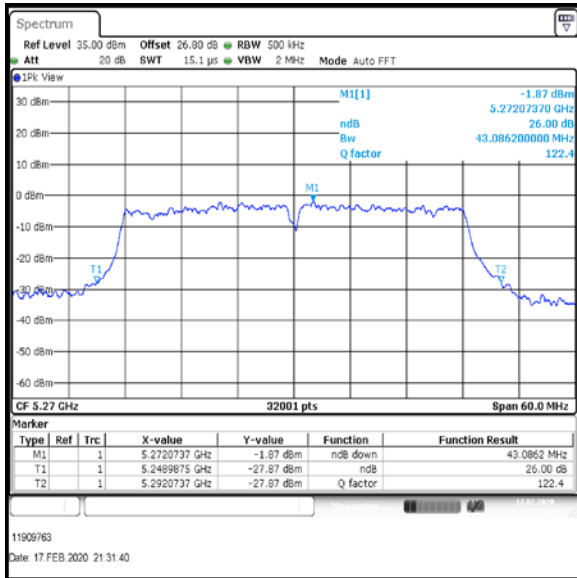

Bottom Channel

Top Channel

Result: **Pass**

Transmitter 26 dB Emission Bandwidth (continued)

Results: 802.11n / HT40 / MCS7 / MIMO / Port 1+2+3+4 / Port 3 / PWL 15 / 8 dBi Antenna

Channel	Frequency (MHz)	26 dB Emission Bandwidth (MHz)
Bottom	5270	43.086
Top	5310	43.688