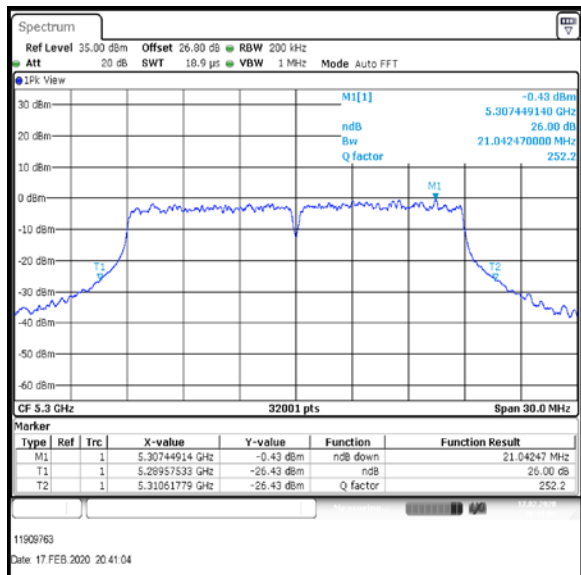

Top-1 Channel

Result: **Pass**