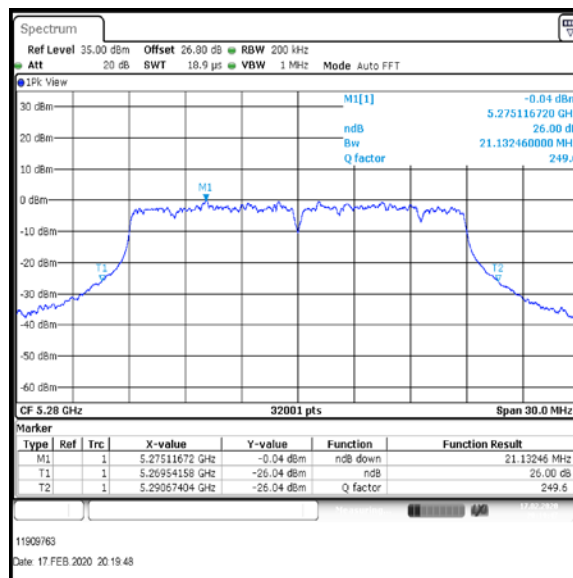

Middle Channel