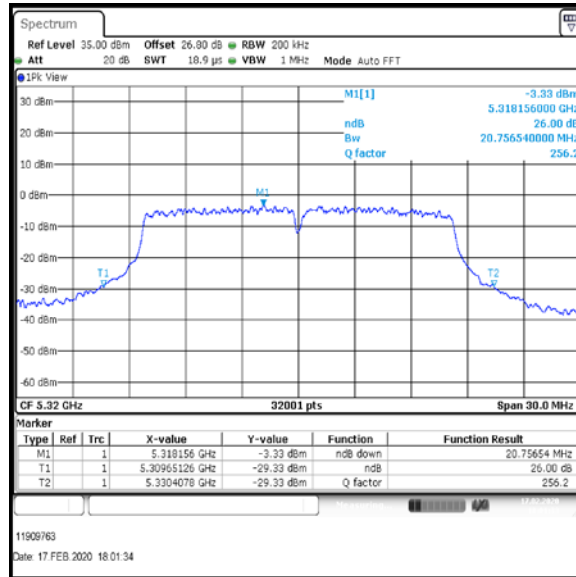

Bottom Channel

Middle Channel

Top-1 Channel

Result: **Pass**

Transmitter 26 dB Emission Bandwidth (continued)

Results: 802.11a / 20 MHz / 54Mbit / MIMO / Port 1+2+3+4 / Port 1 / PWL 15 / 8 dBi Antenna

Channel	Frequency (MHz)	26 dB Emission Bandwidth (MHz)
Top	5320	21.313

Top Channel

Result: **Pass**

Transmitter 26 dB Emission Bandwidth (continued)

Results: 802.11a / 20 MHz / 54Mbit / MIMO / Port 1+2+3+4 / Port 2 / PWL 15 / 8 dBi Antenna

Channel	Frequency (MHz)	26 dB Emission Bandwidth (MHz)
Top	5320	20.318

Top Channel

Result: **Pass**

Transmitter 26 dB Emission Bandwidth (continued)

Results: 802.11a / 20 MHz / 54Mbit / MIMO / Port 1+2+3+4 / Port 3 / PWL 15 / 8 dBi Antenna

Channel	Frequency (MHz)	26 dB Emission Bandwidth (MHz)
Top	5320	20.757

Top Channel

Result: **Pass**

Transmitter 26 dB Emission Bandwidth (continued)

Results: 802.11a / 20 MHz / 54Mbit / MIMO / Port 1+2+3+4 / Port 4 / PWL 15 / 8 dBi Antenna

Channel	Frequency (MHz)	26 dB Emission Bandwidth (MHz)
Top	5320	20.922