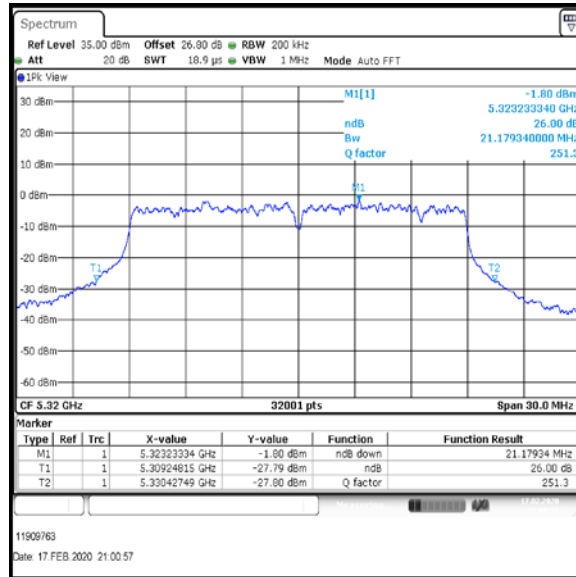

Transmitter 26 dB Emission Bandwidth (continued)

Results: 802.11ac / HT20 / MCS2 / MIMO / Port 1+2+3+4 / Port 3 / PWL 15 / 8 dBi Antenna

Channel	Frequency (MHz)	26 dB Emission Bandwidth (MHz)
Top	5320	21.179

Top Channel

Result: **Pass**