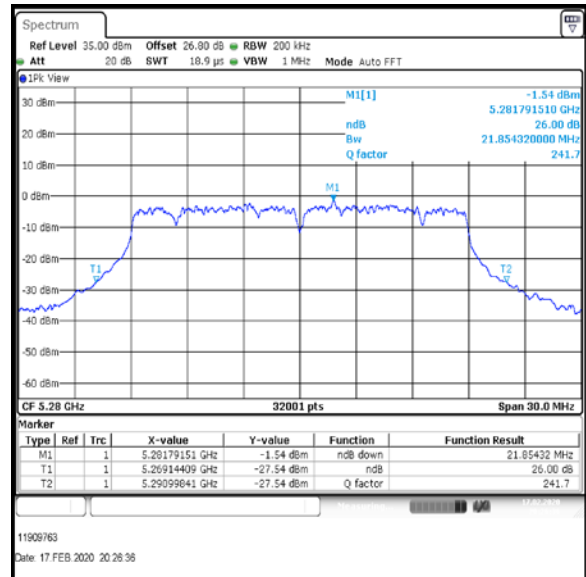

Bottom Channel

Middle Channel

Top-1 Channel

Result: **Pass**

Transmitter 26 dB Emission Bandwidth (continued)

Results: 802.11ac / HT20 / MCS2 / MIMO / Port 1+2+3+4 / Port 4 / PWL 16 / 8 dBi Antenna

Channel	Frequency (MHz)	26 dB Emission Bandwidth (MHz)
Bottom	5260	21.955
Middle	5280	21.854
Top-1	5300	21.832

Bottom Channel

Middle Channel

Top-1 Channel

Result: **Pass**

Transmitter 26 dB Emission Bandwidth (continued)

Results: 802.11ac / HT20 / MCS2 / MIMO / Port 1+2+3+4 / Port 1 / PWL 15 / 8 dBi Antenna

Channel	Frequency (MHz)	26 dB Emission Bandwidth (MHz)
Top	5320	21.373