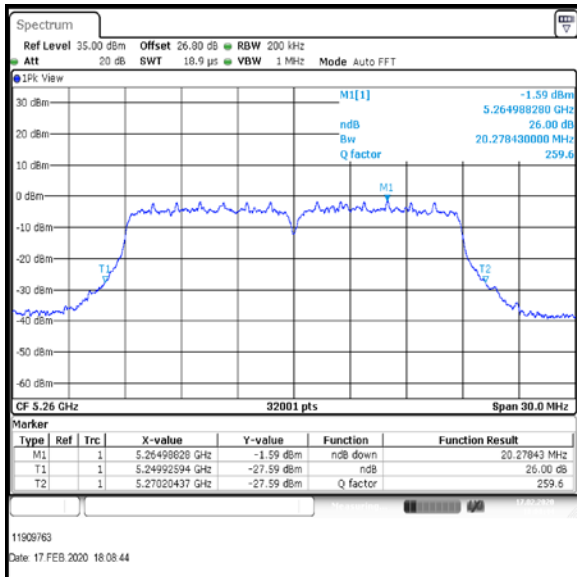

Top Channel

Result: **Pass**

Transmitter 26 dB Emission Bandwidth (continued)

Results: 802.11a / 20 MHz / 54Mbit / MIMO / Port 1+2+3+4 / Port 3 / PWL 15 / 8 dBi Antenna

Channel	Frequency (MHz)	26 dB Emission Bandwidth (MHz)
Top	5320	20.757

Top Channel

Result: **Pass**

Transmitter 26 dB Emission Bandwidth (continued)

Results: 802.11a / 20 MHz / 54Mbit / MIMO / Port 1+2+3+4 / Port 4 / PWL 15 / 8 dBi Antenna

Channel	Frequency (MHz)	26 dB Emission Bandwidth (MHz)
Top	5320	20.922

Top Channel

Result: **Pass**

Transmitter 26 dB Emission Bandwidth (continued)

Results: 802.11n / HT20 / MCS1 / MIMO / Port 1+2+3+4 / Port 1 / PWL 16 / 8 dBi Antenna

Channel	Frequency (MHz)	26 dB Emission Bandwidth (MHz)
Bottom	5260	20.278
Middle	5280	20.184
Top-1	5300	19.992