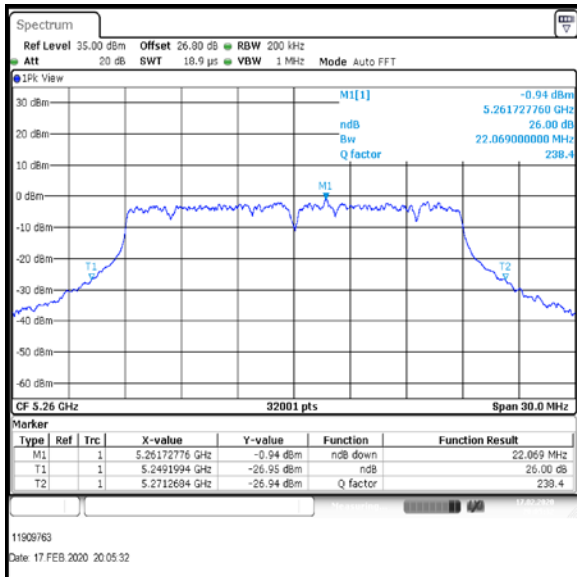

Bottom Channel

Middle Channel

Top-1 Channel

Result: **Pass**

Transmitter 26 dB Emission Bandwidth (continued)

Results: 802.11ac / HT20 / MCS1 / MIMO / Port 1+2+3+4 / Port 4 / PWL 16 / 8 dBi Antenna

Channel	Frequency (MHz)	26 dB Emission Bandwidth (MHz)
Bottom	5260	22.069
Middle	5280	21.862
Top-1	5300	21.731

Bottom Channel

Middle Channel

Top-1 Channel

Result: **Pass**

Transmitter 26 dB Emission Bandwidth (continued)

Results: 802.11ac / HT20 / MCS1 / MIMO / Port 1+2+3+4 / Port 1 / PWL 15 / 8 dBi Antenna

Channel	Frequency (MHz)	26 dB Emission Bandwidth (MHz)
Top	5320	21.878