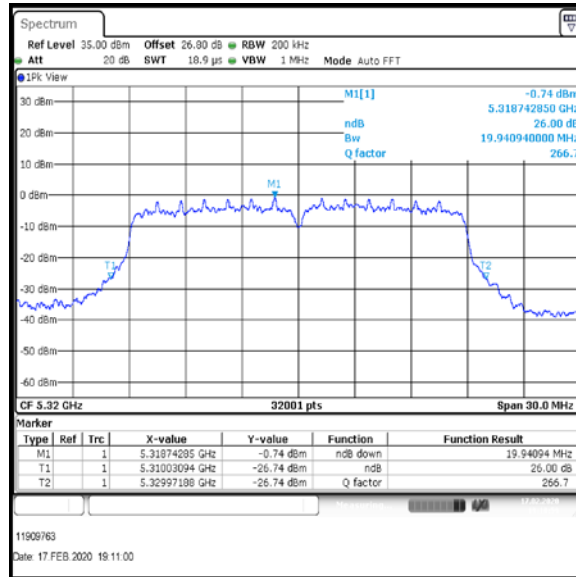

Bottom Channel

Middle Channel

Top-1 Channel

Result: **Pass**

Transmitter 26 dB Emission Bandwidth (continued)

Results: 802.11n / HT20 / MCS1 / MIMO / Port 1+2+3+4 / Port 4 / PWL 16 / 8 dBi Antenna

Channel	Frequency (MHz)	26 dB Emission Bandwidth (MHz)
Bottom	5260	20.349
Middle	5280	20.247
Top-1	5300	20.442

Bottom Channel

Middle Channel

Top-1 Channel

Result: **Pass**

Transmitter 26 dB Emission Bandwidth (continued)

Results: 802.11n / HT20 / MCS1 / MIMO / Port 1+2+3+4 / Port 1 / PWL 15 / 8 dBi Antenna

Channel	Frequency (MHz)	26 dB Emission Bandwidth (MHz)
Top	5320	20.277

Top Channel

Result: **Pass**

Transmitter 26 dB Emission Bandwidth (continued)

Results: 802.11n / HT20 / MCS1 / MIMO / Port 1+2+3+4 / Port 2 / PWL 15 / 8 dBi Antenna

Channel	Frequency (MHz)	26 dB Emission Bandwidth (MHz)
Top	5320	19.941