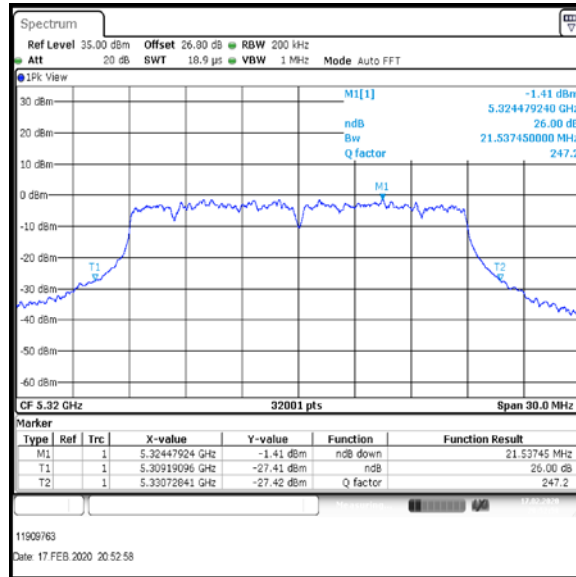

Top Channel

Result: **Pass**

Transmitter 26 dB Emission Bandwidth (continued)

Results: 802.11ac / HT20 / MCS1 / MIMO / Port 1+2+3+4 / Port 2 / PWL 15 / 8 dBi Antenna

Channel	Frequency (MHz)	26 dB Emission Bandwidth (MHz)
Top	5320	21.527

Top Channel

Result: **Pass**

Transmitter 26 dB Emission Bandwidth (continued)

Results: 802.11ac / HT20 / MCS1 / MIMO / Port 1+2+3+4 / Port 3 / PWL 15 / 8 dBi Antenna

Channel	Frequency (MHz)	26 dB Emission Bandwidth (MHz)
Top	5320	21.537