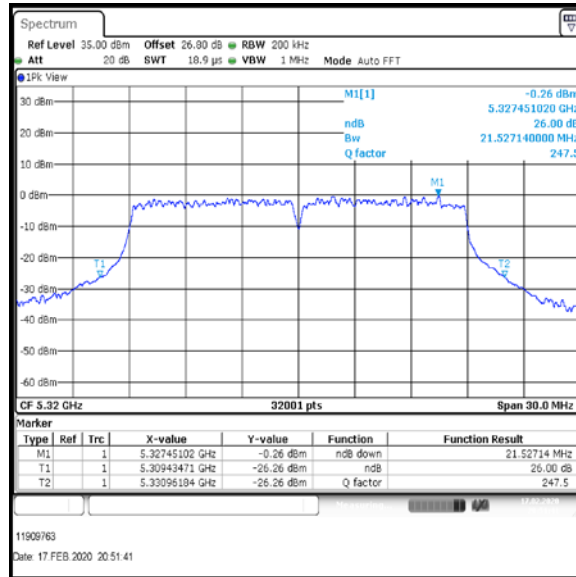

Bottom Channel

Middle Channel

Top-1 Channel

Result: **Pass**

Transmitter 26 dB Emission Bandwidth (continued)

Results: 802.11ac / HT20 / MCS1 / MIMO / Port 1+2+3+4 / Port 1 / PWL 15 / 8 dBi Antenna

Channel	Frequency (MHz)	26 dB Emission Bandwidth (MHz)
Top	5320	21.878

Top Channel

Result: **Pass**

Transmitter 26 dB Emission Bandwidth (continued)

Results: 802.11ac / HT20 / MCS1 / MIMO / Port 1+2+3+4 / Port 2 / PWL 15 / 8 dBi Antenna

Channel	Frequency (MHz)	26 dB Emission Bandwidth (MHz)
Top	5320	21.527