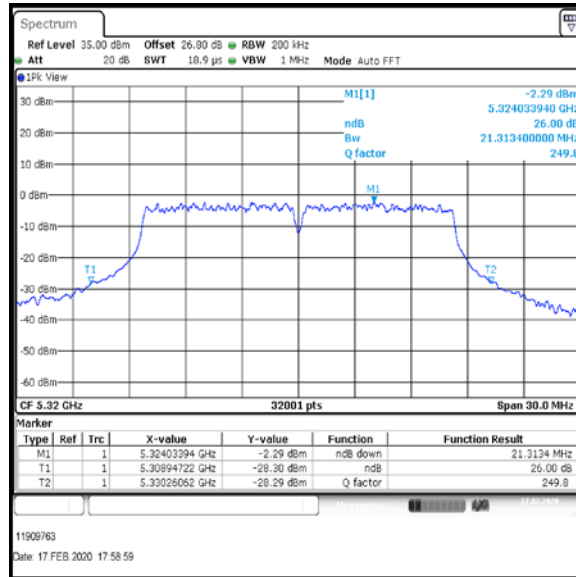

Bottom Channel

Middle Channel

Top-1 Channel

Result: Pass

Transmitter 26 dB Emission Bandwidth (continued)

Results: 802.11a / 20 MHz / 54Mbit / MIMO / Port 1+2+3+4 / Port 4 / PWL 16 / 8 dBi Antenna

Channel	Frequency (MHz)	26 dB Emission Bandwidth (MHz)
Bottom	5260	20.808
Middle	5280	20.731
Top-1	5300	20.863

Bottom Channel

Middle Channel

Top-1 Channel

Result: **Pass**

Transmitter 26 dB Emission Bandwidth (continued)

Results: 802.11a / 20 MHz / 54Mbit / MIMO / Port 1+2+3+4 / Port 1 / PWL 15 / 8 dBi Antenna

Channel	Frequency (MHz)	26 dB Emission Bandwidth (MHz)
Top	5320	21.313

Top Channel

Result: **Pass**

Transmitter 26 dB Emission Bandwidth (continued)

Results: 802.11a / 20 MHz / 54Mbit / MIMO / Port 1+2+3+4 / Port 2 / PWL 15 / 8 dBi Antenna

Channel	Frequency (MHz)	26 dB Emission Bandwidth (MHz)
Top	5320	20.318

Top Channel

Result: **Pass**

Transmitter 26 dB Emission Bandwidth (continued)

Results: 802.11a / 20 MHz / 54Mbit / MIMO / Port 1+2+3+4 / Port 3 / PWL 15 / 8 dBi Antenna

Channel	Frequency (MHz)	26 dB Emission Bandwidth (MHz)
Top	5320	20.757