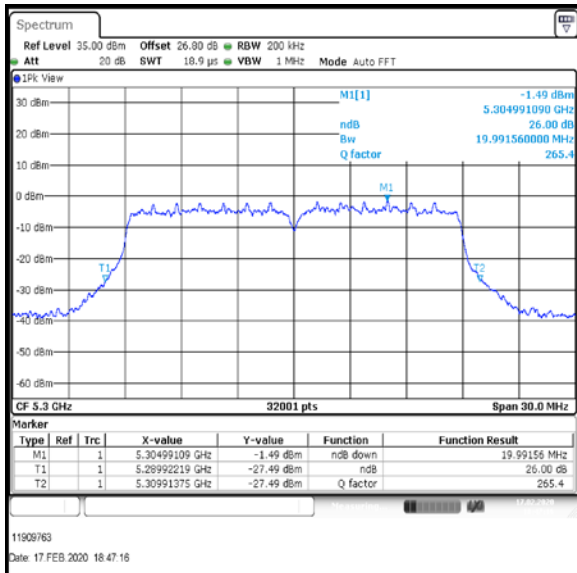

Top Channel

Result: **Pass**

Transmitter 26 dB Emission Bandwidth (continued)

Results: 802.11a / 20 MHz / 54Mbit / MIMO / Port 1+2+3+4 / Port 4 / PWL 15 / 8 dBi Antenna

Channel	Frequency (MHz)	26 dB Emission Bandwidth (MHz)
Top	5320	20.922

Top Channel

Result: **Pass**

Transmitter 26 dB Emission Bandwidth (continued)

Results: 802.11n / HT20 / MCS1 / MIMO / Port 1+2+3+4 / Port 1 / PWL 16 / 8 dBi Antenna

Channel	Frequency (MHz)	26 dB Emission Bandwidth (MHz)
Bottom	5260	20.278
Middle	5280	20.184
Top-1	5300	19.992

Bottom Channel

Middle Channel

Top-1 Channel

Result: **Pass**

Transmitter 26 dB Emission Bandwidth (continued)

Results: 802.11n / HT20 / MCS1 / MIMO / Port 1+2+3+4 / Port 2 / PWL 16 / 8 dBi Antenna

Channel	Frequency (MHz)	26 dB Emission Bandwidth (MHz)
Bottom	5260	20.274
Middle	5280	20.175
Top-1	5300	20.145