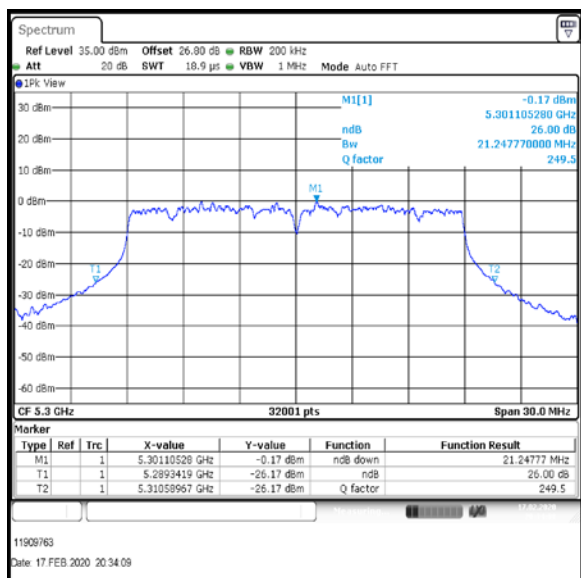

Top-1 Channel

Result: **Pass**