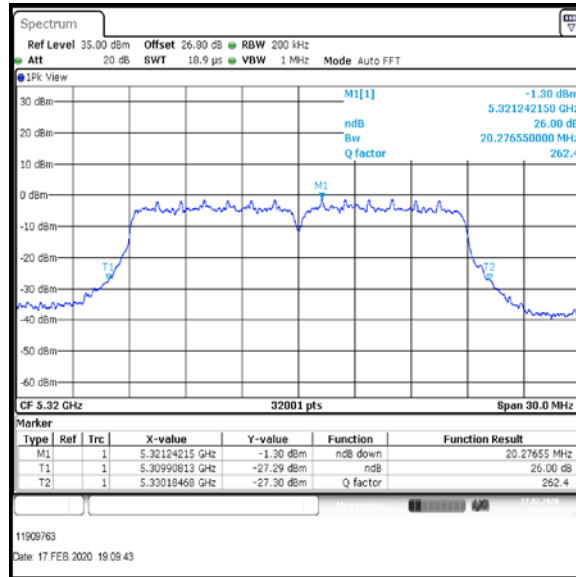

Bottom Channel

Middle Channel

Top-1 Channel

Result: **Pass**

Transmitter 26 dB Emission Bandwidth (continued)

Results: 802.11n / HT20 / MCS1 / MIMO / Port 1+2+3+4 / Port 1 / PWL 15 / 8 dBi Antenna

Channel	Frequency (MHz)	26 dB Emission Bandwidth (MHz)
Top	5320	20.277

Top Channel

Result: **Pass**

Transmitter 26 dB Emission Bandwidth (continued)

Results: 802.11n / HT20 / MCS1 / MIMO / Port 1+2+3+4 / Port 2 / PWL 15 / 8 dBi Antenna

Channel	Frequency (MHz)	26 dB Emission Bandwidth (MHz)
Top	5320	19.941