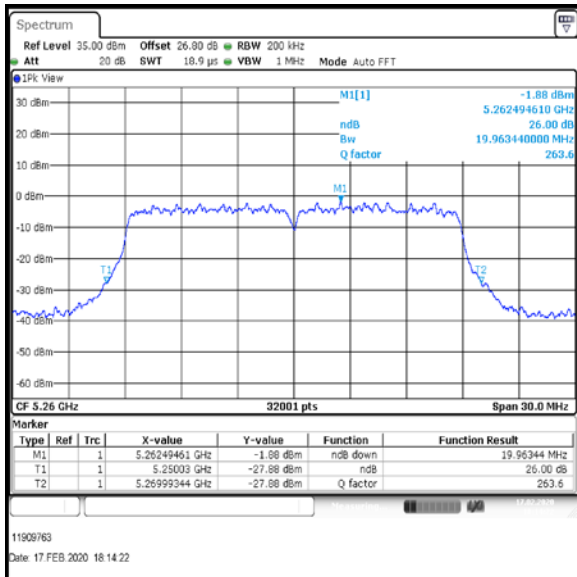

Transmitter 26 dB Emission Bandwidth (continued)

Results: 802.11n / HT20 / MCS2 / MIMO / Port 1+2+3+4 / Port 1 / PWL 16 / 8 dBi Antenna

Channel	Frequency (MHz)	26 dB Emission Bandwidth (MHz)
Bottom	5260	19.963
Middle	5280	20.063
Top-1	5300	20.173

Bottom Channel