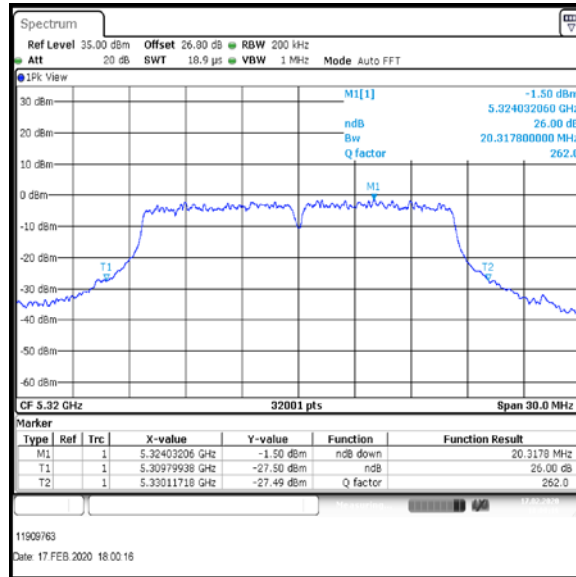

Bottom Channel

Middle Channel

Top-1 Channel

Result: Pass

Transmitter 26 dB Emission Bandwidth (continued)

Results: 802.11a / 20 MHz / 54Mbit / MIMO / Port 1+2+3+4 / Port 4 / PWL 16 / 8 dBi Antenna

Channel	Frequency (MHz)	26 dB Emission Bandwidth (MHz)
Bottom	5260	20.808
Middle	5280	20.731
Top-1	5300	20.863

Bottom Channel

Middle Channel

Top-1 Channel

Result: **Pass**

Transmitter 26 dB Emission Bandwidth (continued)

Results: 802.11a / 20 MHz / 54Mbit / MIMO / Port 1+2+3+4 / Port 1 / PWL 15 / 8 dBi Antenna

Channel	Frequency (MHz)	26 dB Emission Bandwidth (MHz)
Top	5320	21.313

Top Channel

Result: **Pass**

Transmitter 26 dB Emission Bandwidth (continued)

Results: 802.11a / 20 MHz / 54Mbit / MIMO / Port 1+2+3+4 / Port 2 / PWL 15 / 8 dBi Antenna

Channel	Frequency (MHz)	26 dB Emission Bandwidth (MHz)
Top	5320	20.318

Top Channel

Result: **Pass**

Transmitter 26 dB Emission Bandwidth (continued)

Results: 802.11a / 20 MHz / 54Mbit / MIMO / Port 1+2+3+4 / Port 3 / PWL 15 / 8 dBi Antenna

Channel	Frequency (MHz)	26 dB Emission Bandwidth (MHz)
Top	5320	20.757