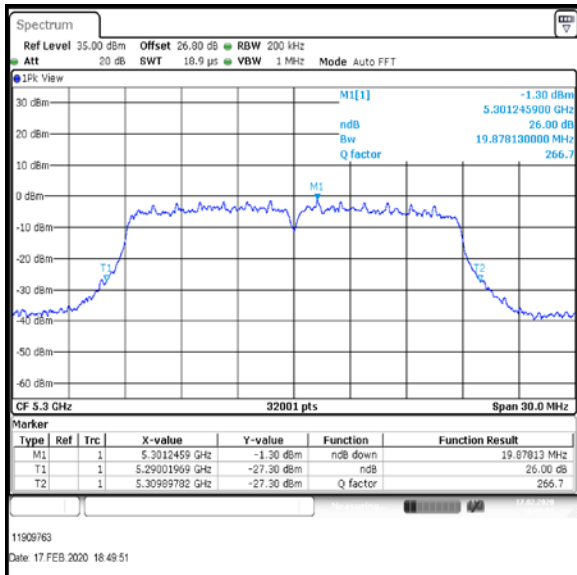

Bottom Channel

Middle Channel

Top-1 Channel

Result: **Pass**

Transmitter 26 dB Emission Bandwidth (continued)

Results: 802.11n / HT20 / MCS1 / MIMO / Port 1+2+3+4 / Port 3 / PWL 16 / 8 dBi Antenna

Channel	Frequency (MHz)	26 dB Emission Bandwidth (MHz)
Bottom	5260	19.978
Middle	5280	20.092
Top-1	5300	19.878

Bottom Channel

Middle Channel

Top-1 Channel

Result: **Pass**

Transmitter 26 dB Emission Bandwidth (continued)

Results: 802.11n / HT20 / MCS1 / MIMO / Port 1+2+3+4 / Port 4 / PWL 16 / 8 dBi Antenna

Channel	Frequency (MHz)	26 dB Emission Bandwidth (MHz)
Bottom	5260	20.349
Middle	5280	20.247
Top-1	5300	20.442