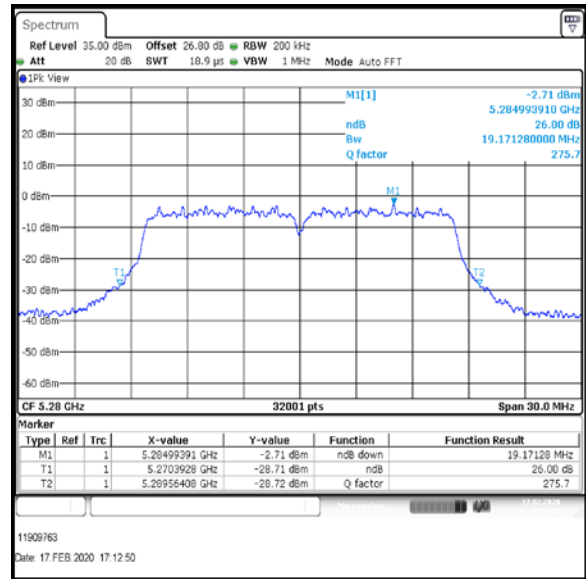

Bottom Channel

Middle Channel

Top-1 Channel

Result: **Pass**

Transmitter 26 dB Emission Bandwidth (continued)

Results: 802.11a / 20 MHz / 12Mbit / MIMO / Port 1+2+3+4 / Port 4 / PWL 16 / 8 dBi Antenna

Channel	Frequency (MHz)	26 dB Emission Bandwidth (MHz)
Bottom	5260	19.351
Middle	5280	19.171
Top-1	5300	19.156

Bottom Channel

Middle Channel

Top-1 Channel

Result: **Pass**

Transmitter 26 dB Emission Bandwidth (continued)

Results: 802.11a / 20 MHz / 12Mbit / MIMO / Port 1+2+3+4 / Port 1 / PWL 15 / 8 dBi Antenna

Channel	Frequency (MHz)	26 dB Emission Bandwidth (MHz)
Top	5320	19.186

Top Channel

Result: **Pass**

Transmitter 26 dB Emission Bandwidth (continued)

Results: 802.11a / 20 MHz / 12Mbit / MIMO / Port 1+2+3+4 / Port 2 / PWL 15 / 8 dBi Antenna

Channel	Frequency (MHz)	26 dB Emission Bandwidth (MHz)
Top	5320	19.052