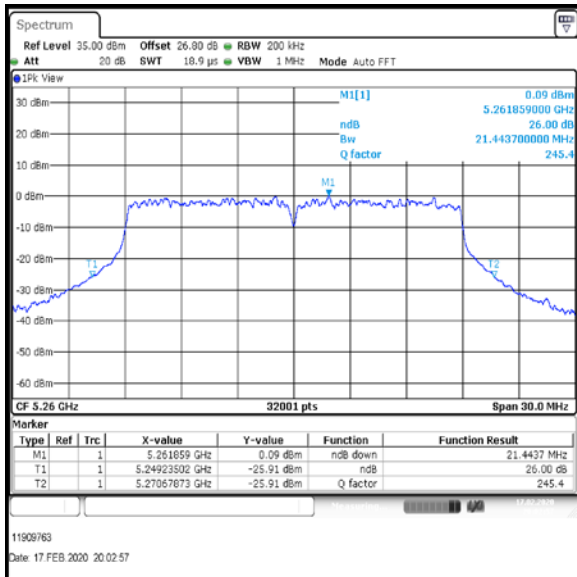

Bottom Channel

Middle Channel

Top-1 Channel

Result: **Pass**

Transmitter 26 dB Emission Bandwidth (continued)

Results: 802.11ac / HT20 / MCS1 / MIMO / Port 1+2+3+4 / Port 2 / PWL 16 / 8 dBi Antenna

Channel	Frequency (MHz)	26 dB Emission Bandwidth (MHz)
Bottom	5260	21.444
Middle	5280	21.285
Top-1	5300	21.252

Bottom Channel

Middle Channel

Top-1 Channel

Result: **Pass**

Transmitter 26 dB Emission Bandwidth (continued)

Results: 802.11ac / HT20 / MCS1 / MIMO / Port 1+2+3+4 / Port 3 / PWL 16 / 8 dBi Antenna

Channel	Frequency (MHz)	26 dB Emission Bandwidth (MHz)
Bottom	5260	21.128
Middle	5280	21.132
Top-1	5300	21.248