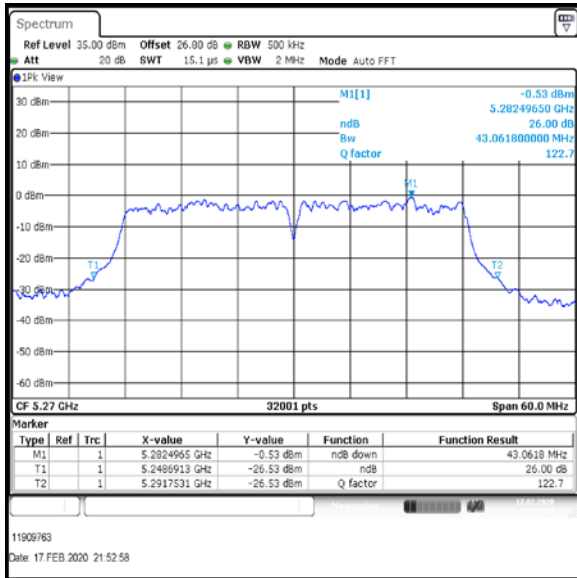

Bottom Channel

Top Channel

Result: **Pass**

Transmitter 26 dB Emission Bandwidth (continued)

Results: 802.11ac / HT40 / MCS3 / MIMO / Port 1+2+3+4 / Port 1 / PWL 15 / 8 dBi Antenna

Channel	Frequency (MHz)	26 dB Emission Bandwidth (MHz)
Bottom	5270	43.062
Top	5310	43.047