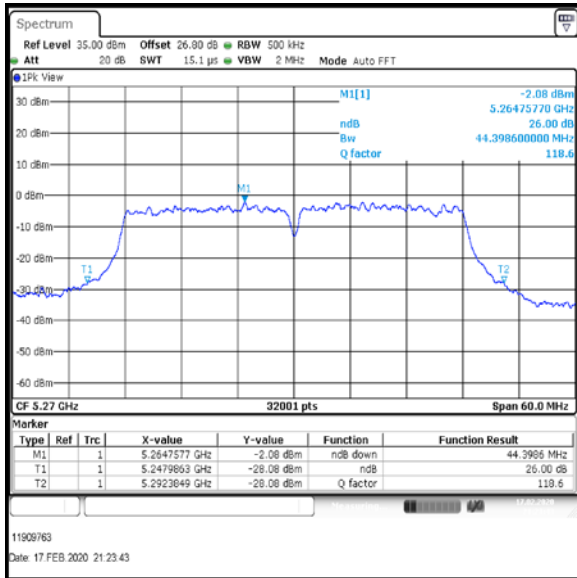

Transmitter 26 dB Emission Bandwidth (continued)

Results: 802.11n / HT40 / MCS3 / MIMO / Port 1+2+3+4 / Port 1 / PWL 15 / 8 dBi Antenna

Channel	Frequency (MHz)	26 dB Emission Bandwidth (MHz)
Bottom	5270	44.399
Top	5310	42.550

Bottom Channel