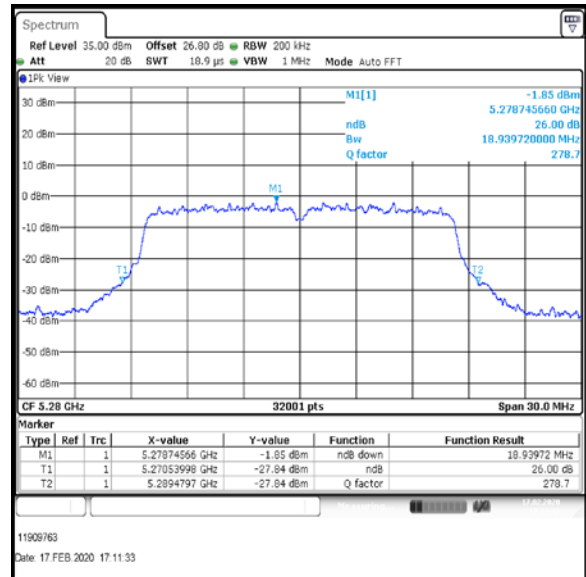

Transmitter 26 dB Emission Bandwidth (continued)

Results: 802.11a / 20 MHz / 12Mbit / MIMO / Port 1+2+3+4 / Port 3 / PWL 16 / 8 dBi Antenna

Channel	Frequency (MHz)	26 dB Emission Bandwidth (MHz)
Bottom	5260	19.098
Middle	5280	18.940
Top-1	5300	19.001

Bottom Channel

Middle Channel

Top-1 Channel

Result: **Pass**

Transmitter 26 dB Emission Bandwidth (continued)

Results: 802.11a / 20 MHz / 12Mbit / MIMO / Port 1+2+3+4 / Port 4 / PWL 16 / 8 dBi Antenna

Channel	Frequency (MHz)	26 dB Emission Bandwidth (MHz)
Bottom	5260	19.351
Middle	5280	19.171
Top-1	5300	19.156

Bottom Channel

Middle Channel

Top-1 Channel

Result: **Pass**

Transmitter 26 dB Emission Bandwidth (continued)

Results: 802.11a / 20 MHz / 12Mbit / MIMO / Port 1+2+3+4 / Port 1 / PWL 15 / 8 dBi Antenna

Channel	Frequency (MHz)	26 dB Emission Bandwidth (MHz)
Top	5320	19.186