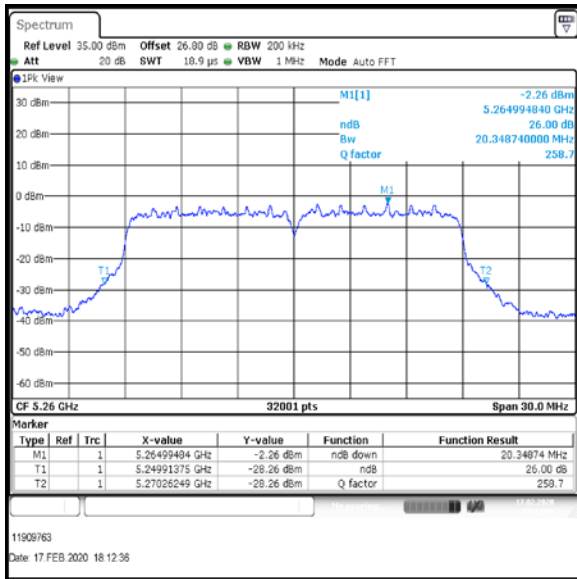

Bottom Channel

Middle Channel

Top-1 Channel

Result: **Pass**

Transmitter 26 dB Emission Bandwidth (continued)

Results: 802.11n / HT20 / MCS1 / MIMO / Port 1+2+3+4 / Port 4 / PWL 16 / 8 dBi Antenna

Channel	Frequency (MHz)	26 dB Emission Bandwidth (MHz)
Bottom	5260	20.349
Middle	5280	20.247
Top-1	5300	20.442

Bottom Channel

Middle Channel

Top-1 Channel

Result: **Pass**

Transmitter 26 dB Emission Bandwidth (continued)

Results: 802.11n / HT20 / MCS1 / MIMO / Port 1+2+3+4 / Port 1 / PWL 15 / 8 dBi Antenna

Channel	Frequency (MHz)	26 dB Emission Bandwidth (MHz)
Top	5320	20.277