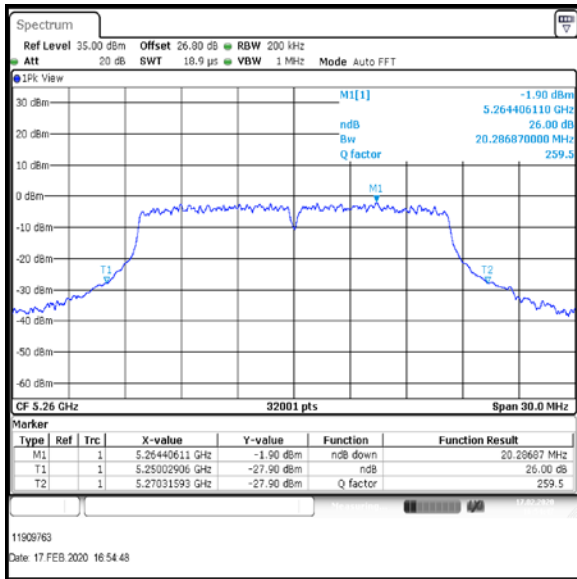

Bottom Channel

Middle Channel

Top-1 Channel

Result: **Pass**

Transmitter 26 dB Emission Bandwidth (continued)

Results: 802.11a / 20 MHz / 54Mbit / MIMO / Port 1+2+3+4 / Port 2 / PWL 16 / 8 dBi Antenna

Channel	Frequency (MHz)	26 dB Emission Bandwidth (MHz)
Bottom	5260	20.61
Middle	5280	21.092
Top-1	5300	20.139

Bottom Channel

Middle Channel

Top-1 Channel

Result: **Pass**

Transmitter 26 dB Emission Bandwidth (continued)

Results: 802.11a / 20 MHz / 54Mbit / MIMO / Port 1+2+3+4 / Port 3 / PWL 16 / 8 dBi Antenna

Channel	Frequency (MHz)	26 dB Emission Bandwidth (MHz)
Bottom	5260	20.287
Middle	5280	20.41
Top-1	5300	21.038

Bottom Channel

Middle Channel

Top-1 Channel

Result: Pass

Transmitter 26 dB Emission Bandwidth (continued)

Results: 802.11a / 20 MHz / 54Mbit / MIMO / Port 1+2+3+4 / Port 4 / PWL 16 / 8 dBi Antenna

Channel	Frequency (MHz)	26 dB Emission Bandwidth (MHz)
Bottom	5260	20.808
Middle	5280	20.731
Top-1	5300	20.863

Bottom Channel

Middle Channel

Top-1 Channel

Result: **Pass**

Transmitter 26 dB Emission Bandwidth (continued)

Results: 802.11a / 20 MHz / 54Mbit / MIMO / Port 1+2+3+4 / Port 1 / PWL 15 / 8 dBi Antenna

Channel	Frequency (MHz)	26 dB Emission Bandwidth (MHz)
Top	5320	21.313