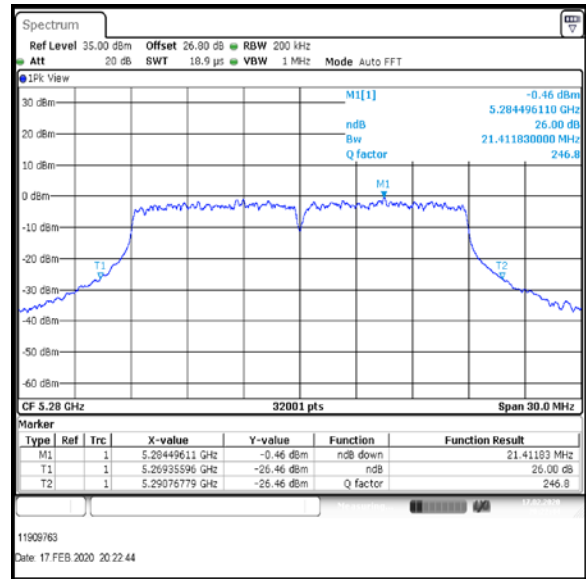

Middle Channel