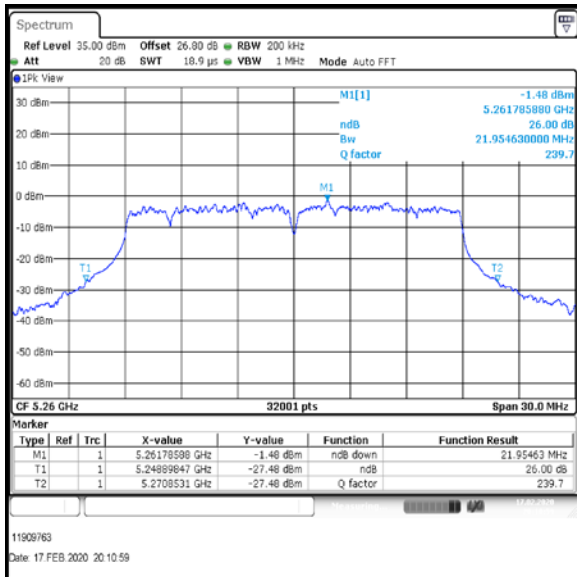

Bottom Channel

Middle Channel

Top-1 Channel

Result: **Pass**

Transmitter 26 dB Emission Bandwidth (continued)

Results: 802.11ac / HT20 / MCS2 / MIMO / Port 1+2+3+4 / Port 4 / PWL 16 / 8 dBi Antenna

Channel	Frequency (MHz)	26 dB Emission Bandwidth (MHz)
Bottom	5260	21.955
Middle	5280	21.854
Top-1	5300	21.832

Bottom Channel

Middle Channel

Top-1 Channel

Result: **Pass**

Transmitter 26 dB Emission Bandwidth (continued)

Results: 802.11ac / HT20 / MCS2 / MIMO / Port 1+2+3+4 / Port 1 / PWL 15 / 8 dBi Antenna

Channel	Frequency (MHz)	26 dB Emission Bandwidth (MHz)
Top	5320	21.373