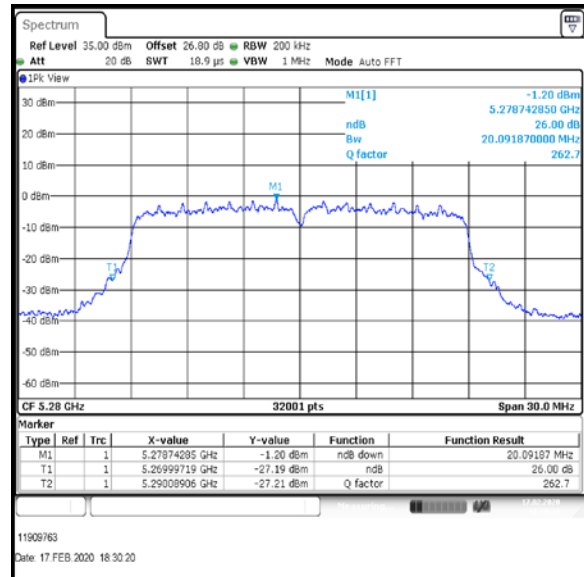

Bottom Channel

Middle Channel

Top-1 Channel

Result: **Pass**

Transmitter 26 dB Emission Bandwidth (continued)

Results: 802.11n / HT20 / MCS1 / MIMO / Port 1+2+3+4 / Port 2 / PWL 16 / 8 dBi Antenna

Channel	Frequency (MHz)	26 dB Emission Bandwidth (MHz)
Bottom	5260	20.274
Middle	5280	20.175
Top-1	5300	20.145

Bottom Channel

Middle Channel

Top-1 Channel

Result: **Pass**

Transmitter 26 dB Emission Bandwidth (continued)

Results: 802.11n / HT20 / MCS1 / MIMO / Port 1+2+3+4 / Port 3 / PWL 16 / 8 dBi Antenna

Channel	Frequency (MHz)	26 dB Emission Bandwidth (MHz)
Bottom	5260	19.978
Middle	5280	20.092
Top-1	5300	19.878

Bottom Channel

Middle Channel

Top-1 Channel

Result: **Pass**

Transmitter 26 dB Emission Bandwidth (continued)

Results: 802.11n / HT20 / MCS1 / MIMO / Port 1+2+3+4 / Port 4 / PWL 16 / 8 dBi Antenna

Channel	Frequency (MHz)	26 dB Emission Bandwidth (MHz)
Bottom	5260	20.349
Middle	5280	20.247
Top-1	5300	20.442