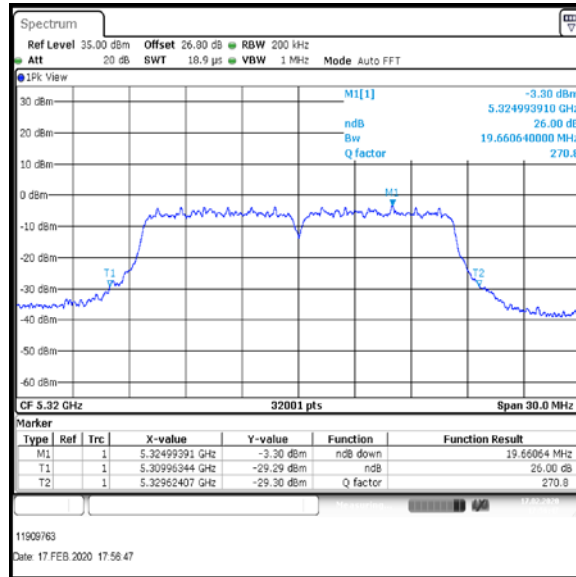

Top Channel

Result: **Pass**

Transmitter 26 dB Emission Bandwidth (continued)

Results: 802.11a / 20 MHz / 12Mbit / MIMO / Port 1+2+3+4 / Port 2 / PWL 15 / 8 dBi Antenna

Channel	Frequency (MHz)	26 dB Emission Bandwidth (MHz)
Top	5320	19.052

Top Channel

Result: **Pass**

Transmitter 26 dB Emission Bandwidth (continued)

Results: 802.11a / 20 MHz / 12Mbit / MIMO / Port 1+2+3+4 / Port 3 / PWL 15 / 8 dBi Antenna

Channel	Frequency (MHz)	26 dB Emission Bandwidth (MHz)
Top	5320	19.206

Top Channel

Result: **Pass**

Transmitter 26 dB Emission Bandwidth (continued)

Results: 802.11a / 20 MHz / 12Mbit / MIMO / Port 1+2+3+4 / Port 4 / PWL 15 / 8 dBi Antenna

Channel	Frequency (MHz)	26 dB Emission Bandwidth (MHz)
Top	5320	19.661

Top Channel

Result: **Pass**

Transmitter 26 dB Emission Bandwidth (continued)

Results: 802.11a / 20 MHz / 54Mbit / MIMO / Port 1+2+3+4 / Port 1 / PWL 16 / 8 dBi Antenna

Channel	Frequency (MHz)	26 dB Emission Bandwidth (MHz)
Bottom	5260	21.066
Middle	5280	20.952
Top-1	5300	20.62