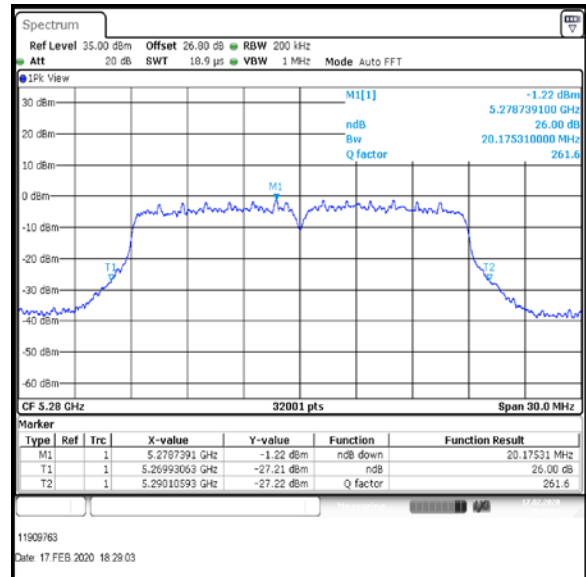

Bottom Channel

Middle Channel

Top-1 Channel

Result: **Pass**

Transmitter 26 dB Emission Bandwidth (continued)

Results: 802.11n / HT20 / MCS1 / MIMO / Port 1+2+3+4 / Port 2 / PWL 16 / 8 dBi Antenna

Channel	Frequency (MHz)	26 dB Emission Bandwidth (MHz)
Bottom	5260	20.274
Middle	5280	20.175
Top-1	5300	20.145

Bottom Channel

Middle Channel

Top-1 Channel

Result: **Pass**

Transmitter 26 dB Emission Bandwidth (continued)

Results: 802.11n / HT20 / MCS1 / MIMO / Port 1+2+3+4 / Port 3 / PWL 16 / 8 dBi Antenna

Channel	Frequency (MHz)	26 dB Emission Bandwidth (MHz)
Bottom	5260	19.978
Middle	5280	20.092
Top-1	5300	19.878