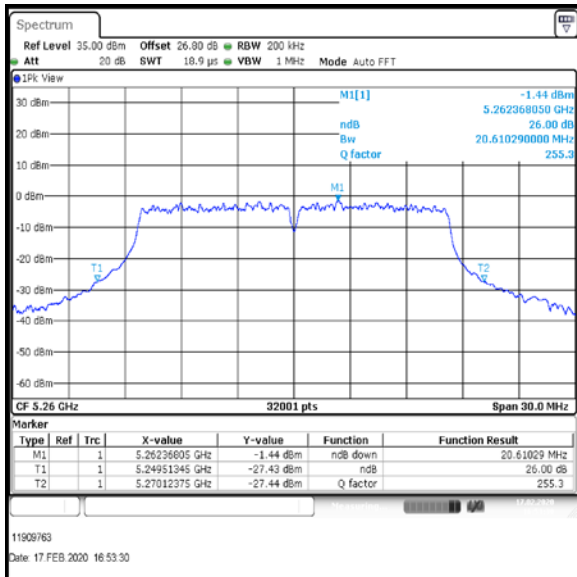

Top Channel

Result: **Pass**

Transmitter 26 dB Emission Bandwidth (continued)

Results: 802.11a / 20 MHz / 54Mbit / MIMO / Port 1+2+3+4 / Port 1 / PWL 16 / 8 dBi Antenna

Channel	Frequency (MHz)	26 dB Emission Bandwidth (MHz)
Bottom	5260	21.066
Middle	5280	20.952
Top-1	5300	20.62

Bottom Channel

Middle Channel

Top-1 Channel

Result: **Pass**

Transmitter 26 dB Emission Bandwidth (continued)

Results: 802.11a / 20 MHz / 54Mbit / MIMO / Port 1+2+3+4 / Port 2 / PWL 16 / 8 dBi Antenna

Channel	Frequency (MHz)	26 dB Emission Bandwidth (MHz)
Bottom	5260	20.61
Middle	5280	21.092
Top-1	5300	20.139

Bottom Channel

Middle Channel

Top-1 Channel

Result: **Pass**

Transmitter 26 dB Emission Bandwidth (continued)

Results: 802.11a / 20 MHz / 54Mbit / MIMO / Port 1+2+3+4 / Port 3 / PWL 16 / 8 dBi Antenna

Channel	Frequency (MHz)	26 dB Emission Bandwidth (MHz)
Bottom	5260	20.287
Middle	5280	20.41
Top-1	5300	21.038

Bottom Channel

Middle Channel

Top-1 Channel

Result: Pass

Transmitter 26 dB Emission Bandwidth (continued)

Results: 802.11a / 20 MHz / 54Mbit / MIMO / Port 1+2+3+4 / Port 4 / PWL 16 / 8 dBi Antenna

Channel	Frequency (MHz)	26 dB Emission Bandwidth (MHz)
Bottom	5260	20.808
Middle	5280	20.731
Top-1	5300	20.863