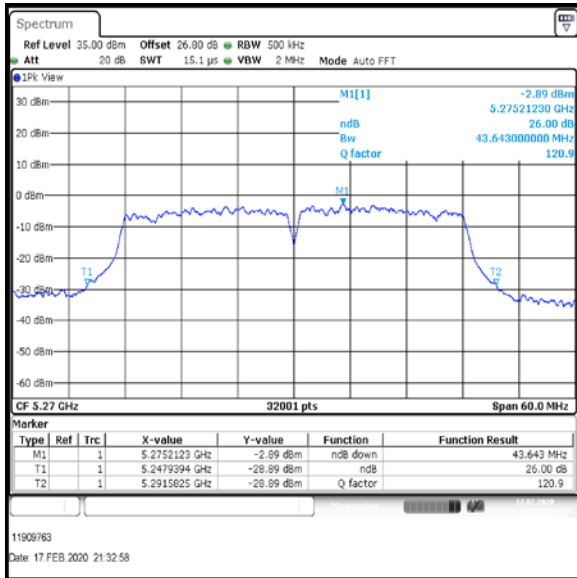

Bottom Channel

Top Channel

Result: **Pass**

Transmitter 26 dB Emission Bandwidth (continued)

Results: 802.11n / HT40 / MCS7 / MIMO / Port 1+2+3+4 / Port 4 / PWL 15 / 8 dBi Antenna

Channel	Frequency (MHz)	26 dB Emission Bandwidth (MHz)
Bottom	5270	43.643
Top	5310	43.118