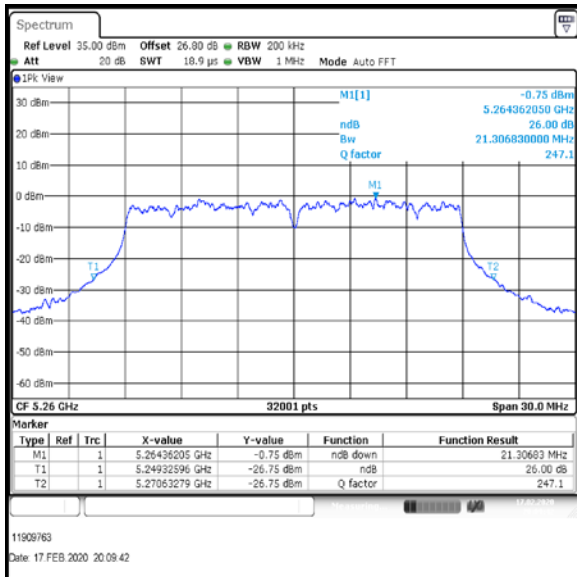

Bottom Channel

Middle Channel

Top-1 Channel

Result: **Pass**

Transmitter 26 dB Emission Bandwidth (continued)

Results: 802.11ac / HT20 / MCS2 / MIMO / Port 1+2+3+4 / Port 3 / PWL 16 / 8 dBi Antenna

Channel	Frequency (MHz)	26 dB Emission Bandwidth (MHz)
Bottom	5260	21.307
Middle	5280	20.961
Top-1	5300	21.051

Bottom Channel

Middle Channel

Top-1 Channel

Result: **Pass**

Transmitter 26 dB Emission Bandwidth (continued)

Results: 802.11ac / HT20 / MCS2 / MIMO / Port 1+2+3+4 / Port 4 / PWL 16 / 8 dBi Antenna

Channel	Frequency (MHz)	26 dB Emission Bandwidth (MHz)
Bottom	5260	21.955
Middle	5280	21.854
Top-1	5300	21.832