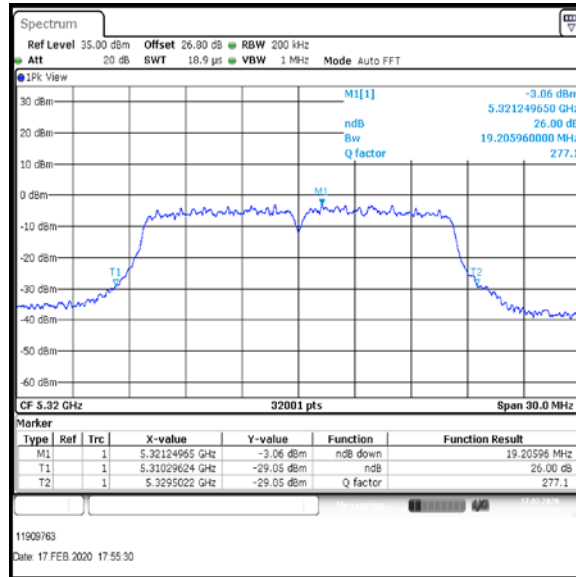

Bottom Channel

Middle Channel

Top-1 Channel

Result: **Pass**

Transmitter 26 dB Emission Bandwidth (continued)

Results: 802.11a / 20 MHz / 12Mbit / MIMO / Port 1+2+3+4 / Port 1 / PWL 15 / 8 dBi Antenna

Channel	Frequency (MHz)	26 dB Emission Bandwidth (MHz)
Top	5320	19.186

Top Channel

Result: **Pass**

Transmitter 26 dB Emission Bandwidth (continued)

Results: 802.11a / 20 MHz / 12Mbit / MIMO / Port 1+2+3+4 / Port 2 / PWL 15 / 8 dBi Antenna

Channel	Frequency (MHz)	26 dB Emission Bandwidth (MHz)
Top	5320	19.052

Top Channel

Result: **Pass**

Transmitter 26 dB Emission Bandwidth (continued)

Results: 802.11a / 20 MHz / 12Mbit / MIMO / Port 1+2+3+4 / Port 3 / PWL 15 / 8 dBi Antenna

Channel	Frequency (MHz)	26 dB Emission Bandwidth (MHz)
Top	5320	19.206

Top Channel

Result: **Pass**

Transmitter 26 dB Emission Bandwidth (continued)

Results: 802.11a / 20 MHz / 12Mbit / MIMO / Port 1+2+3+4 / Port 4 / PWL 15 / 8 dBi Antenna

Channel	Frequency (MHz)	26 dB Emission Bandwidth (MHz)
Top	5320	19.661