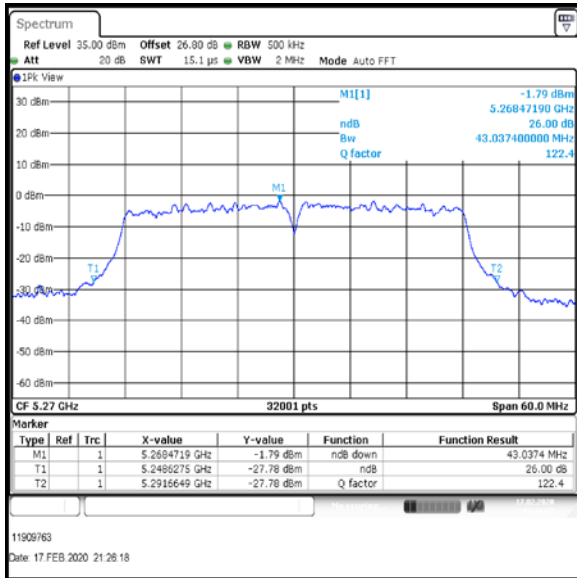

Bottom Channel

Top Channel

Result: Pass

Transmitter 26 dB Emission Bandwidth (continued)

Results: 802.11n / HT40 / MCS3 / MIMO / Port 1+2+3+4 / Port 3 / PWL 15 / 8 dBi Antenna

Channel	Frequency (MHz)	26 dB Emission Bandwidth (MHz)
Bottom	5270	43.037
Top	5310	43.690