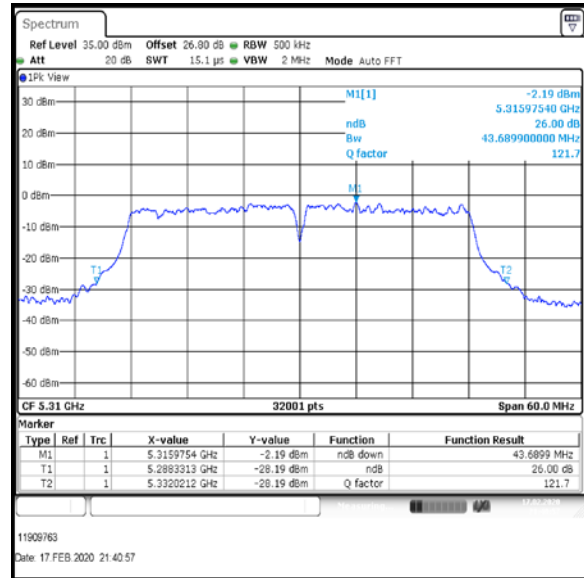

Top Channel

Result: **Pass**