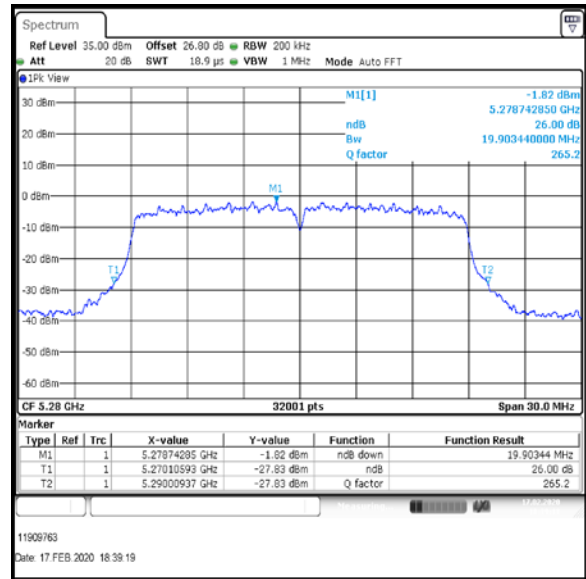

Middle Channel