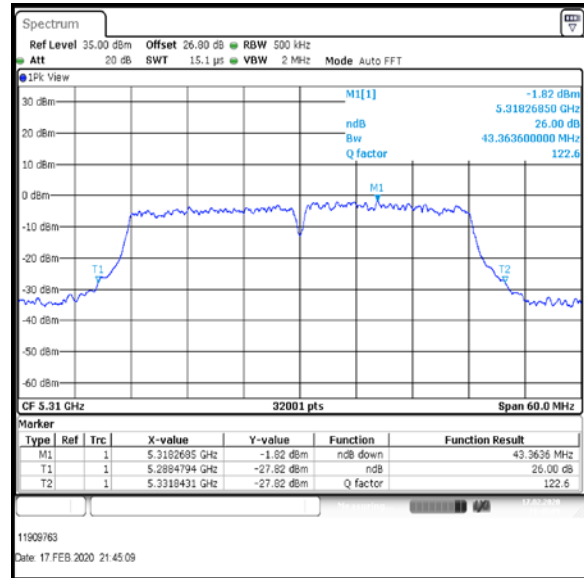

Top Channel

Result: **Pass**