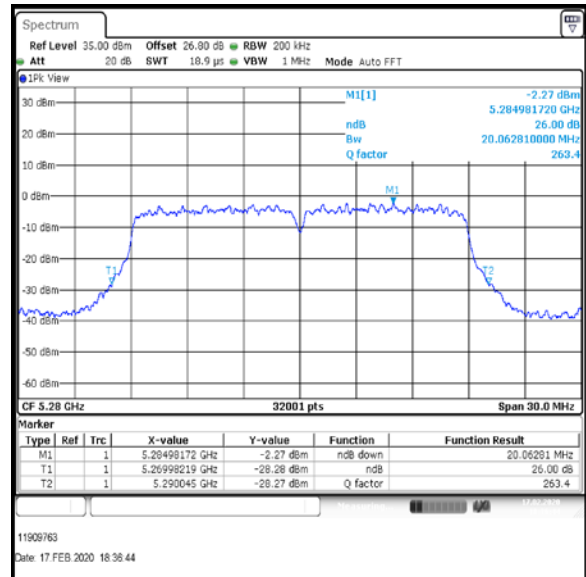

Top Channel

Result: **Pass**

Transmitter 26 dB Emission Bandwidth (continued)

Results: 802.11n / HT20 / MCS2 / MIMO / Port 1+2+3+4 / Port 1 / PWL 16 / 8 dBi Antenna

Channel	Frequency (MHz)	26 dB Emission Bandwidth (MHz)
Bottom	5260	19.963
Middle	5280	20.063
Top-1	5300	20.173

Bottom Channel

Middle Channel

Top-1 Channel

Result: **Pass**

Transmitter 26 dB Emission Bandwidth (continued)

Results: 802.11n / HT20 / MCS2 / MIMO / Port 1+2+3+4 / Port 2 / PWL 16 / 8 dBi Antenna

Channel	Frequency (MHz)	26 dB Emission Bandwidth (MHz)
Bottom	5260	20.074
Middle	5280	19.900
Top-1	5300	19.968