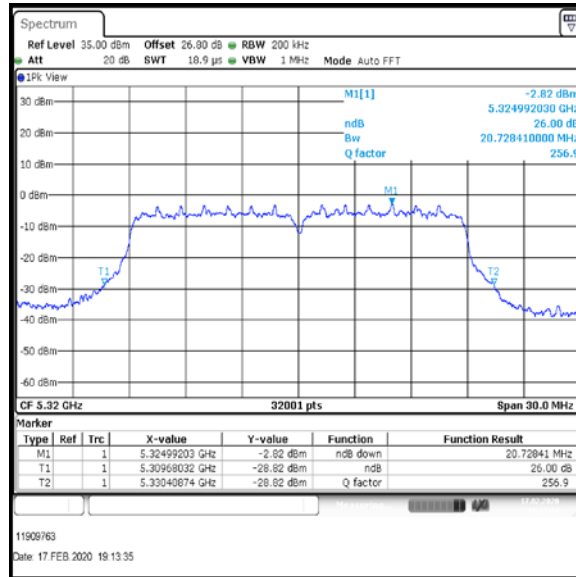

Top Channel

Result: **Pass**

Transmitter 26 dB Emission Bandwidth (continued)

Results: 802.11n / HT20 / MCS1 / MIMO / Port 1+2+3+4 / Port 3 / PWL 15 / 8 dBi Antenna

Channel	Frequency (MHz)	26 dB Emission Bandwidth (MHz)
Top	5320	20.337

Top Channel

Result: **Pass**

Transmitter 26 dB Emission Bandwidth (continued)

Results: 802.11n / HT20 / MCS1 / MIMO / Port 1+2+3+4 / Port 4 / PWL 15 / 8 dBi Antenna

Channel	Frequency (MHz)	26 dB Emission Bandwidth (MHz)
Top	5320	20.728