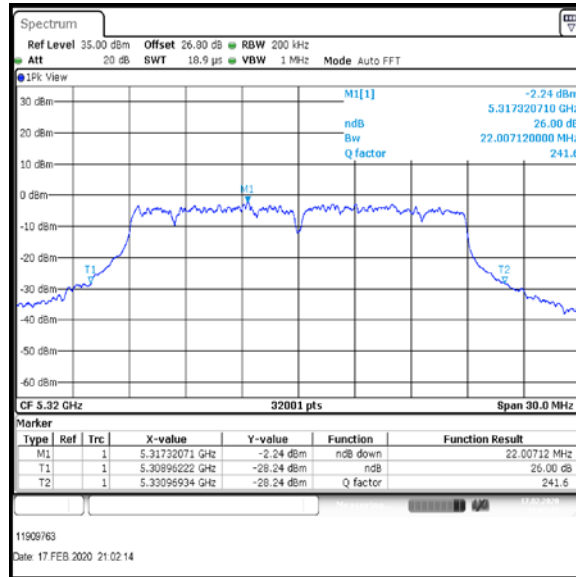

Transmitter 26 dB Emission Bandwidth (continued)

Results: 802.11ac / HT20 / MCS2 / MIMO / Port 1+2+3+4 / Port 4 / PWL 15 / 8 dBi Antenna

Channel	Frequency (MHz)	26 dB Emission Bandwidth (MHz)
Top	5320	22.007

Top Channel

Result: **Pass**