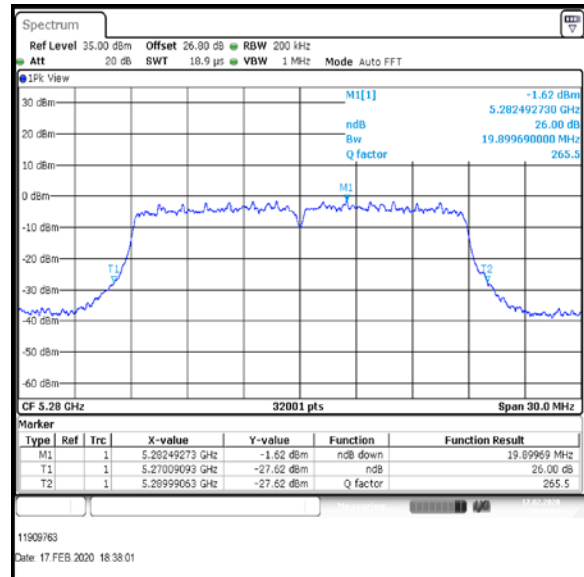

Bottom Channel

Middle Channel

Top-1 Channel

Result: **Pass**

Transmitter 26 dB Emission Bandwidth (continued)

Results: 802.11n / HT20 / MCS2 / MIMO / Port 1+2+3+4 / Port 2 / PWL 16 / 8 dBi Antenna

Channel	Frequency (MHz)	26 dB Emission Bandwidth (MHz)
Bottom	5260	20.074
Middle	5280	19.900
Top-1	5300	19.968

Bottom Channel

Middle Channel

Top-1 Channel

Result: **Pass**

Transmitter 26 dB Emission Bandwidth (continued)

Results: 802.11n / HT20 / MCS2 / MIMO / Port 1+2+3+4 / Port 3 / PWL 16 / 8 dBi Antenna

Channel	Frequency (MHz)	26 dB Emission Bandwidth (MHz)
Bottom	5260	19.741
Middle	5280	19.903
Top-1	5300	19.801