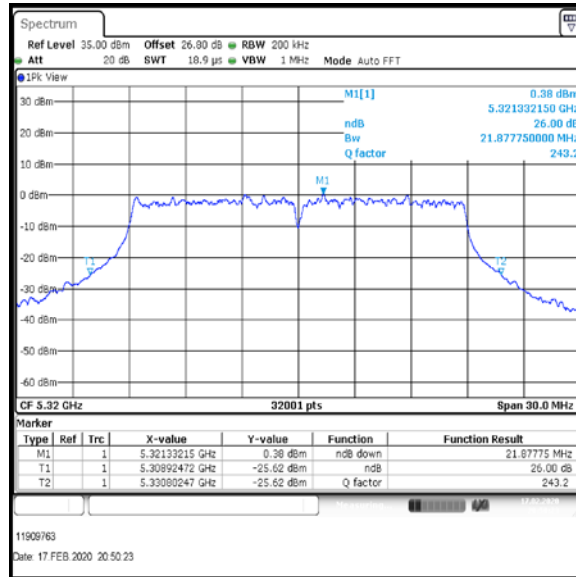

Bottom Channel

Middle Channel

Top-1 Channel

Result: **Pass**

Transmitter 26 dB Emission Bandwidth (continued)

Results: 802.11ac / HT20 / MCS1 / MIMO / Port 1+2+3+4 / Port 1 / PWL 15 / 8 dBi Antenna

Channel	Frequency (MHz)	26 dB Emission Bandwidth (MHz)
Top	5320	21.878

Top Channel

Result: **Pass**

Transmitter 26 dB Emission Bandwidth (continued)

Results: 802.11ac / HT20 / MCS1 / MIMO / Port 1+2+3+4 / Port 2 / PWL 15 / 8 dBi Antenna

Channel	Frequency (MHz)	26 dB Emission Bandwidth (MHz)
Top	5320	21.527