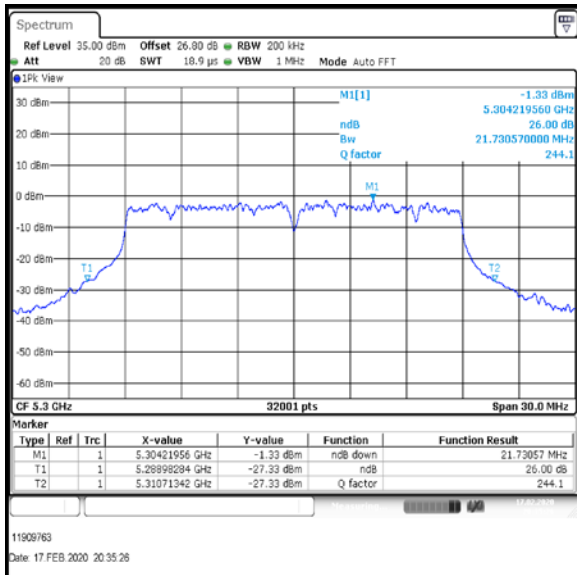

Bottom Channel

Middle Channel

Top-1 Channel

Result: **Pass**

Transmitter 26 dB Emission Bandwidth (continued)

Results: 802.11ac / HT20 / MCS1 / MIMO / Port 1+2+3+4 / Port 4 / PWL 16 / 8 dBi Antenna

Channel	Frequency (MHz)	26 dB Emission Bandwidth (MHz)
Bottom	5260	22.069
Middle	5280	21.862
Top-1	5300	21.731

Bottom Channel

Middle Channel

Top-1 Channel

Result: **Pass**

Transmitter 26 dB Emission Bandwidth (continued)

Results: 802.11ac / HT20 / MCS1 / MIMO / Port 1+2+3+4 / Port 1 / PWL 15 / 8 dBi Antenna

Channel	Frequency (MHz)	26 dB Emission Bandwidth (MHz)
Top	5320	21.878