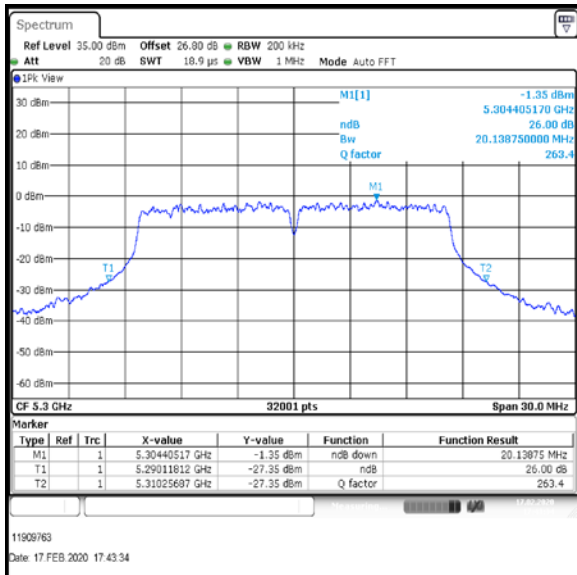

Top Channel

Result: **Pass**

Transmitter 26 dB Emission Bandwidth (continued)

Results: 802.11a / 20 MHz / 54Mbit / MIMO / Port 1+2+3+4 / Port 1 / PWL 16 / 8 dBi Antenna

Channel	Frequency (MHz)	26 dB Emission Bandwidth (MHz)
Bottom	5260	21.066
Middle	5280	20.952
Top-1	5300	20.62

Bottom Channel

Middle Channel

Top-1 Channel

Result: **Pass**

Transmitter 26 dB Emission Bandwidth (continued)

Results: 802.11a / 20 MHz / 54Mbit / MIMO / Port 1+2+3+4 / Port 2 / PWL 16 / 8 dBi Antenna

Channel	Frequency (MHz)	26 dB Emission Bandwidth (MHz)
Bottom	5260	20.61
Middle	5280	21.092
Top-1	5300	20.139

Bottom Channel

Middle Channel

Top-1 Channel

Result: **Pass**

Transmitter 26 dB Emission Bandwidth (continued)

Results: 802.11a / 20 MHz / 54Mbit / MIMO / Port 1+2+3+4 / Port 3 / PWL 16 / 8 dBi Antenna

Channel	Frequency (MHz)	26 dB Emission Bandwidth (MHz)
Bottom	5260	20.287
Middle	5280	20.41
Top-1	5300	21.038

Bottom Channel

Middle Channel

Top-1 Channel

Result: Pass

Transmitter 26 dB Emission Bandwidth (continued)

Results: 802.11a / 20 MHz / 54Mbit / MIMO / Port 1+2+3+4 / Port 4 / PWL 16 / 8 dBi Antenna

Channel	Frequency (MHz)	26 dB Emission Bandwidth (MHz)
Bottom	5260	20.808
Middle	5280	20.731
Top-1	5300	20.863