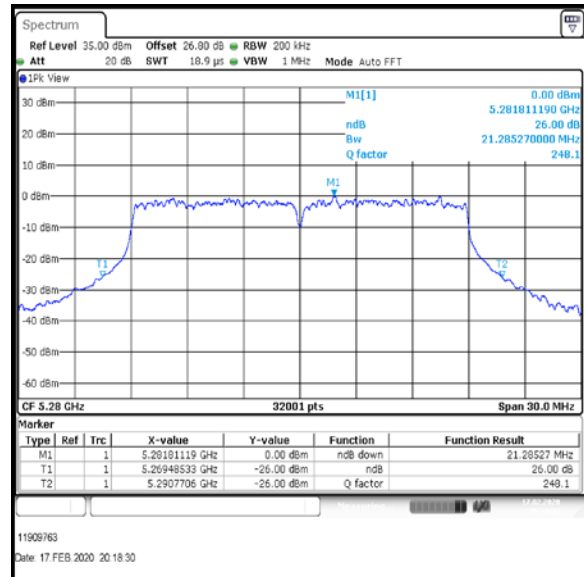

Bottom Channel

Middle Channel

Top-1 Channel

Result: **Pass**

Transmitter 26 dB Emission Bandwidth (continued)

Results: 802.11ac / HT20 / MCS1 / MIMO / Port 1+2+3+4 / Port 2 / PWL 16 / 8 dBi Antenna

Channel	Frequency (MHz)	26 dB Emission Bandwidth (MHz)
Bottom	5260	21.444
Middle	5280	21.285
Top-1	5300	21.252

Bottom Channel

Middle Channel

Top-1 Channel

Result: **Pass**

Transmitter 26 dB Emission Bandwidth (continued)

Results: 802.11ac / HT20 / MCS1 / MIMO / Port 1+2+3+4 / Port 3 / PWL 16 / 8 dBi Antenna

Channel	Frequency (MHz)	26 dB Emission Bandwidth (MHz)
Bottom	5260	21.128
Middle	5280	21.132
Top-1	5300	21.248