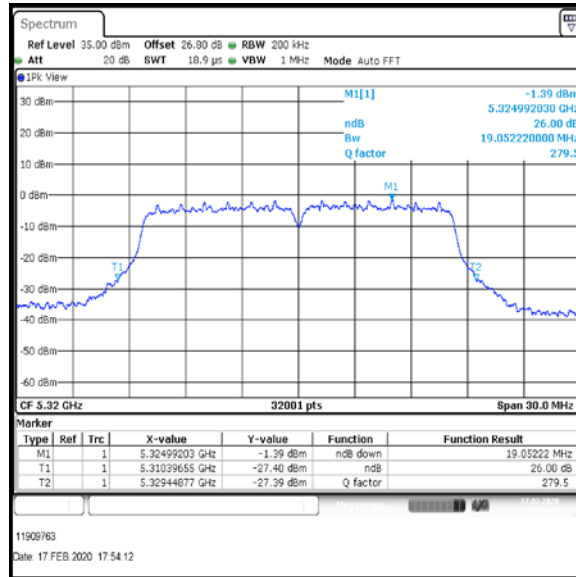

Bottom Channel

Middle Channel

Top-1 Channel

Result: **Pass**

Transmitter 26 dB Emission Bandwidth (continued)

Results: 802.11a / 20 MHz / 12Mbit / MIMO / Port 1+2+3+4 / Port 4 / PWL 16 / 8 dBi Antenna

Channel	Frequency (MHz)	26 dB Emission Bandwidth (MHz)
Bottom	5260	19.351
Middle	5280	19.171
Top-1	5300	19.156

Bottom Channel

Middle Channel

Top-1 Channel

Result: **Pass**

Transmitter 26 dB Emission Bandwidth (continued)

Results: 802.11a / 20 MHz / 12Mbit / MIMO / Port 1+2+3+4 / Port 1 / PWL 15 / 8 dBi Antenna

Channel	Frequency (MHz)	26 dB Emission Bandwidth (MHz)
Top	5320	19.186

Top Channel

Result: **Pass**

Transmitter 26 dB Emission Bandwidth (continued)

Results: 802.11a / 20 MHz / 12Mbit / MIMO / Port 1+2+3+4 / Port 2 / PWL 15 / 8 dBi Antenna

Channel	Frequency (MHz)	26 dB Emission Bandwidth (MHz)
Top	5320	19.052