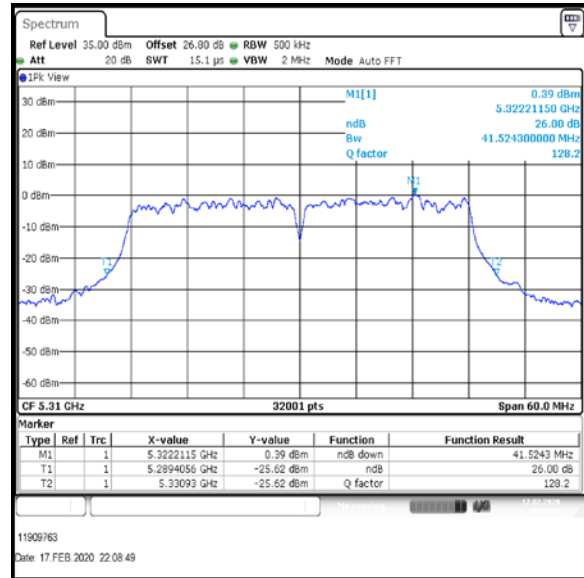

Top Channel

Result: **Pass**