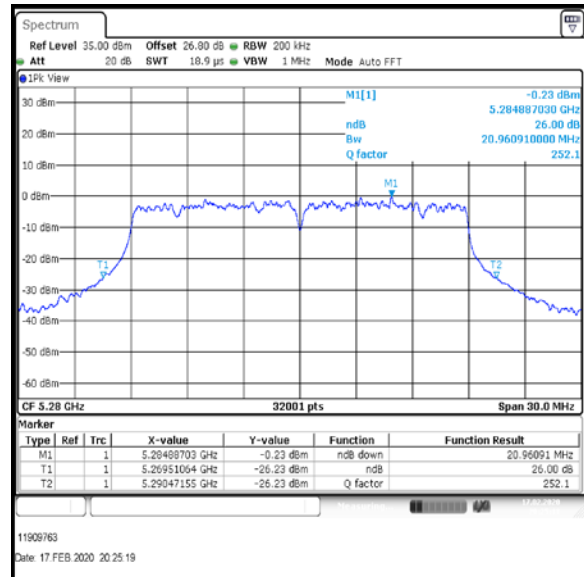

Middle Channel