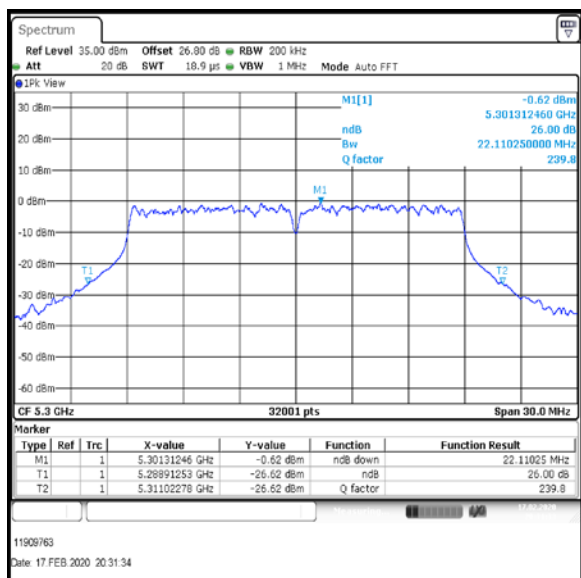

Top-1 Channel

Result: **Pass**