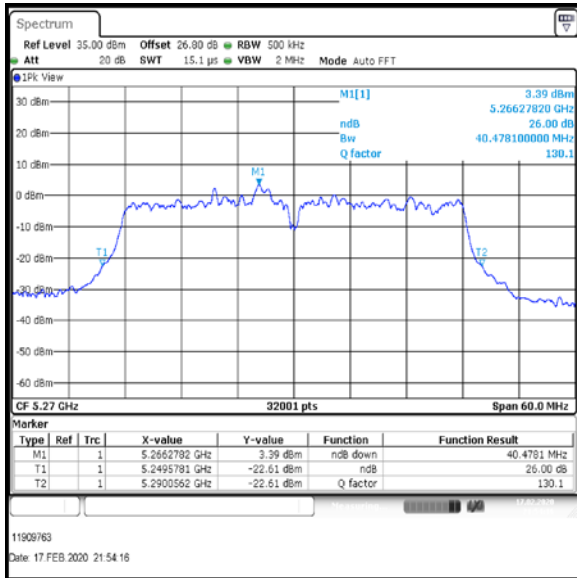

Bottom Channel

Top Channel

Result: **Pass**

Transmitter 26 dB Emission Bandwidth (continued)

Results: 802.11ac / HT40 / MCS3 / MIMO / Port 1+2+3+4 / Port 2 / PWL 15 / 8 dBi Antenna

Channel	Frequency (MHz)	26 dB Emission Bandwidth (MHz)
Bottom	5270	40.478
Top	5310	41.524

Bottom Channel

Top Channel

Result: **Pass**