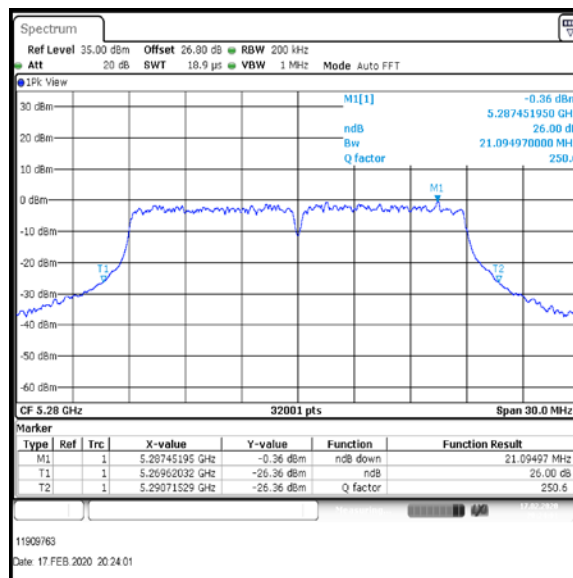

Middle Channel