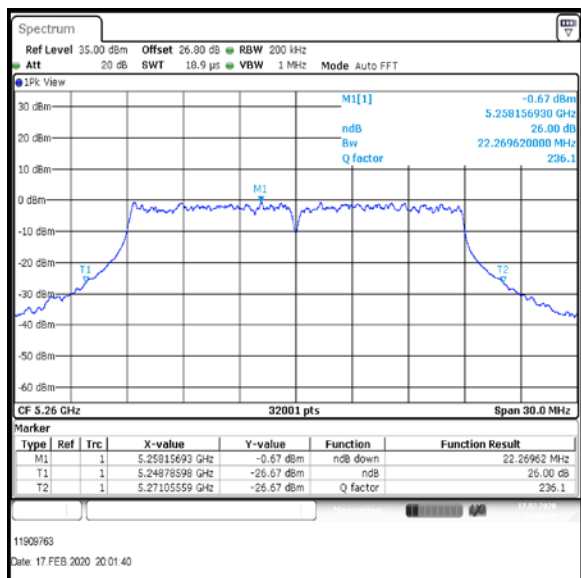

Transmitter 26 dB Emission Bandwidth (continued)

Results: 802.11ac / HT20 / MCS1 / MIMO / Port 1+2+3+4 / Port 1 / PWL 16 / 8 dBi Antenna

Channel	Frequency (MHz)	26 dB Emission Bandwidth (MHz)
Bottom	5260	22.270
Middle	5280	22.073
Top-1	5300	22.110

Bottom Channel