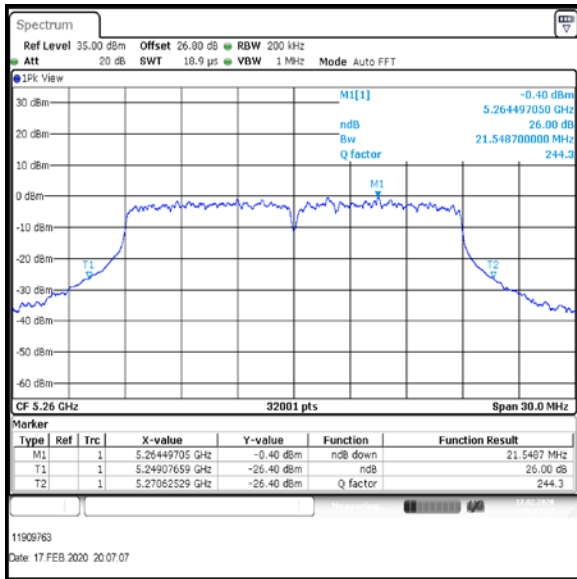

Transmitter 26 dB Emission Bandwidth (continued)

Results: 802.11ac / HT20 / MCS2 / MIMO / Port 1+2+3+4 / Port 1 / PWL 16 / 8 dBi Antenna

Channel	Frequency (MHz)	26 dB Emission Bandwidth (MHz)
Bottom	5260	21.549
Middle	5280	21.412
Top-1	5300	21.024

Bottom Channel