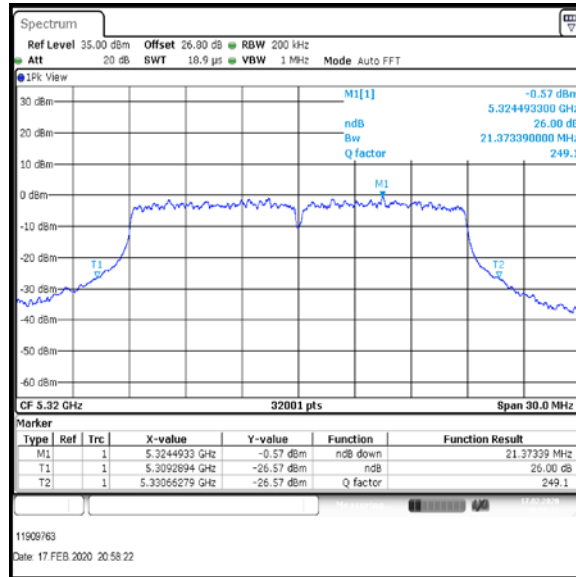

Bottom Channel

Middle Channel

Top-1 Channel

Result: **Pass**

Transmitter 26 dB Emission Bandwidth (continued)

Results: 802.11ac / HT20 / MCS2 / MIMO / Port 1+2+3+4 / Port 1 / PWL 15 / 8 dBi Antenna

Channel	Frequency (MHz)	26 dB Emission Bandwidth (MHz)
Top	5320	21.373