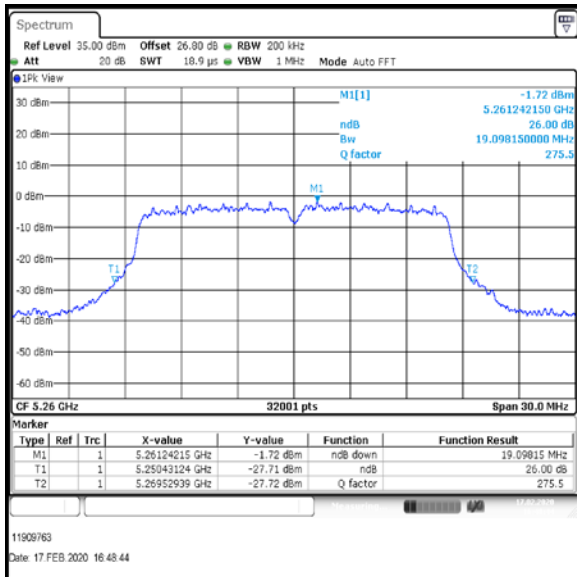

Transmitter 26 dB Emission Bandwidth (continued)

Results: 802.11a / 20 MHz / 12Mbit / MIMO / Port 1+2+3+4 / Port 3 / PWL 16 / 8 dBi Antenna

Channel	Frequency (MHz)	26 dB Emission Bandwidth (MHz)
Bottom	5260	19.098
Middle	5280	18.940
Top-1	5300	19.001

Bottom Channel

Middle Channel

Top-1 Channel

Result: **Pass**

Transmitter 26 dB Emission Bandwidth (continued)

Results: 802.11a / 20 MHz / 12Mbit / MIMO / Port 1+2+3+4 / Port 4 / PWL 16 / 8 dBi Antenna

Channel	Frequency (MHz)	26 dB Emission Bandwidth (MHz)
Bottom	5260	19.351
Middle	5280	19.171
Top-1	5300	19.156

Bottom Channel

Middle Channel

Top-1 Channel

Result: **Pass**

Transmitter 26 dB Emission Bandwidth (continued)

Results: 802.11a / 20 MHz / 12Mbit / MIMO / Port 1+2+3+4 / Port 1 / PWL 15 / 8 dBi Antenna

Channel	Frequency (MHz)	26 dB Emission Bandwidth (MHz)
Top	5320	19.186