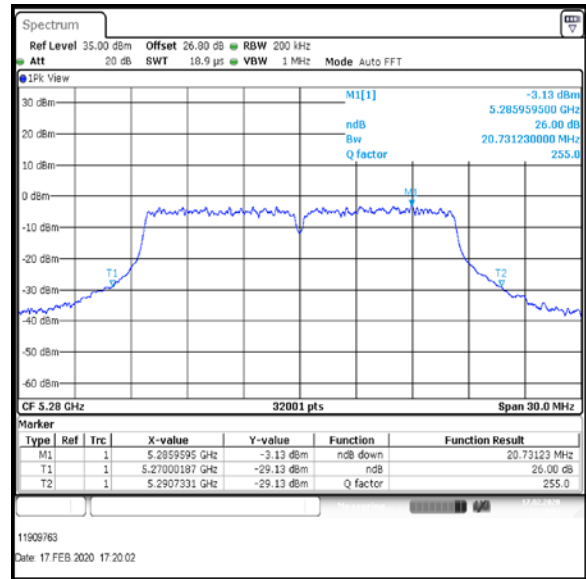

Bottom Channel

Middle Channel

Top-1 Channel

Result: **Pass**

Transmitter 26 dB Emission Bandwidth (continued)

Results: 802.11a / 20 MHz / 54Mbit / MIMO / Port 1+2+3+4 / Port 3 / PWL 16 / 8 dBi Antenna

Channel	Frequency (MHz)	26 dB Emission Bandwidth (MHz)
Bottom	5260	20.287
Middle	5280	20.41
Top-1	5300	21.038

Bottom Channel

Middle Channel

Top-1 Channel

Result: Pass

Transmitter 26 dB Emission Bandwidth (continued)

Results: 802.11a / 20 MHz / 54Mbit / MIMO / Port 1+2+3+4 / Port 4 / PWL 16 / 8 dBi Antenna

Channel	Frequency (MHz)	26 dB Emission Bandwidth (MHz)
Bottom	5260	20.808
Middle	5280	20.731
Top-1	5300	20.863

Bottom Channel

Middle Channel

Top-1 Channel

Result: **Pass**

Transmitter 26 dB Emission Bandwidth (continued)

Results: 802.11a / 20 MHz / 54Mbit / MIMO / Port 1+2+3+4 / Port 1 / PWL 15 / 8 dBi Antenna

Channel	Frequency (MHz)	26 dB Emission Bandwidth (MHz)
Top	5320	21.313