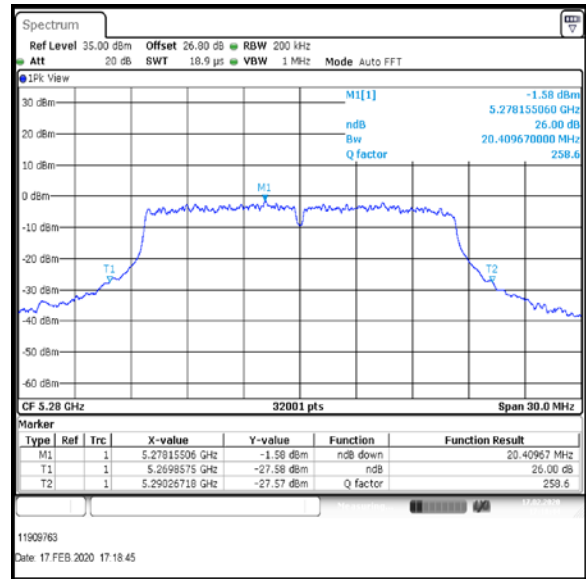

Bottom Channel

Middle Channel

Top-1 Channel

Result: **Pass**

Transmitter 26 dB Emission Bandwidth (continued)

Results: 802.11a / 20 MHz / 54Mbit / MIMO / Port 1+2+3+4 / Port 2 / PWL 16 / 8 dBi Antenna

Channel	Frequency (MHz)	26 dB Emission Bandwidth (MHz)
Bottom	5260	20.61
Middle	5280	21.092
Top-1	5300	20.139

Bottom Channel

Middle Channel

Top-1 Channel

Result: **Pass**

Transmitter 26 dB Emission Bandwidth (continued)

Results: 802.11a / 20 MHz / 54Mbit / MIMO / Port 1+2+3+4 / Port 3 / PWL 16 / 8 dBi Antenna

Channel	Frequency (MHz)	26 dB Emission Bandwidth (MHz)
Bottom	5260	20.287
Middle	5280	20.41
Top-1	5300	21.038

Bottom Channel

Middle Channel

Top-1 Channel

Result: Pass

Transmitter 26 dB Emission Bandwidth (continued)

Results: 802.11a / 20 MHz / 54Mbit / MIMO / Port 1+2+3+4 / Port 4 / PWL 16 / 8 dBi Antenna

Channel	Frequency (MHz)	26 dB Emission Bandwidth (MHz)
Bottom	5260	20.808
Middle	5280	20.731
Top-1	5300	20.863

Bottom Channel

Middle Channel

Top-1 Channel

Result: **Pass**

Transmitter 26 dB Emission Bandwidth (continued)

Results: 802.11a / 20 MHz / 54Mbit / MIMO / Port 1+2+3+4 / Port 1 / PWL 15 / 8 dBi Antenna

Channel	Frequency (MHz)	26 dB Emission Bandwidth (MHz)
Top	5320	21.313