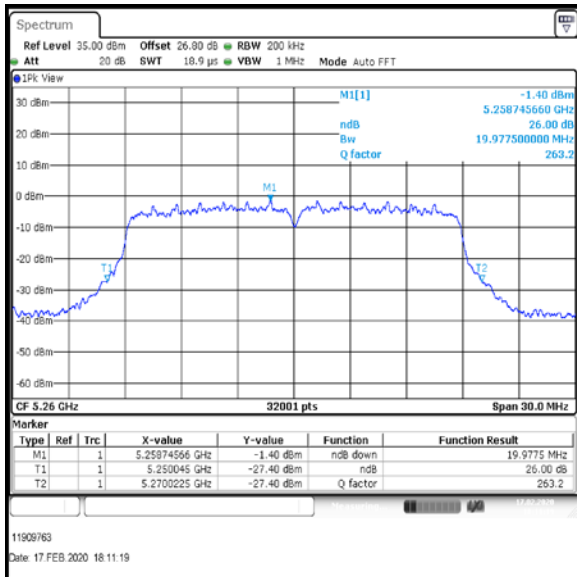

Bottom Channel

Middle Channel

Top-1 Channel

Result: **Pass**

Transmitter 26 dB Emission Bandwidth (continued)

Results: 802.11n / HT20 / MCS1 / MIMO / Port 1+2+3+4 / Port 3 / PWL 16 / 8 dBi Antenna

Channel	Frequency (MHz)	26 dB Emission Bandwidth (MHz)
Bottom	5260	19.978
Middle	5280	20.092
Top-1	5300	19.878

Bottom Channel

Middle Channel

Top-1 Channel

Result: **Pass**

Transmitter 26 dB Emission Bandwidth (continued)

Results: 802.11n / HT20 / MCS1 / MIMO / Port 1+2+3+4 / Port 4 / PWL 16 / 8 dBi Antenna

Channel	Frequency (MHz)	26 dB Emission Bandwidth (MHz)
Bottom	5260	20.349
Middle	5280	20.247
Top-1	5300	20.442