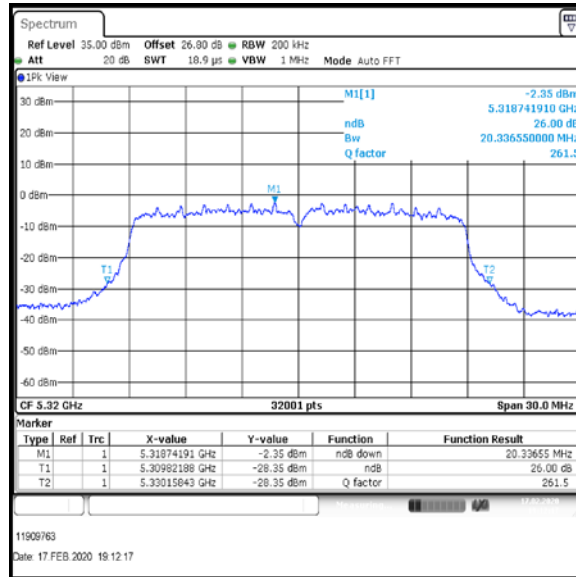

Top Channel

Result: **Pass**

Transmitter 26 dB Emission Bandwidth (continued)

Results: 802.11n / HT20 / MCS1 / MIMO / Port 1+2+3+4 / Port 2 / PWL 15 / 8 dBi Antenna

Channel	Frequency (MHz)	26 dB Emission Bandwidth (MHz)
Top	5320	19.941

Top Channel

Result: **Pass**

Transmitter 26 dB Emission Bandwidth (continued)

Results: 802.11n / HT20 / MCS1 / MIMO / Port 1+2+3+4 / Port 3 / PWL 15 / 8 dBi Antenna

Channel	Frequency (MHz)	26 dB Emission Bandwidth (MHz)
Top	5320	20.337