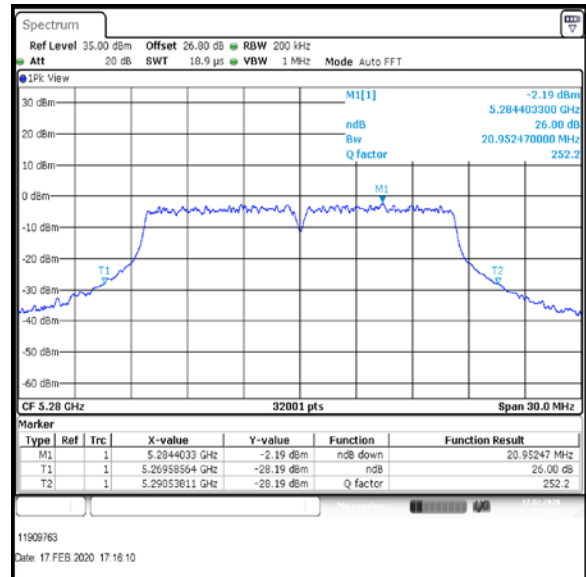

Top Channel

Result: **Pass**

Transmitter 26 dB Emission Bandwidth (continued)

Results: 802.11a / 20 MHz / 12Mbit / MIMO / Port 1+2+3+4 / Port 4 / PWL 15 / 8 dBi Antenna

Channel	Frequency (MHz)	26 dB Emission Bandwidth (MHz)
Top	5320	19.661

Top Channel

Result: **Pass**

Transmitter 26 dB Emission Bandwidth (continued)

Results: 802.11a / 20 MHz / 54Mbit / MIMO / Port 1+2+3+4 / Port 1 / PWL 16 / 8 dBi Antenna

Channel	Frequency (MHz)	26 dB Emission Bandwidth (MHz)
Bottom	5260	21.066
Middle	5280	20.952
Top-1	5300	20.62

Bottom Channel

Middle Channel

Top-1 Channel

Result: **Pass**

Transmitter 26 dB Emission Bandwidth (continued)

Results: 802.11a / 20 MHz / 54Mbit / MIMO / Port 1+2+3+4 / Port 2 / PWL 16 / 8 dBi Antenna

Channel	Frequency (MHz)	26 dB Emission Bandwidth (MHz)
Bottom	5260	20.61
Middle	5280	21.092
Top-1	5300	20.139