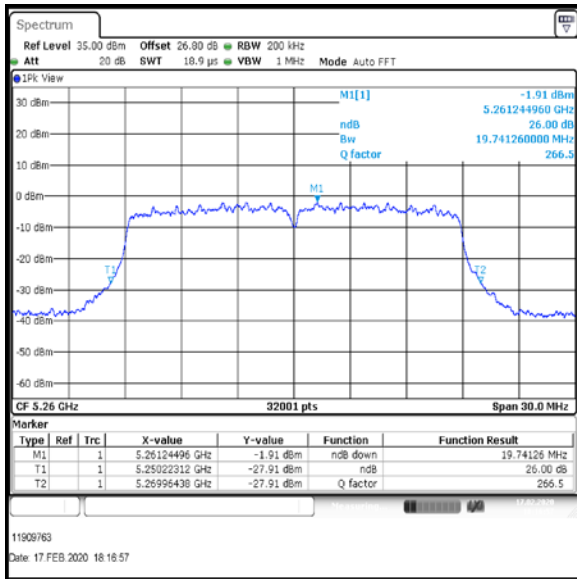

Bottom Channel

Middle Channel

Top-1 Channel

Result: **Pass**

Transmitter 26 dB Emission Bandwidth (continued)

Results: 802.11n / HT20 / MCS2 / MIMO / Port 1+2+3+4 / Port 3 / PWL 16 / 8 dBi Antenna

Channel	Frequency (MHz)	26 dB Emission Bandwidth (MHz)
Bottom	5260	19.741
Middle	5280	19.903
Top-1	5300	19.801

Bottom Channel

Middle Channel

Top-1 Channel

Result: **Pass**

Transmitter 26 dB Emission Bandwidth (continued)

Results: 802.11n / HT20 / MCS2 / MIMO / Port 1+2+3+4 / Port 4 / PWL 16 / 8 dBi Antenna

Channel	Frequency (MHz)	26 dB Emission Bandwidth (MHz)
Bottom	5260	20.020
Middle	5280	19.977
Top-1	5300	19.931