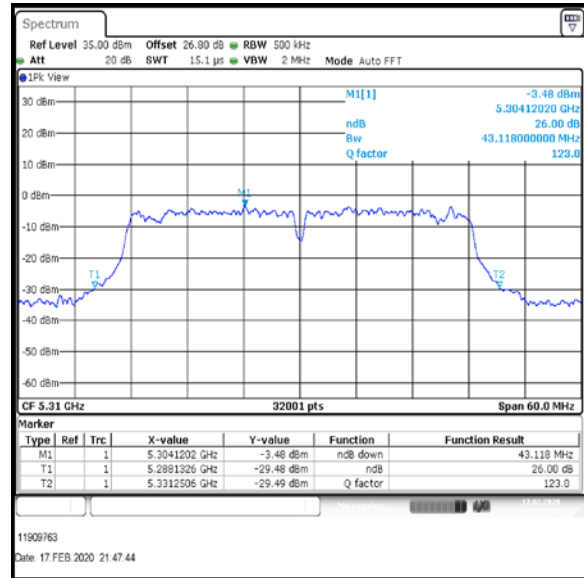

Top Channel

Result: **Pass**