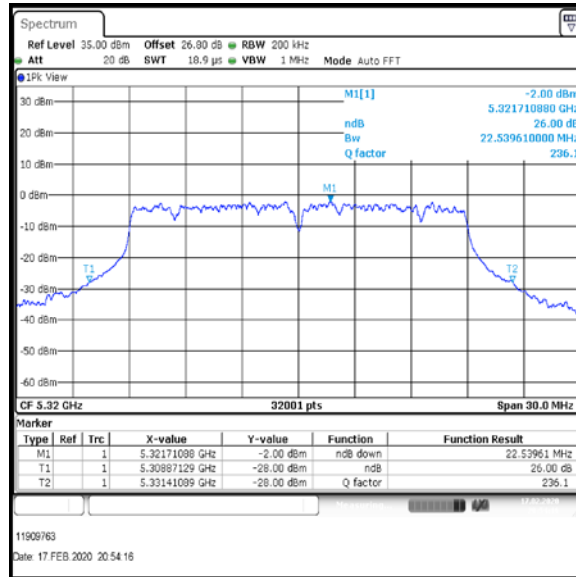

Top Channel

Result: **Pass**

Transmitter 26 dB Emission Bandwidth (continued)

Results: 802.11ac / HT20 / MCS1 / MIMO / Port 1+2+3+4 / Port 3 / PWL 15 / 8 dBi Antenna

Channel	Frequency (MHz)	26 dB Emission Bandwidth (MHz)
Top	5320	21.537

Top Channel

Result: **Pass**

Transmitter 26 dB Emission Bandwidth (continued)

Results: 802.11ac / HT20 / MCS1 / MIMO / Port 1+2+3+4 / Port 4 / PWL 15 / 8 dBi Antenna

Channel	Frequency (MHz)	26 dB Emission Bandwidth (MHz)
Top	5320	22.540