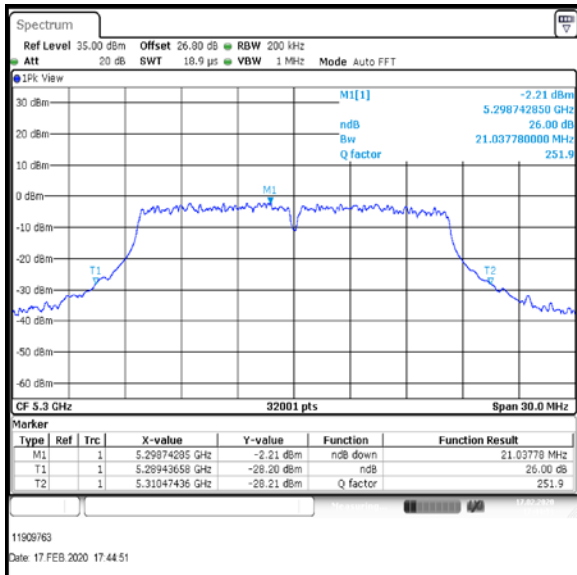

Bottom Channel

Middle Channel

Top-1 Channel

Result: **Pass**

Transmitter 26 dB Emission Bandwidth (continued)

Results: 802.11a / 20 MHz / 54Mbit / MIMO / Port 1+2+3+4 / Port 2 / PWL 16 / 8 dBi Antenna

Channel	Frequency (MHz)	26 dB Emission Bandwidth (MHz)
Bottom	5260	20.61
Middle	5280	21.092
Top-1	5300	20.139

Bottom Channel

Middle Channel

Top-1 Channel

Result: **Pass**

Transmitter 26 dB Emission Bandwidth (continued)

Results: 802.11a / 20 MHz / 54Mbit / MIMO / Port 1+2+3+4 / Port 3 / PWL 16 / 8 dBi Antenna

Channel	Frequency (MHz)	26 dB Emission Bandwidth (MHz)
Bottom	5260	20.287
Middle	5280	20.41
Top-1	5300	21.038

Bottom Channel

Middle Channel

Top-1 Channel

Result: Pass

Transmitter 26 dB Emission Bandwidth (continued)

Results: 802.11a / 20 MHz / 54Mbit / MIMO / Port 1+2+3+4 / Port 4 / PWL 16 / 8 dBi Antenna

Channel	Frequency (MHz)	26 dB Emission Bandwidth (MHz)
Bottom	5260	20.808
Middle	5280	20.731
Top-1	5300	20.863

Bottom Channel

Middle Channel

Top-1 Channel

Result: **Pass**

Transmitter 26 dB Emission Bandwidth (continued)

Results: 802.11a / 20 MHz / 54Mbit / MIMO / Port 1+2+3+4 / Port 1 / PWL 15 / 8 dBi Antenna

Channel	Frequency (MHz)	26 dB Emission Bandwidth (MHz)
Top	5320	21.313