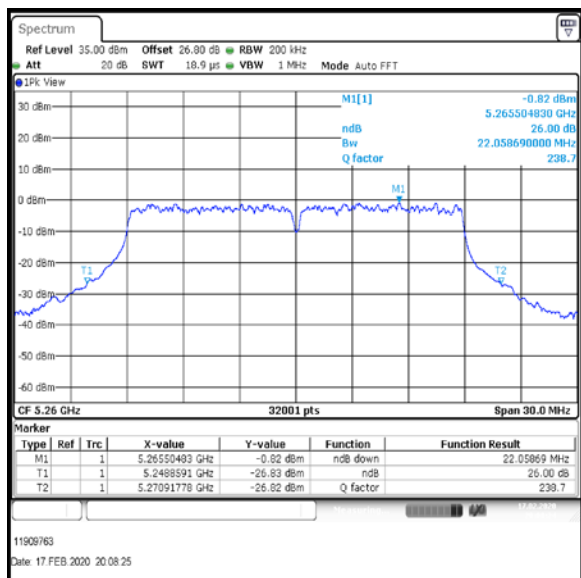

Bottom Channel

Middle Channel

Top-1 Channel

Result: **Pass**

Transmitter 26 dB Emission Bandwidth (continued)

Results: 802.11ac / HT20 / MCS2 / MIMO / Port 1+2+3+4 / Port 2 / PWL 16 / 8 dBi Antenna

Channel	Frequency (MHz)	26 dB Emission Bandwidth (MHz)
Bottom	5260	22.059
Middle	5280	21.095
Top-1	5300	21.042