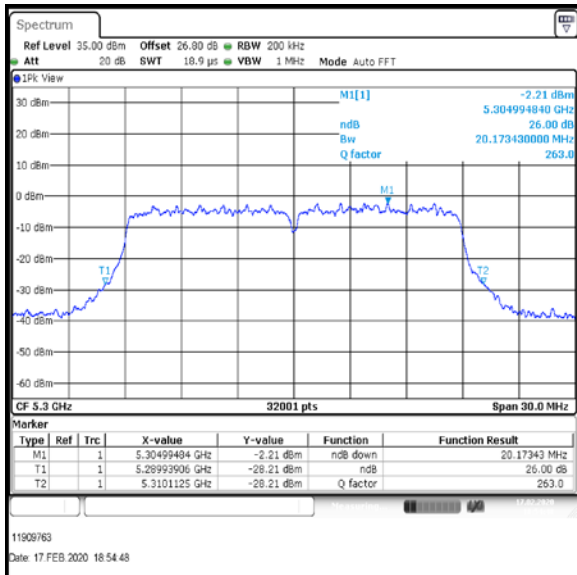

Top Channel

Result: **Pass**

Transmitter 26 dB Emission Bandwidth (continued)

Results: 802.11n / HT20 / MCS2 / MIMO / Port 1+2+3+4 / Port 1 / PWL 16 / 8 dBi Antenna

Channel	Frequency (MHz)	26 dB Emission Bandwidth (MHz)
Bottom	5260	19.963
Middle	5280	20.063
Top-1	5300	20.173

Bottom Channel

Middle Channel

Top-1 Channel

Result: **Pass**

Transmitter 26 dB Emission Bandwidth (continued)

Results: 802.11n / HT20 / MCS2 / MIMO / Port 1+2+3+4 / Port 2 / PWL 16 / 8 dBi Antenna

Channel	Frequency (MHz)	26 dB Emission Bandwidth (MHz)
Bottom	5260	20.074
Middle	5280	19.900
Top-1	5300	19.968