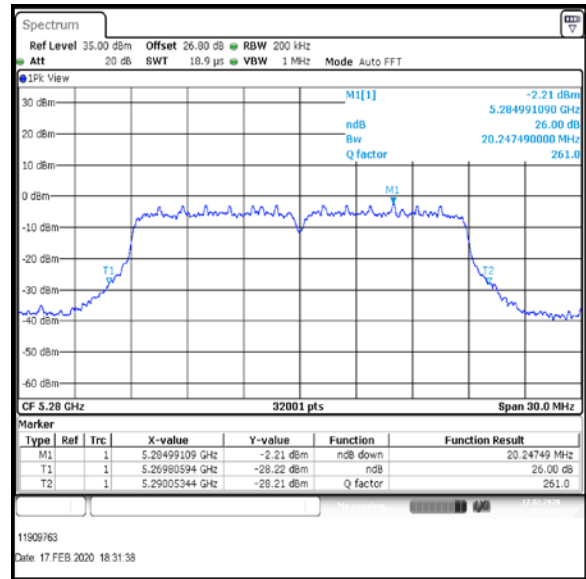

Bottom Channel

Middle Channel

Top-1 Channel

Result: **Pass**

Transmitter 26 dB Emission Bandwidth (continued)

Results: 802.11n / HT20 / MCS1 / MIMO / Port 1+2+3+4 / Port 4 / PWL 16 / 8 dBi Antenna

Channel	Frequency (MHz)	26 dB Emission Bandwidth (MHz)
Bottom	5260	20.349
Middle	5280	20.247
Top-1	5300	20.442

Bottom Channel

Middle Channel

Top-1 Channel

Result: **Pass**

Transmitter 26 dB Emission Bandwidth (continued)

Results: 802.11n / HT20 / MCS1 / MIMO / Port 1+2+3+4 / Port 1 / PWL 15 / 8 dBi Antenna

Channel	Frequency (MHz)	26 dB Emission Bandwidth (MHz)
Top	5320	20.277