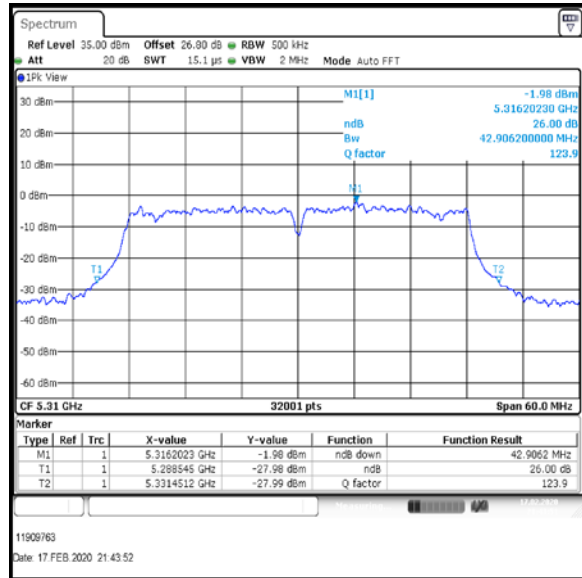

Top Channel

Result: **Pass**