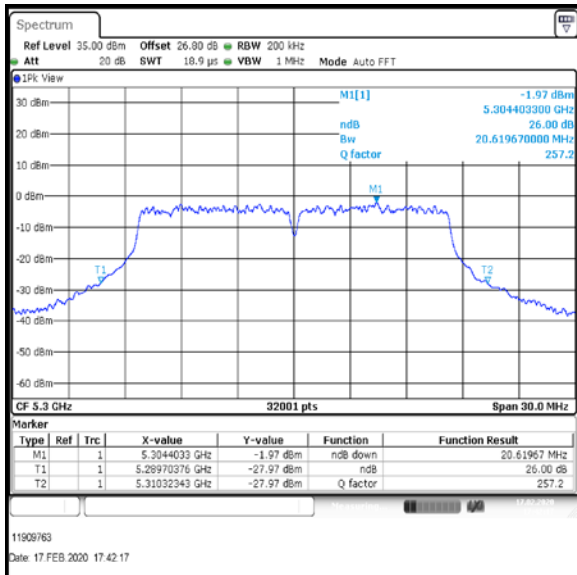

Top Channel

Result: **Pass**

Transmitter 26 dB Emission Bandwidth (continued)

Results: 802.11a / 20 MHz / 12Mbit / MIMO / Port 1+2+3+4 / Port 4 / PWL 15 / 8 dBi Antenna

Channel	Frequency (MHz)	26 dB Emission Bandwidth (MHz)
Top	5320	19.661

Top Channel

Result: **Pass**

Transmitter 26 dB Emission Bandwidth (continued)

Results: 802.11a / 20 MHz / 54Mbit / MIMO / Port 1+2+3+4 / Port 1 / PWL 16 / 8 dBi Antenna

Channel	Frequency (MHz)	26 dB Emission Bandwidth (MHz)
Bottom	5260	21.066
Middle	5280	20.952
Top-1	5300	20.62

Bottom Channel

Middle Channel

Top-1 Channel

Result: **Pass**

Transmitter 26 dB Emission Bandwidth (continued)

Results: 802.11a / 20 MHz / 54Mbit / MIMO / Port 1+2+3+4 / Port 2 / PWL 16 / 8 dBi Antenna

Channel	Frequency (MHz)	26 dB Emission Bandwidth (MHz)
Bottom	5260	20.61
Middle	5280	21.092
Top-1	5300	20.139