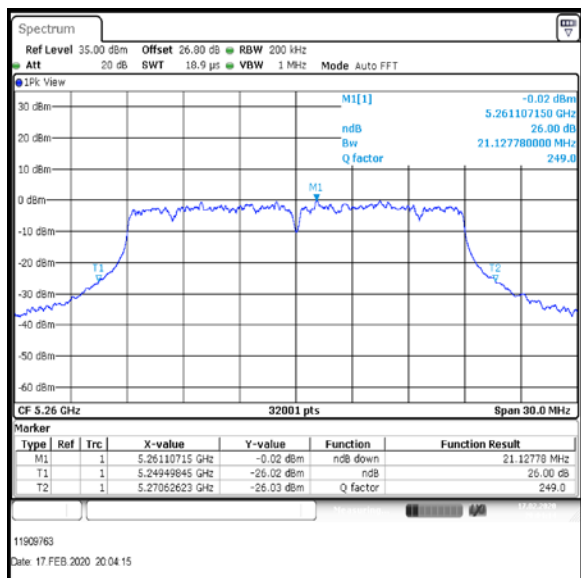

Bottom Channel

Middle Channel

Top-1 Channel

Result: **Pass**

Transmitter 26 dB Emission Bandwidth (continued)

Results: 802.11ac / HT20 / MCS1 / MIMO / Port 1+2+3+4 / Port 3 / PWL 16 / 8 dBi Antenna

Channel	Frequency (MHz)	26 dB Emission Bandwidth (MHz)
Bottom	5260	21.128
Middle	5280	21.132
Top-1	5300	21.248