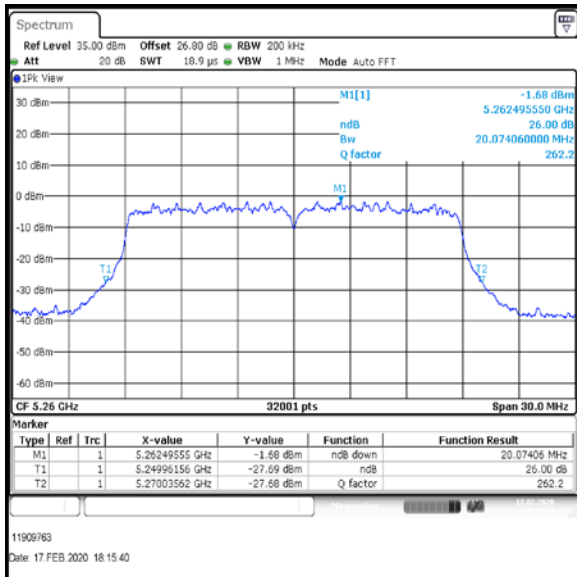

Bottom Channel

Middle Channel

Top-1 Channel

Result: **Pass**

Transmitter 26 dB Emission Bandwidth (continued)

Results: 802.11n / HT20 / MCS2 / MIMO / Port 1+2+3+4 / Port 2 / PWL 16 / 8 dBi Antenna

Channel	Frequency (MHz)	26 dB Emission Bandwidth (MHz)
Bottom	5260	20.074
Middle	5280	19.900
Top-1	5300	19.968