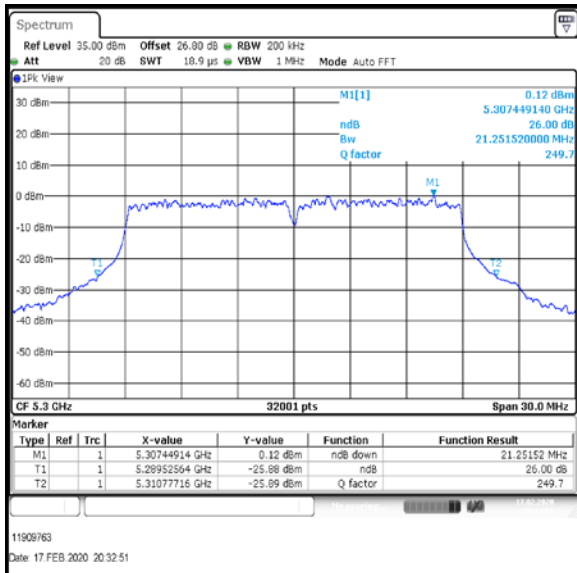

Bottom Channel

Middle Channel

Top-1 Channel

Result: **Pass**

Transmitter 26 dB Emission Bandwidth (continued)

Results: 802.11ac / HT20 / MCS1 / MIMO / Port 1+2+3+4 / Port 2 / PWL 16 / 8 dBi Antenna

Channel	Frequency (MHz)	26 dB Emission Bandwidth (MHz)
Bottom	5260	21.444
Middle	5280	21.285
Top-1	5300	21.252

Bottom Channel

Middle Channel

Top-1 Channel

Result: **Pass**

Transmitter 26 dB Emission Bandwidth (continued)

Results: 802.11ac / HT20 / MCS1 / MIMO / Port 1+2+3+4 / Port 3 / PWL 16 / 8 dBi Antenna

Channel	Frequency (MHz)	26 dB Emission Bandwidth (MHz)
Bottom	5260	21.128
Middle	5280	21.132
Top-1	5300	21.248