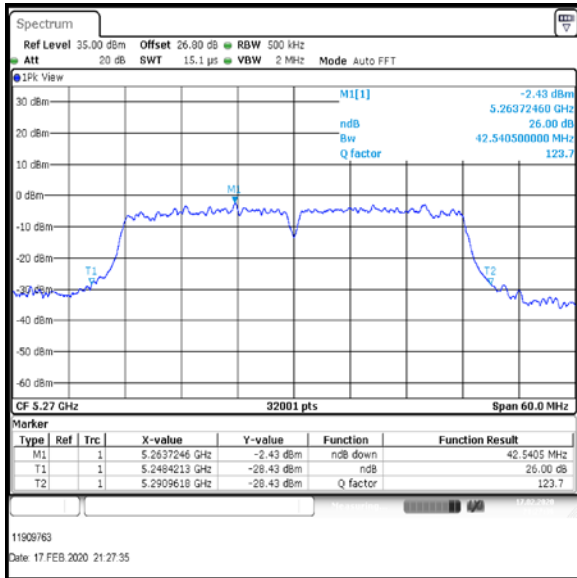

Bottom Channel

Top Channel

Result: **Pass**

Transmitter 26 dB Emission Bandwidth (continued)

Results: 802.11n / HT40 / MCS3 / MIMO / Port 1+2+3+4 / Port 4 / PWL 15 / 8 dBi Antenna

Channel	Frequency (MHz)	26 dB Emission Bandwidth (MHz)
Bottom	5270	42.541
Top	5310	42.587