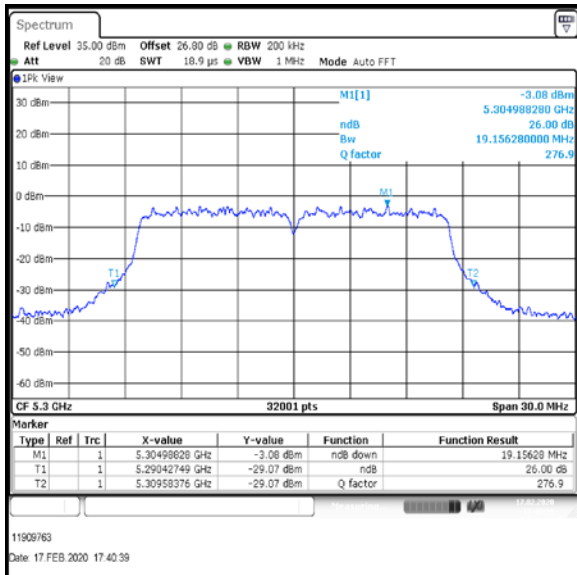

Bottom Channel

Middle Channel

Top-1 Channel

Result: **Pass**

Transmitter 26 dB Emission Bandwidth (continued)

Results: 802.11a / 20 MHz / 12Mbit / MIMO / Port 1+2+3+4 / Port 4 / PWL 16 / 8 dBi Antenna

Channel	Frequency (MHz)	26 dB Emission Bandwidth (MHz)
Bottom	5260	19.351
Middle	5280	19.171
Top-1	5300	19.156

Bottom Channel

Middle Channel

Top-1 Channel

Result: **Pass**

Transmitter 26 dB Emission Bandwidth (continued)

Results: 802.11a / 20 MHz / 12Mbit / MIMO / Port 1+2+3+4 / Port 1 / PWL 15 / 8 dBi Antenna

Channel	Frequency (MHz)	26 dB Emission Bandwidth (MHz)
Top	5320	19.186

Top Channel

Result: **Pass**

Transmitter 26 dB Emission Bandwidth (continued)

Results: 802.11a / 20 MHz / 12Mbit / MIMO / Port 1+2+3+4 / Port 2 / PWL 15 / 8 dBi Antenna

Channel	Frequency (MHz)	26 dB Emission Bandwidth (MHz)
Top	5320	19.052