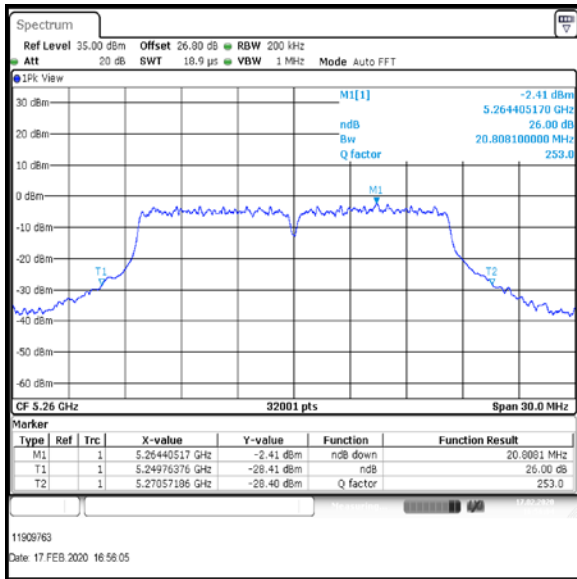

Bottom Channel

Middle Channel

Top-1 Channel

Result: **Pass**

Transmitter 26 dB Emission Bandwidth (continued)

Results: 802.11a / 20 MHz / 54Mbit / MIMO / Port 1+2+3+4 / Port 3 / PWL 16 / 8 dBi Antenna

Channel	Frequency (MHz)	26 dB Emission Bandwidth (MHz)
Bottom	5260	20.287
Middle	5280	20.41
Top-1	5300	21.038

Bottom Channel

Middle Channel

Top-1 Channel

Result: Pass

Transmitter 26 dB Emission Bandwidth (continued)

Results: 802.11a / 20 MHz / 54Mbit / MIMO / Port 1+2+3+4 / Port 4 / PWL 16 / 8 dBi Antenna

Channel	Frequency (MHz)	26 dB Emission Bandwidth (MHz)
Bottom	5260	20.808
Middle	5280	20.731
Top-1	5300	20.863

Bottom Channel

Middle Channel

Top-1 Channel

Result: **Pass**

Transmitter 26 dB Emission Bandwidth (continued)

Results: 802.11a / 20 MHz / 54Mbit / MIMO / Port 1+2+3+4 / Port 1 / PWL 15 / 8 dBi Antenna

Channel	Frequency (MHz)	26 dB Emission Bandwidth (MHz)
Top	5320	21.313

Top Channel

Result: **Pass**

Transmitter 26 dB Emission Bandwidth (continued)

Results: 802.11a / 20 MHz / 54Mbit / MIMO / Port 1+2+3+4 / Port 2 / PWL 15 / 8 dBi Antenna

Channel	Frequency (MHz)	26 dB Emission Bandwidth (MHz)
Top	5320	20.318