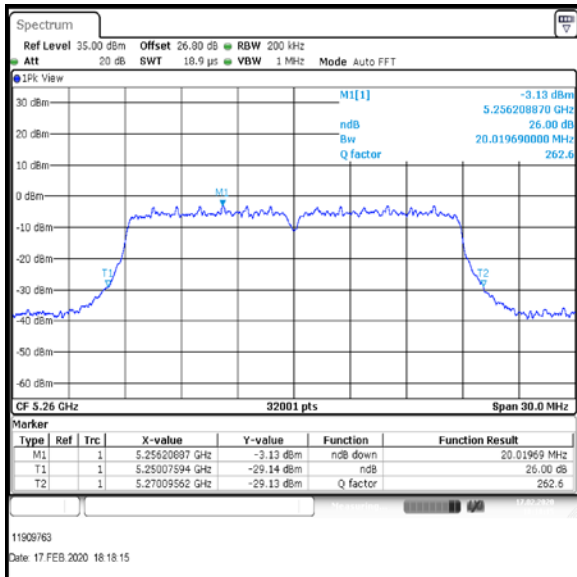

Bottom Channel

Middle Channel

Top-1 Channel

Result: **Pass**

Transmitter 26 dB Emission Bandwidth (continued)

Results: 802.11n / HT20 / MCS2 / MIMO / Port 1+2+3+4 / Port 4 / PWL 16 / 8 dBi Antenna

Channel	Frequency (MHz)	26 dB Emission Bandwidth (MHz)
Bottom	5260	20.020
Middle	5280	19.977
Top-1	5300	19.931