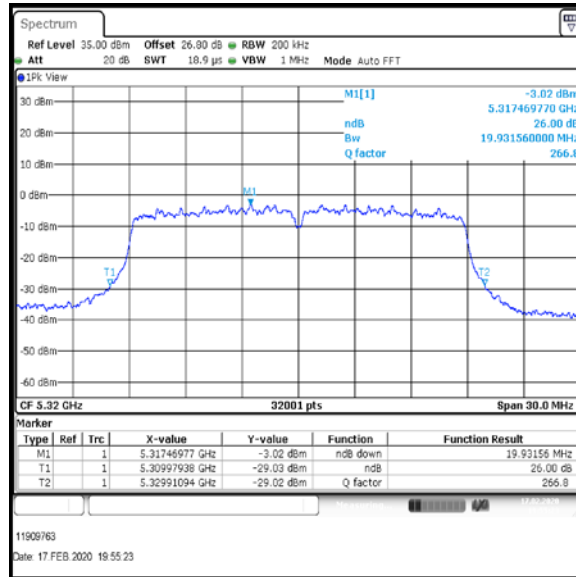

Transmitter 26 dB Emission Bandwidth (continued)

Results: 802.11n / HT20 / MCS2 / MIMO / Port 1+2+3+4 / Port 3 / PWL 15 / 8 dBi Antenna

Channel	Frequency (MHz)	26 dB Emission Bandwidth (MHz)
Top	5320	19.932

Top Channel

Result: **Pass**