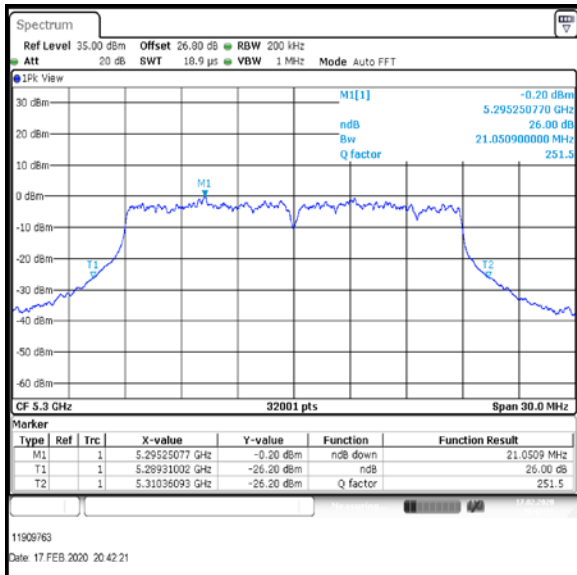

Bottom Channel

Middle Channel

Top-1 Channel

Result: **Pass**

Transmitter 26 dB Emission Bandwidth (continued)

Results: 802.11ac / HT20 / MCS2 / MIMO / Port 1+2+3+4 / Port 3 / PWL 16 / 8 dBi Antenna

Channel	Frequency (MHz)	26 dB Emission Bandwidth (MHz)
Bottom	5260	21.307
Middle	5280	20.961
Top-1	5300	21.051

Bottom Channel

Middle Channel

Top-1 Channel

Result: **Pass**

Transmitter 26 dB Emission Bandwidth (continued)

Results: 802.11ac / HT20 / MCS2 / MIMO / Port 1+2+3+4 / Port 4 / PWL 16 / 8 dBi Antenna

Channel	Frequency (MHz)	26 dB Emission Bandwidth (MHz)
Bottom	5260	21.955
Middle	5280	21.854
Top-1	5300	21.832