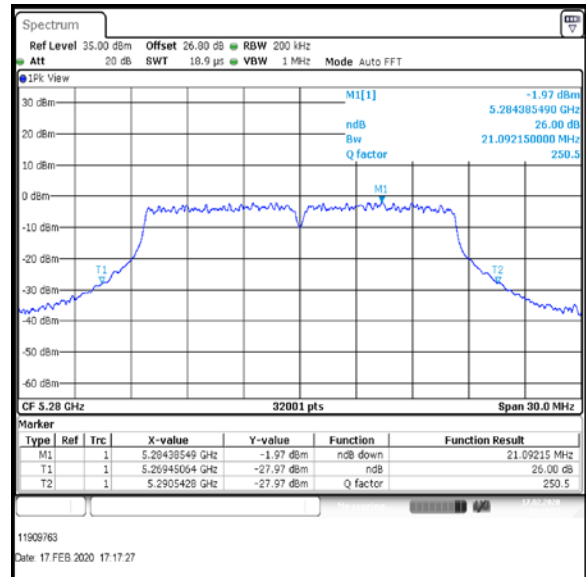

Top Channel

Result: **Pass**

Transmitter 26 dB Emission Bandwidth (continued)

Results: 802.11a / 20 MHz / 54Mbit / MIMO / Port 1+2+3+4 / Port 1 / PWL 16 / 8 dBi Antenna

Channel	Frequency (MHz)	26 dB Emission Bandwidth (MHz)
Bottom	5260	21.066
Middle	5280	20.952
Top-1	5300	20.62

Bottom Channel

Middle Channel

Top-1 Channel

Result: **Pass**

Transmitter 26 dB Emission Bandwidth (continued)

Results: 802.11a / 20 MHz / 54Mbit / MIMO / Port 1+2+3+4 / Port 2 / PWL 16 / 8 dBi Antenna

Channel	Frequency (MHz)	26 dB Emission Bandwidth (MHz)
Bottom	5260	20.61
Middle	5280	21.092
Top-1	5300	20.139

Bottom Channel

Middle Channel

Top-1 Channel

Result: **Pass**

Transmitter 26 dB Emission Bandwidth (continued)

Results: 802.11a / 20 MHz / 54Mbit / MIMO / Port 1+2+3+4 / Port 3 / PWL 16 / 8 dBi Antenna

Channel	Frequency (MHz)	26 dB Emission Bandwidth (MHz)
Bottom	5260	20.287
Middle	5280	20.41
Top-1	5300	21.038

Bottom Channel

Middle Channel

Top-1 Channel

Result: Pass

Transmitter 26 dB Emission Bandwidth (continued)

Results: 802.11a / 20 MHz / 54Mbit / MIMO / Port 1+2+3+4 / Port 4 / PWL 16 / 8 dBi Antenna

Channel	Frequency (MHz)	26 dB Emission Bandwidth (MHz)
Bottom	5260	20.808
Middle	5280	20.731
Top-1	5300	20.863