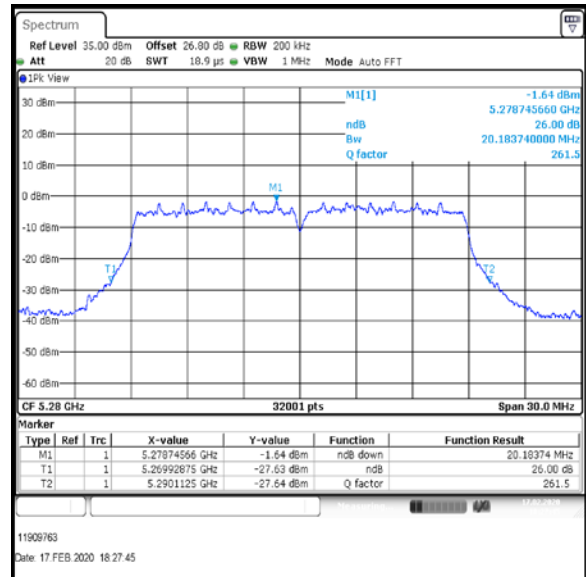

Top Channel

Result: **Pass**

Transmitter 26 dB Emission Bandwidth (continued)

Results: 802.11a / 20 MHz / 54Mbit / MIMO / Port 1+2+3+4 / Port 4 / PWL 15 / 8 dBi Antenna

Channel	Frequency (MHz)	26 dB Emission Bandwidth (MHz)
Top	5320	20.922

Top Channel

Result: **Pass**

Transmitter 26 dB Emission Bandwidth (continued)

Results: 802.11n / HT20 / MCS1 / MIMO / Port 1+2+3+4 / Port 1 / PWL 16 / 8 dBi Antenna

Channel	Frequency (MHz)	26 dB Emission Bandwidth (MHz)
Bottom	5260	20.278
Middle	5280	20.184
Top-1	5300	19.992

Bottom Channel

Middle Channel

Top-1 Channel

Result: **Pass**

Transmitter 26 dB Emission Bandwidth (continued)

Results: 802.11n / HT20 / MCS1 / MIMO / Port 1+2+3+4 / Port 2 / PWL 16 / 8 dBi Antenna

Channel	Frequency (MHz)	26 dB Emission Bandwidth (MHz)
Bottom	5260	20.274
Middle	5280	20.175
Top-1	5300	20.145