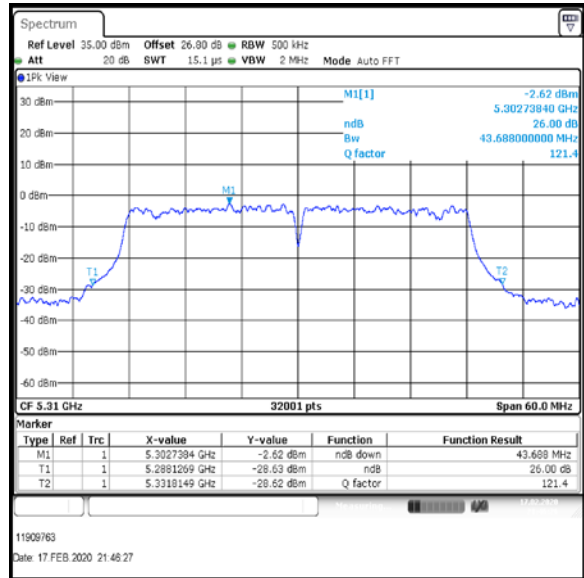

Top Channel

Result: **Pass**