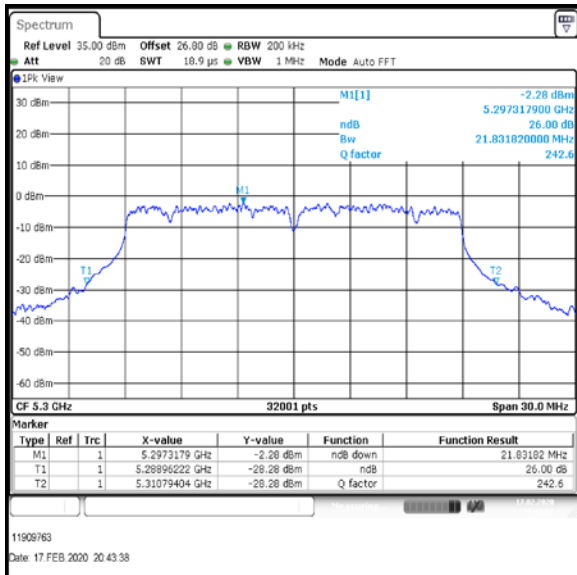

Top-1 Channel

Result: **Pass**