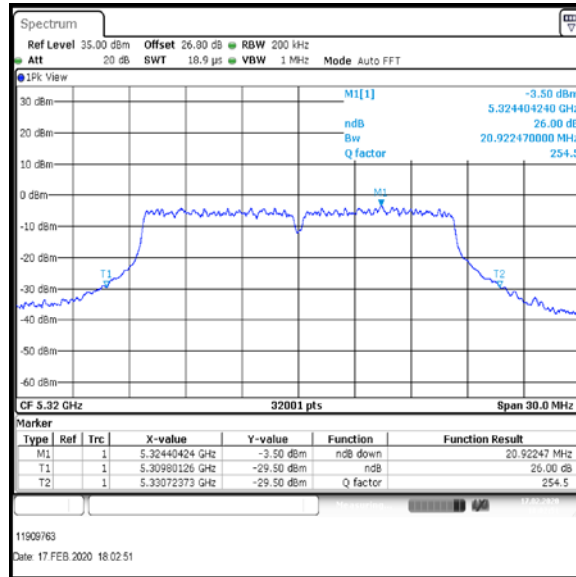

Top Channel

Result: **Pass**

Transmitter 26 dB Emission Bandwidth (continued)

Results: 802.11a / 20 MHz / 54Mbit / MIMO / Port 1+2+3+4 / Port 2 / PWL 15 / 8 dBi Antenna

Channel	Frequency (MHz)	26 dB Emission Bandwidth (MHz)
Top	5320	20.318

Top Channel

Result: **Pass**

Transmitter 26 dB Emission Bandwidth (continued)

Results: 802.11a / 20 MHz / 54Mbit / MIMO / Port 1+2+3+4 / Port 3 / PWL 15 / 8 dBi Antenna

Channel	Frequency (MHz)	26 dB Emission Bandwidth (MHz)
Top	5320	20.757

Top Channel

Result: **Pass**

Transmitter 26 dB Emission Bandwidth (continued)

Results: 802.11a / 20 MHz / 54Mbit / MIMO / Port 1+2+3+4 / Port 4 / PWL 15 / 8 dBi Antenna

Channel	Frequency (MHz)	26 dB Emission Bandwidth (MHz)
Top	5320	20.922