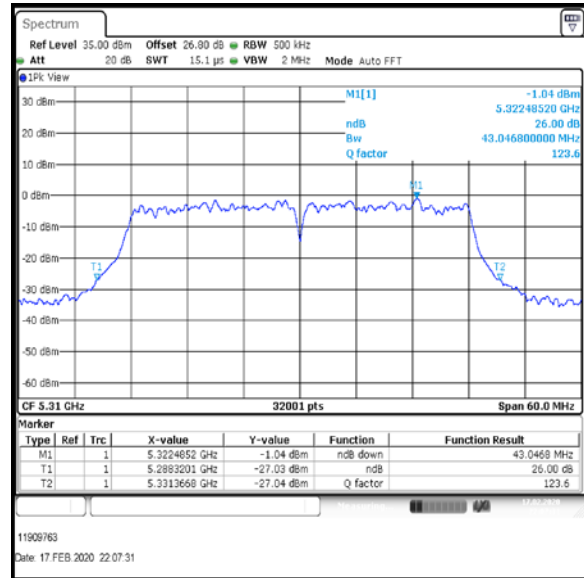

Top Channel

Result: **Pass**