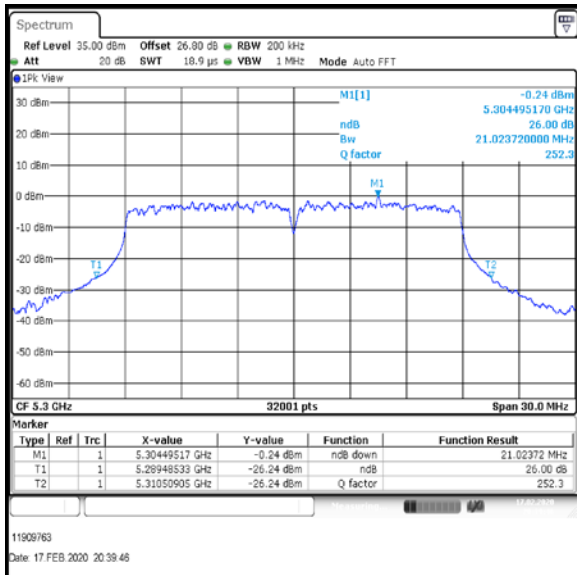

Top-1 Channel

Result: **Pass**