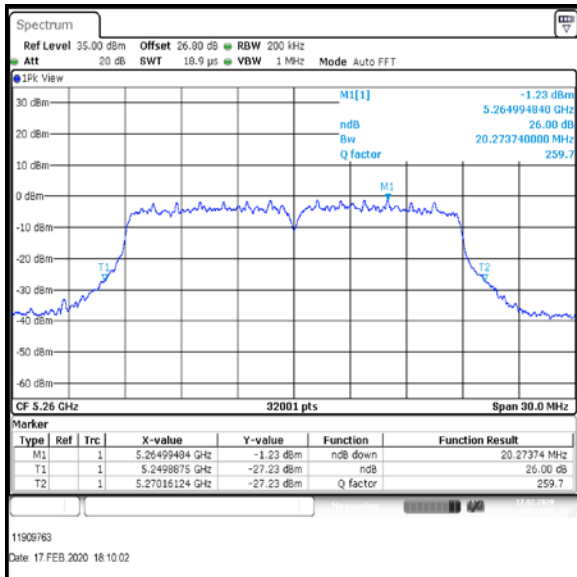

Bottom Channel

Middle Channel

Top-1 Channel

Result: **Pass**

Transmitter 26 dB Emission Bandwidth (continued)

Results: 802.11n / HT20 / MCS1 / MIMO / Port 1+2+3+4 / Port 2 / PWL 16 / 8 dBi Antenna

Channel	Frequency (MHz)	26 dB Emission Bandwidth (MHz)
Bottom	5260	20.274
Middle	5280	20.175
Top-1	5300	20.145

Bottom Channel

Middle Channel

Top-1 Channel

Result: **Pass**

Transmitter 26 dB Emission Bandwidth (continued)

Results: 802.11n / HT20 / MCS1 / MIMO / Port 1+2+3+4 / Port 3 / PWL 16 / 8 dBi Antenna

Channel	Frequency (MHz)	26 dB Emission Bandwidth (MHz)
Bottom	5260	19.978
Middle	5280	20.092
Top-1	5300	19.878