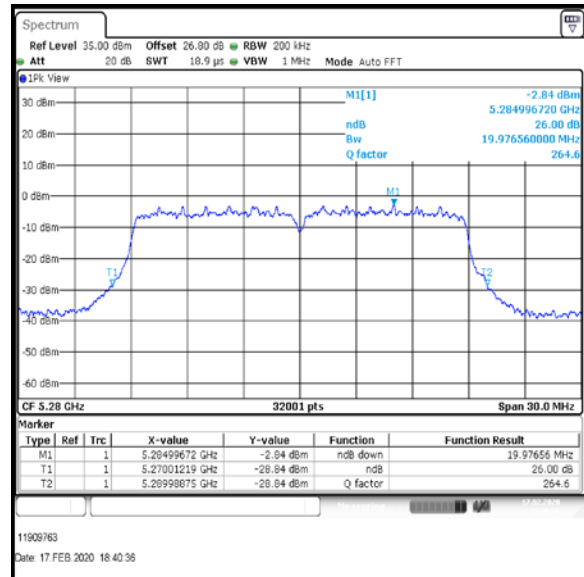

Bottom Channel

Middle Channel

Top-1 Channel

Result: **Pass**

Transmitter 26 dB Emission Bandwidth (continued)

Results: 802.11n / HT20 / MCS2 / MIMO / Port 1+2+3+4 / Port 4 / PWL 16 / 8 dBi Antenna

Channel	Frequency (MHz)	26 dB Emission Bandwidth (MHz)
Bottom	5260	20.020
Middle	5280	19.977
Top-1	5300	19.931

Bottom Channel

Middle Channel

Top-1 Channel

Result: Pass

Transmitter 26 dB Emission Bandwidth (continued)

Results: 802.11n / HT20 / MCS2 / MIMO / Port 1+2+3+4 / Port 1 / PWL 15 / 8 dBi Antenna

Channel	Frequency (MHz)	26 dB Emission Bandwidth (MHz)
Top	5320	20.168