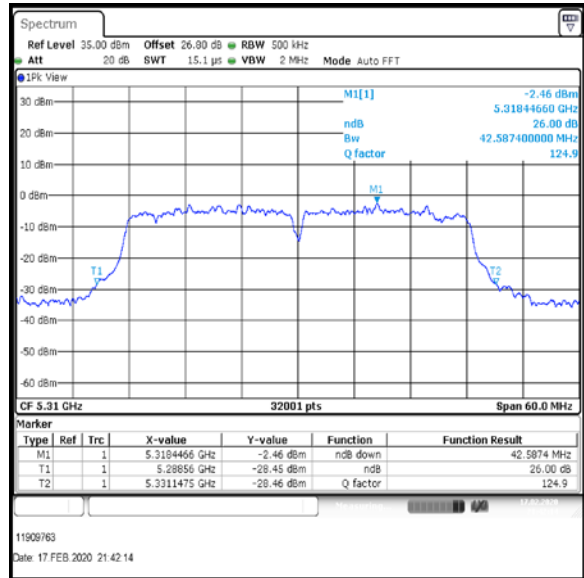

Top Channel

Result: **Pass**