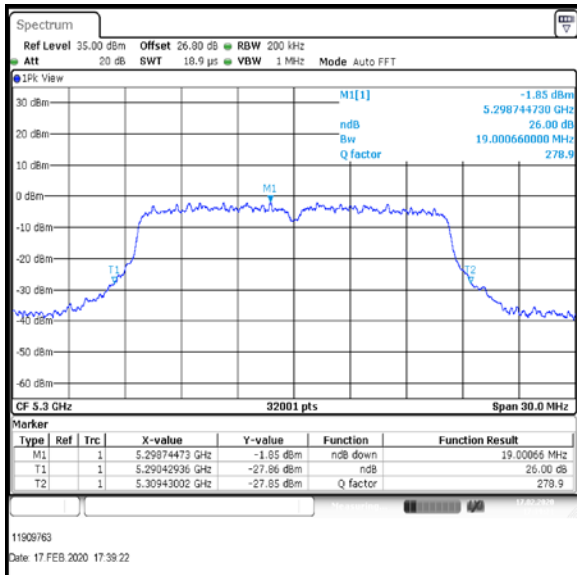

Transmitter 26 dB Emission Bandwidth (continued)

Results: 802.11a / 20 MHz / 12Mbit / MIMO / Port 1+2+3+4 / Port 3 / PWL 16 / 8 dBi Antenna

Channel	Frequency (MHz)	26 dB Emission Bandwidth (MHz)
Bottom	5260	19.098
Middle	5280	18.940
Top-1	5300	19.001

Bottom Channel

Middle Channel

Top-1 Channel

Result: **Pass**

Transmitter 26 dB Emission Bandwidth (continued)

Results: 802.11a / 20 MHz / 12Mbit / MIMO / Port 1+2+3+4 / Port 4 / PWL 16 / 8 dBi Antenna

Channel	Frequency (MHz)	26 dB Emission Bandwidth (MHz)
Bottom	5260	19.351
Middle	5280	19.171
Top-1	5300	19.156

Bottom Channel

Middle Channel

Top-1 Channel

Result: **Pass**

Transmitter 26 dB Emission Bandwidth (continued)

Results: 802.11a / 20 MHz / 12Mbit / MIMO / Port 1+2+3+4 / Port 1 / PWL 15 / 8 dBi Antenna

Channel	Frequency (MHz)	26 dB Emission Bandwidth (MHz)
Top	5320	19.186