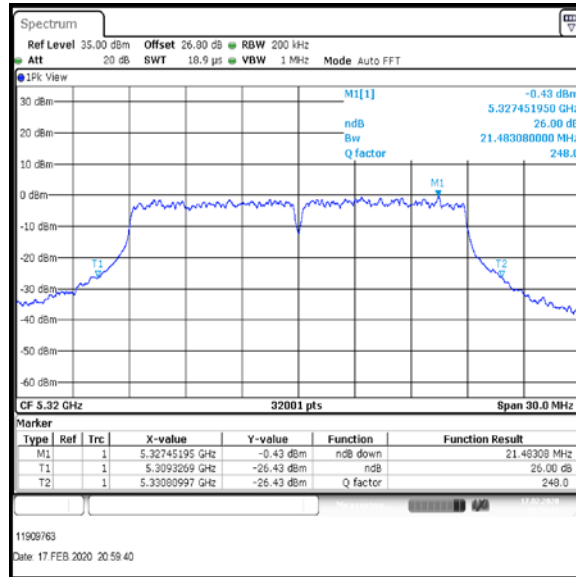

Transmitter 26 dB Emission Bandwidth (continued)

Results: 802.11ac / HT20 / MCS2 / MIMO / Port 1+2+3+4 / Port 2 / PWL 15 / 8 dBi Antenna

Channel	Frequency (MHz)	26 dB Emission Bandwidth (MHz)
Top	5320	21.483

Top Channel

Result: **Pass**