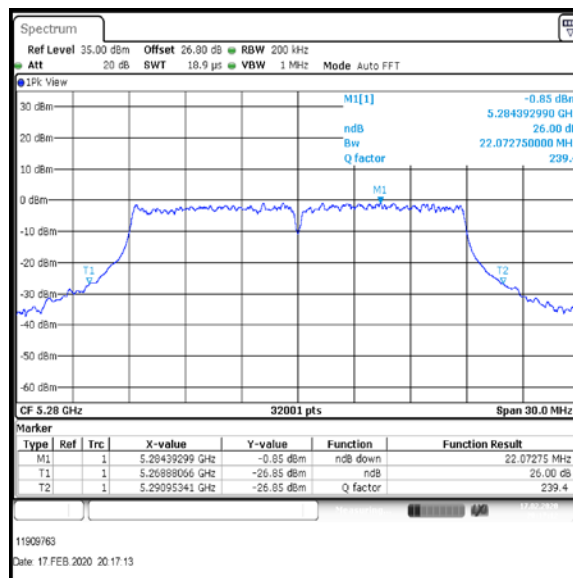

Middle Channel