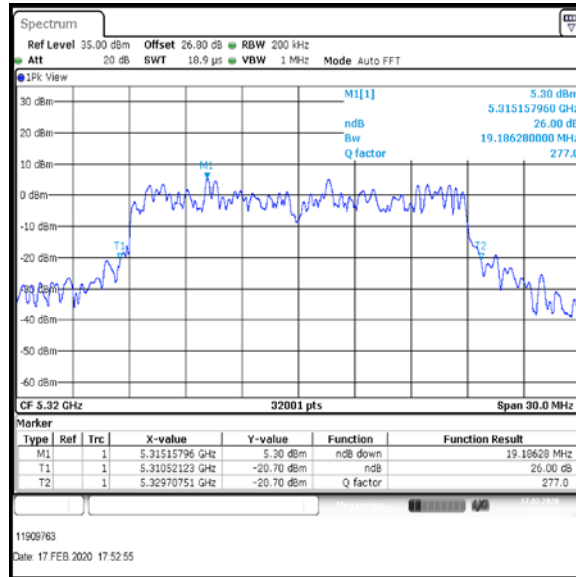

Bottom Channel

Middle Channel

Top-1 Channel

Result: **Pass**

Transmitter 26 dB Emission Bandwidth (continued)

Results: 802.11a / 20 MHz / 12Mbit / MIMO / Port 1+2+3+4 / Port 4 / PWL 16 / 8 dBi Antenna

Channel	Frequency (MHz)	26 dB Emission Bandwidth (MHz)
Bottom	5260	19.351
Middle	5280	19.171
Top-1	5300	19.156

Bottom Channel

Middle Channel

Top-1 Channel

Result: **Pass**

Transmitter 26 dB Emission Bandwidth (continued)

Results: 802.11a / 20 MHz / 12Mbit / MIMO / Port 1+2+3+4 / Port 1 / PWL 15 / 8 dBi Antenna

Channel	Frequency (MHz)	26 dB Emission Bandwidth (MHz)
Top	5320	19.186

Top Channel

Result: **Pass**

Transmitter 26 dB Emission Bandwidth (continued)

Results: 802.11a / 20 MHz / 12Mbit / MIMO / Port 1+2+3+4 / Port 2 / PWL 15 / 8 dBi Antenna

Channel	Frequency (MHz)	26 dB Emission Bandwidth (MHz)
Top	5320	19.052

Top Channel

Result: **Pass**

Transmitter 26 dB Emission Bandwidth (continued)

Results: 802.11a / 20 MHz / 12Mbit / MIMO / Port 1+2+3+4 / Port 3 / PWL 15 / 8 dBi Antenna

Channel	Frequency (MHz)	26 dB Emission Bandwidth (MHz)
Top	5320	19.206