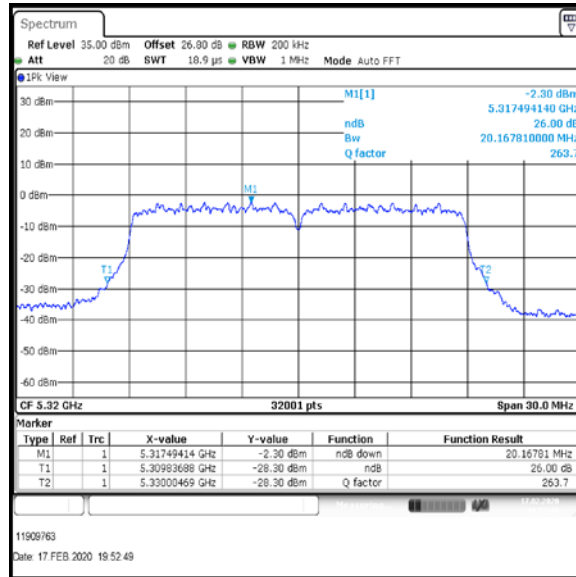

Bottom Channel

Middle Channel

Top-1 Channel

Result: Pass

Transmitter 26 dB Emission Bandwidth (continued)

Results: 802.11n / HT20 / MCS2 / MIMO / Port 1+2+3+4 / Port 1 / PWL 15 / 8 dBi Antenna

Channel	Frequency (MHz)	26 dB Emission Bandwidth (MHz)
Top	5320	20.168