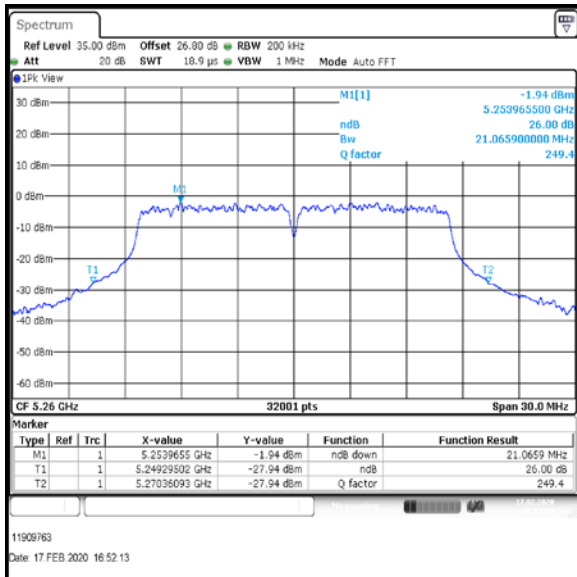

Top Channel

Result: **Pass**

Transmitter 26 dB Emission Bandwidth (continued)

Results: 802.11a / 20 MHz / 12Mbit / MIMO / Port 1+2+3+4 / Port 3 / PWL 15 / 8 dBi Antenna

Channel	Frequency (MHz)	26 dB Emission Bandwidth (MHz)
Top	5320	19.206

Top Channel

Result: **Pass**

Transmitter 26 dB Emission Bandwidth (continued)

Results: 802.11a / 20 MHz / 12Mbit / MIMO / Port 1+2+3+4 / Port 4 / PWL 15 / 8 dBi Antenna

Channel	Frequency (MHz)	26 dB Emission Bandwidth (MHz)
Top	5320	19.661

Top Channel

Result: **Pass**

Transmitter 26 dB Emission Bandwidth (continued)

Results: 802.11a / 20 MHz / 54Mbit / MIMO / Port 1+2+3+4 / Port 1 / PWL 16 / 8 dBi Antenna

Channel	Frequency (MHz)	26 dB Emission Bandwidth (MHz)
Bottom	5260	21.066
Middle	5280	20.952
Top-1	5300	20.62