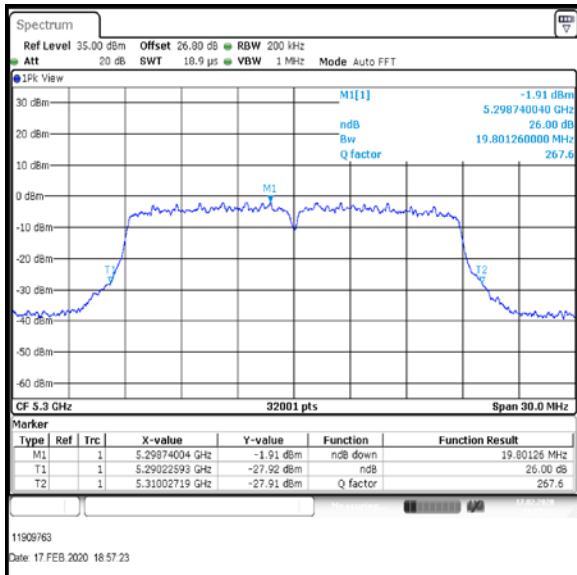

Top-1 Channel

Result: **Pass**