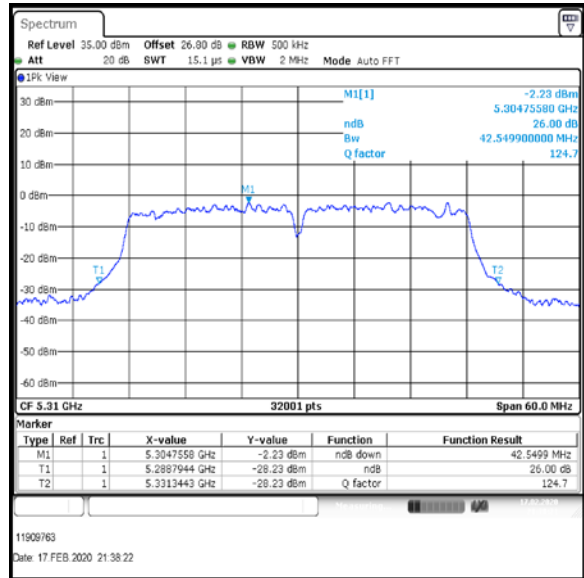

Top Channel

Result: **Pass**