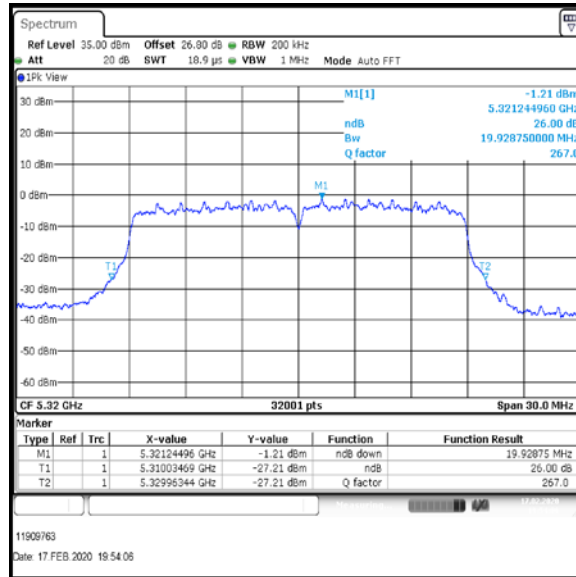

Bottom Channel

Middle Channel

Top-1 Channel

Result: Pass

Transmitter 26 dB Emission Bandwidth (continued)

Results: 802.11n / HT20 / MCS2 / MIMO / Port 1+2+3+4 / Port 1 / PWL 15 / 8 dBi Antenna

Channel	Frequency (MHz)	26 dB Emission Bandwidth (MHz)
Top	5320	20.168

Top Channel

Result: **Pass**

Transmitter 26 dB Emission Bandwidth (continued)

Results: 802.11n / HT20 / MCS2 / MIMO / Port 1+2+3+4 / Port 2 / PWL 15 / 8 dBi Antenna

Channel	Frequency (MHz)	26 dB Emission Bandwidth (MHz)
Top	5320	19.929