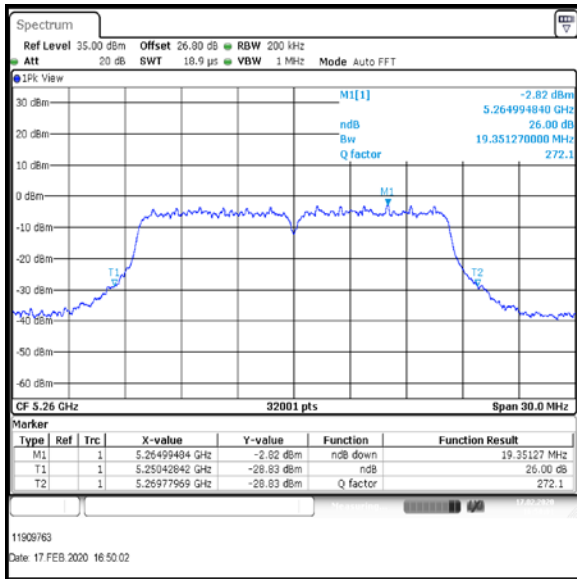

Bottom Channel

Middle Channel

Top-1 Channel

Result: **Pass**

Transmitter 26 dB Emission Bandwidth (continued)

Results: 802.11a / 20 MHz / 12Mbit / MIMO / Port 1+2+3+4 / Port 4 / PWL 16 / 8 dBi Antenna

Channel	Frequency (MHz)	26 dB Emission Bandwidth (MHz)
Bottom	5260	19.351
Middle	5280	19.171
Top-1	5300	19.156

Bottom Channel

Middle Channel

Top-1 Channel

Result: **Pass**

Transmitter 26 dB Emission Bandwidth (continued)

Results: 802.11a / 20 MHz / 12Mbit / MIMO / Port 1+2+3+4 / Port 1 / PWL 15 / 8 dBi Antenna

Channel	Frequency (MHz)	26 dB Emission Bandwidth (MHz)
Top	5320	19.186