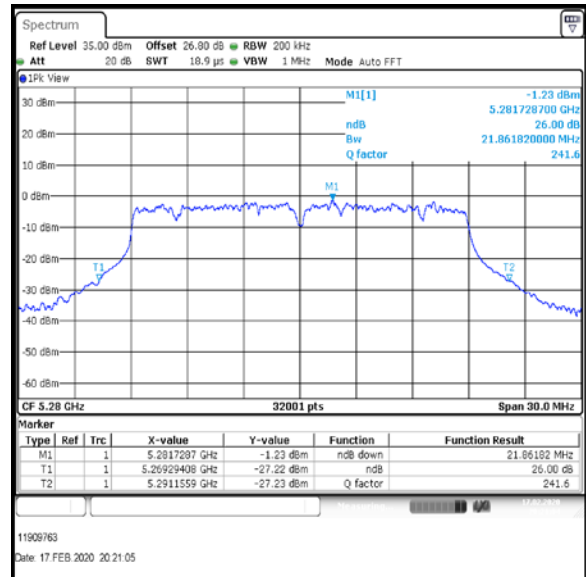

Bottom Channel

Middle Channel

Top-1 Channel

Result: **Pass**

Transmitter 26 dB Emission Bandwidth (continued)

Results: 802.11ac / HT20 / MCS1 / MIMO / Port 1+2+3+4 / Port 4 / PWL 16 / 8 dBi Antenna

Channel	Frequency (MHz)	26 dB Emission Bandwidth (MHz)
Bottom	5260	22.069
Middle	5280	21.862
Top-1	5300	21.731

Bottom Channel

Middle Channel

Top-1 Channel

Result: **Pass**

Transmitter 26 dB Emission Bandwidth (continued)

Results: 802.11ac / HT20 / MCS1 / MIMO / Port 1+2+3+4 / Port 1 / PWL 15 / 8 dBi Antenna

Channel	Frequency (MHz)	26 dB Emission Bandwidth (MHz)
Top	5320	21.878