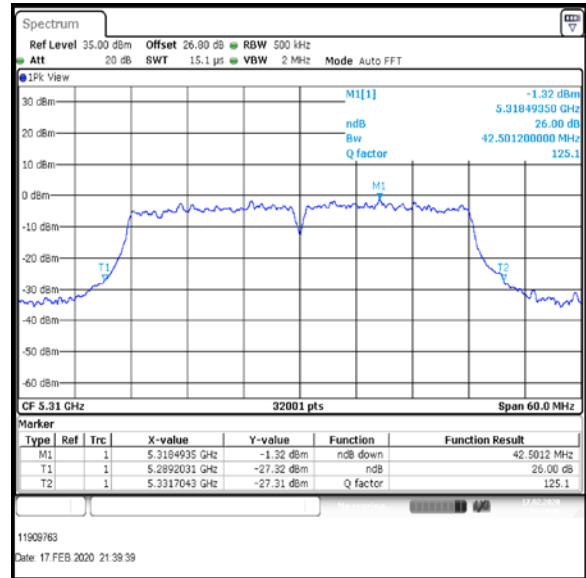

Top Channel

Result: Pass