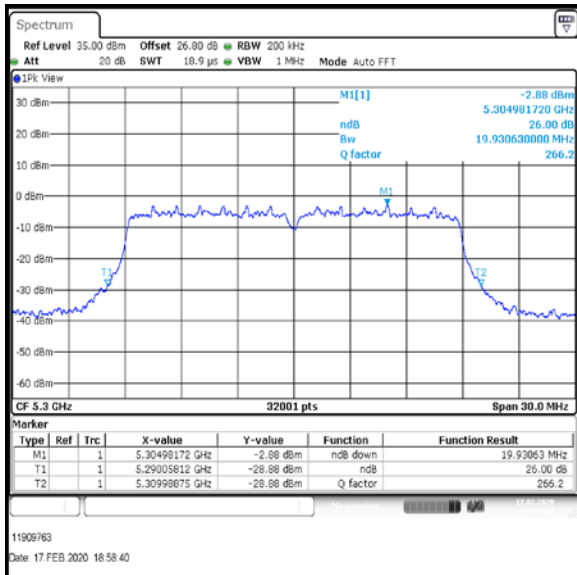

Top-1 Channel

Result: Pass