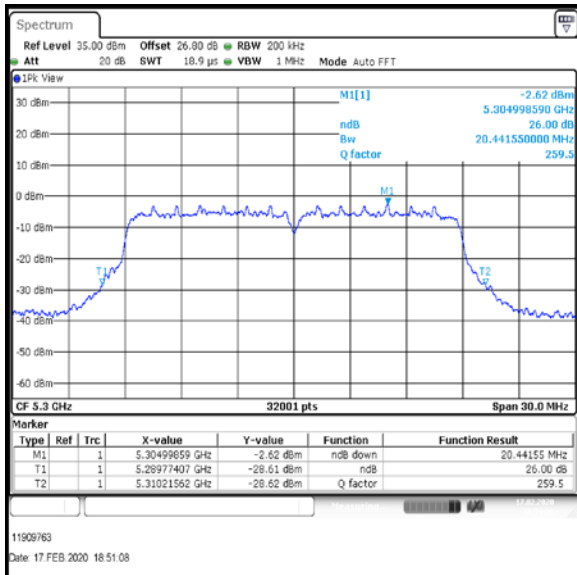

Bottom Channel

Middle Channel

Top-1 Channel

Result: **Pass**

Transmitter 26 dB Emission Bandwidth (continued)

Results: 802.11n / HT20 / MCS1 / MIMO / Port 1+2+3+4 / Port 4 / PWL 16 / 8 dBi Antenna

Channel	Frequency (MHz)	26 dB Emission Bandwidth (MHz)
Bottom	5260	20.349
Middle	5280	20.247
Top-1	5300	20.442

Bottom Channel

Middle Channel

Top-1 Channel

Result: **Pass**

Transmitter 26 dB Emission Bandwidth (continued)

Results: 802.11n / HT20 / MCS1 / MIMO / Port 1+2+3+4 / Port 1 / PWL 15 / 8 dBi Antenna

Channel	Frequency (MHz)	26 dB Emission Bandwidth (MHz)
Top	5320	20.277