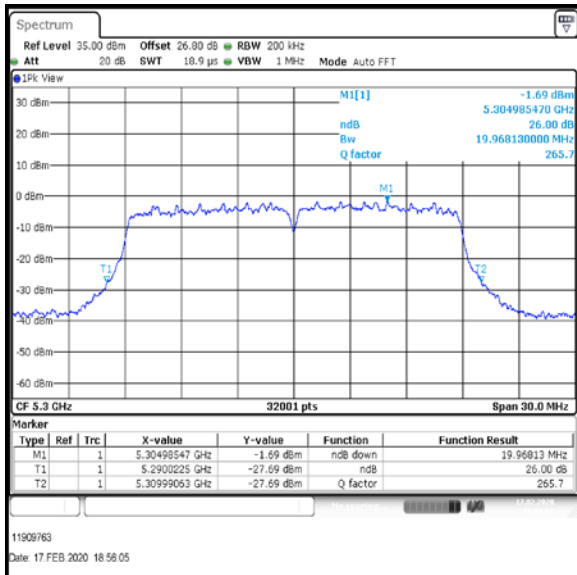

Top-1 Channel

Result: **Pass**