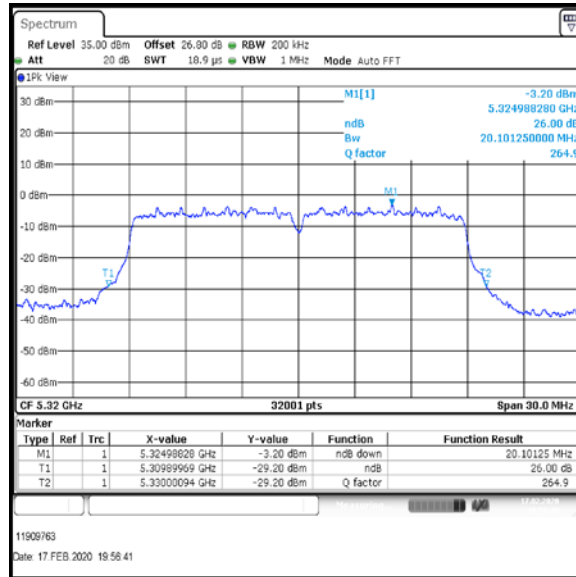

Transmitter 26 dB Emission Bandwidth (continued)

Results: 802.11n / HT20 / MCS2 / MIMO / Port 1+2+3+4 / Port 4 / PWL 15 / 8 dBi Antenna

Channel	Frequency (MHz)	26 dB Emission Bandwidth (MHz)
Top	5320	20.101

Top Channel

Result: **Pass**