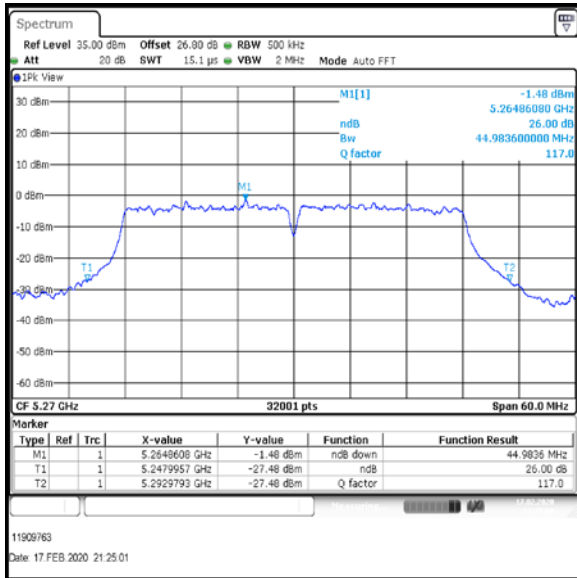

Bottom Channel

Top Channel

Result: **Pass**

Transmitter 26 dB Emission Bandwidth (continued)

Results: 802.11n / HT40 / MCS3 / MIMO / Port 1+2+3+4 / Port 2 / PWL 15 / 8 dBi Antenna

Channel	Frequency (MHz)	26 dB Emission Bandwidth (MHz)
Bottom	5270	44.984
Top	5310	42.501