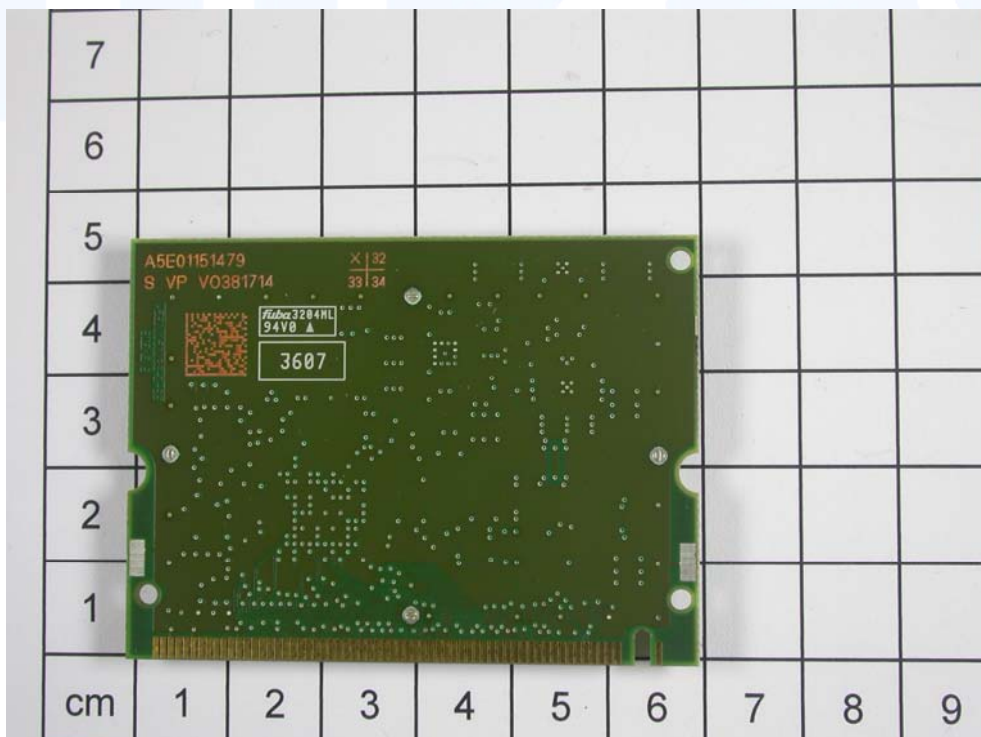

ATTACHMENT A to File No.: T32179

Internal Views:

ATTACHMENT A to File No.: T32179

ATTACHMENT A to File No.: T32179

WLAN Plugin Card:

ATTACHMENT A to File No.: T32179

Zoom of the RF- and Modulation-Unit:

Antenna Views: