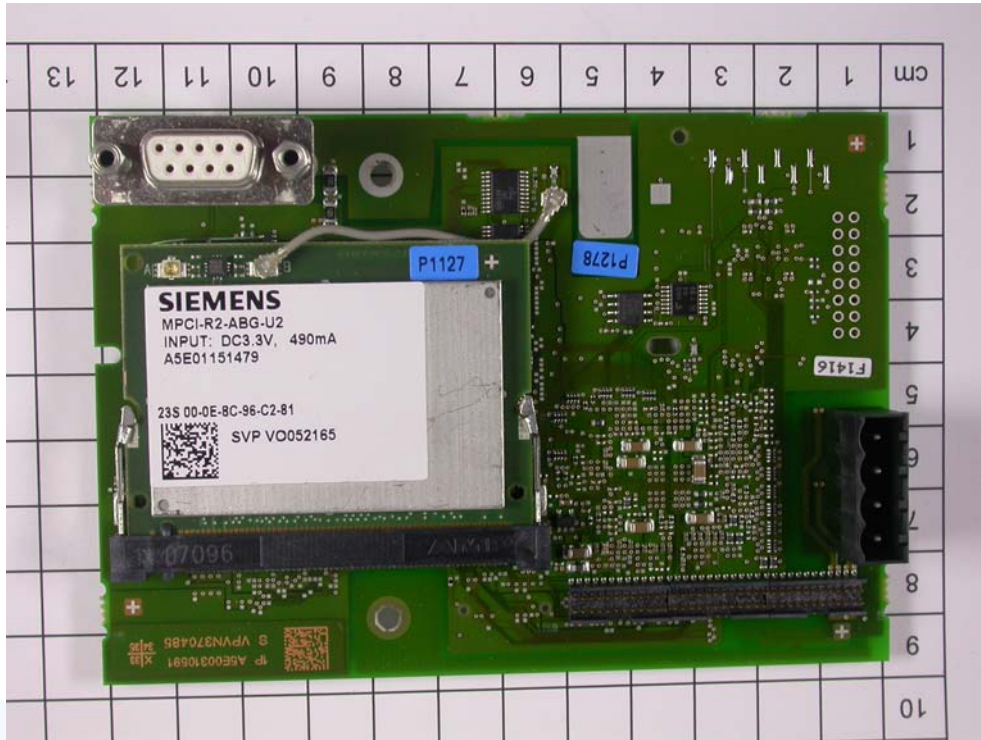

ATTACHMENT A to File No.: T32179

Internal Views:

ATTACHMENT A to File No.: T32179

ATTACHMENT A to File No.: T32179

WLAN Plugin Card:

ATTACHMENT A to File No.: T32179

Zoom of the RF- and Modulation-Unit:

Antenna Views: