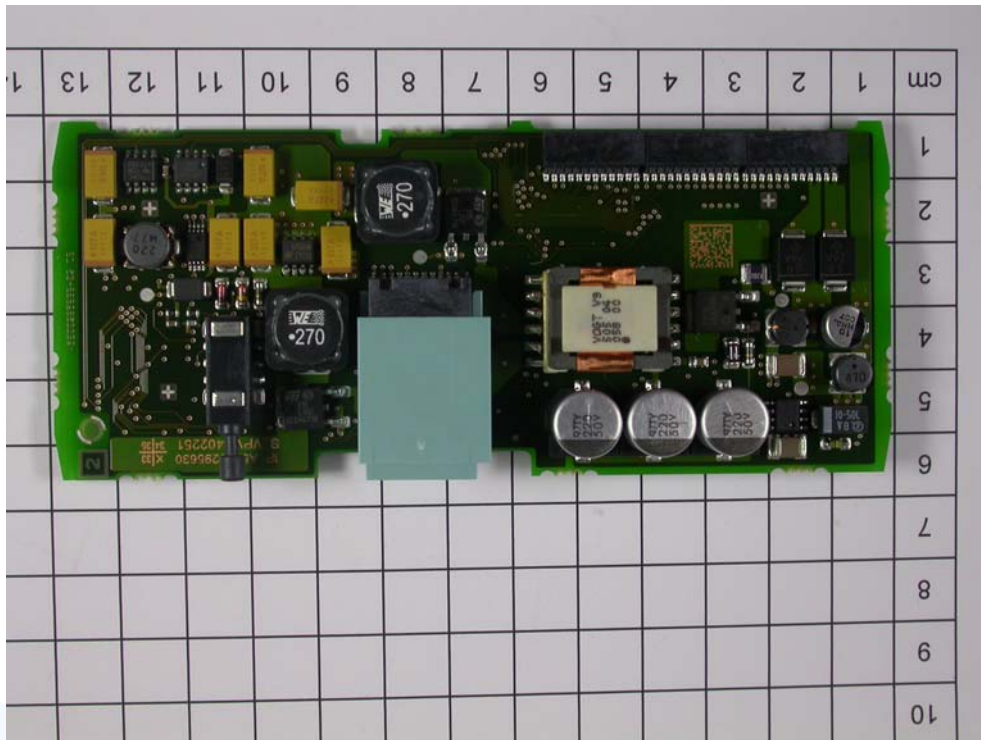

ATTACHMENT A to File No.: T32179

Internal Views:

ATTACHMENT A to File No.: T32179

ATTACHMENT A to File No.: T32179

WLAN Plugin Card:

ATTACHMENT A to File No.: T32179

Zoom of the RF- and Modulation-Unit:

Antenna Views: