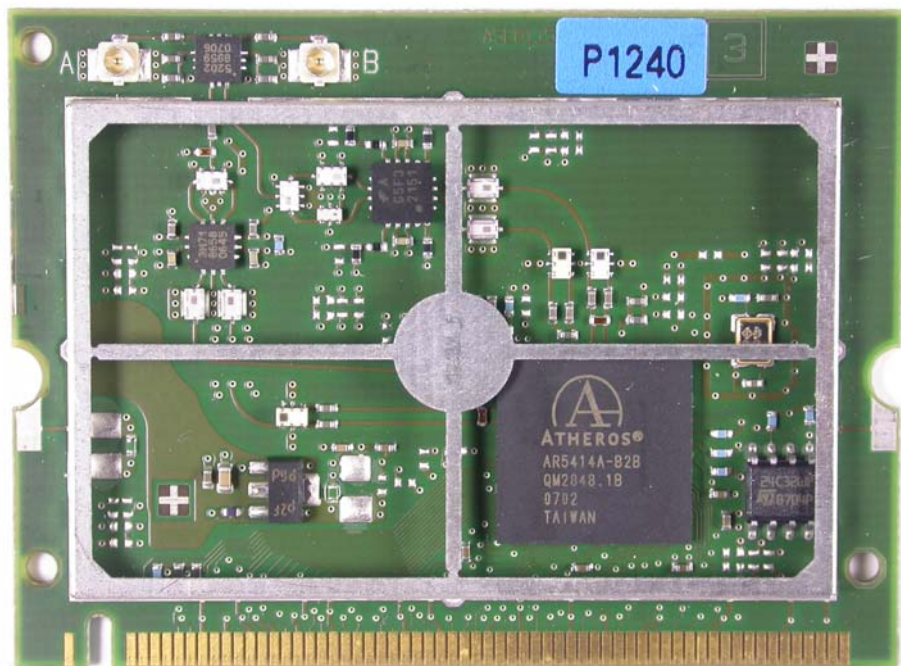

ATTACHMENT A to File No.: T32179

Internal Views:

ATTACHMENT A to File No.: T32179

ATTACHMENT A to File No.: T32179

WLAN Plugin Card:

ATTACHMENT A to File No.: T32179

Zoom of the RF- and Modulation-Unit:

Antenna Views: