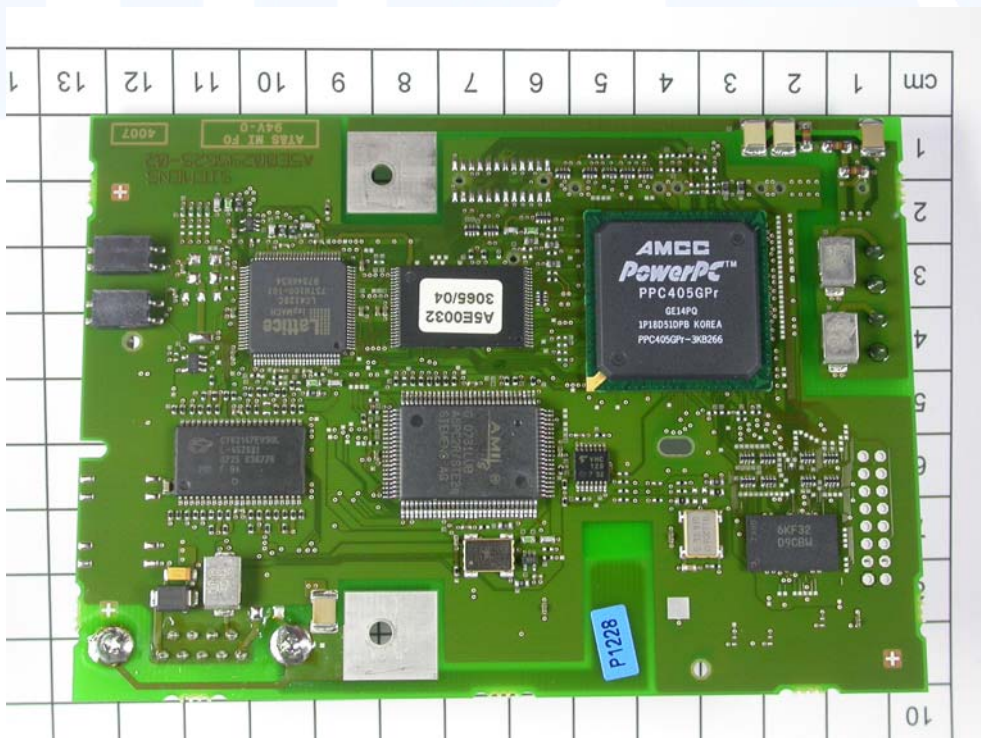

ATTACHMENT A to File No.: T32179

Internal Views:

ATTACHMENT A to File No.: T32179

ATTACHMENT A to File No.: T32179

WLAN Plugin Card:

ATTACHMENT A to File No.: T32179

Zoom of the RF- and Modulation-Unit:

Antenna Views: