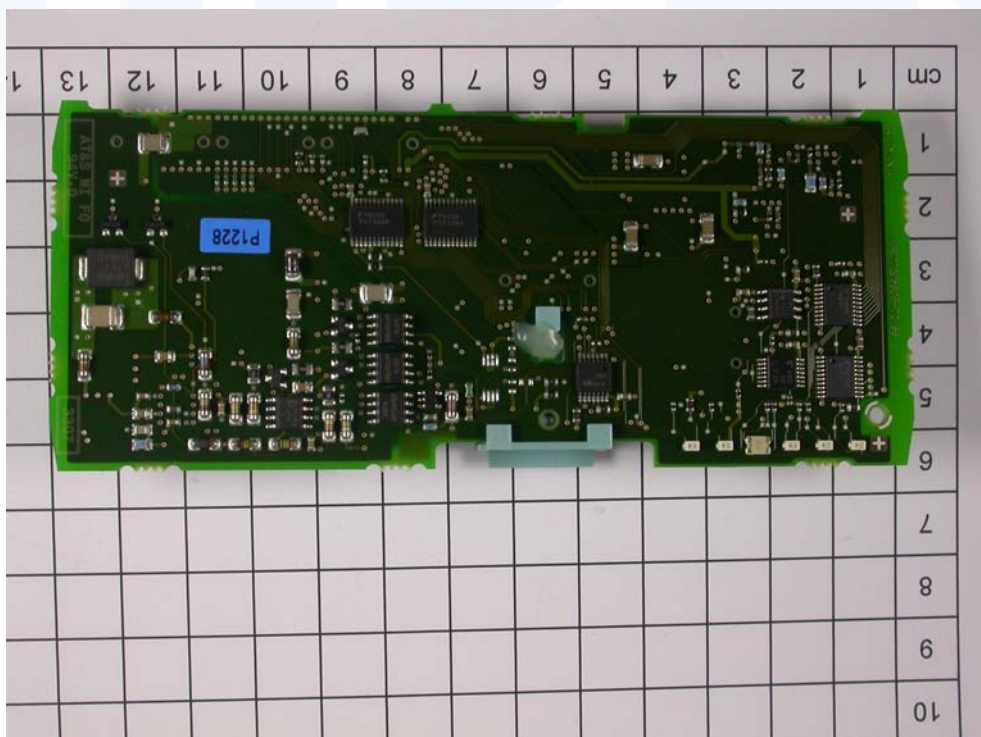

ATTACHMENT A to File No.: T32179

Internal Views:

ATTACHMENT A to File No.: T32179

ATTACHMENT A to File No.: T32179

WLAN Plugin Card:

ATTACHMENT A to File No.: T32179

Zoom of the RF- and Modulation-Unit:

Antenna Views: