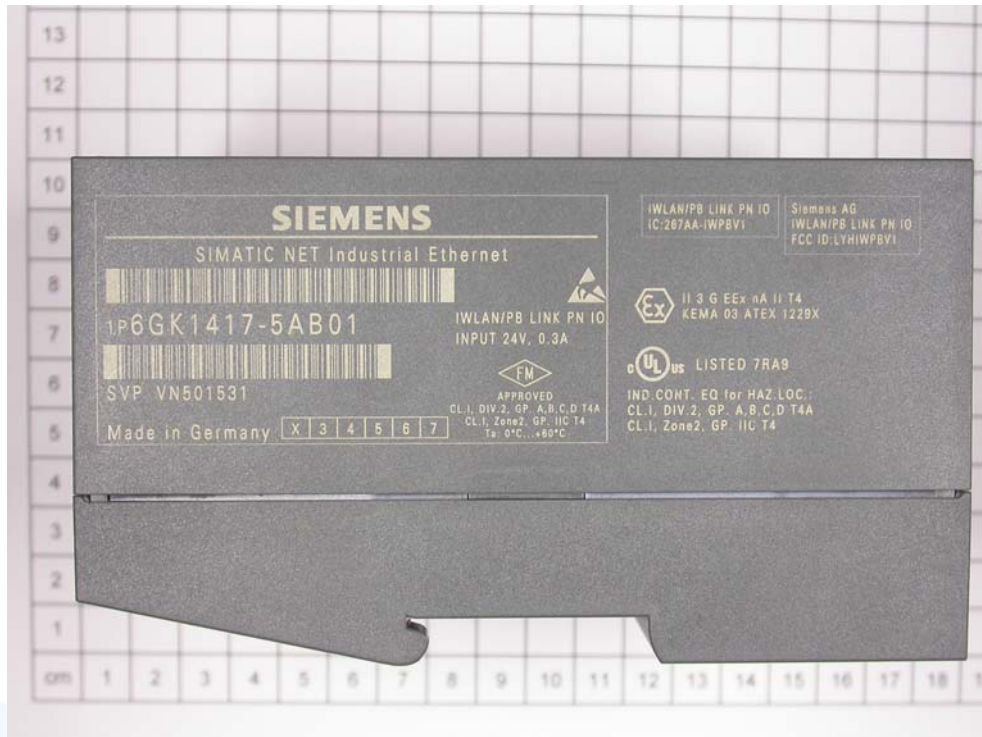

ATTACHMENT A to File No.: T32179

**Photo documentation of the EUT
Model: IWLAN/PB Link**

External Views:

ATTACHMENT A to File No.: T32179

ATTACHMENT A to File No.: T32179