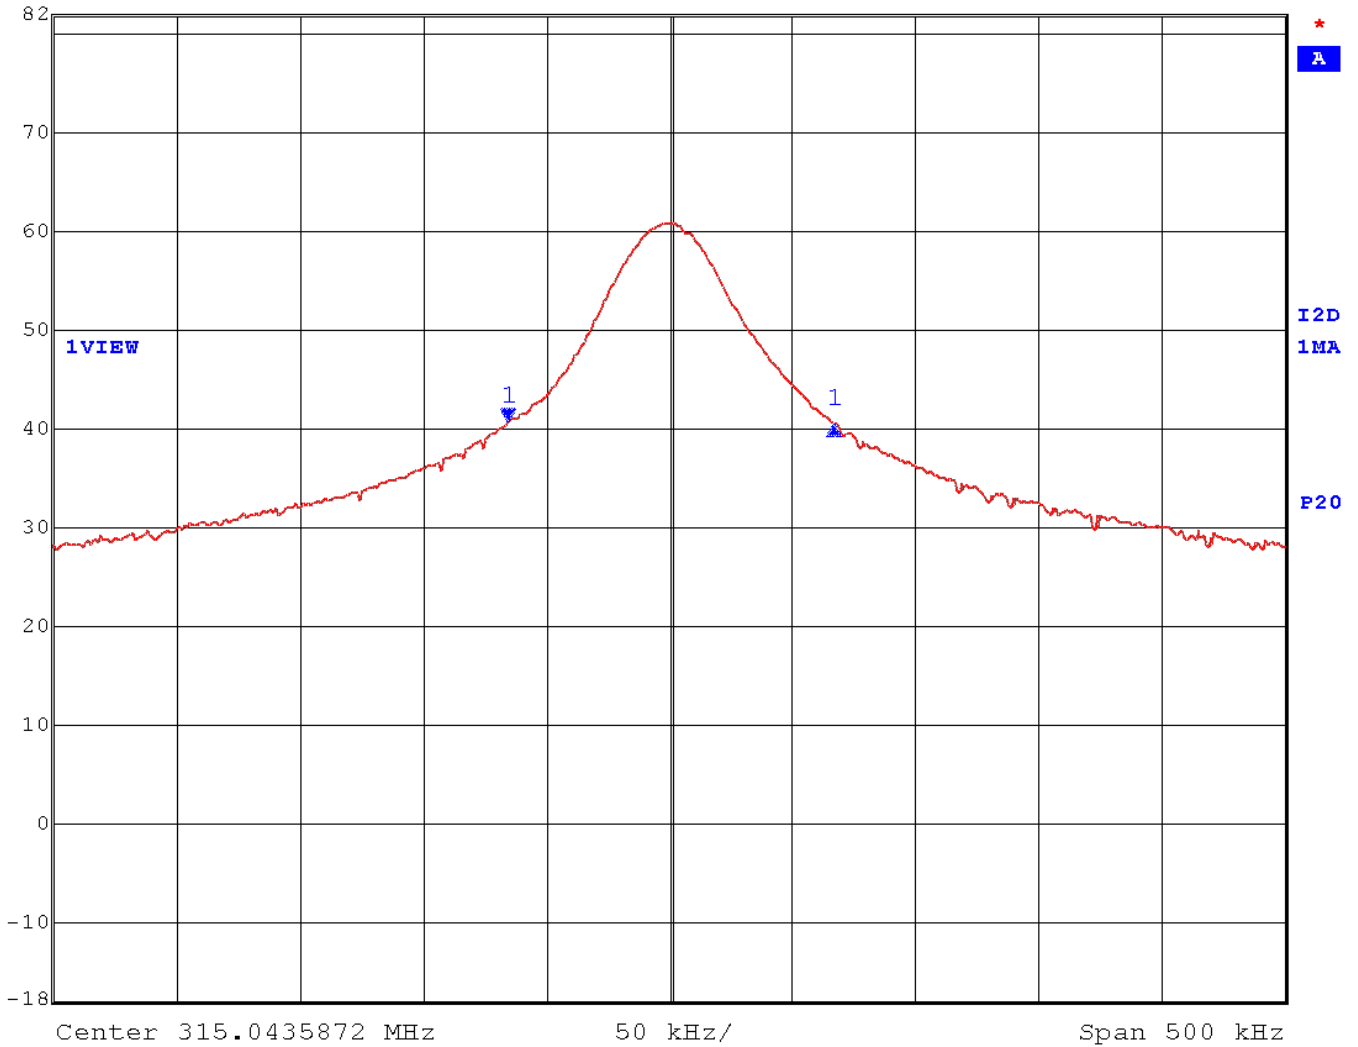

EMC Technologies Report Number: M040611_Cert_Tx

APPENDIX I – CHANNEL BANDWIDTH

20 dB Bandwidth

Ref Lvl	Delta 1 [T1]	RBW	30 kHz	RF Att	10 dB
82 dBμV	-0.11 dB	VBW	30 kHz		
	132.26452906 kHz	SWT	5 ms	Unit	dBμV