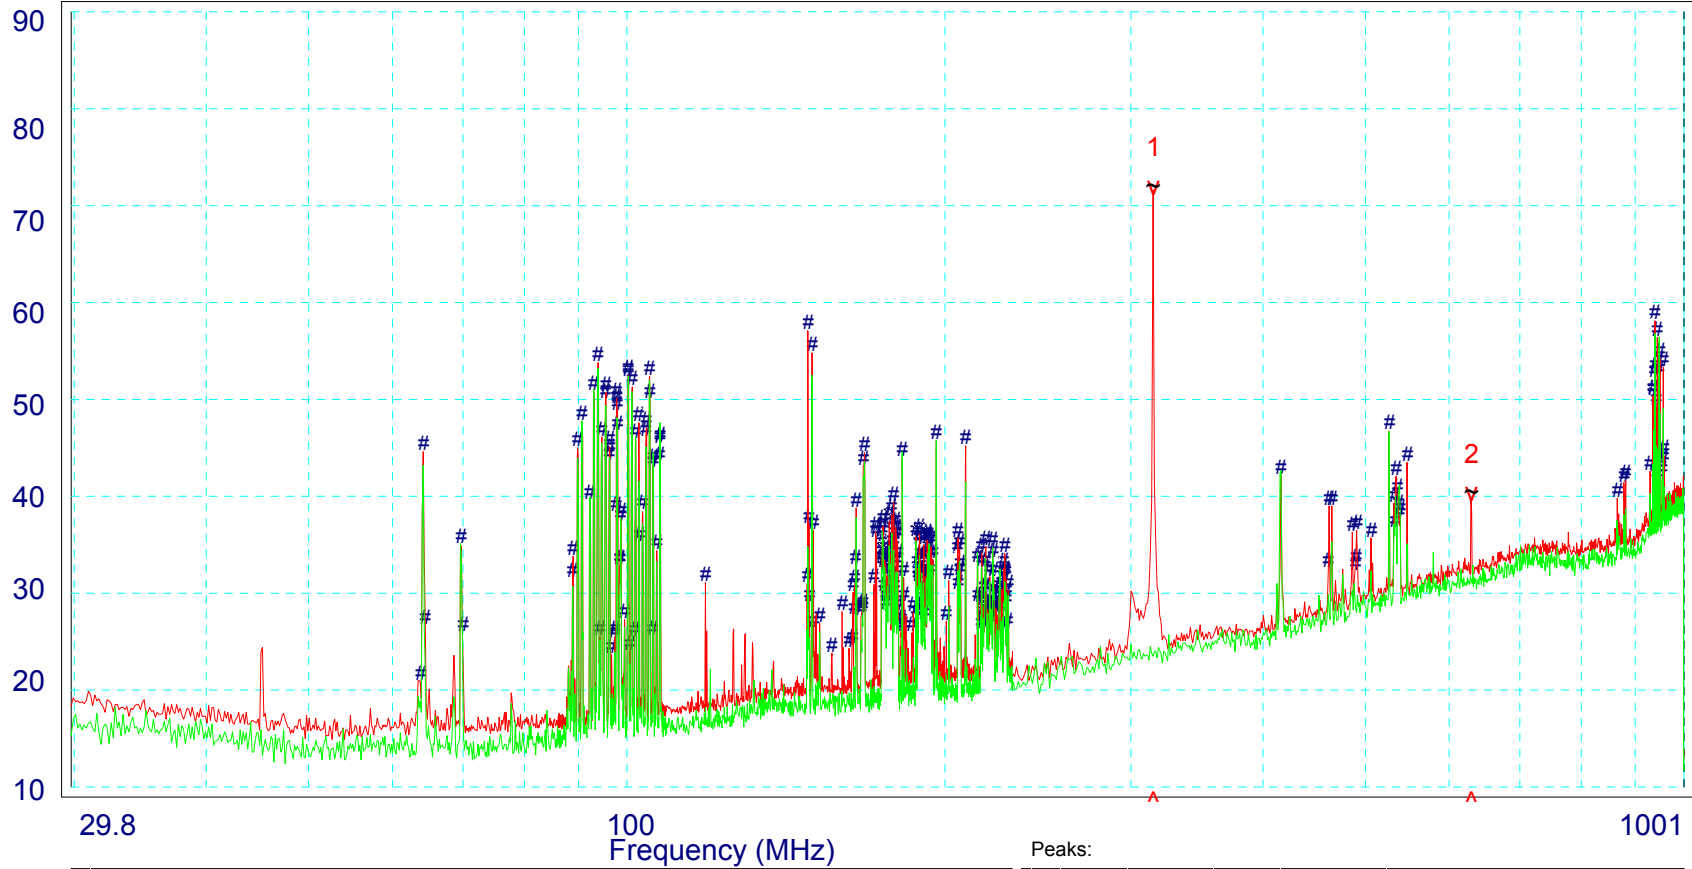

EMC Technologies Pty. Ltd. - Global Product Certification

Radiated Emissions (dBuV/m)
= Ambient

Job No:m040612

r:\PCF\m040611t_1.PCF

Test Date: 17-06-04

GRAPH No. 1

Robert Bosch (Australia) Pty Ltd
HYUNDAI - Remote Key Transmitter

Radiated Emissions - Vertical Polarity

No	Freq (MHz)	Peak (dBuV/m)	Qp Val	dL1 (dBuV/m)	dL1 (dB)
1	315.02	71.6	71.6	.0	71.6
2	630.06	40.0	40.0	.0	40.0

Limits:

Legend:
_ Vertical Emissions

Ver 5.5 Build 93
radiated emissions site 1 lerderberg
t:A1370704_10M c1:C1310105 c2:NONE p:NONE a:NONE
Site ID: OATS1,Lerderberg Gorge Rd, Bacchus Marsh, VIC
Test Officer:Chieu Huynh

Source:
m040611r 2 3 4 5 6 15 16 17
m040611r 35 36 37 38 39 19 20 21

Melbourne- 57 Assembly Drv Tullamarine, 3043, Vic, Australia Ph+(613) 9335 3333 Fax+(613) 9338 9260
Sydney----- 16,6 Gladstone Rd Castle Hill, 2154, NSW, Australia Ph+(612) 9899 4599 Fax+(612) 9899 4019