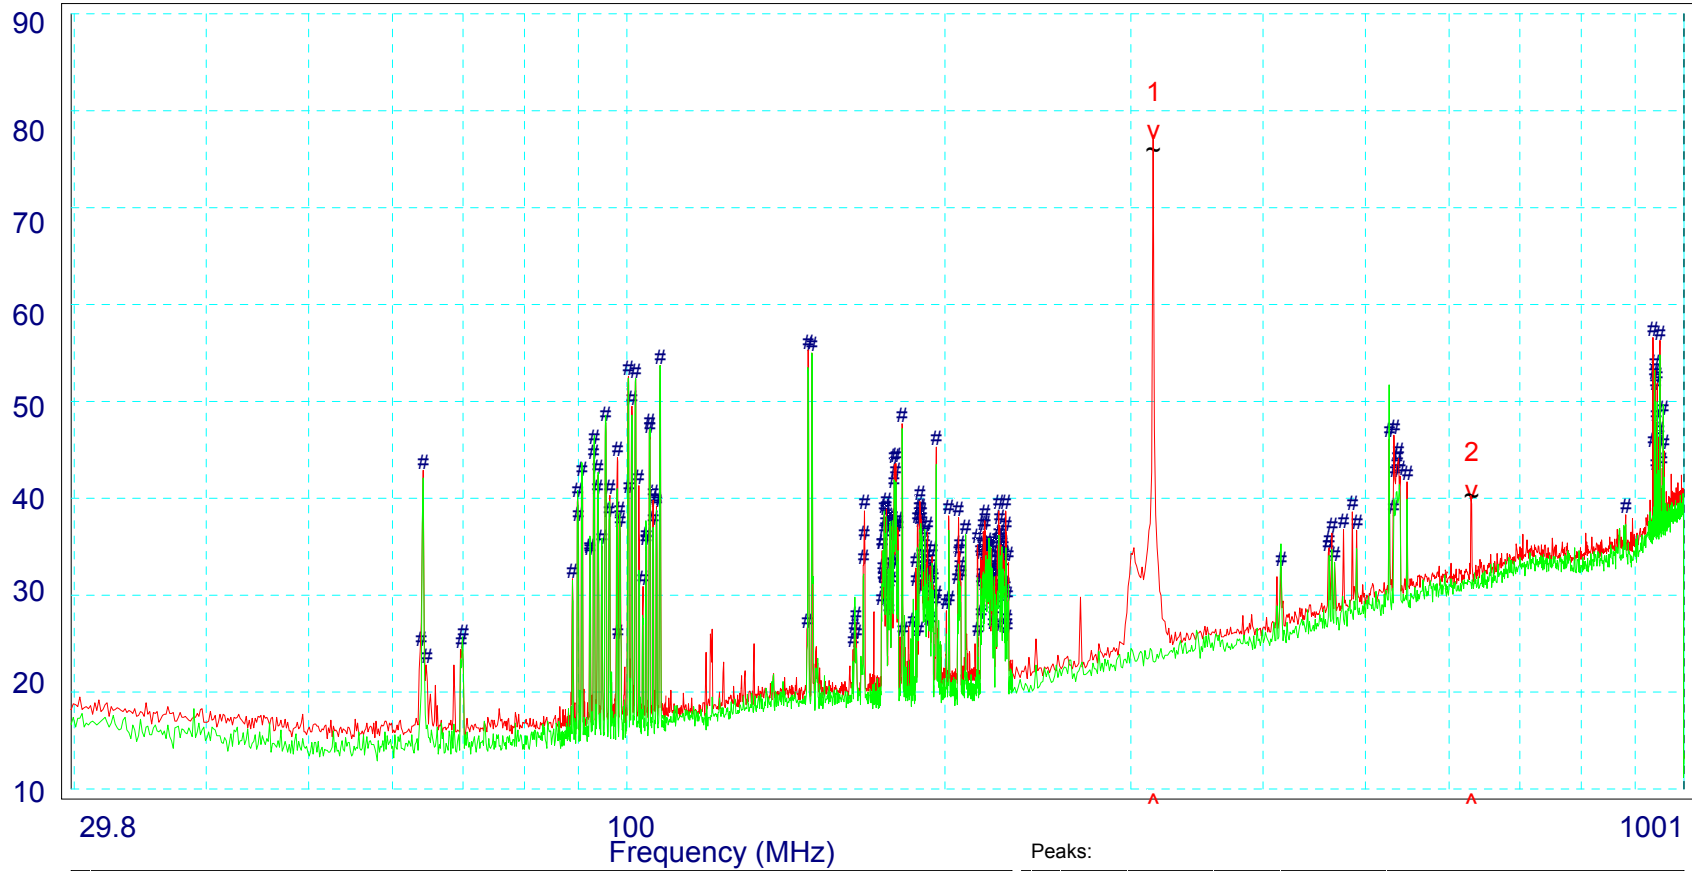

# EMC Technologies Pty. Ltd. - Global Product Certification

Radiated Emissions (dBuV/m)  
# = Ambient

Job No:m040612

r:\PCF\m040611t\_2.PCF

Test Date: 17-06-04

GRAPH No. 2

Peaks:

No	Freq (MHz)	Peak (dBuV/m)	Qp Val	dL1 (dBuV/m)	dL1 (dB)
1	315.02	77.5	75.5	.0	75.5
2	630.06	40.4	39.8	.0	39.8