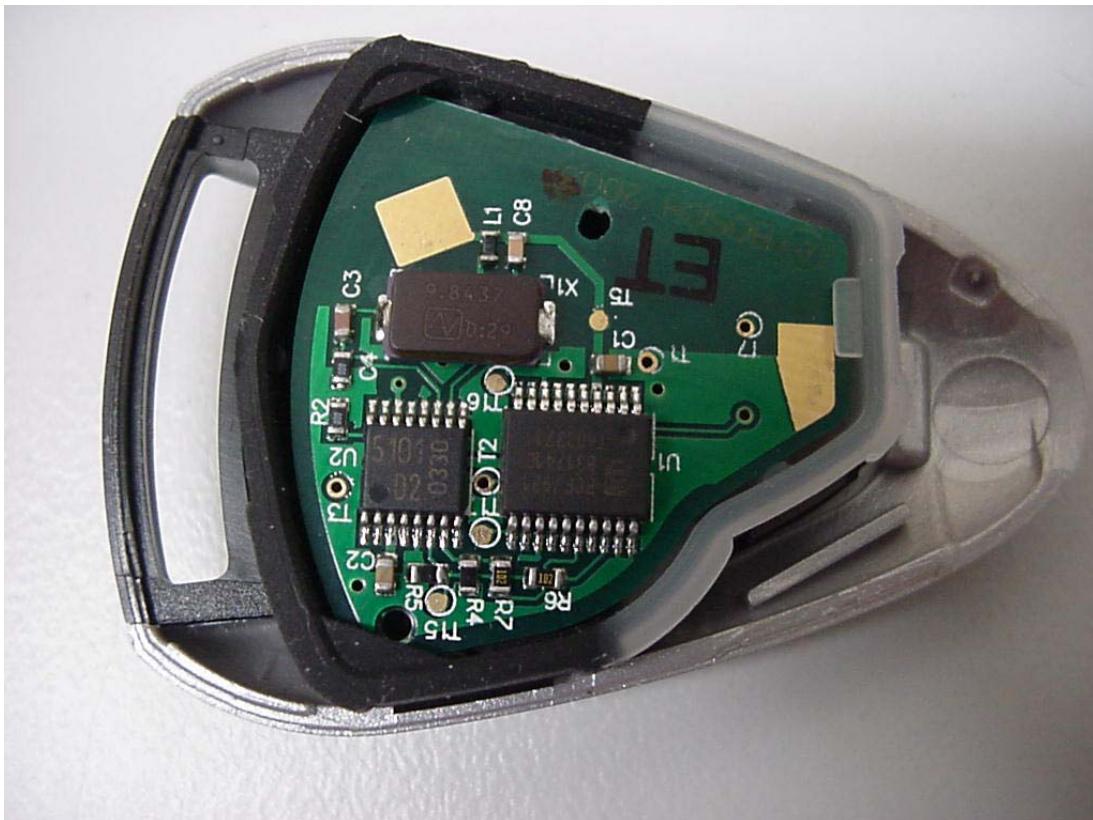

EMC Technologies Report Number: M040113_Cert_Tx

APPENDIX B3 – Test Sample internal Photographs

Test Sample – Porsche Remote Key Transmitters

Two Button Remote

Test Sample – Porsche Remote Key Transmitters

Two Button Remote

Test Sample – Porsche Remote Key Transmitters

Three Button Remote

Three Button Remote