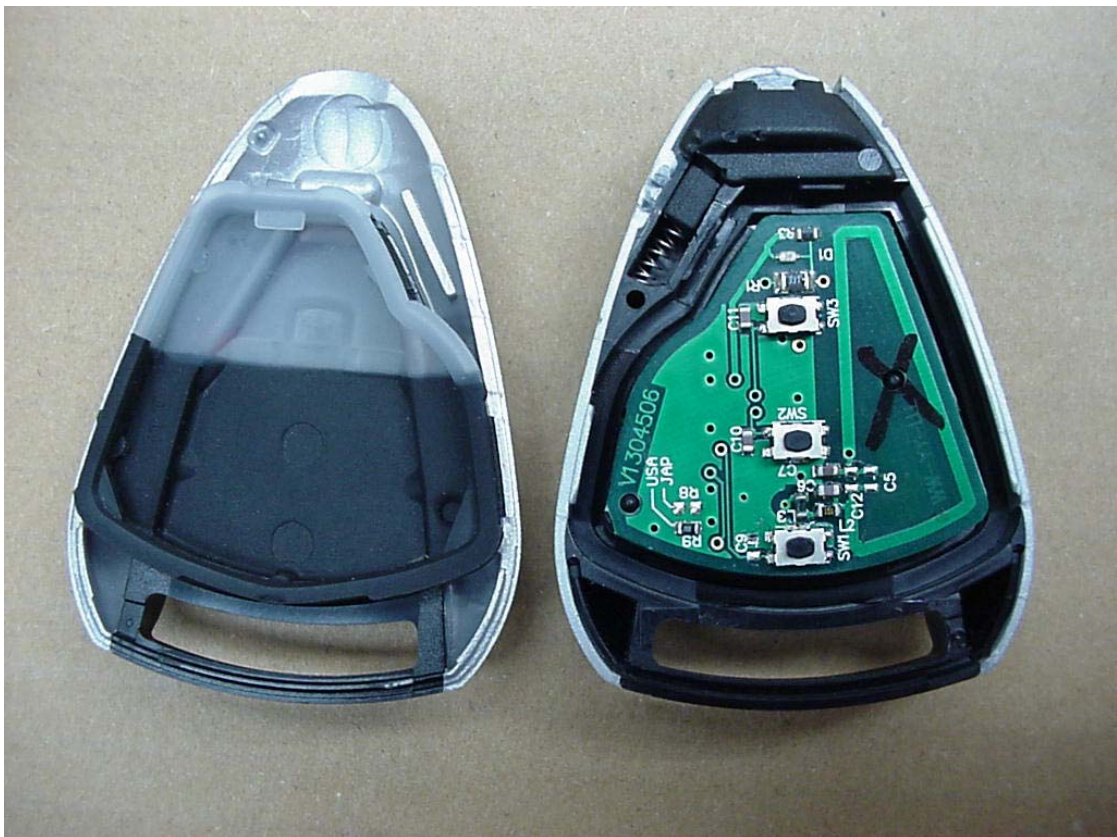

EMC Technologies Report Number: M040113_Cert_Tx

APPENDIX B3 – Test Sample internal Photographs

Test Sample – Porsche Remote Key Transmitters

Two Button Remote

Test Sample – Porsche Remote Key Transmitters

Two Button Remote

Test Sample – Porsche Remote Key Transmitters

Three Button Remote

Three Button Remote