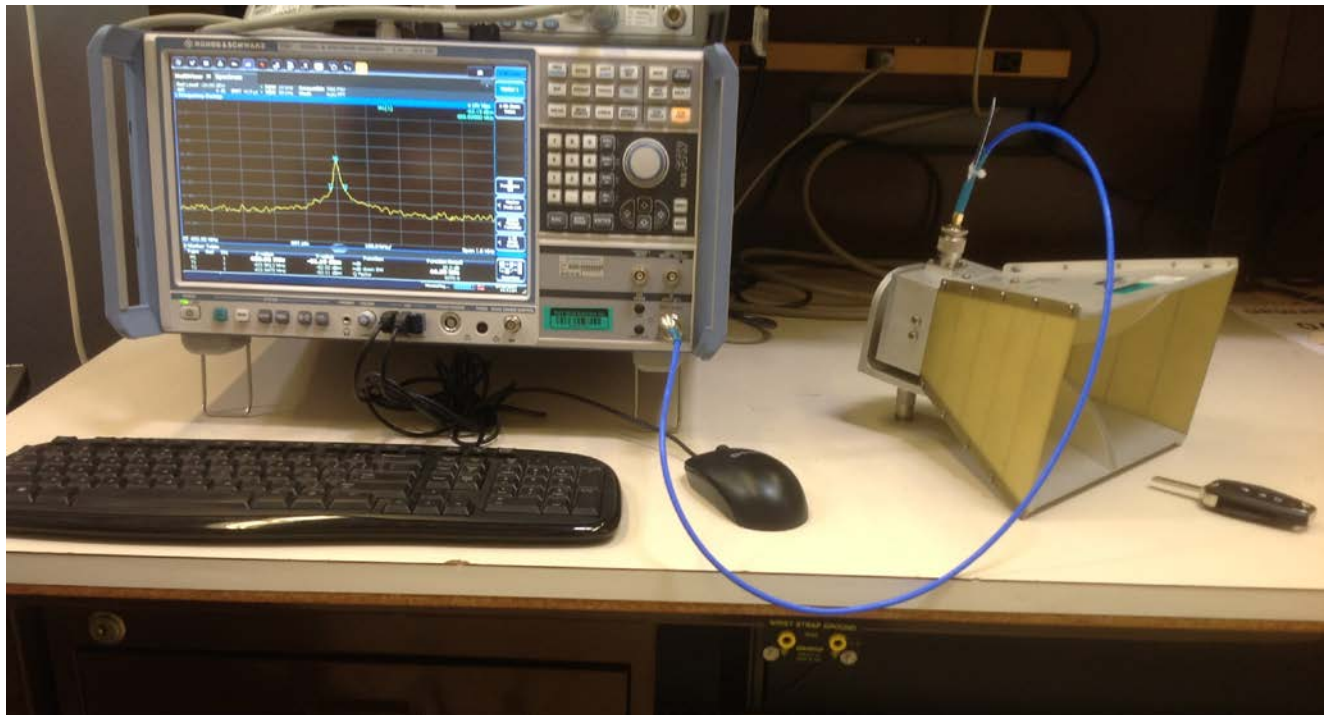

314.9MHz: "T003"
433.92MHz: "T004"
FCC/IC ID Number

314.9 MHz: FCC ID: LXP-T003 / IC ID: 2298A-T003
433.92 MHz.: FCC ID: LXP-T004 / IC ID: 2298A-T004

Transmission Verification/ BW Requirement Test Setup

Radiated Emissions Test Setup (<1GHz)

Radiated Emissions Test Setup (>1GHz)