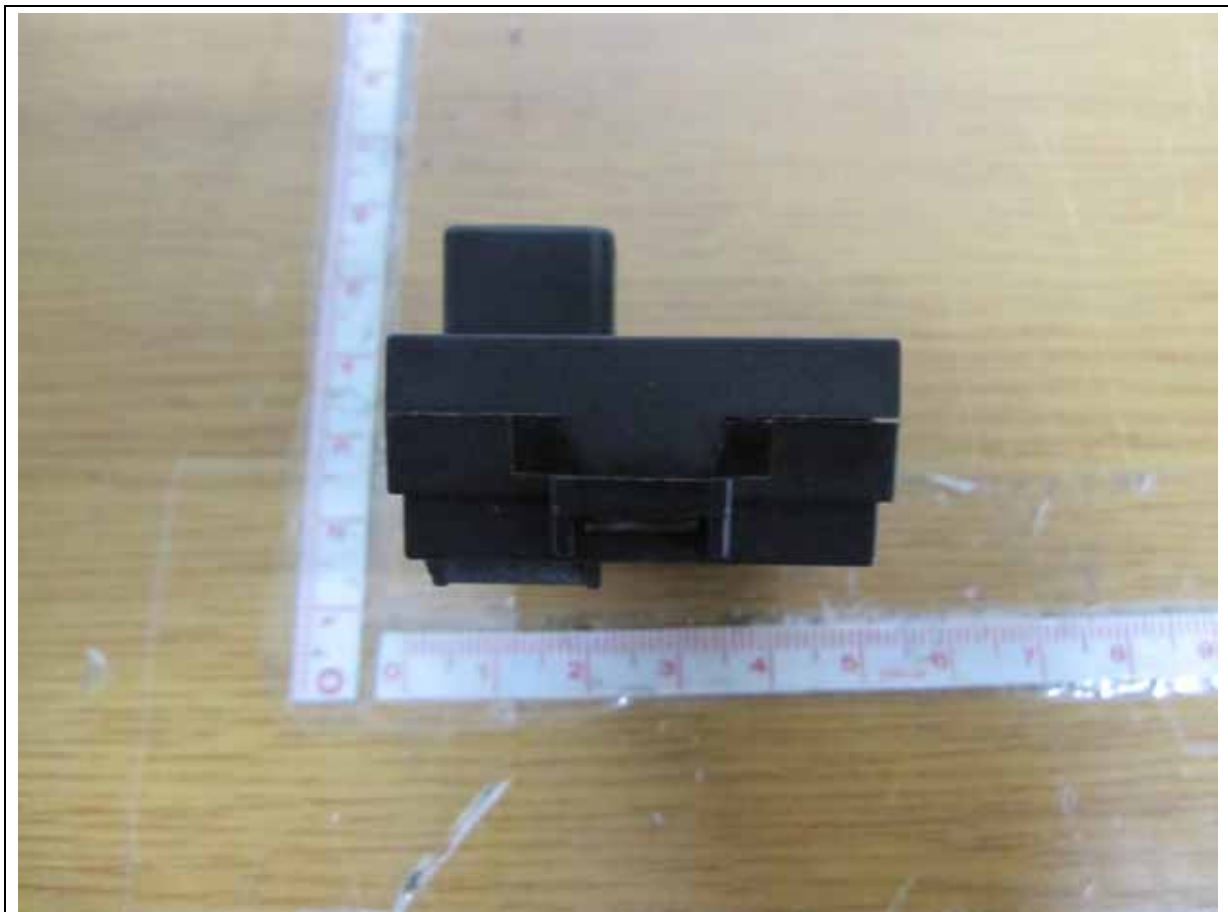

M/N: Smartra 3.2 (I001)

Upper

Lower

Front

Rear

Side

Side

ANTENNA - M/N: Smartra3.2 Coil Ant.