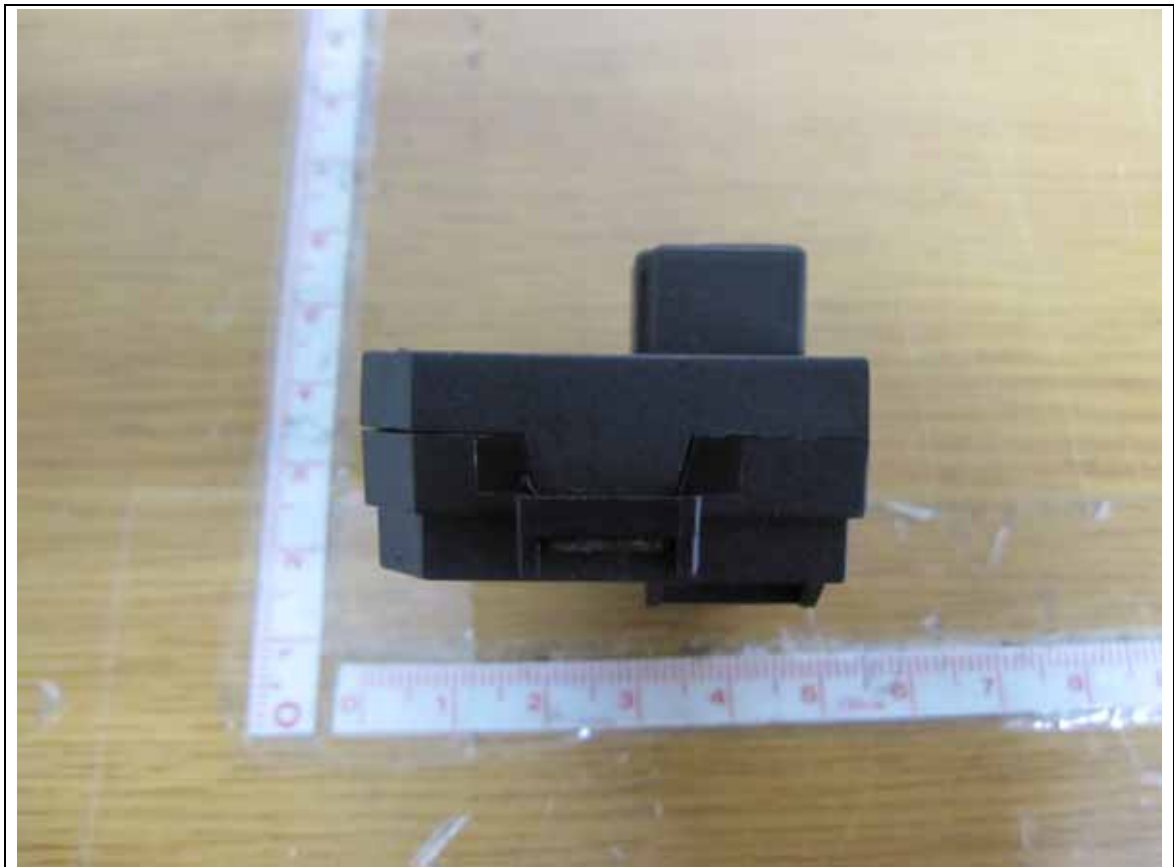

M/N: Smartra 3.2 (I001)

Upper

Lower

Front

Rear

Side

Side

ANTENNA - M/N: Smartra3.2 Coil Ant.