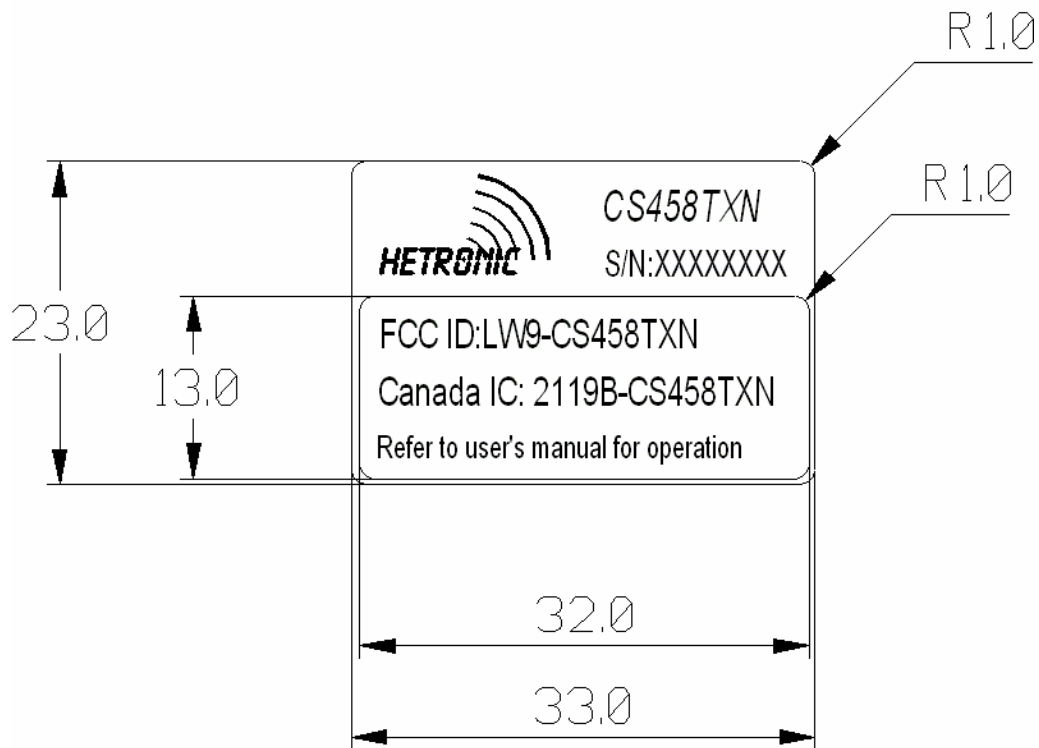

## Product/FCC ID & IC ID Label Artwork

Note: Measurements in millimeters.

Construction: Silkscreen on vinyl, mounted with permanent adhesive.

## Product/Label Location