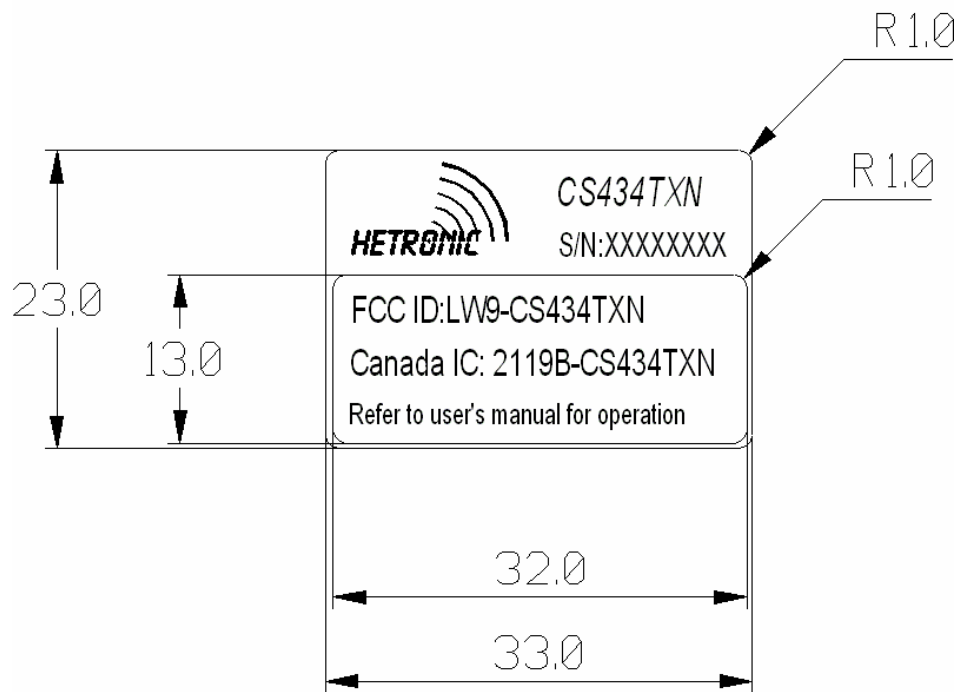

## Product/FCC ID & IC ID Label Artwork

Note: Measurements in millimeters.

Construction: Silkscreen on vinyl, mounted with permanent adhesive.

## Product/Label Location