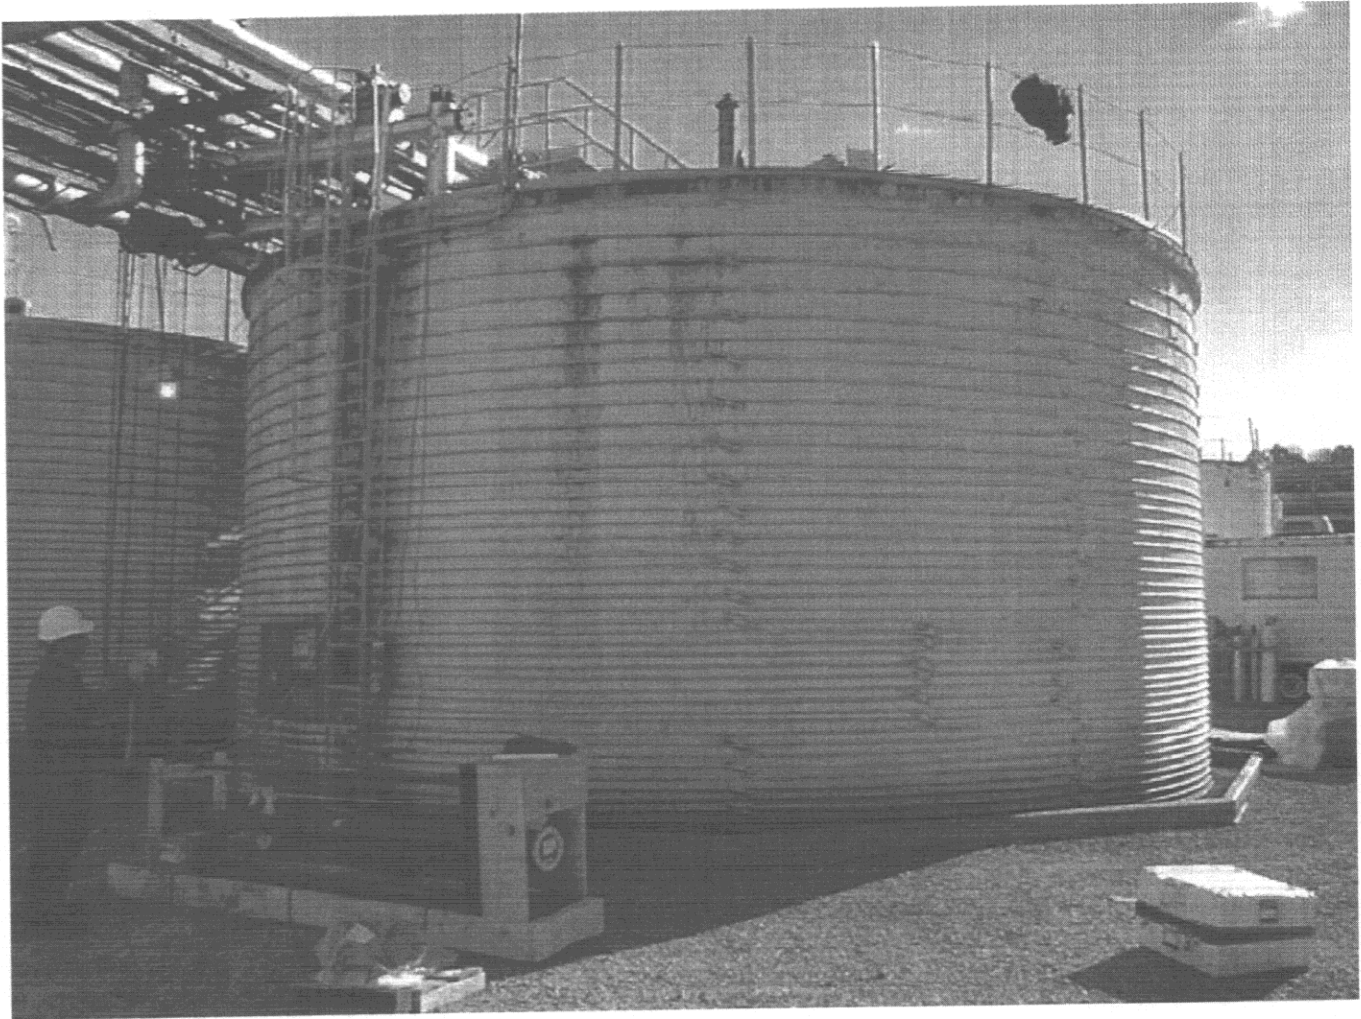

## ROSEMOUNT MEASUREMENT

Rosemount Inc.  
Advanced Level Technologies  
12001 Technology Drive  
Eden Prairie, MN 55344  
Phone (612) 828-7754  
Fax (612) 828-3820

Photo 4 Search for Emissions 3 Meters from Tank  
Ref. Procedure Step 6.4 and Graph 6