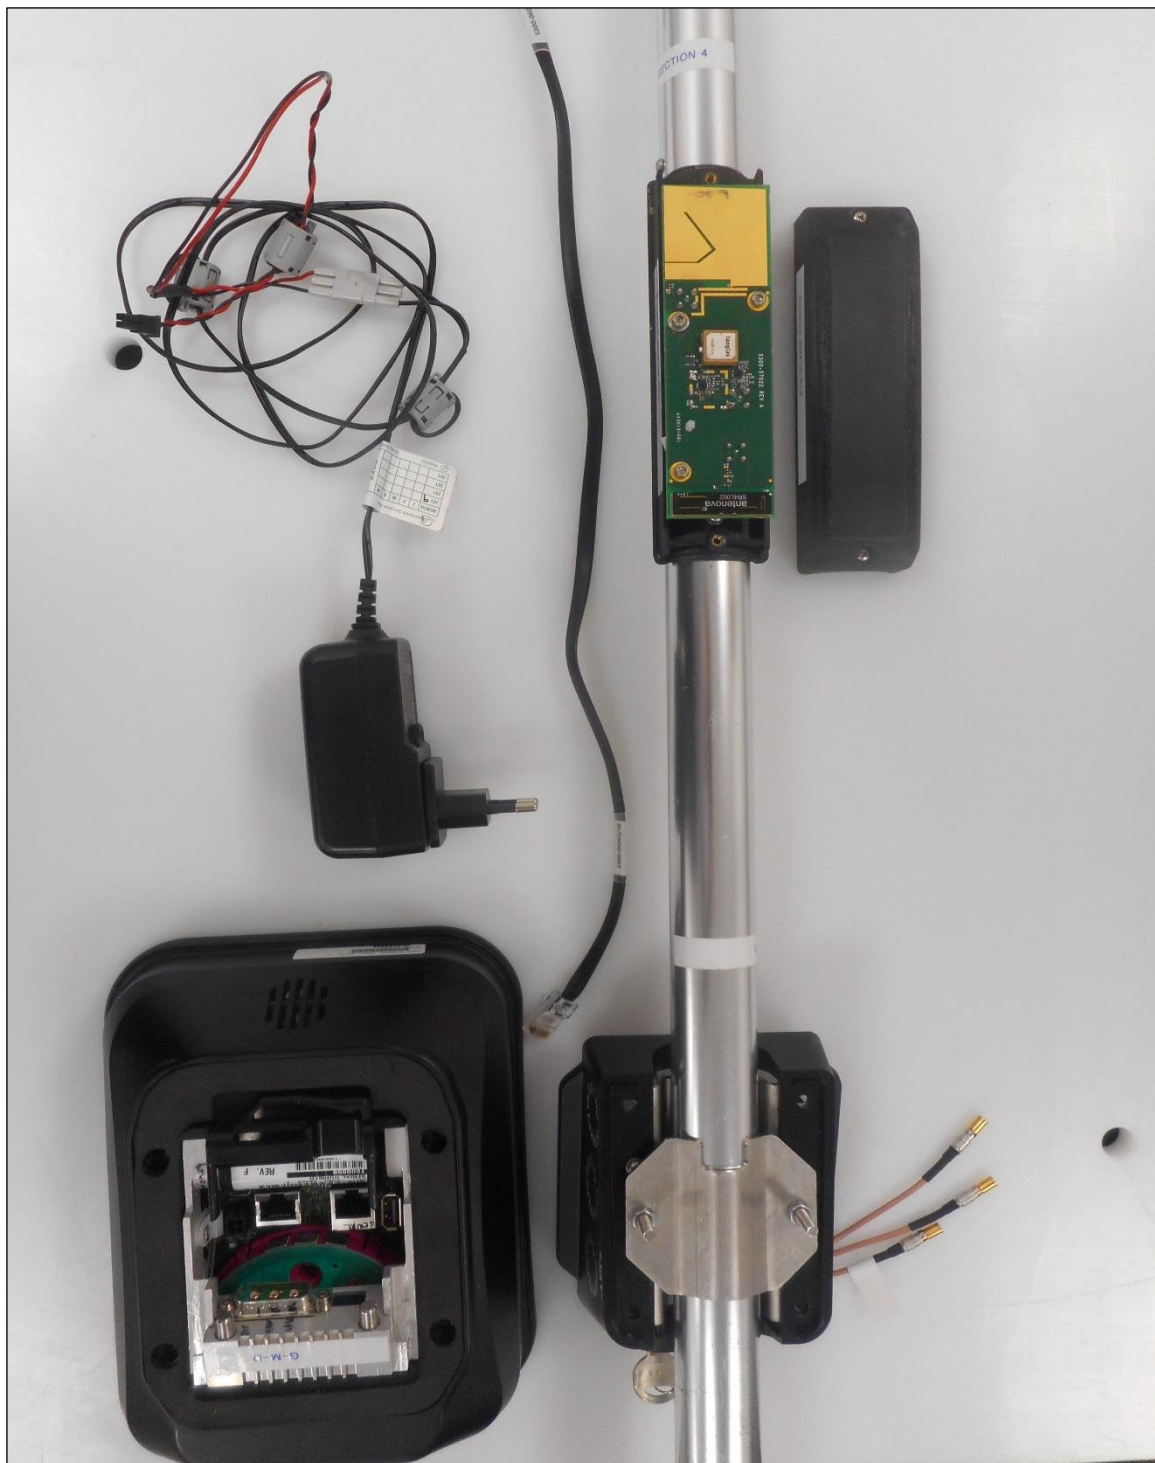

12. Appendixes

12.1. Photos and Ports Location

Photo Reference Number	Title
PHT/001	Test configuration for the measurement of SAR Lab
PHT/002	Front 0mm
PHT/003	Back 0mm
PHT/004	Edge 1 (Top) 0mm
PHT/005	Edge 2 (Right) 0mm
PHT/006	Edge 4 (Left) 0mm
PHT/007	Front 5mm
PHT/008	Back 5mm
PHT/009	Edge 1 (Top) 5mm
PHT/010	Edge 2 (Right) 5mm
PHT/011	Edge 4 (Left) 5mm
PHT/012	Internal View DUT
PHT/013	Internal View of DUT + Validator
PHT/014	Back View of DUT + Validator
PHT/015	Side View of DUT + Validator
PHT/016	Internal View of Validator
PHT/017	Front View Validator
PHT/018	Back View Validator
PHT/019	Antenna Schematics

PHT/001: Test configuration for the measurement of SAR Lab

PHT/002: Front 0mm

PHT/003: Back 0mm

PHT/004: Edge 1 (Top) 0mm

PHT/005: Edge 2 (Right) 0mm

PHT/006: Edge 4 (Left) 0mm

PHT/007: Front 5mm

PHT/008: Back 5mm

PHT/009: Edge 1 (Top) 5mm

PHT/010:Edge 2 (Right) 5mm

PHT/011: Edge 4 (Left) 5mm

PHT/012: Internal View DUT

PHT/013: Internal View of DUT + Validator

PHT/014: Back View of DUT + Validator

PHT/015: Side View of DUT + Validator

PHT/016: Internal View of Validator

PHT/017: Front View Validator

PHT/018: Back View Validator

PHT/019: Antenna Schematics