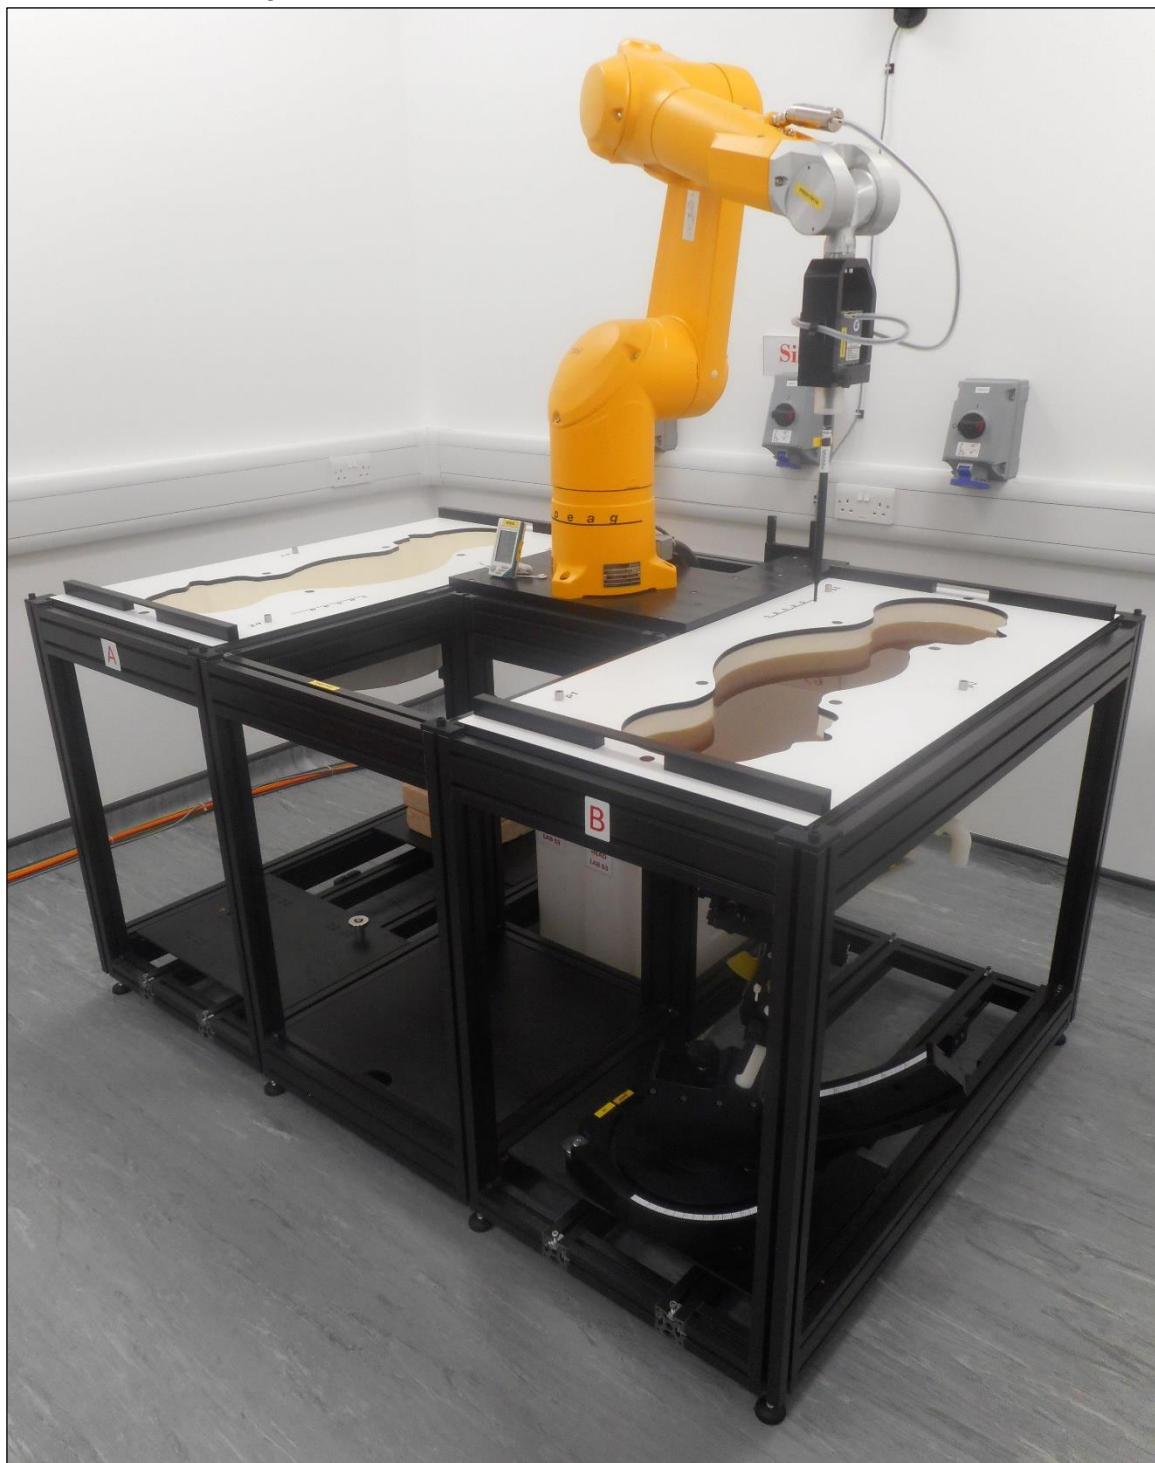

12. Appendixes

12.1. Photos and Ports Location

Photo Reference Number	Title
PHT/001	Test configuration for the measurement of SAR Lab
PHT/002	Front 0mm
PHT/003	Back 0mm
PHT/004	Edge 1 (Top) 0mm
PHT/005	Edge 2 (Right) 0mm
PHT/006	Edge 4 (Left) 0mm
PHT/007	Front 5mm
PHT/008	Back 5mm
PHT/009	Edge 1 (Top) 5mm
PHT/010	Edge 2 (Right) 5mm
PHT/011	Edge 4 (Left) 5mm
PHT/012	Internal View DUT
PHT/013	Internal View of DUT + Validator
PHT/014	Back View of DUT + Validator
PHT/015	Side View of DUT + Validator
PHT/016	Internal View of Validator
PHT/017	Front View Validator
PHT/018	Back View Validator
PHT/019	Antenna Schematics

PHT/001: Test configuration for the measurement of SAR Lab

PHT/002: Front 0mm

PHT/003: Back 0mm

PHT/004: Edge 1 (Top) 0mm

PHT/005: Edge 2 (Right) 0mm

PHT/006: Edge 4 (Left) 0mm

PHT/007: Front 5mm

PHT/008: Back 5mm

PHT/009: Edge 1 (Top) 5mm

PHT/010:Edge 2 (Right) 5mm

PHT/011: Edge 4 (Left) 5mm

PHT/012: Internal View DUT

PHT/013: Internal View of DUT + Validator

PHT/014: Back View of DUT + Validator

PHT/015: Side View of DUT + Validator