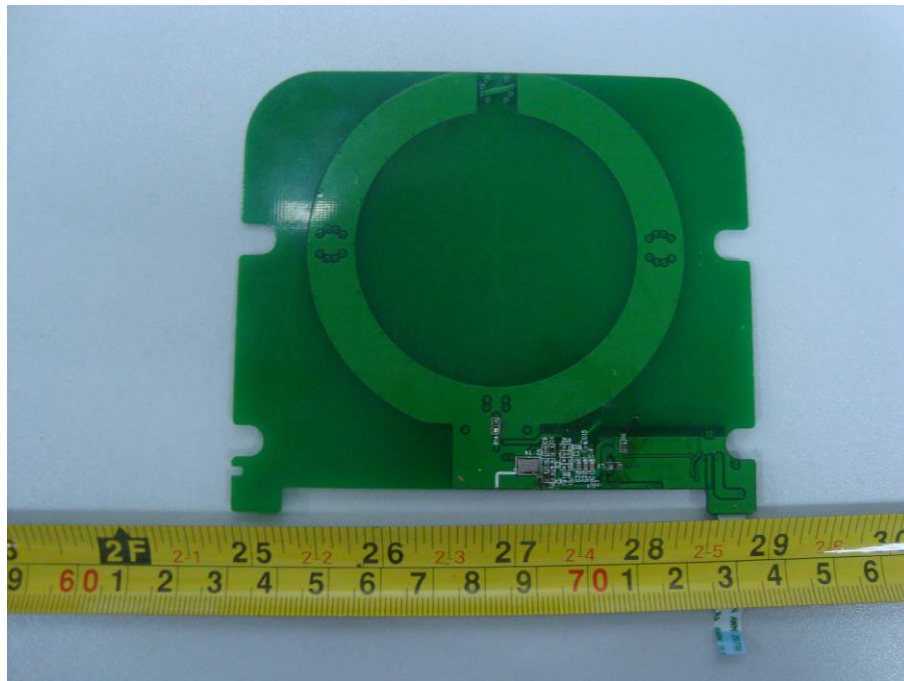

EXHIBIT C - EUT INTERNAL PHOTOGRAPHS

EUT – Bottom Socket View

EUT – Battery Cover off View

EUT – Cover off View & Antenna Location

EUT – Screen Bottom Cover off View

EUT – Main Board Top View

EUT – Main Board Bottom View

BT&WiFi
Antenna

EUT – Main Board Shielding off Top View

EUT – Main Board Shielding off Bottom View

EUT – Screen Top View

EUT – Screen Bottom View

EUT – GPS Board Top View

EUT – GPS Board Bottom View

EUT – Contactless Board Top View

EUT –Contactless Board Bottom View

EUT –Battery View