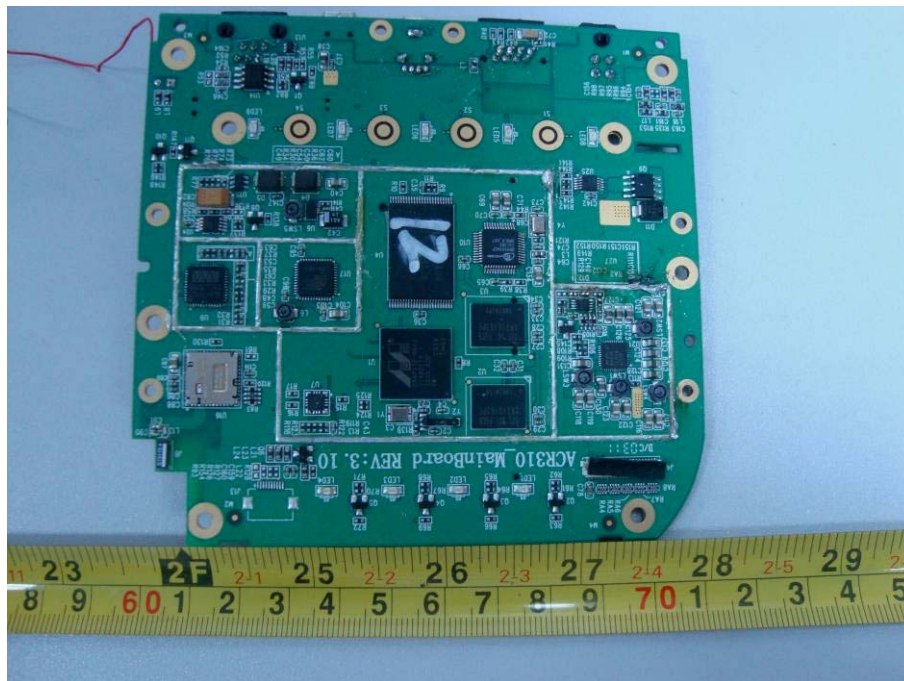

EXHIBIT C - EUT INTERNAL PHOTOGRAPHS

EUT – Bottom Socket View

EUT – Battery Cover off View

EUT – Cover off View & Antenna Location

EUT – Screen Bottom Cover off View

EUT – Main Board Top View

EUT – Main Board Bottom View

BT&WiFi
Antenna

EUT – Main Board Shielding off Top View

EUT – Main Board Shielding off Bottom View

EUT – Screen Top View

EUT – Screen Bottom View

EUT – GPS Board Top View

EUT – GPS Board Bottom View

EUT – Contactless Board Top View

EUT –Contactless Board Bottom View

EUT –Battery View