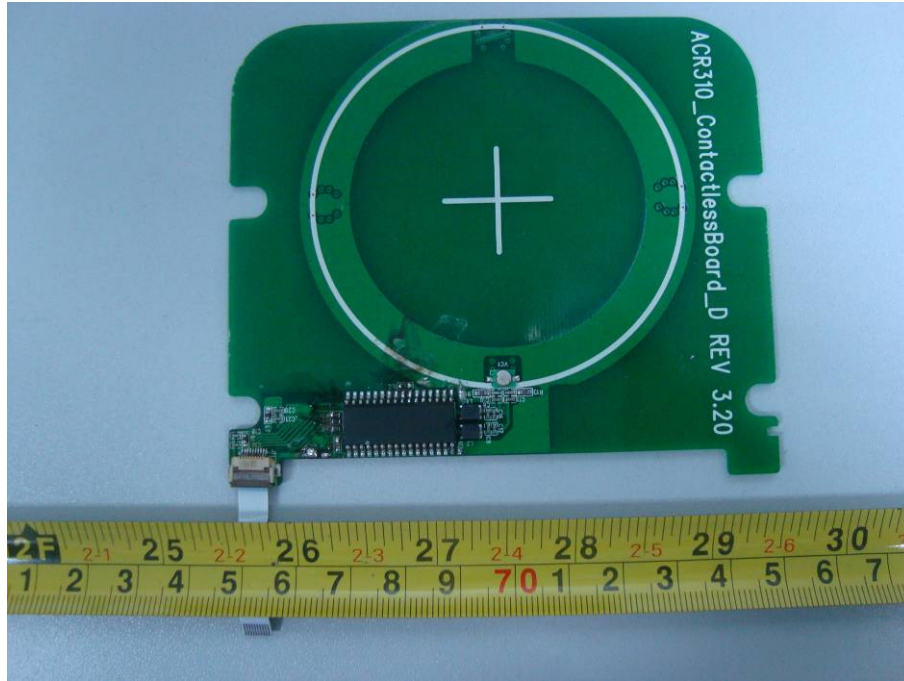

EXHIBIT C - EUT INTERNAL PHOTOGRAPHS

EUT – Bottom Socket View

EUT – Battery Cover off View

EUT – Cover off View & Antenna Location

EUT – Screen Bottom Cover off View

EUT – Main Board Top View

EUT – Main Board Bottom View

BT&WiFi
Antenna

EUT – Main Board Shielding off Top View

EUT – Main Board Shielding off Bottom View

EUT – Screen Top View

EUT – Screen Bottom View

EUT – GPS Board Top View

EUT – GPS Board Bottom View

EUT – Contactless Board Top View

EUT –Contactless Board Bottom View

EUT –Battery View