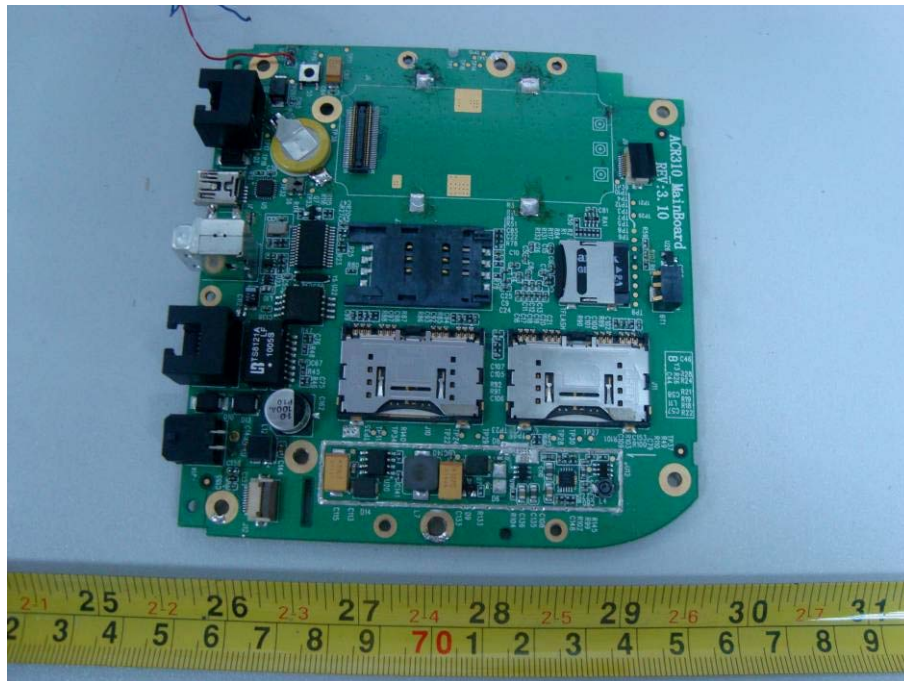

EXHIBIT C - EUT INTERNAL PHOTOGRAPHS

EUT – Bottom Socket View

EUT – Battery Cover off View

EUT – Cover off View & Antenna Location

EUT – Screen Bottom Cover off View

EUT – Main Board Top View

EUT – Main Board Bottom View

BT&WiFi
Antenna

EUT – Main Board Shielding off Top View

EUT – Main Board Shielding off Bottom View

EUT – Screen Top View

EUT – Screen Bottom View

EUT – GPS Board Top View

EUT – GPS Board Bottom View

EUT – Contactless Board Top View

EUT –Contactless Board Bottom View

EUT –Battery View