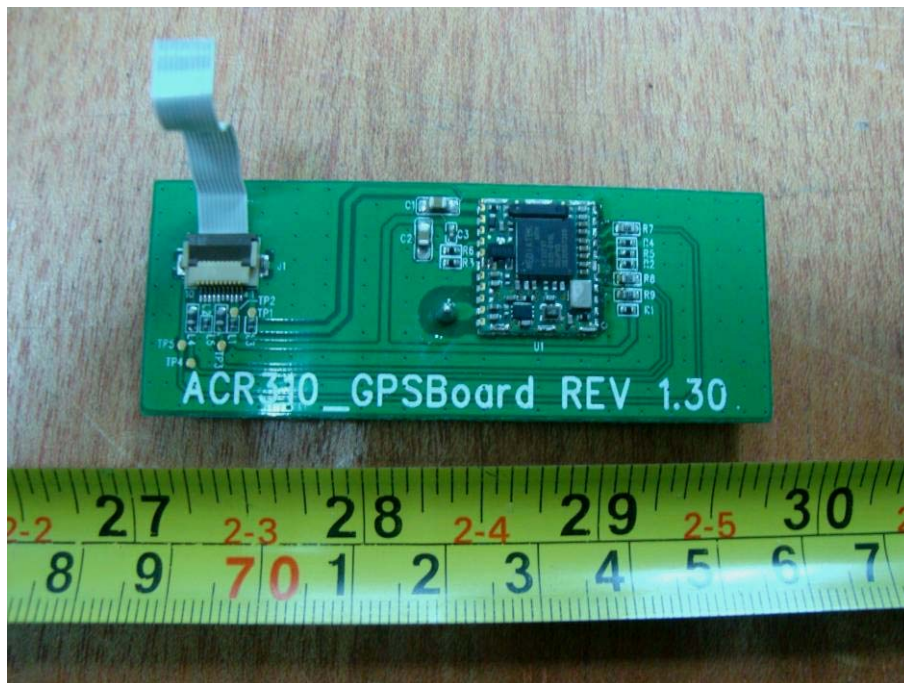

EXHIBIT C - EUT INTERNAL PHOTOGRAPHS

EUT – Bottom Socket View

EUT – Battery Cover off View

EUT – Cover off View & Antenna Location

EUT – Screen Bottom Cover off View

EUT – Main Board Top View

EUT – Main Board Bottom View

BT&WiFi
Antenna

EUT – Main Board Shielding off Top View

EUT – Main Board Shielding off Bottom View

EUT – Screen Top View

EUT – Screen Bottom View

EUT – GPS Board Top View

EUT – GPS Board Bottom View

EUT – Contactless Board Top View

EUT –Contactless Board Bottom View

EUT –Battery View