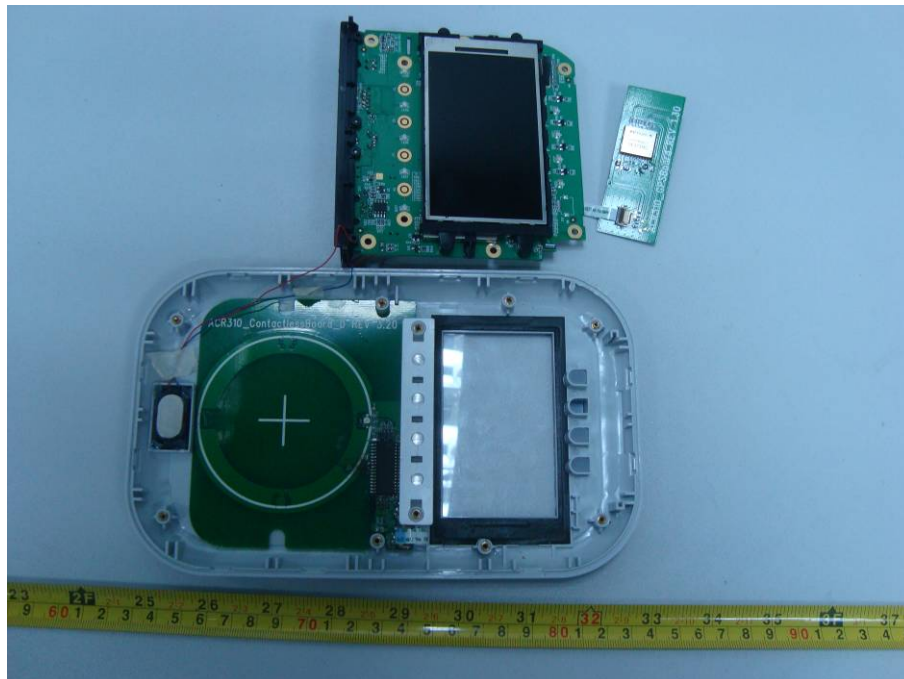

EXHIBIT C - EUT INTERNAL PHOTOGRAPHS

EUT – Bottom Socket View

EUT – Battery Cover off View

EUT – Cover off View & Antenna Location

EUT – Screen Bottom Cover off View

EUT – Main Board Top View

EUT – Main Board Bottom View

BT&WiFi
Antenna

EUT – Main Board Shielding off Top View

EUT – Main Board Shielding off Bottom View

EUT – Screen Top View

EUT – Screen Bottom View

EUT – GPS Board Top View

EUT – GPS Board Bottom View

EUT – Contactless Board Top View

EUT –Contactless Board Bottom View

EUT –Battery View