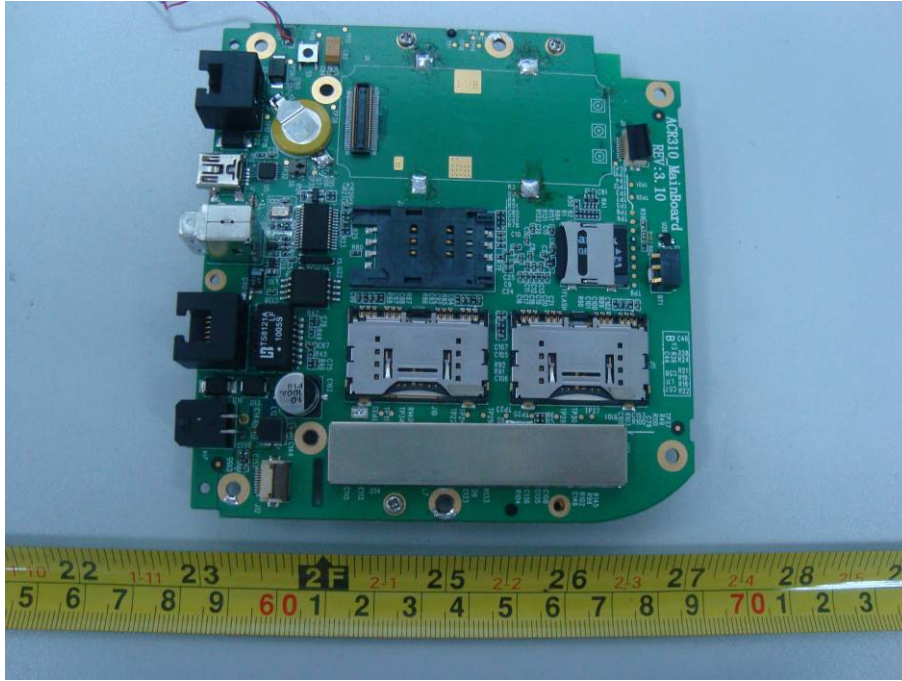

EXHIBIT C - EUT INTERNAL PHOTOGRAPHS

EUT – Bottom Socket View

EUT – Battery Cover off View

EUT – Cover off View & Antenna Location

EUT – Screen Bottom Cover off View

EUT – Main Board Top View

EUT – Main Board Bottom View

BT&WiFi
Antenna

EUT – Main Board Shielding off Top View

EUT – Main Board Shielding off Bottom View

EUT – Screen Top View

EUT – Screen Bottom View

EUT – GPS Board Top View

EUT – GPS Board Bottom View

EUT – Contactless Board Top View

EUT –Contactless Board Bottom View

EUT –Battery View