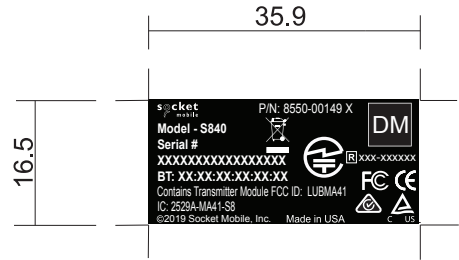

Notes: Unless Otherwise Specified

- 1.) Reference drawing: 6510-00104 for die cut and material specifications.
- 2.) For font types see below font size at vendor discretion. Vendor must choose a size that is clear and readable by the human eye.
- 3.) Artwork should be centered top to bottom and left to right on the label. See below for reference of placing the artwork in relationship to the label.
- 4.) Artwork of the label should be oriented and laid out like Detail A.
- 5.) Material and process must be RoHS compliant.

The information contained on this document is proprietary of Socket Mobile, Inc any distribution, duplication, or manipulation of this document is prohibited with-out written consent from Socket Mobile, Inc.