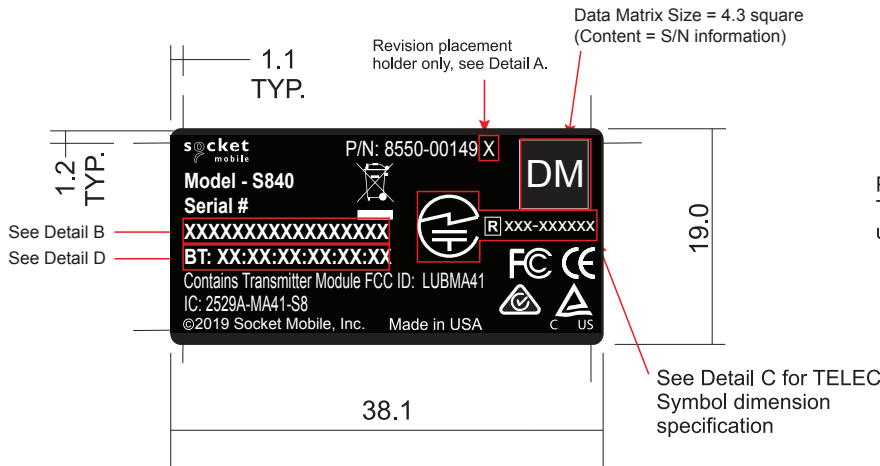

Notes: Unless Otherwise Specified

- 1.) Reference drawing: 6510-00104 for die cut and material specifications.
- 2.) For font types see below font size at vendor discretion. Vendor must choose a size that is clear and readable by the human eye.
- 3.) Artwork should be centered top to bottom and left to right on the label. See below for reference of placing the artwork in relationship to the label.
- 4.) Artwork of the label should be oriented and laid out like Detail A.
- 5.) Material and process must be RoHS compliant.

Revision placement holder. Placement holder should be replaced with the revision letter provide on the ECO or ERO document

DETAIL A

SCALE 1:1
REF. ONLY

Place tolerance of the printing +/- 0.3
To be printed in NMP production
using (min. 300DPI) thermal transfer printer

DETAIL C
TELEC Symbol
MIN. Ø 5mm

SYMBOL NOT TO SCALE

DETAIL D
DRAWING NOT TO SCALE

Text only
Font Type Arial Bold

12 Character Bluetooth Address
Font type Arial Bold

DETAIL B
DRAWING NOT TO SCALE

Year(2Digit#)
Week(2 Digit#)
to be coded into
the barcode
Font: Arial Bold

ALL DIMENSION IN mm
DRAWING NOT TO SCALE

B	Update for Ehong module	11/27/18	Vanessa L.
A	Create label	08/24/18	Vanessa L.
Rev.	Description	Date	Approval

<p>www.socketmobile.com</p> <p>39700 Eureka Drive Newark, CA. 94560</p> <p>PN: (510)933-3000 FX: (510)933-3030</p>	Sheet 1 of 1	Original Scale 1 to 1	Drawn	Macey	Date 08/24/18
		Original Size A	ENGR	James Rebello	
		NMP Code	CHK	Thuy	xx/xx/xx
Drawing Title	MFG. INSTRUCTION, DWG. Label, S840, Black	Drawing Number	6530-00433		Approved / Date
					Rev B