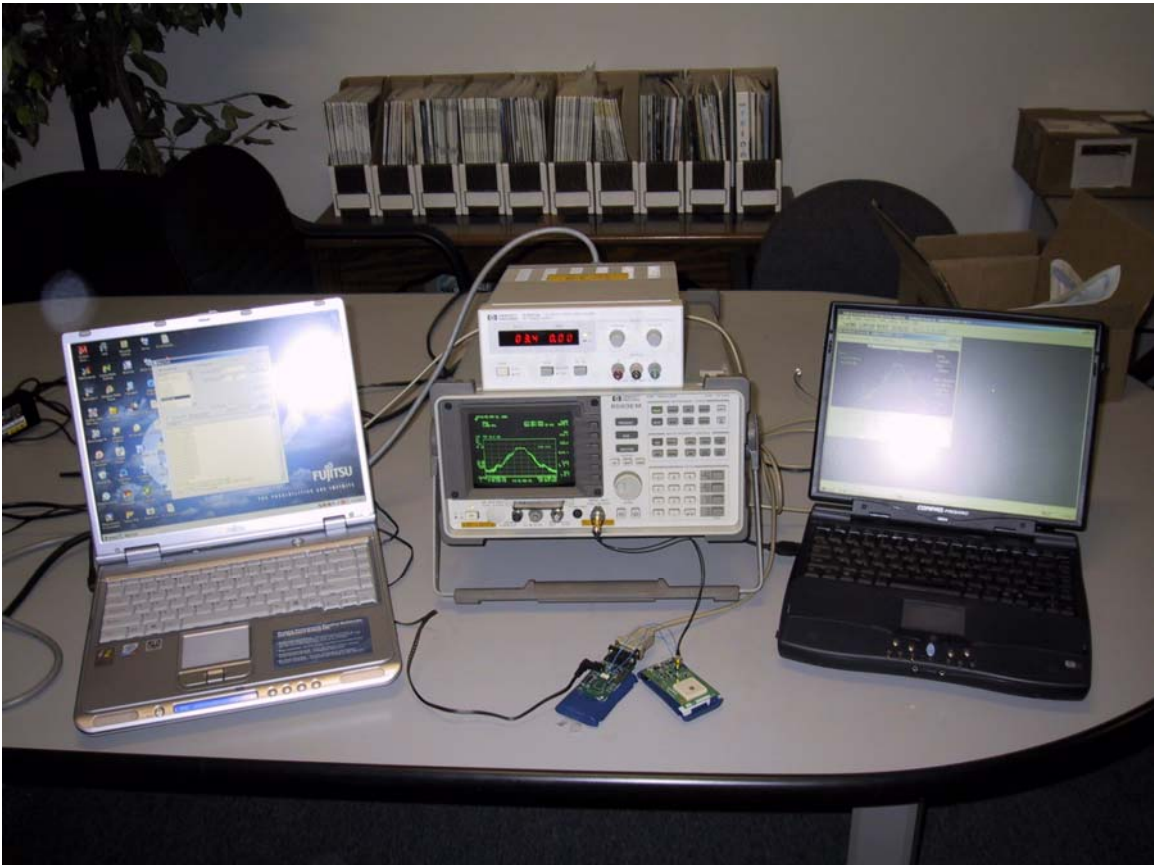

FCC ID: LUBGPS-2

TEST SETUP PHOTOS

Antenna Conducted Emissions

FCC ID: LUBGPS-2

TEST SETUP PHOTOS

Radiated Emission – Front

FCC ID: LUBGPS-2

TEST SETUP PHOTOS

Radiated Emission – Rear

FCC ID: LUBGPS-2

TEST SETUP PHOTOS

Line Conducted Emissions