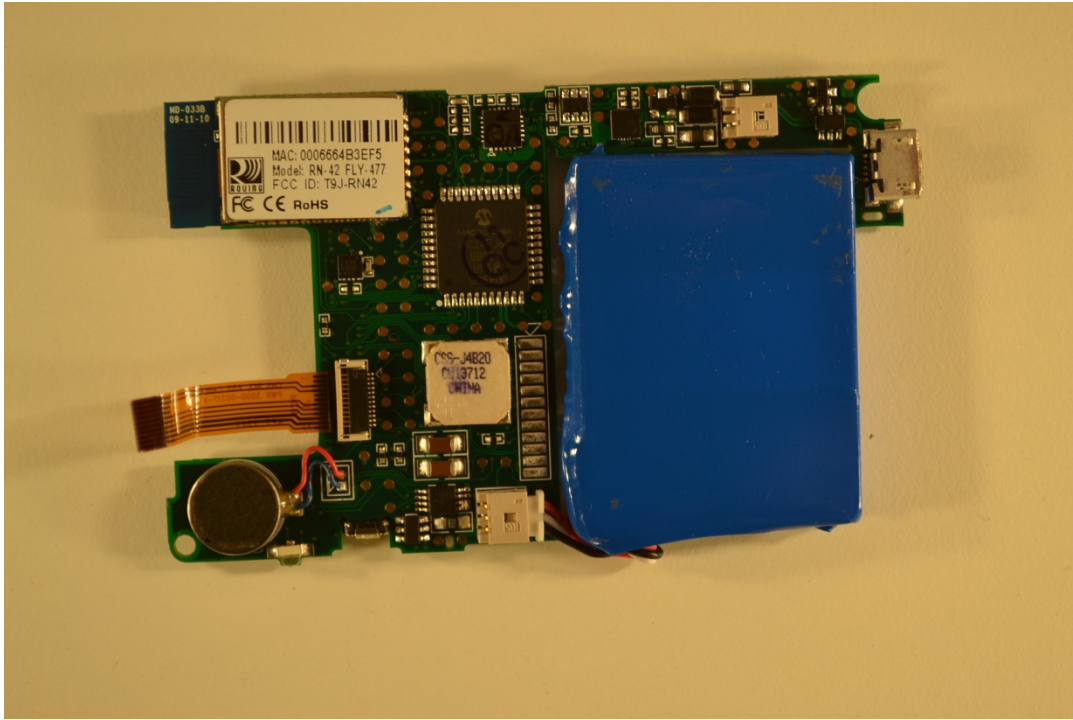

FCC ID: LUBCHS8 / IC: 2529A-CHS8  
Internal Photos

EUT Internal with PCB

EUT Bottom View

**EMCE Engineering**  
44366 S. Grimmer Blvd Fremont, CA 94538  
510-490-4307 / 510-490-3441 Fax

FCC ID: LUBCHS8 / IC: 2529A-CHS8  
Internal Photos