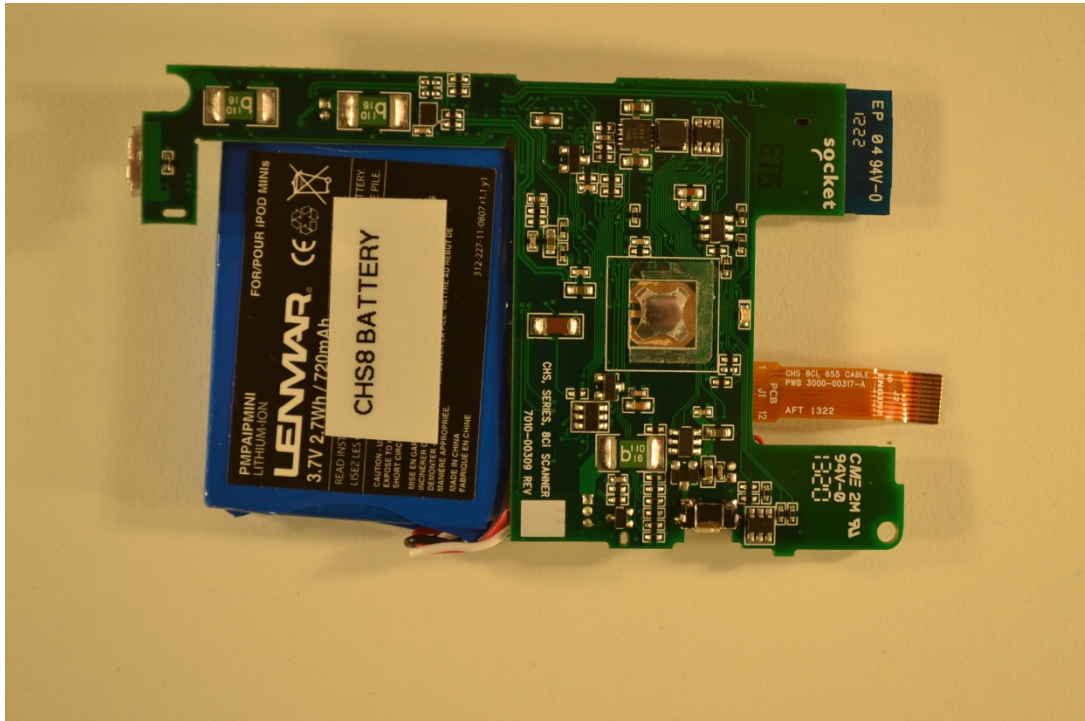

EUT PCB Bottom View

EMCE Engineering
44366 S. Grimmer Blvd Fremont, CA 94538
510-490-4307 / 510-490-3441 Fax