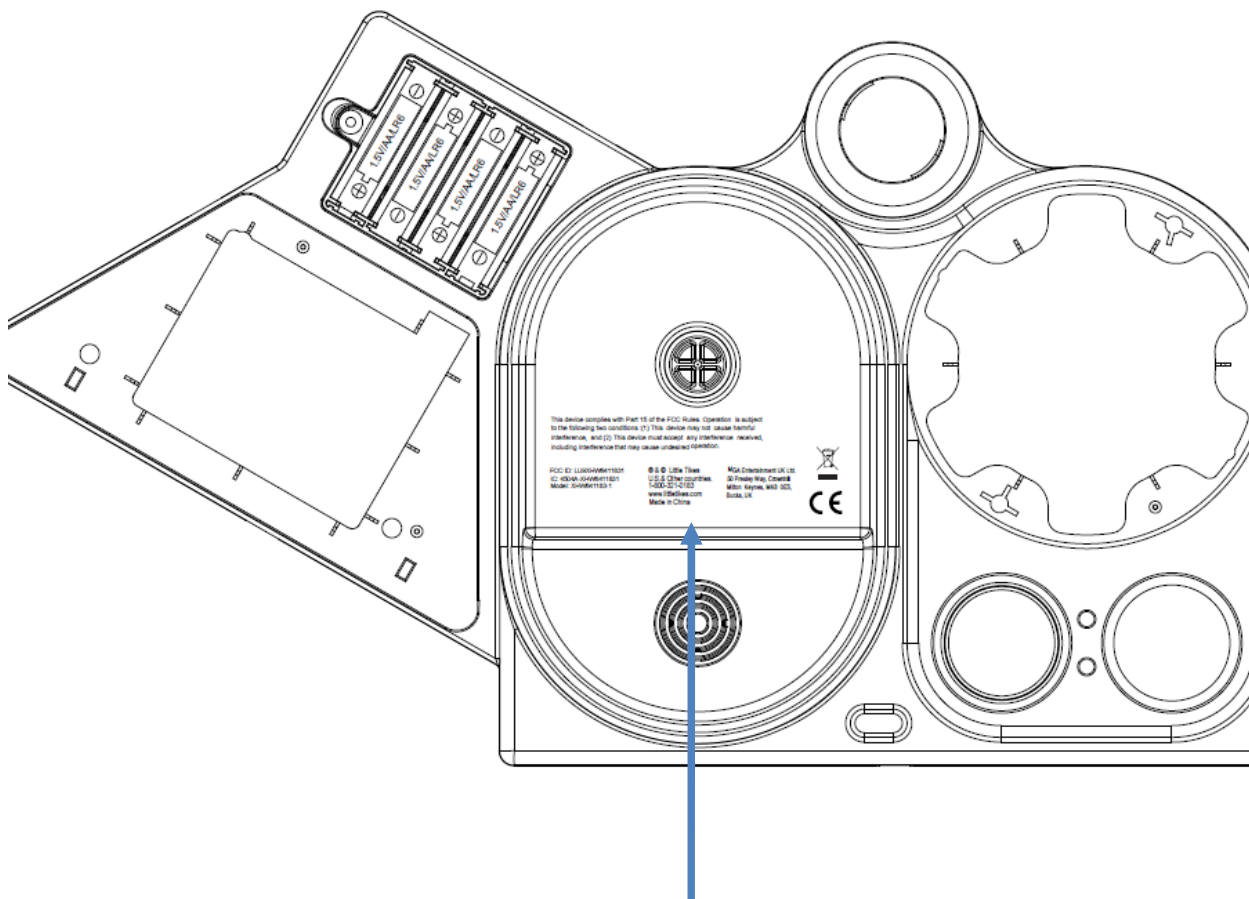

1.1 Label Artwork

This device complies with Part 15 of the FCC Rules. Operation is subject to the following two conditions : (1) This device may not cause harmful interference, and (2) This device must accept any interference received, including interference that may cause undesired operation.

FCC ID: LU9XHW6411831
 IC: 4504A-XHW6411831
 Model: XHW641183-1

© & © Little Tikes
 U.S. & Other countries.
 1-800-321-0183
 www.littletikes.com
 Made in China

MGA Entertainment UK Ltd.
 50 Presley Way, Crownhill
 Milton Keynes, MK8 0ES,
 Bucks, UK