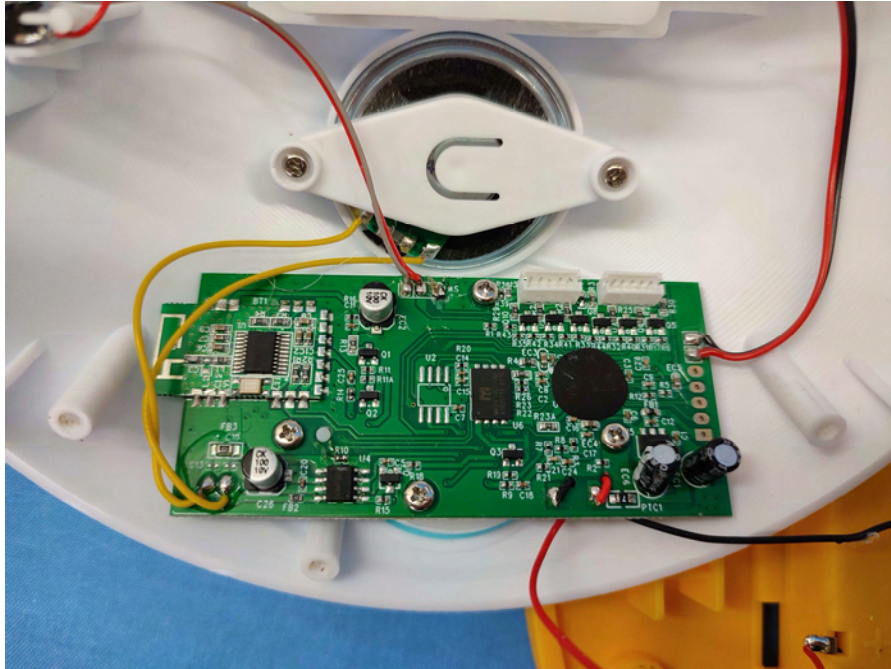

INTERTEK TESTING SERVICE

Equipment Photographs

(Internal)

INTERTEK TESTING SERVICE

Equipment Photographs

(Internal)

INTERTEK TESTING SERVICE

Equipment Photographs

(Internal)

INTERTEK TESTING SERVICE

Equipment Photographs

(Internal)

FCC ID: LU9660948
IC: 4504A-660948

INTERTEK TESTING SERVICE

Equipment Photographs

(Internal)