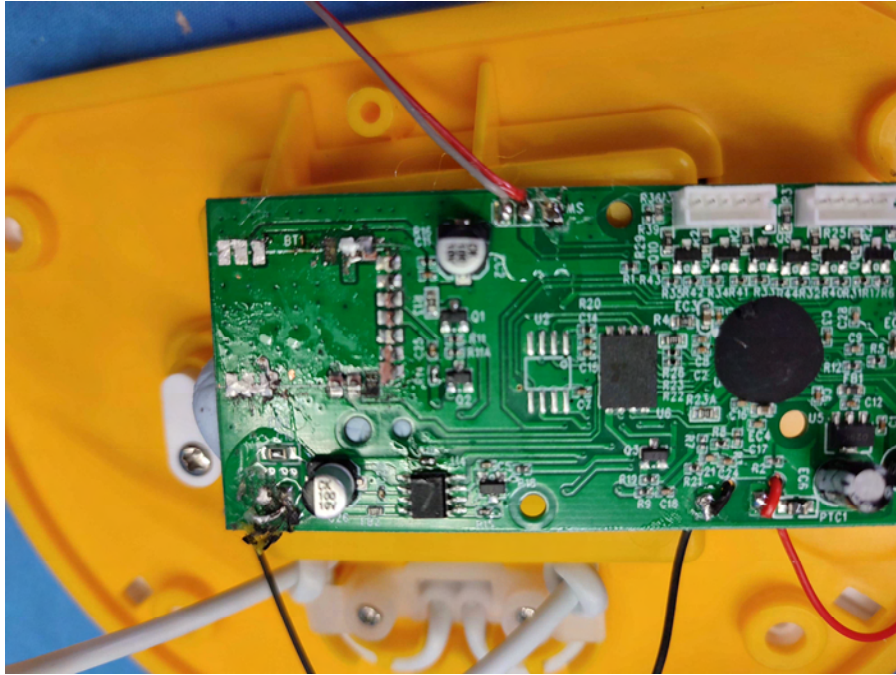

INTERTEK TESTING SERVICE

Equipment Photographs

(Internal)

INTERTEK TESTING SERVICE

Equipment Photographs

(Internal)

INTERTEK TESTING SERVICE

Equipment Photographs

(Internal)

INTERTEK TESTING SERVICE

Equipment Photographs

(Internal)

FCC ID: LU9660948
IC: 4504A-660948

INTERTEK TESTING SERVICE

Equipment Photographs

(Internal)

FCC ID: LU9660948
IC: 4504A-660948

INTERTEK TESTING SERVICE

Equipment Photographs

(Internal)

INTERTEK TESTING SERVICE

Equipment Photographs

(Internal)

FCC ID: LU9660948
IC: 4504A-660948