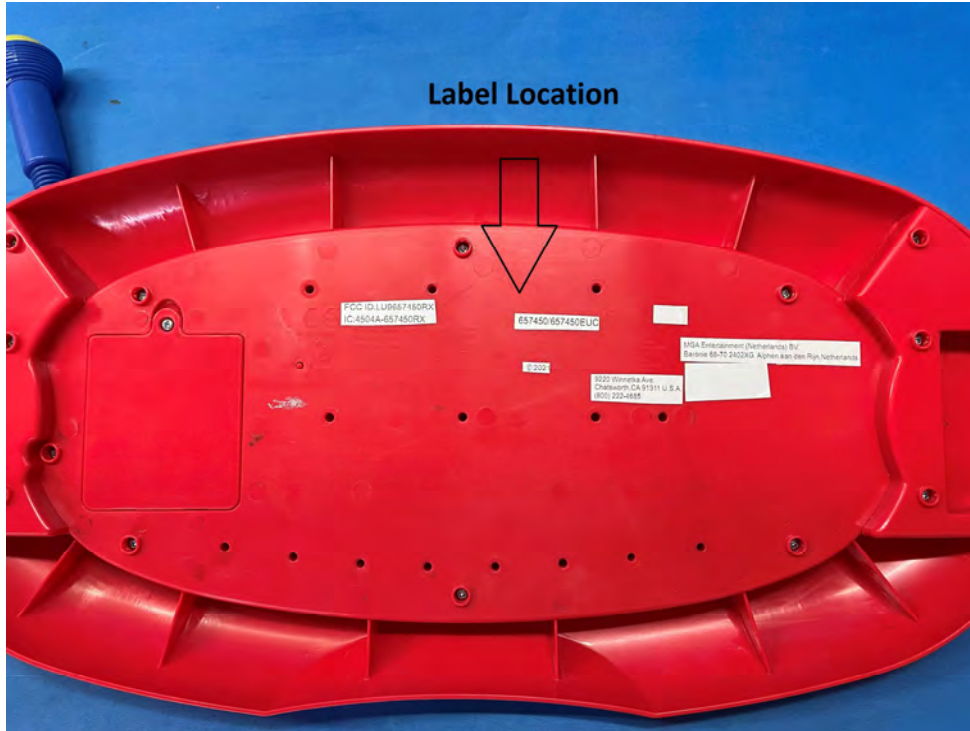


INTERTEK TESTING SERVICE

Equipment Photographs

(External)

INTERTEK TESTING SERVICE

Equipment Photographs

(External)

INTERTEK TESTING SERVICE

Equipment Photographs

(External)

FCC ID: LU9657450RX
IC: 4504A-657450RX