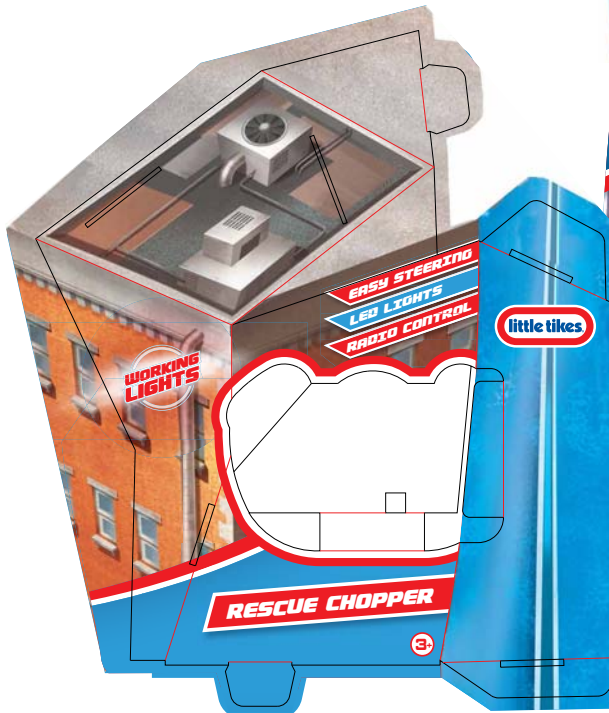

648523 Rescue Chopper
 size: W13.25" x D5.25" x H12"
 color: 4C
 paper: 270gsm CCNB + E flute
 date: 15Mar2019 revised dieline

Supporter for controller

648523

www.littletikes.com

© 2019 Little Tikes Company, Inc. All rights reserved.

MADE IN CHINA

WARNING: This product is not to be used as a toy. It is intended for use as a radio-controlled vehicle. It is not to be used in areas where it could cause injury or damage to property. It is not to be used in areas where it could cause fire or explosion. It is not to be used in areas where it could cause environmental damage. It is not to be used in areas where it could cause noise or vibration. It is not to be used in areas where it could cause interference with other electronic equipment. It is not to be used in areas where it could cause other hazards. It is not to be used in areas where it could cause other hazards.