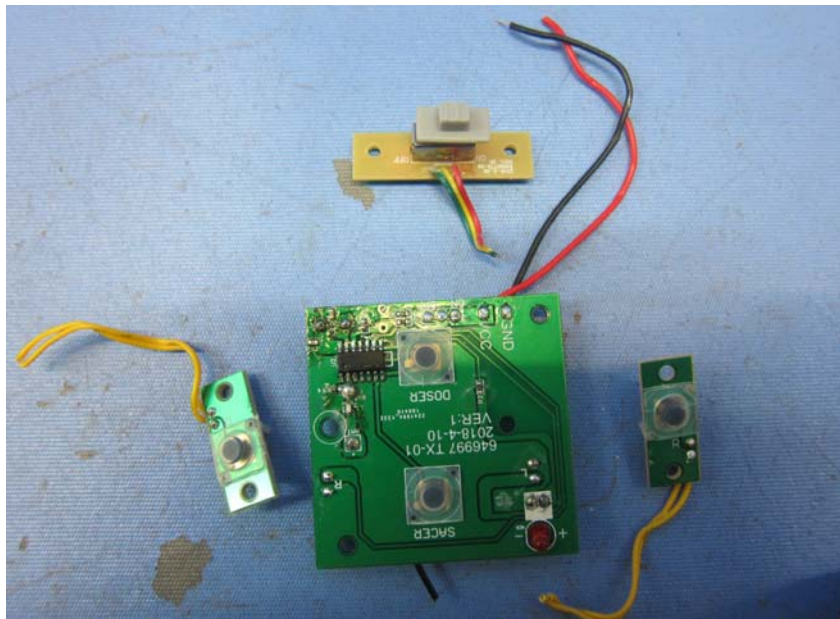

INTERTEK TESTING SERVICE

Equipment Photographs

(Internal)

INTERTEK TESTING SERVICE

Equipment Photographs

(Internal)

INTERTEK TESTING SERVICE

Equipment Photographs

(Internal)

Equipment Photographs

FCC ID: LU9646997TX
IC: 4504A-646997TX

INTERTEK TESTING SERVICE

(Internal)

**INTERTEK TESTING SERVICE
Equipment Photographs**

(Internal)

FCC ID: LU9646997TX
IC: 4504A-646997TX

**INTERTEK TESTING SERVICE
Equipment Photographs**

(Internal)