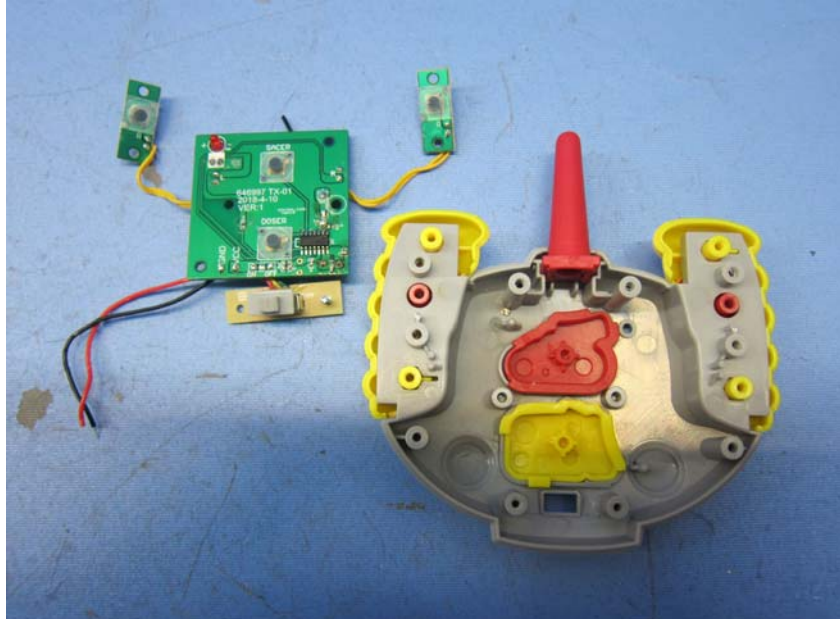

INTERTEK TESTING SERVICE

Equipment Photographs

(Internal)

INTERTEK TESTING SERVICE

Equipment Photographs

(Internal)

INTERTEK TESTING SERVICE

Equipment Photographs

(Internal)

Equipment Photographs

FCC ID: LU9646997TX
IC: 4504A-646997TX

INTERTEK TESTING SERVICE

(Internal)

**INTERTEK TESTING SERVICE
Equipment Photographs**

(Internal)

FCC ID: LU9646997TX
IC: 4504A-646997TX

**INTERTEK TESTING SERVICE
Equipment Photographs**

(Internal)