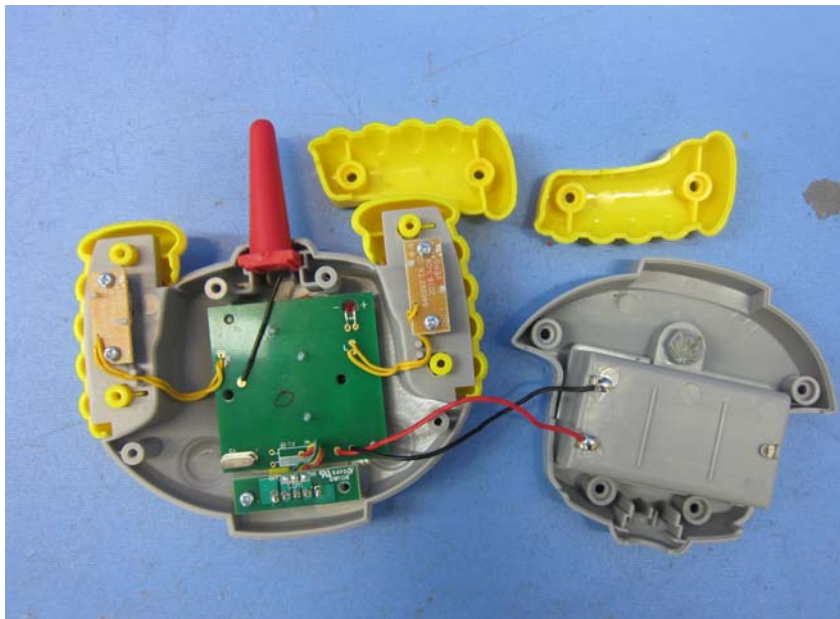

INTERTEK TESTING SERVICE

Equipment Photographs

(Internal)

INTERTEK TESTING SERVICE

Equipment Photographs

(Internal)

INTERTEK TESTING SERVICE

Equipment Photographs

(Internal)

Equipment Photographs

FCC ID: LU9646997TX
IC: 4504A-646997TX

INTERTEK TESTING SERVICE

(Internal)

**INTERTEK TESTING SERVICE
Equipment Photographs**

(Internal)

FCC ID: LU9646997TX
IC: 4504A-646997TX

**INTERTEK TESTING SERVICE
Equipment Photographs**

(Internal)