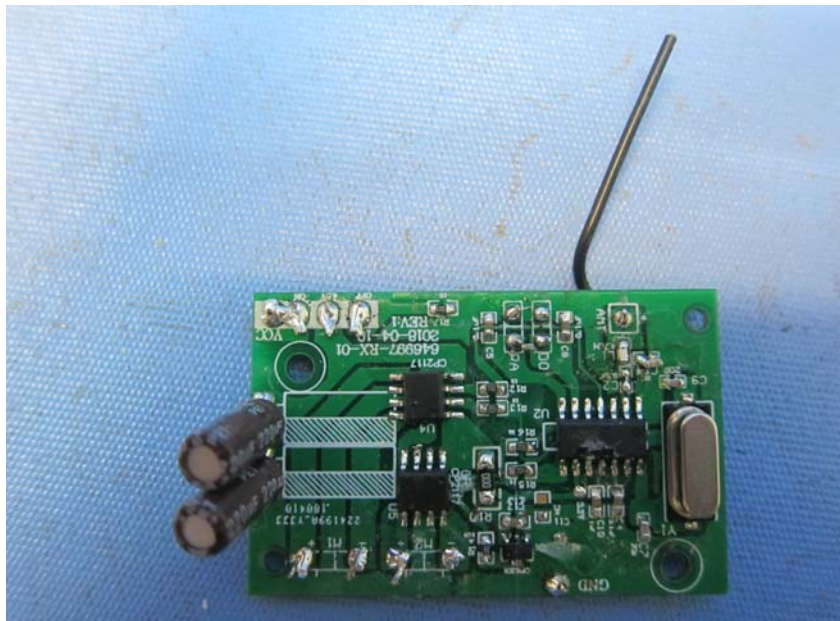

INTERTEK TESTING SERVICE

Equipment Photographs

(Internal)

INTERTEK TESTING SERVICE

Equipment Photographs

(Internal)

INTERTEK TESTING SERVICE

Equipment Photographs

(Internal)

FCC ID: LU9646997RX
IC: 4504A-646997RX

INTERTEK TESTING SERVICE
Equipment Photographs

(Internal)