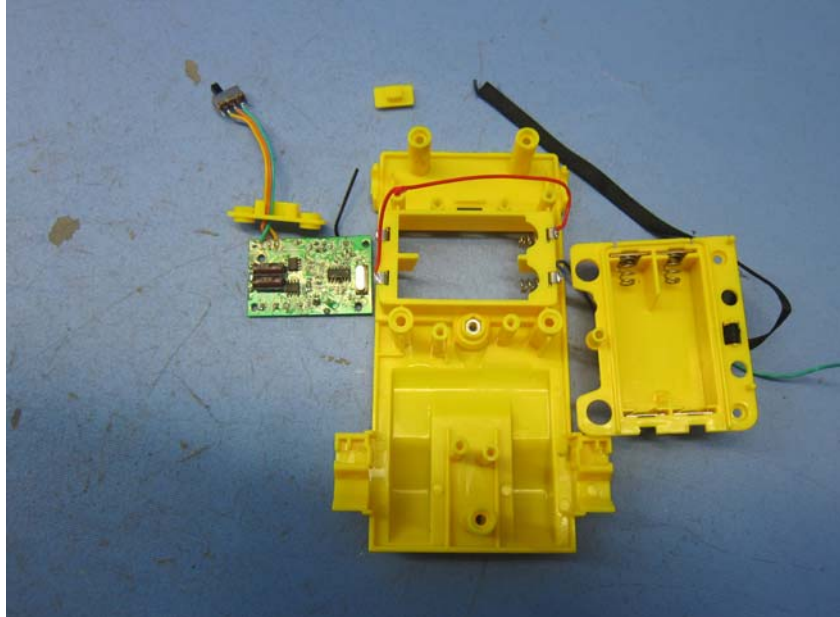

INTERTEK TESTING SERVICE

Equipment Photographs

(Internal)

INTERTEK TESTING SERVICE

Equipment Photographs

(Internal)

INTERTEK TESTING SERVICE

Equipment Photographs

(Internal)

FCC ID: LU9646997RX
IC: 4504A-646997RX

INTERTEK TESTING SERVICE
Equipment Photographs

(Internal)