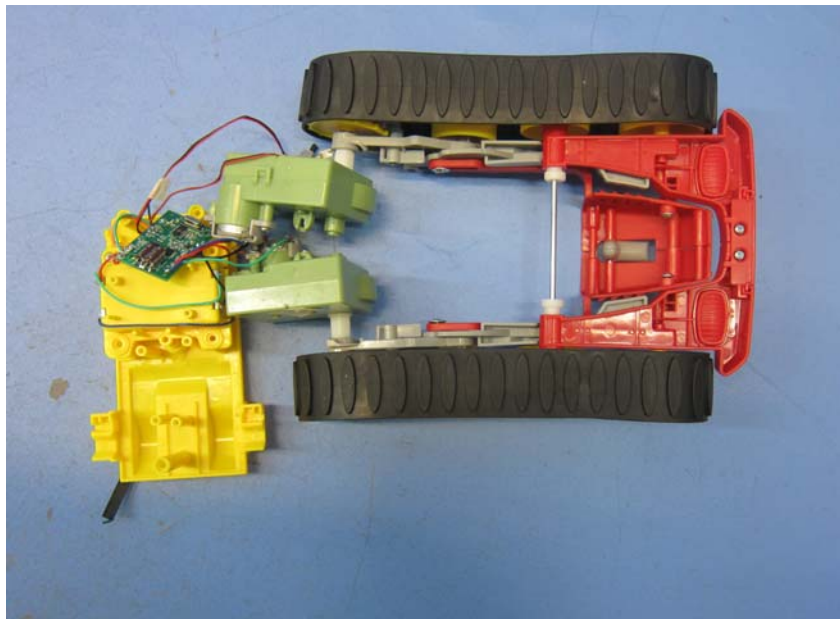

INTERTEK TESTING SERVICE

Equipment Photographs

(Internal)

INTERTEK TESTING SERVICE

Equipment Photographs

(Internal)

INTERTEK TESTING SERVICE

Equipment Photographs

(Internal)

FCC ID: LU9646997RX
IC: 4504A-646997RX

INTERTEK TESTING SERVICE
Equipment Photographs

(Internal)