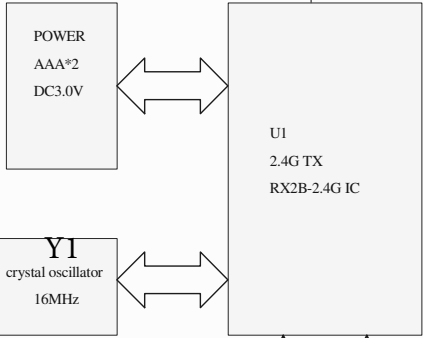

REV	DETAIL OF CHANGE	DATE
01	Initial release	

A

B

C

D

2407-2477MHz

643330-TX

MGA Entertainment			DWG NAME:	Block Diagram
			FORM NO.:	
ITEM NO.:	#643330		DRW / DATE:	
ITEM NAME:	Bumper Car		CHK / DATE:	
SCALE:	A3	PAGE:	OF	APP / DATE:

BLOCK DIAGRAM