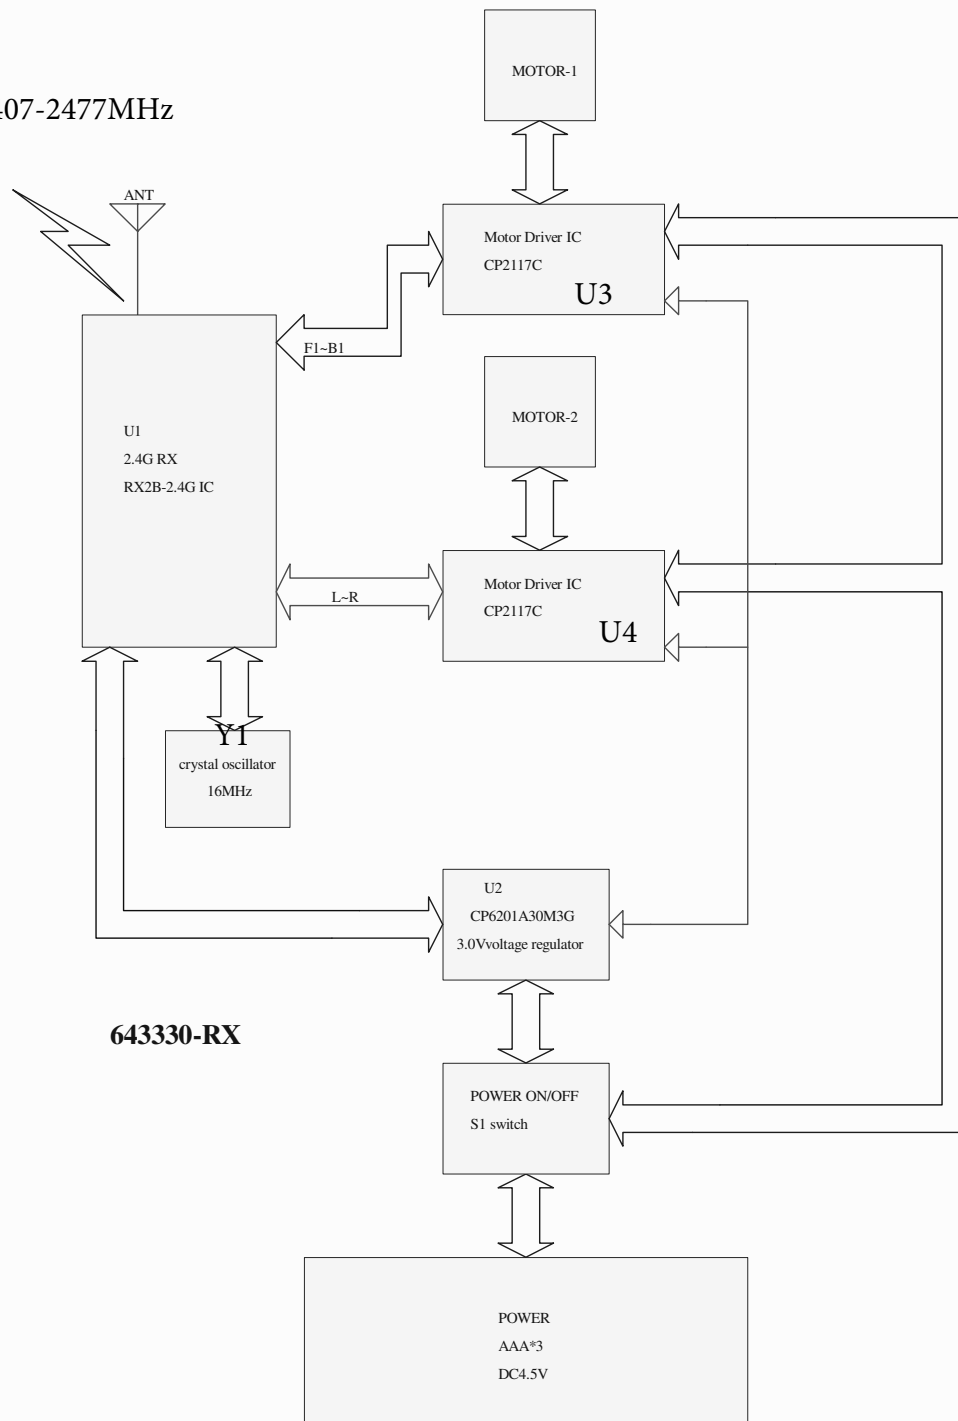

2407-2477MHz

643330-RX

REV	DETAIL OF CHANGE	DATE
01	Initial release	

<b>MGA</b> Entertainment		DWG NAME:	Block Diagram
		FORM NO.:	
ITEM NO.:	#643330	DRW / DATE:	
ITEM NAME:	Bumper Car	CHK / DATE:	
SCALE:	A3	PAGE:	OF
		APP / DATE:	

**BLOCK DIAGRAM**