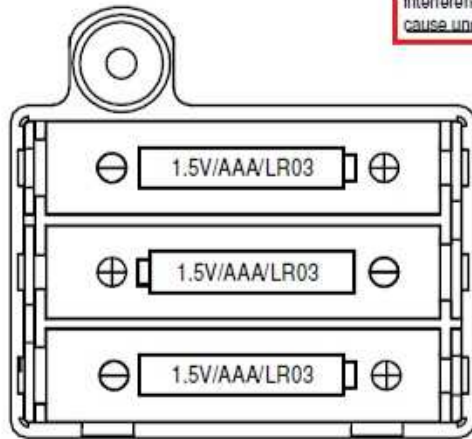

643330
643330X1
643330E4C
643330RX01

2.5
14.5

643330
643330E4C
FCC ID: LU9643330RX -01
Model: 643330E4CRX

26.79

可不要放在說明書和包裝上

This device complies with Part 15 of the FCC Rules. Operation is subject to the following two conditions:
(1) this device may not cause harmful interference, and
(2) this device must accept any interference received, including interference that may cause undesired operation

25.52

© & © Little Tikes
U.S. & Other countries.
1-800-321-0183
www.littletikes.com
Made in China

MGA Entertainment UK Ltd.
50 Presley Way, Crownhill,
Milton Keynes, MK8 0ES,
Bucks, UK
CAN ICES-3 (B)/NMB-3(B)

7.5
9.5
CE

IC: 4504A-643330RX-01
17.87

1.65

12.5