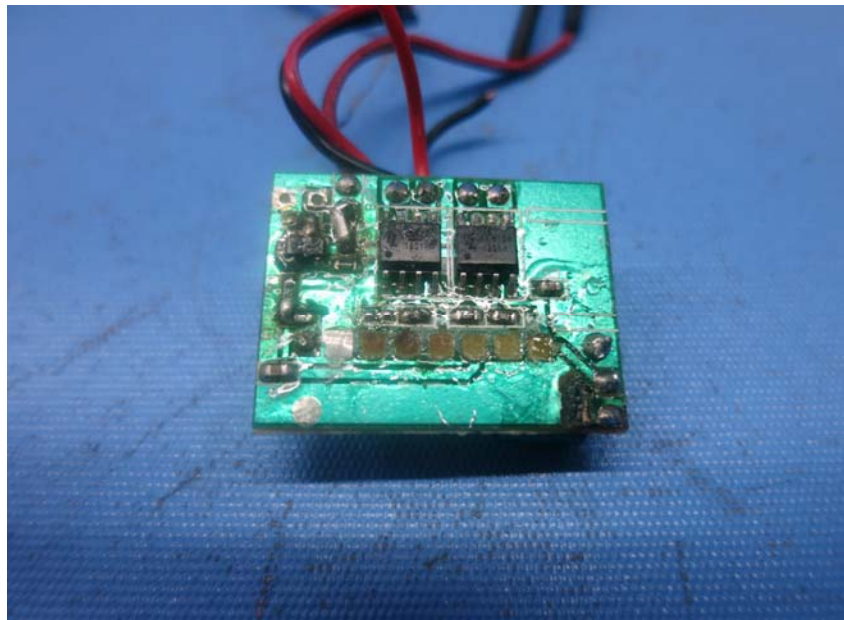

Equipment Photographs

(Internal)

INTERTEK TESTING SERVICE

Report No.: 15040508HKG-004

Equipment Photographs

(Internal)

FCC ID: LU9638541RX
IC: 4504A-638541RX

INTERTEK TESTING SERVICE

Report No.: 15040508HKG-004

Equipment Photographs

(Internal)

INTERTEK TESTING SERVICE

Report No.: 15040508HKG-004

Equipment Photographs

(Internal)

FCC ID: LU9638541RX
IC: 4504A-638541RX