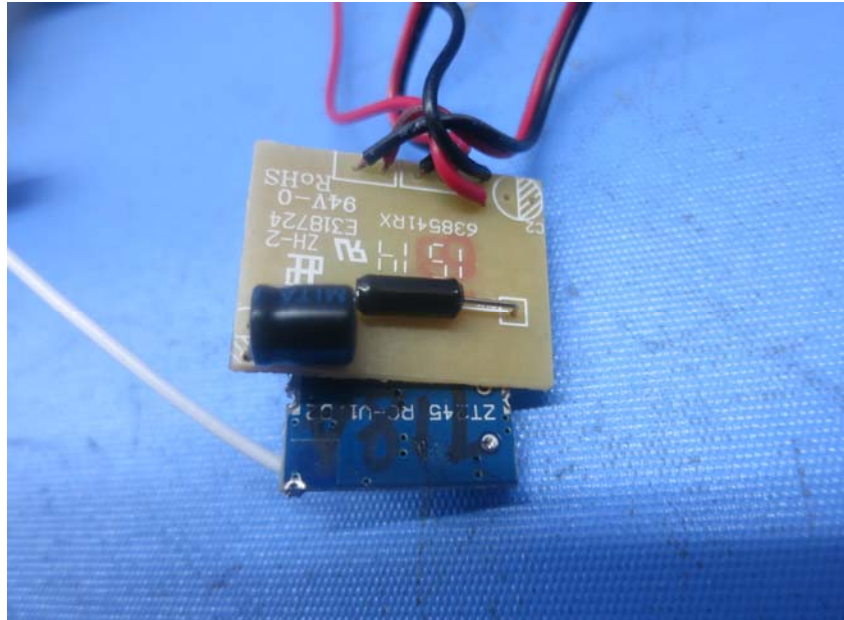

Equipment Photographs

(Internal)

INTERTEK TESTING SERVICE

Report No.: 15040508HKG-004

Equipment Photographs

(Internal)

FCC ID: LU9638541RX
IC: 4504A-638541RX

INTERTEK TESTING SERVICE

Report No.: 15040508HKG-004

Equipment Photographs

(Internal)

INTERTEK TESTING SERVICE

Report No.: 15040508HKG-004

Equipment Photographs

(Internal)

FCC ID: LU9638541RX
IC: 4504A-638541RX