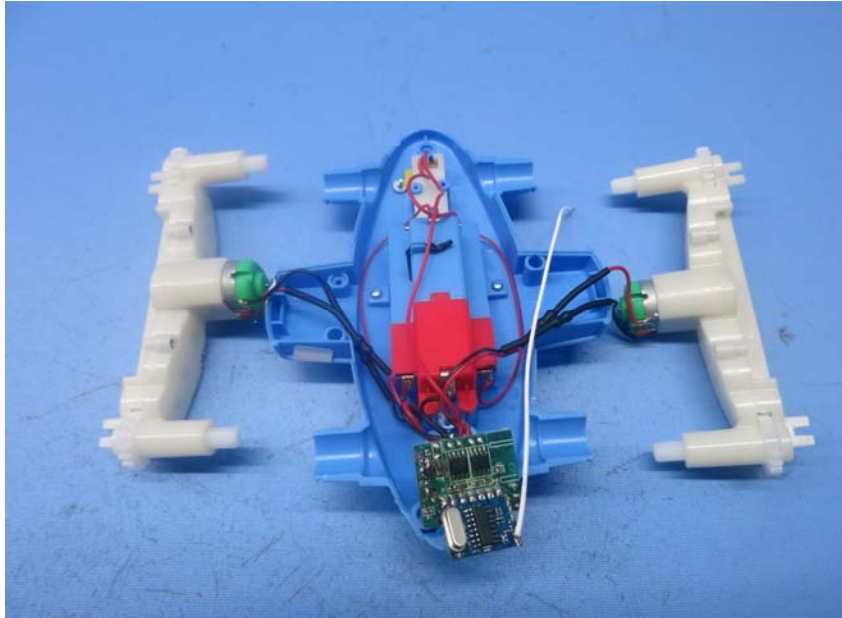

Equipment Photographs

(Internal)

INTERTEK TESTING SERVICE

Report No.: 15040508HKG-004

Equipment Photographs

(Internal)

FCC ID: LU9638541RX
IC: 4504A-638541RX

INTERTEK TESTING SERVICE

Report No.: 15040508HKG-004

Equipment Photographs

(Internal)

INTERTEK TESTING SERVICE

Report No.: 15040508HKG-004

Equipment Photographs

(Internal)

FCC ID: LU9638541RX
IC: 4504A-638541RX