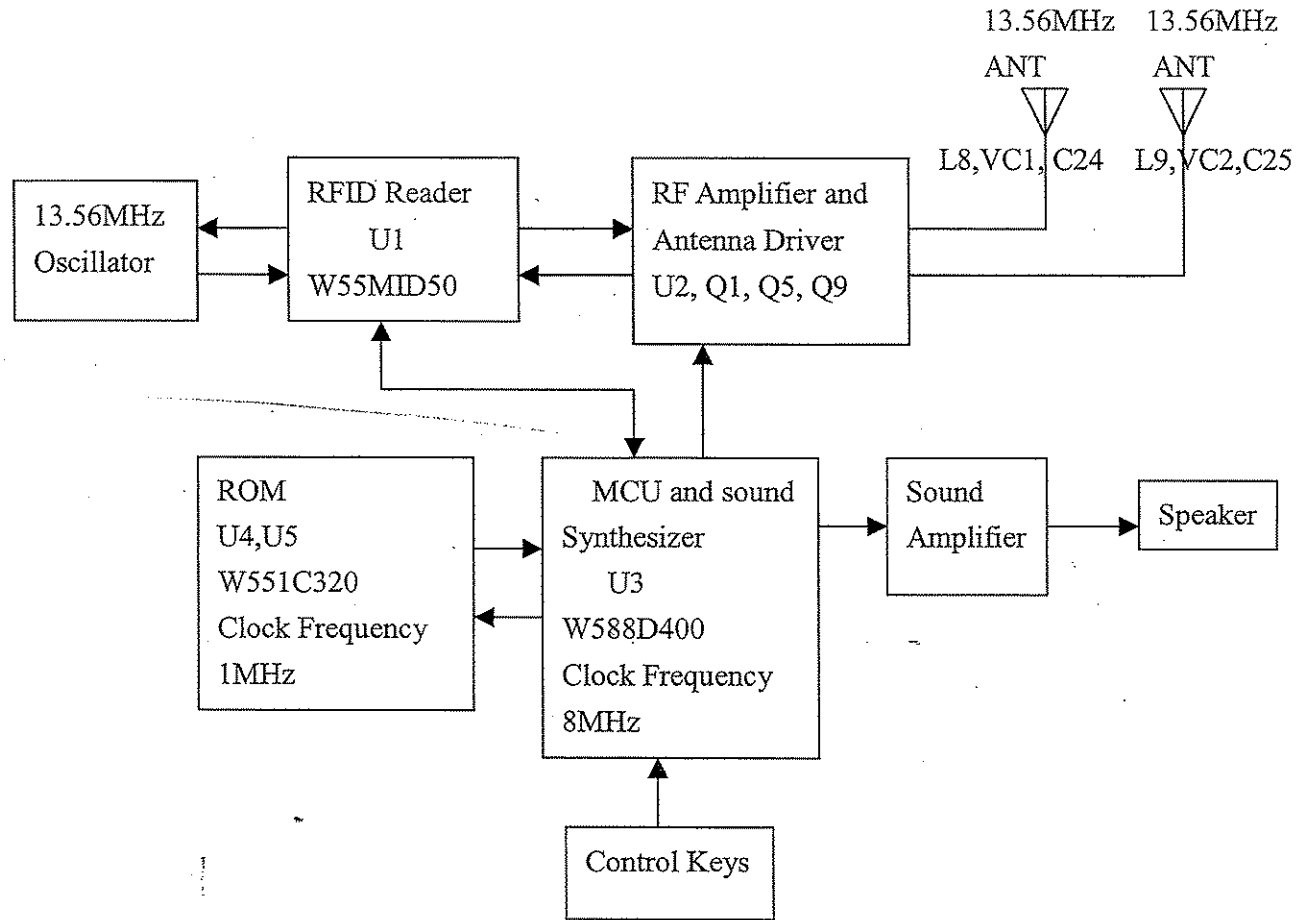

BLOCK DIAGRAM RFID KITCHEN

FCC ID: LU9600746

U1 W55MID50

U3 W588D400

U4 & U5 W551C320