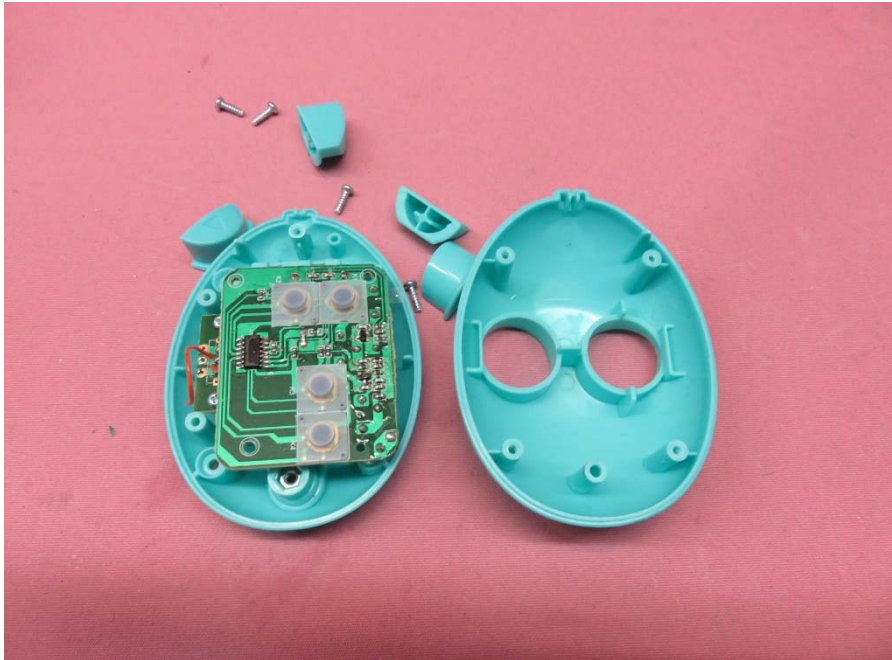

INTERTEK TESTING SERVICE

Report No.: HK16052113

Equipment Photographs

Model : 546474

(Internal)

INTERTEK TESTING SERVICE

Report No.: HK16052113

Equipment Photographs

Model : 546474

(Internal)