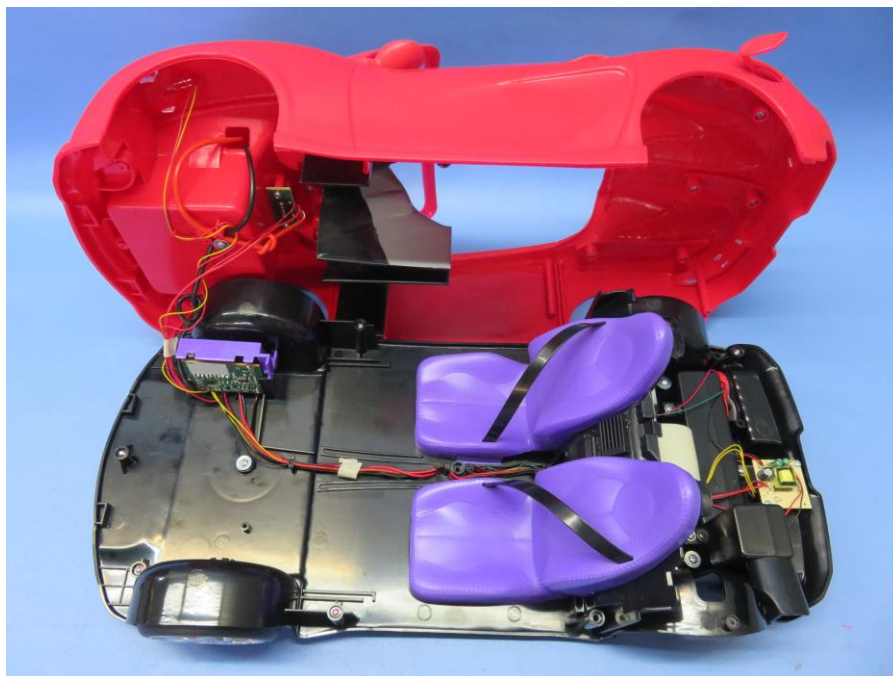

# INTERTEK TESTING SERVICE

---

Report No.: 16041402HKG-001

## Equipment Photographs

Model : 542469

(Internal)