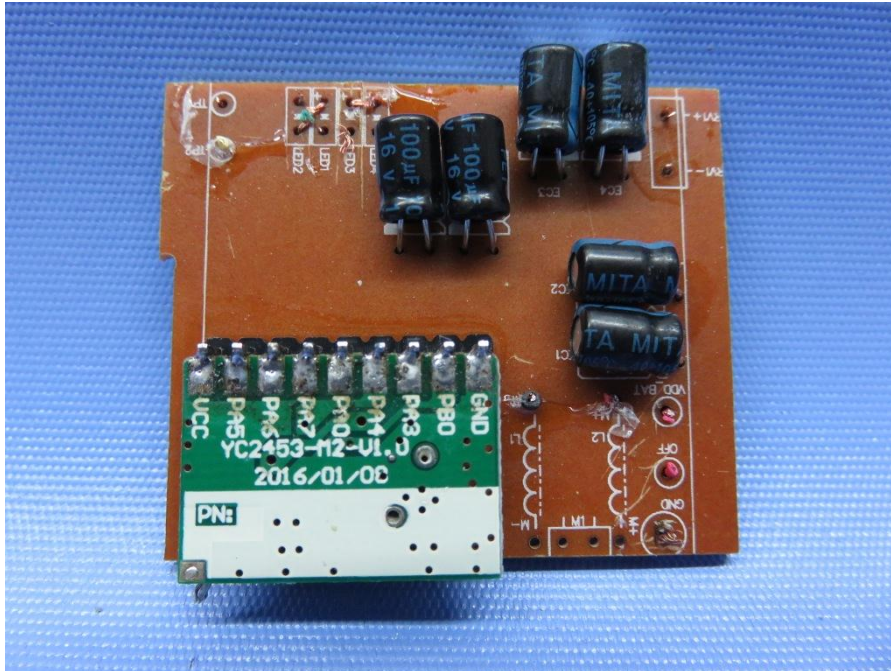

## Equipment Photographs

Model : 542469

(Internal)

# INTERTEK TESTING SERVICE

Report No.: 16041402HKG-001