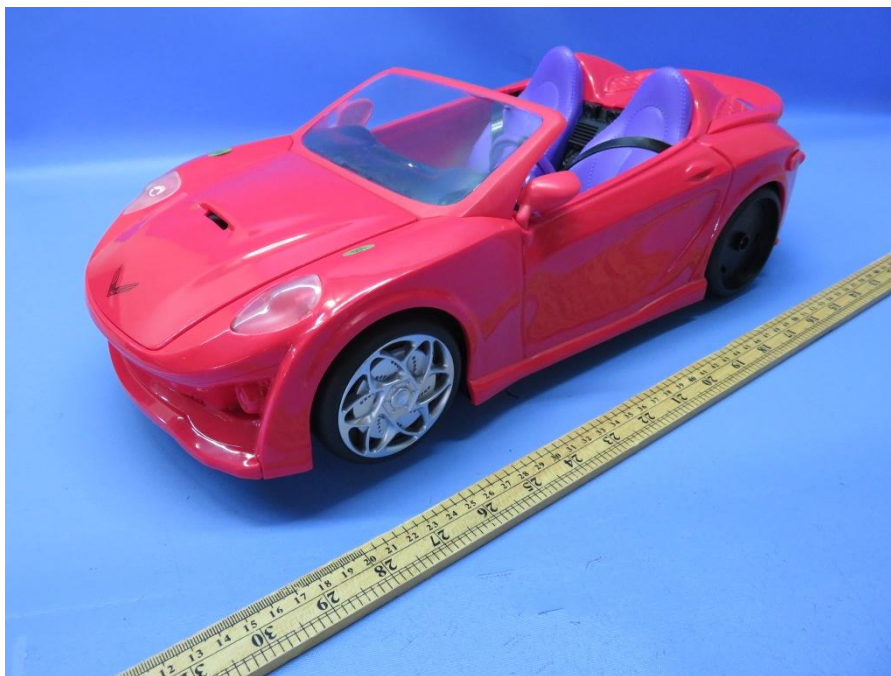

INTERTEK TESTING SERVICE

Report No.: 16041402HKG-001

Equipment Photographs

Model : 542469

(External)

FCC ID: LU9542469RX