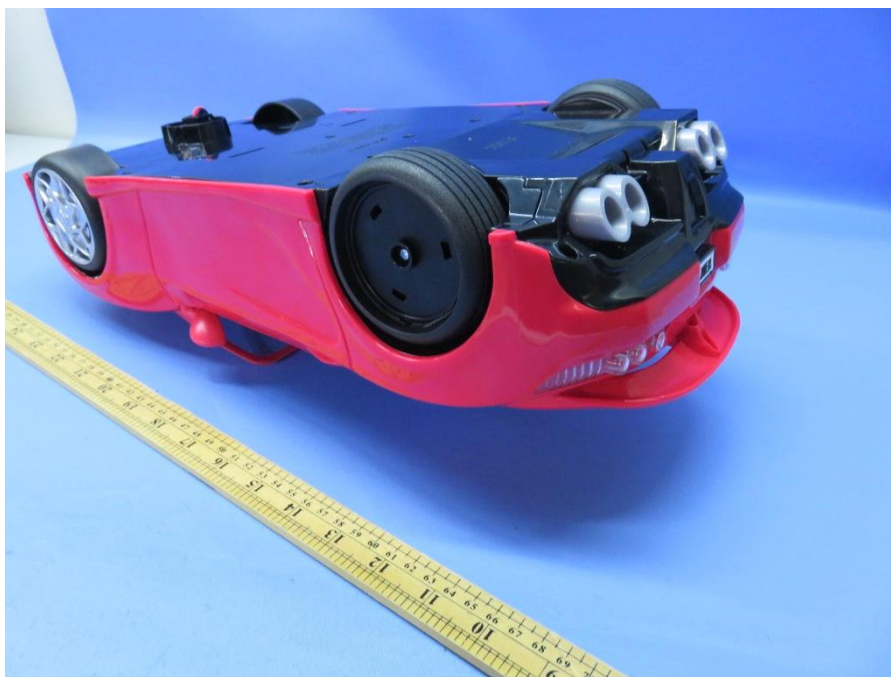

INTERTEK TESTING SERVICE

Report No.: 16041402HKG-001

Equipment Photographs

Model : 542469

(External)

FCC ID: LU9542469RX