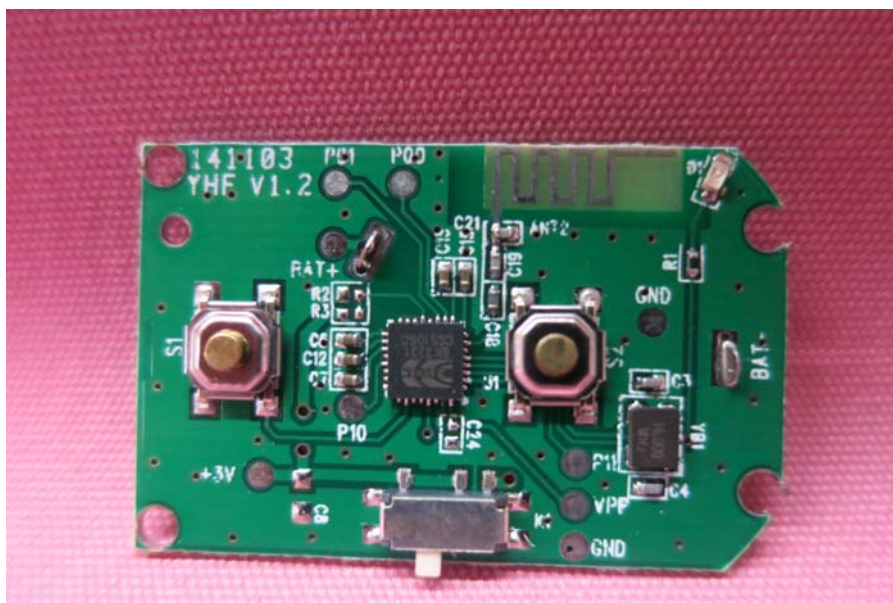

# INTERTEK TESTING SERVICE

---

Report No.: 15050265HKG-001

## Equipment Photographs

Model : 539629 (FCC), 539629C3 (IC)

(Internal)