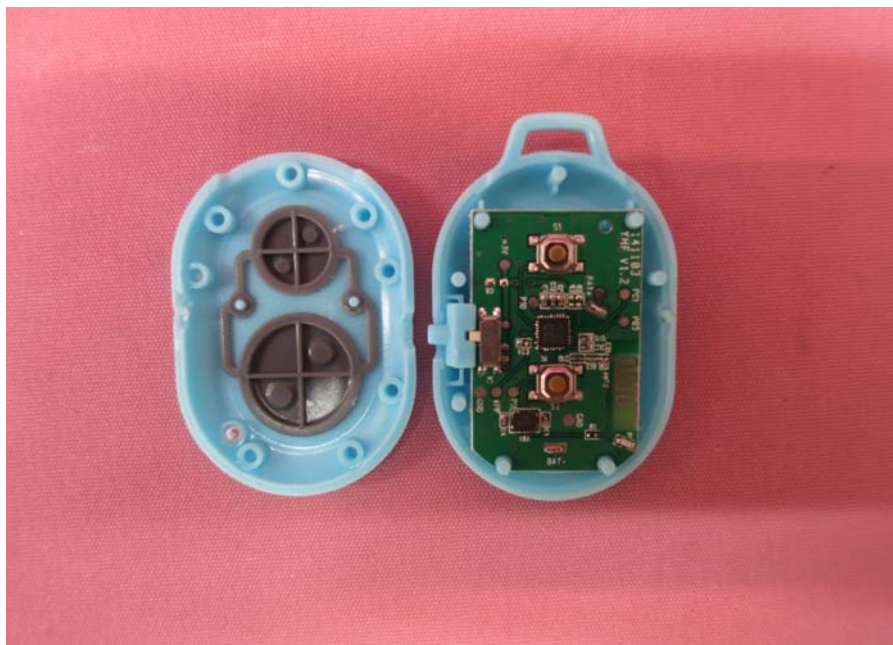

# INTERTEK TESTING SERVICE

---

Report No.: 15050265HKG-001

## Equipment Photographs

Model : 539629 (FCC), 539629C3 (IC)

(Internal)

## Equipment Photographs

Model : 638541 (FCC)  
638541E4C(TX) (IC)

(Internal)