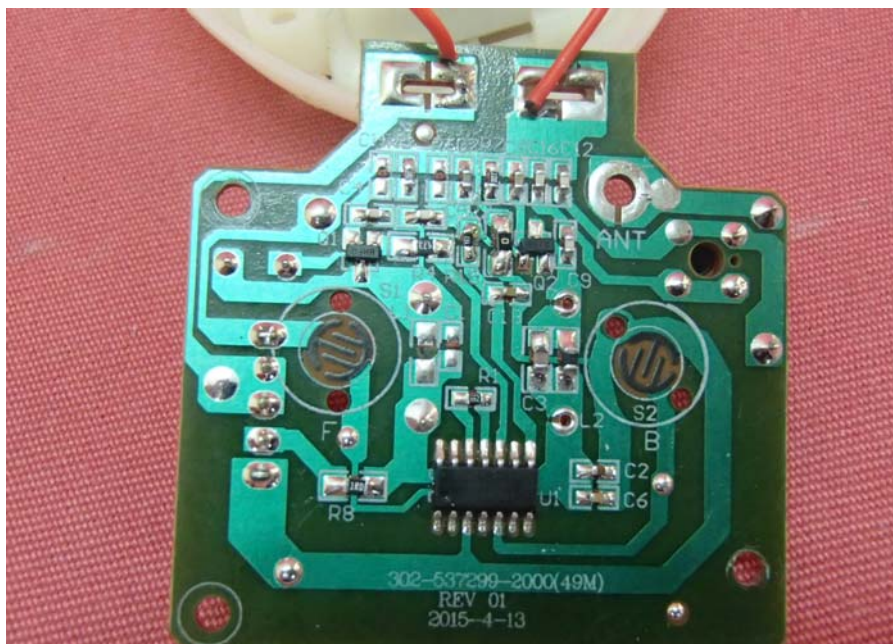

INTERTEK TESTING SERVICE

Report No.: 15050993HKG-001

Equipment Photographs

Model : 537243

(Internal)

INTERTEK TESTING SERVICE

Report No.: 15050993HKG-001

Equipment Photographs

Model : 537243

(Internal)

INTERTEK TESTING SERVICE

Report No.: 15050993HKG-001

Equipment Photographs

Model : 537243

(Internal)