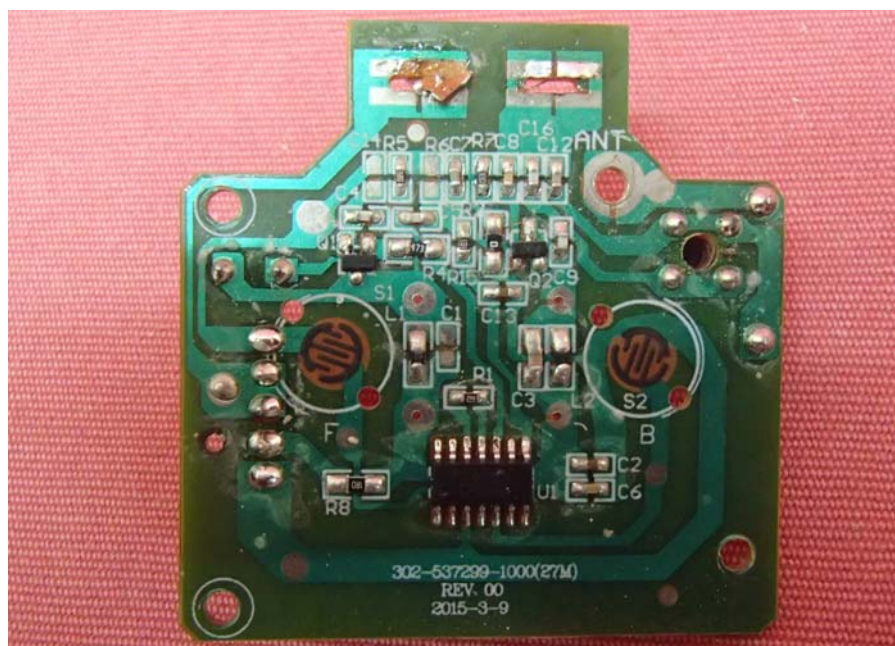

INTERTEK TESTING SERVICE

Report No.: 15050992HKG-001

Equipment Photographs

Model : 537236

(Internal)

INTERTEK TESTING SERVICE

Report No.: 15050992HKG-001

Equipment Photographs

Model : 537236

(Internal)

INTERTEK TESTING SERVICE

Report No.: 15050992HKG-001

Equipment Photographs

Model : 537236

(Internal)