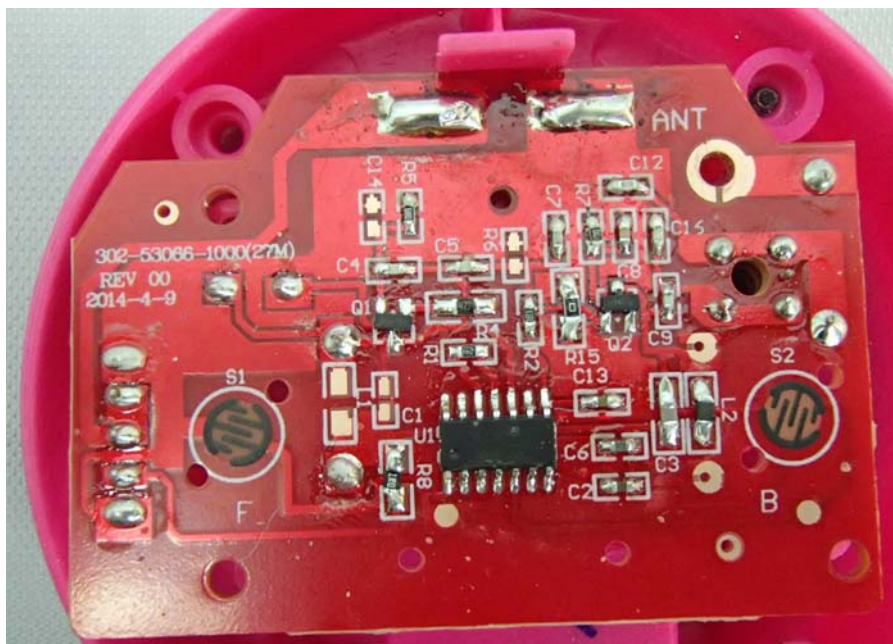

INTERTEK TESTING SERVICE

Report No.: 14050069HKG-001

Equipment Photographs

Model : 532538

(Internal)

INTERTEK TESTING SERVICE

Report No.: 14050069HKG-001

Equipment Photographs

Model : 532538

(Internal)

INTERTEK TESTING SERVICE

Report No.: 14050069HKG-001

Equipment Photographs

Model : 532538

(Internal)