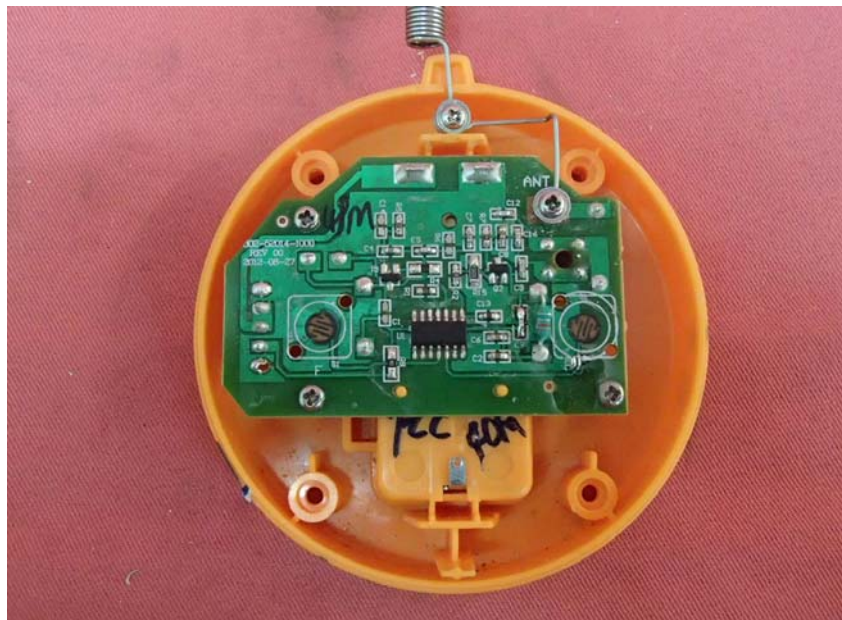

INTERTEK TESTING SERVICE

Report No.:HK12090535-1

Equipment Photographs

Model : 521181

(Internal)

INTERTEK TESTING SERVICE

Report No.:HK12090535-1

Equipment Photographs

Model : 521181

(Internal)

INTERTEK TESTING SERVICE

Report No.:HK12090535-1

Equipment Photographs

Model : 521181

(Internal)

INTERTEK TESTING SERVICE

Report No.:HK12090535-1

Equipment Photographs

Model : 521181

(Internal)