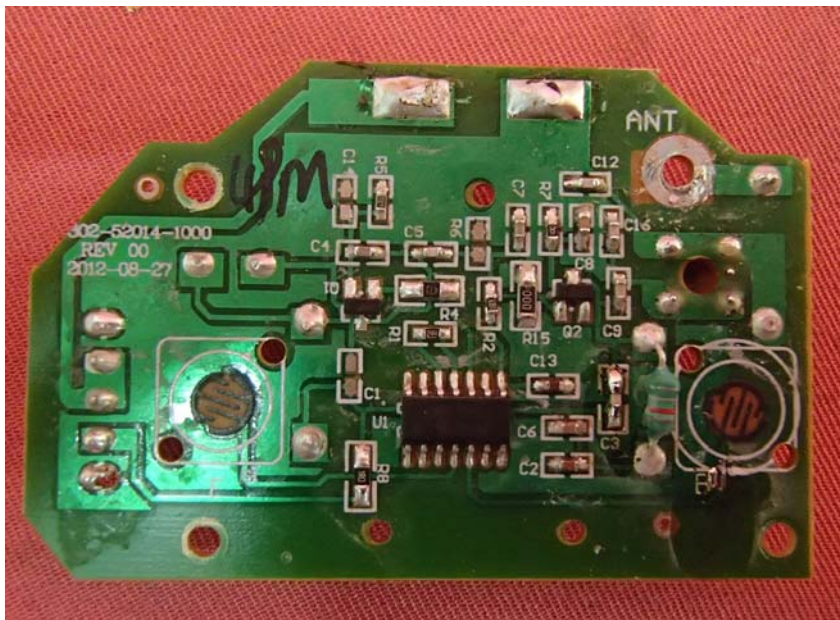

INTERTEK TESTING SERVICE

Report No.:HK12090535-1

Equipment Photographs

Model : 521181

(Internal)

INTERTEK TESTING SERVICE

Report No.:HK12090535-1

Equipment Photographs

Model : 521181

(Internal)

INTERTEK TESTING SERVICE

Report No.:HK12090535-1

Equipment Photographs

Model : 521181

(Internal)

INTERTEK TESTING SERVICE

Report No.:HK12090535-1

Equipment Photographs

Model : 521181

(Internal)