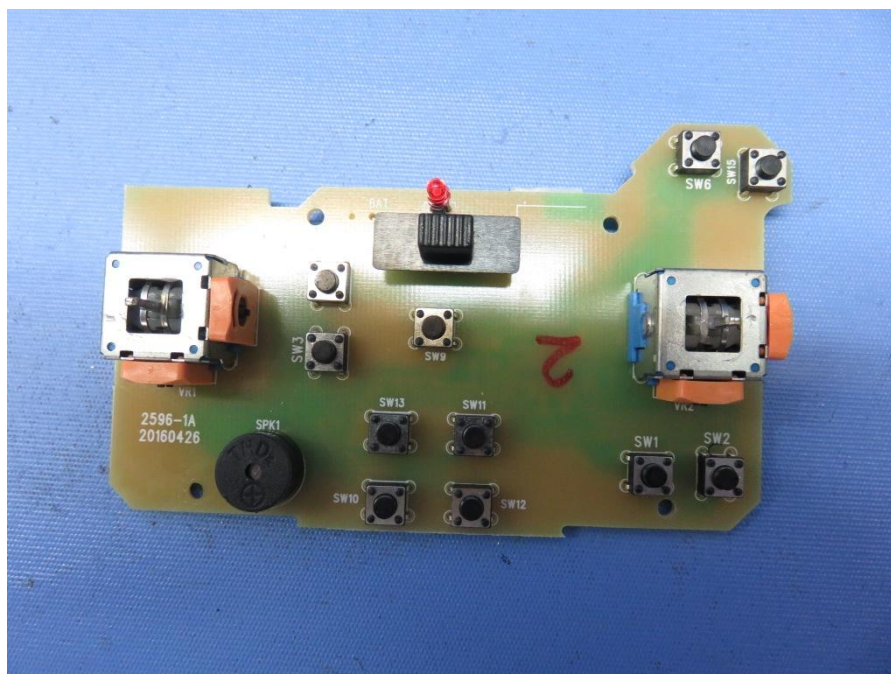

INTERTEK TESTING SERVICE

Report No.: 16051177HKG-001

Equipment Photographs

Model : 518785

(Internal)

FCC ID: LU9518785TX
IC ID: 4504A-518785TX

INTERTEK TESTING SERVICE

Report No.: 16051177HKG-001

Equipment Photographs

Model : 518785

(Internal)

INTERTEK TESTING SERVICE

Report No.: 16051177HKG-001

Equipment Photographs

Model : 518785

(Internal)

FCC ID: LU9518785TX
IC ID: 4504A-518785TX

INTERTEK TESTING SERVICE

Report No.: 16051177HKG-001

Equipment Photographs

Model : 518785

(Internal)