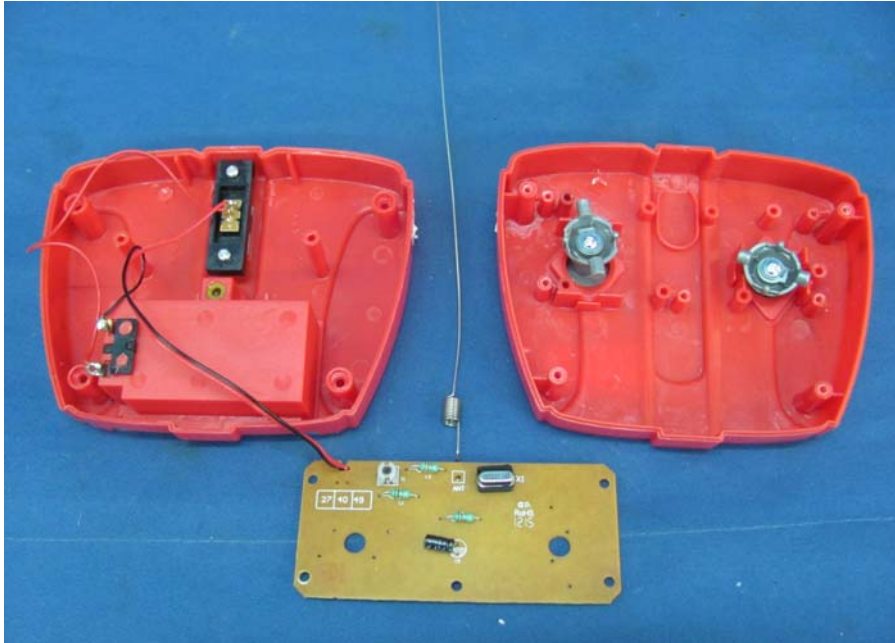

INTERTEK TESTING SERVICE

Report No.: HK12050647-1

Equipment Photographs

Model: 517719M

(Internal)

INTERTEK TESTING SERVICE

Report No.: HK12050647-1

Equipment Photographs

Model: 517719M

(Internal)

INTERTEK TESTING SERVICE

Report No.: HK12050647-1

Equipment Photographs

Model: 517719M

(Internal)