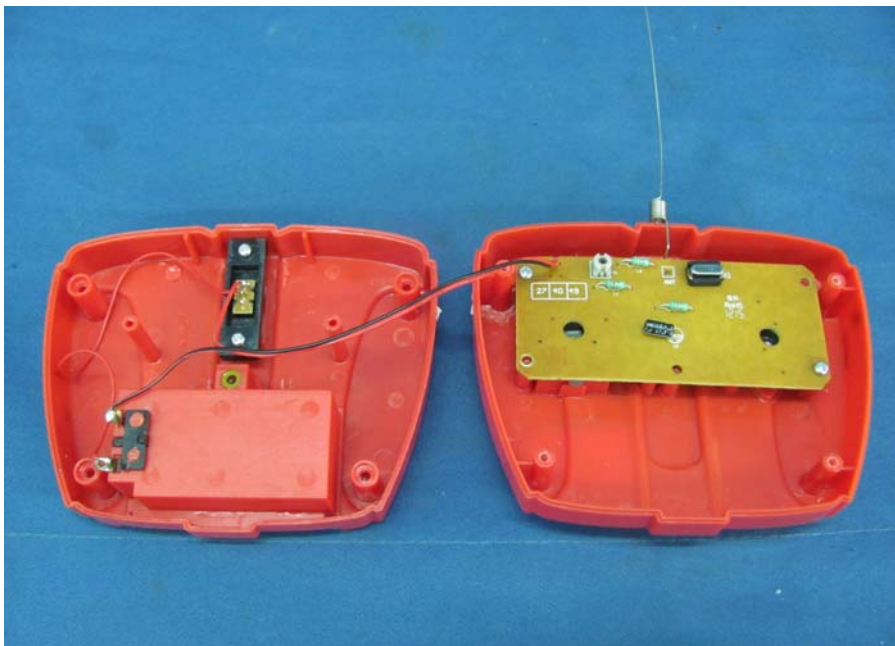

INTERTEK TESTING SERVICE

Report No.: HK12050647-1

Equipment Photographs

Model: 517719M

(Internal)

INTERTEK TESTING SERVICE

Report No.: HK12050647-1

Equipment Photographs

Model: 517719M

(Internal)

INTERTEK TESTING SERVICE

Report No.: HK12050647-1

Equipment Photographs

Model: 517719M

(Internal)