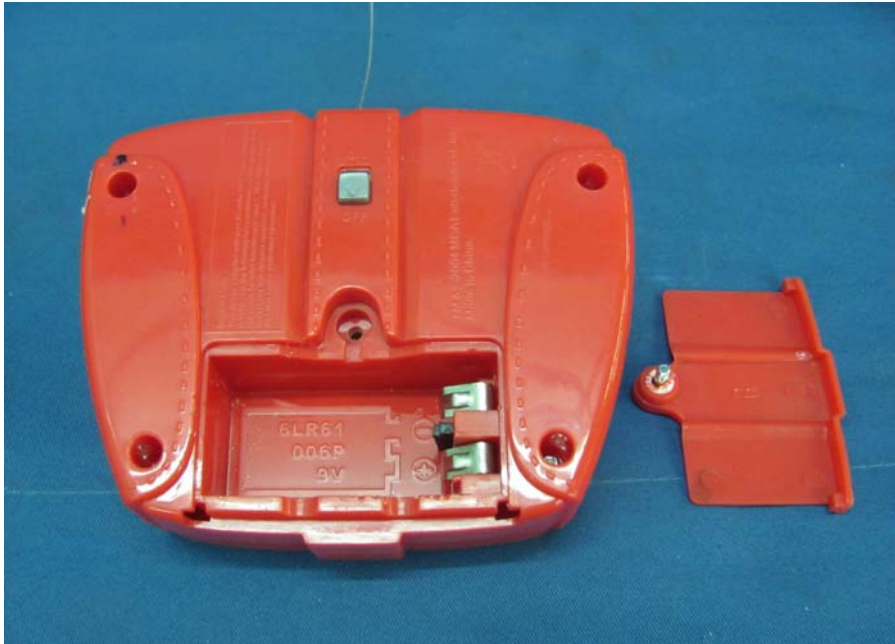

INTERTEK TESTING SERVICE

Report No.: HK12050647-1

Equipment Photographs

Model: 517719M

(Internal)

INTERTEK TESTING SERVICE

Report No.: HK12050647-1

Equipment Photographs

Model: 517719M

(Internal)

INTERTEK TESTING SERVICE

Report No.: HK12050647-1

Equipment Photographs

Model: 517719M

(Internal)