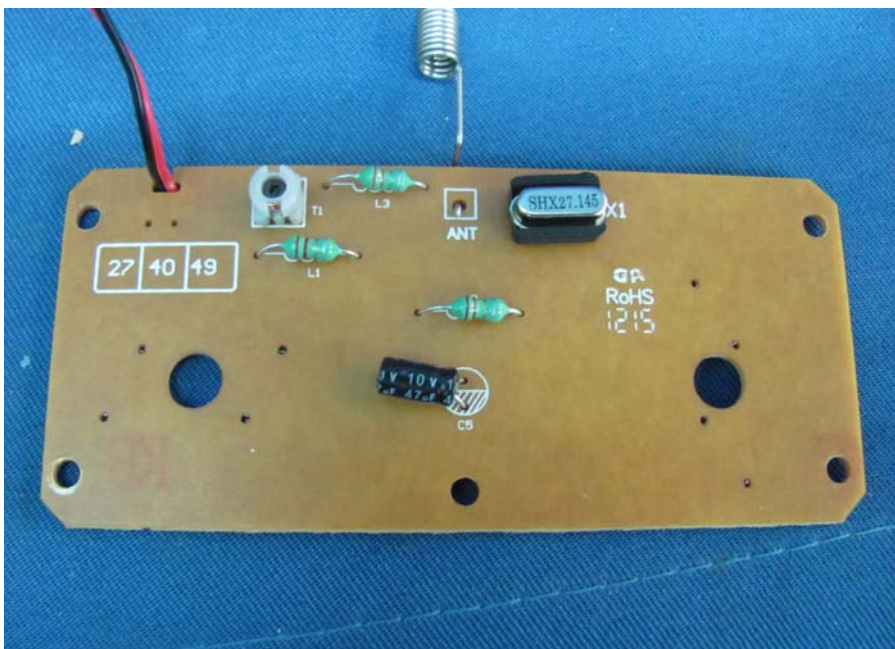

INTERTEK TESTING SERVICE

Report No.: HK12050647-1

Equipment Photographs

Model: 517719M

(Internal)

INTERTEK TESTING SERVICE

Report No.: HK12050647-1

Equipment Photographs

Model: 517719M

(Internal)

INTERTEK TESTING SERVICE

Report No.: HK12050647-1

Equipment Photographs

Model: 517719M

(Internal)